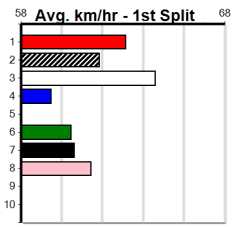

Sale

5
12:32PM

(VIC time)

TRFM (0-2 WINS)

Distance: 510m, Race Type: Tier 3 - Restricted Win, Total Prizemoney: $1,740
1st: $1,150, 2nd: $360, 3rd: $180, 4th: $50

Watchdog Tips: **0 0 0 0** Bet: **.**