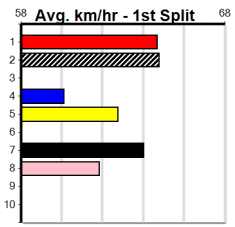

10 * NO RESERVE *****

Trainer:
Owner(s):

1	2	3	4	5	6	7	8
Prize							
Best							
Starts							
Trk/Dst							
APM							

Sale

10
2:17PM
(VIC time)

FLYING COLOURS TRAVEL

Distance: 435m, Race Type: Grade 5 T3, Total Prizemoney: \$1,530
1st: \$1,000, 2nd: \$320, 3rd: \$160, 4th: \$50