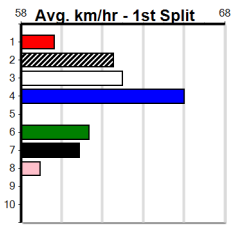

Sale

JAMES YEATES PRINTING & DESIGN

Distance: 435m, Race Type: Grade 5 T3, Total Prizemoney: $1,530
1st: $1,000, 2nd: $320, 3rd: $160, 4th: $50

6
12:56PM
(VIC time)

Watchdog Tips: **0 0 0 0** Bet: .