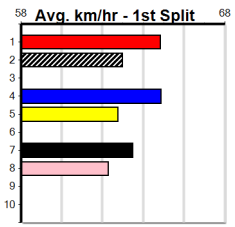

Sale

MAFFRA POLY & PUMPS

Distance: 435m, Race Type: Tier 3 - Grade 6, Total Prizemoney: \$1,530
1st: \$1,000, 2nd: \$320, 3rd: \$160, 4th: \$50

9

2:00PM
(VIC time)

Watchdog Tips:

0 0 0 0

Bet: