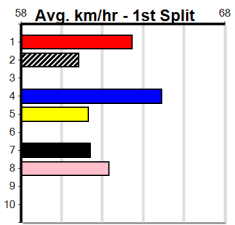

Sale

SPORTSBET SET A DEPOSIT LIMIT

12

2:59PM
(VIC time)

Distance: 435m, Race Type: Grade 5 T3, Total Prizemoney: $1,530
1st: $1,000, 2nd: $320, 3rd: $160, 4th: $50

Watchdog Tips: **0 0 0 0** Bet: **0**

Form Box Weight Dist Track Date Time BON Margin 1st/2nd (Time) PIR Checked Comment W/R Split 1 S/P Grade

1 DR. ERICA [5]

BK B Jan-22 BERNARDO SWEET DEMI

Trainer: Judith McMahon (Darriman)

7th (5)	26.2	435	SLE	R11	15-Dec-24	25.03	24.27	6.00	LYDER'S MAGIC (24.62)	M/523	.	.	.	5.30	$11.00	5
6th (4)	26.2	435	SLE	R9	26-Dec-24	24.96	23.93	9.50	LJOHNSON STREET (24.29)	Q/134	.	.	.	5.19	$9.90	5H
2nd (6)	26.2	435	SLE	R7	01-Jan-25	24.83	24.63	3.00	LANK ROBBER (24.63)	M/332	.	.	.	5.35	$2.80	T3-5
6th (2)	25.8	435	SLE	R3	12-Jan-25	25.30	24.26	5.50	LSTELLAR CAREER (24.95)	Q/245	.	.	.	5.27	$4.30	5

Owner(s): DOCTORS KENNELS (SYN), J McMahon, J Gill

Winning Boxes

1	2	3	4	5	6	7	8
1	1			1	6		1
Prize Best		$11,670.63					
Starts		24.60					
Trk/Dst		35-4-5-7					
APM		26-3-4-6					
APM		$3600					

2 POLAR TEDDY [5]

WBK D Jan-22 HOUDINI BOY MIGNON

Trainer: Steve Nagy (Traralgon)

4th (2)	34.9	435	SLE	R11	17-Nov-24	24.91	24.27	3.25	LPAW PAVLOV (24.69)	M/865	.	.	.	5.57	$16.40	5
6th (5)	34.9	400	WGL	R11	29-Nov-24	23.04	22.61	6.50	LCOUNTY KILDARE (22.61)	M/66	.	.	.	8.80	$17.90	5
6th (6)	34.6	400	WGL	R5	10-Dec-24	23.26	22.39	10.00	LYDER'S MAGIC (22.60)	S/88	.	.	.	8.58	$10.40	5
8th (4)	34.7	435	SLE	R9	18-Dec-24	25.53	24.38	9.50	LUNLEASH ZAC (24.88)	M/888	.	.	.	5.53	$3.90	T3-5

Owner(s): S Nagy

Winning Boxes

1	2	3	4	5	6	7	8
2		1			1	2	
Prize Best		$15,447.50					
Starts		24.48					
Trk/Dst		63-6-6-13					
APM		21-1-2-5					
APM		$3590					

3 *** VACANT BOX ***

Trainer:
Owner(s):

4 RIVIERA BALE (NSW)[5]

BK D Aug-21 ORSON ALLEN HAE ALLEN

Trainer: Tammy Kennedy-harris (Devon Meadows)

5th (7)	34.8	450	SHP	R6	21-Dec-24	25.87	25.56	4.50	LINKER CRYSTAL (25.56)	M/745	.	.	.	6.86	$4.10	5
8th (4)	34.9	390	WBL	R12	28-Dec-24	22.63	22.02	6.50	LWILPENA (22.18)	M/34	.	.	.	8.72	$5.20	5
3rd (8)	34.8	515	SAN	R4	02-Jan-25	30.38	29.35	8.00	LSHE'S WIRED (29.84)	M/3322	.	.	.	5.20	$14.50	5
3rd (1)	35.4	525	MEP	R4	08-Jan-25	30.94	29.63	9.50	LSUMMER SPRITZ (30.31)	M/2222	.	.	.	5.19	$1.70	T3-5

Owner(s): L Harris

Winning Boxes

1	2	3	4	5	6	7	8
2			1		3	1	
Prize Best		$43,295.00					
Starts		24.97					
Trk/Dst		73-7-19-14					
APM		1-0-0-0					
APM		$8606					

5 DR. DOT [5]

BK B May-20 BERNARDO DR. JEZABEL

Trainer: Emily McMahon (Giffard West)

6th (1)	26.8	435	SLE	R11	15-Dec-24	24.98	24.27	5.50	LYDER'S MAGIC (24.62)	Q/477	.	.	.	5.28	$8.60	5
7th (2)	27.0	435	SLE	R11	22-Dec-24	24.95	24.14	6.50	LQUEBEC BALE (24.50)	M/777	.	.	.	5.47	$18.50	5
3rd (7)	26.9	435	SLE	R6	01-Jan-25	25.10	24.63	2.75	LUNLEASH ZAC (24.91)	M/643	.	.	.	5.42	$5.40	T3-5
2nd (7)	26.7	435	SLE	R6	08-Jan-25	24.83	24.66	2.25	LLINDENOW PATCH (24.68)	M/643	.	.	.	5.36	$7.80	5

Owner(s): DOCTORS KENNELS (SYN), J McMahon, J Gill

Winning Boxes

1	2	3	4	5	6	7	8
3		1	1			1	2
Prize Best		$25,870.00					
Starts		24.37					
Trk/Dst		75-8-10-14					
APM		27-4-3-6					
APM		$4385					

6 *** VACANT BOX ***

Trainer:
Owner(s):