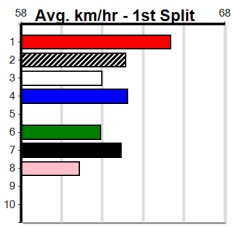

Sale

IAN CARTER BUILDER

Distance: 435m, Race Type: Tier 3 - Grade 6, Total Prizemoney: $1,530
1st: $1,000, 2nd: $320, 3rd: $160, 4th: $50

7
1:17PM
(VIC time)

Watchdog Tips: **0 0 0 0** Bet: **.**

Form Box Weight Dist Track Date Time BON Margin 1st/2nd (Time) PIR Checked Comment W/R Split 1 S/P Grade

1 JOCELYN WILL DO [6]

BK B Jan-22 ZAMBORA BROCKIE BESSIE'S DAISY

Trainer: Danny Macdonald (Maffra)

7th (4)	27.2	435	SLE	R3	15-Dec-24	25.28	24.27	7.50	LDR. NARNIA (24.78)	Q/177	.	SW	.	5.23	$24.90	RW
8th (1)	27.4	510	SLE	R7	18-Dec-24	30.04	29.05	15.00	ELLE GEM (29.05)	Q/788	.	V10	.	9.71	$6.30	T3-RW
3rd (4)	27.2	435	SLE	R10	01-Jan-25	24.86	24.63	1.75	LEASY PIE (24.75)	Q/224	.	.	.	5.31	$4.90	T3-RW
2nd (3)	27.6	435	SLE	R10	08-Jan-25	25.04	24.66	4.25	LARCHER EIGHT (24.75)	Q/142	.	.	.	5.23	$2.00	6G

Owner(s): D Macdonald

Winning Boxes

1	2	3	4	5	6	7	8
			1			1	
Prize	$7,145.00						
Best	24.86						
Starts	14-2-3-3						
Trk/Dst	3-0-1-1						
APM	$1613						

2 OUR GLAD [6]

BEF B Nov-20 BARCIA BALE COURTING

Trainer: Jennifer Gieschen (Valencia Creek)

7th (3)	27.4	400	WGL	R9	18-Jul-24	23.88	22.88	12.00	LSWANKY CHIC (23.10)	M/67	.	.	.	8.80	$30.00	6G
4th (2)	26.5	400	WGL	R11	21-Nov-24	23.45	22.66	4.75	LVINNIE'S CAMEL (23.13)	M/22	.	.	.	8.59	$6.90	T3-6
4= (5)	27.3	435	SLE	R9	01-Jan-25	25.36	24.63	2.00	LDR. DUCKY (25.23)	M/122	.	.	.	5.28	$17.70	T3-6
5th (5)	26.9	435	SLE	R9	08-Jan-25	25.56	24.66	3.00	KILMANY WARRIOR (25.36)	M/144	.	.	.	5.34	$23.50	6G

Owner(s): J Gieschen

Winning Boxes

1	2	3	4	5	6	7	8
			1		1		
Prize	$4,295.00						
Best	25.04						
Starts	28-2-4-2						
Trk/Dst	5-0-1-0						
APM	$584						

3 DR. KATARINA [6]

BEED B Feb-21 FERNANDO BALE DR. MINO

Trainer: Emily McMahon (Giffard West)

7th (5)	24.0	435	SLE	R10	10-Nov-24	25.28	24.30	13.00	ROYAL PRIDE (24.44)	M/556	.	V5	.	5.44	$78.40	X67H
8th (3)	24.0	435	SLE	R9	22-Dec-24	25.24	24.14	6.50	WARRIOR JACK (24.82)	S/112	.	.	.	5.26	$111.70	6G
6th (7)	24.5	435	SLE	R9	01-Jan-25	25.47	24.63	3.50	LDR. DUCKY (25.23)	M/756	.	.	.	5.46	$6.80	T3-6
3rd (2)	24.2	435	SLE	R10	08-Jan-25	25.26	24.66	7.50	LARCHER EIGHT (24.75)	M/233	.	.	.	5.25	$9.50	6G

Owner(s): DOCTORS KENNELS (SYN), J McMahon, J Gill

Winning Boxes

1	2	3	4	5	6	7	8
	1					1	
Prize	$4,155.00						
Best	25.04						
Starts	21-2-1-4						
Trk/Dst	17-1-1-3						
APM	$761						

4 NORMAL LIFE [6]

BK B Aug-21 NEED MY MONEYNOW LITTLE BIT SLICK

Trainer: Victoria Sultana (Trafalgar East)

2nd (8)	28.4	435	SLE	R3	11-Dec-24	25.43	24.66	3.50	MARTIAN (25.20)	M/232	.	.	.	5.40	$12.40	X67
4th (8)	28.4	300	HVL	R9	15-Dec-24	17.26	16.49	11.00	MAGIC WESTERN (16.50)	M/6	.	.	.	4.09	$68.70	X67
3rd (4)	28.1	435	SLE	R9	01-Jan-25	25.33	24.63	1.50	LDR. DUCKY (25.23)	M/633	.	.	.	5.43	$21.00	T3-6
7th (8)	28.1	435	SLE	R9	08-Jan-25	25.74	24.66	5.50	KILMANY WARRIOR (25.36)	M/467	.	.	.	5.37	$41.40	6G

Owner(s): V Sultana

Winning Boxes

1	2	3	4	5	6	7	8
	1						1
Prize	$5,785.00						
Best	25.26						
Starts	49-2-6-8						
Trk/Dst	6-0-1-1						
APM	$1174						

5 *** VACANT BOX ***

Trainer:
Owner(s):

Winning Boxes

1	2	3	4	5	6	7	8
Prize							
Best							
Starts							
Trk/Dst							
APM