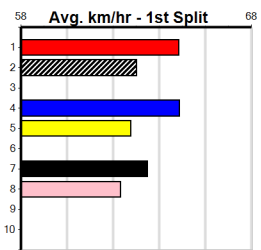

Sale

MAFFRA POLY & PUMPS

9

2:00PM

(VIC time)

Distance: 435m, Race Type: Tier 3 - Grade 6, Total Prizemoney: $1,530
1st: $1,000, 2nd: $320, 3rd: $160, 4th: $50

Watchdog Tips:

Bet:

Form Box	Wgt	Dist	Track	Date	Time	BON	Margin	1st/2nd (Time)	PIR	Checked	Comment	WR	Split 1	S/P	Grade

1

ZIPPING REMY (NSW)[6]
RF Dog Dec-22 Sire: ASTON RUPEE Dam: ZIPPING MAGDA
Owner(s): Hallinan Hallinan (SYN), M Hallinan, F Hallinan Trainer: Robert Camilleri (Lara)
Winning Distances: < 300m (0) 300 - 399m (2) 400 - 499m (0) 500 - 599m (0) 600 - 699m (0) > 700m (0)
Winning Weights: 30.0(1) 31.4(1)

1st (6)	30.0	300	HVL	R1	28-Oct-24	17.49	16.85	2.50L SCOUT'S WAY (17.66)	M/3	.	.	.	4.08	$1.40 M
7th (2)	30.4	300	HVL	R2	01-Nov-24	17.55	16.82	7.50L RHOSWEN (17.03)	S/8	.	.	.	4.18	$9.10 T3-7
6th (3)	30.8	390	WBL	R3	18-Nov-24	23.16	22.36	5.00L INGA AMY (22.81)	M/33	.	.	.	9.04	$6.50 7
3rd (3)	31.2	390	WBL	R4	02-Dec-24	22.63	22.17	1.25L MISS YOUR KISS (22.55)	M/33	.	.	.	8.72	$6.10 X67
1st (2)	31.4	300	HVL	R2	13-Dec-24	17.00	16.78	2.25L ZIPPING VELMA (17.15)	M/3	.	.	.	4.04	$4.30 T3-RW
2nd (6)	31.2	435	SLE	R4	18-Dec-24	24.88	24.38	3.75L TERRORISING TOM (24.62)	M/322	.	.	.	5.31	$7.90 T3-6
2nd (4)	30.9	390	WBL	R11	26-Dec-24	22.58	21.98	0.75L MR. FRANKIE LEE (22.54)	M/11	.	.	.	8.79	$9.70 6G
3rd (7)	31.2	390	SHP	R10	02-Jan-25	22.69	22.20	6.50L PAW KATTIA (22.24)	M/55	.	.	.	8.72	$3.30 T3-6

Last 3 wins NOT included above

Bx	1st	2nd	3rd	4th	5th	6th	7th	8th
1								
2	1		1					1
3			1				1	
4		1						1
5								
6	1	1						
7			1					
8								

Prize Best	$3640.00
Starts	24.88(6)-18/12/24
Trk/Dts	10-2-2-3
APM	1-0-1-0 2904

2

DR. ANNE [6]
BK Bitch Mar-21 Sire: ASTON KIMETTO Dam: TANSY
Owner(s): DOCTORS KENNELS (SYN), J McMahon, J Gill Trainer: Judith McMahon (Darriman)
Winning Distances: < 300m (0) 300 - 399m (0) 400 - 499m (2) 500 - 599m (0) 600 - 699m (0) > 700m (0)
Winning Weights: 24.5(1) 25.0(1)

7th (8)	24.8	435	SLE	R4	05-Nov-24	25.28	24.54	6.00L UNDERCOVER GUY (24.89)	M/445	.	.	.	5.29	$16.20 T3-7
4th (7)	24.8	435	SLE	R10	27-Nov-24	25.12	24.44	1.00L TERRORISING TOM (25.05)	Q/123	.	.	.	5.25	$15.40 7
1st (7)	25.0	435	SLE	R2	04-Dec-24	24.76	24.43	5.00L CATCH DOT (25.10)	M/111	.	.	.	5.31	$5.90 T3-7
4= (5)	25.3	435	SLE	R4	11-Dec-24	25.36	24.66	2.50L I'M A TREASURE (25.19)	M/411	.	.	.	5.36	$5.60 X67
6th (4)	25.3	435	SLE	R4	18-Dec-24	25.26	24.38	9.50L TERRORISING TOM (24.62)	M/555	.	.	.	5.32	$7.80 T3-6
2nd (6)	25.9	435	SLE	R9	01-Jan-25	25.33	24.63	1.5L DR. DUCKY (25.23)	M/211	.	.	.	5.35	$3.40 T3-6
2nd (5)	25.8	435	SLE	R2	05-Jan-25	24.78	24.30	4.25L MR. THOMAS (24.48)	M/112	.	.	.	5.25	$4.70 6G
5th (4)	25.8	435	SLE	R2	12-Jan-25	25.57	24.26	12.00 ESSENCE (24.75)	Q/133	.	.	.	5.27	$23.60 X67

Last 3 wins NOT included above

1st (6)	24.5	435	SLE	R1	28-Jan-24	24.83	24.22	2.75L OUR YOGI (25.02)	M/111	.	.	.	5.25	$3.90 M

Bx	1st	2nd	3rd	4th	5th	6th	7th	8th
1								
2						1		
3				2		1		
4		1	1		2	1		
5		3	1	1	1		1	
6	1	1						
7	1			2		1		
8		1	1	1				1

Prize Best	$6800.00
Starts	24.76(7)-4/12/24
Trk/Dts	26-2-6-3
APM	22-2-5-2 2432

3

*** VACANT BOX ***
Sire: Dam:
Owner(s): Trainer:
Winning Distances: < 300m (0) 300 - 399m (0) 400 - 499m (0) 500 - 599m (0) 600 - 699m (0) > 700m (0)
Winning Weights:

Bx	1st	2nd	3rd	4th	5th	6th	7th	8th
1								
2								
3								
4								
5								
6								
7								
8