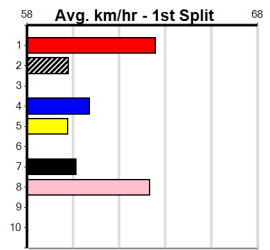

GIPPSLANDS GOLD 98.3

4

12:14PM

(VIC time)

Distance: 510m, Race Type: Grade 5 T3, Total Prizemoney: $1,740
1st: $1,150, 2nd: $360, 3rd: $180, 4th: $50

Watchdog Tips:

Bet:

Form	Box	Wgt	Dist	Track	Date	Time	BON	Margin	1st/2nd (Time)	PIR	Checked	Comment	WR	Split 1	S/P	Grade

JETSON EXPRESS [5]

BK Bitch Oct-21 Sire: **BARCIA BALE** Dam: **JETSON PRINCESS** Trainer: **Olivia Cartechini (Dandenong Nor)**

Owner(s): **ASHFORDS (SYN), M Di genova, A Brown, R Vaughan**

Winning Distances: < 300m (0) 300 - 399m (2) 400 - 499m (4) 500 - 599m (1) 600 - 699m (0) > 700m (0)

Winning Weights: 27.3(1) 27.4(1) 28.3(2) 29.0(1) 29.1(1) 29.6(1)

Pos	Box	Wgt	Dist	Track	Date	Time	BON	Margin	1st/2nd (Time)	PIR	Checked	Comment	WR	Split 1	S/P	Grade
8th	(5)	27.6	460	WGL	R8	31-Oct-24	26.93	25.94	15.00 SUPERFLY GIRL (25.94)	M/778	.	.	.	6.96	$34.20	T3-5
1st	(1)	27.3	460	GEL	R6	05-Nov-24	26.24	25.92	2.00L BINGO DASH (26.38)	Q/111	.	.	.	6.63	$12.60	5
3rd	(3)	27.6	460	GEL	R6	12-Nov-24	26.78	26.20	6.50L ASTON ALLURE (26.33)	M/333	.	.	.	6.90	$5.50	5
1st	(8)	27.4	450	WBL	R6	18-Nov-24	25.83	25.59	1.00L BOB DEEDS (25.89)	Q/111	.	.	.	6.70	$2.90	5
6th	(2)	27.9	450	BAL	R6	25-Nov-24	26.03	25.48	8.00L NORBIT (25.48)	M/337	.	.	W	6.67	$11.20	T3-5
5th	(2)	28.0	525	MEP	R12	04-Dec-24	31.04	29.74	11.00 I'M HONEY (30.31)	Q/2334	.	.	VO	5.16	$17.40	T3-5
1st	(8)	28.3	525	MEP	R5	01-Jan-25	30.81	29.85	1.5L BOBBY BACCALA (30.91)	M/1111	.	.	SW	5.22	$11.70	T3-5
4th	(2)	28.4	525	MEP	R4	08-Jan-25	31.10	29.63	12.00 SUMMER SPRITZ (30.31)	M/3334	.	.	.	5.19	$16.30	T3-5

Last 3 wins NOT included above

1st	(5)	29.1	390	SHP	R4	09-Nov-23	22.22	22.19	4.25L GUNAI GEM (22.50)	Q/11	.	.	.	8.55	$5.20	7
1st	(8)	29.6	425	BEN	R4	18-Nov-23	24.31	24.05	1.25L BLAME SPENCER (24.39)	Q/122	.	.	SW	6.56	$3.00	6G
1st	(1)	28.3	425	BEN	R10	19-Jun-24	24.43	24.13	0.50L LEGAL BUD (24.46)	M/111	.	.	.	6.67	$10.90	T3-5

Box History

Bx	1st	2nd	3rd	4th	5th	6th	7th	8th
1	2	1						1
2	1			1	2	1		
3		1	2					
4						1	1	
5	1	1		1				1
6		1						
7				1		1	1	
8	3						2	

Prize Best Starts Trk/Dts APM: $10015.00 FSTD 33-7-3-3 0-0-0-0 4461