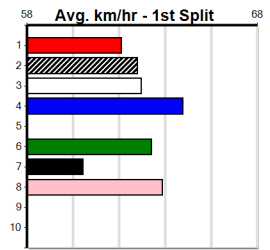

Sale

8

1:39PM

(VIC time)

CABINET CONNECTIONS

Distance: 435m, Race Type: Grade 5 T3, Total Prizemoney: $1,530
1st: $1,000, 2nd: $320, 3rd: $160, 4th: $50

Watchdog Tips:

Bet:

Form Box	Wgt	Dist	Track	Date	Time	BON	Margin	1st/2nd (Time)	PIR	Checked	Comment	WR	Split 1	S/P	Grade

BLACK PRESTIGE [5]

BK Bitch May-22 Sire: ZIPPING GARTH Dam: DREAMY EYES

Trainer: Christian Wilk (Tanjil South)

Owner(s): Eye Candy (SYN), C Wilk, K Gorman

Winning Distances: < 300m (0) 300 - 399m (1) 400 - 499m (5) 500 - 599m (0) 600 - 699m (0) > 700m (0)

Winning Weights: 29.8(2) 29.9(1) 30.3(1) 30.8(1) 30.9(1)

1st (6)	30.9	460	WGL	R8	24-Oct-24	26.69	26.69	2.50L LAKEVIEW JACK (26.86)	S/431	.	.	.	6.82	$6.90	T3-5
5th (7)	31.8	450	BAL	R6	31-Oct-24	26.23	25.08	2.50L WHATEVER HE SAID (26.05)	S/742	.	.	.	6.93	$3.80	T3-5
7th (1)	32.0	435	SLE	R7	13-Nov-24	25.45	24.42	8.00L ASHLEY HOOK (24.89)	S/766	.	.	.	5.58	$6.10	T3-5
6th (1)	31.4	450	BAL	R8	18-Nov-24	26.37	25.44	9.00L KENSINGTON FLYER (25.77)	S/667	.	SW	.	6.95	$10.10	T3-5
3rd (8)	32.0	400	WGL	R12	05-Dec-24	23.18	22.65	6.00L LONG WAY HOME (22.78)	S/44	.	.	.	8.60	$2.30	5
7th (7)	32.0	400	GEL	R12	10-Dec-24	23.39	22.51	10.00 AMBANI (22.72)	S/55	.	.	.	8.69	$23.00	5
6th (6)	32.2	400	WGL	R5	19-Dec-24	23.36	22.68	7.00L HIGH FINANCE (22.88)	S/76	.	.	.	8.89	$40.50	5
2nd (4)	31.8	350	HVL	R11	10-Jan-25	19.81	19.60	1.75L FEROCIOUS SANDY (19.70)	M/5	.	.	.	6.71	$5.10	T3-5

Last 3 wins NOT included above

1st (7)	30.8	400	WGL	R10	27-Jun-24	23.04	22.85	0.75L BE LITTLE (23.09)	M/11	.	.	.	8.54	$2.40	6G
1st (8)	30.3	395	TRA	R11	08-Jul-24	22.39	22.32	1.5L VIPER (22.49)	M/311	.	SW	.	3.85	$3.10	5
1st (3)	29.9	435	SLE	R12	04-Sep-24	24.85	24.62	0.10L STELLAR CAREER (24.85)	M/221	.	.	.	5.30	$8.90	T3-5

Box History

Bx	1st	2nd	3rd	4th	5th	6th	7th	8th
1	1						1	1
2		1			3			1
3	1		1	1	1	1		1
4	1	2		2	3	1		3
5					2			2
6	1			1	2	1		
7	1	1		1	2	1		1
8	1		1	1	1			

Prize Best Starts Trk/Dts APM $7975.00 24.85(3)-4/9/24 48-6-4-2 14-1-0-0 2400

LAKEVIEW JACK [5]

BE Dog Sep-21 Sire: AUSSIE INFRARED Dam: BRAEMAR KEELIE

Trainer: Jessica MCGovern (Rosedale)

Owner(s): O MCGovern

Winning Distances: < 300m (0) 300 - 399m (2) 400 - 499m (3) 500 - 599m (0) 600 - 699m (0) > 700m (0)

Winning Weights: 31.8(2) 31.9(1) 32.0(1) 32.5(1)

4th (4)	31.6	400	WGL	R7	14-Nov-24	23.12	22.72	2.75L INTER BEAST BOY (22.94)	M/44	.	.	.	8.63	$6.20	5
4th (5)	31.5	350	HVL	R5	17-Nov-24	19.90	19.04	1.00L RAGING COOPER (19.84)	M/6	.	.	.	6.69	$19.00	5
7th (3)	31.6	400	WGL	R11	28-Nov-24	23.53	22.74	6.00L PATH OF GLORY (23.11)	M/88	.	.	.	8.82	$7.00	T3-5
7th (6)	31.6	435	SLE	R10	04-Dec-24	25.27	24.43	11.00 FLYING PIE (24.55)	M/777	.	.	.	5.45	$34.10	T3-5
6th (6)	31.7	435	SLE	R11	11-Dec-24	25.54	24.66	9.50L ULNA (24.87)	M/457	.	.	.	5.42	$9.90	5
1st (4)	31.8	300	HVL	R12	27-Dec-24	17.20	16.90	0.50L INTER TERRA (17.23)	M/4	.	SW	.	4.01	$6.20	T3-5
5th (3)	32.1	400	WGL	R1	02-Jan-25	23.38	22.43	8.50L MAGIC BEE (22.82)	M/44	.	W	.	8.72	$28.20	SH
7th (7)	31.7	435	SLE	R7	08-Jan-25	25.41	24.66	7.50L SODA HAWK (24.92)	M/288	.	.	.	5.26	$22.00	5

Last 3 wins NOT included above