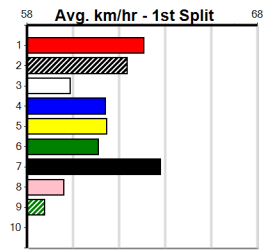

Sale
1
11:17AM
(VIC time)

SPORTSBET WE LET THE DOGS OUT

Distance: 435m, Race Type: Tier 3 - Maiden, Total Prizemoney: $1,530
1st: $1,000, 2nd: $320, 3rd: $160, 4th: $50

Watchdog Tips: ☐ ☐ ☐ ☐ ☐ Bet:

Form Box	Wgt	Dist	Track	Date	Time	BON	Margin	1st/2nd (Time)	PIR	Checked	Comment	WR	Split 1	S/P	Grade

1

COLLINDA DOUGIE [M]
WBK Dog Feb-23 Sire: TOMMY SHELBY Dam: TRUE COLLINDA Trainer: Stephanie Tyler (Boisdale)
Owner(s): S Tyler
Winning Distances: < 300m (0) 300 - 399m (0) 400 - 499m (0) 500 - 599m (0) 600 - 699m (0) > 700m (0)
Winning Weights:
7th (3) 31.6 435 SLE R1 20-Dec-24 25.05 24.11 6.00L ASTON ALIGHT (24.64) M/377 . . . . . 5.31 $23.50 M
2nd (1) 31.5 510 SLE R2 26-Dec-24 29.11 28.22 1.00L AMRON TOMMY (29.04) M/222 . . . . . 9.25 $4.10 MH
6th (6) 31.8 510 SLE R4 05-Jan-25 29.87 28.88 13.00 COME FIND ME (29.03) M/454 . . . . . 9.34 $19.80 MF

Box History

Bx	1st	2nd	3rd	4th	5th	6th	7th	8th
1	1							
2								
3							1	
4								
5								
6						1		
7								
8								

Prize Best $590.00
Starts 25.05(3)-20/12/24
Trk/Dts 3-0-1-0
APM 1-0-0-0 590

Last 3 wins NOT included above

2

HURRICANE POLLY [M]
F Bitch Feb-22 Sire: CATCH THE THIEF Dam: SUPREME OUTLAW Trainer: Joseph Sultana (Trafalgar East)
Owner(s): J Sultana
Winning Distances: < 300m (0) 300 - 399m (0) 400 - 499m (0) 500 - 599m (0) 600 - 699m (0) > 700m (0)
Winning Weights:
6th (2) 25.2 400 WGL R3 31-Oct-24 23.84 22.67 14.00 TRICKLE (22.90) M/76 . . . . . 8.69 $100.00 T3-M
8th (3) 25.4 400 WGL R4 14-Nov-24 24.11 22.72 15.00 BENNACHIE LANE (23.11) M/48 . . . . . 8.69 $62.60 M
5th (3) 25.5 400 WGL R3 28-Nov-24 23.96 22.74 3.75L RICOLINA PEARL (23.71) M/13 . . . . . 8.74 $16.10 T3-M
7th (5) 25.6 400 WGL R3 05-Dec-24 23.81 22.65 14.00 WEEONA BELLA (22.83) M/56 . . . . . 8.63 $40.10 M
6th (3) 25.7 435 SLE R2 11-Dec-24 25.93 24.66 17.00 SPARKLING GIRL (24.75) Q/246 . . . . . 5.42 $40.00 M
5th (5) 26.0 350 HVL R1 15-Dec-24 20.35 18.86 9.00L KING MATTEO (19.73) M/4 . . . . . 6.81 $26.30 M
8th (6) 26.0 435 SLE R1 01-Jan-25 26.09 24.63 19.00 SALLY CAN WAIT (24.79) M/888 . . . . . 5.61 $46.50 T3-M
6th (8) 26.2 435 SLE R1 08-Jan-25 25.76 24.66 12.00 ARCHER NINE (24.93) M/256 . . . . . 5.32 $39.70 M

Box History

Bx	1st	2nd	3rd	4th	5th	6th	7th	8th
1								
2						2		
3					1	1		1
4								
5					1			1
6								1
7						1		
8							1	

Prize Best $0.00
Starts 25.76(8)-8/1/25
Trk/Dts 10-0-0-0
APM 3-0-0-0 0

Last 3 wins NOT included above