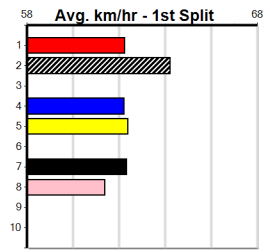

Sale

3

11:55AM

(VIC time)

ROTTI SECURITY

Distance: 435m, Race Type: Grade 5 T3, Total Prizemoney: $1,530
1st: $1,000, 2nd: $320, 3rd: $160, 4th: $50

Watchdog Tips:

Bet:

DR. NATASHA [5]

BK **Bitch** **Feb-21** **Sire: BERNARDO** **Dam: BEATRICE** **Trainer: Kimberley McMahon (Giffard Wes)**
Owner(s): DOCTORS KENNELS (SYN), J McMahon, J Gill
Winning Distances: < 300m (0) 300 - 399m (1) 400 - 499m (2) 500 - 599m (0) 600 - 699m (0) > 700m (0)
Winning Weights: 25.2(1) 27.1(1) 27.7(1)

Box	1st	2nd	3rd	4th	5th	6th	7th	8th
1								
2								
3	1							
4								
5								
6								
7								
8								

Prize Best Starts Trk/Dts APM
$6110.00
24.71(6)-4/2/24
30-3-2-4
25-2-2-4
2104

1

LET'S GO GEORGI (QLD)[5]

WBK **Bitch** **Jun-21** **Sire: FERNANDO BALE** **Dam: SWIFT DANCER** **Trainer: Trevor Whitford (Willow Grove)**
Owner(s): M Chapple
Winning Distances: < 300m (0) 300 - 399m (4) 400 - 499m (6) 500 - 599m (0) 600 - 699m (0) > 700m (0)
Winning Weights: 27.0(1) 27.1(2) 27.3(1) 27.5(1) 27.8(1) 27.9(1) 28.0(1) 28.2(1) 28.3(1)

Box	1st	2nd	3rd	4th	5th	6th	7th	8th
1								
2								
3								
4								
5								
6								
7								
8								

Prize Best Starts Trk/Dts APM
$27020.00
24.92(2)-8/1/25
73-10-15-9
2-0-0-1
2611

2

*** VACANT BOX ***

Sire: Dam: **Trainer:**
Owner(s):
Winning Distances: < 300m (0) 300 - 399m (0) 400 - 499m (0) 500 - 599m (0) 600 - 699m (0) > 700m (0)
Winning Weights: **Box History**

3

DR. DUCKY [5]

F **Bitch** **Mar-21** **Sire: ASTON KIMETTO** **Dam: TANSY** **Trainer: Emily McMahon (Giffard West)**
Owner(s): DOCTORS KENNELS (SYN), J McMahon, J Gill
Winning Distances: < 300m (0) 300 - 399m (0) 400 - 499m (3) 500 - 599m (0) 600 - 699m (0) > 700m (0)
Winning Weights: 23.1(1) 24.0(1) 24.7(1)

Box	1st	2nd	3rd	4th	5th	6th	7th	8th
1								
2								
3	1							
4								
5								
6								
7								
8								

Prize Best Starts Trk/Dts APM
$4000.00
24.74(7)-5/11/24
31-3-2-1
25-3-2-1
2301

4

VALENCIA TILLY [5]

BD **Bitch** **Oct-21** **Sire: FERNANDO BALE** **Dam: COURTING** **Trainer: Jennifer Gieschen (Valencia Cree)**
Owner(s): J Gieschen
Winning Distances: < 300m (0) 300 - 399m (0) 400 - 499m (5) 500 - 599m (0) 600 - 699m (0) > 700m (0)
Winning Weights: 24.9(1) 25.0(1) 25.2(1) 25.4(1) 26.4(1)

Box	1st	2nd	3rd	4th	5th	6th	7th	8th
1								
2								
3								
4								
5								
6								
7								
8								

Prize Best Starts Trk/Dts APM
$7965.00
24.86(5)-18/12/24
31-5-2-0
16-3-2-0
3283

5