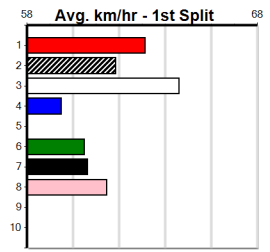

Sale

5

12:32PM

(VIC time)

TRFM (0-2 WINS)

Distance: 510m, Race Type: Tier 3 - Restricted Win, Total Prizemoney: $1,740
1st: $1,150, 2nd: $360, 3rd: $180, 4th: $50

Watchdog Tips:

Bet:

Form Box	Wgt	Dist	Track	Date	Time	BON	Margin	1st/2nd (Time)	PIR	Checked	Comment	WR	Split 1	S/P	Grade

1

WARRIOR ETHAN [6]
BK Dog Jan-23 Sire: ASTON RUPEE Dam: DIAMOND BANNER
Owner(s): L Fulford Trainer: Lindsay Fulford (Maffra)
Winning Distances: < 300m (0) 300 - 399m (0) 400 - 499m (0) 500 - 599m (2) 600 - 699m (0) > 700m (0)
Winning Weights: 34.4(1) 34.9(1)

7th (3)	34.9	400	WGL	R10	19-Nov-24	23.29	22.27	11.00	OUR BOY SHANNON (22.56)	M/77			8.70	$47.80	RWH
3rd (1)	34.2	510	SLE	R5	27-Nov-24	29.03	28.70	4.75L	DAINTREE SHADY (28.70)	Q/123			9.16	$2.70	7
1st (3)	34.4	510	SLE	R4	08-Dec-24	28.89	28.42	3.5L	DR. REESE (29.13)	M/111			9.17	$17.90	X67
4th (8)	34.7	460	WGL	R7	19-Dec-24	26.48	26.06	4.00L	UNDERCOVER GUY (26.21)	M/544			6.66	$1.90	X67
3rd (2)	34.7	510	SLE	R3	22-Dec-24	29.23	28.35	13.00	NANGAR JIM (28.35)	Q/444			9.43	$18.60	SH
8th (8)	34.7	510	SLE	R6	26-Dec-24	29.24	28.22	15.00	NANGAR JIM (28.22)	M/888			9.51	$35.70	SF
3rd (5)	34.9	510	SLE	R3	05-Jan-25	29.48	28.88	9.00L	PAW FARINA (28.88)	M/433			9.38	$8.50	X67
7th (8)	34.6	680	WGL	R3	10-Jan-25	40.17	39.12	16.00	VODKA AND ICE (39.12)	M/256			18.51	$37.00	RW

Last 3 wins NOT included above

1st (6)	34.9	510	SLE	R2	05-Nov-24	28.98	28.98	8.50L	MINTER ENVY (29.55)	M/111			9.18	$1.90	T3-M

Box History

Bx	1st	2nd	3rd	4th	5th	6th	7th	8th
1								
2			1					
3	1			1				1
4		1	1					1
5			2					
6	1							1
7								
8				1				1

Prize Best	$5535.00
Starts	28.89(3)-8/12/24
Trk/Dts	15-2-1-5
APM	6-2-0-3
	4154

2

LAKEVIEW APRIL [7]
WBE Bitch Sep-21 Sire: FERNANDO BALE Dam: LAKEVIEW GRACE
Owner(s): M Wilkins Trainer: Michelle Wilkins (Giffard West)
Winning Distances: < 300m (0) 300 - 399m (0) 400 - 499m (1) 500 - 599m (0) 600 - 699m (0) > 700m (0)
Winning Weights: 27.5(1)

2nd (2)	28.1	510	SLE	R9	25-Sep-24	29.22	29.20	0.50L	LAKEVIEW KIM (29.20)	M/222			9.27	$4.50	X67
5th (1)	27.7	510	SLE	R9	02-Oct-24	29.57	28.65	3.75L	COOL WHITE (29.32)	M/655			9.64	$16.40	X67
4th (3)	28.0	460	WGL	R7	10-Oct-24	26.40	25.83	5.50L	BALLYMAC STORM (26.02)	Q/234			6.68	$11.10	T3-RW
5th (7)	28.0	510	SLE	R6	18-Oct-24	29.36	29.06	4.50L	HAWKEYED KID (29.06)	M/455			9.36	$8.90	T3-RW
7th (6)	28.3	510	SLE	R7	23-Oct-24	29.71	29.13	7.50L	GIN CHASER (29.22)	M/687			9.58	$16.20	X67
6th (2)	28.6	510	SLE	R4	13-Nov-24	29.72	29.42	4.25L	MAGICAL PAWS (29.42)	M/666			9.75	$6.00	T3-RW
5th (1)	28.5	510	SLE	R3	05-Jan-25	29.79	28.88	13.00	PAW FARINA (28.88)	Q/145			9.30	$53.80	X67
5th (3)	28.5	435	SLE	R4	08-Jan-25	25.48	24.66	9.50L	BOWIE SUNNY (24.82)	Q/255			5.35	$7.50	7

Last 3 wins NOT included above

1st (3)	27.5	435	SLE	R2	14-Aug-24	24.65	24.45	4.50L	VIENNA SUNSET (24.96)	Q/111		SW	5.25	$10.20	M

Box History

Bx	1st	2nd	3rd	4th	5th	6th	7th	8th
1				1	1	3		
2		1	1	2	2	2		
3	1	1	2	3	2	2		
4						2		
5			1		1	1	1	
6		2	2	1	1	1	1	
7					1	2		
8	1				3	2		

Prize Best	$4985.00
Starts	29.22(2)-25/9/24
Trk/Dts	46-1-5-7
APM	13-0-1-2
	1203