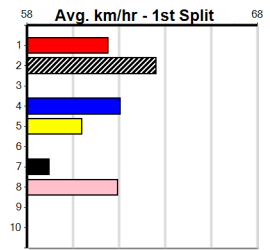

Sale

2

11:32AM

(VIC time)

MONACELLARS

Distance: 435m, Race Type: Tier 3 - Grade 7, Total Prizemoney: $1,530
1st: $1,000, 2nd: $320, 3rd: $160, 4th: $50

Watchdog Tips:

Bet:

Form Box	Wgt	Dist	Track	Date	Time	BON	Margin	1st/2nd (Time)	PIR	Checked	Comment	WR	Split 1	S/P	Grade

1

CROWN ARYA [7]
BK Bitch Sep-22 Sire: TIGGERLONG TONK Dam: QUEENIE JEAN Trainer: Tammy Kennedy-harris (Devon M)
Owner(s): T Kennedy-harris
Winning Distances: < 300m (0) 300 - 399m (0) 400 - 499m (1) 500 - 599m (0) 600 - 699m (0) > 700m (0)
Winning Weights: 28.6(1)

4th (5)	28.8	400	WGL	R4	05-Dec-24	23.20	22.65	7.50L I'M A TREASURE (22.71)	M/67	.	.	.	8.72	$13.00	7
4th (3)	28.8	390	BAL	R10	09-Dec-24	22.89	22.11	5.00L PAW WAITARA (22.55)	M/66	.	.	.	8.80	$8.80	T3-7
4th (2)	28.5	460	WGL	R7	12-Dec-24	26.37	26.08	4.25L SHAUN LEE ROSE (26.08)	M/475	.	.	.	6.76	$26.10	T3-RW
6th (5)	28.5	510	SLE	R7	18-Dec-24	29.68	29.05	9.00L ELLE GEM (29.05)	M/666	.	.	.	9.64	$25.40	T3-RW
4th (4)	28.5	450	BAL	R12	24-Dec-24	25.91	25.09	4.00L PAW NITRO (25.65)	M/555	.	.	.	6.77	$14.50	T3-7
4th (8)	28.8	450	BAL	R9	30-Dec-24	26.16	25.46	6.00L PICHOLA RALPHY (25.77)	Q/457	.	.	.	6.85	$16.60	T3-7
4th (6)	29.3	390	BAL	R10	06-Jan-25	22.96	22.43	7.50L CANDY STRIDE (22.44)	M/55	.	.	.	8.81	$13.70	T3-7
4th (2)	29.4	460	WGL	R7	09-Jan-25	26.68	25.74	13.00L BLINKED (25.82)	M/556	.	.	.	6.86	$34.50	T3-RW

Last 3 wins NOT included above

1st (3)	28.6	400	GEL	R2	10-Sep-24	23.01	22.54	0.75L RELEASED (23.05)	M/45	.	.	.	8.68	$10.50	M

Bx	1st	2nd	3rd	4th	5th	6th	7th	8th
1			1					
2			1	2		1		
3	1			1				
4				2				
5				1		1	1	
6			1	2				
7		1						
8				1		1	1	1

Prize Best	$2400.00	
Starts	25.13(1)-20/10/24	
Trk/Dts	25-1-1-3	
APM	2-0-0-0	
	1315	

2

MARJORIE MAUDE [7]
F Bitch Oct-22 Sire: ASTON RUPEE Dam: BESSIE'S DAISY Trainer: Billy Stockdale (Fulham)
Owner(s): S Stockdale
Winning Distances: < 300m (0) 300 - 399m (0) 400 - 499m (1) 500 - 599m (0) 600 - 699m (0) > 700m (0)
Winning Weights: 28.6(1)

2nd (4)	28.3	400	WGL	R2	20-Sep-24	23.30	22.68	2.00L BLESSED RAIN (23.16)	M/44	.	.	.	8.54	$14.00	M
2nd (4)	28.6	400	WGL	R2	27-Sep-24	23.09	22.64	1.25L KING LITTERBUG (23.01)	M/52	.	.	.	8.72	$1.60	M
1st (1)	28.6	460	WGL	R2	01-Oct-24	26.26	25.54	2.75L EXTINGT (26.44)	Q/111	.	SW	.	6.57	$2.30	MH
6th (3)	29.0	400	WGL	R2	31-Dec-24	23.06	22.38	8.00L MY AMBER (22.50)	M/77	.	.	.	8.76	$9.00	7
4th (7)	28.9	435	SLE	R1	05-Jan-25	25.18	24.30	7.50L ASTON WALKER (24.68)	M/455	.	.	.	5.33	$27.70	7

Last 3 wins NOT included above

Prize Best	$2795.00	
Starts	25.18(7)-5/1/25	
Trk/Dts	5-1-2-0	
APM	1-0-0-0	
	1707	

3

*** VACANT BOX ***
Sire: Dam: Trainer:
Owner(s):
Winning Distances: < 300m (0) 300 - 399m (0) 400 - 499m (0) 500 - 599m (0) 600 - 699m (0) > 700m (0)
Winning Weights:

Bx	1st	2nd	3rd	4th	5th	6th	7th	8th
1								
2								
3						1		
4		2						
5								
6								
7				1				
8