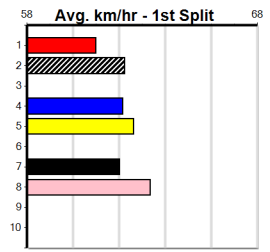

Sale
11
2:35PM
(VIC time)

TOONGABBIE LODGE

Distance: 435m, Race Type: Grade 5 T3, Total Prizemoney: $1,530
1st: $1,000, 2nd: $320, 3rd: $160, 4th: $50

Watchdog Tips: ☐ ☐ ☐ ☐ ☐ Bet: ☐

Form Box Wgt Dist Track Date Time BON Margin 1st/2nd (Time) PIR Checked Comment W/R Split 1 S/P Grade

1

ANNA [5]
BK Bitch May-21 Sire: ASTON KIMETTO Dam: BLUE SURFONIC
Owner(s): J Gill Trainer: Jennifer Gill (Darriman)
Winning Distances: < 300m (0) 300 - 399m (0) 400 - 499m (4) 500 - 599m (0) 600 - 699m (0) > 700m (0)
Winning Weights: 26.1(1) 26.5(1) 26.6(1) 26.8(1)

Bx	1st	2nd	3rd	4th	5th	6th	7th	8th
1	2	1	1		2			
2			1	1	1	1	1	1
3	1			1	1	1		
4							1	1
5			1					
6	1	1		1	1	1		
7						1		
8			1		1			

Prize Best Starts Trk/Dts APM: $6465.00, 24.42(3)-13/11/24, 25-4-2-4, 20-4-1-2, 2885

2

SHE'S VERSACE [5]
BE Bitch May-22 Sire: ZIPPING GARTH Dam: DREAMY EYES
Owner(s): Eye Candy (SYN), C Wilk, K Gorman Trainer: Judy Brereton (Tanjil South)
Winning Distances: < 300m (0) 300 - 399m (2) 400 - 499m (1) 500 - 599m (1) 600 - 699m (0) > 700m (0)
Winning Weights: 27.1(2) 27.8(1) 27.9(1)

Bx	1st	2nd	3rd	4th	5th	6th	7th	8th
1	1	2		3			2	
2	1	3	1		1	2		
3			1	1	1			
4				3	4	1	2	
5	1			3	1			
6	1	1				3	1	
7		2	1	2	2			1
8						1		1

Prize Best Starts Trk/Dts APM: $7800.00, 24.88(5)-8/1/25, 50-4-8-3, 6-0-0-0, 2260

3

*** VACANT BOX ***
Sire: Dam:
Owner(s): Trainer:
Winning Distances: < 300m (0) 300 - 399m (0) 400 - 499m (0) 500 - 599m (0) 600 - 699m (0) > 700m (0)
Winning Weights: Box History

4

OUR MABEL [5]
BD Bitch Oct-21 Sire: FERNANDO BALE Dam: COURTING
Owner(s): J Gieschen Trainer: Jennifer Gieschen (Valencia Cree)
Winning Distances: < 300m (0) 300 - 399m (0) 400 - 499m (5) 500 - 599m (0) 600 - 699m (0) > 700m (0)
Winning Weights: 25.0(1) 25.5(1) 25.8(1) 26.2(1) 26.5(1)

Bx	1st	2nd	3rd	4th	5th	6th	7th	8th
1	2	2	2		1			
2	2	1	1		1	1	1	
3		2	1	2	1	1	1	
4	1		1	2			1	
5				3				
6		1	1				1	
7		1	1	2	2			
8			1		2	1	1	1

Prize Best Starts Trk/Dts APM: $12045.63, 24.67(2)-5/6/24, 43-5-7-6, 24-1-5-3, 4538

5

JAMS NIMBLE [5]
WBK Bitch Jan-22 Sire: NEED MY MONEYNOW Dam: GRANDANA QUALI
Owner(s): P Young Trainer: Nicole Lund (Longwarry)
Winning Distances: < 300m (0) 300 - 399m (1) 400 - 499m (5) 500 - 599m (0) 600 - 699m (0) > 700m (0)
Winning Weights: 23.7(2) 23.8(2) 24.0(2)

Bx	1st	2nd	3rd	4th	5th	6th	7th	8th
1	2				1	1		
2		1	1		1	1		
3	1		2	1		2		
4	1	1						
5						2	1	1
6				1		1		
7	1	1			1	1		
8	1		2					

Prize Best Starts Trk/Dts APM: $8825.00, 24.68(4)-14/8/24, 31-6-3-5, 12-3-2-1, 4024