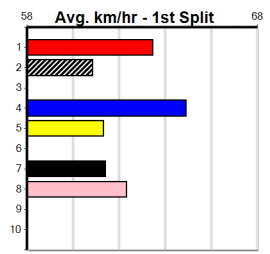

Sale
12
2:59PM
(VIC time)

SPORTSBET SET A DEPOSIT LIMIT

Distance: 435m, Race Type: Grade 5 T3, Total Prizemoney: $1,530
1st: $1,000, 2nd: $320, 3rd: $160, 4th: $50

Watchdog Tips: ☐ ☐ ☐ ☐ ☐ Bet:

Form Box	Wgt	Dist	Track	Date	Time	BON	Margin	1st/2nd (Time)	PIR	Checked	Comment	WR	Split 1	S/P	Grade

DR. ERICA [5]
BK Bitch Jan-22 Sire: BERNARDO Dam: SWEET DEMI
Owner(s): DOCTORS KENNELS (SYN), J McMahon, J Gill
Trainer: Judith McMahon (Darriman)
Winning Distances: < 300m (0) 300 - 399m (1) 400 - 499m (3) 500 - 599m (0) 600 - 699m (0) > 700m (0)
Winning Weights: 24.3(1) 24.4(2) 24.5(1)

3rd (5)	24.3	435	SLE	R12	06-Oct-24	24.92	24.16	2.25L JACK HOOK (24.78)	M/444	.	SW	.	5.45	$6.30	5
5th (2)	24.1	435	SLE	R5	09-Oct-24	24.74	24.13	2.25L SHAKE IT OFF (24.59)	Q/343	.	.	.	5.20	$13.00	X45
3rd (2)	24.5	435	SLE	R12	13-Oct-24	24.88	24.07	2.00L STROMBOLI (24.75)	Q/233	.	.	.	5.31	$4.80	5
7th (7)	25.4	435	SLE	R9	01-Dec-24	25.30	24.25	13.00 DOCHERTY (24.45)	M/533	.	.	.	5.32	$12.70	5H
7th (5)	26.2	435	SLE	R11	15-Dec-24	25.03	24.27	6.00L RYDER'S MAGIC (24.62)	M/523	.	.	.	5.30	$11.00	5
6th (4)	26.2	435	SLE	R9	26-Dec-24	24.96	23.93	9.50L JOHNSON STREET (24.29)	Q/134	.	.	.	5.19	$9.90	5H
2nd (6)	26.2	435	SLE	R7	01-Jan-25	24.83	24.63	3.00L BANK ROBBER (24.63)	M/332	.	.	.	5.35	$2.80	T3-5
6th (2)	25.8	435	SLE	R3	12-Jan-25	25.30	24.26	5.50L STELLAR CAREER (24.95)	Q/245	.	.	.	5.27	$4.30	5

Last 3 wins NOT included above

1st (2)	24.3	395	TRA	R4	29-Apr-24	22.39	22.39	1.25L FIRST MATE (22.48)	M/211	.	.	.	3.83	$2.20	T3-RW
1st (5)	24.5	435	SLE	R9	22-May-24	24.63	24.63	1.00L MALLY BOY (24.69)	M/111	.	SW	.	5.18	$3.20	X67
1st (8)	24.4	435	SLE	R4	26-May-24	24.60	24.46	1.25L BRINDLE CHIC (24.68)	M/111	.	.	.	5.19	$5.40	RW

Box History

Bx	1st	2nd	3rd	4th	5th	6th	7th	8th
1	1	1	1	1	1			
2	1	1	1	1	1	2		
3								1
4				1	2			
5	1		3	1	1	2		
6		2		1	1	1		
7	1	1	1	1	1	2		
8	1	1	1	1	1			

Prize	$11670.63
Best Starts	24.60(8)-26/5/24
Trk/Dts	35-4-5-7
APM	26-3-4-6
	3600