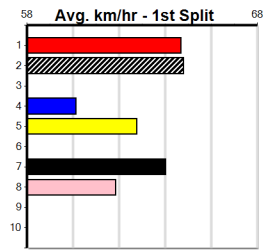

Sale
10
2:17PM
(VIC time)

FLYING COLOURS TRAVEL

Distance: 435m, Race Type: Grade 5 T3, Total Prizemoney: $1,530
1st: $1,000, 2nd: $320, 3rd: $160, 4th: $50

Watchdog Tips: ☐ ☐ ☐ ☐ ☐ Bet: ☐

Form Box Wgt Dist Track Date Time BON Margin 1st/2nd (Time) PIR Checked Comment W/R Split 1 S/P Grade

1 GOT IMMUNITY [5]
F Bitch Dec-22 Sire: BLACK MAGIC OPAL Dam: IMMUNITY
Owner(s): SEE THE DREAM (SYN), S Buccilli, B Buccilli Trainer: Kate Gorman (Tanjil South)
Winning Distances: < 300m (0) 300 - 399m (1) 400 - 499m (3) 500 - 599m (0) 600 - 699m (0) > 700m (0)
Winning Weights: 26.7(1) 27.2(2) 27.3(1)

Box	1st	2nd	3rd	4th	5th	6th	7th	8th
1								
2								1
3	1							
4	1							
5		1						
6	1			1		1		1
7	1						1	
8								1

Prize Best Starts Trk/Dts APM $4420.00 25.32(8)-13/10/24 13-4-1-0 4-0-0-0 3780

1st (3) 27.2 425 BEN R10 20-Nov-24 24.41 24.19 1.5L ROMAN EMPIRE (24.51) Q/111 . . . . 6.61 $5.80 7
6th (7) 27.3 400 GEL R3 26-Nov-24 23.16 22.58 6.00L YOU WIN (22.76) M/35 . . . . 8.48 $16.30 6G
8th (6) 27.4 450 SHP R5 05-Dec-24 26.40 25.51 12.00 DROP OF INK (25.57) Q/255 . . . . 6.80 $12.10 T3-6
6th (4) 27.5 435 SLE R4 11-Dec-24 25.40 24.66 3.00L I'M A TREASURE (25.19) M/566 . . . . 5.39 $15.10 X67
1st (7) 27.2 390 SHP R11 19-Dec-24 22.66 22.10 1.75L SLINGSHOT ROXY (22.77) M/22 . . SW . 8.78 $2.20 6G
2nd (5) 27.0 390 BAL R3 24-Dec-24 22.59 22.09 3.5L BIG CONE TONE (22.35) Q/22 . . . . 8.44 $9.00 T3-5
6th (6) 26.8 390 SHP R11 02-Jan-25 22.70 22.20 3.5L HOLLYWOOD FRANKY Q/33 . . . . 8.55 $11.70 T3-5
1st (4) 26.7 400 GEL R12 07-Jan-25 23.11 22.62 2.00L SARAH LOUISE (23.25) Q/11 . . . . 8.48 $3.00 5

Last 3 wins NOT included above
1st (6) 27.3 400 GEL R1 12-Nov-24 23.36 22.54 3.00L EAT MORE APPLES (23.56) Q/11 . . . . 8.53 $2.60 M