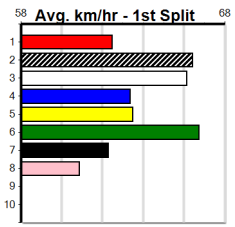

HEALESVILLE FOOTBALL NETBALL CLUB

Distance: 350m, Race Type: Mixed 6/7, Total Prizemoney: \$1,530
1st: \$1,000, 2nd: \$320, 3rd: \$160, 4th: \$50

7

1:25PM

(VIC time)

Watchdog Tips:

0 0 0 0

Bet: