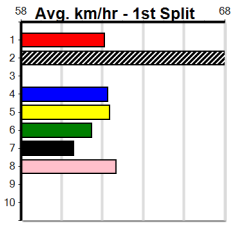

JVDM GREEN LIGHT ON PODCAST (300+

Distance: 300m, Race Type: Maiden, Total Prizemoney: $1,530
1st: $1,000, 2nd: $320, 3rd: $160, 4th: $50

1

11:27AM
(VIC time)

Watchdog Tips: 0 0 0 0 **Bet:** .