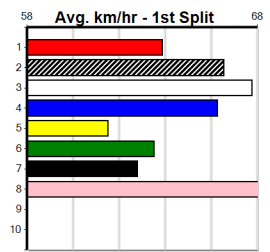

Owner(s):

Winning Distances: < 300m (0) 300 - 399m (0) 400 - 499m (0) 500 - 599m (0) 600 - 699m (0) > 700m (0)

Winning Weights:

Box History

MONTROSE IGA LIQUOR (300+ RANK)

Distance: 300m, Race Type: Grade 5, Total Prizemoney: \$1,530
1st: \$1,000, 2nd: \$320, 3rd: \$160, 4th: \$50