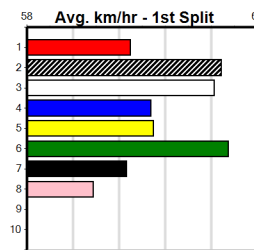

Distance: 350m, Race Type: Mixed 6/7, Total Prizemoney: $1,530
1st: $1,000, 2nd: $320, 3rd: $160, 4th: $50

Watchdog Tips: [ ] [ ] [ ] [ ] Bet: [ ]

Form Box Wgt Dist Track Date Time BON Margin 1st/2nd (Time) PIR Checked Comment W/R Split 1 S/P Grade

GETTING ON [7]
F Dog Aug-22 Sire: SH AVATAR Dam: ROCKIN' ROSIE
Owner(s): G Masterson Trainer: Grant Masterson (Tyabb)
Winning Distances: < 300m (0) 300 - 399m (0) 400 - 499m (1) 500 - 599m (0) 600 - 699m (0) > 700m (0)
Winning Weights: 29.2(1)
ST (-) 29.1 515 SAP 11-Nov-24 30.62 16.00 Trial Not Cleared M/44 . 3of4 . . ST
ST (-) 29.2 400 WGL 21-Nov-24 23.30 0.25L Trial Cleared M/43 . 1of4 . . ST
3rd (4) 29.3 460 WGL R1 26-Nov-24 26.26 25.79 3.75L WHAT A STORY (26.00) M/333 . . 6.70 $45.10 M
4th (7) 28.8 425 BEN R1 13-Dec-24 24.52 23.66 11.00 CANYA ALL UP (23.80) M/644 . . 6.82 $17.80 M
8th (5) 29.1 525 MEP R1 18-Dec-24 31.91 29.94 14.00 ROGUE CHOICE (30.95) M/7888 . . 5.37 $40.40 M
ST (-) 29.3 515 SAP 30-Dec-24 30.74 13.00 Trial Not Cleared M/44 . 4of4 . . ST
4th (8) 29.3 400 WGL R1 09-Jan-25 23.53 22.59 8.50L MISS BRONX (22.95) S/85 . . 8.77 $2.20 T3-M
1st (2) 29.2 460 WGL R1 16-Jan-25 26.55 25.68 0.50L STALKING DOUGLAS (26.57) M/222 . . 6.71 $4.60 M
Last 3 wins NOT included above
Box History
Prize Best $1955.00
Starts 19.76(7)-16/6/24
Trk/Dts 14-1-0-3
APM 4-0-0-1 1432

TINY BIT SPOILT [7]
BK Dog Jan-23 Sire: KOBLENZ Dam: LITTLE BIT SLEEK
Owner(s): G Sprod Trainer: Garry Johnson (Chum Creek)
Winning Distances: < 300m (0) 300 - 399m (1) 400 - 499m (0) 500 - 599m (0) 600 - 699m (0) > 700m (0)
Winning Weights: 31.3(1)
5th (2) 30.7 350 HVL R4 11-Nov-24 20.10 19.38 3.00L NOIR SATIN (19.90) M/1 . . 6.60 $6.70 X67
4th (4) 30.5 350 HVL R4 20-Nov-24 20.10 19.40 3.25L POINT THE FINGER (19.89) M/1 . . 6.53 $22.70 7
8th (2) 30.9 350 HVL R4 27-Nov-24 19.99 19.61 1.75L BULL INDEED (19.87) M/1 . . 6.53 $8.10 X67
6th (8) 31.1 300 HVL R3 01-Dec-24 17.04 16.23 6.00L GOT FLAIR (16.63) Q/1 . . 3.92 $47.50 X67H
7th (6) 31.7 350 HVL R9 06-Dec-24 20.13 19.36 6.00L KING PLUM (19.73) M/3 . . 6.63 $20.50 T3-RW
3rd (7) 31.9 300 HVL R2 13-Dec-24 17.20 16.78 3.00L ZIPPING REMY (17.00) M/1 . . 3.98 $8.50 T3-RW
6th (5) 32.2 400 WGL R9 19-Dec-24 23.56 22.68 13.00 MY COOL BREEZE (22.70) M/86 . . 8.90 $19.20 7
6th (4) 31.9 425 BEN R10 01-Jan-25 25.21 24.10 9.00L PIPPA (24.61) M/455 . . 6.85 $6.00 7
Last 3 wins NOT included above
1st (3) 31.3 350 HVL R2 28-Oct-24 20.01 19.60 1.25L MISS JEKCELL (20.09) Q/1 . . 6.59 $5.30 M
Box History
Prize Best $2987.86
Starts 19.99(2)-27/11/24
Trk/Dts 23-1-2-3
APM 7-1-0-0 1719