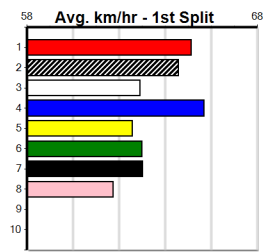

Distance: 300m, Race Type: Grade 6, Total Prizemoney: $1,530
1st: $1,000, 2nd: $320, 3rd: $160, 4th: $50

Watchdog Tips: [ ] [ ] [ ] [ ] [ ] Bet: [ ]

CHEWBACCA [6] Biks
BD Dog Feb-22 Sire: ZAMBORA BROCKIE Dam: SHE'S A BLAZIN'
Owner(s): J Clarke
Trainer: Jack Clarke (Creswick)
Winning Distances: < 300m (0) 300 - 399m (2) 400 - 499m (0) 500 - 599m (0) 600 - 699m (0) > 700m (0)
Winning Weights: 36.6(1) 37.0(1)
ST (-) 36.5 300 HVL 11-Oct-24 17.30 0.50L Trial Cleared M/22 2of4 . 4.02 . ST
7th (2) 36.6 300 HVL R10 18-Oct-24 17.39 16.76 8.50L ARCHER EIGHT (16.83) S/7 . . 4.74 $14.60 T3-RW
6th (6) 37.6 300 HVL R9 15-Nov-24 17.50 16.86 9.50L BARKLY STREET (16.86) M/5 . . 4.08 $11.10 T3-7
ST (-) 36.6 390 BAL 13-Dec-24 22.66 0.50L Trial Not Cleared Q/11 . 1of4 . 22.66 . ST
1st (7) 36.6 350 HVL R10 17-Dec-24 19.60 19.60 2.75L SODA DIESEL (19.78) M/1 . SW . 6.55 $7.00 7
6th (6) 36.9 350 HVL R5 27-Dec-24 19.98 19.51 4.25L BLAME ESMERALDA (19.69) M/7 . . 6.73 $6.30 T3-RW
5th (8) 36.0 350 HVL R5 03-Jan-25 20.06 19.51 4.75L CHILLI PEPPER (19.74) M/3 . . 6.72 $6.20 T3-RW
7th (6) 35.6 350 HVL R6 10-Jan-25 20.18 19.60 8.00L HOBBS GOBLIN (19.63) M/6 . V10 . 6.92 $17.50 T3-RW
Last 3 wins NOT included above
1st (1) 37.0 300 HVL R1 26-Aug-24 17.02 16.68 1.75L ARE YOU OKAY (17.12) M/1 . . 3.97 $4.90 T3-M
Prize Best $3700.00
Starts 17.02(1)-26/8/24
Trk/Dts 26-2-3-4
APM 11-1-3-3 1636

ARCHER NINE (SA)[6]
BK Bitch Jan-23 Sire: CURRAJONG KID Dam: CAWBOURNE ZEBRA
Owner(s): J Archer
Trainer: Frank Toth (Pakenham)
Winning Distances: < 300m (0) 300 - 399m (1) 400 - 499m (1) 500 - 599m (0) 600 - 699m (0) > 700m (0)
Winning Weights: 27.6(1) 27.8(1)
3rd (3) 27.9 400 WGL R2 01-Nov-24 23.02 22.49 4.25L PRETTY FOLLIE (22.73) M/22 . . 8.48 $24.90 M
6th (6) 28.3 400 WGL R1 08-Nov-24 24.01 22.38 19.00 WILD ZAG (22.69) M/86 . . W 8.83 $22.70 M
8th (3) 28.7 400 WGL R1 21-Nov-24 24.03 22.66 17.00 RUTH'S COMMANDER M/78 . V10 . 8.75 $4.60 T3-M
7th (7) 28.6 300 HVL R1 20-Dec-24 17.46 16.81 7.50L WITCH OF NOVA (16.95) Q/1 . V3 . 3.96 $9.70 T3-M
3rd (3) 28.0 435 SLE R1 01-Jan-25 25.16 24.63 5.50L SALLY CAN WAIT (24.79) Q/122 . . 5.29 $18.60 T3-M
1st (7) 27.6 435 SLE R1 08-Jan-25 24.93 24.66 2.75L BLACK SMILEY (25.11) M/111 . SW . 5.23 $3.20 M
1st (8) 27.8 350 HVL R5 13-Jan-25 19.81 19.58 1.5L LONG LEVERS (19.90) M/1 . . 6.64 $2.80 X67
5th (7) 28.2 350 HVL R5 17-Jan-25 20.16 19.68 4.25L RING A HOUDINI (19.87) Q/2 . . 6.64 $8.20 T3-RW
Last 3 wins NOT included above
Prize Best $3260.00
Starts 17.13(8)-6/10/24
Trk/Dts 14-2-0-6
APM 6-0-0-3 2820