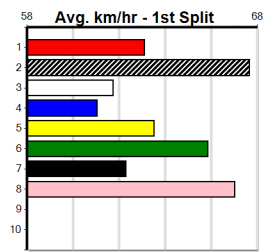

CENTRAL SCAFFOLDS (300+ RANK)

Distance: 300m, Race Type: Grade 5, Total Prizemoney: $1,530
1st: $1,000, 2nd: $320, 3rd: $160, 4th: $50

Watchdog Tips: [ ] [ ] [ ] [ ] Bet: [ ]

Form Box Wgt Dist Track Date Time BON Margin 1st/2nd (Time) PIR Checked Comment W/R Split 1 S/P Grade

JONATHAN'S DREAM [5]
BKW Dog Dec-21 Sire: MY REDEEMER Dam: AVA'S DREAM
Owner(s): A Gringhuis
Trainer: Arend Gringhuis (Ripplebrook)
Winning Distances: < 300m (0) 300 - 399m (3) 400 - 499m (4) 500 - 599m (0) 600 - 699m (0) > 700m (0)
Winning Weights: 33.1(1) 33.2(1) 33.6(2) 33.8(1) 33.9(1) 34.0(1)
5th (4) 33.5 515 SAP R9 09-Sep-24 30.49 29.69 11.00 MY SLICK RICK (29.78) M/2235 . . . 5.25 $14.70 T3-5H
2nd (1) 33.6 435 SLE R5 25-Sep-24 25.28 24.88 0.75L BEFORE NOON (25.24) M/333 . . . 5.35 $2.40 5
5th (4) 33.6 400 WGL R11 03-Oct-24 23.34 22.58 10.00 ASTON MASSIMO (22.67) M/77 . . . 8.81 $5.10 T3-5
6th (5) 33.5 435 SLE R12 09-Oct-24 25.32 24.13 10.00 VIKING (24.63) M/555 . . . 5.50 $8.50 5NP
3rd (1) 33.9 425 BEN R11 19-Oct-24 24.61 24.08 2.25L FERNBANK FLYER (24.46) M/333 . . . 6.82 $3.10 5
4th (1) 34.0 400 WGL R11 24-Oct-24 23.21 22.95 2.50L HEAVY METAL (23.04) M/65 . V3 . 8.74 $2.70 T3-5
7th (7) 34.0 460 WGL R8 31-Oct-24 26.72 25.94 12.00 SUPERFLY GIRL (25.94) M/666 . . . 6.89 $10.40 T3-5
7th (2) 34.2 400 WGL R12 05-Dec-24 23.45 22.65 10.00 LONG WAY HOME (22.78) M/56 . . . 8.81 $3.60 5
Last 3 wins NOT included above
1st (8) 33.2 395 TRA R3 16-Feb-24 22.28 21.99 5.00L YOU'RE IN LUCK (22.61) M/521 . . . 3.74 $1.80 5
1st (5) 33.9 400 WGL R11 30-May-24 22.96 22.96 0.50L HAY RILEY (22.99) Q/11 . . . 8.29 $5.60 T3-5
1st (5) 33.8 460 WGL R10 06-Jun-24 26.03 25.66 1.5L ASTON BEAUFORT (26.13) Q/111 . . . SW . 6.54 $13.80 5H

Box History
Bx 1st 2nd 3rd 4th 5th 6th 7th 8th
1 1 1 3 1 2 1 1
2 1 2 1 1 1 1 1
3 1 1 2 1 1 1 1
4 3 2 1 2 1 2 1
5 2 1 3 1 1 1 1
6 1 4 2 2 1 1 1
7 1 1 1 1 1 1 1
8 1 1 3 2 2 1 1
Prize Best $20200.00
Starts 16.76(8)-5/3/24
Trk/Dts 58-7-5-15
APM 1-0-0-1 2825