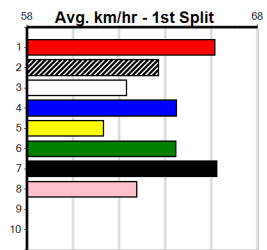

MR HUMMER LIMOS (300+ RANK)

Distance: 350m, Race Type: Mixed 6/7, Total Prizemoney: $1,530
1st: $1,000, 2nd: $320, 3rd: $160, 4th: $50

Watchdog Tips:

Bet:

Table with columns: Form Box, Wgt, Dist, Track, Date, Time, BON, Margin, 1st/2nd (Time), PIR, Checked, Comment, WR, Split 1, S/P, Grade

BANORA POINT [6]
BE Dog Feb-23 Sire: ASTON RUPEE Dam: UP HILL JILL
Owner(s): R Geall
Trainer: Garry Johnson (Chum Creek)
Winning Distances: < 300m (0) 300 - 399m (2) 400 - 499m (0) 500 - 599m (0) 600 - 699m (0) > 700m (0)
Winning Weights: 33.8(1) 34.0(1)
Race results table with columns: Rank, Age, Sex, Weight, Time, Sire, Dam, Margin, PIR, Checked, Comment, WR, Split 1, S/P, Grade, Prize, Best Starts, Trk/Dts, APM

AEROPLANE ARROW [7]
BD Bitch Mar-23 Sire: BERNARDO Dam: AEROPLANE ANNIE
Owner(s): WETZEL (SYN), S Wetzels, H Wetzels
Trainer: Shane Wetzels (Northwood)
Winning Distances: < 300m (0) 300 - 399m (1) 400 - 499m (0) 500 - 599m (0) 600 - 699m (0) > 700m (0)
Winning Weights: 23.9(1)
Race results table with columns: Rank, Age, Sex, Weight, Time, Sire, Dam, Margin, PIR, Checked, Comment, WR, Split 1, S/P, Grade, Prize, Best Starts, Trk/Dts, APM

BRAEMAR SHEILA [6]
BK Bitch Sep-21 Sire: AUSSIE INFRARED Dam: BRAEMAR KEELIE
Owner(s): Y Cassidy
Trainer: Yvonne Cassidy (Valencia Creek)
Winning Distances: < 300m (0) 300 - 399m (1) 400 - 499m (1) 500 - 599m (0) 600 - 699m (0) > 700m (0)
Winning Weights: 28.3(1) 28.8(1)
Race results table with columns: Rank, Age, Sex, Weight, Time, Sire, Dam, Margin, PIR, Checked, Comment, WR, Split 1, S/P, Grade, Prize, Best Starts, Trk/Dts, APM

MISS GALORE [7]
RF Bitch Jun-22 Sire: SUPERIOR PANAMA Dam: COSMIC KATIE
Owner(s): G Campbell
Trainer: Graeme Campbell (Drouin South)
Winning Distances: < 300m (0) 300 - 399m (0) 400 - 499m (1) 500 - 599m (0) 600 - 699m (0) > 700m (0)
Winning Weights: 28.0(1)
Race results table with columns: Rank, Age, Sex, Weight, Time, Sire, Dam, Margin, PIR, Checked, Comment, WR, Split 1, S/P, Grade, Prize, Best Starts, Trk/Dts, APM

ALBUS DUMBLEDORE [7]
BEBD Dog Sep-21 Sire: RAW ABILITY Dam: PAT ME AGAIN
Owner(s): JAY KAY (SYN), P Gray, S Millsom
Trainer: Paula Gray (Point Cook)
Winning Distances: < 300m (0) 300 - 399m (0) 400 - 499m (1) 500 - 599m (0) 600 - 699m (0) > 700m (0)
Winning Weights: 37.8(1)
Race results table with columns: Rank, Age, Sex, Weight, Time, Sire, Dam, Margin, PIR, Checked, Comment, WR, Split 1, S/P, Grade, Prize, Best Starts, Trk/Dts, APM

1

2

3

4

5