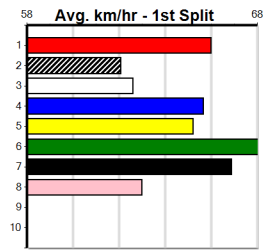

OUTER EAST FOOTBALL NETBALL COMP

Distance: 350m, Race Type: Grade 5, Total Prizemoney: $1,530
1st: $1,000, 2nd: $320, 3rd: $160, 4th: $50

Watchdog Tips:

Bet:

Form Box	Wgt	Dist	Track	Date	Time	BON	Margin	1st/2nd (Time)	PIR	Checked	Comment	WR	Split 1	S/P	Grade

LUNA BEAUTY [5]

BK Bitch Dec-21 Sire: ALLEN DEED Dam: BLACK MUSTANG
Owner(s): J Porter
Trainer: David Pryse (Benloch)
Winning Distances: < 300m (0) 300 - 399m (1) 400 - 499m (2) 500 - 599m (0) 600 - 699m (0) > 700m (0)
Winning Weights: 27.2(1) 27.8(1) 27.9(1)

5th (7)	28.6	300	HVL	R9	11-Nov-24	17.31	16.95	3.5L WHISPER PIE (17.07)	M/5	.	.	.	4.04	$10.50	5
7th (8)	28.3	350	HVL	R7	15-Nov-24	19.92	19.39	3.5L WHY NOT BRYCE (19.68)	Q/5	.	.	.	6.66	$18.90	T3-5
8th (3)	28.0	350	HVL	R7	20-Nov-24	20.24	19.40	6.00L INTER ROUGE (19.82)	M/8	.	.	.	6.83	$19.00	5
4th (8)	28.7	350	HVL	R7	27-Nov-24	19.76	19.61	1.25L FIRING CHIEF (19.67)	M/2	.	.	.	6.66	$8.40	5
4th (5)	28.7	350	HVL	R10	02-Dec-24	19.71	19.32	0.75L INTER ROUGE (19.67)	Q/1	.	.	.	6.56	$9.90	5
7th (6)	28.4	390	BAL	R12	06-Jan-25	23.24	22.43	8.50L BOW EDITION (22.66)	M/87	.	.	.	8.91	$8.40	T3-5
4th (6)	28.6	350	HVL	R7	13-Jan-25	20.32	19.58	2.50L ROLLING COAL (20.15)	M/5	.	.	.	6.78	$6.20	5
6th (1)	28.7	350	HVL	R5	17-Jan-25	20.30	19.68	6.50L RING A HOUDINI (19.87)	S/7	.	.	.	6.89	$93.10	T3-RW

Last 3 wins NOT included above

1st (5)	27.2	460	GEL	R4	09-Dec-23	26.51	26.02	3.25L GROOVEBIRD (26.73)	Q/111	.	SW	.	6.66	$35.60	M
1st (5)	27.9	350	HVL	R9	17-May-24	19.85	19.45	1.25L BALDO (19.92)	Q/1	.	.	.	6.67	$3.20	T3-7
1st (1)	27.8	425	BEN	R9	29-May-24	24.33	24.04	0.25L ALWAYS MIA (24.34)	M/211	.	.	.	6.68	$6.50	T3-6

Box History

Bx	1st	2nd	3rd	4th	5th	6th	7th	8th
1	1				1	2		1
2								
3								
4					1			1
5	2							1
6				1	2		1	2
7		1		2	1			
8		3	1	2				1

Prize Best	$6615.00							
Starts	19.71(5)-2/12/24							
Trk/Dts	35-3-5-3							
APM	17-1-2-1							
	719							

CARTEL GLAMOUR [5]

BD Bitch May-22 Sire: FERNANDO BALE Dam: VEGAS TICKET
Owner(s): K Tucker
Trainer: Kristin Tucker (Tanjil South)
Winning Distances: < 300m (0) 300 - 399m (2) 400 - 499m (4) 500 - 599m (0) 600 - 699m (0) > 700m (0)
Winning Weights: 24.2(1) 24.6(1) 24.7(1) 25.1(1) 25.2(1) 25.5(1)

6th (2)	24.5	300	HVL	R9	11-Nov-24	17.31	16.95	3.5L WHISPER PIE (17.07)	M/6	.	.	.	4.05	$6.90	5
8th (3)	24.3	390	BAL	R3	18-Nov-24	23.34	22.32	15.00 ABLETT FLYER (22.32)	M/88	.	.	.	8.94	$30.40	T3-5
8th (5)	24.9	400	GEL	R12	26-Nov-24	23.84	22.58	13.00 SINGLE FLICKER (22.93)	M/58	.	SW	.	8.87	$30.90	5
5th (7)	25.3	300	HVL	R12	02-Dec-24	17.18	16.80	4.25L SMOKIN' GRACIE (16.89)	M/5	.	.	.	4.04	$25.70	5
8th (6)	25.7	400	GEL	R13	10-Dec-24	23.62	22.51	7.00L MARINO (23.15)	M/55	.	.	.	8.71	$51.90	5
2nd (4)	26.0	390	SHP	R13	02-Jan-25	22.69	22.20	3.00L BOW EDITION (22.48)	M/32	.	.	.	8.77	$26.80	T3-5
5th (5)	25.9	435	SLE	R11	08-Jan-25	25.27	24.66	4.50L JAMS NIMBLE (24.96)	M/566	.	.	.	5.42	$16.40	5
7th (2)	26.3	435	SLE	R6	15-Jan-25	25.67	24.57	11.00 RHONDA GEM (24.93)	M/567	.	.	.	5.56	$3.80	T3-5

Last 3 wins NOT included above

1st (2)	25.2	435	SLE	R11	22-May-24	24.64	24.63	5.00L STARLIGHT TYSON (24.97)	M/111	.	.	.	5.27	$16.70	5
1st (7)	24.7	435	SLE	R12	24-Jul-24	24.82	24.44	1.25L CHARLOTTE'S HAND (24.90)	M/111	.	.	.	5.31	$4.10	5
1st (4)	25.1	400	WGL	R3	08-Aug-24	23.15	22.66	1.5L KYANITE KAZ (23.26)	M/11	.	.	.	8.45	$5.40	T3-5