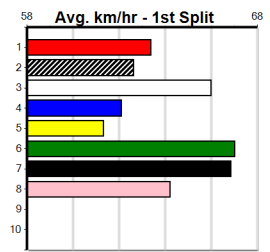

"THE SHED" AT HEALESVILLE GREYS (300+)

Distance: 300m, Race Type: Grade 5, Total Prizemoney: $1,530
1st: $1,000, 2nd: $320, 3rd: $160, 4th: $50

Watchdog Tips:

Bet:

Form Box Wgt Dist Track Date Time BON Margin 1st/2nd (Time) PIR Checked Comment WR Split 1 S/P Grade

TALI MARVEL [5] WBK Dog May-21 Sire: SE TALI SUNDANCE Dam: MAGGIE MARVEL Trainer: Barrie Morse (Endeavour Hills)
Winning Distances: < 300m (2) 300 - 399m (1) 400 - 499m (0) 500 - 599m (0) 600 - 699m (0) > 700m (0)
Winning Weights: 34.3(1) 34.5(1) 34.7(1)
Box History table and Prize Best Starts Trk/Dts APM

ASIA (NSW)[5] W Bitch Jun-21 Sire: ORSON ALLEN Dam: MAGIC GYPSY Trainer: Steve Kaltzis (Shady Creek)
Winning Distances: < 300m (0) 300 - 399m (7) 400 - 499m (0) 500 - 599m (0) 600 - 699m (0) > 700m (0)
Winning Weights: 25.1(1) 25.6(1) 25.8(1) 26.2(1) 26.5(1) 26.8(1) 26.9(1)
Box History table and Prize Best Starts Trk/Dts APM

MY GIRL RISSA [5] BK Bitch Nov-20 Sire: MEPUNGA BLAZER Dam: NAYLA SWIFT Trainer: Billy Galea (Rockbank)
Winning Distances: < 300m (0) 300 - 399m (9) 400 - 499m (2) 500 - 599m (0) 600 - 699m (0) > 700m (0)
Winning Weights: 28.7(1) 28.9(2) 29.0(1) 29.1(2) 29.2(2) 29.3(1) 29.4(2)
Box History table and Prize Best Starts Trk/Dts APM

SASSY PANAMA [5] DKBD Bitch Jun-22 Sire: SUPERIOR PANAMA Dam: SASSY IZZY Trainer: Jordan Formosa (Heathcote)
Winning Distances: < 300m (0) 300 - 399m (2) 400 - 499m (1) 500 - 599m (0) 600 - 699m (0) > 700m (0)
Winning Weights: 28.1(1) 28.4(1) 30.1(1)
Box History table and Prize Best Starts Trk/Dts APM

BE A CHARACTER [5] BE Dog Nov-20 Sire: BERNARDO Dam: ZIPPING TINA Trainer: Gary Mcmillan (Nambrok)
Winning Distances: < 300m (0) 300 - 399m (3) 400 - 499m (1) 500 - 599m (1) 600 - 699m (0) > 700m (0)
Winning Weights: 29.2(1) 29.5(1) 30.1(1) 30.2(1) 30.5(1)
Box History table and Prize Best Starts Trk/Dts APM

1

2

3

4

5