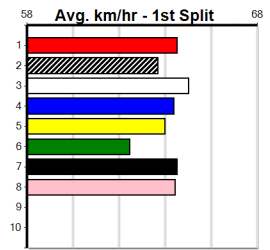

CROYDON HOMING PIGEON CLUB (300+)

3

Distance: 300m, Race Type: Grade 7, Total Prizemoney: $1,530
1st: $1,000, 2nd: $320, 3rd: $160, 4th: $50

12:07PM

(VIC time)

Watchdog Tips:

Bet:

Form Box	Wgt	Dist	Track	Date	Time	BON	Margin	1st/2nd (Time)	PIR	Checked	Comment	WR	Split 1	S/P	Grade

MAJOR BASIL [7]

BE Dog May-22 **Sire: FERNANDO BALE** **Dam: KEYDRA**
Owner(s): Barry Barry (SYN), P Newell, P Newell, D Raven, P Barry, D Sheekey **Trainer: Patrick Newell (Wallan)**
Winning Distances: < 300m (0) 300 - 399m (1) 400 - 499m (0) 500 - 599m (0) 600 - 699m (0) > 700m (0)
Winning Weights: 29.0(1)

8th (1)	28.3	390	SHP	R9	31-Oct-24	23.07	22.11	7.50L ESPECIAL YOGI (22.57)	M/55	.	.	.	8.59	$23.20	T3-7
6th (6)	28.4	390	SHP	R11	21-Nov-24	23.22	22.13	12.00 TWILIGHT TORI (22.43)	Q/33	.	.	.	8.70	$11.20	T3-7
5th (2)	28.3	390	SHP	R11	28-Nov-24	22.95	22.30	5.50L MOBILE LAD (22.56)	M/45	.	.	.	8.78	$22.20	7
7th (6)	28.6	300	HVL	R10	06-Dec-24	17.34	16.89	3.00L BLONDE MUSTANG (17.14)	M/3	.	.	.	4.04	$53.90	T3-7
4th (3)	28.5	390	SHP	R10	19-Dec-24	22.71	22.10	4.75L WAS HE SLOW (22.39)	Q/22	.	.	.	8.62	$15.30	7
5th (2)	28.3	300	HVL	R10	03-Jan-25	17.54	16.64	11.00 EVOLVE (16.78)	S/7	.	.	.	4.15	$25.10	T3-7
6th (7)	28.1	390	SHP	R10	09-Jan-25	23.01	22.20	7.50L SHY CABANG (22.51)	Q/56	.	.	.	8.92	$21.70	7
2nd (7)	28.5	300	HVL	R9	13-Jan-25	17.55	16.95	6.00L BLACK FRIDAY (17.16)	M/2	.	.	.	4.09	$20.50	7

Last 3 wins NOT included above

1st (3)	29.0	390	SHP	R1	15-Aug-24	22.74	22.36	1.25L AUSSIE CAN (22.81)	M/22	.	.	.	8.70	$10.70	M

Prize Best Starts Trk/Dts APM: $2585.00, 17.34(6)-6/12/24, 29-1-2-2, 12-0-1-1, 1181

SUGAR ROO [7]

BK Bitch Mar-22 **Sire: SHIMA SHINE** **Dam: SUGAR SPICE**
Owner(s): S Flower **Trainer: Natasha Fullerton (Long Gully)**
Winning Distances: < 300m (0) 300 - 399m (1) 400 - 499m (0) 500 - 599m (0) 600 - 699m (0) > 700m (0)
Winning Weights: 25.3(1)

7th (6)	25.5	390	SHP	R1	13-May-24	23.65	21.99	19.00 WHODAT DUCHESS (22.36)	M/66	.	.	.	9.64	$38.70	M
5th (3)	25.1	390	SHP	R1	03-Jun-24	23.08	21.80	10.00 MISS MILLIE (22.40)	M/44	.	.	.	8.67	$7.60	MH
6th (4)	25.1	390	BAL	R2	16-Jun-24	23.25	22.46	7.00L CLASSY MUSTANG (22.78)	Q/37	.	.	W	8.70	$13.70	T3-M
3rd (3)	25.2	300	HVL	R1	10-Jul-24	17.49	16.99	4.00L REGAL PHONIC (17.22)	M/5	.	.	.	4.09	$5.60	T3-M
1st (7)	25.3	300	HVL	R1	18-Jul-24	17.31	16.95	1.00L OBVIOUS (17.36)	M/3	.	.	.	4.06	$5.90	T3-M
3rd (8)	25.3	350	HVL	R2	31-Jul-24	20.04	19.20	1.00L RIPPED MIKADO (19.98)	Q/3	.	.	.	6.73	$35.80	X67
5th (4)	25.3	390	BAL	R3	25-Aug-24	23.02	22.06	6.00L ELPHICK BALE (22.62)	Q/12	.	.	SW W	8.60	$7.60	T3-7
5th (4)	25.8	390	SHP	R9	05-Sep-24	22.77	22.17	6.50L HAMMER (22.32)	M/34	.	.	.	8.65	$30.60	T3-7

Last 3 wins NOT included above

Prize Best Starts Trk/Dts APM: $1720.00, 17.31(7)-18/7/24, 10-1-0-3, 2-1-0-1, 404