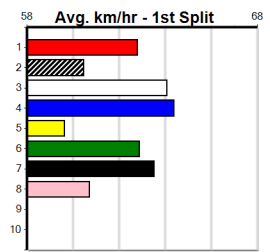

SPORTSBET GO THE BLUE DOG (300+ RANK)

2

11:42AM

(VIC time)

Distance: 300m, Race Type: Maiden, Total Prizemoney: $1,530
1st: $1,000, 2nd: $320, 3rd: $160, 4th: $50