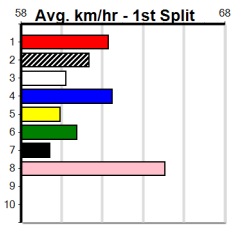

Bendigo

MANNINGS GREYHOUND COMPLEX (300)

Distance: 425m, Race Type: Maiden, Total Prizemoney: $1,530
1st: $1,000, 2nd: $320, 3rd: $160, 4th: $50

2

2:24PM

(VIC time)

SANDY CHEEK (4) showed good early burn when placed here last time and she looks suited in this event. THAT'S MY TYPE (8) has been luckless to date and he should find this a little easier.

Watchdog Tips:

4

8

5

6

Bet:

Box Quinella 4,8 ($10 for 1000%)

Form	Box	Weight	Dist	Track	Date	Time	BON	Margin	1st/2nd (Time)	PIR	Checked	Comment	W/R	Split 1	S/P	Grade

1	WHISTLING BY [M]	<i>One paced to date, needs to find plenty, tested</i>															
BD	B	Oct-22 FERAL FRANKY WHISTLING BULLET $21.00															
Trainer: Peter Knott (Carnegie)																	
7th	(6)	24.0	390	SHP	R1	09-Dec-24	24.24	21.77	21.00	LEAT LESS JUNK (22.82)	S/78	.	V3	W	8.88	$57.70	M
7th	(4)	24.4	425	BEN	R2	18-Dec-24	25.36	24.15	15.00	LARCADIA BELLE (24.35)	M/467	.	.	.	6.66	$106.30	T3-M
5th	(8)	24.5	425	BEN	R3	01-Jan-25	25.23	24.10	11.00	GLOWING ETHICS (24.50)	S/665	.	.	.	6.88	$13.50	M
6th	(8)	24.4	300	HVL	R1	10-Jan-25	17.64	16.80	7.50	LZINZAN PLODDER (17.12)	M/8	.	.	.	4.26	$33.00	T3-M
Owner(s): C Knott																	

Winning Boxes							
1	2	3	4	5	6	7	8
Prize							
Best							
Starts							
Trk/Dst							
APM							

2	WEEKEND WITNESS [M]	<i>Well beaten in all three runs, must find plenty</i>															
BD	B	May-23 FERAL FRANKY GALWAY GRANGE $12.00															
Trainer: Skye Webb (Eaglehawk)																	
8th	(6)	25.6	390	SHP	R9	06-Jan-25	23.86	22.07	12.00	LZORRILLA (23.07)	M/78	.	.	.	8.94	$3.70	M
7th	(5)	25.2	425	BEN	R1	10-Jan-25	25.74	23.58	18.00	TIGER SHARK (24.48)	M/777	.	.	.	7.04	$65.10	M
7th	(7)	25.3	350	HVL	R2	17-Jan-25	20.73	19.68	10.00	LASTON CROWN (20.05)	M/4	.	.	.	6.90	$50.00	T3-M
Owner(s): S Webb																	

Winning Boxes							
1	2	3	4	5	6	7	8
Prize							
Best							
Starts							
Trk/Dst							
APM							

3	VIKING RICK (NSW)[M]	<i>Yet to fire, needs to show more, tough ask</i>															
BK	B	Feb-23 WEST ON AUGIE VICTORIA'S KARA $16.00															
Trainer: David Shovan (Powlett Plains)																	
8th	(5)	26.3	390	SHP	R3	09-Dec-24	23.38	21.77	14.00	LAEROPANE ARROW (22.45)	M/78	.	.	W	8.87	$24.10	M
7th	(1)	26.5	390	BAL	R2	13-Dec-24	23.35	22.19	14.00	MAJOR LIGHTYEAR (22.44)	Q/47	.	.	W	8.79	$35.00	M
6th	(7)	26.3	390	SHP	R2	19-Dec-24	23.39	22.10	9.00	LSCOTT INFLUENCE (22.77)	M/56	.	.	W	9.04	$22.80	M
8th	(3)	26.1	425	BEN	R2	15-Jan-25	25.59	24.09	10.00	JODIE'S ANGEL (24.90)	M/688	.	.	.	6.93	$97.10	M
Owner(s): J Dale																	

Winning Boxes							
1	2	3	4	5	6	7	8
Prize							
Best							
Starts							
Trk/Dst							
APM							

4	SANDY CHEEK [M]	<i>Showed good early burn last time, hard to reel in</i>															
BD	B	Jan-23 FERAL FRANKY SANDY'S REVENGE $2.50															
Trainer: Scott Stefanos (Longwood)																	
7th	(5)	25.1	390	SHP	R4	09-Jan-25	23.22	22.20	9.50	LACHTUNG BABY (22.56)	M/77	.	.	.	9.04	$7.40	M
3rd	(8)	25.6	425	BEN	R1	17-Jan-25	24.55	23.55	1.25	LHARD COMPASS (24.47)	M/122	.	.	.	6.59	$10.60	M
Owner(s): C Watson																	

Winning Boxes							
1	2	3	4	5	6	7	8
Prize							
Best							
Starts							
Trk/Dst							
APM							

5	GREYSYND WILL [M]	<i>No luck in both runs, can improve, keep safe</i>															
F	D	Feb-23 ASTON RUPEE PECHEY'S BABE $6.00															
Trainer: Julie Chilcott (Heathcote)																	
6th	(7)	31.2	410	HOR	R1	14-Jan-25	24.44	23.00	11.00	DIAMANTINA OPAL (23.67)	S/66	.	.	.	11.23	$12.60	M
6th	(2)	31.5	425	BEN	R1	17-Jan-25	25.13	23.55	9.50	LHARD COMPASS (24.47)	S/888	.	.	V0	6.86	$27.20	M
Owner(s): Greysynd Racing (SYN), W Owen, J Chilcott, A Long																	

Winning Boxes							
1	2	3	4	5	6	7	8
Prize							
Best							
Starts							
Trk/Dst							
APM