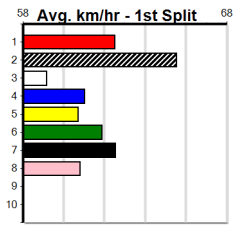

Bendigo

SPORTSBET MAKE IT A MULTI (300+ RAN

Distance: 425m, Race Type: Grade 7, Total Prizemoney: $1,530
1st: $1,000, 2nd: $320, 3rd: $160, 4th: $50

3

2:42PM

(VIC time)

BASEMENT (6) showed some promise in his first prep and he can atone for his two luckless runs since resuming. LIFE AWAITS (4) is better than his past few runs and he should settle on the speed.

Watchdog Tips:

6

4

8

1

Bet:

Win 6