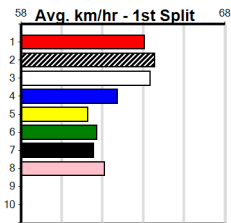

Bendigo

GRAY'S BENDIGO (300+ RANK)

Distance: 425m, Race Type: Grade 5, Total Prizemoney: $1,530
1st: $1,000, 2nd: $320, 3rd: $160, 4th: $50

4

3:02PM

(VIC time)

WILD REPUTATION (7) will find this easier than his most recent racing and he can assume control before the bend. ZIPPING SWAZI (8) has a good record from wide draws and she can settle on the speed. KISS ME RUBY (6) has claims

Watchdog Tips: **7** **8** **1** **5** **Bet:** **Win 7**