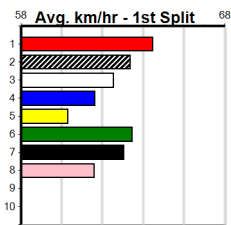

Bendigo

SHIMA SHINE AT STUD (300+ RANK)

Distance: 425m, Race Type: Grade 7, Total Prizemoney: $1,530
1st: $1,000, 2nd: $320, 3rd: $160, 4th: $50

11

5:22PM

(VIC time)

NICK'S MATE (5) hit the line solidly in his 22.65 Shepparton win and he looks suited once again. .
ASTON RIOT (7) has pace to burn

Watchdog Tips: **5** **7** **8** **1** **Bet:** **Box Trifecta 5,7,8 ($10 for 166.67%)**