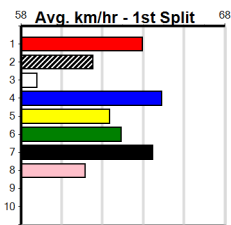

# AVARD CIVIL (1-3 WINS)(300+ RANK)

Distance: 500m, Race Type: Restricted Win, Total Prizemoney: \$1,740

1st: \$1,150, 2nd: \$360, 3rd: \$180, 4th: \$50

RIPPING IT UP (8) powered to the line in his handy 24.62 win here and he is suited by the rise in distance. HIGHLAND JILL (2) was handily placed two runs back and she should be in the mix once again. VISTA VANADIUM (1) has solid claims