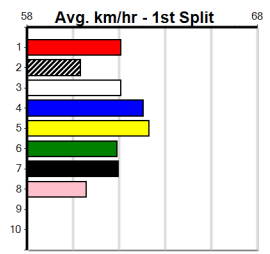

Bendigo
12
5:47PM
(VIC time)

JARROD LARKIN CONCRETING (300+ RANK)

Distance: 425m, Race Type: Grade 6, Total Prizemoney: $1,530
1st: $1,000, 2nd: $320, 3rd: $160, 4th: $50

BLACK SKY (4) can miss the kick but she does have a tremendous turn of foot and she has a fair bit on her rivals. EPISODE FIVE (6) has claims

Watchdog Tips: **4** **6** **2** **7** **Bet:** **Win 4**

1

HAVANA BLUEBIRD [6] **One paced, can push wide, prefer to watch** **$16.00**
BE Bitch Jun-22 Sire: MAGICAL BALE Dam: HAVANA MISS Trainer: Paul May (Inglewood)

Owner(s): C Curcio
Winning Distances: < 300m (0) 300 - 399m (0) 400 - 499m (2) 500 - 599m (0) 600 - 699m (0) > 700m (0)
Winning Weights: 26.3(2)

Form	Box	Wgt	Dist	Track	Date	Time	BON	Margin	1st/2nd (Time)	PIR	Checked	Comment	WR	Split 1	S/P	Grade
7th	(3)	25.9	390	SHP	R9	26-Aug-24	23.04	22.16	13.00 OUR REGARDS (22.16)	M/88	.	.	.	8.81	$39.40	X67
8th	(3)	26.0	425	BEN	R4	11-Sep-24	25.34	24.14	9.50L HARBOUR LIGHTS (24.70)	M/688	.	V14 W	.	6.86	$14.10	T3-6
6th	(8)	27.1	300	HVL	R10	29-Nov-24	17.83	16.75	2.25L DOWN SOUTH QUEEN	Q/7	.	.	.	4.53	$25.00	T3-RV
6th	(5)	26.7	425	BEN	R4	04-Dec-24	24.85	24.18	7.00L PERFECT LIAM (24.37)	M/556	.	SW W	.	6.79	$16.40	6G
6th	(8)	26.3	390	SHP	R9	12-Dec-24	22.69	21.78	8.00L TWILIGHT TORI (22.16)	S/55	.	SW W	.	8.73	$24.40	6G
4th	(3)	26.5	390	SHP	R11	19-Dec-24	23.09	22.10	6.50L GOT IMMUNITY (22.66)	M/77	.	.	.	8.92	$9.80	6G
5th	(2)	26.7	425	BEN	R11	01-Jan-25	25.06	24.10	2.75L UNINVITING (24.88)	S/455	.	W	.	6.81	$6.50	6G
8th	(5)	26.7	450	SHP	R8	09-Jan-25	26.60	25.57	15.00 EVOLVE (25.57)	M/788	.	W	.	7.22	$67.80	6G

Last 3 wins NOT included above

1st	(6)	26.3	425	BEN	R1	29-May-24	24.57	24.04	0.50L DALE'S CORNER (24.60)	M/112	.	.	.	6.69	$36.30	T3-M
1st	(6)	26.3	400	WGL	R3	11-Jul-24	23.62	23.08	1.00L WOODSIDE CRUISER (23.67)	M/33	.	W	.	8.63	$2.80	T3-7

Box History

Bx	1st	2nd	3rd	4th	5th	6th	7th	8th
1								
2								
3					1			
4						1	2	1
5					1	1		1
6	2							
7		1	1					1
8						3		1

Prize Best Starts Trk/Dts APM: $2530.00, 24.41(7)-19/6/24, 19-2-1-1, 5-1-0-0, 536