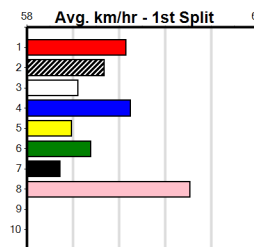

MANNINGS GREYHOUND COMPLEX (300+

Distance: 425m, Race Type: Maiden, Total Prizemoney: $1,530
1st: $1,000, 2nd: $320, 3rd: $160, 4th: $50

SANDY CHEEK (4) showed good early burn when placed here last time and she looks suited in this event. THAT'S MY TYPE (8) has been luckless to date and he should find this a little easier.

Watchdog Tips: 4 8 5 6 **Bet:** Box Quinella 4,8 ($10 for 1000%)

1

WHISTLING BY [M] **$21.00**

BD Bitch Oct-22 Sire: FERAL FRANKY Dam: WHISTLING BULLET

Owner(s): C Knott Trainer: Peter Knott (Carnegie)

Winning Distances: < 300m (0) 300 - 399m (0) 400 - 499m (0) 500 - 599m (0) 600 - 699m (0) > 700m (0)

Winning Weights:

Run	Dist	Wgt	Sex	Date	Time	Margin	Opponent	PIR	Checked	Comment	WR	Split 1	S/P	Grade
8th (3)	24.4	390	SHP	R1	01-Nov-24	23.72	21.88	24.00	REVITALISE (22.08)	M/78	.	.	W	8.78 $45.00 M
7th (6)	24.0	390	SHP	R1	09-Dec-24	24.24	21.77	21.00	EAT LESS JUNK (22.82)	S/78	.	V3	W	8.88 $57.70 M
7th (4)	24.4	425	BEN	R2	18-Dec-24	25.36	24.15	15.00	ARCADIA BELLE (24.35)	M/467	.	.	.	6.66 $106.30 T3-M
5th (8)	24.5	425	BEN	R3	01-Jan-25	25.23	24.10	11.00	GLOWING ETHICS (24.50)	S/665	.	.	.	6.88 $13.50 M
6th (8)	24.4	300	HVL	R1	10-Jan-25	17.64	16.80	7.50L	ZINZAN PLODDER (17.12)	M/8	.	.	.	4.26 $33.00 T3-M

Last 3 wins NOT included above

Box History

Bx	1st	2nd	3rd	4th	5th	6th	7th	8th
1								
2								
3								1
4							1	
5								
6							1	
7								
8					1	1		

Prize Best: $0.00
Starts: 25.23(8)-1/1/25
Trk/Dts: 5-0-0-0
APM: 2-0-0-0

2

WEEKEND WITNESS [M] **$12.00**

BD Bitch May-23 Sire: FERAL FRANKY Dam: GALWAY GRANGE

Owner(s): S Webb Trainer: Skye Webb (Eaglehawk)

Winning Distances: < 300m (0) 300 - 399m (0) 400 - 499m (0) 500 - 599m (0) 600 - 699m (0) > 700m (0)

Winning Weights:

Run	Dist	Wgt	Sex	Date	Time	Margin	Opponent	PIR	Checked	Comment	WR	Split 1	S/P	Grade
8th (6)	25.6	390	SHP	R9	06-Jan-25	23.86	22.07	12.00	ZORRILLA (23.07)	M/78	.	.	.	8.94 $3.70 M
7th (5)	25.2	425	BEN	R1	10-Jan-25	25.74	23.58	18.00	TIGER SHARK (24.48)	M/777	.	.	.	7.04 $65.10 M
7th (7)	25.3	350	HVL	R2	17-Jan-25	20.73	19.68	10.00	ASTON CROWN (20.05)	M/4	.	.	.	6.90 $50.00 T3-M

Last 3 wins NOT included above

Box History

Bx	1st	2nd	3rd	4th	5th	6th	7th	8th
1								
2								
3								
4								
5							1	
6								1
7								1
8								

Prize Best: $0.00
Starts: 25.74(5)-10/1/25
Trk/Dts: 3-0-0-0
APM: 1-0-0-0

3

VIKING RICK (NSW)[M] **$16.00**

BK Bitch Feb-23 Sire: WEST ON AUGIE Dam: VICTORIA'S KARA

Owner(s): J Dale Trainer: David Shovan (Powlett Plains)

Winning Distances: < 300m (0) 300 - 399m (0) 400 - 499m (0) 500 - 599m (0) 600 - 699m (0) > 700m (0)

Winning Weights:

Run	Dist	Wgt	Sex	Date	Time	Margin	Opponent	PIR	Checked	Comment	WR	Split 1	S/P	Grade
8th (8)	27.0	407	ROC	R1	14-Oct-24	25.76	23.65	27.00	ARNIE FERRARI (23.91)	M/78	.	.	W	9.91 $3.80 M
8th (5)	26.3	390	SHP	R3	09-Dec-24	23.38	21.77	14.00	AEROPLANE ARROW (22.45)	M/78	.	.	.	8.87 $24.10 M
7th (1)	26.5	390	BAL	R2	13-Dec-24	23.35	22.19	14.00	MAJOR LIGHTYEAR (22.44)	Q/47	.	.	W	8.79 $35.00 M
6th (7)	26.3	390	SHP	R2	19-Dec-24	23.39	22.10	9.00L	SCOTT INFLUENCE (22.77)	M/56	.	.	W	9.04 $22.80 M
8th (3)	26.1	425	BEN	R2	15-Jan-25	25.59	24.09	10.00	JODIE'S ANGEL (24.90)	M/688	.	.	.	6.93 $97.10 M

Last 3 wins NOT included above

Box History

Bx	1st	2nd	3rd	4th	5th	6th	7th	8th
1								1
2								
3								1
4								
5								1
6								
7							1	
8								1

Prize Best: $50.00
Starts: 25.59(3)-15/1/25
Trk/Dts: 5-0-0-0
APM: 1-0-0-0