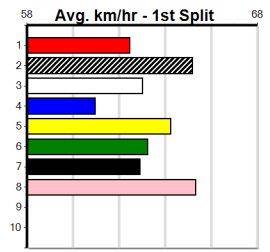

Bendigo
10
4:55PM
(VIC time)

SPORTSBET VOTE COUNT (300+ RANK)

Distance: 425m, Race Type: Grade 7, Total Prizemoney: $1,530
1st: $1,000, 2nd: $320, 3rd: $160, 4th: $50

ASTON CROWN (6) was impressive when placed here three runs back and he continues to improve with each run. ASTON MERRICK (8) has been placed in two of four here and he can settle on the speed. PINOT GRIGIO (3) won't be too far away

Watchdog Tips: **6** **8** **3** **5** **Bet:** **Win 6**

1

EAT LESS JUNK [7] *** SCRATCHED *** $7.50

BK Bitch Nov-22 Sire: FERAL FRANKY Dam: JUNK FOOD JUNKIE
Owner(s): A Lie
Winning Distances: < 300m (0) 300 - 399m (1) 400 - 499m (0) 500 - 599m (0) 600 - 699m (0) > 700m (0)
Winning Weights: 26.6(1)

Run	Pos	Wgt	Dist	Track	Date	Time	BOB	Margin	1st/2nd (Time)	PIR	Checked	Comment	WR	Split 1	S/P	Grade
4th	(4)	26.0	400	GEL	R3	28-Sep-24	23.03	22.46	7.50L SPEEDY EASY (22.54)	M/44	.	SW	.	8.71	$10.30	M
1st	(4)	26.6	390	SHP	R1	09-Dec-24	22.82	21.77	0.25L SCOTT SCOTCH (22.83)	S/53	.	.	.	8.79	$9.00	M
3rd	(6)	27.1	390	BAL	R1	24-Dec-24	22.71	22.09	3.5L AUNTY ETHEL (22.47)	M/53	.	.	.	8.64	$7.70	T3-7
4th	(6)	26.9	390	BAL	R10	30-Dec-24	22.80	22.30	6.50L HARLEY RIOT (22.35)	M/74	.	.	.	8.78	$3.50	T3-7
5th	(2)	26.6	400	WGL	R9	09-Jan-25	23.01	22.59	3.75L JACK'S ELATION (22.76)	M/54	.	.	.	8.54	$5.40	T3-7
7th	(1)	26.3	390	WBL	R3	16-Jan-25	22.93	21.83	11.00L LAURISTON GIRL (22.21)	M/77	.	.	.	9.11	$14.30	7

Last 3 wins NOT included above

Trainer: Jason Sharp (Lara)

Box History

Bx	1st	2nd	3rd	4th	5th	6th	7th	8th
1								1
2					1			
3								
4	1			1				
5								
6			1	1				
7								
8								

Prize Best	$1965.00
Starts	FSH
Trk/Dts	6-1-0-1
APM	0-0-0-0
	1599

2

FANTASTIC VEGAS (SA)[7] $16.00

BD Bitch Sep-22 Sire: FERNANDO BALE Dam: FANTASTIC SHELL
Owner(s): D Mckay
Winning Distances: < 300m (0) 300 - 399m (0) 400 - 499m (0) 500 - 599m (1) 600 - 699m (0) > 700m (0)
Winning Weights: 25.2(1)

Run	Pos	Wgt	Dist	Track	Date	Time	BOB	Margin	1st/2nd (Time)	PIR	Checked	Comment	WR	Split 1	S/P	Grade
5th	(5)	24.7	365	NOW	R1	16-Sep-24	21.84	20.45	13.00L ZIPPITY ZEAL (20.99)	6	6	.	.	9.00	$2.60	M
3rd	(8)	25.1	365	NOW	R1	28-Oct-24	21.79	20.42	14.00L SCOTCH EXPRESS (20.83)	5	5	.	.	9.03	$4.40	M
1st	(1)	25.2	520	DTO	R1	31-Oct-24	30.28	29.97	8.00L ZIPPING CLAVELL (30.84)	111	111	.	.	5.52	$15.00	M
6th	(1)	25.4	520	DTO	R7	07-Nov-24	31.10	30.25	4.25L FILL US IN (30.81)	336	336	.	.	5.59	$3.60	XM5
3rd	(8)	24.0	500	BEN	R5	14-Dec-24	28.98	28.54	5.00L BLACK SKY (28.64)	M/133	.	.	.	6.65	$8.90	7
6th	(4)	24.2	450	SHP	R7	19-Dec-24	26.45	25.45	11.00L KING CHERRY (25.74)	M/566	.	.	.	6.88	$6.00	X67
4th	(5)	24.5	500	BEN	R7	01-Jan-25	29.07	28.36	9.00L PIP (28.46)	M/333	.	SW R	.	6.82	$11.80	X67
5th	(1)	24.5	600	MEP	R2	15-Jan-25	35.83	34.68	12.00L MISTER MANFREDI (35.01)	Q/1224	.	.	.	9.12	$20.20	RW

Last 3 wins NOT included above

Trainer: Daniel Mckay (Toolleen)

Box History

Bx	1st	2nd	3rd	4th	5th	6th	7th	8th
1	1				1	1		
2								
3								
4							1	
5					1	1		
6								
7								
8			2	1				

Prize Best	$1705.00
Starts	FSTD
Trk/Dts	10-1-0-2
APM	0-0-0-0
	1064