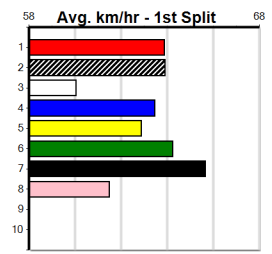

Bendigo
13 (E1)
6:07PM
(VIC time)

HANRAHAN PLUMBING (300+ RANK)

Distance: 425m, Race Type: Grade 5, Total Prizemoney: $1,530
1st: $1,000, 2nd: $320, 3rd: $160, 4th: $50

HALEIGH VELLA (2) hasn't had a lot of luck recently and she will appreciate the drop in class.
SPEEDY FLYNN (5) is better than his form indicates and he can settle on the speed. BLUE OPAL
ROCKS (4) has solid claims

Watchdog Tips: **2** **5** **4** **6** **Bet:** **Box Quinella 2,4,5 ($10 for 333.33%)**

1

BERRY BLUE EVIE [5] **Beaten in all four runs here, prefer to watch** **$12.00**
BE Bitch Dec-21 Sire: BAROOGA BRETT Dam: BIG BASH ELLYSE Trainer: Taylor Edwards (Broadford)

Owner(s): K Newport
Winning Distances: < 300m (0) 300 - 399m (5) 400 - 499m (0) 500 - 599m (0) 600 - 699m (0) > 700m (0)
Winning Weights: 26.7(1) 26.8(1) 27.4(1) 27.5(1) 28.3(1)

Box	1st	2nd	3rd	4th	5th	6th	7th	8th
1								
2					1			
3						2		2
4							1	2
5								2
6								2
7								2
8								2

6th (6) 28.6 390 SHP R6 14-Nov-24 23.57 22.08 13.00 DAKODA SUNSET (22.70) S/76 . . . . . 8.95 $22.80 5
5th (2) 28.4 300 HVL R11 20-Nov-24 17.25 17.01 3.75L ELLIOTT NESS (17.01) M/3 . . . . . 3.99 $8.10 5
7th (8) 28.5 300 HVL R11 27-Nov-24 17.43 16.81 4.75L QUEEN MAGGIE (17.11) M/7 . . . . . 4.09 $9.40 5
5th (2) 28.2 300 HVL R4 02-Dec-24 17.23 16.80 2.75L INTER TERRA (17.05) M/1 . . . . . 3.98 $13.80 5
7th (5) 28.0 390 SHP R13 12-Dec-24 22.87 21.78 11.00 BRAVADO (22.16) M/67 . . . . . SW . 8.86 $77.00 5
8th (4) 28.1 300 HVL R12 03-Jan-25 17.46 16.64 8.50L KING KABOOM (16.89) M/7 . . . . . 4.04 $19.50 T3-5
6th (1) 28.3 350 HVL R11 10-Jan-25 20.13 19.60 6.50L FEROCIOUS SANDY (19.70) M/3 . . . . . 6.66 $16.40 T3-5
5th (3) 28.5 425 BEN R5 16-Jan-25 25.30 24.16 14.00 MARINO (24.34) S/755 . . . . . 6.94 $26.60 T3-5

Last 3 wins NOT included above

1st	2nd	3rd	4th	5th	6th	7th	8th
1st (7) 26.8 300 HVL R11 12-Jan-24 16.94 16.73 1.5L MYSTIC KID (17.04) Q/1 . . . . . SW . 3.92 $1.40 T3-6							
1st (6) 26.7 300 HVL R12 12-Aug-24 17.33 16.88 1.5L RATTLESNAKE RUBY (17.42) Q/2 . . . . . 4.01 $3.70 5							
1st (4) 28.3 300 HVL R11 09-Oct-24 17.09 16.85 3.00L ROCKY HORROR (17.29) Q/1 . . . . . 3.93 $8.00 5