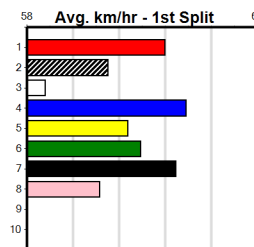

Bendigo

7

4:02PM

(VIC time)

AVARD CIVIL (1-3 WINS)(300+ RANK)

Distance: 500m, Race Type: Restricted Win, Total Prizemoney: $1,740
1st: $1,150, 2nd: $360, 3rd: $180, 4th: $50

RIPPING IT UP (8) powered to the line in his handy 24.62 win here and he is suited by the rise in distance. HIGHLAND JILL (2) was handily placed two runs back and she should be in the mix once again. VISTA VANADIUM (1) has solid claims

Watchdog Tips: **8** **2** **1** **4** **Bet:** **Win 8**

1

VISTA VANADIUM [7] **Solidly placed in his past two, well drawn, threat** **$4.60**

RBD Dog **Oct-22** Sire: ASTON RUPEE Dam: GYPSY VISTA Trainer: Paul Hammerstein (Ararat)

Owner(s): P Hammerstein
Winning Distances: < 300m (0) 300 - 399m (0) 400 - 499m (0) 500 - 599m (1) 600 - 699m (0) > 700m (0)
Winning Weights: 37.4(1)

Run	Pos	Dist	Time	Time	Margin	1st/2nd (Time)	PIR	Checked	Comment	WR	Split 1	S/P	Grade	
4th (4)	37.4	525	MEP	R9	04-Dec-24	30.56	29.74	5.00L	COOPER'S LEGACY (30.21)	Q/5665	. . . . .	5.22	$13.30 7	
2nd (8)	37.3	410	HOR	R3	13-Dec-24	23.77	23.27	3.25L	BUFFALO COWBOY (23.55)	S/44	. . . . .	10.73	$1.90 X67	
4th (8)	37.4	512	MTG	R4	19-Dec-24	30.48	29.85	6.00L	ASTON BRIGHT (30.06)	. . . . .	. . . . .	4.57	$2.90 RWH	
5th (3)	37.5	512	MTG	R9	22-Dec-24	30.47	29.87	8.50L	ASTON MAI TAI (29.87)	0	VINJ(5)	. . . . .	4.59	$12.00 6
5th (6)	36.9	500	BEN	R7	27-Dec-24	28.61	27.87	3.5L	TALK BACKS BACK (28.38)	M/655	. . . . .	6.82	$11.00 X67	
8th (7)	37.1	350	HVL	R10	29-Dec-24	19.98	19.12	11.00L	TALK IS CHEAP (19.25)	M/8	. . . . .	6.87	$49.40 RWH	
2nd (5)	36.4	512	MTG	R3	09-Jan-25	30.52	30.13	5.50L	OREGON CALDWELL (30.13)	. . . . .	. . . . .	4.77	$2.80 RW	
2nd (7)	36.2	500	BEN	R7	15-Jan-25	28.85	28.39	3.00L	FLYING ROCCO (28.65)	M/744	. . . . .	6.93	$6.70 7	

Last 3 wins NOT included above

Run	Pos	Dist	Time	Time	Margin	1st/2nd (Time)	PIR	Checked	Comment	WR	Split 1	S/P	Grade
1st (2)	37.4	525	MEP	R2	06-Nov-24	30.51	29.90	4.25L	OREGON INDRAH (30.79)	Q/1222	. . . . .	5.22	$8.10 MH

Prize Best Starts Trk/Dts APM: $6555.00, 28.61(6)-27/12/24, 24-1-8-1, 2-0-1-0, 3886

2

HIGHLAND JILL [7] **Solidly placed two runs back, early pace, danger** **$6.00**

BK Bitch **Dec-22** Sire: FERAL FRANKY Dam: INNOCENT DIVA Trainer: Gary Hansen (Daisy Hill)

Owner(s): G Hansen
Winning Distances: < 300m (0) 300 - 399m (0) 400 - 499m (1) 500 - 599m (0) 600 - 699m (0) > 700m (0)
Winning Weights: 27.1(1)

Run	Pos	Dist	Time	Time	Margin	1st/2nd (Time)	PIR	Checked	Comment	WR	Split 1	S/P	Grade
5th (7)	27.2	425	BEN	R1	22-Nov-24	25.41	23.58	14.00L	BLACK FALCON (24.44)	S/775	. . . . .	6.97	$13.60 M
5th (5)	27.1	425	BEN	R1	29-Nov-24	24.95	23.63	11.00L	FEIKUI CALVIN (24.24)	M/334	. . . . .	6.75	$68.70 M
2nd (8)	27.1	425	BEN	R1	04-Dec-24	25.23	24.18	0.50L	CLASSY WILLOW (25.20)	M/464	. . . . .	6.76	$3.30 M
1st (7)	27.1	425	BEN	R1	11-Dec-24	24.89	24.14	0.25L	SUNDOWNER (24.90)	Q/111	. . . . .	6.70	$14.90 T3-M
8th (4)	26.8	425	BEN	R4	18-Dec-24	25.55	24.15	13.00L	BOO BOO GIBLET (24.69)	M/458	. . . . .	6.76	$22.40 T3-7
5th (8)	26.5	425	BEN	R9	01-Jan-25	25.06	24.10	5.50L	KURRACA JINNIE (24.69)	S/775	. . . . .	6.84	$21.10 7
2nd (5)	26.5	425	BEN	R9	08-Jan-25	24.53	23.64	5.50L	PAW UCARTY (24.15)	M/233	. . . . .	6.59	$13.20 T3-7
7th (5)	26.0	425	BEN	R4	15-Jan-25	25.21	24.09	16.00L	COME ON MANGO (24.12)	M/887	. . . . .	6.89	$40.20 7

Last 3 wins NOT included above

Prize Best Starts Trk/Dts APM: $1640.00, FSTD, 8-1-2-0, 0-0-0-0, 1376