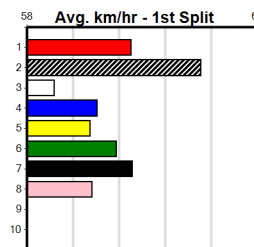

SPORTSBET MAKE IT A MULTI (300+ RANK)

Distance: 425m, Race Type: Grade 7, Total Prizemoney: $1,530
1st: $1,000, 2nd: $320, 3rd: $160, 4th: $50

BASEMENT (6) showed some promise in his first prep and he can atone for his two luckless runs since resuming. LIFE AWAITS (4) is better than his past few runs and he should settle on the speed.

Watchdog Tips: 6 4 8 1 **Bet:** Win 6

1

SLINGER [7] **Far from disgraced last time, well drawn, place** **$7.50**
WBD Dog Feb-22 Sire: FERNANDO BALE Dam: COSMIC SPARKLE Trainer: Bruce Jacobs (Carisbrook)
Owner(s): B Jacobs
Winning Distances: < 300m (0) 300 - 399m (0) 400 - 499m (1) 500 - 599m (0) 600 - 699m (0) > 700m (0)
Winning Weights: 30.9(1)

8th	7th	6th	5th	4th	3rd	2nd	1st	Time	Margin	1st/2nd (Time)	PIR	Checked	Comment	WR	Split 1	S/P	Grade
8th (8)	31.3	390	BAL	R2	20-Nov-24	23.27	21.84	18.00	BETTER LIGHT UP (22.06)	S/77	.	.	.	.	8.81	$56.90	RW
6th (2)	31.0	400	GEL	R10	26-Nov-24	23.22	22.58	9.50L	MY BOY PARKER (22.58)	M/44	.	.	.	.	8.56	$34.20	7
6th (5)	31.1	390	BAL	R9	09-Dec-24	23.19	22.11	4.00L	BOROUGH BOUND (22.92)	M/66	.	.	.	.	8.60	$33.70	T3-7
3rd (2)	30.6	410	HOR	R3	13-Dec-24	23.84	23.27	4.25L	BUFFALO COWBOY (23.55)	M/33	.	.	.	.	10.59	$23.50	X67
6th (7)	30.8	390	SHP	R4	19-Dec-24	23.11	22.10	11.00	MARIONVALE KEV (22.38)	S/66	.	.	.	.	8.85	$23.60	7
7th (5)	30.7	425	BEN	R9	01-Jan-25	25.40	24.10	11.00	KURRACA JINNIE (24.69)	M/467	.	.	.	.	6.78	$15.60	7
4th (6)	30.4	425	BEN	R9	08-Jan-25	24.84	23.64	10.00	PAW UCARTY (24.15)	M/566	.	.	.	.	6.83	$10.30	T3-7
3rd (2)	30.7	425	BEN	R2	16-Jan-25	24.85	24.16	5.50L	REDBACK EXPRESS (24.48)	M/222	.	.	.	.	6.79	$26.50	T3-7

Last 3 wins NOT included above

1st (2)	30.9	410	HOR	R1	12-Apr-24	23.98	23.58	1.00L	PACK YOUR BAGS (24.04)	M/44	.	.	SW	.	10.69	$4.20	M

Prize Best Starts Trk/Dts APM: $4325.00, 24.79(2)-19/6/24, 32-1-4-6, 4-0-0-1, 1350

2

WARDAN JILUNGIN [7] ***** SCRATCHED ***** **$8.00**
BK Bitch Mar-22 Sire: ASTON DUKE Dam: TIBIALIS Trainer: Leland Medcraft (Kamarooka)
Owner(s): Whitson and Medcraft (SYN), L Medcraft, S Medcraft, A Whitson
Winning Distances: < 300m (0) 300 - 399m (1) 400 - 499m (0) 500 - 599m (0) 600 - 699m (0) > 700m (0)
Winning Weights: 26.7(1)

2nd (6)	26.3	500	BEN	R5	14-Aug-24	28.93	28.07	6.00L	ESPRESSO BABE (28.51)	Q/122	.	.	.	.	6.56	$13.10	T3-RW
5th (2)	26.5	500	BEN	R5	28-Aug-24	28.99	28.26	11.00	KRAKEN ROLL (28.26)	Q/134	.	.	.	.	6.52	$14.90	T3-7
5th (6)	26.8	450	SHP	R5	05-Sep-24	25.93	25.41	2.00L	PAW QUAIL (25.80)	Q/123	.	.	.	.	6.70	$48.90	T3-RW
2nd (4)	26.2	390	BAL	R1	24-Dec-24	22.69	22.09	3.25L	AUNTY ETHEL (22.47)	Q/11	.	.	.	.	8.38	$19.00	T3-7
6th (7)	26.1	390	SHP	R4	02-Jan-25	23.30	22.20	9.00L	BONE SHAKER (22.67)	M/34	.	.	.	.	8.68	$28.40	T3-7
6th (6)	26.0	425	BEN	R3	08-Jan-25	24.87	23.64	18.00	CHATTANOOGA (23.64)	Q/256	.	.	.	.	6.58	$64.00	T3-7
5th (3)	25.9	390	BAL	R3	13-Jan-25	22.99	22.08	11.00	JUICY GOSSIP (22.25)	M/46	.	.	.	.	8.69	$26.50	T3-7
8th (8)	25.8	450	BAL	R6	18-Jan-25	26.78	25.46	18.00	LUNA'S GIRL (25.59)	M/778	.	.	SW	.	6.92	$94.10	T3-7

Last 3 wins NOT included above

1st (7)	26.7	300	HVL	R2	08-Mar-24	17.28	16.71	0.25L	HARD ROTOR/RIPPED	M/2	.	.	.	.	3.93	$11.30	T3-M

Prize Best Starts Trk/Dts APM: $4420.00, 24.67(2)-13/3/24, 42-1-9-2, 9-0-1-0, 1356