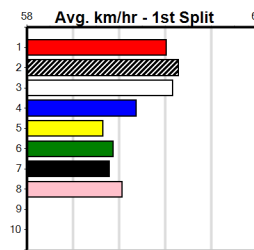

GRAY'S BENDIGO (300+ RANK)

Distance: 425m, Race Type: Grade 5, Total Prizemoney: $1,530
1st: $1,000, 2nd: $320, 3rd: $160, 4th: $50

WILD REPUTATION (7) will find this easier than his most recent racing and he can assume control before the bend. ZIPPING SWAZI (8) has a good record from wide draws and she can settle on the speed. KISS ME RUBY (6) has claims

Watchdog Tips: 7 8 1 5 Bet: Win 7

MY GIRL KELLIE [5] Handy effort two runs back, well drawn, respect $3.60
Owner(s): A Blake
Winning Distances: < 300m (0) 300 - 399m (0) 400 - 499m (5) 500 - 599m (1) 600 - 699m (0) > 700m (0)
Box History table and Prize Best Starts Trk/Dts APM

LEKTRA APRIL [5] Well beaten when placed last time, tough ask $16.00
Owner(s): J Hooke
Winning Distances: < 300m (0) 300 - 399m (7) 400 - 499m (5) 500 - 599m (2) 600 - 699m (0) > 700m (0)
Box History table and Prize Best Starts Trk/Dts APM

ROCKET SUSIE [5] First look here, likely to need the run, tested $18.00
Owner(s): N Walsh
Winning Distances: < 300m (0) 300 - 399m (1) 400 - 499m (4) 500 - 599m (0) 600 - 699m (0) > 700m (0)
Box History table and Prize Best Starts Trk/Dts APM

ISHMY BELLE [5] Long time since her last win, place preferred $12.00
Owner(s): K Doidge
Winning Distances: < 300m (0) 300 - 399m (0) 400 - 499m (4) 500 - 599m (0) 600 - 699m (0) > 700m (0)
Box History table and Prize Best Starts Trk/Dts APM

SMILING BEE [5] Strong effort to score last time, put in exotics $8.00
Owner(s): J Hooke
Winning Distances: < 300m (0) 300 - 399m (0) 400 - 499m (3) 500 - 599m (0) 600 - 699m (0) > 700m (0)
Box History table and Prize Best Starts Trk/Dts APM