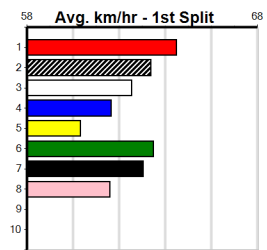

SHIMA SHINE AT STUD (300+ RANK)

Distance: 425m, Race Type: Grade 7, Total Prizemoney: $1,530
1st: $1,000, 2nd: $320, 3rd: $160, 4th: $50

NICK'S MATE (5) hit the line solidly in his 22.65 Shepparton win and he looks suited once again.
ASTON RIOT (7) has pace to burn

Watchdog Tips: 5 7 8 1 **Bet:** Box Trifecta 5,7,8 ($10 for 166.67%)

1

PATRIOT QUINCEY [7] **$6.00**

F Bitch Jan-23 Sire: AUSSIE INFRARED Dam: PATRIOT TUBMAN

Owner(s): A Bradley Trainer: Dean Elliot (Wellsford)

Winning Distances: < 300m (0) 300 - 399m (1) 400 - 499m (0) 500 - 599m (0) 600 - 699m (0) > 700m (0)

Winning Weights: 27.5(1)

7th (2)	27.7	300	HVL	R2	29-Dec-24	17.51	16.51	11.00	BUTTERFLY GIRL (16.77)	M/5	4.07	$13.00	M
4th (2)	27.6	350	HVL	R1	05-Jan-25	19.97	19.08	6.50L	CLYDE (19.52)	M/3	6.65	$26.50	M
1st (4)	27.5	390	SHP	R1	11-Jan-25	22.77	22.09	0.25L	ASTON CROWN (22.78)	Q/11	8.61	$7.40	M
6th (7)	27.5	425	BEN	R2	16-Jan-25	25.20	24.16	11.00	REDBACK EXPRESS (24.48)	M/666	6.99	$18.90	T3-7

Last 3 wins NOT included above

Box History

Bx	1st	2nd	3rd	4th	5th	6th	7th	8th
1								
2								
3				1				1
4	1							
5								
6								
7						1		
8								

Prize Best $1075.00
Starts 25.20(7)-16/1/25
Trk/Dts 4-1-0-0
APM 1-0-0-0
1075

2

WHERE TO NEXT [7] Biks **$21.00**

BK Dog Mar-22 Sire: RAW ABILITY Dam: UP THE AMOUNT

Owner(s): Greysynd Racing (SYN), W Owen, J Chilcott, A Long Trainer: Julie Chilcott (Heathcote)

Winning Distances: < 300m (0) 300 - 399m (0) 400 - 499m (1) 500 - 599m (0) 600 - 699m (0) > 700m (0)

Winning Weights: 33.4(1)

4th (6)	34.1	450	SHP	R5	28-Nov-24	26.07	25.42	9.50L	WHODAT DUCHESS (25.42)	S/444	6.95	$37.90	X67
4th (1)	34.1	500	BEN	R7	04-Dec-24	29.07	28.34	7.50L	KALINYA (28.56)	M/444	6.85	$7.40	X67
3rd (8)	33.7	425	BEN	R11	11-Dec-24	24.57	24.14	5.50L	CHERRY TIME (24.21)	M/664	6.76	$29.40	T3-7
5th (2)	34.1	500	BEN	R9	18-Dec-24	29.12	28.15	3.5L	REBEL THINKER (28.88)	M/666	6.76	$22.50	T3-7
8th (1)	34.2	500	BEN	R7	27-Dec-24	29.52	27.87	17.00	TALK BACKS BACK (28.38)	S/777	6.88	$42.20	X67
7th (6)	33.9	350	HVL	R9	03-Jan-25	20.14	19.51	9.00L	HOBBS GOBLIN (19.51)	M/6	6.87	$46.80	T3-7
8th (5)	34.2	450	SHP	R5	11-Jan-25	26.36	25.44	12.00	RED ROCKS BEAUTY (25.52)	M/677	6.97	$51.10	7
3rd (3)	34.1	425	BEN	R3	16-Jan-25	24.89	24.16	1.00L	ZERO PREDATOR (24.84)	M/332	6.80	$12.80	T3-7

Last 3 wins NOT included above

1st (1)	33.4	450	SHP	R3	31-Oct-24	26.32	25.48	0.50L	TENTEN (26.34)	M/312	6.80	$8.00	T3-M

Box History

Bx	1st	2nd	3rd	4th	5th	6th	7th	8th
1	1	1		2	1			1
2		2		2	1			1
3			1	1		1		
4							1	1
5			1				1	1
6	2		1	2	1	2		
7				2	1	1	2	
8			2	2				

Prize Best $4590.00
Starts 24.52(7)-1/3/24
Trk/Dts 38-1-5-4
APM 10-0-2-2
1877