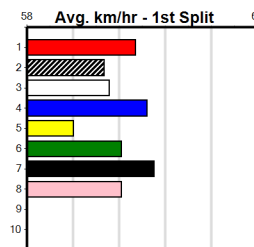

BENDIGO ADVERTISER (300+ RANK)

1

2:04PM

(VIC time)

Distance: 425m, Race Type: Maiden, Total Prizemoney: $1,530
1st: $1,000, 2nd: $320, 3rd: $160, 4th: $50

AMRON BUSTER (5) has been solidly placed in his past three and he will continue to improve with more racing. FRANCESCA ROSE (6) has been placed in two of three here and she will get a nice cart across early. BE FRANK (8) has solid claims

Watchdog Tips: **5** **6** **8** **2** **Bet:** Box Quinella 5,6,8 ($10 for 333.33%)

1

GUNAI MAVERICK [M] Long time maiden but has some talent, place hope **$10.00**

BD Dog Mar-22 Sire: ALLEN DEED Dam: GUNAI LEXI
Owner(s): The Unbeatable Four (SYN), L Jovanovski, J Martin, T Martin, T Jovanovski Trainer: George Kantzidis (Woodstock)
Winning Distances: < 300m (0) 300 - 399m (0) 400 - 499m (0) 500 - 599m (0) 600 - 699m (0) > 700m (0)

Winning Weights:

Rank	Time	Dist	Track	Date	Time	BOB	Margin	1st/2nd (Time)	PIR	Checked	Comment	WR	Split 1	S/P	Grade
6th (1)	30.8	450	SHP	R3	07-Nov-24	26.73	25.42	15.00 INSANE (25.72)	M/356	.	VO	.	6.99	$8.00	T3-M
7th (3)	29.9	390	SHP	R1	16-Nov-24	22.96	22.01	4.25L REDBACK EXPRESS (22.67)	Q/77	.	.	.	8.93	$18.20	M
2nd (7)	29.4	400	GEL	R1	28-Nov-24	23.29	22.55	4.00L BLOW TORCH (23.01)	Q/22	.	W	.	8.53	$24.00	MH
8th (5)	30.2	400	GEL	R1	06-Dec-24	23.62	22.31	16.00 MAV REIKO (22.50)	M/88	.	W	.	8.99	$110.20	MF
8th (8)	30.6	350	HVL	R2	20-Dec-24	20.02	19.36	7.00L WILE COYOTE (19.53)	M/4	.	SW	W	6.71	$23.80	T3-M
7th (1)	30.6	425	BEN	R1	27-Dec-24	25.34	23.73	17.00 GUNAI CYCLONE (24.21)	M/777	.	.	.	6.85	$60.90	MH
7th (8)	30.5	390	SHP	R1	09-Jan-25	23.53	22.20	15.00 KRUGER ICON (22.51)	S/77	.	.	.	9.18	$27.10	M
7th (4)	30.6	425	BEN	R2	15-Jan-25	25.33	24.09	6.50L JODIE'S ANGEL (24.90)	M/877	.	.	.	7.01	$46.80	M

Last 3 wins NOT included above

Box History

Bx	1st	2nd	3rd	4th	5th	6th	7th	8th
1		3		1			2	4
2				1				
3			1					
4							2	1
5					1		1	2
6			2	1				
7	1		2				1	
8			2			1	1	1

Prize Best $2730.00
Starts 24.57(8)-25/9/24
Trk/Dts 32-0-4-5
APM 16-0-3-4
1196

2

SAXON RAIDER [M] Can show early speed at times, keep safe **$7.50**

F Dog Dec-21 Sire: BUCKLE UP WES Dam: LANCOME LADY
Owner(s): H Boehmke Trainer: Thomas Boehmke (Narewillock)
Winning Distances: < 300m (0) 300 - 399m (0) 400 - 499m (0) 500 - 599m (0) 600 - 699m (0) > 700m (0)

Winning Weights:

Rank	Time	Dist	Track	Date	Time	BOB	Margin	1st/2nd (Time)	PIR	Checked	Comment	WR	Split 1	S/P	Grade
ST (-)	31.1	500	BEN	R1	28-Aug-24	29.56		1.00L Trial Cleared	M/22	.	3of5	.	6.72	.	ST
2nd (6)	31.7	425	BEN	R1	11-Sep-24	24.89	24.14	1.00L ASTON GEIKO (24.82)	M/321	.	.	.	6.78	$16.00	T3-M
6th (6)	32.0	425	BEN	R1	26-Sep-24	25.34	24.09	12.00 IS IT ME (24.55)	S/866	.	.	.	6.84	$25.80	T3-M
5th (2)	32.8	425	BEN	R2	09-Oct-24	25.91	23.99	25.00 PINK FLAMINGO (24.20)	M/455	.	.	.	6.73	$16.50	T3-M
8th (6)	32.8	425	BEN	R1	27-Nov-24	26.17	24.03	31.00 BLACK SKY (24.03)	M/488	.	V7	.	6.82	$130.60	T3-M
8th (1)	32.4	425	BEN	R1	18-Dec-24	25.49	24.15	16.00 PAW VANCOUVER (24.39)	M/677	.	.	.	6.76	$55.20	T3-M
3rd (5)	32.7	425	BEN	R3	01-Jan-25	25.09	24.10	8.50L GLOWING ETHICS (24.50)	Q/244	.	.	.	6.80	$48.20	M
7th (4)	32.8	425	BEN	R1	08-Jan-25	25.07	23.64	15.00 VALLETTA FLASH (24.09)	M/676	.	.	.	6.78	$228.50	T3-M

Last 3 wins NOT included above

Box History

Bx	1st	2nd	3rd	4th	5th	6th	7th	8th
1					1			1
2		1		1	1			1
3								
4				1		1	1	
5			1			2		
6	1					2		1
7					1			
8		1					1	

Prize Best $1060.00
Starts 24.72(8)-17/7/24
Trk/Dts 19-0-2-2
APM 18-0-2-2
478