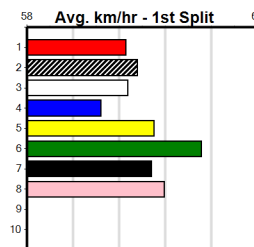

SPORTSBET BS RESPONSIBLY (300+ RANK)

Distance: 500m, Race Type: Grade 5, Total Prizemoney: $1,740
1st: $1,150, 2nd: $360, 3rd: $180, 4th: $50

MCIVOR ALFY (2) owns a solid 28.47 PB here and he will be strong in the closing stages.
ARTIFICIAL BLUE (5) has claims

Watchdog Tips: 2 5 8 1 **Bet:** Box Quinella 2,5 ($10 for 1000%)

Form Box	Wgt	Dist	Track	Date	Time	BON	Margin	1st/2nd (Time)	PIR	Checked	Comment	WR	Split 1	S/P	Grade
BEN OLLIE [5]															
BD Dog Feb-21 Sire: MAGICAL BALE Dam: ONE STEP AHEAD															
Owner(s): V Giles Trainer: Vivianne Giles (Bamawm)															
Winning Distances: < 300m (0) 300 - 399m (1) 400 - 499m (4) 500 - 599m (0) 600 - 699m (0) > 700m (0)															
Winning Weights: 33.9(1) 34.5(1) 34.6(1) 34.7(1) 34.8(1)															
4th (4)	34.1	500	BEN	R8	18-Sep-24	28.91	28.46	6.50L APPLICANT (28.48)	M/854	.	.	W	7.05	$26.70	T3-5
5th (1)	34.4	425	BEN	R5	26-Sep-24	24.59	24.09	5.00L CAN'T PARK THERE (24.25)	M/887	.	.	.	6.84	$15.40	T3-5
3rd (6)	34.6	425	BEN	R4	02-Oct-24	24.45	23.88	0.50L TAKE A SHINE (24.42)	M/653	.	.	W	6.82	$13.20	SH
7th (2)	34.6	500	BEN	R8	09-Oct-24	29.25	28.32	8.50L TOM'S BOURBSKI (28.68)	M/666	.	.	W	7.08	$7.20	T3-5
4th (1)	34.9	500	BEN	R6	16-Oct-24	28.70	28.28	1.00L CRUDE (28.64)	M/544	.	.	W	6.86	$6.80	5
7th (3)	35.1	500	BEN	R8	23-Oct-24	28.81	28.41	4.50L THIEF RETURNS (28.50)	M/565	.	.	W	6.77	$37.00	T3-5
6th (5)	34.3	300	HVL	R4	13-Dec-24	17.52	16.78	4.50L INTER CYBORG (17.22)	S/8	.	.	.	4.20	$5.10	T3-5
2nd (4)	35.1	350	HVL	R7	13-Jan-25	20.20	19.58	0.75L ROLLING COAL (20.15)	S/7	.	.	.	6.91	$9.20	5
Last 3 wins NOT included above															
1st (4)	34.7	450	BAL	R5	23-Sep-23	25.58	25.58	1.00L FULL SPEED AHEAD (25.64)	M/322	.	.	.	6.77	$3.50	X67
1st (4)	34.8	410	HOR	R12	05-Apr-24	23.62	23.32	4.00L TYPHOON THOMAS (23.90)	M/33	.	.	.	10.56	$1.90	T3-5
1st (7)	34.6	410	HOR	R7	12-Apr-24	23.72	23.58	2.50L SUTTON'S SKY (23.89)	M/22	.	.	W	10.45	$2.30	5

Box History

Bx	1st	2nd	3rd	4th	5th	6th	7th	8th
1			3	2	3			
2		2	1	3			1	1
3	1	2	2		1	1	1	1
4	2	2	1	2	1		1	1
5	1		1	1	1	1	1	2
6		3	2		1	1	1	1
7	1	5	3				2	1
8		1		1	1	1		

Prize Best Starts Trk/Dts APM
$16630.00
28.50(6)-3/6/23
66-5-15-13
17-0-6-2
1559