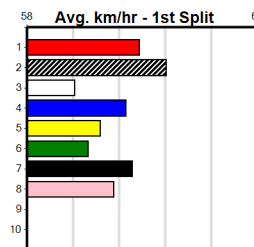

GREYHOUND CLUBS VICTORIA (300+ RANK)

Distance: 425m, Race Type: Maiden, Total Prizemoney: $1,530
1st: $1,000, 2nd: $320, 3rd: $160, 4th: $50

AMRON BONNIE (5) showed some improvement here two runs back and she can go one better today. ALL CHORES DONE (8) was far from disgraced here last time and she will get plenty of room early on. HECTIC HARRY (2) has claims

Watchdog Tips: **5** **8** **2** **4** **Bet:** **Win 5**

1

WHIPSTICK JORDAN [M] **One paced, may get buried back early, no** **$21.00**
BK Dog Jan-23 Sire: AUSSIE INFRARED Dam: FAUN FLAME
Owner(s): Whipstick Kennels (SYN), C Jackson, C Taylor Trainer: Cameron Taylor (Neilborough)
Winning Distances: < 300m (0) 300 - 399m (0) 400 - 499m (0) 500 - 599m (0) 600 - 699m (0) > 700m (0)
Winning Weights:
7th (6) 32.2 390 SHP R2 14-Oct-24 23.35 21.74 13.00 ASTON MERRICK (22.45) M/77 9.16 $12.60 M
7th (3) 32.2 390 BAL R2 24-Oct-24 23.54 22.08 16.00 HOOKED ON YUKI (22.43) M/34 8.59 $64.20 M
7th (6) 32.2 425 BEN R2 29-Oct-24 25.18 24.05 7.50L DALE'S CORNER (24.68) S/877 6.99 $7.20 M
5th (8) 32.9 390 WBL R2 23-Dec-24 23.44 22.21 4.75L PAW HULL (23.11) M/22 8.98 $5.90 M
8th (2) 32.6 425 BEN R3 01-Jan-25 25.46 24.10 14.00 GLOWING ETHICS (24.50) M/556 6.84 $6.00 M
4th (3) 33.0 450 WBL R3 07-Jan-25 26.74 25.35 12.00 WINSLOW WISH (25.91) M/224 6.80 $64.50 M
7th (8) 32.7 350 HVL R2 10-Jan-25 20.22 19.60 3.00L ZINZAN HOLLY (20.02) M/7 6.86 $30.00 T3-M
3= (5) 32.8 350 HVL R2 17-Jan-25 20.46 19.68 6.00L ASTON CROWN (20.05) Q/1 6.72 $34.00 T3-M
Last 3 wins NOT included above

Box History

Bx	1st	2nd	3rd	4th	5th	6th	7th	8th
1								
2								1
3			1				1	
4								
5		1						
6							2	
7								
8				1			1	

Prize Best	$155.00
Starts	25.18(6)-29/10/24
Trk/Dts	8-0-0-1
APM	2-0-0-0
	155

2

HECTIC HARRY [M] **Better than form, has early speed, threat** **$4.60**
RF Dog Feb-23 Sire: FERAL FRANKY Dam: MISS RHUBARB
Owner(s): AVA'S (SYN), D Torr, J Torr Trainer: David Torr (Woodvale)
Winning Distances: < 300m (0) 300 - 399m (0) 400 - 499m (0) 500 - 599m (0) 600 - 699m (0) > 700m (0)
Winning Weights:
3rd (5) 32.6 425 BEN R2 25-Oct-24 24.57 23.88 9.00L LAMIA NONNA MARY (23.96) Q/222 6.64 $25.10 M
6th (5) 33.1 390 SHP R1 01-Nov-24 23.01 21.88 14.00 REVITALISE (22.08) Q/45 8.56 $9.20 M
F (6) 33.0 410 HOR R1 09-Nov-24 0.00 22.98 . PAW EDEN (23.47) M/88 11.08 $4.70 M
3rd (2) 32.7 390 SHP R1 05-Dec-24 23.10 22.18 1.5L PAW ILLABO (23.01) M/11 8.71 $5.70 T3-M
8th (3) 32.6 390 SHP R1 12-Dec-24 23.95 21.78 21.00 MAGIC TIGERESS (22.54) M/88 9.36 $4.00 M
4th (5) 32.0 390 SHP R2 02-Jan-25 22.91 22.20 7.50L KEY PILLARS (22.41) M/44 8.67 $9.60 T3-M
Last 3 wins NOT included above

Box History

Bx	1st	2nd	3rd	4th	5th	6th	7th	8th
1								
2		1						
3								1
4								
5		1	1		1			
6								
7								
8								

Prize Best	$595.00
Starts	24.57(5)-25/10/24
Trk/Dts	6-0-0-2
APM	1-0-0-1
	439