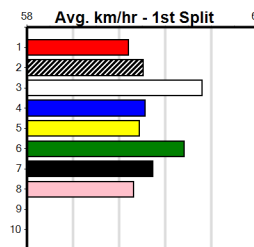

AG TYRES AND WHEELS (300+ RANK)

Distance: 425m, Race Type: Grade 5, Total Prizemoney: $1,530
1st: $1,000, 2nd: $320, 3rd: $160, 4th: $50

MORE BOOST RICO (7) can be hard to follow but he returned to form with a handy 22.22 Ballarat win last time out. UNSURPASSED (8) has been placed in three of five here and he will get plenty of room early on. TESSA ORCHID (1) has the right draw

Watchdog Tips: **7** **8** **1** **6** **Bet:** **Box Trifecta 1,6,7,8 ($10 for 41.67%)**

Form	Box	Wgt	Dist	Track	Date	Time	BON	Margin	1st/2nd (Time)	PIR	Checked	Comment	WR	Split 1	S/P	Grade

1

TESSA ORCHID [5]

Drawn to be prominent throughout, can threaten

$8.00

BK Bitch **May-21** Sire: SHIMA SHINE Dam: TESSA ALLEN
Owner(s): L Medcraft Trainer: Leland Medcraft (Kamarooka)

Winning Distances: < 300m (0) 300 - 399m (4) 400 - 499m (5) 500 - 599m (0) 600 - 699m (0) > 700m (0)

Winning Weights: 26.1(1) 26.3(1) 26.5(2) 26.6(1) 27.1(1) 27.2(2) 27.6(1)

5th (8)	27.0	460	GEL	R6	26-Nov-24	26.71	25.91	11.00	FIGHTING BOXER (25.95)	M/445	.	.	.	6.95	$54.00	X45
5th (8)	27.3	425	BEN	R10	04-Dec-24	24.64	24.18	6.50	CLASSY SHIFTER (24.22)	M/665	.	.	.	6.77	$13.50	5
3rd (4)	27.2	460	GEL	R8	10-Dec-24	26.27	25.99	1.00	LAGIN' ABLETT (26.21)	Q/111	.	.	.	6.51	$22.10	5
6th (2)	27.1	425	BEN	R7	14-Dec-24	24.76	24.07	10.00	ROBINHILL PRINCE (24.07)	M/686	.	.	.	6.79	$22.00	X45
6th (4)	27.1	450	SHP	R6	19-Dec-24	26.00	25.45	8.00	BLACK SPECTRE (25.45)	M/577	.	.	.	6.82	$32.70	5
3rd (4)	27.1	450	BAL	R7	24-Dec-24	26.01	25.09	13.00	BLUE VENDETTA (25.15)	Q/222	.	.	.	6.67	$12.40	T3-5
1st (2)	27.6	390	BAL	R14	13-Jan-25	22.57	22.08	1.25L	HERE FOR GLORY (22.65)	M/33	.	.	.	8.61	$3.70	T3-5
7th (2)	27.4	390	BAL	R12	18-Jan-25	23.06	22.22	8.00	NICE ONE TOM (22.51)	M/76	.	.	.	8.83	$14.30	T3-5

Last 3 wins NOT included above

1st (5)	26.3	450	BAL	R6	09-Oct-23	25.75	25.60	1.25L	SIALA GIBLET (25.82)	M/111	.	.	.	6.62	$5.10	T3-5
1st (5)	27.2	390	BAL	R4	07-Jul-24	22.50	22.17	3.5L	LALA SPEED (22.74)	M/11	.	.	SW	8.60	$13.00	T3-5
1st (2)	27.1	450	SHP	R8	19-Jul-24	25.70	25.70	2.25L	MISS IMMY LEE (25.85)	M/111	.	.	.	6.65	$9.70	5

Box History

Bx	1st	2nd	3rd	4th	5th	6th	7th	8th
1								
2	3	3	2	3	2	3	1	
3	2	2	2	2	1	1	1	1
4	1	4	4	1	1	2	1	
5	2	1	2	1	1	1	1	2
6				1	1	1		3
7	1			1	3	2		1
8		1	1	4	2			1

Prize Best Starts Trk/Dts APM: $19395.00, 24.44(7)-29/10/24, 85-9-12-13, 15-0-1-3, 3008