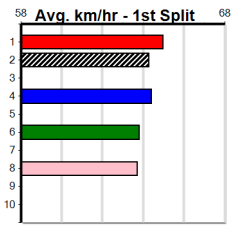

Horsham

SPORTSBET GO THE BLUE DOG (300+RA)

Distance: 410m, Race Type: Grade 5, Total Prizemoney: $1,530
1st: $1,000, 2nd: $320, 3rd: $160, 4th: $50

7

9:34PM

(VIC time)

Watchdog Tips:

0 0 0 0

Bet:

Form Box Weight Dist Track Date Time BON Margin 1st/2nd (Time) PIR Checked Comment W/R Split 1 S/P Grade

1 INGA AMY [5]													Winning Boxes							
BK	B	Sep-22 BEAST UNLEASHED				INGA MIA				1	2	3	4	5	6	7	8			
Trainer: Vito Inguanti (Camperdown)													1	2						
1st	(2)	26.6	390	WBL	R3	18-Nov-24	22.81	22.36	1.25LLEKTRA DAMIAN (22.88)	Q/11	.	.	.	8.86	$19.80	7	Prize Best Starts	$4,240.00	23.88	20-3-1-2
1st	(1)	26.8	390	WBL	R9	25-Nov-24	22.47	22.27	1.00LBUFFALO COWBOY (22.53)	Q/11	.	SW	.	8.53	$6.20	X67	Trk/Dst APM	5-0-1-1	$2799	
7th	(7)	26.9	390	WBL	R10	02-Dec-24	23.21	22.17	11.00LANNA YOU PEST (22.46)	M/38	.	.	.	8.89	$12.30	5				
8th	(8)	26.6	410	HOR	R12	07-Dec-24	24.28	23.34	8.50LDASH OF CRIMSON (23.70)	M/33	.	.	.	10.55	$11.70	T3-5				
Owner(s): P Inguanti																				

2 HENRY BALE (NSW)[5]													Winning Boxes							
RF	D	Dec-21 FERAL FRANKY				ZELZER ALLEN				1	2	3	4	5	6	7	8			
Trainer: Andrea Gurry (Nhill)													1	2						
7th	(6)	34.1	410	HOR	R4	03-Sep-24	23.78	23.05	10.00LPAW OSWALD (23.10)	M/67	.	.	.	10.71	$32.40	RWF	Prize Best Starts	$10,305.00	23.24	32-3-5-9
3rd	(7)	34.3	390	WBL	R13	26-Sep-24	22.52	22.14	1.25LEXILED (22.45)	M/22	.	.	.	8.69	$14.50	5	Trk/Dst APM	12-1-2-3	$2751	
5th	(3)	34.6	390	WBL	R11	28-Nov-24	22.75	21.84	9.50LSHE'S RELOADED (22.10)	M/78	.	.	.	8.84	$14.50	5				
6th	(3)	34.9	410	HOR	R7	07-Dec-24	24.17	23.34	7.50LZAPPER BALE (23.67)	M/56	.	.	.	10.72	$3.00	T3-5				
Owner(s): A Gurry																				

3 *** VACANT BOX ***													Winning Boxes							
Trainer:																				
Owner(s):																				

4 KIWI TURTLE [5]													Winning Boxes							
BE	B	Apr-20 BARCIA BALE				KIWI COLLISION				1	2	3	4	5	6	7	8			
Trainer: Colin Baker (Lara)													1	2						
7th	(5)	26.4	390	SHP	R5	06-Jul-24	22.89	22.22	8.50LCRUSOE PEARL (22.30)	M/77	.	.	.	8.90	$30.60	5	Prize Best Starts	$27,235.00	23.59	102-8-23-17
5th	(6)	26.6	350	HVL	R7	21-Jul-24	19.81	19.12	10.00LROCK THE WOK (19.12)	M/7	.	.	.	6.73	$105.50	5	Trk/Dst APM	7-0-2-0	$665	
3rd	(3)	26.6	350	HVL	R6	26-Jul-24	19.70	19.57	1.5LHE MAN (19.60)	M/4	.	.	.	6.65	$54.90	T3-5				
7th	(2)	27.2	400	GEL	R12	13-Aug-24	24.18	22.63	19.00LBLUE RISE (22.89)	Q/56	.	V60	.	8.83	$10.30	5				
Owner(s): C Baker																				

5 *** VACANT BOX ***													Winning Boxes							
Trainer:																				
Owner(s):																				

6 BUN UNDERCURRENT [5]													Winning Boxes							
BD	B	Jun-22 DROOPYS SYDNEY				GYPSY BUN				1	2	3	4	5	6	7	8			
Trainer: Michael Mitchell (Camperdown)													1	2						
5th	(4)	27.4	390	BAL	R12	16-Sep-24	22.73	22.20	8.00LIF HE COULD (22.20)	M/66	.	.	.	8.70	$5.80	T3-5	Prize Best Starts	$11,535.00	23.65	31-4-5-6
6th	(2)	27.4	390	WBL	R6	25-Nov-24	22.85	22.27	8.00LCRUISIN' CHERRY (22.30)	M/76	.	.	.	9.01	$3.00	5	Trk/Dst APM	2-0-1-0	$3222	
3rd	(8)	27.5	390	WBL	R5	02-Dec-24	22.55	22.17	1.5LSTEP ON AIR (22.46)	M/44	.	.	.	8.74	$3.10	5				
4th	(2)	27.5	460	GEL	R3	06-Dec-24	26.13	25.76	4.00LMAVIS TOLMIE (25.86)	M/554	.	.	.	6.73	$19.30	5				
Owner(s): M Mitchell																				

7 *** VACANT BOX ***													Winning Boxes							
Trainer:																				
Owner(s):