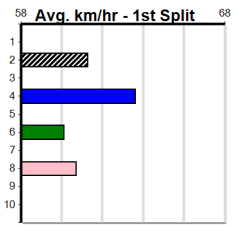

10 * NO RESERVE *****

Trainer:
Owner(s):

Horsham

WARRACK BUTCHERY (300+RANK)

Distance: 410m, Race Type: Grade 5, Total Prizemoney: \$1,530
1st: \$1,000, 2nd: \$320, 3rd: \$160, 4th: \$50

6

9:09PM

(VIC time)