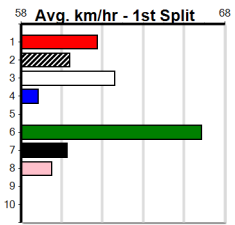

Horsham

SPORTSBET GREEN TICKS (300+RANK)

Distance: 410m, Race Type: Maiden, Total Prizemoney: $1,530
1st: $1,000, 2nd: $320, 3rd: $160, 4th: $50

1
7:29PM
(VIC time)

Watchdog Tips: 0 0 0 0 **Bet:** .