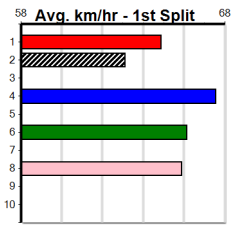

Horsham

LOCKS CONSTRUCTIONS (300+RANK)

Distance: 410m, Race Type: Grade 5, Total Prizemoney: $1,530
1st: $1,000, 2nd: $320, 3rd: $160, 4th: $50

5

8:47PM

(VIC time)

Watchdog Tips: **0 0 0 0** Bet: .

Form Box Weight Dist Track Date Time BON Margin 1st/2nd (Time) PIR Checked Comment W/R Split 1 S/P Grade

1 GYPSY ORDAIN [5]

BK D May-21 AUSSIE INFRARED DYNA GYPSY

Trainer: William Hartigan (Haven)

5th (7)	33.7	410	HOR	R11	19-Nov-24	23.67	23.16	4.75LRUBY'S SHOW (23.35)	S/65	. . .	10.59	$32.70	5
4th (6)	33.9	410	HOR	R11	26-Nov-24	23.52	22.97	8.00LBELSAR (22.97)	M/65	. . .	10.80	$72.90	5
2nd (5)	33.6	390	WBL	R10	02-Dec-24	22.74	22.17	4.00LANNA YOU PEST (22.46)	M/63	. . .	9.01	$13.00	5
5th (5)	33.8	410	HOR	R10	10-Dec-24	23.83	23.06	6.50LDELL MISTER (23.38)	M/55	. . .	10.59	$17.60	5

Owner(s): HPJK (SYN), M Papst, J Eagles

Winning Boxes

1	2	3	4	5	6	7	8
1	2	1	5	6			
Prize	$10,510.00						
Best	23.37						
Starts	48-3-7-9						
Trk/Dst	27-1-4-4						
APM	$3028						

2 TORNADO JACK [5]

F D Dec-21 BUCKLE UP WES LANCOME LADY

Trainer: Thomas Boehmke (Nareewillock)

5th (3)	30.5	500	BEN	R8	19-Oct-24	28.83	28.44	6.00LZIPPING SPARTAN (28.44)	M/455	. . .	6.80	$10.80	5
1st (4)	30.4	425	BEN	R4	06-Nov-24	24.12	23.88	2.00LMILLS FOR THREE (24.25)	M/221	. . .	6.65	$11.20	5
6th (2)	31.1	485	HOR	R7	12-Nov-24	27.89	27.08	8.00LOVER ACHIEVER (27.36)	M/466	. . .	6.68	$17.00	5
3rd (8)	30.6	460	GEL	R6	19-Nov-24	26.74	25.83	7.00LHIGHLY ALERT (26.25)	M/113	. . .	6.68	$12.70	5

Owner(s): T Boehmke

Winning Boxes

1	2	3	4	5	6	7	8
1	2	1	1	1	1	1	1
Prize	$7,530.00						
Best	24.65						
Starts	44-5-3-8						
Trk/Dst	1-0-0-0						
APM	$3557						

3 *** VACANT BOX ***

Trainer:
Owner(s):

4 ROCK THE MARJEN [5]

BK D Jan-22 FARLEY TURBO PRINCESS MARJEN

Trainer: David Jensen (Woodstock)

7th (2)	32.5	350	HVL	R4	17-Nov-24	19.87	19.04	8.50LMYALL SANDY (19.30)	S/8	. . .	6.84	$100.10	5
3rd (6)	32.2	350	HVL	R6	22-Nov-24	19.55	19.19	3.25LASTON MASSIMO (19.33)	M/5	. . .	6.74	$11.90	T3-5
6th (4)	32.7	500	BEN	R8	29-Nov-24	28.66	28.05	9.00LBEAR HAND (28.05)	M/555	. SW	6.80	$12.40	5H
7th (7)	32.9	350	HVL	R5	06-Dec-24	20.06	19.36	10.00LGET A GRIP (19.37)	M/8	. . .	6.61	$4.30	T3-5

Owner(s): STEV MARJEN (SYN), I Marr, C Stevens, L Burfurd

Winning Boxes

1	2	3	4	5	6	7	8
3						2	1
Prize	$18,679.38						
Best	24.10						
Starts	45-6-3-4						
Trk/Dst	1-0-0-0						
APM	$4311						

5 *** VACANT BOX ***

Trainer:
Owner(s):

6 CIRCLE THE SPACE [5]

BK D Dec-21 KC AND ALL CIRCLE OF DREAMS

Trainer: Andrea Gurry (Nhill)

6th (1)	36.3	390	WBL	R11	21-Nov-24	22.62	21.81	6.50LKRANKEN TURBO (22.19)	Q/23	. . .	8.68	$60.30	X45
6th (5)	36.1	390	WBL	R10	28-Nov-24	22.46	21.84	7.00LPAW WHITLEY (21.98)	S/66	. . .	8.70	$34.90	5
7th (6)	36.2	410	HOR	R12	03-Dec-24	23.92	23.06	8.00LORIENTAL OPHELIA (23.38)	M/55	. . .	10.64	$24.60	5
4th (4)	36.2	410	HOR	R12	07-Dec-24	24.07	23.34	5.50LDASH OF CRIMSON (23.70)	M/55	. . .	10.62	$3.10	T3-5

Owner(s): A Gurry

Winning Boxes

1	2	3	4	5	6	7	8
2	2		1				
Prize	$16,440.00						
Best	23.53						
Starts	41-5-8-5						
Trk/Dst	15-1-2-2						
APM	$4860						

7 *** VACANT BOX ***

Trainer:
Owner(s):