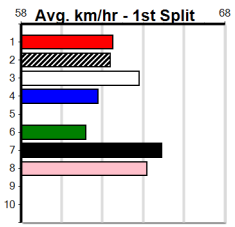

Horsham

CHS GROUP (300+RANK)

Distance: 410m, Race Type: Maiden, Total Prizemoney: $1,530
1st: $1,000, 2nd: $320, 3rd: $160, 4th: $50

2

7:50PM

(VIC time)

Watchdog Tips: 0 0 0 0 **Bet:** .