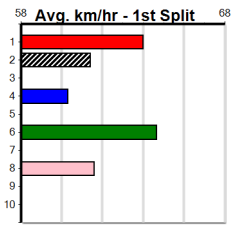

Horsham

CRYMELON KENNELS (300+RANK)

Distance: 410m, Race Type: Mixed 6/7, Total Prizemoney: $1,530
1st: $1,000, 2nd: $320, 3rd: $160, 4th: $50

4

8:29PM

(VIC time)

Watchdog Tips: **0** **0** **0** **0** Bet: .

Form	Box	Weight	Dist	Track	Date	Time	BON	Margin	1st/2nd (Time)	PIR	Checked	Comment	W/R	Split 1	S/P	Grade
1 SLOANE SQUARE [7]																
BK	B	Dec-21				TOMMY SHELBY			CHLOE LOUISE							
Trainer: Greg Turnbull (Crowlands)																
3rd	(1)	27.0	410	HOR	R2	19-Nov-24	23.73	23.16	3.75LZIPPING TAMIKA (23.48)	Q/44	.	.	.	10.66	$24.10	7
6th	(8)	27.0	410	HOR	R3	26-Nov-24	23.92	22.97	9.00LPAW PASADENA (23.30)	M/56	.	.	.	10.95	$74.50	X67
2nd	(6)	26.7	410	HOR	R3	03-Dec-24	23.63	23.06	0.75LFAR OUT SCOUT (23.59)	M/56	.	.	.	10.59	$31.80	7
6th	(7)	26.3	410	HOR	R9	07-Dec-24	24.10	23.34	3.75LMENTION (23.84)	M/76	.	.	.	10.87	$11.10	7
Owner(s): G Turnbull																
2 SPELLCASTER [7]																
BK	B	Jun-21				SHIMA SHINE			DESIREE DANCER							
Trainer: Colin Baker (Lara)																
8th	(3)	29.0	300	HVL	R2	08-Sep-24	17.48	16.31	8.00LALL IN OLLIE (16.94)	M/8	.	.	.	4.09	$67.00	7
3rd	(5)	29.6	400	GEL	R11	17-Sep-24	23.62	22.79	6.50LMR. BOOT BOOT (23.16)	M/11	.	.	.	8.54	$36.60	7
8th	(4)	29.3	400	GEL	R3	24-Sep-24	23.74	22.50	12.00LANACONDA SQUEEZE	M/55	.	.	.	8.74	$53.60	7
5th	(3)	28.6	300	HVL	R3	02-Oct-24	17.38	16.91	3.5LTAILS OF JONNY (17.14)	M/2	.	.	.	3.94	$95.40	7
Owner(s): C Baker																
3 *** VACANT BOX ***																
Trainer:																
Owner(s):																
4 JACK'S REGRET [6]																
BE	D	Oct-21				TOMMY SHELBY			SNOOKY							
Trainer: Paul Radstock (Burnbank)																
8th	(4)	31.8	450	BAL	R7	09-Jun-24	26.37	25.55	9.50LFERNLEIGH (25.72)	S/778	.	SW	.	6.91	$18.10	T3-6
2nd	(1)	31.3	450	BAL	R7	23-Jun-24	25.83	25.50	0.75LMUCK AROUND (25.78)	M/445	.	.	.	6.89	$8.60	T3-RW
6th	(5)	32.5	300	HVL	R11	06-Dec-24	17.29	16.89	4.00LCRYPTO PRINCE (17.01)	S/8	.	SW	.	4.15	$21.90	T3-RW
6th	(7)	32.8	390	BAL	R11	09-Dec-24	23.11	22.11	11.00LBOMBSHELL BANJO (22.36)	S/57	.	.	W	8.82	$5.90	T3-6
Owner(s): S Donlon																
5 *** VACANT BOX ***																
Trainer:																
Owner(s):																
6 VENETIAN BLUE [7]																
BE	B	Feb-23				FERNANDO BALE			CIRCLE OF DREAMS							
Trainer: Heather Baxter (Murtoa)																
1st	(1)	29.4	410	HOR	R1	29-Oct-24	23.59	23.25	1.00LMY BREW (23.64)	Q/11	.	.	.	10.31	$4.10	M
8th	(6)	29.4	410	HOR	R3	09-Nov-24	24.21	22.98	9.50LBAG OF SNAGS (23.55)	M/88	.	.	.	10.93	$20.90	7
5th	(8)	29.4	410	HOR	R3	12-Nov-24	24.03	22.95	11.00LBAG OF SNAGS (23.29)	M/55	.	.	.	10.86	$19.00	7
7th	(5)	29.5	410	HOR	R9	07-Dec-24	24.11	23.34	4.00LMENTION (23.84)	M/24	.	.	.	10.68	$14.10	7
Owner(s): CHAMPAGNE PTN (SYN), S Smith, A Langton																
7 *** VACANT BOX ***																
Trainer:																
Owner(s):																
8 INWARD HARMONY [7]																
WBK	B	Mar-21				DELIVER			URANA VEE EIGHT							
Trainer: Colin Baker (Lara)																
8th	(5)	29.3	390	BAL	R13	31-Oct-24	23.41	22.23	11.00SAINT XAVIER (22.70)	S/88	.	.	.	8.98	$65.40	7
6th	(2)	29.8	390	BAL	R9	21-Nov-24	23.62	21.93	20.00LASTON DOLLAR (22.26)	S/66	.	.	.	8.87	$68.70	7
6th	(7)	30.0	400	GEL	R9	03-Dec-24	23.95	22.66	13.00LSCOOP THE LOOT (23.06)	S/56	.	.	.	9.11	$69.00	T3-7
8th	(8)	30.2	400	GEL	R10	10-Dec-24	23.93	22.51	12.00LMY MATE TRINNY (23.12)	S/87	.	.	.	8.89	$30.90	7
Owner(s): C Baker																
9 *** NO RESERVE ***																
Trainer:																
Owner(s):																
10 *** NO RESERVE ***																
Trainer:																
Owner(s):																

Winning Boxes							
1	2	3	4	5	6	7	8
1				1			
Prize				$2,520.00			
Best				23.63			
Starts				17-1-2-2			
Trk/Dst				9-0-1-2			
APM				$1872