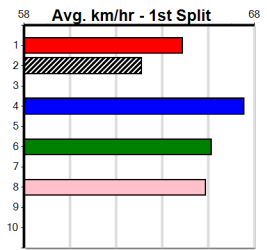

LOCKS CONSTRUCTIONS (300+RANK)

Distance: 410m, Race Type: Grade 5, Total Prizemoney: $1,530
1st: $1,000, 2nd: $320, 3rd: $160, 4th: $50

Watchdog Tips: ☐ ☐ ☐ ☐ ☐ **Bet:** ☐

Form Box	Wgt	Dist	Track	Date	Time	BON	Margin	1st/2nd (Time)	PIR	Checked	Comment	WR	Split 1	S/P	Grade

1

GYPSY ORDAIN [5]
BK Dog May-21 Sire: AUSSIE INFRARED Dam: DYNA GYPSY
Owner(s): HPJK (SYN), M Papst, J Eagles Trainer: William Hartigan (Haven)
Winning Distances: < 300m (0) 300 - 399m (1) 400 - 499m (2) 500 - 599m (0) 600 - 699m (0) > 700m (0)
Winning Weights: 32.5(1) 33.0(1) 33.5(1)

7th (7)	33.4	410	HOR	R11	24-Sep-24	24.13	22.93	14.00 PAW VARNER (23.19)	M/77	.	.	.	10.87	$22.20	5
6th (2)	33.2	410	HOR	R5	01-Oct-24	23.54	22.85	10.00 MYRNIONG STORM (22.85)	M/55	.	.	.	10.53	$44.70	5
2nd (3)	33.6	410	HOR	R11	08-Oct-24	23.55	23.26	3.75L CANYA JIVE (23.31)	M/65	.	.	.	10.58	$55.20	5
6th (1)	33.7	410	HOR	R12	15-Oct-24	23.52	22.86	4.50L PAW OLYMPIA (23.20)	M/88	.	V14	.	10.79	$24.50	5
5th (7)	33.7	410	HOR	R11	19-Nov-24	23.67	23.16	4.75L RUBY'S SHOW (23.35)	S/65	.	.	.	10.59	$32.70	5
4th (6)	33.9	410	HOR	R11	26-Nov-24	23.52	22.97	8.00L BELSAR (22.97)	M/65	.	.	.	10.80	$72.90	5
2nd (5)	33.6	390	WBL	R10	02-Dec-24	22.74	22.17	4.00L ANNA YOU PEST (22.46)	M/63	.	.	.	9.01	$13.00	5
5th (5)	33.8	410	HOR	R10	10-Dec-24	23.83	23.06	6.50L DELL MISTER (23.38)	M/55	.	.	.	10.59	$17.60	5

Last 3 wins NOT included above

1st (2)	33.5	460	GEL	R4	02-May-23	26.14	25.85	2.25L RAVEN QUAIL (26.30)	M/111	.	.	.	6.74	$1.70	M
1st (2)	32.5	390	WBL	R9	13-Nov-23	22.62	22.35	0.50L BLITZ (22.64)	S/22	.	.	.	8.93	$11.20	7
1st (4)	33.0	410	HOR	R10	27-Aug-24	23.59	23.09	2.25L PAW PAVLOV (23.73)	M/33	.	V7	.	10.76	$17.90	RW

Box History

Bx	1st	2nd	3rd	4th	5th	6th	7th	8th
1		2	1		2	1	2	
2	2	2	6	2		2		
3		2						
4	1			1		1	2	
5		1			1	1		1
6			1	2	1			1
7			1	2			1	1
8				1	1			1

Prize Best Starts Trk/Dts APM $10510.00 23.37(2)-29/3/24 48-3-7-9 27-1-4-4 3028