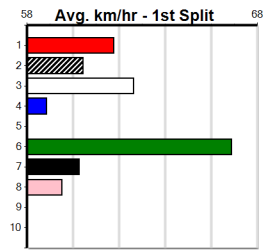

SPORTSBET GREEN TICKS (300+RANK)

Distance: 410m, Race Type: Maiden, Total Prizemoney: $1,530
1st: $1,000, 2nd: $320, 3rd: $160, 4th: $50

Watchdog Tips: [ ] [ ] [ ] [ ] Bet: [ ]

Form Box Wgt Dist Track Date Time BON Margin 1st/2nd (Time) PIR Checked Comment W/R Split 1 S/P Grade

SOLAR KATE [M]
BK Bitch Dec-22 Sire: FERAL FRANKY Dam: SOLAR LIFE
Owner(s): V Millington Trainer: Victor Millington (Mt Cole)
Winning Distances: < 300m (0) 300 - 399m (0) 400 - 499m (0) 500 - 599m (0) 600 - 699m (0) > 700m (0)
Winning Weights:
6th (6) 24.7 410 HOR R3 21-Sep-24 24.37 23.32 13.00 CRACKERJACK REED M/56 . . . 11.16 $68.00 M
5th (3) 23.9 410 HOR R1 05-Oct-24 24.28 23.32 6.00L ZIPPING DIEGO (23.87) Q/76 . SW . 11.03 $55.60 M
3rd (1) 23.5 410 HOR R2 22-Oct-24 23.97 22.99 2.25L RICO BALBOA (23.82) Q/33 . . W 10.73 $19.60 M
2nd (1) 23.5 410 HOR R2 29-Oct-24 23.73 23.25 3.25L ZIPPING TAMIKA (23.51) Q/22 . . . 10.68 $16.80 M
6th (6) 23.5 410 HOR R1 05-Nov-24 24.29 22.93 11.00 BELLA BLOSSOM (23.57) M/77 . . . 11.24 $13.80 MH
8th (5) 23.4 410 HOR R2 09-Nov-24 24.45 22.98 13.00 PAW PASADENA (23.56) M/78 . . W 10.84 $19.30 M
4th (3) 23.4 410 HOR R2 26-Nov-24 23.96 22.97 10.00 NOVA OWEN (23.27) Q/55 . . . 10.88 $90.30 M
7th (7) 23.9 410 HOR R1 03-Dec-24 24.92 23.06 26.00 DESIRED (23.11) M/77 . V7 W 10.95 $15.60 M
Last 3 wins NOT included above
Box History
Bx 1st 2nd 3rd 4th 5th 6th 7th 8th
1 1 1
2 2
3 1 1
4 1
5 1
6 2
7 1
8 1
Prize Best $855.00
Starts 23.73(1)-29/10/24
Trk/Dts 12-0-1-1
APM 10-0-1-1 699

PYRENEES PRINCE [M]
BKW Dog Dec-21 Sire: WHISKEY RIOT Dam: ALCYONE
Owner(s): I Robinson Trainer: Hazelie Robinson (Avoca)
Winning Distances: < 300m (0) 300 - 399m (0) 400 - 499m (0) 500 - 599m (0) 600 - 699m (0) > 700m (0)
Winning Weights:
8th (4) 31.6 410 HOR R3 15-Sep-24 26.67 23.03 46.00 UP HILL SHILOH (23.48) M/78 . . . 11.38 $33.50 M
6th (8) 31.7 410 HOR R3 05-Oct-24 25.42 23.32 22.00 SOLAR JESSIE (23.95) M/66 . . . 11.62 $32.80 M
2nd (7) 32.0 390 BAL R1 25-Nov-24 22.56 22.22 3.25L NAUGHTY NORM (22.34) M/22 . . . 8.49 $19.30 T3-M
6th (6) 31.6 410 HOR R1 07-Dec-24 24.55 23.34 11.00 HUSKY BAILEY (23.80) M/87 . . . 11.15 $16.40 M
Last 3 wins NOT included above
Box History
Bx 1st 2nd 3rd 4th 5th 6th 7th 8th
1 1
2 1
3 1
4 1
5 1
6 1
7 1
8 1
Prize Best $320.00
Starts 24.55(6)-7/12/24
Trk/Dts 4-0-1-0
APM 3-0-0-0 320