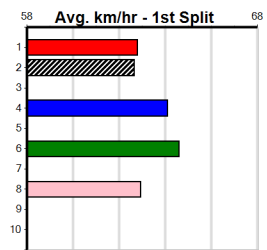

Horsham

3

8:09PM

(VIC time)

WEBBICON MARINE (300+RANK)

Distance: 410m, Race Type: Mixed 6/7, Total Prizemoney: \$1,530
1st: \$1,000, 2nd: \$320, 3rd: \$160, 4th: \$50

Watchdog Tips:

Bet: