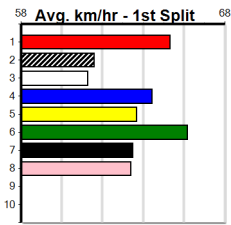

TOWN & COUNTRY LINE MARKING

Distance: 450m, Race Type: Grade 7, Total Prizemoney: $2,925
1st: $1,950, 2nd: $600, 3rd: $300, 4th: $75

7
3:52PM
(VIC time)

ASCEND ECSTATIC (8) has turned in some handy performances to date and she will get plenty of room early on. MADDY GIBLET (1) is an improving type and she is armed with slick early speed. VERY SNEAKY (2) has a good record here to date.

Watchdog Tips: **8** **1** **2** **6** **Bet:** **Win 8**