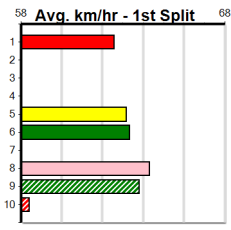

SPORTSBET SAME RACE MULTI

Distance: 390m, Race Type: Maiden, Total Prizemoney: $2,535
1st: $1,680, 2nd: $520, 3rd: $260, 4th: $75

1
1:29PM
(VIC time)

ENDEAVOUR (6) has been placed in two of five to date and he has the speed to cross and lead throughout. PAW OLYSLAGERS (7) is a well bred type and she is sure to have plenty of support on debut. ULTIMATE BLEND (2) must be respected

Watchdog Tips: **6** **7** **2** **1** **Bet:** **Box Quinella 2,6,7 ($10 for 333.33%)**