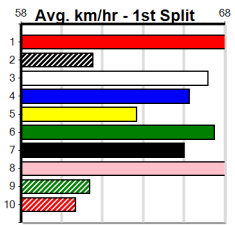

BALLARAT FUNCTION CENTRE

Distance: 390m, Race Type: Grade 7, Total Prizemoney: \$2,925
1st: \$1,950, 2nd: \$600, 3rd: \$300, 4th: \$75

10

4:47PM

(VIC time)

PRISTINE (7) has shown blistering early speed in her past two and she can break up the field through the bend. BE UNITED (3) was a brilliant debut winner at Horsham and he should fire after a freshen up. BELLA BLOSSOM (4) shows promise