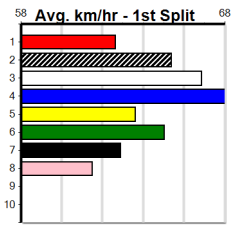

A1 SIGNAGE

Distance: 450m, Race Type: Grade 7, Total Prizemoney: $2,925
1st: $1,950, 2nd: $600, 3rd: $300, 4th: $75

6

3:27PM

(VIC time)

MAV REIKO (2) went to another level with a top 22.50 Geelong win and he looks suited once again. AUSSIE FRED (1) has been consistent to date and he is drawn to be prominent throughout. ASTON TAMSYN (3) shows promise.

Watchdog Tips: **2** **1** **3** **4** **Bet:** **Box Quinella 1,2,3 ($10 for 333.33%)**