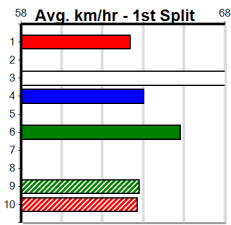

TUDOR ELECTRICAL

Distance: 390m, Race Type: Maiden, Total Prizemoney: $2,535
1st: $1,680, 2nd: $520, 3rd: $260, 4th: $75

LAURA MAY (1) was smartly placed at Geelong last time and she can go one better this time around. JUMBUK JOZEFF (4) has been placed in three of four and he can settle near the speed. FEROCIOUS CANARY (3) showed early speed on debut.

Watchdog Tips: 1 4 3 6 **Bet:** Box Quinella 1,3,4 ($10 for 333.33%)

Form	Box	Weight	Dist	Track	Date	Time	BON	Margin	1st/2nd (Time)	PIR	Checked	Comment	W/R	Split 1	S/P	Grade	Winning Boxes								
1	B				Feb-23		GOOD ODDS HARADA		PIRATES PATCH									1	2	3	4	5	6	7	8
																	Prize	$730.00							
																	Best	22.71							
																	Starts	4-0-1-1							
																	Trk/Dst	1-0-0-1							
																	APM	$730							
																	$3.60								
<i>Great effort last time, well drawn, go close</i>																									
Trainer: Wendy Saathoff (Toolern Vale)																									
Owner(s): M Davis																									
2	B				Dec-22		ORSON ALLEN		MAJOR SPOILS									1	2	3	4	5	6	7	8
																	Prize	$0							
																	Best	FSH							
																	Starts	0-0-0-0							
																	Trk/Dst	0-0-0-0							
																	APM	$0							
																	$8.00								
<i>Bred to have plenty of early pace, watch betting</i>																									
Trainer: Brian Hodgson (Smythesdale)																									
Owner(s): B Dowler																									
3	B				Dec-22		JUNGLE DEUCE		MIDNIGHT HERO									1	2	3	4	5	6	7	8
																	Prize	$75.00							
																	Best	FSH							
																	Starts	1-0-0-0							
																	Trk/Dst	0-0-0-0							
																	APM	$75							
																	$7.50								
<i>Showed early speed on debut, can threaten</i>																									
Trainer: Lisa Delbridge (Balliang)																									
Owner(s): S Flaherty																									
4	D				Mar-23		BERNARDO		CRIMSON VIXEN									1	2	3	4	5	6	7	8
																	Prize	$1,560.00							
																	Best	22.60							
																	Starts	4-0-3-0							
																	Trk/Dst	1-0-1-0							
																	APM	$1560							
																	$5.00								
<i>Placed in three of four to date, main danger</i>																									
Trainer: Ben Joske (Yinnar South)																									
Owner(s): B Joske																									
5	B				Feb-23		ASTON FASTNET		ASTON ULTRA									1	2	3	4	5	6	7	8
																	Prize	$0							
																	Best	FSH							
																	Starts	0-0-0-0							
																	Trk/Dst	0-0-0-0							
																	APM	$0							
																	$10.00								
<i>Dam line has produced some classy types</i>																									
Trainer: Chris Reynolds (Little River)																									
Owner(s): R Borda																									
6	B				Jul-22		ORSON ALLEN		ZIPPING FANCY									1	2	3	4	5	6	7	8
																	Prize	$0.00							
																	Best	FSH