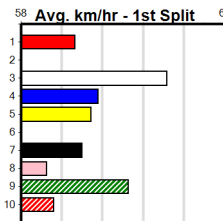

SOUTHERN SHEETMETAL

Distance: 450m, Race Type: Maiden, Total Prizemoney: \$2,535
1st: \$1,680, 2nd: \$520, 3rd: \$260, 4th: \$75

4

2:42PM

(VIC time)

RIVERSDALE MICK (3) was simply brilliant when placed at Shepparton last time and he can go one better this time around. LAMP POST (1) has been placed in three of six to date and he will be prominent throughout. DOUBLE DAICOS (2) has claims