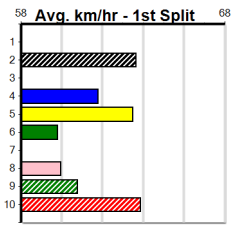

The well bred FAST KNOCKDOWN (3) is a member of a strong kennel and she is sure to have plenty of support on debut. TRUTH TELLER (1) is bred to have plenty of early speed and he will be prominent throughout. DAD'S PLUM SAUCE (6) can charge late

Watchdog Tips: **3** **1** **6** **7** Bet: **Win 3**

Form	Box	Weight	Dist	Track	Date	Time	BON	Margin	1st/2nd (Time)	PIR	Checked	Comment	W/R	Split 1	S/P	Grade
1																
TRUTH TELLER [M] <i>Bred to have plenty of early speed, danger</i>																
WBK	D				Oct-22											
HOOKED ON SCOTCH DORAN'S ASH $4.00																
Trainer: Kathleen Boyle (Lethbridge)																
Owner(s): K Boyle																
<table border="1"> <thead> <tr><th colspan="8">Winning Boxes</th></tr> <tr><th>1</th><th>2</th><th>3</th><th>4</th><th>5</th><th>6</th><th>7</th><th>8</th></tr> </thead> <tbody> <tr><td>Prize</td><td></td><td></td><td></td><td></td><td></td><td></td><td></td></tr> <tr><td>Best</td><td></td><td></td><td></td><td></td><td></td><td></td><td></td></tr> <tr><td>Starts</td><td></td><td></td><td></td><td></td><td></td><td></td><td></td></tr> <tr><td>Trk/Dst</td><td></td><td></td><td></td><td></td><td></td><td></td><td></td></tr> <tr><td>APM</td><td></td><td></td><td></td><td></td><td></td><td></td><td></td></tr> </tbody> </table>																
2																
BLACKPOOL KOLA (QLD)[M] <i>Failed to fire on debut, needs more time</i>																
BK	D				May-23											
ASTON RUPEE LAVA YOU BEAUTY $7.50																
Trainer: Adrian Kenyon (Lara)																
Owner(s): GLASWEGIAN ANGEL (SYN), A Kenyon, R Kenyon, A Kenyon, R Kenyon																
<table border="1"> <thead> <tr><th colspan="8">Winning Boxes</th></tr> <tr><th>1</th><th>2</th><th>3</th><th>4</th><th>5</th><th>6</th><th>7</th><th>8</th></tr> </thead> <tbody> <tr><td>Prize</td><td></td><td></td><td></td><td></td><td></td><td></td><td></td></tr> <tr><td>Best</td><td></td><td></td><td></td><td></td><td></td><td></td><td></td></tr> <tr><td>Starts</td><td></td><td></td><td></td><td></td><td></td><td></td><td></td></tr> <tr><td>Trk/Dst</td><td></td><td></td><td></td><td></td><td></td><td></td><td></td></tr> <tr><td>APM</td><td></td><td></td><td></td><td></td><td></td><td></td><td></td></tr> </tbody> </table>																
3																
FAST KNOCKDOWN [M] <i>Well bred, in good hands, expected to fire</i>																
BK	B				Apr-23											
AUSSIE INFRARED FRANK'S GIRL $4.00																
Trainer: Matthew Lanigan (Rowsley)																
Owner(s): G Skene																
<table border="1"> <thead> <tr><th colspan="8">Winning Boxes</th></tr> <tr><th>1</th><th>2</th><th>3</th><th>4</th><th>5</th><th>6</th><th>7</th><th>8</th></tr> </thead> <tbody> <tr><td>Prize</td><td></td><td></td><td></td><td></td><td></td><td></td><td></td></tr> <tr><td>Best</td><td></td><td></td><td></td><td></td><td></td><td></td><td></td></tr> <tr><td>Starts</td><td></td><td></td><td></td><td></td><td></td><td></td><td></td></tr> <tr><td>Trk/Dst</td><td></td><td></td><td></td><td></td><td></td><td></td><td></td></tr> <tr><td>APM</td><td></td><td></td><td></td><td></td><td></td><td></td><td></td></tr> </tbody> </table>																
4																
DAVE THE FENCER (NSW)[M] <i>Failed to beat a runner on debut, needs more time</i>																
BK	D				Feb-23											
WEST ON AUGIE VICTORIA'S KARA $16.00																
Trainer: David Shovan (Powlett Plains)																
Owner(s): J Dale																
<table border="1"> <thead> <tr><th colspan="8">Winning Boxes</th></tr> <tr><th>1</th><th>2</th><th>3</th><th>4</th><th>5</th><th>6</th><th>7</th><th>8</th></tr> </thead> <tbody> <tr><td>Prize</td><td></td><td></td><td></td><td></td><td></td><td></td><td></td></tr> <tr><td>Best</td><td></td><td></td><td></td><td></td><td></td><td></td><td></td></tr> <tr><td>Starts</td><td></td><td></td><td></td><td></td><td></td><td></td><td></td></tr> <tr><td>Trk/Dst</td><td></td><td></td><td></td><td></td><td></td><td></td><td></td></tr> <tr><td>APM</td><td></td><td></td><td></td><td></td><td></td><td></td><td></td></tr> </tbody> </table>																
5																
MIDNIGHT REBEL [M] <i>Didn't have a lot of support on debut, tested</i>																
BK	D				Dec-22											
SUPERIOR PANAMA STELLA RHODE $12.00																
Trainer: Barry O'keefe (Wangoom)																
Owner(s): OKAY JIM (SYN), B O'keefe, J O'keefe