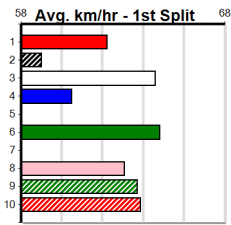

SWEET NETTY'S CATERING

Distance: 390m, Race Type: Maiden, Total Prizemoney: $2,535
1st: $1,680, 2nd: $520, 3rd: $260, 4th: $75

Watchdog Tips: **3** **8** **7** **5** **Bet:** **Box Quinella 3,7,8 ($10 for 333.33%)**