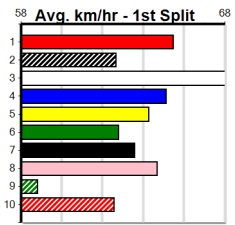

SPORTSBET SET A DEPOSIT LIMIT

Distance: 390m, Race Type: Grade 6, Total Prizemoney: $2,925
1st: $1,950, 2nd: $600, 3rd: $300, 4th: $75

Watchdog Tips:

1

5

3

4

Bet:

Win 1

Main table containing race details for 9 races, including horse names, trainers, odds, and winning boxes.