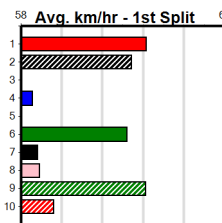

EUREKA CONCRETE

Distance: 450m, Race Type: Maiden, Total Prizemoney: $2,535
1st: $1,680, 2nd: $520, 3rd: $260, 4th: $75

5

3:02PM
(VIC time)

The well bred REIKO DAIQUIRI (5) is a member of a powerful kennel and she is sure to have plenty of support. SIR WHIP (2) showed improvement at Geelong last time and he just needs a clear crack mid race. OUTSIDES (7) has claims.

Watchdog Tips: **5** **2** **7** **3** **Bet:** **Box Quinella 2,5,7 ($10 for 333.33%)**