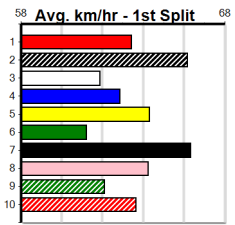

RSN GREY AREAS - WEDNESDAY & FRID

11

5:12PM

(VIC time)

Distance: 390m, Race Type: Grade 7, Total Prizemoney: \$2,925
1st: \$1,950, 2nd: \$600, 3rd: \$300, 4th: \$75

CHEEKY DEED (1) was never headed in his top debut win here and he is drawn to repeat the dose.
PAW JENNEKE (7) showed improvement last time and he should be prominent throughout.
JUMBUK QUEEN (5) may be the value runner.