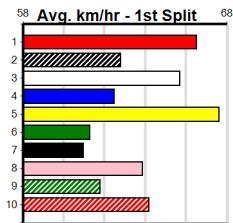

BALLARAT GREYS BINGO EVERY SUNDA

Distance: 450m, Race Type: Grade 6, Total Prizemoney: $2,925
1st: $1,950, 2nd: $600, 3rd: $300, 4th: $75

SPRINGER'S BOY (5) blew away his rivals at Warrnambool last time and he will take a power of beating again. PRETTY FOLLIE (1) went to another level at Warragul last time and she is drawn to be in the mix again. PAW LILIBET (3) has solid claims

Watchdog Tips: 5 1 3 6 Bet: Win 5

Main race listing table with columns: Form, Box, Weight, Dist, Track, Date, Time, BON, Margin, 1st/2nd (Time), PIR, Checked, Comment, W/R, Split 1, S/P, Grade. Includes race details for 10 races, including horse names, trainers, and winning boxes.