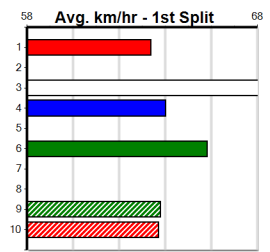

TUDOR ELECTRICAL

Distance: 390m, Race Type: Maiden, Total Prizemoney: $2,535
1st: $1,680, 2nd: $520, 3rd: $260, 4th: $75

LAURA MAY (1) was smartly placed at Geelong last time and she can go one better this time around. JUMBUK JOZEFF (4) has been placed in three of four and he can settle near the speed. FEROCIOUS CANARY (3) showed early speed on debut.

Watchdog Tips: **1** **4** **3** **6** **Bet:** Box Quinella 1,3,4 ($10 for 333.33%)

Form Box	Wgt	Dist	Track	Date	Time	BON	Margin	1st/2nd (Time)	PIR	Checked	Comment	WR	Split 1	S/P	Grade
1	LAURA MAY [M] $3.60														
	Great effort last time, well drawn, go close														
	BD Bitch Feb-23 Sire: GOOD ODDS HARADA Dam: PIRATES PATCH Trainer: Wendy Saathoff (Toolern Vale)														
	Owner(s): M Davis														
	Winning Distances: < 300m (0) 300 - 399m (0) 400 - 499m (0) 500 - 599m (0) 600 - 699m (0) > 700m (0)														
	Winning Weights:														
	4th (5) 27.7 425 BEN R2 15-Nov-24 24.82 23.97 7.00L MAYFAIR JILL (24.36) M/343 6.75 $13.30 M														
	3rd (6) 27.2 390 BAL R4 21-Nov-24 22.71 21.93 4.50L MR. FRANKIE LEE (22.39) M/64 8.76 $5.50 M														
	4th (4) 27.7 400 GEL R3 28-Nov-24 23.08 22.55 5.00L PRISTINE (22.73) M/33 8.62 $30.00 MH														
	2nd (2) 27.5 400 GEL R3 05-Dec-24 22.82 22.56 0.50L BRUNO CHOCOLATE (22.78) Q/22 8.54 $6.10 RW														
Last 3 wins NOT included above															
Box History															
<table border="1"> <thead> <tr> <th>Bx</th> <th>1st</th> <th>2nd</th> <th>3rd</th> <th>4th</th> <th>5th</th> <th>6th</th> <th>7th</th> <th>8th</th> </tr> </thead> <tbody> <tr><td>1</td><td></td><td></td><td></td><td></td><td></td><td></td><td></td><td></td></tr> <tr><td>2</td><td>1</td><td></td><td></td><td></td><td></td><td></td><td></td><td></td></tr> <tr><td>3</td><td></td><td></td><td></td><td></td><td></td><td></td><td></td><td></td></tr> <tr><td>4</td><td></td><td></td><td></td><td>1</td><td></td><td></td><td></td><td></td></tr> <tr><td>5</td><td></td><td></td><td></td><td>1</td><td></td><td></td><td></td><td></td></tr> <tr><td>6</td><td></td><td></td><td>1</td><td></td><td></td><td></td><td></td><td></td></tr> <tr><td>7</td><td></td><td></td><td></td><td></td><td></td><td></td><td></td><td></td></tr> <tr><td>8</td><td></td><td></td><td></td><td></td><td></td><td></td><td></td><td></td></tr> </tbody> </table>															
Prize Best $730.00															
Starts 22.71(6)-21/11/24															
Trk/Dts 4-0-1-1															
APM 1-0-0-1 730															
2	MAJOR MISTAKE [M] $8.00														
	Bred to have plenty of early pace, watch betting														
	BK Bitch Dec-22 Sire: ORSON ALLEN Dam: MAJOR SPOILS Trainer: Brian Hodgson (Smythesdale)														
	Owner(s): B Dowler														
	Winning Distances: < 300m (0) 300 - 399m (0) 400 - 499m (0) 500 - 599m (0) 600 - 699m (0) > 700m (0)														
	Winning Weights:														
	Last 3 wins NOT included above														
	Box History														
	<table border="1"> <thead> <tr> <th>Bx</th> <th>1st</th> <th>2nd</th> <th>3rd</th> <th>4th</th> <th>5th</th> <th>6th</th> <th>7th</th> <th>8th</th> </tr> </thead> <tbody> <tr><td>1</td><td></td><td></td><td></td><td></td><td></td><td></td><td></td><td></td></tr> <tr><td>2</td><td></td><td></td><td></td><td></td><td></td><td></td><td></td><td></td></tr> <tr><td>3</td><td></td><td></td><td></td><td></td><td></td><td></td><td></td><td></td></tr> <tr><td>4</td><td></td><td></td><td></td><td></td><td></td><td></td><td></td><td></td></tr> <tr><td>5</td><td></td><td></td><td></td><td></td><td></td><td></td><td></td><td></td></tr> <tr><td>6</td><td></td><td></td><td></td><td></td><td></td><td></td><td></td><td></td></tr> <tr><td>7</td><td></td><td></td><td></td><td></td><td></td><td></td><td></td><td></td></tr> <tr><td>8</td><td></td><td></td><td></td><td></td><td></td><td></td><td></td><td></td></tr> </tbody> </table>														
	Prize Best $0														
Starts FSH															
Trk/Dts 0-0-0-0															
APM 0-0-0-0 0															
3	FEROCIOUS CANARY (NSW)[$7.50														
	Showed early speed on debut, can threaten														
	RF Bitch Dec-22 Sire: JUNGLE DEUCE Dam: MIDNIGHT HERO Trainer: Lisa Delbridge (Balliang)														
	Owner(s): S Flaherty														
	Winning Distances: < 300m (0) 300 - 399m (0) 400 - 499m (0) 500 - 599m (0) 600 - 699m (0) > 700m (0)														
	Winning Weights:														
	4th (6) 29.7 400 GEL R2 28-Nov-24 22.94 22.55 5.00L ASTON TAMSYN (22.59) Q/33 8.43 $23.00 MH														
	Last 3 wins NOT included above														
	Box History