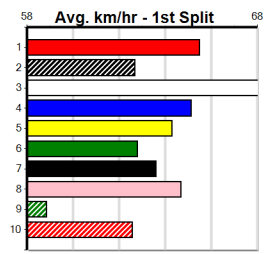

SPORTSBET SET A DEPOSIT LIMIT

Distance: 390m, Race Type: Grade 6, Total Prizemoney: $2,925
1st: $1,950, 2nd: $600, 3rd: $300, 4th: $75

SPICY MADAM (1) is as consistent as they come and she is drawn to lead from go to whoa.
TOUCH OF SIN (5) was a top 22.62 Geelong winner and she can come out running. MUM'S PEARL (3) is a promising speedster.

Watchdog Tips: **1** **5** **3** **4** **Bet:** **Win 1**

Form Box	Wgt	Dist	Track	Date	Time	BON	Margin	1st/2nd (Time)	PIR	Checked	Comment	W/R	Split 1	S/P	Grade	
1	SPICY MADAM [6] Drawn to make every post a winner, yes $2.80															
	BK	Bitch		Mar-22		Sire: BERNARDO		Dam: HOOK ALONG BOOK		Trainer: Belinda Connolly (Caldermeade)						
	Owner(s): D Kerr															
	Winning Distances: < 300m (0) 300 - 399m (1) 400 - 499m (1) 500 - 599m (0) 600 - 699m (0) > 700m (0)															
	Winning Weights: 25.8(1) 26.5(1)															
	6th (4)	25.7	300	HVL	R10	28-Oct-24	18.15	16.85	11.00	APRIL OH ZEAL (17.41)	M/3			4.14	$3.90	X67
	6th (2)	26.6	390	SHP	R4	07-Nov-24	23.30	22.26	6.50L	DOOKIE GIBLET (22.87)	M/14			8.49	$16.20	T3-7
	3rd (1)	26.5	390	BAL	R10	11-Nov-24	22.82	22.11	11.00	WALTZING BRUTE (22.12)	Q/12			8.50	$17.80	T3-7
	2nd (8)	26.7	400	WGL	R10	14-Nov-24	23.25	22.72	1.75L	GASLIGHT CAPERS (23.13)	M/11			8.57	$4.30	X67
	1st (8)	26.5	400	WGL	R10	21-Nov-24	22.80	22.66	0.50L	PARUMBA CHA CHA (22.82)	Q/11			8.24	$4.10	T3-7
2nd (2)	26.5	390	BAL	R11	25-Nov-24	22.47	22.22	0.25L	PAW CASSIAN (22.45)	Q/11			8.44	$4.20	T3-7	
2nd (8)	26.5	390	SHP	R3	06-Dec-24	22.35	21.96	2.00L	WALLS OF JERICHO (22.22)	M/11			8.44	$23.50	X67	
3rd (3)	26.6	400	WGL	R3	06-Dec-24	22.87	22.44	4.00L	CORINTHIAN (22.60)	Q/12	SW		8.22	$23.60	6G	
Last 3 wins NOT included above																
1st (5)	25.8	350	HVL	R2	09-Feb-24	20.21	19.65	0.05L	ASTON LYNDIA (20.21)	M/4		SW	6.95	$2.70	T3-M	
Box History																
Bx	1st	2nd	3rd	4th	5th	6th	7th	8th								
1									1	1	1	1				
2		2														
3				1												
4														1	1	
5	1														1	
6		1														
7																
8	1	2				1										
Prize Best	$5600.00															
Starts	22.47(2)-25/11/24															
Trk/Dts	27-2-6-5															
APM	5-0-1-1 3420															

2	BELAIR BETTY [6] Slow early, can push up the track, risky $10.00															
	BK	Bitch		Nov-22		Sire: ASTON RUPEE		Dam: MEPUNGA BELLA		Trainer: Trevor Steel (Nullawarre North)						
	Owner(s): G Wickham															
	Winning Distances: < 300m (0) 300 - 399m (1) 400 - 499m (1) 500 - 599m (0) 600 - 699m (0) > 700m (0)															
	Winning Weights: 28.1(1) 28.3(1)															
	2nd (7)	28.3	450	WBL	R7	07-Oct-24	25.89	25.58	0.75L	BOB DEEDS (25.85)	M/32			6.92	$10.70	X67
	1st (5)	28.3	450	WBL	R7	14-Oct-24	25.92	25.74	1.00L	PAW TEMPE (25.97)	M/422			6.84	$6.90	X67
	5th (1)	28.3	390	WBL	R10	17-Oct-24	22.92	21.72	11.00	INGA BUDDY (22.21)	M/77			9.53	$7.60	6G
	6th (6)	28.6	460	GEL	R6	22-Oct-24	27.07	25.93	17.00	PAW IMPERIAL (25.93)	S/775			6.88	$41.10	T3-RW
	6th (8)	28.9	390	WBL	R4	14-Nov-24	23.08	22.00	11.00	LAI BACK LASS (22.35)	M/66			9.04	$19.40	6G
6th (2)	28.7	390	WBL	R9	21-Nov-24	22.89	21.81	10.00	MISCHIEF MATE (22.21)	M/76			9.09	$21.00	X67	
5th (4)	28.8	450	WBL	R4	28-Nov-24	25.92	24.99	14.00	HEY PRESTO (24.99)	M/666			6.96	$29.00	X67H	
4th (8)	28.6	450	WBL	R9	04-Dec-24	25.79	24.92	7.50L	SPRINGER'S BOY (25.30)	M/844		W	6.78	$80.90	RW	
Last 3 wins NOT included above																
1st (2)	28.1	390	WBL	R1	30-Sep-24	22.87	22.34	1.00L	LEGALLY BLONDE (22.93)	S/64		SW	9.16	$3.30	M	
Box History																
Bx	1st	2nd	3rd	4th	5th	6th	7th	8th								
1					1	1										
2	1													2	1	
3		1														
4																
5	1															
6																
7		1	1													
8								1					3			
Prize Best	$3745.00															
Starts	FSH															
Trk/Dts	19-2-3-1															
APM	0-0-0-0 2373