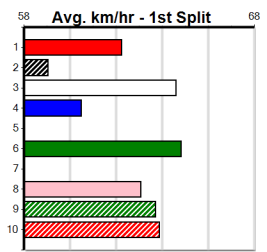

SWEET NETTY'S CATERING

Distance: 390m, Race Type: Maiden, Total Prizemoney: $2,535
1st: $1,680, 2nd: $520, 3rd: $260, 4th: $75

JUMBUK GERHARD (3) has been placed in two of four to date and he should find the top soon after box rise. MAJOR LIGHTYEAR (8) was impressive at Geelong two runs back and she will get plenty of room early on. ASTON CAPER (7) is a well bred type

Watchdog Tips: 3 8 7 5 Bet: Box Quinella 3,7,8 ($10 for 333.33%)

VIKING RICK (NSW)[M] Failed to fire in her two runs to date, tested $16.00
BK Bitch Feb-23 Sire: WEST ON AUGIE Dam: VICTORIA'S KARA
Owner(s): J Dale
Trainer: David Shovan (Powlett Plains)
Winning Distances: < 300m (0) 300 - 399m (0) 400 - 499m (0) 500 - 599m (0) 600 - 699m (0) > 700m (0)
Winning Weights:
8th (8) 27.0 407 ROC R1 14-Oct-24 25.76 23.65 27.00 ARNIE FERRARI (23.91) 9.91 $3.80 M
8th (5) 26.3 390 SHP R3 09-Dec-24 23.38 21.77 14.00 AEROPLANE ARROW (22.45) M/78 8.87 $24.10 M
Last 3 wins NOT included above

BLACKPOOL GIGI (QLD)[M] Steady on debut, needs more time, place $7.50
BK Bitch May-23 Sire: ASTON RUPEE Dam: LAVA YOU BEAUTY
Owner(s): GLASWEGIAN ANGEL (SYN), A Kenyon, R Kenyon, A Kenyon, R Kenyon
Trainer: Renee Kenyon (Lara)
Winning Distances: < 300m (0) 300 - 399m (0) 400 - 499m (0) 500 - 599m (0) 600 - 699m (0) > 700m (0)
Winning Weights:
5th (2) 30.8 400 GEL R2 09-Dec-24 23.71 22.41 10.00 ASTON RYAN (23.02) M/55 9.15 $10.30 M
Last 3 wins NOT included above

JUMBUK GERHARD [M] Continues to improve, early speed, go close $2.80
F Dog Mar-23 Sire: BERNARDO Dam: CRIMSON VIXEN
Owner(s): B Joske
Trainer: Ben Joske (Yinnar South)
Winning Distances: < 300m (0) 300 - 399m (0) 400 - 499m (0) 500 - 599m (0) 600 - 699m (0) > 700m (0)
Winning Weights:
5th (2) 34.5 390 BAL R3 21-Nov-24 23.00 21.93 14.00 SPRINGER'S BOY (22.07) S/44 8.72 $5.50 M
5th (1) 34.8 400 WGL R3 26-Nov-24 23.22 22.27 7.00 DO SOMETHING (22.75) M/34 8.49 $13.20 M
3rd (6) 34.8 400 WGL R1 29-Nov-24 23.02 22.61 2.00L MINH SONNY (22.89) M/11 8.50 $2.50 M
2nd (8) 34.7 400 WGL R1 03-Dec-24 23.04 22.49 3.75L BULL DURHAM (22.78) S/22 8.39 $5.10 M
Last 3 wins NOT included above

HEY ELLA [M] Steady record here, draw is a worry, next time $12.00
RF Bitch Mar-22 Sire: FERNANDO BALE Dam: AMELIA ELLA
Owner(s): M Alexander
Trainer: Ross Boag (Smythes Creek)
Winning Distances: < 300m (0) 300 - 399m (0) 400 - 499m (0) 500 - 599m (0) 600 - 699m (0) > 700m (0)
Winning Weights:
4th (7) 27.2 390 BAL R2 26-Jun-24 23.10 22.01 8.00L SAILAWAY GIN (22.54) M/44 8.79 $31.20 M
7th (7) 27.2 410 HOR R1 02-Jul-24 24.01 23.04 3.5L BOXCAR MOLLY (23.79) M/45 10.63 $31.40 M
5th (8) 27.0 390 BAL R4 10-Jul-24 22.91 21.82 8.50L ASTON WASHINGTON S/55 8.89 $12.90 RW
6th (5) 27.1 390 BAL R2 28-Jul-24 23.35 22.75 3.00L TINKER LEE (23.14) M/43 8.58 $6.90 T3-M
2nd (7) 27.5 450 BAL R1 18-Aug-24 26.44 25.68 3.00L IOWA LASS (26.24) M/322 6.96 $8.50 T3-M
8th (6) 27.3 450 BAL R3 23-Aug-24 26.91 25.41 18.00 MY MUM ROCKS (25.65) M/656 6.93 $44.30 M
6th (8) 28.2 450 BAL R2 25-Nov-24 26.49 25.48 7.50L AGON CARAMEL (25.98) Q/324 6.86 $7.90 T3-RW
3rd (5) 27.7 390 BAL R1 09-Dec-24 22.94 22.11 12.00 PUGSLEY (22.11) M/33 8.78 $18.00 T3-M
Last 3 wins NOT included above