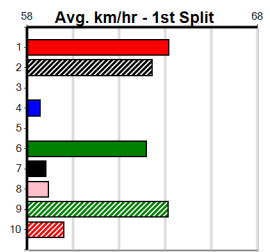

EUREKA CONCRETE

Distance: 450m, Race Type: Maiden, Total Prizemoney: $2,535
1st: $1,680, 2nd: $520, 3rd: $260, 4th: $75

The well bred REIKO DAIQUIRI (5) is a member of a powerful kennel and she is sure to have plenty of support. SIR WHIP (2) showed improvement at Geelong last time and he just needs a clear crack mid race. OUTSIDES (7) has claims.

Watchdog Tips: **5** **2** **7** **3** **Bet:** Box Quinella 2,5,7 ($10 for 333.33%)

Form Box	Wgt	Dist	Track	Date	Time	BON	Margin	1st/2nd (Time)	PIR	Checked	Comment	W/R	Split 1	S/P	Grade	
1	PAW CALGARY (NSW)[M] Failed to fire on debut, needs more time, place $7.50															
	BK	Bitch	Feb-23		Sire: CHRISTO BALE		Dam: WANNA ALLEN		Trainer: Robert Camilleri (Lara)							
	Owner(s): B Wheeler															
	Winning Distances: < 300m (0) 300 - 399m (0) 400 - 499m (0) 500 - 599m (0) 600 - 699m (0) > 700m (0)															
	Winning Weights:															
	6th (5)	28.2	410	HOR	R3	07-Dec-24	24.18	23.34	6.50L	HUSKY SARA LEE (23.76)	M/57			10.77	$8.00	M
	Last 3 wins NOT included above															
	Box History															
	Prize Best Starts Trk/Dts APM															
	2	SIR WHIP [M] Showed improvement at Geelong, main danger $4.80														
BK		Dog	Apr-22		Sire: SH AVATAR		Dam: SETTLED		Trainer: Sheldon Hamilton (Smythes Cree)							
Owner(s): S Hamilton																
Winning Distances: < 300m (0) 300 - 399m (0) 400 - 499m (0) 500 - 599m (0) 600 - 699m (0) > 700m (0)																
Winning Weights:																
5th (8)		32.1	525	MEP	R3	18-Sep-24	31.94	29.87	25.00	SAINT NIFTY (30.20)	M/5555			5.31	$36.80	M
3rd (5)		33.8	400	GEL	R1	09-Dec-24	23.11	22.41	4.25L	RINGWALD (22.82)	M/44			8.74	$11.50	M
Last 3 wins NOT included above																
Box History																
Prize Best Starts Trk/Dts APM																
3	JONALI [M] Dam has produced some smart types, respect $6.00															
	BK	Dog	Feb-22		Sire: BARCIA BALE		Dam: SWEET AS EMM		Trainer: Mark Johnson (Ross Creek)							
	Owner(s): N Mugavin															
	Winning Distances: < 300m (0) 300 - 399m (0) 400 - 499m (0) 500 - 599m (0) 600 - 699m (0) > 700m (0)															
	Winning Weights:															
	Last 3 wins NOT included above															
	Box History															
	Prize Best Starts Trk/Dts APM															
	4	KIRKY STORM [M] Failed to fire on debut, needs more time $12.00														
		BK	Dog	Apr-23		Sire: AUSSIE INFRARED		Dam: FRANK'S GIRL		Trainer: Matthew Lanigan (Rowsley)						
Owner(s): S Billings																
Winning Distances: < 300m (0) 300 - 399m (0) 400 - 499m (0) 500 - 599m (0) 600 - 699m (0) > 700m (0)																
Winning Weights:																
7th (2)		29.5	460	GEL	R9	09-Dec-24	27.19	25.77	17.00	STATUE OF TIME (26.02)	M/786			6.94	$9.00	M
Last 3 wins NOT included above																
Box History																
Prize Best Starts Trk/Dts APM																
5		REIKO DAIQUIRI [M] Well bred, in good hands, sure to have support $4.00														
	BK	Bitch	Apr-23		Sire: FABREGAS		Dam: REIKO MARTINI		Trainer: Michelle Mallia (Avalon)							
	Owner(s): J Fry															
	Winning Distances: < 300m (0) 300 - 399m (0) 400 - 499m (0) 500 - 599m (0) 600 - 699m (0) > 700m (0)															
	Winning Weights:															
	Last 3 wins NOT included above															
	Box History															
	Prize Best Starts Trk/Dts APM