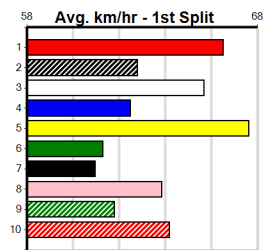

BALLARAT GREYS BINGO EVERY SUNDAY

Distance: 450m, Race Type: Grade 6, Total Prizemoney: $2,925
1st: $1,950, 2nd: $600, 3rd: $300, 4th: $75

SPRINGER'S BOY (5) blew away his rivals at Warrnambool last time and he will take a power of beating again. PRETTY FOLLIE (1) went to another level at Warragul last time and she is drawn to be in the mix again. PAW LILIBET (3) has solid claims

Watchdog Tips:	5	1	3	6	Bet:	Win 5

1	PRETTY FOLLIE [6]	Went to another level last time, clear danger	$2.80
	BK Bitch Mar-23	Sire: MY REDEEMER Dam: CAPTAIN JACKIE	Trainer: David Kerr (Caldermeade)
	Owner(s): G Connell		
	Winning Distances: < 300m (0) 300 - 399m (0) 400 - 499m (2) 500 - 599m (0) 600 - 699m (0) > 700m (0)		
	Winning Weights: 27.4(1) 28.1(1)		
	2nd (1) 27.9 400 WGL R1 27-Sep-24 22.94 22.64 0.25L LUMBY (22.93) M/11 8.43 $6.00 M		
	1st (6) 27.4 400 WGL R2 01-Nov-24 22.73 22.49 1.25L PAW PASADENA (22.81) M/11 8.34 $1.60 M		
	3rd (1) 27.7 400 WGL R2 12-Nov-24 23.04 22.37 1.5L ELITE INTENTION (22.94) M/22 8.49 $2.50 7		
	F (4) 27.9 450 SHP R5 18-Nov-24 0.00 24.93 . TWILIGHT SLEUTH (25.53) M/4 V0 6.67 $11.10 X67		
	8th (6) 27.7 460 WGL R9 26-Nov-24 26.86 25.79 14.00 REAPER (25.92) M/554 6.76 $18.20 X67		
1st (2) 28.1 400 WGL R2 06-Dec-24 22.52 22.44 4.75L TIPSYP TURTLE/KIP STAVROSM/11 8.22 $2.90 7			
Last 3 wins NOT included above			
<table border="1" style="width: 100%;"> <thead> <tr> <th>Bx</th> <th>1st</th> <th>2nd</th> <th>3rd</th> <th>4th</th> <th>5th</th> <th>6th</th> <th>7th</th> <th>8th</th> </tr> </thead> <tbody> <tr><td>1</td><td>1</td><td>1</td><td>1</td><td></td><td></td><td></td><td></td><td></td></tr> <tr><td>2</td><td>1</td><td></td><td></td><td></td><td></td><td></td><td></td><td></td></tr> <tr><td>3</td><td></td><td></td><td></td><td></td><td></td><td></td><td></td><td></td></tr> <tr><td>4</td><td></td><td></td><td></td><td></td><td></td><td></td><td></td><td></td></tr> <tr><td>5</td><td></td><td></td><td></td><td></td><td></td><td></td><td></td><td></td></tr> <tr><td>6</td><td>1</td><td></td><td></td><td></td><td></td><td></td><td></td><td>1</td></tr> <tr><td>7</td><td></td><td></td><td></td><td></td><td></td><td></td><td></td><td></td></tr> <tr><td>8</td><td></td><td></td><td></td><td></td><td></td><td></td><td></td><td></td></tr> </tbody> </table> <table border="1" style="width: 100%; margin-top: 5px;"> <tr><td>Prize Best</td><td>$4450.00</td></tr> <tr><td>Starts</td><td>FSH</td></tr> <tr><td>Trk/Dts</td><td>6-2-1-1</td></tr> <tr><td>APM</td><td>0-0-0-0</td></tr> <tr><td></td><td>3906</td></tr> </table>			

2	REGAL BARRY [6]	Better suited to a longer journey, next time	$21.00
	BK Dog Apr-22	Sire: SH AVATAR Dam: SETTLED	Trainer: Sheldon Hamilton (Smythes Cree)
	Owner(s): S Hamilton		
	Winning Distances: < 300m (0) 300 - 399m (0) 400 - 499m (0) 500 - 599m (2) 600 - 699m (0) > 700m (0)		
	Winning Weights: 35.2(1) 37.3(1)		
	6th (2) 37.0 525 MEP R2 03-Jul-24 30.90 29.83 7.50L WHITE OWL (30.40) M/6666 5.42 $26.60 7		
	7th (4) 35.5 500 BEN R4 02-Aug-24 29.23 28.50 7.00L KURRACA KID (28.77) M/778 6.95 $21.60 7		
	3rd (2) 34.9 450 BAL R5 25-Aug-24 25.98 25.50 3.25L BLACK SERIES (25.76) M/222 6.85 $4.60 T3-7		
	4th (5) 35.5 450 BAL R5 01-Sep-24 26.34 25.55 12.00 BLACK EMU (25.55) S/644 6.87 $10.80 T3-7		
	3rd (3) 35.5 450 BAL R9 09-Sep-24 25.95 25.55 6.00L GOT A PULSE (25.55) S/465 6.87 $14.30 T3-RW		
1st (2) 35.2 545 BAL R10 16-Sep-24 31.35 31.35 0.75L CHELSEA DAGGER (31.39) M/2222 6.76 $5.80 T3-RW			
4th (7) 35.3 525 MEA R2 28-Sep-24 30.54 29.60 5.50L SAMMY SUNG (30.17) M/4555 5.20 $37.70 6G			
8th (1) 36.2 680 GEL R5 04-Oct-24 41.09 39.74 20.00 MY MUM ROCKS (39.74) M/3568 18.98 $23.10 RW			
Last 3 wins NOT included above			
1st (1) 37.3 525 MEP R2 12-Jun-24 30.53 29.89 0.50L NORM'S LUCY (30.55) M/3222 5.31 $7.70 M			
<table border="1" style="width: 100%;"> <thead> <tr> <th>Bx</th> <th>1st</th> <th>2nd</th> <th>3rd</th> <th>4th</th> <th>5th</th> <th>6th</th> <th>7th</th> <th>8th</th> </tr> </thead> <tbody> <tr><td>1</td><td>1</td><td></td><td></td><td></td><td></td><td></td><td></td><td></td></tr> <tr><td>2</td><td>1</td><td></td><td>1</td><td></td><td>1</td><td>1</td><td></td><td></td></tr> <tr><td>3</td><td></td><td></td><td>1</td><td></td><td></td><td></td><td></td><td>1</td></tr> <tr><td>4</td><td></td><td></td><td></td><td></td><td></td><td></td><td></td><td>1</td></tr> <tr><td>5</td><td></td><td></td><td></td><td>1</td><td></td><td></td><td></td><td></td></tr> <tr><td>6</td><td></td><td></td><td></td><td></td><td></td><td></td><td></td><td></td></tr> <tr><td>7</td><td></td><td></td><td></td><td>1</td><td></td><td></td><td></td><td></td></tr> <tr><td>8</td><td></td><td>1</td><td></td><td></td><td></td><td></td><td></td><td></td></tr> </tbody> </table> <table border="1" style="width: 100%; margin-top: 5px;"> <tr><td>Prize Best</td><td>$3980.00</td></tr> <tr><td>Starts</td><td>25.95(3)-9/9/24</td></tr> <tr><td>Trk/Dts</td><td>12-2-0-3</td></tr> <tr><td>APM</td><td>3-0-0-2</td></tr> <tr><td></td><td>1464</td></tr> </table>