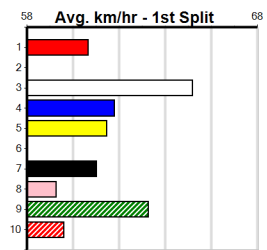

SOUTHERN SHEETMETAL

Distance: 450m, Race Type: Maiden, Total Prizemoney: $2,535
1st: $1,680, 2nd: $520, 3rd: $260, 4th: $75

RIVERSDALE MICK (3) was simply brilliant when placed at Shepparton last time and he can go one better this time around. LAMP POST (1) has been placed in three of six to date and he will be prominent throughout. DOUBLE DAICOS (2) has claims

Watchdog Tips: **3** **1** **2** **6** **Bet:** **Win 3**

Form Box	Wgt	Dist	Track	Date	Time	BON	Margin	1st/2nd (Time)	PIR	Checked	Comment	W/R	Split 1	S/P	Grade

1

LAMP POST [M] **$5.00**

BK Dog Feb-23 **Placed in three of six to date, danger if steps**

Sire: GOOD ODDS HARADA Dam: PIRATES PATCH **Trainer: Simon Payne (Toolern Vale)**

Owner(s): M Davis

Winning Distances: < 300m (0) 300 - 399m (0) 400 - 499m (0) 500 - 599m (0) 600 - 699m (0) > 700m (0)

Winning Weights:

2nd (1)	30.3	390	BAL	R1	30-Oct-24	22.51	21.83	2.50L ASTON BOURKE (22.34)	M/22				8.60	$8.50	M
2nd (1)	29.8	390	BAL	R1	06-Nov-24	22.56	21.76	6.00L FERRET'S KNOCK (22.15)	M/34				8.58	$3.00	M
F (8)	30.0	390	BAL	R2	13-Nov-24	0.00	22.11	AUSSIE FRED (22.41)	M/88		VO		9.59	$4.40	M
4th (6)	29.3	390	BAL	R1	21-Nov-24	23.09	21.93	6.00L BELFAST SPOT (22.69)	M/77		VO		9.22	$2.20	M
6th (3)	29.6	400	GEL	R2	28-Nov-24	23.28	22.55	10.00 ASTON TAMSYN (22.59)	M/76				8.93	$20.00	MH
3rd (8)	29.6	460	GEL	R2	05-Dec-24	26.45	25.51	11.00 MISS RELENTLESS (25.69)	M/453				6.97	$9.20	M

Last 3 wins NOT included above

Box History

Bx	1st	2nd	3rd	4th	5th	6th	7th	8th
1		2						
2								
3						1		
4								
5								
6					1			
7								
8			1					

Prize Best $1275.00
Starts FSTD
Trk/Dts 6-0-2-1
APM 0-0-0-0
1067

2

DOUBLE DAICOS [M] **$7.50**

BD Dog Feb-23 **Well bred, in good hands, can threaten**

Sire: FERAL FRANKY Dam: MILLY ROCKS **Trainer: Mario Briganti (Pearcedale)**

Owner(s): B Taylor

Winning Distances: < 300m (0) 300 - 399m (0) 400 - 499m (0) 500 - 599m (0) 600 - 699m (0) > 700m (0)

Winning Weights:

2nd (7)	31.4	400	GEL	R1	08-Nov-24	22.93	22.39	2.75L BIG DUKE (22.76)	M/32				8.58	$4.50	M
2nd (8)	30.9	450	BAL	R1	13-Nov-24	25.90	25.03	7.50L CRACKERJACK LES (25.38)	M/222				6.71	$3.20	M
5th (7)	30.6	410	HOR	R1	19-Nov-24	23.92	23.16	9.00L CORRESPONDING (23.32)	M/34				10.66	$3.40	M
3rd (4)	30.3	410	HOR	R2	26-Nov-24	23.72	22.97	6.50L NOVA OWEN (23.27)	M/44				10.84	$2.40	M
2nd (4)	30.5	450	SHP	R1	02-Dec-24	25.43	25.03	1.5L ACQUISITION (25.34)	Q/222				6.64	$10.50	M

Last 3 wins NOT included above

Box History

Bx	1st	2nd	3rd	4th	5th	6th	7th	8th
1								
2								
3								
4								
5								
6								
7								
8								

Prize Best $0
Starts FSH
Trk/Dts 0-0-0-0
APM 0-0-0-0
0

3

RIVERSDALE MICK (NSW)[M] **$2.40**

BK Dog Feb-23 **Brilliant effort last run, can cross and lead, yes**

Sire: SHIMA SHINE Dam: BANDIT BELLE **Trainer: Daniel Gibbons (Avalon)**

Owner(s): The Mullionaires (SYN), A Phillips, G Phillips, B Phillips, C Brewer, J Phillips, R Phillips

Winning Distances: < 300m (0) 300 - 399m (0) 400 - 499m (0) 500 - 599m (0) 600 - 699m (0) > 700m (0)

Winning Weights:

2nd (7)	31.4	400	GEL	R1	08-Nov-24	22.93	22.39	2.75L BIG DUKE (22.76)	M/32				8.58	$4.50	M
2nd (8)	30.9	450	BAL	R1	13-Nov-24	25.90	25.03	7.50L CRACKERJACK LES (25.38)	M/222				6.71	$3.20	M
5th (7)	30.6	410	HOR	R1	19-Nov-24	23.92	23.16	9.00L CORRESPONDING (23.32)	M/34				10.66	$3.40	M
3rd (4)	30.3	410	HOR	R2	26-Nov-24	23.72	22.97	6.50L NOVA OWEN (23.27)	M/44				10.84	$2.40	M
2nd (4)	30.5	450	SHP	R1	02-Dec-24	25.43	25.03	1.5L ACQUISITION (25.34)	Q/222				6.64	$10.50	M

Last 3 wins NOT included above

Box History

Bx	1st	2nd	3rd	4th	5th	6th	7th	8th
1								
2								
3								
4			1	1				
5								
6								
7			1			1		
8			1					

Prize Best $1820.00
Starts 25.90(8)-13/11/24
Trk/Dts 5-0-3-1
APM 1-0-1-0
1716