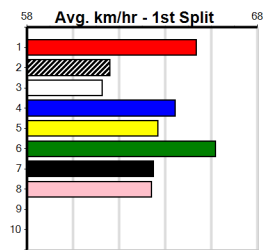

TOWN & COUNTRY LINE MARKING

Distance: 450m, Race Type: Grade 7, Total Prizemoney: $2,925
1st: $1,950, 2nd: $600, 3rd: $300, 4th: $75

ASCEND ECSTATIC (8) has turned in some handy performances to date and she will get plenty of room early on. MADDY GIBLET (1) is an improving type and she is armed with slick early speed. VERY SNEAKY (2) has a good record here to date.

Watchdog Tips: 8 1 2 6 Bet: Win 8

Form Box Wgt Dist Track Date Time BON Margin 1st/2nd (Time) PIR Checked Comment W/R Split 1 S/P Grade
MADDY GIBLET [7] Impressive in her past two, gun draw, danger $6.00
Owner(s): D Gibbons
Winning Distances: < 300m (0) 300 - 399m (0) 400 - 499m (1) 500 - 599m (0) 600 - 699m (0) > 700m (0)
Winning Weights: 29.4(1)
5th (8) 29.3 390 BAL R9 31-Oct-24 23.42 22.23 13.00 PAW ZACHARY (22.53) Q/55 . . . . . VO . . . . . 9.04 $4.00 M
4th (2) 29.4 390 WBL R2 14-Nov-24 22.99 22.00 11.00 SHAKE THE DUST (22.27) M/66 . . . . 9.22 $5.40 MH
5th (7) 29.2 390 WBL R3 21-Nov-24 22.85 21.81 7.00L LAURISTON GIRL (22.39) M/65 . . . . 8.93 $36.40 MF
1st (1) 29.4 400 GEL R1 26-Nov-24 22.70 22.58 3.00L PAW TRINNY (22.90) Q/11 . . . . . SW . . . . . 8.32 $2.60 M
2nd (8) 28.9 400 GEL R11 05-Dec-24 22.79 22.56 1.25L BELFAST SPOT (22.72) M/22 . . . . 8.59 $1.40 7
Last 3 wins NOT included above
Box History
Prize Best $1395.00
Starts FSTD
Trk/Dts 5-1-1-0
APM 0-0-0-0 1395

VERY SNEAKY [7] Good record here to date, threat if steps $4.20
Owner(s): D Pell
Winning Distances: < 300m (0) 300 - 399m (0) 400 - 499m (2) 500 - 599m (0) 600 - 699m (0) > 700m (0)
Winning Weights: 30.9(1) 31.0(1)
3rd (7) 30.9 450 BAL R9 24-Oct-24 25.95 25.39 7.00L PRINCE AVENGER (25.47) M/543 . . . . 7.01 $2.60 M
3rd (6) 31.0 450 BAL R4 31-Oct-24 25.85 25.08 2.25L MIKAELA'S JOY (25.69) M/432 . . . . 6.91 $2.30 M
3rd (8) 31.0 450 BAL R2 06-Nov-24 26.63 25.30 5.50L BIG BOSS GIBLET (26.25) M/443 . . . . 6.92 $1.90 M
4th (3) 30.9 450 BAL R1 13-Nov-24 26.01 25.03 9.00L CRACKERJACK LES (25.38) M/533 . . . . 6.78 $7.00 M
1st (3) 30.9 450 BAL R5 21-Nov-24 25.37 25.19 1.5L PAW URSULA (25.48) Q/111 . . . . 6.64 $2.80 M
7th (3) 30.7 450 WBL R4 28-Nov-24 26.14 24.99 17.00 HEY PRESTO (24.99) S/777 . . . . 7.66 $5.20 X67H
1st (4) 31.0 460 GEL R6 10-Dec-24 25.99 25.99 0.75L PAW LILIBET (26.02) M/322 . . . . 6.67 $3.20 X67
Last 3 wins NOT included above
Box History
Prize Best $3535.00
Starts 25.37(3)-21/11/24
Trk/Dts 7-2-0-3
APM 5-1-0-3 2379