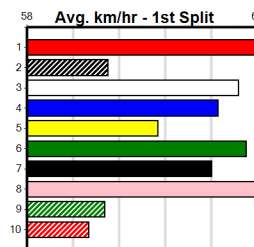

BALLARAT FUNCTION CENTRE

Distance: 390m, Race Type: Grade 7, Total Prizemoney: $2,925
1st: $1,950, 2nd: $600, 3rd: $300, 4th: $75

PRISTINE (7) has shown blistering early speed in her past two and she can break up the field through the bend. BE UNITED (3) was a brilliant debut winner at Horsham and he should fire after a freshen up. BELLA BLOSSOM (4) shows promise

Watchdog Tips: **7** **3** **4** **8** **Bet:** **Win 7**

Form Box	Wgt	Dist	Track	Date	Time	BON	Margin	1st/2nd (Time)	PIR	Checked	Comment	W/R	Split 1	S/P	Grade		
1	BLACK SANDY (NSW)[7] Never headed on debut, harder here, place $7.50																
	BK	Bitch		Jul-22													
	Owner(s): T Kingcott		Sire: BARCIA BLUE BOY		Dam: WINSOME SANDY		Trainer: Paul Mathieson (Myrningong)										
	Winning Distances: < 300m (0) 300 - 399m (0) 400 - 499m (1) 500 - 599m (0) 600 - 699m (0) > 700m (0)																
	Winning Weights: 26.7(1)																
	1st	(4)	26.7	400	GEL	R1	22-Nov-24	22.75	22.27	3.25L	MAV REIKO (22.98)	M/11			8.37	$7.90 M	
	Last 3 wins NOT included above																
	Box History																
	Prize Best Starts Trk/Dts APM																
	2	NO BAD DEED [7] Capable but can push up the track, next time $12.00															
F		Dog		Nov-22													
Owner(s): PAYDHOFF (SYN), W Saathoff, S Payne		Sire: FERAL FRANKY		Dam: NO GOOD DEED		Trainer: Wendy Saathoff (Toolern Vale)											
Winning Distances: < 300m (0) 300 - 399m (1) 400 - 499m (0) 500 - 599m (0) 600 - 699m (0) > 700m (0)																	
Winning Weights: 31.5(1)																	
2nd		(8)	31.2	390	BAL	R1	25-Sep-24	22.64	22.31	3.25L	NEW LINE (22.41)	M/53			8.75	$5.50 M	
1st		(8)	31.5	390	BAL	R9	02-Oct-24	22.58	21.95	4.00L	BONA VISTA (22.86)	M/22			8.64	$2.60 M	
6th		(6)	31.4	450	BAL	R10	09-Oct-24	26.19	25.19	11.00	PAW QUARK (25.46)	M/466	SW		6.76	$36.30 X67	
4th		(1)	31.3	390	BAL	R2	30-Oct-24	22.66	21.83	3.75L	SWEET LOVE (22.41)	M/44			8.70	$8.10 X67	
5th		(6)	31.5	425	BEN	R10	15-Nov-24	24.40	23.97	5.50L	SPIRITED OLIVER (24.05)	M/766			6.81	$16.10 X67	
2nd	(1)	31.2	390	BAL	R10	21-Nov-24	22.13	21.93	0.75L	SPEEDY EASY (22.08)	Q/24			8.48	$7.70 7		
6th	(3)	31.3	400	GEL	R10	28-Nov-24	23.09	22.55	7.00L	TOUCH OF SIN (22.62)	M/77	W		8.75	$16.00 X67		
Last 3 wins NOT included above																	
Box History																	
Prize Best Starts Trk/Dts APM																	
3	BE UNITED [7] Dominant on debut, can cross early, danger $3.60																
	BK	Dog		Mar-23													
	Owner(s): G Cini		Sire: KOBLENZ		Dam: SWIFT BRITTANY		Trainer: George Cini (Miners Rest)										
	Winning Distances: < 300m (0) 300 - 399m (0) 400 - 499m (1) 500 - 599m (0) 600 - 699m (0) > 700m (0)																
	Winning Weights: 31.9(1)																
	1st	(1)	31.9	410	HOR	R2	05-Nov-24	23.32	22.93	7.00L	AUNTIE AMBER (23.79)	Q/11			10.49	$2.30 MH	
	Last 3 wins NOT included above																
	Box History																
	Prize Best Starts Trk/Dts APM																
	4	BELLA BLOSSOM [7] Impressive type, nice turn of foot, threat $4.20															
BE		Bitch		Mar-23													
Owner(s): G Cini		Sire: FERNANDO BALE		Dam: NOVA WILLOW		Trainer: George Cini (Miners Rest)											
Winning Distances: < 300m (0) 300 - 399m (0) 400 - 499m (1) 500 - 599m (0) 600 - 699m (0) > 700m (0)																	
Winning Weights: 26.2(1)																	
1st		(4)	26.2	410	HOR	R1	05-Nov-24	23.57	22.93	0.25L	MY BREW (23.58)	M/22			10.49	$3.80 MH	
3rd		(7)	26.2	410	HOR	R2	12-Nov-24	23.58	22.95	4.50L	IT'S BUBBLE TIME (23.27)	M/33			10.65	$6.70 MF	
Last 3 wins NOT included above																	
Box History																	
Prize Best Starts Trk/Dts APM																	
5	HUSKY SARA LEE [7] Strong maiden winner but this is harder, tested $21.00																
	BK	Bitch		Nov-22													
	Owner(s): S Bailey		Sire: BERNARDO		Dam: HUSKY FLYER		Trainer: David Torr (Woodvale)										
	Winning Distances: < 300m (0) 300 - 399m (0) 400 - 499m (1) 500 - 599m (0) 600 - 699m (0) > 700m (0)																
	Winning Weights: 27.4(1)																
	2nd	(3)	27.6	410	HOR	R1	15-Oct-24	23.67	22.86	0.25L	DEFENSIVE (23.66)	M/53			10.75	$19.30 M