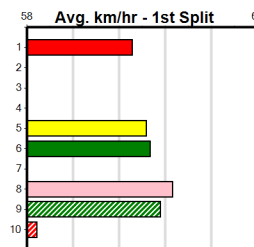

SPORTSBET SAME RACE MULTI

Distance: 390m, Race Type: Maiden, Total Prizemoney: $2,535
1st: $1,680, 2nd: $520, 3rd: $260, 4th: $75

ENDEAVOUR (6) has been placed in two of five to date and he has the speed to cross and lead throughout. PAW OLYSLAGERS (7) is a well bred type and she is sure to have plenty of support on debut. ULTIMATE BLEND (2) must be respected

Watchdog Tips: **6** **7** **2** **1** **Bet:** Box Quinella 2,6,7 ($10 for 333.33%)

Box History

Form Box	Wgt	Dist	Track	Date	Time	BON	Margin	1st/2nd (Time)	PIR	Checked	Comment	W/R	Split 1	S/P	Grade		
1	GO BACK [M] Improving type, has the good draw, keep safe $7.50																
	BK	Bitch	Sep-22		Sire: ASTON RUPEE		Dam: STAR OF JASMINE		Trainer: Donna Robertson (Bald Hills)								
	Owner(s): MALLEE RACING (SYN), S Jardine, N Monaghan																
	Winning Distances: < 300m (0) 300 - 399m (0) 400 - 499m (0) 500 - 599m (0) 600 - 699m (0) > 700m (0)																
	Winning Weights:																
	7th (2)	27.6	390	SHP	R1	08-Jul-24	23.18	22.00	10.00	MORAIN LILLY (22.49)	M/57			8.83	$8.50	M	
	4th (6)	29.3	390	BAL	R2	21-Nov-24	23.02	21.93	8.00L	TINY FOX (22.46)	M/55			8.76	$2.60	M	
	3rd (2)	29.3	425	BEN	R1	27-Nov-24	24.75	24.03	11.00	BLACK SKY (24.03)	Q/222			6.76	$6.80	T3-M	
	3rd (6)	29.3	410	HOR	R2	07-Dec-24	23.92	23.34	6.50L	MIDDLE EARTH (23.49)	M/33			10.56	$7.40	M	
	Last 3 wins NOT included above																
<table border="1"> <caption>Box History</caption> <thead> <tr> <th>Bx</th> <th>1st</th> <th>2nd</th> <th>3rd</th> <th>4th</th> <th>5th</th> <th>6th</th> <th>7th</th> <th>8th</th> </tr> </thead> <tbody> <tr><td>1</td><td></td><td></td><td></td><td></td><td></td><td></td><td></td><td></td></tr> <tr><td>2</td><td></td><td>1</td><td></td><td></td><td></td><td></td><td></td><td>1</td></tr> <tr><td>3</td><td></td><td></td><td></td><td></td><td></td><td></td><td></td><td></td></tr> <tr><td>4</td><td></td><td></td><td></td><td></td><td></td><td></td><td></td><td></td></tr> <tr><td>5</td><td></td><td></td><td></td><td></td><td></td><td></td><td></td><td></td></tr> <tr><td>6</td><td></td><td></td><td>1</td><td>1</td><td></td><td></td><td></td><td></td></tr> <tr><td>7</td><td></td><td></td><td></td><td></td><td></td><td></td><td></td><td></td></tr> <tr><td>8</td><td></td><td></td><td></td><td></td><td></td><td></td><td></td><td></td></tr> <tr><td>Prize Best</td><td colspan="5"></td><td>$495.00</td><td colspan="3"></td></tr> <tr><td>Starts</td><td colspan="5"></td><td>23.02(6)-21/11/24</td><td colspan="3"></td></tr> <tr><td>Trk/Dts</td><td colspan="5"></td><td>4-0-0-2</td><td colspan="3"></td></tr> <tr><td>APM</td><td colspan="5"></td><td>1-0-0-0</td><td colspan="3"></td></tr> <tr><td></td><td colspan="5"></td><td>495</td><td colspan="3"></td></tr> </tbody> </table>																	
2	ULTIMATE BLEND [M] Well bred, in capable hands, watch betting $6.00																
	BK	Bitch	Apr-23		Sire: AUSSIE INFRARED		Dam: FRANK'S GIRL		Trainer: Matthew Lanigan (Rowsley)								
	Owner(s): S Philp																
	Winning Distances: < 300m (0) 300 - 399m (0) 400 - 499m (0) 500 - 599m (0) 600 - 699m (0) > 700m (0)																
	Winning Weights:																
	Last 3 wins NOT included above																
	<table border="1"> <caption>Box History</caption> <thead> <tr> <th>Bx</th> <th>1st</th> <th>2nd</th> <th>3rd</th> <th>4th</th> <th>5th</th> <th>6th</th> <th>7th</th> <th>8th</th> </tr> </thead> <tbody> <tr><td>1</td><td></td><td></td><td></td><td></td><td></td><td></td><td></td><td></td></tr> <tr><td>2</td><td></td><td></td><td></td><td></td><td></td><td></td><td></td><td></td></tr> <tr><td>3</td><td></td><td></td><td></td><td></td><td></td><td></td><td></td><td></td></tr> <tr><td>4</td><td></td><td></td><td></td><td></td><td></td><td></td><td></td><td></td></tr> <tr><td>5</td><td></td><td></td><td></td><td></td><td></td><td></td><td></td><td></td></tr> <tr><td>6</td><td></td><td></td><td></td><td></td><td></td><td></td><td></td><td></td></tr> <tr><td>7</td><td></td><td></td><td></td><td></td><td></td><td></td><td></td><td></td></tr> <tr><td>8</td><td></td><td></td><td></td><td></td><td></td><td></td><td></td><td></td></tr> <tr><td>Prize Best</td><td colspan="5"></td><td>$0</td><td colspan="3"></td></tr> <tr><td>Starts</td><td colspan="5"></td><td>FSH</td><td colspan="3"></td></tr> <tr><td>Trk/Dts</td><td colspan="5"></td><td>0-0-0-0</td><td colspan="3"></td></tr> <tr><td>APM</td><td colspan="5"></td><td>0-0-0-0</td><td colspan="3"></td></tr> <tr><td></td><td colspan="5"></td><td>0</td><td colspan="3"></td></tr> </tbody> </table>																
	3	UNTIED (NSW)[M] Dam has produced some classy types $5.00															
		BEF	Dog	Oct-20		Sire: HOOKED ON SCOTCH		Dam: LAGOON PRISY		Trainer: Bruce Jacobs (Carisbrook)							
		Owner(s): B Jacobs															
Winning Distances: < 300m (0) 300 - 399m (0) 400 - 499m (0) 500 - 599m (0) 600 - 699m (0) > 700m (0)																	
Winning Weights:																	
Last 3 wins NOT included above