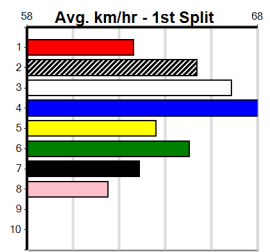

A1 SIGNAGE

Distance: 450m, Race Type: Grade 7, Total Prizemoney: $2,925
1st: $1,950, 2nd: $600, 3rd: $300, 4th: $75

MAV REIKO (2) went to another level with a top 22.50 Geelong win and he looks suited once again. AUSSIE FRED (1) has been consistent to date and he is drawn to be prominent throughout. ASTON TAMSYN (3) shows promise.

Watchdog Tips: **2** **1** **3** **4** **Bet:** Box Quinella 1,2,3 ($10 for 333.33%)

1

AUSSIE FRED [7] **Good turn of foot, has the right draw, danger** **$4.80**

BD Dog Nov-22 Sire: FERAL FRANKY Dam: NO GOOD DEED Trainer: Simon Payne (Toolern Vale)

Owner(s): PAYDHOFF (SYN), W Saathoff, S Payne

Winning Distances: < 300m (0) 300 - 399m (1) 400 - 499m (0) 500 - 599m (0) 600 - 699m (0) > 700m (0)

Winning Weights: 30.2(1)

Run	Dist	Time	Time	Margin	1st/2nd (Time)	PIR	Checked	Comment	WR	Split 1	S/P	Grade	
3rd (3)	29.8	390	BAL	R1	06-Nov-24	22.64	21.76	7.00L FERRET'S KNOCK (22.15)	M/45			8.70	$4.50 M
1st (1)	30.2	390	BAL	R2	13-Nov-24	22.41	22.11	3.00L ENDEAVOUR (22.61)	M/21		SW	8.52	$2.70 M
4th (6)	30.2	450	BAL	R8	21-Nov-24	25.98	25.19	11.00 IMPEL (25.26)	M/654			6.83	$8.90 X67
3rd (8)	30.2	400	GEL	R10	28-Nov-24	22.69	22.55	1.00L TOUCH OF SIN (22.62)	M/33			8.53	$22.70 X67

Last 3 wins NOT included above

Box History

Bx	1st	2nd	3rd	4th	5th	6th	7th	8th
1	1							
2								
3			1					
4								
5								
6					1			
7								
8				1				

Prize Best	$2315.00
Starts	25.98(6)-21/11/24
Trk/Dts	4-1-0-2
APM	1-0-0-0
	2263

2

MAV REIKO [7] **Brilliant winner last time, hard to reel in** **$2.80**

BK Dog Mar-23 Sire: SHIMA SHINE Dam: REIKO ROCKETTA Trainer: John Barbara (Exford)

Owner(s): J Fry

Winning Distances: < 300m (0) 300 - 399m (0) 400 - 499m (1) 500 - 599m (0) 600 - 699m (0) > 700m (0)

Winning Weights: 32.3(1)

Run	Dist	Time	Time	Margin	1st/2nd (Time)	PIR	Checked	Comment	WR	Split 1	S/P	Grade	
3rd (3)	32.1	400	GEL	R1	15-Nov-24	23.20	22.35	4.25L TIPSY TURTLE (22.90)	M/23			8.57	$2.60 M
2nd (7)	32.2	400	GEL	R1	22-Nov-24	22.98	22.27	3.25L BLACK SANDY (22.75)	M/63			8.61	$6.90 M
3rd (4)	32.0	400	GEL	R2	28-Nov-24	22.82	22.55	3.5L ASTON TAMSYN (22.59)	M/54			8.72	$5.60 MH
1st (7)	32.3	400	GEL	R1	06-Dec-24	22.50	22.31	3.00L PRISTINE (22.71)	M/22		SW	8.62	$6.60 MF

Last 3 wins NOT included above

Box History

Bx	1st	2nd	3rd	4th	5th	6th	7th	8th
1								
2								
3			1					
4			1					
5								
6								
7	1	1						
8								

Prize Best	$3990.00
Starts	FSH
Trk/Dts	4-1-1-2
APM	0-0-0-0
	2990

3

ASTON TAMSYN [7] **Never headed in her maiden win, can threaten** **$5.00**

BK Bitch Apr-23 Sire: TOMMY SHELBY Dam: ASTON MIRAGE Trainer: David Geall (Lara)

Owner(s): R Borda

Winning Distances: < 300m (0) 300 - 399m (0) 400 - 499m (1) 500 - 599m (0) 600 - 699m (0) > 700m (0)

Winning Weights: 25.4(1)

Run	Dist	Time	Time	Margin	1st/2nd (Time)	PIR	Checked	Comment	WR	Split 1	S/P	Grade	
3rd (1)	25.8	450	BAL	R1	20-Nov-24	25.54	25.27	2.25L SNOWBALL ONE (25.38)	Q/222			6.62	$3.30 M
1st (1)	25.4	400	GEL	R2	28-Nov-24	22.59	22.55	2.25L MAJOR LIGHTYEAR (22.74)	Q/11			8.25	$1.50 MH
3rd (8)	25.4	400	GEL	R1	06-Dec-24	22.94	22.31	6.50L MAV REIKO (22.50)	S/44			8.69	$2.20 MF

Last 3 wins NOT included above

Box History

Bx	1st	2nd	3rd	4th	5th	6th	7th	8th
1	1		1					
2								
3								
4								
5								
6								
7								
8				1				

Prize Best	$2240.00
Starts	25.54(1)-20/11/24
Trk/Dts	3-1-0-2
APM	1-0-0-1
	2240