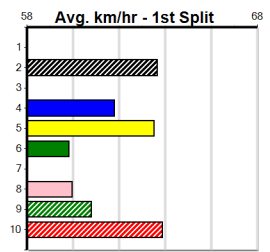

Distance: 390m, Race Type: Maiden, Total Prizemoney: $2,535
1st: $1,680, 2nd: $520, 3rd: $260, 4th: $75

The well bred FAST KNOCKDOWN (3) is a member of a strong kennel and she is sure to have plenty of support on debut. TRUTH TELLER (1) is bred to have plenty of early speed and he will be prominent throughout. DAD'S PLUM SAUCE (6) can charge late

Watchdog Tips: **3** **1** **6** **7** **Bet:** Win 3

1

TRUTH TELLER [M] Bred to have plenty of early speed, danger **$4.00**
WBK Dog Oct-22 Sire: HOOKED ON SCOTCH Dam: DORAN'S ASH
Owner(s): K Boyle Trainer: Kathleen Boyle (Lethbridge)
Winning Distances: < 300m (0) 300 - 399m (0) 400 - 499m (0) 500 - 599m (0) 600 - 699m (0) > 700m (0)
Winning Weights:

Bx	1st	2nd	3rd	4th	5th	6th	7th	8th
1								
2								
3								
4								
5								
6								
7								
8								

Prize Best $0.00 FSH
Starts 0-0-0-0
Trk/Dts 0-0-0-0
APM 0

Last 3 wins NOT included above

2

BLACKPOOL KOLA (QLD)[M] Failed to fire on debut, needs more time **$7.50**
BK Dog May-23 Sire: ASTON RUPEE Dam: LAVA YOU BEAUTY
Owner(s): GLASWEGIAN ANGEL (SYN), A Kenyon, R Kenyon, R Kenyon Trainer: Adrian Kenyon (Lara)
Winning Distances: < 300m (0) 300 - 399m (0) 400 - 499m (0) 500 - 599m (0) 600 - 699m (0) > 700m (0)
Winning Weights:

Bx	1st	2nd	3rd	4th	5th	6th	7th	8th
1								
2								
3								
4								
5								
6								
7								
8								

Prize Best $0.00 FSH
Starts 1-0-0-0
Trk/Dts 0-0-0-0
APM 0

Last 3 wins NOT included above

3

FAST KNOCKDOWN [M] Well bred, in good hands, expected to fire **$4.00**
BK Bitch Apr-23 Sire: AUSSIE INFRARED Dam: FRANK'S GIRL
Owner(s): G Skene Trainer: Matthew Lanigan (Rowsley)
Winning Distances: < 300m (0) 300 - 399m (0) 400 - 499m (0) 500 - 599m (0) 600 - 699m (0) > 700m (0)
Winning Weights:

Bx	1st	2nd	3rd	4th	5th	6th	7th	8th
1								
2								
3								
4								
5								
6								
7								
8								

Prize Best $0 FSH
Starts 0-0-0-0
Trk/Dts 0-0-0-0
APM 0

Last 3 wins NOT included above

4

DAVE THE FENCER (NSW)[M] Failed to beat a runner on debut, needs more time **$16.00**
BK Dog Feb-23 Sire: WEST ON AUGIE Dam: VICTORIA'S KARA
Owner(s): J Dale Trainer: David Shovan (Powlett Plains)
Winning Distances: < 300m (0) 300 - 399m (0) 400 - 499m (0) 500 - 599m (0) 600 - 699m (0) > 700m (0)
Winning Weights:

Bx	1st	2nd	3rd	4th	5th	6th	7th	8th
1								
2								
3								
4								
5								
6								
7								
8								

Prize Best $0.00 FSH
Starts 1-0-0-0
Trk/Dts 0-0-0-0
APM 0

Last 3 wins NOT included above

5

MIDNIGHT REBEL [M] Didn't have a lot of support on debut, tested **$12.00**
BK Dog Dec-22 Sire: SUPERIOR PANAMA Dam: STELLA RHODE
Owner(s): OKAY JIM (SYN), B O'keefe, J O'keefe Trainer: Barry O'keefe (Wangoom)
Winning Distances: < 300m (0) 300 - 399m (0) 400 - 499m (0) 500 - 599m (0) 600 - 699m (0) > 700m (0)
Winning Weights:

Bx	1st	2nd	3rd	4th	5th	6th	7th	8th
1								
2								
3								
4								
5								
6								
7								
8								

Prize Best $0.00 FSH
Starts 1-0-0-0
Trk/Dts 0-0-0-0
APM 0

Last 3 wins NOT included above