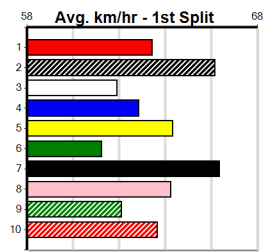

Ballarat
11
5:12PM
(VIC time)

RSN GREY AREAS - WEDNESDAY & FRIDAY

Distance: 390m, Race Type: Grade 7, Total Prizemoney: $2,925
1st: $1,950, 2nd: $600, 3rd: $300, 4th: $75

CHEEKY DEED (1) was never headed in his top debut win here and he is drawn to repeat the dose.
PAW JENNEKE (7) showed improvement last time and he should be prominent throughout.
JUMBUK QUEEN (5) may be the value runner.

Watchdog Tips: **1** **7** **5** **3** **Bet:** **Win 1**

1

CHEEKY DEED (NSW)[7] **Dominant on debut, drawn to lead, go close** **$3.20**
BK Dog Jan-23 Sire: ALLEN DEED Dam: STILTON CHEEKY
Owner(s): J Bolwell Trainer: Mark Johnson (Ross Creek)
Winning Distances: < 300m (0) 300 - 399m (1) 400 - 499m (0) 500 - 599m (0) 600 - 699m (0) > 700m (0)
Winning Weights: 34.2(1)

1st	2nd	3rd	4th	5th	6th	7th	8th		
(1) 34.2	390 BAL R1	16-Oct-24	22.33	21.97	4.00L	MINH JACK (22.61)	Q/11	8.53	$5.50 M
(3) 34.5	525 MEA R1	04-Nov-24	31.64	29.95	20.00	HIGHLY CONNECTED (30.24)	M/2348	5.23	$25.30 7

Last 3 wins NOT included above

Box History

Bx	1st	2nd	3rd	4th	5th	6th	7th	8th
1	1							
2								
3								1
4								
5								
6								
7								
8								

Prize Best	$1680.00
Starts	22.33(1)-16/10/24
Trk/Dts	2-1-0-0
APM	1-1-0-0 1344

2

PAW QUANDA (NSW)[7] **Improving type but this is harder, place best** **$6.00**
BD Bitch Feb-23 Sire: JACKSLITTLETHING Dam: IDRIA BALE
Owner(s): B Wheeler Trainer: Robert Camilleri (Lara)
Winning Distances: < 300m (0) 300 - 399m (1) 400 - 499m (0) 500 - 599m (0) 600 - 699m (0) > 700m (0)
Winning Weights: 27.1(1)

5th	6th	7th	8th						
(8) 27.2	410 HOR R2	09-Nov-24	24.00	22.98	6.50L	PAW PASADENA (23.56)	M/46	10.58	$6.80 M
(2) 26.8	390 WBL R2	21-Nov-24	22.88	21.81	8.50L	GINA RHODE (22.29)	M/64	8.97	$5.40 M
(4) 27.0	350 HVL R1	29-Nov-24	19.94	19.46	4.00L	NO WORDS (19.67)	M/2	6.68	$3.30 T3-M
(7) 27.1	390 SHP R2	05-Dec-24	22.69	22.18	4.00L	MISS BARBIE (22.97)	Q/11	8.61	$2.00 T3-M

Last 3 wins NOT included above

Box History

Bx	1st	2nd	3rd	4th	5th	6th	7th	8th
1								
2					1			
3								
4		1						
5								
6								
7	1							
8						1		

Prize Best	$2000.00
Starts	FSH
Trk/Dts	4-1-1-0
APM	0-0-0-0 2000

3

NAUGHTY NUNG [7] **Armed with good early burn, must keep safe** **$5.00**
F Bitch Apr-22 Sire: FLYING RICCIARDO Dam: SLINGSHOT GYPSY
Owner(s): J Ferguson Trainer: Brian Hodgson (Smythesdale)
Winning Distances: < 300m (0) 300 - 399m (1) 400 - 499m (0) 500 - 599m (0) 600 - 699m (0) > 700m (0)
Winning Weights: 25.7(1)

4th	5th	6th	7th	8th					
(1) 25.6	300 HVL R2	06-Oct-24	17.14	16.60	2.75L	LITTLE TRUCK (16.96)	Q/2	3.98	$9.90 M
(1) 25.4	300 HVL R2	15-Oct-24	17.13	16.68	1.75L	JABBERWOCKY (17.01)	M/2	3.97	$4.20 M
(3) 25.7	390 BAL R2	21-Oct-24	22.53	22.03	0.25L	NO DANGER RANGER	Q/11	8.51	$3.80 T3-M
(6) 25.6	390 BAL R13	24-Oct-24	22.87	22.08	8.50L	BOMB KIRK (22.30)	M/43	8.74	$7.50 7
(6) 25.8	390 BAL R12	31-Oct-24	22.76	22.23	7.00L	LAID BACK LASS (22.29)	M/23	8.49	$31.50 7
(1) 25.6	390 BAL R10	07-Nov-24	22.59	22.07	7.50L	WALTZING BRUTE (22.07)	Q/22	8.64	$4.80 X67
(5) 25.7	390 BAL R9	11-Nov-24	22.85	22.11	5.50L	CONNOR'S FLYER (22.49)	M/23	8.52	$7.30 T3-7
(7) 24.8	400 WGL R3	29-Nov-24	23.20	22.61	3.5L	AGENT SUSIE (22.95)	M/53	8.58	$24.80 7

Last 3 wins NOT included above

Box History

Bx	1st	2nd	3rd	4th	5th	6th	7th	8th
1		1	1	1				1
2								
3	1							
4								
5					1			
6		1		1	1	1		
7						1		
8								

Prize Best	$2050.00
Starts	22.53(3)-21/10/24
Trk/Dts	11-1-2-1
APM	6-1-1-0 1561