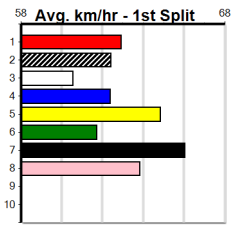

GEELONG PRINTING (275+ RANK)

Distance: 400m, Race Type: Grade 7, Total Prizemoney: $1,530
1st: $1,000, 2nd: $320, 3rd: $160, 4th: $50

9
2:17PM
(VIC time)

PUGSLEY (7) was a dazzling 22.11 Ballarat winner and he appears to have a fair bit on his rivals.
KATHLEEN'S ENTITY (2) has been placed in three of four here and she will be strong in the run home. STEAL THE SHOW (3) may be value.

Watchdog Tips: **7** **2** **3** **8** **Bet:** **Win 7**