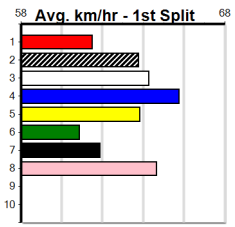

RIDE FOR LUCY (275+ RANK)

Distance: 460m, Race Type: Grade 5, Total Prizemoney: $1,530
1st: $1,000, 2nd: $320, 3rd: $160, 4th: $50

6

1:24PM
(VIC time)

BLUE VENDETTA (5) has been brilliant in his past two and he just needs a clear crack mid race.
BLACK SPECTRE (4) was a smart 25.45 Shepparton winner and he should be prominent throughout. ARANDT'S GIRL (8) returned to form last time out

Watchdog Tips: **5** **4** **8** **6** **Bet:** **Win 5**