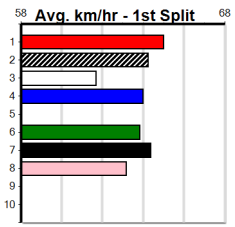

BEACHSIDE SECURITY (275+ RANK)

Distance: 400m, Race Type: Grade 5, Total Prizemoney: \$1,530
1st: \$1,000, 2nd: \$320, 3rd: \$160, 4th: \$50

3

12:34PM

(VIC time)

ROOSTER LEGS (2) was a top 22.57 winner here recently and he can atone for his two luckless runs since. ASTON BREEZE (1) returned to form at Warrnambool and she is drawn to get all the breaks. SILVER TAQUISHA (7) is well drawn out wide