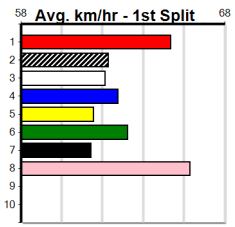

13 RACES TODAY (275+ RANK)

Distance: 400m, Race Type: Maiden, Total Prizemoney: $1,530
1st: $1,000, 2nd: $320, 3rd: $160, 4th: $50

1

11:54AM
(VIC time)

PAW LONDON (8) has been placed in seven of eight to date and she gets her chance to break through. IN THE CLOUDS (1) showed improvement last time and she is drawn to get all the breaks. HENCHMEN (6) can run a cheeky race

Watchdog Tips: 8 1 6 5 **Bet:** Win 8