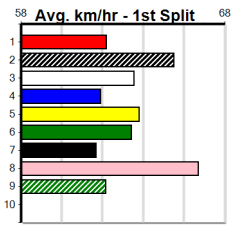

MELBOURNE CONTAINER PARK (275+ RA

Distance: 460m, Race Type: Mixed 6/7, Total Prizemoney: $1,530
1st: $1,000, 2nd: $320, 3rd: $160, 4th: $50

7

1:41PM
(VIC time)

CONROY PARK (5) is armed with a nice turn of foot and she can light them up through the bend.
PAW RIVAL (2) has a good record here and he should be in the firing line from the outset. PAW
YALE (1) is drawn to get the breaks.

Watchdog Tips: **5** **2** **1** **3** **Bet:** **Win 5**