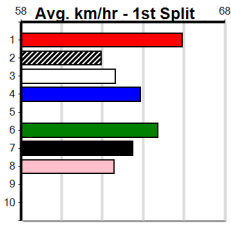

Geelong

GEELONG RACE 13 (275+ RANK)

13 (E1)

Distance: 400m, Race Type: Grade 5, Total Prizemoney: $1,530
1st: $1,000, 2nd: $320, 3rd: $160, 4th: $50

3:27PM

(VIC time)

HE MAN (4) will find this easier than his most recent racing and he just needs a clear crack mid race.
MOBILE LAD (2) has won three of his past four and he can settle on the speed. FINANCIER (8) is better than his past few runs.

Watchdog Tips: 4 2 8 1 Bet: Win 4