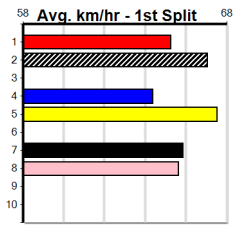

SPORTSBET MAKE IT A MULTI (275+ RAN

Distance: 400m, Race Type: Mixed 4/5, Total Prizemoney: \$1,530
1st: \$1,000, 2nd: \$320, 3rd: \$160, 4th: \$50

11

2:55PM

(VIC time)

PAW LARRY (1) carved out a slick 22.49 when scoring here recently and a repeat will see him score again. NIMBOSTRATUS (7) was handily placed at Horsham and he will appreciate the smaller line-up. CRUSOE RICO (5) will appreciate the drop in class