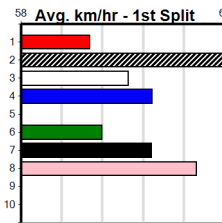

MILLERS MUZZLES (275+ RANK)

Distance: 400m, Race Type: Grade 5, Total Prizemoney: $1,530
1st: $1,000, 2nd: $320, 3rd: $160, 4th: $50

5

1:09PM

(VIC time)

THAT'S A BOODIE (1) regained some confidence when placed at Ballarat and he can go one better today. BLONDE MUSTANG (2) has a solid record here and she should be able to follow the red through early. SAM'S BOY (6) is well drawn out wide.

Watchdog Tips: **1** **2** **6** **7** **Bet:** **Box Trifecta 1,2,6,7 ($10 for 41.67%)**