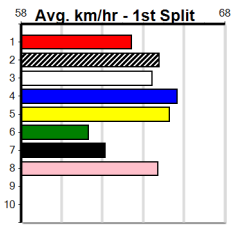

SPORTSBET GO THE BLUE DOG (275+ R

Distance: 460m, Race Type: Grade 5, Total Prizemoney: $1,530
1st: $1,000, 2nd: $320, 3rd: $160, 4th: $50

Watchdog Tips:

6

5

2

8

Bet:

Win 6