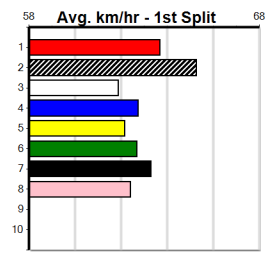

Geelong
10
2:39PM
(VIC time)

NP ELECTRICAL (275+ RANK)

Distance: 400m, Race Type: Grade 6, Total Prizemoney: $1,530
1st: $1,000, 2nd: $320, 3rd: $160, 4th: $50

RIVERDALE CLYDE (2) is armed with good early burn and he should turn for home with a nice break. PAW IGNITE (4) has been placed in three of his past four and he will be in the firing line throughout. PAW JOLYN (3) can run a cheeky race

Watchdog Tips: 2 4 3 8 **Bet:** Win 2

Form Box	Wgt	Dist	Track	Date	Time	BON	Margin	1st/2nd (Time)	PIR	Checked	Comment	WR	Split 1	S/P	Grade	
1	DECORATED [6] $21.00															
	Down on confidence, struggles here, tested															
	Trainer: Troy Walters (Parwan)															
	Owner(s): T Walters															
	Sire: GET IT GIZMO Dam: WONDERFUL WORLD															
	Winning Distances: < 300m (0) 300 - 399m (0) 400 - 499m (2) 500 - 599m (0) 600 - 699m (0) > 700m (0)															
	Winning Weights: 24.8(1) 25.0(1)															
	<table border="0" style="width: 100%;"> <tr> <td>5th (1) 25.0 425 BEN R12 02-Oct-24 24.72 23.88 4.00L JARMON (24.45) Q/123 . . . . . 6.58 $23.90 SH</td> <td rowspan="10" style="vertical-align: top;"> <table border="1" style="width: 100%; border-collapse: collapse;"> <thead> <tr> <th colspan="8">Box History</th> </tr> <tr> <th>Bx</th> <th>1st</th> <th>2nd</th> <th>3rd</th> <th>4th</th> <th>5th</th> <th>6th</th> <th>7th</th> <th>8th</th> </tr> </thead> <tbody> <tr><td>1</td><td></td><td></td><td></td><td></td><td>1</td><td>2</td><td></td><td>1</td></tr> <tr><td>2</td><td></td><td></td><td></td><td></td><td></td><td></td><td></td><td></td></tr> <tr><td>3</td><td>1</td><td></td><td></td><td></td><td></td><td></td><td></td><td></td></tr> <tr><td>4</td><td>1</td><td></td><td></td><td>2</td><td></td><td></td><td></td><td></td></tr> <tr><td>5</td><td></td><td></td><td></td><td></td><td></td><td></td><td>2</td><td></td></tr> <tr><td>6</td><td></td><td></td><td>2</td><td></td><td></td><td>1</td><td>1</td><td>1</td></tr> <tr><td>7</td><td></td><td>1</td><td></td><td></td><td></td><td></td><td>1</td><td></td></tr> <tr><td>8</td><td></td><td></td><td></td><td></td><td></td><td></td><td></td><td></td></tr> <tr> <td>Prize Best Starts</td> <td colspan="7"></td> <td>$2765.00</td> </tr> <tr> <td>Trk/Dts</td> <td colspan="7"></td> <td>23.28(4)-31/12/24</td> </tr> <tr> <td>APM</td> <td colspan="7"></td> <td>18-2-1-2 6-0-0-0 1185</td> </tr> </tbody> </table> </td> </tr> <tr> <td colspan="16">Last 3 wins NOT included above</td> </tr> <tr> <td colspan="16">1st (3) 24.8 450 BAL R1 25-Aug-24 25.71 25.50 4.25L COWBOY COLD (26.00) Q/111 . . . . . 6.68 $9.70 T3-M</td> </tr> <tr> <td colspan="16">1st (4) 25.0 450 BAL R7 02-Sep-24 25.67 25.67 1.5L BOBBY BACCALA (25.78) M/111 . . . . . 6.59 $3.20 X67</td> </tr> </table>															

2	RIVERDALE CLYDE [6] $2.80															
	Looks the leader, well graded, hard to reel in															
	Trainer: Matthew Abela (Little River)															
	Owner(s): RIVERDALE (SYN), M Abela, I Green, C Abela															
	Sire: FERNANDO BALE Dam: CRUISING BETTY															
	Winning Distances: < 300m (0) 300 - 399m (1) 400 - 499m (1) 500 - 599m (0) 600 - 699m (0) > 700m (0)															
	Winning Weights: 31.4(1) 32.8(1)															
	<table border="0" style="width: 100%;"> <tr> <td>2nd (5) 33.5 400 GEL R12 06-Aug-24 22.94 22.31 2.50L IF HE COULD (22.77) M/11 . . . . . 8.45 $29.70 6G</td> <td rowspan="10" style="vertical-align: top;"> <table border="1" style="width: 100%; border-collapse: collapse;"> <thead> <tr> <th colspan="8">Box History</th> </tr> <tr> <th>Bx</th> <th>1st</th> <th>2nd</th> <th>3rd</th> <th>4th</th> <th>5th</th> <th>6th</th> <th>7th</th> <th>8th</th> </tr> </thead> <tbody> <tr><td>1</td><td></td><td>1</td><td>1</td><td>1</td><td>1</td><td></td><td></td><td></td></tr> <tr><td>2</td><td></td><td>3</td><td></td><td></td><td>1</td><td>3</td><td></td><td></td></tr> <tr><td>3</td><td></td><td>1</td><td>2</td><td></td><td></td><td></td><td></td><td>1</td></tr> <tr><td>4</td><td></td><td></td><td>1</td><td></td><td></td><td></td><td></td><td>1</td></tr> <tr><td>5</td><td></td><td>2</td><td>1</td><td></td><td></td><td></td><td></td><td>1</td></tr> <tr><td>6</td><td></td><td>1</td><td>1</td><td></td><td></td><td></td><td></td><td>1</td></tr> <tr><td>7</td><td></td><td></td><td>1</td><td>2</td><td></td><td></td><td></td><td></td></tr> <tr><td>8</td><td>2</td><td>1</td><td></td><td></td><td></td><td></td><td></td><td>1</td></tr> <tr> <td>Prize Best Starts</td> <td colspan="7"></td> <td>$7825.00</td> </tr> <tr> <td>Trk/Dts</td> <td colspan="7"></td> <td>22.80(6)-16/1/24</td> </tr> <tr> <td>APM</td> <td colspan="7"></td> <td>32-2-9-7 25-1-6-6 1547</td> </tr> </tbody> </table> </td> </tr> <tr> <td colspan="16">Last 3 wins NOT included above</td> </tr> <tr> <td colspan="16">1st (8) 31.4 400 GEL R1 03-Nov-23 23.16 22.75 2.75L DANCING MICK (23.35) Q/11 . . . . . 8.39 $2.90 M</td> </tr> <tr> <td colspan="16">1st (8) 32.8 390 BAL R9 08-Apr-24 22.52 22.25 1.25L SHIMA HARLEY (22.60) M/11 . . . . . 8.44 $1.60 T3-7</td> </tr> </table>															

3	PAW JOLYN (NSW)[6] $4.00															
	Strong winner two runs back, can threaten															
	Trainer: Samantha Grenfell (Anakie)															
	Owner(s): B Wheeler															
	Sire: CHRISTO BALE Dam: DYNA UNI															
	Winning Distances: < 300m (0) 300 - 399m (1) 400 - 499m (1) 500 - 599m (0) 600 - 699m (0) > 700m (0)															
	Winning Weights: 27.6(1) 28.6(1)															
	<table border="0" style="width: 100%;"> <tr> <td>3rd (8) 28.2 390 BAL R9 11-Nov-24 22.65 22.11 2.50L CONNOR'S FLYER (22.49) M/64 . . . . . 8.66 $10.90 T3-7</td> <td rowspan="10" style="vertical-align: top;"> <table border="1" style="width: 100%; border-collapse: collapse;"> <thead> <tr> <th colspan="8">Box History</th> </tr> <tr> <th>Bx</th> <th>1st</th> <th>2nd</th> <th>3rd</th> <th>4th</th> <th>5th</th> <th>6th</th> <th>7th</th> <th>8th</th> </tr> </thead> <tbody> <tr><td>1</td><td></td><td>1</td><td></td><td></td><td></td><td></td><td></td><td>1</td></tr> <tr><td>2</td><td>1</td><td></td><td></td><td></td><td></td><td>1</td><td></td><td></td></tr> <tr><td>3</td><td></td><td>1</td><td></td><td></td><td></td><td></td><td>1</td><td></td></tr> <tr><td>4</td><td></td><td>1</td><td></td><td></td><td></td><td></td><td></td><td></td></tr> <tr><td>5</td><td></td><td></td><td></td><td></td><td></td><td></td><td></td><td>1</td></tr> <tr><td>6</td><td></td><td>1</td><td></td><td></td><td></td><td>1</td><td></td><td></td></tr> <tr><td>7</td><td></td><td></td><td>1</td><td>1</td><td></td><td></td><td></td><td></td></tr> <tr><td>8</td><td>1</td><td></td><td>1</td><td></td><td></td><td></td><td></td><td>1</td></tr> <tr> <td>Prize Best Starts</td> <td colspan="7"></td> <td>$4780.00</td> </tr> <tr> <td>Trk/Dts</td> <td colspan="7"></td> <td>22.95(7)-30/1/24</td> </tr> <tr> <td>APM</td> <td colspan="7"></td> <td>17-2-4-2 4-1-0-1 3554</td> </tr> </tbody> </table> </td> </tr> <tr> <td colspan="16">Last 3 wins NOT included above</td> </tr> <tr> <td colspan="16">1st (2) 27.6 390 WBL R1 10-Oct-24 22.46 21.87 3.00L STILTON INDIE (22.66) Q/22 . . . . . 8.79 $3.80 M</td> </tr> </table>