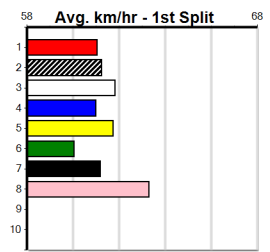

THE BECKLEY CENTRE GEELONG (0-1W)

Distance: 460m, Race Type: Restricted Win, Total Prizemoney: $1,530
1st: $1,000, 2nd: $320, 3rd: $160, 4th: $50

OSPREY CHRONOS (2) was smartly placed here in December and he gets his chance to break through. YOU SEE ME (4) was solidly placed on debut and he can work into the mix mid race.
BORN TO PARTY (1) is drawn to be prominent throughout.

Watchdog Tips: 2 4 1 5 **Bet:** Box Quinella 1,2,4 ($10 for 333.33%)

Form	Box	Wgt	Dist	Track	Date	Time	BON	Margin	1st/2nd (Time)	PIR	Checked	Comment	WR	Split 1	S/P	Grade

1

BORN TO PARTY [M] **$4.60**

Better than his past few runs, well drawn, threat

BK Dog **Jan-23** Sire: FERNANDO BALE Dam: IT'S MY PARTY

Owner(s): CHAMPAGNE PTN (SYN), S Smith, A Langton Trainer: Angela Langton (Anakie)

Winning Distances: < 300m (0) 300 - 399m (0) 400 - 499m (0) 500 - 599m (0) 600 - 699m (0) > 700m (0)

Winning Weights:

2nd (7)	31.2	460	GEL	R3	01-Oct-24	26.46	26.08	1.00L PAW SAMUEL (26.40)	Q/112					6.75	$2.50	M
7th (8)	31.2	520	GEL	R1	07-Oct-24	31.70	29.88	13.00 MORAIN WALLY (30.84)	M/7886			W		5.65	$15.40	M
5th (4)	31.2	460	GEL	R3	15-Oct-24	26.67	25.90	5.50L MASQUERADE PARTY	M/655					6.98	$3.40	M
5th (2)	31.0	515	SAP	R1	21-Oct-24	30.85	29.38	16.00 MILES APART (29.76)	M/7775					5.40	$16.60	M
3rd (3)	30.7	460	GEL	R2	01-Nov-24	26.79	25.97	7.50L FEAT OF STRENGTH (26.28)	S/433					6.87	$12.90	M
6th (7)	31.0	460	GEL	R2	15-Nov-24	27.61	25.85	24.00 MR. MIYAGI (25.93)	Q/566					6.80	$21.50	M
4th (2)	31.6	460	GEL	R2	05-Dec-24	26.46	25.51	12.00 MISS RELENTLESS (25.69)	M/224					6.83	$21.40	M
4th (4)	31.5	460	GEL	R9	31-Dec-24	26.51	25.89	2.50L KIRKY STORM (26.35)	Q/555					6.73	$5.50	M

Last 3 wins NOT included above

Box History

Bx	1st	2nd	3rd	4th	5th	6th	7th	8th
1								
2								
3								
4								
5								
6								
7								
8								

Prize Best $1315.00
Starts 26.46(7)-1/10/24
Trk/Dts 14-0-1-3
APM 11-0-1-3
702

2

OSPREY CHRONOS [M] **$3.40**

Smartly placed four runs back, hard to hold out

BK Dog **Mar-23** Sire: ASTON RUPEE Dam: MEPUNGA KATIE

Owner(s): CHAMPAGNE PTN (SYN), S Smith, A Langton Trainer: Angela Langton (Anakie)

Winning Distances: < 300m (0) 300 - 399m (0) 400 - 499m (0) 500 - 599m (0) 600 - 699m (0) > 700m (0)

Winning Weights:

6th (7)	30.9	515	SAP	R1	18-Nov-24	30.79	29.43	12.00 ASTON FREDDIE (29.96)	S/6556					5.39	$114.40	MH
7th (6)	31.5	525	MEP	R3	04-Dec-24	31.32	29.74	17.00 VALENZUELA (30.17)	S/8777					5.45	$50.60	MH
2nd (7)	31.6	460	GEL	R9	09-Dec-24	26.05	25.77	0.50L STATUE OF TIME (26.02)	Q/111					6.64	$65.20	M
6th (6)	31.7	525	MEP	R1	18-Dec-24	31.30	29.94	5.50L ROGUE CHOICE (30.95)	M/8566					5.44	$11.60	M
7th (5)	31.9	460	GEL	R1	24-Dec-24	26.72	26.05	7.50L TEXAS PRESIDENT (26.23)	M/677					6.89	$10.40	M
5th (7)	31.8	525	MEP	R4	01-Jan-25	30.77	29.85	10.00 BLACK BUSINESS (30.08)	S/5666					5.31	$25.20	MH

Last 3 wins NOT included above

Box History

Bx	1st	2nd	3rd	4th	5th	6th	7th	8th
1								
2								
3								
4								
5								
6								
7								
8								

Prize Best $520.00
Starts 26.05(7)-9/12/24
Trk/Dts 6-0-1-0
APM 2-0-1-0
520