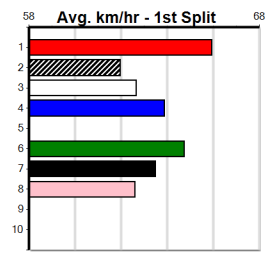

Geelong
13 (E1)
3:27PM

(VIC time)

GEELONG RACE 13(275+ RANK)

Distance: 400m, Race Type: Grade 5, Total Prizemoney: $1,530
1st: $1,000, 2nd: $320, 3rd: $160, 4th: $50

HE MAN (4) will find this easier than his most recent racing and he just needs a clear crack mid race. MOBILE LAD (2) has won three of his past four and he can settle on the speed. FINANCIER (8) is better than his past few runs.

Watchdog Tips: **4** **2** **8** **1** **Bet:** **Win 4**

1

DONATELLO ZEAL [5] **$7.50**
Steady record here but has talent, keep safe
BK Dog Jun-22 Sire: SUPERIOR PANAMA Dam: ZEAL SENSATION
Owner(s): Real zeal (SYN), M Tabb, S Tabb
Winning Distances: < 300m (0) 300 - 399m (3) 400 - 499m (0) 500 - 599m (0) 600 - 699m (0) > 700m (0)
Winning Weights: 29.8(1) 30.0(1) 30.8(1)
3rd (6) 29.8 350 HVL R5 11-Nov-24 19.87 19.38 4.25L ESPECIAL YOGI (19.58) S/5 6.79 $5.70 6G
1st (4) 30.0 350 HVL R5 15-Nov-24 19.64 19.39 1.5L NOIR SATIN (19.74) S/5 6.73 $5.30 T3-6
5th (8) 30.6 350 HVL R8 22-Nov-24 19.66 19.19 7.00L CATCH SOME RAYS (19.19) M/5 6.73 $19.10 T3-5
5th (8) 30.8 350 MBS R8 26-Nov-24 19.89 19.40 3.75L WILPENA (19.63) 7.27 $26.00 6
4th (3) 30.6 400 GEL R6 05-Dec-24 23.29 22.56 11.00 ROOSTER LEGS (22.57) S/44 8.73 $35.60 5
6th (2) 30.3 400 GEL R5 10-Dec-24 23.15 22.51 7.00L CHESTER CAMPBELL (22.69) S/76 8.74 $17.60 5
3rd (7) 30.3 390 SHP R5 19-Dec-24 22.68 22.10 8.50L RABADA (22.10) S/64 8.67 $25.70 5
7th (6) 30.4 390 WBL R7 02-Jan-25 23.06 22.01 8.50L BANK ON FRANKIE (22.48) S/54 8.91 $19.80 5

Last 3 wins NOT included above
1st (8) 29.8 350 TRA R1 10-Jun-24 20.29 19.88 6.00L WESTERN FEEL (20.69) M/21 6.79 $12.20 T3-M
1st (5) 30.8 350 HVL R9 19-Sep-24 19.81 19.49 1.25L DISCO GIZMO (19.89) S/3 6.70 $3.70 T3-7

Box History

Bx	1st	2nd	3rd	4th	5th	6th	7th	8th
1			1	2				1
2		1	1			1	1	1
3			2	1	1			1
4	1				1			
5	1	1	1	1				
6		1	3			1	1	1
7			2			2		
8	1		1		3			

Prize Best Starts Trk/Dts APM: $6545.00, 23.15(2)-10/12/24, 37-3-3-12, 5-0-1-0, 3483

2

MOBILE LAD [5] **$4.00**
Continues to improve, early speed, main danger
BK Dog Sep-22 Sire: FERAL FRANKY Dam: LADY PANDORA
Owner(s): P Jorgensen
Winning Distances: < 300m (0) 300 - 399m (3) 400 - 499m (0) 500 - 599m (0) 600 - 699m (0) > 700m (0)
Winning Weights: 31.6(1) 31.9(2)
7th (1) 31.9 425 BEN R1 09-Aug-24 24.90 23.88 9.50L PEAKY AVENGER (24.27) M/456 6.79 $10.30 M
4th (3) 32.4 390 BAL R1 21-Oct-24 22.86 22.03 7.00L POPPY RICK (22.39) M/44 8.78 $3.90 T3-M
5th (6) 32.4 390 BAL R3 24-Oct-24 23.04 22.08 11.00 HIM TARZAN (22.29) M/65 8.90 $2.80 M
6th (6) 32.1 390 BAL R1 07-Nov-24 23.00 22.07 4.50L PAW CASSIAN (22.69) M/45 8.72 $2.70 M
1st (4) 31.9 390 BAL R9 18-Nov-24 22.70 22.32 2.50L MAURITIAN LUCAS (22.86) M/22 8.69 $4.10 T3-M
1st (4) 31.9 390 SHP R11 28-Nov-24 22.56 22.30 3.75L ASTON RIOT (22.82) M/11 8.64 $2.90 7
1st (3) 31.6 390 SHP R12 05-Dec-24 22.35 22.18 1.25L FRANKLIN AVENUE (22.43) Q/11 8.42 $3.60 T3-6
5th (2) 31.5 390 SHP R10 12-Dec-24 22.67 21.78 4.50L MISS MARCELINE (22.36) M/46 8.53 $2.90 RW

Last 3 wins NOT included above

Box History

Bx	1st	2nd	3rd	4th	5th	6th	7th	8th
1							1	
2					2			1
3	1			1				
4	2							
5								
6					1	1		
7								
8								

Prize Best Starts Trk/Dts APM: $4000.00, FSH, 10-3-0-0, 0-0-0-0, 3580