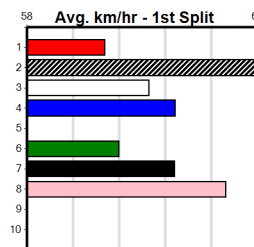

MILLERS MUZZLES (275+ RANK)

Distance: 400m, Race Type: Grade 5, Total Prizemoney: $1,530
1st: $1,000, 2nd: $320, 3rd: $160, 4th: $50

THAT'S A BOODIE (1) regained some confidence when placed at Ballarat and he can go one better today. BLONDE MUSTANG (2) has a solid record here and she should be able to follow the red through early. SAM'S BOY (6) is well drawn out wide.

Watchdog Tips: **1** **2** **6** **7** **Bet:** **Box Trifecta 1,2,6,7 ($10 for 41.67%)**

Form Box	Wgt	Dist	Track	Date	Time	BON	Margin	1st/2nd (Time)	PIR	Checked	Comment	WR	Split 1	S/P	Grade	
1	THAT'S A BOODIE [5] Far from disgraced last time out, hard to hold out $3.40															
	BK Dog Feb-22			Sire: BERNARDO			Dam: BUSH BLOSSOM			Trainer: Patrick Furci (Maribyrnong)						
	Owner(s): C Muscat privitelli															
	Winning Distances: < 300m (0) 300 - 399m (1) 400 - 499m (6) 500 - 599m (0) 600 - 699m (0) > 700m (0)															
	Winning Weights: 30.3(1) 30.4(1) 30.7(1) 31.0(1) 31.2(2) 31.9(1)															
	1st	(7)	31.0	390	BAL	R6	14-Nov-24	22.74	22.16	1.75L	WHATEVER HE SAID (22.85)	M/32	.	.	8.69	$8.60 T3-5
	5th	(5)	31.8	390	BAL	R13	18-Nov-24	22.77	22.32	6.00L	BLOCK A BABE (22.35)	M/75	.	.	8.69	$12.70 T3-5
	6th	(1)	31.1	400	GEL	R10	22-Nov-24	23.04	22.27	9.00L	JACAERYS BALE (22.44)	S/66	.	.	8.83	$17.60 5
	7th	(5)	31.8	390	BAL	R5	25-Nov-24	23.15	22.22	14.00	EDI BALE (22.22)	M/68	.	.	8.74	$25.70 T3-5
	1st	(7)	31.2	400	GEL	R8	03-Dec-24	22.89	22.66	0.50L	OUR VISION (22.91)	M/42	.	SW	8.72	$5.90 T3-5
5th	(2)	31.4	400	GEL	R12	06-Dec-24	23.14	22.31	9.00L	LOCHINVAR RUBY (22.53)	M/68	.	W	8.68	$41.90 5	
8th	(7)	31.1	390	BAL	R2	24-Dec-24	22.71	22.09	9.00L	BLACKPOOL SLADE (22.09)	M/78	.	.	8.68	$23.40 T3-5	
2nd	(8)	31.1	390	BAL	R4	30-Dec-24	22.65	22.30	2.50L	XISAN BALE (22.49)	M/73	.	.	8.89	$11.20 T3-5	
Last 3 wins NOT included above																
1st	(1)	31.2	460	GEL	R5	26-Mar-24	26.16	25.95	5.00L	KING ETERNAL (26.51)	Q/111	.	.	6.62	$4.10 X67	
1st	(7)	30.3	400	GEL	R4	03-Aug-24	22.95	22.64	0.25L	NINETYMILE ROCKS (22.96)	M/22	.	SW	8.67	$4.50 5	
1st	(1)	31.9	460	GEL	R8	01-Oct-24	26.08	26.08	2.50L	JOLLY JOHNNY (26.25)	Q/111	.	.	6.62	$2.60 5	
Prize Best Starts Trk/Dts APM $10572.50 22.71(6)-6/2/24 44-7-3-6 11-3-1-1 4133																
2	BLONDE MUSTANG [5] Good record here, gets the gun run, danger $3.60															
	LTF Bitch Dec-21			Sire: ALLEN DEED			Dam: BLACK MUSTANG			Trainer: Bernie Ender (St Albans)						
	Owner(s): L Condon															
	Winning Distances: < 300m (0) 300 - 399m (2) 400 - 499m (1) 500 - 599m (0) 600 - 699m (0) > 700m (0)															
	Winning Weights: 25.6(2) 25.8(1)															
	4th	(8)	25.6	300	HVL	R1	22-Nov-24	17.19	16.52	1.00L	OCTOBER RAIN (17.13)	M/3	.	.	4.02	$8.20 T3-RW
	7th	(4)	25.2	350	HVL	R5	27-Nov-24	20.20	19.61	8.50L	NOIR SATIN (19.64)	Q/2	.	.	6.61	$15.70 X67
	7th	(7)	25.8	300	HVL	R3	02-Dec-24	17.28	16.80	5.50L	ASTON FLURRY (16.90)	M/6	.	.	4.02	$4.30 7
	1st	(2)	25.6	300	HVL	R10	06-Dec-24	17.14	16.89	0.25L	EVOLVE (17.16)	M/4	.	.	4.04	$14.30 T3-7
	3rd	(1)	25.6	300	HVL	R11	13-Dec-24	17.20	16.78	6.00L	DUNSMORE FLYER (16.78)	M/3	.	.	4.03	$11.80 T3-RW
1st	(1)	25.6	300	HVL	R11	17-Dec-24	17.06	17.06	3.00L	QUEEN KATE (17.27)	M/1	.	.	3.93	$16.30 6G	
4th	(8)	25.8	400	GEL	R4	24-Dec-24	23.15	22.49	2.50L	SUMMER SPRITZ (22.99)	S/47	.	.	8.63	$22.80 5	
8th	(8)	25.6	350	HVL	R9	05-Jan-25	19.66	19.08	8.50L	MAGIC WESTERN (19.08)	S/7	.	W	6.66	$39.60 5	
Last 3 wins NOT included above																
1st	(7)	25.8	400	GEL	R1	20-Aug-24	22.83	22.49	0.25L	DINOSAUR (22.84)	M/11	.	.	8.43	$8.00 M	
Prize Best Starts Trk/Dts APM $6105.00 22.83(7)-20/8/24 34-3-4-7 9-1-2-2 3987																
3	WHATEVER HE SAID [5] Strong type but can run into trouble, place $8.00															
	BE Dog Feb-22			Sire: MY REDEEMER			Dam: WHATEVER I WANT			Trainer: Patrick Furci (Maribyrnong)						
	Owner(s): W Sutcliffe															
	Winning Distances: < 300m (0) 300 - 399m (1) 400 - 499m (5) 500 - 599m (1) 600 - 699m (0) > 700m (0)															
	Winning Weights: 31.4(1) 31.5(1) 31.7(1) 32.4(1) 32.5(1) 32.7(1) 33.3(1)															
	6th	(5)	32.5	515	SAN	R1	17-Oct-24	30.60	29.22	18.00L	LETHAL SNIPER (29.39)	S/8776	.	.	5.34	$104.10 5F
	6th	(3)	33.1	450	BAL	R8	21-Oct-24	25.98	25.58	6.00L	BOROUGH BANKER (25.59)	M/577	.	.	6.74	$13.40 T3-5
	4th	(2)	33.0	350	HVL	R8	28-Oct-24	20.02	19.60	2.75L	JOSIE'S JEWEL (19.84)	S/6	.	VO	6.80	$3.10 5
	1st	(1)	32.4	450	BAL	R6	31-Oct-24	26.05	25.08	2.00L	SQUIGGLY PAPA (26.18)	M/224	.	SW	6.69	$1.80 T3-5
	2nd	(1)	32.6	390	BAL	R6	14-Nov-24	22.85	22.16	1.75L	THAT'S A BOODIE (22.74)	M/24	.	.	8.69	$3.00 T3-5