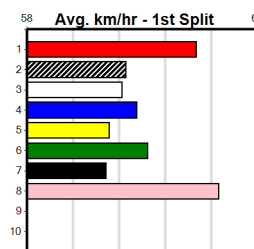

13 RACES TODAY (275+ RANK)

Distance: 400m, Race Type: Maiden, Total Prizemoney: $1,530
1st: $1,000, 2nd: $320, 3rd: $160, 4th: $50

1
11:54AM

(VIC time)

PAW LONDON (8) has been placed in seven of eight to date and she gets her chance to break through. IN THE CLOUDS (1) showed improvement last time and she is drawn to get all the breaks. HENCHMEN (6) can run a cheeky race

Watchdog Tips: **8** **1** **6** **5** **Bet:** **Win 8**

Form Box	Wgt	Dist	Track	Date	Time	BON	Margin	1st/2nd (Time)	PIR	Checked	Comment	W/R	Split 1	S/P	Grade	
1	IN THE CLOUDS [M] Showned improvement last time, main danger $4.60															
	BK	Bitch		Feb-22		Sire: FERNANDO BALE		Dam: TIME TO TALK		Trainer: Angela Galea (Sunshine North)						
	Owner(s): A Galea															
	Winning Distances: < 300m (0) 300 - 399m (0) 400 - 499m (0) 500 - 599m (0) 600 - 699m (0) > 700m (0)															
	Winning Weights:															
	5th (8)	28.5	350	HVL	R2	31-Dec-23	19.93	19.13	9.50L WILL VANSON (19.29)	M/2	.	.	.	6.65	$10.40	MH
	5th (8)	27.5	400	GEL	R2	23-Apr-24	23.38	22.56	9.50L MR. BOOT BOOT (22.74)	M/45	.	.	.	8.69	$1.70	M
	5th (6)	27.7	400	GEL	R2	30-Apr-24	24.05	22.73	16.00 TUFF TOBY (22.95)	M/66	.	VO	.	9.08	$2.20	M
	5th (5)	28.1	300	HVL	R9	02-Aug-24	17.85	16.98	8.50L WALTZING INFERNO (17.27)	M/5	.	.	.	4.15	$2.20	T3-M
	7th (4)	27.8	300	HVL	R1	13-Sep-24	17.52	16.77	8.50L SACHIN (16.94)	M/6	.	V5	.	4.04	$3.60	T3-M
3rd (1)	28.1	400	GEL	R1	31-Dec-24	23.18	22.76	1.75L PAW UCARTY (23.08)	Q/12	.	.	.	8.46	$3.50	M	
Last 3 wins NOT included above																
<table border="1"> <thead> <tr> <th>Bx</th> <th>1st</th> <th>2nd</th> <th>3rd</th> <th>4th</th> <th>5th</th> <th>6th</th> <th>7th</th> <th>8th</th> </tr> </thead> <tbody> <tr><td>1</td><td></td><td></td><td></td><td></td><td></td><td></td><td></td><td></td></tr> <tr><td>2</td><td></td><td></td><td>1</td><td></td><td></td><td></td><td></td><td></td></tr> <tr><td>3</td><td></td><td></td><td></td><td></td><td></td><td></td><td></td><td></td></tr> <tr><td>4</td><td></td><td></td><td></td><td></td><td></td><td></td><td></td><td></td></tr> <tr><td>5</td><td></td><td></td><td></td><td></td><td>1</td><td></td><td></td><td>1</td></tr> <tr><td>6</td><td></td><td></td><td></td><td></td><td>1</td><td></td><td></td><td></td></tr> <tr><td>7</td><td></td><td></td><td></td><td></td><td></td><td></td><td></td><td></td></tr> <tr><td>8</td><td></td><td></td><td></td><td></td><td>2</td><td></td><td></td><td></td></tr> </tbody> </table> <table border="1"> <tr><td>Prize Best</td><td colspan="8">$160.00</td></tr> <tr><td>Starts</td><td colspan="8">23.18(1)-31/12/24</td></tr> <tr><td>Trk/Dts</td><td colspan="8">6-0-0-1</td></tr> <tr><td>APM</td><td colspan="8">3-0-0-1</td></tr> <tr><td></td><td colspan="8">160</td></tr> </table>																
2	MANDOLIN WIND [M] Far from disgraced at Warragul, place hope $6.50															
	BK	Bitch		Feb-23		Sire: ASTON FASTNET		Dam: PRETTY MUCH		Trainer: Kelvin Iles (Longwarry)						
	Owner(s): K Iles															
	Winning Distances: < 300m (0) 300 - 399m (0) 400 - 499m (0) 500 - 599m (0) 600 - 699m (0) > 700m (0)															
	Winning Weights:															
	7th (5)	28.0	400	WGL	R1	20-Aug-24	23.89	22.29	16.00 MY NAME'S EDEN (22.78)	M/47	.	V10	.	8.71	$10.20	M
	6th (6)	28.0	435	SLE	R1	01-Sep-24	26.39	24.45	17.00 HAMMER (25.26)	M/456	.	VO	.	5.54	$8.20	M
	7th (8)	29.1	400	WGL	R3	31-Oct-24	23.93	22.67	15.00 TRICKLE (22.90)	M/48	.	.	.	8.64	$5.80	T3-M
	4th (2)	28.5	400	WGL	R4	14-Nov-24	23.63	22.72	7.50L BENNACHIE LANE (23.11)	Q/35	.	.	.	8.60	$4.00	M
	8th (3)	28.1	400	GEL	R2	19-Nov-24	24.56	22.65	24.00 ASTON HANSON (22.92)	Q/58	.	.	.	8.94	$16.60	M
5th (4)	28.7	400	WGL	R2	28-Nov-24	23.83	22.74	6.00L ROCHARD (23.44)	M/87	.	.	.	9.05	$14.50	T3-M	
2nd (2)	28.6	400	GEL	R2	31-Dec-24	23.11	22.76	5.00L SPECIAL PLAYERS (22.76)	Q/22	.	.	.	8.56	$5.40	M	
Last 3 wins NOT included above																
<table border="1"> <thead> <tr> <th>Bx</th> <th>1st</th> <th>2nd</th> <th>3rd</th> <th>4th</th> <th>5th</th> <th>6th</th> <th>7th</th> <th>8th</th> </tr> </thead> <tbody> <tr><td>1</td><td></td><td></td><td></td><td></td><td></td><td></td><td></td><td></td></tr> <tr><td>2</td><td>1</td><td></td><td></td><td>1</td><td></td><td></td><td></td><td></td></tr> <tr><td>3</td><td></td><td></td><td></td><td></td><td></td><td></td><td></td><td>1</td></tr> <tr><td>4</td><td></td><td></td><td></td><td></td><td>1</td><td></td><td></td><td></td></tr> <tr><td>5</td><td></td><td></td><td></td><td></td><td></td><td></td><td></td><td>1</td></tr> <tr><td>6</td><td></td><td></td><td></td><td></td><td></td><td>1</td><td></td><td></td></tr> <tr><td>7</td><td></td><td></td><td></td><td></td><td></td><td></td><td></td><td></td></tr> <tr><td>8</td><td></td><td></td><td></td><td></td><td></td><td></td><td></td><td>1</td></tr> </tbody> </table> <table border="1"> <tr><td>Prize Best</td><td colspan="8">$370.00</td></tr> <tr><td>Starts</td><td colspan="8">23.11(2)-31/12/24</td></tr> <tr><td>Trk/Dts</td><td colspan="8">7-0-1-0</td></tr> <tr><td>APM</td><td colspan="8">2-0-1-0</td></tr> <tr><td></td><td colspan="8">360</td></tr> </table>