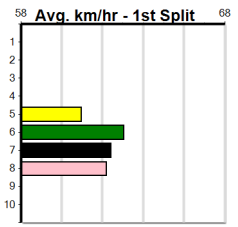

Shepparton

SPORTSBET HT1

Distance: 450m, Race Type: Maiden Heat, Total Prizemoney: \$2,535
1st: \$1,680, 2nd: \$520, 3rd: \$260, 4th: \$75

2

11:12AM

(VIC time)

Watchdog Tips:

0 0 0 0