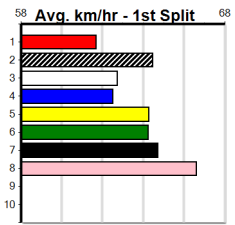

GPP LASER3300 VETERANS (250+ RANK)

Distance: 390m, Race Type: S/E Veteran, Total Prizemoney: $2,925
1st: $1,950, 2nd: $600, 3rd: $300, 4th: $75

5

12:09PM

(VIC time)

Watchdog Tips:

0 0 0 0

Bet: