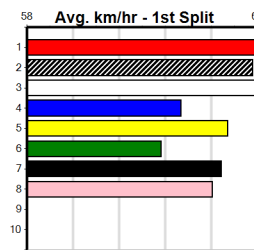

BYERS ELECTRICAL

Distance: 390m, Race Type: Grade 5, Total Prizemoney: $2,925
1st: $1,950, 2nd: $600, 3rd: $300, 4th: $75

Watchdog Tips: [ ] [ ] [ ] [ ] Bet: [ ]

Form Box Wgt Dist Track Date Time BON Margin 1st/2nd (Time) PIR Checked Comment W/R Split 1 S/P Grade

GOT A MESSAGE (NSW)[5]
BK Bitch Jun-23 Sire: BEAST UNLEASHED Dam: GOTTA BOUNCE
Owner(s): P Dooner
Trainer: John McClelland (Jindera)
Winning Distances: < 300m (0) 300 - 399m (3) 400 - 499m (0) 500 - 599m (0) 600 - 699m (0) > 700m (0)
Winning Weights: 29.7(1) 29.8(1) 30.0(1)
1st (6) 30.0 390 SHP R2 02-Dec-24 22.08 21.96 1.75L SHE SAID IT (22.19) M/11 . . . 8.34 $6.20 M
1st (8) 29.8 390 SHP R10 09-Dec-24 22.45 21.77 0.25L FINANCIAL NEWS (22.47) M/21 . . . 8.44 $1.80 X67
1st (6) 29.7 390 SHP R9 20-Jan-25 22.07 21.60 2.25L SPIRITED OLIVER (22.22) M/11 . . . SW . 8.29 $3.30 6G

DUCHESS GEORGIA [5]
BK Bitch Jun-22 Sire: BERNARDO Dam: SUFFRAGETTE
Owner(s): BCTC (SYN), B Brooks, D Dalton
Trainer: Darren Fisher (Lara)
Winning Distances: < 300m (0) 300 - 399m (3) 400 - 499m (7) 500 - 599m (0) 600 - 699m (0) > 700m (0)
Winning Weights: 26.9(1) 27.2(2) 27.7(1) 27.9(2) 28.0(1) 28.3(1) 28.4(1) 28.6(1)
3rd (2) 28.6 425 BEN R10 22-Nov-24 24.22 23.58 1.25L PROPERTY MOGUL (24.15) M/422 . . . 6.66 $3.70 5
2nd (3) 28.4 400 GEL R10 06-Dec-24 22.60 22.31 3.75L COME AND SEE (22.35) M/22 . . . W 8.38 $5.10 5
1st (4) 27.7 410 HOR R5 17-Dec-24 23.59 23.14 1.25L TINKER DOT (23.67) Q/11 . . . 10.19 $8.30 X45
4th (2) 27.2 425 BEN R10 03-Jan-25 24.03 23.56 4.00L BEAR HAND (23.77) M/233 . . . 6.51 $14.90 5
2nd (4) 27.2 400 GEL R5 10-Jan-25 22.68 22.42 3.5L SOLAR SPECTRUM (22.44) Q/11 . . . W 8.30 $7.80 5
7th (4) 26.8 450 WBL R7 16-Jan-25 25.98 25.14 7.00L PAW ROXY (25.51) M/424 . . . 6.61 $16.40 5
2nd (6) 27.5 400 GEL R5 24-Jan-25 22.73 22.24 1.5L LEAP OF FAITH (22.64) M/23 . . . 8.36 $7.20 5
7th (2) 27.9 400 GEL R12 31-Jan-25 23.66 22.51 17.00L CRACKERJACK MATT (22.51) M/47 . . . 8.55 $3.50 5

TALK IS CHEAP [5]
BK Dog Oct-22 Sire: FERAL FRANKY Dam: IT'S ALL TALK
Owner(s): A Galea
Trainer: Angela Galea (Sunshine North)
Winning Distances: < 300m (0) 300 - 399m (4) 400 - 499m (1) 500 - 599m (0) 600 - 699m (0) > 700m (0)
Winning Weights: 36.5(1) 36.6(1) 36.8(1) 36.9(1) 37.3(1)
2nd (3) 36.7 450 SHP R2 21-Oct-24 25.32 25.01 3.75L PANADERO STAR (25.07) M/222 . . . SW . 6.65 $4.80 MH
4th (5) 36.5 450 SHP R2 28-Oct-24 25.39 25.13 2.75L PANADERO STAR (25.19) M/533 . . . 6.65 $7.60 MF
1st (5) 36.9 350 HVL R1 17-Nov-24 19.04 19.04 6.00L WANT SOME (19.43) Q/1 . . . 6.42 $1.10 MH
1st (6) 37.3 350 HVL R2 24-Nov-24 19.54 19.03 0.75L FLYING DOORMAT (19.59) M/2 . . . 6.58 $1.20 MF
2nd (5) 36.8 450 SHP R9 02-Dec-24 25.30 25.03 0.10L SOLO MAN (25.29) M/211 . . . 6.61 $1.40 X67H
1st (6) 36.5 450 SHP R5 09-Dec-24 25.09 25.03 1.75L REVITALISE (25.21) M/111 . . . SW . 6.47 $3.40 X67F
1st (6) 36.8 350 HVL R10 29-Dec-24 19.25 19.12 1.25L SHOCK AND AWE (19.33) M/2 . . . 6.51 $1.10 RWH
1st (1) 36.6 350 HVL R6 05-Jan-25 19.14 19.08 1.00L SAILAWAY GIN (19.19) M/3 . . . V10 . 6.50 $1.20 RWF