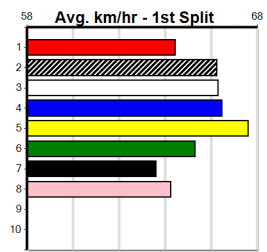

ELITE COLLARS & LEADS

Distance: 390m, Race Type: Grade 5, Total Prizemoney: $2,925
1st: $1,950, 2nd: $600, 3rd: $300, 4th: $75

Watchdog Tips:

Bet:

Table with columns: Form Box, Wgt, Dist, Track, Date, Time, BON, Margin, 1st/2nd (Time), PIR, Checked, Comment, W/R, Split 1, S/P, Grade

LEKTRA FRED [5]
BK Dog Apr-22 Sire: HOUDINI BOY Dam: LEKTRA JENA
Owner(s): WETZEL (SYN), S Wetzels, H Wetzels
Trainer: Shane Wetzels (Northwood)
Winning Distances: < 300m (0) 300 - 399m (5) 400 - 499m (2) 500 - 599m (0) 600 - 699m (0) > 700m (0)
Winning Weights: 30.3(1) 30.4(1) 30.7(1) 30.8(1) 31.0(1) 31.2(1) 31.4(1)
Box History table and Prize Best Starts table included.

SUMO SMASH [5]
BK Dog Mar-23 Sire: HOOKED ON SCOTCH Dam: CHUN LI
Owner(s): Vi Alskar Hundar (SYN), A Lie, J Sharp
Trainer: Jason Sharp (Lara)
Winning Distances: < 300m (0) 300 - 399m (0) 400 - 499m (4) 500 - 599m (0) 600 - 699m (0) > 700m (0)
Winning Weights: 30.8(1) 31.2(1) 31.3(1) 31.4(1)
Box History table and Prize Best Starts table included.

CINNABAR ICON [5]
BD Bitch Mar-22 Sire: ASTON DEE BEE Dam: TIME NO MONEY
Owner(s): M Sullivan
Trainer: Robert Sullivan (Shepparton East)
Winning Distances: < 300m (0) 300 - 399m (10) 400 - 499m (0) 500 - 599m (0) 600 - 699m (0) > 700m (0)
Winning Weights: 27.0(1) 27.1(1) 27.4(1) 27.5(2) 27.6(1) 27.7(1) 27.9(1) 28.0(2)
Box History table and Prize Best Starts table included.

ZESTY BOY [5]
F Dog Dec-22 Sire: FERAL FRANKY Dam: SEVILLA
Owner(s): SCOTLAND (SYN), D Ireland, A Scott
Trainer: Jason Formosa (Heathcote)
Winning Distances: < 300m (0) 300 - 399m (6) 400 - 499m (1) 500 - 599m (0) 600 - 699m (0) > 700m (0)
Winning Weights: 29.5(2) 29.8(1) 30.3(1) 30.5(1) 30.6(1) 30.8(1)
Box History table and Prize Best Starts table included.

ASTON ANGELO [5]
BD Dog Apr-22 Sire: TOMMY SHELBY Dam: ASTON MEILLEUR
Owner(s): R Borda
Trainer: David Condon (Devon Meadows)
Winning Distances: < 300m (0) 300 - 399m (10) 400 - 499m (4) 500 - 599m (0) 600 - 699m (0) > 700m (0)
Winning Weights: 32.1(1) 32.4(1) 32.5(2) 32.6(1) 32.7(2) 32.8(3) 32.9(1) 33.0(1) 33.4(1) 33.5(1)
Box History table and Prize Best Starts table included.