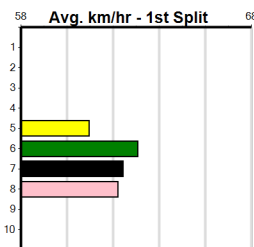

2
11:12AM

(VIC time)

Distance: 450m, Race Type: Maiden Heat, Total Prizemoney: $2,535
1st: $1,680, 2nd: $520, 3rd: $260, 4th: $75

Watchdog Tips: ☐ ☐ ☐ ☐ ☐ Bet:

Form Box	Wgt	Dist	Track	Date	Time	BON	Margin	1st/2nd (Time)	PIR	Checked	Comment	WR	Split 1	S/P	Grade

1

PROCLIVITY [M]
F Dog Aug-23 Sire: BLACK MAGIC OPAL Dam: SHE'S REFINED
Owner(s): G Sprod Trainer: David Geall (Lara)
Winning Distances: < 300m (0) 300 - 399m (0) 400 - 499m (0) 500 - 599m (0) 600 - 699m (0) > 700m (0)
Winning Weights:

Bx	1st	2nd	3rd	4th	5th	6th	7th	8th
1								
2								
3								
4								
5								
6								
7								
8								

Last 3 wins NOT included above

Prize Best						$0
Starts						FSH
Trk/Dts						0-0-0-0
APM						0

2

HE'S TALKING [M]
F Dog Oct-22 Sire: FERAL FRANKY Dam: IT'S ALL TALK
Owner(s): A Galea Trainer: Angela Galea (Sunshine North)
Winning Distances: < 300m (0) 300 - 399m (0) 400 - 499m (0) 500 - 599m (0) 600 - 699m (0) > 700m (0)
Winning Weights:

Bx	1st	2nd	3rd	4th	5th	6th	7th	8th
1								
2								
3								
4								
5								
6								
7								
8								

Last 3 wins NOT included above

Prize Best						$0.00
Starts						FSH
Trk/Dts						0-0-0-0
APM						0

3

MISPLACED [M]
BK Bitch Jan-23 Sire: FERAL FRANKY Dam: YINDI GIRL TURBO
Owner(s): Shanthothemax (SYN), J Farrell, S Axton Trainer: Matthew Lanigan (Rowsley)
Winning Distances: < 300m (0) 300 - 399m (0) 400 - 499m (0) 500 - 599m (0) 600 - 699m (0) > 700m (0)
Winning Weights:

Bx	1st	2nd	3rd	4th	5th	6th	7th	8th
1								
2								
3								
4								
5								
6								
7								
8								

Last 3 wins NOT included above

Prize Best						$0
Starts						FSH
Trk/Dts						0-0-0-0
APM						0

4

EXAGGERATOR [M]
BD Dog Jan-23 Sire: FERAL FRANKY Dam: PHANTOM MIME
Owner(s): K Boyle Trainer: Ian Garland (Longlea)
Winning Distances: < 300m (0) 300 - 399m (0) 400 - 499m (0) 500 - 599m (0) 600 - 699m (0) > 700m (0)
Winning Weights:

Bx	1st	2nd	3rd	4th	5th	6th	7th	8th
1								
2								
3								
4								
5								
6								
7								
8								

Last 3 wins NOT included above

Prize Best						$0
Starts						FSH
Trk/Dts						0-0-0-0
APM						0

5

HIT THE BUTTON [M]
BD Dog Dec-22 Sire: MY REDEEMER Dam: NEW SAMSATION
Owner(s): Wallan Magpies (SYN), P Newell, D Harrington, P Newell, M Soudek, W Noonan, S Newman, B Ke
Trainer: Patrick Newell (Wallan)
Winning Distances: < 300m (0) 300 - 399m (0) 400 - 499m (0) 500 - 599m (0) 600 - 699m (0) > 700m (0)
Winning Weights:

Bx	1st	2nd	3rd	4th	5th	6th	7th	8th
1		1						
2					1			
3						1		
4								
5								
6								
7								
8								

Last 3 wins NOT included above

Prize Best						$520.00
Starts						FSTD
Trk/Dts						3-0-1-0
APM						520