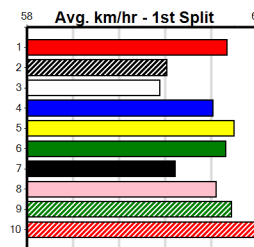

Watchdog Tips:

Bet:

Form Box Wgt Dist Track Date Time BON Margin 1st/2nd (Time) PIR Checked Comment W/R Split 1 S/P Grade

1
TWILIGHT TORI [5]
BE Bitch Feb-23 Sire: KOBLENZ Dam: TWILIGHT CONNIE
Owner(s): SUNDOWN (SYN), T Van taarling, F Vantaarling, S Van taarling, L Van taarling, S Vantaarling
Winning Distances: < 300m (0) 300 - 399m (4) 400 - 499m (0) 500 - 599m (0) 600 - 699m (0) > 700m (0)
Trainer: Sean Van taarling (Tallygaroopna)
Winning Weights: 25.3(1) 25.6(1) 25.8(1) 26.3(1)
Race results table with columns: Rank, Box, Wgt, Dist, Track, Date, Time, BON, Margin, 1st/2nd (Time), PIR, Checked, Comment, W/R, Split 1, S/P, Grade.
Box History table with columns: Bx, 1st, 2nd, 3rd, 4th, 5th, 6th, 7th, 8th.
Prize Best Starts Trk/Dts APM

2
WANDANA LAD [5]
BK Dog Jun-21 Sire: ASTON DEE BEE Dam: MISS MORRISSET
Owner(s): G Johnson
Winning Distances: < 300m (0) 300 - 399m (6) 400 - 499m (4) 500 - 599m (2) 600 - 699m (0) > 700m (0)
Trainer: Garry Johnson (Chum Creek)
Winning Weights: 30.5(1) 30.9(1) 31.2(2) 31.3(1) 31.4(2) 31.6(2) 31.8(1) 32.0(1) 32.3(1)
Race results table with columns: Rank, Box, Wgt, Dist, Track, Date, Time, BON, Margin, 1st/2nd (Time), PIR, Checked, Comment, W/R, Split 1, S/P, Grade.
Box History table with columns: Bx, 1st, 2nd, 3rd, 4th, 5th, 6th, 7th, 8th.
Prize Best Starts Trk/Dts APM

3
ATLAS ALIEN [5]
BD Dog Dec-22 Sire: FERAL FRANKY Dam: SEVILLA
Owner(s): B McNamara
Winning Distances: < 300m (0) 300 - 399m (0) 400 - 499m (3) 500 - 599m (0) 600 - 699m (0) > 700m (0)
Trainer: Barry McNamara (Junortoun)
Winning Weights: 33.9(1) 34.1(1) 34.6(1)
Race results table with columns: Rank, Box, Wgt, Dist, Track, Date, Time, BON, Margin, 1st/2nd (Time), PIR, Checked, Comment, W/R, Split 1, S/P, Grade.
Box History table with columns: Bx, 1st, 2nd, 3rd, 4th, 5th, 6th, 7th, 8th.
Prize Best Starts Trk/Dts APM

4
MAGIC DARK STAR [5]
BK Bitch Jan-22 Sire: FABREGAS Dam: TAPESTRY TEARS
Owner(s): Magical Speed (SYN), T Johnson, E Scott, L Scott
Winning Distances: < 300m (0) 300 - 399m (0) 400 - 499m (4) 500 - 599m (1) 600 - 699m (0) > 700m (0)
Trainer: Emma Scott (Tatura)
ENG SAN 2025-02-06
Winning Weights: 26.6(1) 27.0(1) 27.1(2) 27.2(1)
Race results table with columns: Rank, Box, Wgt, Dist, Track, Date, Time, BON, Margin, 1st/2nd (Time), PIR, Checked, Comment, W/R, Split 1, S/P, Grade.
Box History table with columns: Bx, 1st, 2nd, 3rd, 4th, 5th, 6th, 7th, 8th.
Prize Best Starts Trk/Dts APM

5
JILL'S JULIETTE [5]
BK Bitch Feb-23 Sire: ASTON RUPEE Dam: UP HILL JILL
Owner(s): R Geall
Winning Distances: < 300m (0) 300 - 399m (1) 400 - 499m (3) 500 - 599m (0) 600 - 699m (0) > 700m (0)
Trainer: David Geall (Lara)
ENG SAN 2025-02-06
Winning Weights: 31.2(1) 31.3(1) 31.4(1) 31.5(1)
Race results table with columns: Rank, Box, Wgt, Dist, Track, Date, Time, BON, Margin, 1st/2nd (Time), PIR, Checked, Comment, W/R, Split 1, S/P, Grade.
Box History table with columns: Bx, 1st, 2nd, 3rd, 4th, 5th, 6th, 7th, 8th.
Prize Best Starts Trk/Dts APM