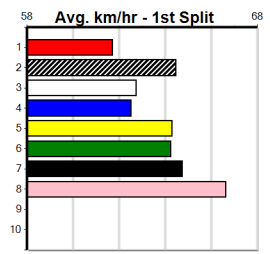

GPP LASER3300 VETERANS (250+ RANK)

Distance: 390m, Race Type: S/E Veteran, Total Prizemoney: $2,925
1st: $1,950, 2nd: $600, 3rd: $300, 4th: $75

Watchdog Tips:

Bet:

Form Box	Wgt	Dist	Track	Date	Time	BON	Margin	1st/2nd (Time)	PIR	Checked	Comment	WR	Split 1	S/P	Grade

COCONUT OAKLAND [5]

BD Dog Oct-20 Sire: SENNACHIE Dam: FOXY WHIP
Owner(s): P Gabriel **Trainer: Paul Gabriel (Toolern Vale)**
Winning Distances: < 300m (0) 300 - 399m (1) 400 - 499m (4) 500 - 599m (0) 600 - 699m (0) > 700m (0)
Winning Weights: 34.3(1) 36.0(1) 36.5(1) 36.8(1) 37.1(1)

2nd (7)	37.2	425	BEN	R11	18-Dec-24	24.49	24.15	5.00L COLLINDA LAW (24.15)	M/555	.	.	.	6.72	$16.70	T3-5
4th (4)	37.4	425	BEN	R9	27-Dec-24	24.55	23.73	3.25L NO WORDS (24.33)	M/774	.	.	.	6.79	$67.20	5
5th (1)	37.4	425	BEN	R12	03-Jan-25	24.29	23.56	5.50L ZERO KILLER (23.91)	M/455	.	.	.	6.67	$34.00	5
7th (7)	37.6	425	BEN	R12	10-Jan-25	24.60	23.58	9.00L XISAN BALE (24.00)	M/777	.	.	.	6.78	$23.50	5NP
5th (1)	37.7	425	BEN	R7	16-Jan-25	24.57	24.16	6.00L HARRY ZOOM (24.19)	M/855	.	.	.	6.73	$21.20	T3-5
6th (2)	37.4	425	BEN	R12	24-Jan-25	24.68	23.70	6.00L PRINCE PIERRE (24.29)	M/886	.	.	.	6.86	$27.50	5
4th (7)	37.7	300	HVL	R10	31-Jan-25	17.19	16.68	2.25L INTER CYBORG (17.04)	M/8	.	.	.	4.06	$19.80	T3-5
3rd (1)	37.8	425	BEN	R6	05-Feb-25	24.34	23.94	0.75L SMILING BEE (24.29)	M/433	.	.	.	6.72	$3.30	5

Last 3 wins NOT included above

1st (1)	36.8	425	BEN	R10	28-Mar-24	24.72	24.02	0.50L DANYO'S CHAD (24.75)	M/664	.	.	.	6.77	$16.40	T3-6
1st (6)	36.5	425	BEN	R12	09-Oct-24	24.51	23.99	2.00L BATTLE AXLE (24.63)	M/411	.	.	.	6.82	$3.90	T3-5
1st (6)	37.1	425	BEN	R13	13-Nov-24	24.61	24.27	1.25L TOP PRAIRIE (24.69)	S/542	.	.	.	6.85	$6.50	T3-5

Box History

Bx	1st	2nd	3rd	4th	5th	6th	7th	8th
1	1	1	4	3	3			
2	2		1	2	2	3	1	
3		1	2	3				1
4				3	2	2		1
5		1	2					1
6	2	1	3	1				2
7		2	2	3	1	2	2	1
8		3	1	2	1	3	2	1

Prize Best Starts	$12613.75
Trk/Dts	22.37(5)-11/4/24
APM	77-5-9-15 11-0-2-3 3917