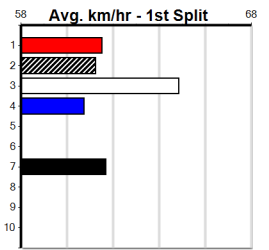

SPORTSBET HT2

Distance: 450m, Race Type: Maiden Heat, Total Prizemoney: $2,535
1st: $1,680, 2nd: $520, 3rd: $260, 4th: $75

Watchdog Tips: ☐ ☐ ☐ ☐ ☐ Bet:

1

WINDORAH [M]
BD Bitch Jun-23 Sire: FERAL FRANKY Dam: JAZZY MINTER
Owner(s): B Mills Trainer: Barry Mills (Baddaginnie)
Winning Distances: < 300m (0) 300 - 399m (0) 400 - 499m (0) 500 - 599m (0) 600 - 699m (0) > 700m (0)
Winning Weights:
3rd (4) 28.9 390 SHP R2 27-Jan-25 22.92 22.23 6.50L SKY SPRINGER (22.50) M/55 8.93 $34.40 M

Bx	1st	2nd	3rd	4th	5th	6th	7th	8th
1								
2								
3								
4			1					
5								
6								
7								
8								

Prize Best $260.00 FSTD
Starts 1-0-0-1
Trk/Dts 0-0-0-0
APM 260

Last 3 wins NOT included above

2

VALASAN [M]
BK Bitch Jan-21 Sire: MY REDEEMER Dam: JERRA LILLY
Owner(s): F Zeinert Trainer: Frederick Zeinert (Barnawartha)
Winning Distances: < 300m (0) 300 - 399m (0) 400 - 499m (0) 500 - 599m (0) 600 - 699m (0) > 700m (0)
Winning Weights:
6th (4) 26.3 390 SHP R1 21-Mar-24 22.83 22.23 4.25L BRAVADO (22.54) M/88 9.12 $83.00 T3-M
7th (3) 26.9 450 SHP R2 04-Apr-24 26.32 25.47 11.00 SORRY I'M LATE (25.57) M/778 6.94 $146.20 T3-M
5th (7) 26.7 390 SHP R1 18-Apr-24 23.24 22.09 17.00 RESCHEDULE (22.09) M/75 9.71 $47.10 T3-M
5th (7) 26.6 450 SHP R1 29-Apr-24 26.29 25.15 11.00 SCOTT SHENANIGAN (25.58) M/665 VO 6.98 $24.40 M
ST (-) 26.7 390 SHP 23-Dec-24 22.69 3.5L Trial Cleared M/44 4of4 . ST .
5th (5) 27.3 390 SHP R1 11-Jan-25 22.93 22.09 2.50L PATRIOT QUINCEY (22.77) M/65 SW 9.03 $16.70 M
2nd (8) 27.2 390 SHP R3 23-Jan-25 22.78 22.31 2.75L SMALL MERCIES (22.59) M/33 8.82 $34.40 T3-M
6th (7) 27.2 390 SHP R2 30-Jan-25 23.41 22.30 9.50L SPOKEN (22.76) M/67 8.95 $10.10 M

Bx	1st	2nd	3rd	4th	5th	6th	7th	8th
1					1			
2						1		
3				1	1	1	1	1
4				1	1			
5				1	1	1		1
6				1	1		2	
7						2	1	
8	1							

Prize Best $550.00
Starts 25.84(6)-22/2/24
Trk/Dts 21-0-1-0
APM 334

Last 3 wins NOT included above

3

STEEPLE [M]
BK Dog Jul-22 Sire: MY BRO FABIO Dam: BIG SKINNY
Owner(s): P Newell Trainer: Patrick Newell (Wallan)
Winning Distances: < 300m (0) 300 - 399m (0) 400 - 499m (0) 500 - 599m (0) 600 - 699m (0) > 700m (0)
Winning Weights:
ST (-) 30.3 390 SHP 07-Oct-24 22.61 1.00L Trial Cleared M/33 3of4 . ST .
6th (7) 30.3 450 SHP R2 21-Oct-24 26.09 25.01 15.00 PANADERO STAR (25.07) M/666 6.95 $6.40 MH
3rd (4) 30.3 450 SHP R1 28-Oct-24 26.14 25.13 7.00L TOO COLD (25.65) M/343 6.67 $13.00 M
6th (1) 30.5 450 SHP R2 01-Nov-24 26.35 25.11 11.00 OUT THE WINDOW (25.61) Q/235 6.64 $8.00 M
4th (1) 30.6 400 GEL R1 15-Nov-24 23.41 22.35 7.50L TIPSY TURTLE (22.90) M/54 8.66 $3.80 M
6th (1) 31.1 460 GEL R2 22-Nov-24 26.79 25.89 13.00 HONEY BUNNY (25.93) M/555 VO 6.76 $15.00 M
2nd (6) 31.1 390 SHP R1 28-Nov-24 23.52 22.30 0.25L TANZANIA ICON (23.51) M/23 8.56 $1.90 M
ST (-) 30.1 390 SHP 23-Dec-24 22.50 0.50L Trial Cleared M/21 3of4 . ST .

Bx	1st	2nd	3rd	4th	5th	6th	7th	8th
1					1			
2						2		
3			1					
4			1	1				
5								1
6		1						
7	1				1	1		
8							1	

Prize Best $1510.00
Starts 26.09(7)-21/10/24
Trk/Dts 13-0-2-2
APM 3-0-0-1
564

Last 3 wins NOT included above