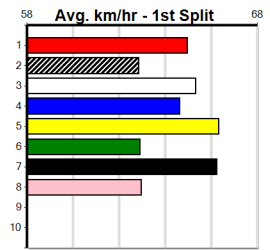

ONE MORE RACE TO GO

Distance: 390m, Race Type: Grade 5, Total Prizemoney: $2,925
1st: $1,950, 2nd: $600, 3rd: $300, 4th: $75

Watchdog Tips:

Bet:

Form Box	Wgt	Dist	Track	Date	Time	BON	Margin	1st/2nd (Time)	PIR	Checked	Comment	WR	Split 1	S/P	Grade

MAGPIE HARRY (NSW)[5]
BK Dog Mar-22 Sire: BARCIA BALE Dam: SOLAR SKY
Owner(s): J Willoughby
Trainer: Jai Willoughby (Lara)
Winning Distances: < 300m (0) 300 - 399m (4) 400 - 499m (6) 500 - 599m (1) 600 - 699m (0) > 700m (0)
Winning Weights: 32.8(1) 33.5(1) 33.6(2) 33.7(1) 34.2(1) 34.5(1) 34.7(1) 34.9(1) 35.3(1) 35.6(1)

1st	2nd	3rd	4th	5th	6th	7th	8th	9th	10th	Time	BON	Margin	1st/2nd (Time)	PIR	Checked	Comment	WR	Split 1	S/P	Grade	
1st (2)	34.7	342	APK	R3	18-Oct-24	19.64	19.50	4.75L	DEEP PURPLE (19.97)	4.52										$3.40	5
1st (6)	35.3	300	MBS	R10	22-Oct-24	16.97	16.67	0.05L	SOUTH BOYS (16.97)	4.55										$3.10	5
6th (2)	34.6	400	GEL	R12	28-Nov-24	23.00	22.55	6.50L	NATALIE BALE (22.55)	8.47				S/65						$16.70	5
8th (3)	35.4	400	GEL	R11	06-Dec-24	23.25	22.31	12.00	NORTH CAROLINA (22.46)	8.66				S/88						$21.00	5
5th (6)	34.4	390	WBL	R12	19-Dec-24	22.62	21.82	8.50L	NIMBLE TOMMY (22.04)	8.85				M/66						$22.00	5
7th (3)	34.6	400	GEL	R11	27-Dec-24	23.51	22.48	13.00	PAW TIKA (22.65)	8.62				S/57						$55.10	X45
4th (1)	34.8	390	BAL	R4	06-Jan-25	22.67	22.43	3.5L	ASTON WARRIOR (22.44)	8.46				M/23						$10.60	T3-5
1st (1)	35.6	390	BAL	R5	03-Feb-25	22.36	22.23	0.75L	SMOKIN' ARROW (22.40)	8.47				M/11						$5.00	T3-5

Last 3 wins NOT included above

1st (7)	33.6	516	DUB	R2	09-Mar-24	29.85	29.34	4.50L	GOING SOLO (30.17)	31111			31111							$15.00	5H
1st (7)	34.9	400	DUB	R5	06-Jul-24	23.08	23.08	0.50L	SOLICITOR (23.11)	221			221							$5.00	5
1st (7)	34.5	300	MBS	R6	12-Oct-24	17.01	16.79	2.25L	BIG MERV (17.17)	0										$3.60	RW

BOROUGH BOUND [5]
WBEBD Dog Feb-22 Sire: FERNANDO BALE Dam: SUBLIME NEWS
Owner(s): J Formosa
Trainer: Jordan Formosa (Heathcote)
Winning Distances: < 300m (0) 300 - 399m (2) 400 - 499m (1) 500 - 599m (0) 600 - 699m (0) > 700m (0)
Winning Weights: 31.4(1) 31.7(1) 32.0(1)

1st	2nd	3rd	4th	5th	6th	7th	8th	9th	10th	Time	BON	Margin	1st/2nd (Time)	PIR	Checked	Comment	WR	Split 1	S/P	Grade	
4th (1)	32.4	390	SHP	R9	23-Dec-24	22.52	22.17	2.25L	NO WORDS (22.38)	8.48				Q/33						$29.60	RW
3rd (5)	31.9	390	BAL	R2	06-Jan-25	23.06	22.43	7.50L	CRAIG KEEPING (22.56)	8.75				S/63						$3.10	T3-6
2nd (1)	31.7	390	SHP	R12	09-Jan-25	22.33	22.20	0.50L	ASTON OUTLAY (22.30)	8.68				M/53						$11.50	6G
1st (7)	32.0	425	BEN	R10	15-Jan-25	24.42	24.09	2.50L	JOLLY ETHICS (24.58)	6.68				M/111						$7.60	6G
7th (2)	32.2	390	SHP	R3	20-Jan-25	22.97	21.60	7.00L	QUESTON BALE (22.48)	8.78				M/77						$15.80	5
3rd (7)	31.9	390	SHP	R12	23-Jan-25	22.50	22.31	3.00L	TWILIGHT TORI (22.31)	9.00				M/33		SW				$32.80	T3-5
2nd (5)	32.1	390	SHP	R12	27-Jan-25	22.49	22.23	2.50L	CRUSOE RICO (22.33)	8.67				M/22						$24.40	5
6th (8)	31.6	390	BAL	R14	05-Feb-25	22.58	21.80	5.00L	LETHAL AVENGER (22.23)	8.60				M/45						$16.10	5

Last 3 wins NOT included above

1st (1)	31.4	390	SHP	R2	08-Aug-24	22.73	22.32	1.5L	TWO FOOT TONI (22.83)	8.79				M/11						$3.00	T3-M
1st (4)	31.7	390	BAL	R9	09-Dec-24	22.92	22.11	0.50L	BONE SHAKER (22.94)	8.63				S/72						$20.20	T3-7