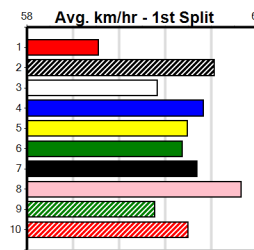

NAGAMBIE GUTTER CLEANING

Distance: 450m, Race Type: Grade 5, Total Prizemoney: $2,925
1st: $1,950, 2nd: $600, 3rd: $300, 4th: $75

6
12:26PM

(VIC time)

Watchdog Tips: ☐ ☐ ☐ ☐ ☐

Bet: ☐ ☐ ☐ ☐ ☐

Form Box	Wgt	Dist	Track	Date	Time	BON	Margin	1st/2nd (Time)	PIR	Checked	Comment	WR	Split 1	S/P	Grade
VALVE BOUNCE [5]															
BK Dog		Oct-21		Sire: SHIMA SHINE				Dam: ZIPPING EMMA				Trainer: Chris Johannsen (Devon Meadow)			
Owner(s): T Clark															
Winning Distances: < 300m (0) 300 - 399m (0) 400 - 499m (5) 500 - 599m (0) 600 - 699m (0) > 700m (0)															
Winning Weights: 32.8(1) 33.0(1) 33.3(1) 33.4(1) 33.7(1)															
5th (1)	33.6	460	WGL	R6	24-Dec-24	26.43	25.54	5.50L RED ED (26.05)	S/755	.	.	.	6.88	$10.50	5
1st (2)	33.4	435	SLE	R11	29-Dec-24	24.87	24.09	0.50L STELLAR CAREER (24.89)	M/531	.	SW	.	5.43	$26.30	5
5th (6)	33.5	435	SLE	R7	05-Jan-25	24.92	24.30	9.00L DR. DYLAN (24.30)	S/766	.	.	.	5.57	$35.90	FFA
3rd (1)	33.7	510	SLE	R8	12-Jan-25	29.03	28.73	1.5L OUR YOGI (28.93)	M/222	.	.	.	9.14	$26.50	X45
2nd (6)	33.9	460	WGL	R6	17-Jan-25	26.09	25.49	1.00L RAPIDFIRE JAYDA (26.03)	M/211	.	.	.	6.65	$30.00	5
7th (4)	33.8	515	SAP	R12	20-Jan-25	30.12	29.40	9.00L GOT A PULSE (29.49)	M/5566	.	.	.	5.22	$59.90	5
4th (1)	33.8	460	WGL	R6	28-Jan-25	26.34	25.88	7.00L CORINTHIAN (25.88)	M/444	.	.	.	6.73	$33.00	5
7= (2)	33.7	510	SLE	R6	02-Feb-25	29.16	28.68	7.00L DR. DYLAN (28.68)	M/667	.	.	.	9.40	$36.20	X45
Last 3 wins NOT included above															
1st (3)	33.3	435	SLE	R11	24-Apr-24	25.07	24.60	1.00L JUST LIKE AUDREY (25.13)	M/742	.	.	.	5.50	$7.50	X67
1st (2)	33.7	400	WGL	R10	20-Jun-24	23.08	22.89	0.75L RUNWAY (23.12)	M/42	.	.	.	8.61	$8.00	T3-6
1st (6)	32.8	435	SLE	R6	30-Oct-24	24.85	24.81	1.75L SPRING GONZALES (24.96)	S/633	.	.	.	5.51	$5.80	5

Box History

Bx	1st	2nd	3rd	4th	5th	6th	7th	8th
1	1	1	1	2	1			
2	2		2		2	2		
3	1	1		1		1	3	
4		3			3	1	1	
5		2		1	1	1		
6	1	2	1		3		1	
7				2	1	1		
8	1	3	2	1	1	2	1	

Prize Best Starts Trk/Dts APM

Prize	$14570.63
Best Starts	FSH
Trk/Dts	56-5-12-6
APM	0-0-0-0
	5389