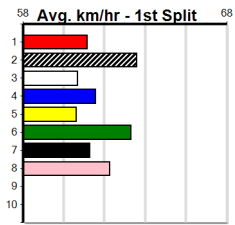

Sandown (SAP)

TOONGABBIE LODGE (0-2 WINS) (275+RA)

Distance: 595m, Race Type: Restricted Win, Total Prizemoney: \$3,940
1st: \$2,640, 2nd: \$815, 3rd: \$410, 4th: \$75

3

7:24PM

(VIC time)

MILES APART (2) is suited to an inside draw and will not find an easier race. SMOKEY BOURBSKI (3) can settle on the speed and is a must for top 3 SRM bets. BORN TO PARTY (1) can set the early tempo.