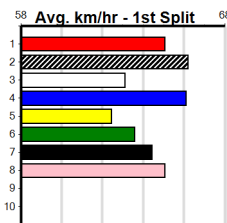

8

9:21PM

(VIC time)

PAW YASMIN (1) is the fastest dog in this race and only needs a clear passage to win here. FLED THE SCENE (4) is a top chaser who can either lead or come off the speed to win in his races. PAW LOUIS (2) is drawn to run a big race.

Watchdog Tips:

1

4

2

8

Bet:

Win 1