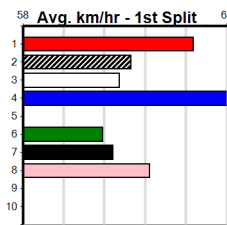

SANDOWN VET CLINIC

Distance: 515m, Race Type: Mixed 6/7, Total Prizemoney: \$3,340
 1st: \$2,230, 2nd: \$690, 3rd: \$345, 4th: \$75

4

7:50PM

(VIC time)

PROCLIVITY (4) is a promising type who is armed with terrific early speed. MY COOL BREEZE (2) can settle top 2 early and will be better for last weeks run. LAMP POST (3) mid race speed impressed in last starts win here.