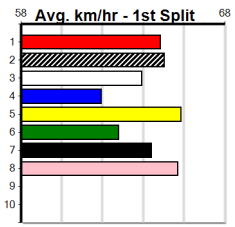

6

8:34PM

(VIC time)

MAGIC SNOWDROP (3) has won here previously in a fast 34.09 and is drawn to settle in a threatening position. ZIPPING KERR (1) best from is up to this class and she can set the early tempo. ASTON HAMILTON (8) is better than his form reads.