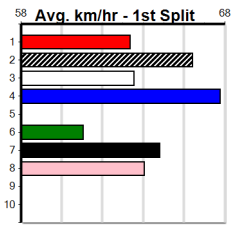

FOLLOW US @sandowndogs

Distance: 515m, Race Type: Grade 6, Total Prizemoney: $3,340
1st: $2,230, 2nd: $690, 3rd: $345, 4th: $75

AGENT SUZIE (2) looks the leader here and is primed for this after three solid runs this track and distance. DOONGALLA NOMES (4) looks the real deal following her flying 23.72 last start Bendigo win.

Watchdog Tips: 2 4 3 7 Bet: Win 2

Race 1: SO YOU ASSUME [6]. Comes into calculations off this draw. DIAMANTINA ROSE. $9.50. Includes horse details, trainer, and winning boxes.

Race 2: AGENT SUZIE [6]. Burns early, getting stronger, go close. LADY LOCH. $3.80. Includes horse details, trainer, and winning boxes.

Race 3: ANCIENT EGYPTIAN [6]. No luck last couple, place value. ZIPPING KELLY. $12.00. Includes horse details, trainer, and winning boxes.

Race 4: DOONGALLA NOMES [6]. Flying Bendigo winner last time, danger. MISS YOU EMMA. $2.00. Includes horse details, trainer, and winning boxes.

Race 5: *** VACANT BOX ***. Includes trainer and owner information.

Race 6: AMRON BUSTER [6]. New here, has some talent, place hope. BLOCK STAR. $18.00. Includes horse details, trainer, and winning boxes.

Race 7: NOVA OWEN [6]. Can explode mid race, trifecta chance. NOVA WILLOW. $7.00. Includes horse details, trainer, and winning boxes.

Race 8: LOTS OF BUGS [6]. Draw suits but others rate better, tested. YOU BUG ME. $14.00. Includes horse details, trainer, and winning boxes.

Race 9: *** NO RESERVE ***. Includes trainer and owner information.

Race 10: *** NO RESERVE ***. Includes trainer and owner information.