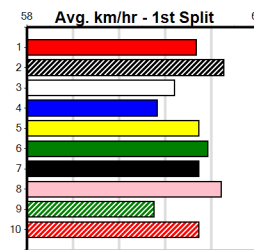

Distance: 515m, Race Type: Grade 5 Heat, Total Prizemoney: $3,340
1st: $2,230, 2nd: $690, 3rd: $345, 4th: $75

BREAKDOWN (2) with a timely beginning can hold out the speed drawn wide and could be a nice price. SPRING REGENCY (6) came out running in his speedy 29.56 win here 2 runs back. CROCODILE ROLL (5) is well up to this class.

Watchdog Tips: **2** **6** **5** **8** Bet: Win 2

HOME TOWN (NSW)[5] **Prefer drawn wide but has talent, keep safe** **$9.50**

BK Dog Jun-22 Sire: JUNGLE DEUCE Dam: NANGAR FREEDOM Trainer: Daryl Brennan (Napoleons)

Owner(s): Silver Galahs (SYN), G Harriden, B Gibson

Winning Distances: < 300m (0) 300 - 399m (1) 400 - 499m (2) 500 - 599m (1) 600 - 699m (0) > 700m (0)

Winning Weights: 33.0(1) 33.1(1) 33.4(1) 33.6(1)

7th (7)	32.7	450	BAL	R10	11-Dec-24	26.02	24.92	16.00	HEY PRESTO (24.92)	M/688	. . .	VO	. . .	6.73	$23.30	RWH
2nd (6)	33.4	450	WBL	R7	09-Jan-25	25.57	24.90	2.50L	PAW CHEYENNE (25.41)	M/544	. . .	. . .	. . .	6.91	$4.40	5
3rd (3)	33.2	450	WBL	R6	16-Jan-25	25.69	25.14	3.5L	BRUCE'S SHOUT (25.45)	M/573	. . .	. . .	. . .	6.68	$6.10	5
2nd (8)	33.1	460	GEL	R10	24-Jan-25	25.99	25.61	4.00L	PAW XANDER (25.73)	M/422	. . .	. . .	. . .	6.70	$3.30	5
2nd (1)	32.8	450	WBL	R7	30-Jan-25	25.64	25.23	1.75L	OLLIE DEEDS (25.52)	M/233	. . .	. . .	. . .	6.65	$2.70	5
2nd (8)	32.8	450	WBL	R7	06-Feb-25	25.71	25.11	6.50L	PAW VERNON (25.28)	M/433	. . .	. . .	. . .	6.77	$3.60	5
3rd (4)	33.2	450	WBL	R7	13-Feb-25	25.76	25.19	8.00L	KRAKEN WHISKY (25.22)	M/874	. . .	. . .	. . .	6.79	$12.20	5
1st (8)	33.4	545	BAL	R8	19-Feb-25	31.12	31.12	1.25L	BOUNTING CHIEF (31.20)	Q/1111	. . .	. . .	. . .	6.59	$6.60	X45

Last 3 wins NOT included above

1st (3)	33.0	390	BAL	R2	12-Jun-24	22.18	22.07	10.00	CHARLIE ASH (22.88)	Q/11	. . .	. . .	. . .	8.45	$3.60	M
1st (6)	33.6	450	WBL	R5	25-Jul-24	25.55	25.55	3.5L	INGA JOHNNY (25.79)	Q/111	. . .	. . .	. . .	6.74	$3.40	X67
1st (5)	33.1	450	WBL	R5	01-Aug-24	25.38	25.35	8.00L	INGA JOHNNY (25.94)	Q/111	. . .	SW	. . .	6.70	$2.10	X67

Box History

Bx	1st	2nd	3rd	4th	5th	6th	7th	8th
1		2						
2								
3	1	2	1					
4				1	1	1		
5	1			1				
6	1	2	1					
7				1		1	1	
8	1	2						

Prize Best Starts Trk/Dts APM $14065.00 FSH 21-4-8-3 0-0-0-0 7113