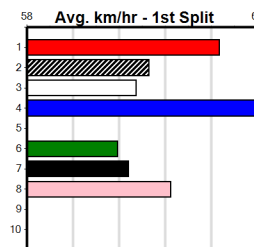

4

7:50PM

(VIC time)

Distance: 515m, Race Type: Mixed 6/7, Total Prizemoney: $3,340
1st: $2,230, 2nd: $690, 3rd: $345, 4th: $75

PROCLIVITY (4) is a promising type who is armed with terrific early speed. MY COOL BREEZE (2) can settle top 2 early and will be better for last weeks run. LAMP POST (3) mid race speed impressed in last starts win here.

Watchdog Tips: **4** **2** **3** **7** **Bet:** **Box Quinella 2,3,4 ($10 for 333.33%)**

Form Box	Wgt	Dist	Track	Date	Time	BON	Margin	1st/2nd (Time)	PIR	Checked	Comment	WR	Split 1	S/P	Grade		
1	SCOTT MICAH [7] Blks $26.00																
	Rising in class and distance, prefer others.																
	F Dog Sep-22 Sire: ASTON RUPEE Dam: WHODAT DIVA Trainer: Emma Scott (Tatura)																
	Owner(s): E Scott																
	Winning Distances: < 300m (0) 300 - 399m (1) 400 - 499m (0) 500 - 599m (0) 600 - 699m (0) > 700m (0)																
	Winning Weights: 33.3(1)																
	1st	(3)	33.3	350	HVL	R1	24-Nov-24	19.93	19.03	0.75L	ARCHER SEVEN (19.98)	M/2			6.61	$3.90	M
	6th	(8)	33.4	300	HVL	R2	01-Dec-24	17.06	16.23	5.00L	SHOCK AND AWE (16.71)	M/6			4.09	$10.80	X67H
	3rd	(1)	33.5	350	HVL	R9	06-Dec-24	19.76	19.36	0.50L	KING PLUM (19.73)	M/1			6.59	$2.80	T3-RV
	2nd	(7)	33.3	350	HVL	R3	08-Dec-24	19.72	18.90	0.50L	MAGIC WESTERN (19.70)	M/4			6.71	$13.20	X67
4th	(4)	33.8	350	HVL	R9	22-Dec-24	19.63	19.02	2.75L	SODA DUKE (19.44)	M/4			6.63	$12.90	X67	
7th	(5)	34.0	350	HVL	R10	29-Dec-24	19.72	19.12	7.00L	TALK IS CHEAP (19.25)	M/7			6.80	$45.00	RWH	
ST	(-)	34.1	390	SHP		02-Jan-25	22.56		0.05L	Trial Cleared	M/22					ST	
6th	(2)	34.4	350	HVL	R4	05-Jan-25	19.76	19.08	3.25L	WHO ME (19.54)	M/7			6.93	$11.90	X67	
Last 3 wins NOT included above																	
<table border="1" style="width:100%"> <thead> <tr> <th colspan="8">Box History</th> </tr> <tr> <th>Bx</th> <th>1st</th> <th>2nd</th> <th>3rd</th> <th>4th</th> <th>5th</th> <th>6th</th> <th>7th</th> <th>8th</th> </tr> </thead> <tbody> <tr><td>1</td><td></td><td>1</td><td>2</td><td></td><td></td><td></td><td></td><td></td></tr> <tr><td>2</td><td></td><td></td><td>1</td><td></td><td></td><td>1</td><td></td><td></td></tr> <tr><td>3</td><td>1</td><td></td><td></td><td></td><td></td><td></td><td></td><td></td></tr> <tr><td>4</td><td></td><td></td><td></td><td>1</td><td></td><td></td><td></td><td></td></tr> <tr><td>5</td><td></td><td></td><td>1</td><td></td><td></td><td></td><td></td><td>1</td></tr> <tr><td>6</td><td></td><td></td><td></td><td></td><td></td><td></td><td></td><td></td></tr> <tr><td>7</td><td></td><td>1</td><td></td><td></td><td></td><td></td><td>1</td><td></td></tr> <tr><td>8</td><td></td><td>2</td><td>1</td><td>1</td><td></td><td>1</td><td></td><td></td></tr> </tbody> </table>																	
<table border="1" style="width:100%"> <thead> <tr> <th colspan="2">Prize Best</th> <th colspan="2">$4940.00</th> </tr> <tr> <th colspan="2">Starts</th> <th colspan="2">FSH</th> </tr> <tr> <th colspan="2">Trk/Dts</th> <th colspan="2">16-1-4-5</th> </tr> <tr> <th colspan="2">APM</th> <th colspan="2">0-0-0-0</th> </tr> <tr> <th colspan="2"></th> <th colspan="2">2122</th> </tr> </thead> </table>																	

2	MY COOL BREEZE [6] $7.50																
	Speedy type, rarely far away, major player.																
	BE Bitch Jan-22 Sire: MY REDEEMER Dam: ZERO COOL Trainer: Debra Cumes (Drouin West)																
	Owner(s): K Towt																
	Winning Distances: < 300m (0) 300 - 399m (0) 400 - 499m (2) 500 - 599m (0) 600 - 699m (0) > 700m (0)																
	Winning Weights: 26.6(1) 26.8(1)																
	5th	(8)	26.7	400	WGL	R1	11-Nov-23	23.39	22.40	6.50L	NIKITA BALE (22.95)	M/44			8.56	$5.70	M
	4th	(7)	26.3	400	WGL	R2	21-Mar-24	23.28	22.63	5.50L	CHANCY NANCY/ASTON	S/54			8.85	$3.40	M
	3rd	(1)	25.9	460	WGL	R3	30-Mar-24	26.11	25.97	0.50L	ENGELKE ROAD (26.09)	M/111			6.56	$3.10	M
	6th	(8)	26.1	425	BEN	R1	26-Apr-24	24.93	23.85	11.00	CANYA LIBBY (24.19)	Q/456		W	6.83	$5.00	M
3rd	(2)	26.3	460	WGL	R2	13-Aug-24	26.33	25.71	3.00L	STAR COMMAND (26.12)	M/444			6.87	$3.70	MH	
1st	(3)	26.8	400	WGL	R3	14-Nov-24	23.12	22.72	2.00L	NOAH DEAR (23.25)	M/42			8.61	$1.80	M	
1st	(3)	26.6	400	WGL	R9	19-Dec-24	22.70	22.68	0.50L	SECRETS WITHOUT (22.73)	M/32		SW	8.52	$3.30	7	
2nd	(1)	26.7	515	SAP	R3	17-Feb-25	29.89	29.36	5.00L	PAW WAVERLY (29.54)	M/2222			5.15	$6.10	6G	
Last 3 wins NOT included above																	
<table border="1" style="width:100%"> <thead> <tr> <th colspan="8">Box History</th> </tr> <tr> <th>Bx</th> <th>1st</th> <th>2nd</th> <th>3rd</th> <th>4th</th> <th>5th</th> <th>6th</th> <th>7th</th> <th>8th</th> </tr> </thead> <tbody> <tr><td>1</td><td></td><td>1</td><td>1</td><td></td><td></td><td></td><td></td><td></td></tr> <tr><td>2</td><td></td><td></td><td></td><td></td><td></td><td></td><td></td><td></td></tr> <tr><td>3</td><td>2</td><td></td><td></td><td></td><td></td><td></td><td></td><td>1</td></tr> <tr><td>4</td><td></td><td></td><td></td><td></td><td></td><td></td><td></td><td></td></tr> <tr><td>5</td><td></td><td></td><td></td><td></td><td></td><td></td><td></td><td></td></tr> <tr><td>6</td><td></td><td></td><td></td><td></td><td></td><td></td><td></td><td></td></tr> <tr><td>7</td><td></td><td></td><td></td><td>1</td><td></td><td></td><td></td><td></td></tr> <tr><td>8</td><td></td><td></td><td></td><td></td><td>1</td><td>1</td><td></td><td></td></tr> </tbody> </table>																	
<table border="1" style="width:100%"> <thead> <tr> <th colspan="2">Prize Best</th> <th colspan="2">$3160.00</th> </tr> <tr> <th colspan="2">Starts</th> <th colspan="2">29.89(1)-17/2/25</th> </tr> <tr> <th colspan="2">Trk/Dts</th> <th colspan="2">9-2-1-2</th> </tr> <tr> <th colspan="2">APM</th> <th colspan="2">1-0-1-0</th> </tr> <tr> <th colspan="2"></th> <th colspan="2">1984</th> </tr> </thead> </table>