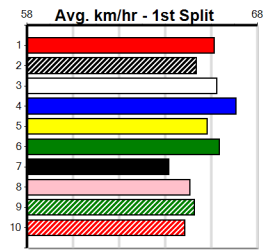

RSN GREY AREAS - WEDNESDAY & FRIDAY

7

9:00PM

(VIC time)

Distance: 515m, Race Type: Mixed 4/5, Total Prizemoney: $3,875
1st: $2,600, 2nd: $800, 3rd: $400, 4th: $75

SILKY SAUCE (4) holds a class edge and has the speed to lead throughout. WINTER GOES (1) is back in form and can make a mid race move. SPECNER (3) once fully balanced has a big motor.

Watchdog Tips: 4 1 3 6 Bet: Win 4

WINTER GOES [5] Back in form, mid race engine, main danger. $3.40
BK Bitch Nov-22 Sire: TOMMY SHELBY Dam: SHOOT TO MISS
Owner(s): D Falzon
Trainer: Gino Micallef (Narre Warren)

GALLOPING RED [5] Capable of running a cheeky race at odds. $13.00
RF Dog Sep-22 Sire: BERNARDO Dam: IN ORBIT
Owner(s): R Conway
Trainer: Robert Conway (Bunyip)

SPENCER [4] Can motor once fully balanced, key player. $5.50
BK Dog Sep-22 Sire: ASTON RUPEE Dam: DISTINCT
Owner(s): G Ebenezer
Trainer: Matthew Marshall (Darley)

SILKY SAUCE [4] Dux of the class, early burn, hard to catch $3.30
BK Dog May-21 Sire: SENNACHIE Dam: SHANLYN GEORGIE
Owner(s): Twice as quick (SYN), D Johnston, D Johnston
Trainer: Lisa Delbridge (Balliang)

BEAUTY BEAST [5] Solid placing here last time, keep safe. $16.00
BK Bitch Jan-21 Sire: BARCIA BALE Dam: INMATE
Owner(s): Powellful Ryino (SYN), M Ryan, A Powell
Trainer: Michael Ryan (Boronia)

1

2

3

4

5