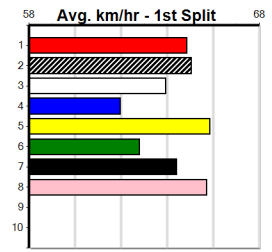

6

8:34PM

(VIC time)

Distance: 595m, Race Type: Grade 5, Total Prizemoney: $3,940
1st: $2,640, 2nd: $815, 3rd: $410, 4th: $75

MAGIC SNOWDROP (3) has won here previously in a fast 34.09 and is drawn to settle in a threatening position. ZIPPING KERR (1) best from is up to this class and she can set the early tempo. ASTON HAMILTON (8) is better than his form reads.

Watchdog Tips: 3 1 8 2 Bet: Trifecta 1,3/1,3,8/1,2,3,8 ($10 - 125%)

ZIPPER KERR (NSW)[5] Drawn to set the early tempo, major player. $3.50
Owner(s): Hallinan Hallinan (SYN), M Hallinan, F Hallinan
Winning Distances: < 300m (0) 300 - 399m (0) 400 - 499m (2) 500 - 599m (6) 600 - 699m (0) > 700m (0)
Box History table and Prize Best Starts table included.

RATTLE AND BANG [5] Top placing here two runs back, each way $6.00
Owner(s): G Howell
Winning Distances: < 300m (0) 300 - 399m (0) 400 - 499m (2) 500 - 599m (1) 600 - 699m (0) > 700m (0)
Box History table and Prize Best Starts table included.

MAGIC SNOWDROP [5] Fast PB here, can settle on the speed, go close $7.50
Owner(s): T Johnson
Winning Distances: < 300m (0) 300 - 399m (1) 400 - 499m (1) 500 - 599m (1) 600 - 699m (0) > 700m (0)
Box History table and Prize Best Starts table included.

JEREMY SPOKE [5] Down on form and confidence, prefer others $26.00
Owner(s): Flight Facilities (SYN), R Wagenaar, A Wagenaar
Winning Distances: < 300m (0) 300 - 399m (0) 400 - 499m (0) 500 - 599m (4) 600 - 699m (0) > 700m (0)
Box History table and Prize Best Starts table included.

SEPHORA BALE (NSW)[5] Getting back to some of her best form, keep safe $4.00
Owner(s): B Wheeler
Winning Distances: < 300m (0) 300 - 399m (0) 400 - 499m (7) 500 - 599m (6) 600 - 699m (2) > 700m (0)
Box History table and Prize Best Starts table included.