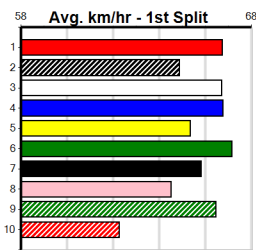

Distance: 515m, Race Type: Grade 5 Heat, Total Prizemoney: $3,340
1st: $2,230, 2nd: $690, 3rd: $345, 4th: $75

REALITY BEST (6) posted a lightning 29.72 win at The Meadows last start and with even luck should be winning. UNREAL MISS (1) is drawn to settle top 2 early and is a must for top 3 SRM bets. PANAMA RHODE (3) shows plenty of promise.

Watchdog Tips: **6** **1** **3** **5** **Bet:** Trifecta 6/1,3,5/1,3,5 ($10 - 166.67%)

1
UNREAL MISS (NSW)[5] Drawn to settle on the speed, major player. **$6.50**
Bitch May-22 Sire: SUPERIOR PANAMA Dam: REALLY UNREAL Trainer: Jason Sharp (Lara)
Winning Distances: < 300m (0) 300 - 399m (0) 400 - 499m (0) 500 - 599m (5) 600 - 699m (0) > 700m (0)
Winning Weights: 26.5(2) 26.8(1) 27.1(2)
5th (4) 27.2 525 MEA R11 04-Jan-25 30.61 29.78 9.50L IRISH LUCY (29.96) M/3334 . . . . 5.12 $13.00 5
2nd (7) 27.1 450 WBL R6 09-Jan-25 25.58 24.90 4.75L IMPEL (25.25) M/333 . . . . 6.72 $9.10 5
5th (8) 27.0 450 WBL R7 16-Jan-25 25.96 25.14 6.50L PAW ROXY (25.51) M/776 . . . . 6.78 $14.80 5
6th (7) 27.2 515 SAN R10 23-Jan-25 29.88 28.84 5.00L RIVERSDALE MICK (29.54) M/6788 . . . . 5.22 $33.00 5
5th (8) 27.4 595 SAN R7 30-Jan-25 34.68 34.07 9.00L MISTER EASY (34.07) M/7765 . . . . 9.62 $46.50 5
5th (8) 27.8 595 SAN R6 06-Feb-25 34.89 34.17 11.00 PAW OCTAVIA (34.17) Q/2235 . . . . 9.21 $7.00 5
3rd (5) 27.7 515 SAN R3 13-Feb-25 29.93 29.38 3.25L BRONELLY STRIKER (29.71) Q/2455 . . . . 5.11 $11.40 5
3rd (2) 27.6 515 SAN R11 20-Feb-25 29.94 29.47 2.75L VALENZUELA (29.75) Q/2233 . . . . 5.12 $7.00 5
Last 3 wins NOT included above
1st (2) 26.8 525 MEA R9 20-Apr-24 30.22 29.87 1.5L SHAYNA BALE (30.30) Q/1111 . . . . 5.07 $5.30 6G
1st (3) 27.1 525 MEA R7 27-Apr-24 30.11 29.69 3.25L AMRON TIGER (30.32) M/2111 . . . . 5.08 $9.90 5H
1st (2) 27.1 525 MEP R5 05-Jun-24 30.00 30.00 2.75L WREN BALE (30.19) Q/1121 . . . . SW 5.07 $1.70 5

2
PAW ALEXIS (NSW)[5] Capable of running a cheeky race at odds. **$10.00**
Bitch Jul-22 Sire: AUSSIE INFRARED Dam: DYNA PATTY Trainer: David Plumridge (Scoresby)
Winning Distances: < 300m (0) 300 - 399m (0) 400 - 499m (2) 500 - 599m (1) 600 - 699m (0) > 700m (0)
Winning Weights: 28.4(1) 28.7(1) 29.0(1)
2nd (2) 29.1 460 GEL R7 27-Dec-24 26.26 25.77 0.75L CANYA DIVERSION (26.22) Q/111 . . . . 6.69 $6.90 RW
3rd (8) 29.3 515 SAN R12 02-Jan-25 29.95 29.35 2.75L DAINTREE ASTER (29.75) M/3433 . . . . 5.25 $6.00 5
4th (8) 29.2 515 SAN R11 09-Jan-25 29.83 29.18 6.00L PAW PHELPS (29.44) M/4444 . . . . 5.15 $13.00 5
4th (8) 29.4 515 SAN R5 16-Jan-25 30.21 29.00 6.00L VIDEO REFEREE (29.82) M/4665 . . . . SW 5.14 $11.70 5
4th (2) 29.4 515 SAN R10 23-Jan-25 29.75 28.84 3.00L RIVERSDALE MICK (29.54) M/4454 . . . . 5.11 $14.70 5
3rd (2) 29.4 515 SAN R12 30-Jan-25 29.93 29.11 4.25L DEWANA SCOTCH (29.65) M/3433 . . . . 5.18 $4.10 5
5th (8) 29.6 515 SAN R11 06-Feb-25 30.16 29.33 4.25L SHARNI'S SECRET (29.88) M/5445 . . . . 5.15 $7.50 5
5th (4) 29.3 500 BEN R7 19-Feb-25 28.55 28.07 7.00L DON'T TELL SHELL (28.09) M/866 . . . . 6.74 $16.20 5H
Last 3 wins NOT included above
1st (1) 28.7 460 GEL R2 02-Aug-24 26.22 26.02 4.25L ETERNAL WINTER (26.51) M/111 . . . . 6.73 $2.50 M
1st (8) 28.4 460 GEL R9 16-Aug-24 26.28 25.44 4.50L ASTON BAMFORD (26.59) M/211 . . . . 6.82 $2.30 RW
1st (5) 29.0 515 SAP R7 14-Oct-24 29.88 29.64 0.75L COOL IT (29.93) M/2111 . . . . 5.18 $9.20 X67H