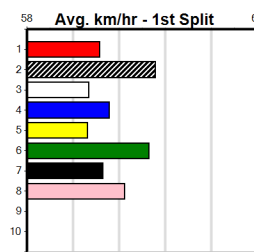

TOONGABBIE LODGE (0-2 WINS) (275+RANK)

3

7:24PM

(VIC time)

Distance: 595m, Race Type: Restricted Win, Total Prizemoney: $3,940
1st: $2,640, 2nd: $815, 3rd: $410, 4th: $75

MILES APART (2) is suited to an inside draw and will not find an easier race. SMOKEY BOURBSKI (3) can settle on the speed and is a must for top 3 SRM bets. BORN TO PARTY (1) can set the early tempo.

Watchdog Tips: **2** **3** **1** **4** **Bet:** Trifecta 2/1,3,4/1,3,4 ($10 - 166.67%)

1

BORN TO PARTY [7] **Looks the leader, can get tired, still a threat.** **$14.00**

BK Dog Jan-23 Sire: FERNANDO BALE Dam: IT'S MY PARTY
Owner(s): CHAMPAGNE PTN (SYN), S Smith, A Langton
Winning Distances: < 300m (0) 300 - 399m (0) 400 - 499m (1) 500 - 599m (0) 600 - 699m (0) > 700m (0)
Trainer: Angela Langton (Anakie)

Winning Weights: 31.8(1)

Rank	Sex	Age	Wgt	Dist	Track	Date	Time	BOB	Margin	1st/2nd (Time)	PIR	Checked	Comment	WR	Split 1	S/P	Grade
6th	(7)		31.0	460	GEL	R2	15-Nov-24	27.61	25.85	24.00 MR. MIYAGI (25.93)	Q/566	.	.	.	6.80	$21.50	M
4th	(2)		31.6	460	GEL	R2	05-Dec-24	26.46	25.51	12.00 MISS RELENTLESS (25.69)	M/224	.	.	.	6.83	$21.40	M
4th	(4)		31.5	460	GEL	R9	31-Dec-24	26.51	25.89	2.50L KIRKY STORM (26.35)	Q/555	.	.	.	6.73	$5.50	M
1st	(1)		31.8	460	GEL	R2	07-Jan-25	26.30	25.93	4.50L OSPREY CHRONOS (26.61)	Q/111	.	.	.	6.66	$5.10	RW
6th	(1)		31.3	460	GEL	R5	17-Jan-25	26.51	25.75	8.50L REIKO DAIQUIRI (25.92)	M/788	.	.	.	6.89	$42.00	X67
5th	(4)		31.1	460	GEL	R4	28-Jan-25	26.34	25.81	6.50L VALENZUELA (25.90)	M/556	.	.	W	6.79	$54.60	7
5th	(2)		30.6	525	MEP	R2	12-Feb-25	30.82	29.86	9.50L PHOENIX AMELIA (30.16)	Q/4555	.	.	.	5.34	$16.40	7
5th	(7)		31.0	515	SAP	R2	17-Feb-25	30.42	29.36	11.00 LAMP POST (29.66)	M/7677	.	.	.	5.35	$36.00	7

Last 3 wins NOT included above

Box	1st	2nd	3rd	4th	5th	6th	7th	8th
1	1							
2								
3								
4								
5								
6								
7								
8								

Prize	$2315.00
Best	FSTD
Starts	19-1-1-3
Trk/Dts	0-0-0-0
APM	1281

2

MILES APART [6] **Inside draw suits, class above, should win.** **$1.50**

BEED Dog Aug-22 Sire: ASTON RUPEE Dam: IMMINENT REALITY
Owner(s): T Aloisi
Winning Distances: < 300m (0) 300 - 399m (0) 400 - 499m (0) 500 - 599m (2) 600 - 699m (0) > 700m (0)
Trainer: David Geall (Lara)

Winning Weights: 32.3(1) 32.4(1)

Rank	Sex	Age	Wgt	Dist	Track	Date	Time	BOB	Margin	1st/2nd (Time)	PIR	Checked	Comment	WR	Split 1	S/P	Grade
4th	(8)		32.6	515	SAP	R10	02-Nov-24	30.25	29.56	7.50L JUDGEMENTAL (29.72)	S/7555	.	.	.	5.26	$3.20	X67
4th	(6)		32.2	515	SAP	R9	11-Nov-24	30.78	29.47	8.50L SAINTLY HIGHWAY (30.20)	S/7644	.	.	.	5.32	$3.90	6G
4th	(4)		32.3	515	SAP	R10	18-Nov-24	30.17	29.43	2.50L REIKO DUSTY (30.01)	M/7755	.	.	VO	5.39	$2.40	6G
4th	(3)		32.3	515	SAP	R9	25-Nov-24	29.73	29.49	1.25L PIEBALD (29.66)	S/5333	.	.	.	5.21	$11.60	RWH
2nd	(2)		32.1	595	SAP	R3	02-Dec-24	34.28	33.81	0.50L GOOD VIBES ONLY (34.25)	Q/1111	.	.	.	9.09	$1.90	RW
4th	(8)		32.2	515	SAP	R4	09-Dec-24	30.19	29.54	5.00L JULY SHE LIED (29.85)	S/5444	.	.	.	5.31	$4.10	X67H
5th	(6)		32.7	595	SAP	R5	23-Dec-24	35.42	34.02	12.00 DEWANA SENSATION (34.58)	M/4445	.	.	.	9.56	$9.90	RWH
5th	(2)		32.8	530	APK	R2	06-Feb-25	31.13	30.57	5.50L YUMALI (30.77)	M/4445	.	.	.	5.41	$9.00	SHNP

Last 3 wins NOT included above

Box	1st	2nd	3rd	4th	5th	6th	7th	8th
1								
2								
3								
4								
5								
6								
7								
8								

Prize	$5910.00
Best	34.28(2)-2/12/24
Starts	14-2-1-2
Trk/Dts	2-0-1-0
APM	2930