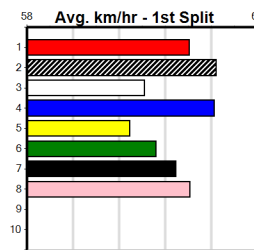

8

9:21PM

(VIC time)

Distance: 595m, Race Type: Mixed 4/5, Total Prizemoney: $4,445
1st: $2,990, 2nd: $920, 3rd: $460, 4th: $75

PAW YASMIN (1) is the fastest dog in this race and only needs a clear passage to win here. FLED THE SCENE (4) is a top chaser who can either lead or come off the speed to win in his races. PAW LOUIS (2) is drawn to run a big race.

Watchdog Tips: 1 4 2 8 Bet: Win 1

PAW YASMIN (NSW)[4] Dux of the class, ideal box, hard to beat. $1.70
Owner(s): B Wheeler
Winning Distances: < 300m (0) 300 - 399m (0) 400 - 499m (0) 500 - 599m (8) 600 - 699m (3) > 700m (0)
Box History table and Prize Best Starts table included.

PAW LOUIS (NSW)[5] Talented, draw helps, major player. $8.00
Owner(s): B Wheeler
Winning Distances: < 300m (0) 300 - 399m (0) 400 - 499m (5) 500 - 599m (1) 600 - 699m (1) > 700m (0)
Box History table and Prize Best Starts table included.

MY SLICK RICK [5] Meets some fast types here, place best. $34.00
Owner(s): K Towt
Winning Distances: < 300m (0) 300 - 399m (2) 400 - 499m (0) 500 - 599m (2) 600 - 699m (1) > 700m (0)
Box History table and Prize Best Starts table included.

FLED THE SCENE [4] Top chaser, can lead or come off the speed danger $7.00
Owner(s): N Beltran
Winning Distances: < 300m (0) 300 - 399m (0) 400 - 499m (2) 500 - 599m (10) 600 - 699m (4) > 700m (0)
Box History table and Prize Best Starts table included.

DASHER BALE (NSW)[5] Strong win last time but find this tougher. $23.00
Owner(s): L Harris
Winning Distances: < 300m (0) 300 - 399m (1) 400 - 499m (5) 500 - 599m (3) 600 - 699m (1) > 700m (0)
Box History table and Prize Best Starts table included.