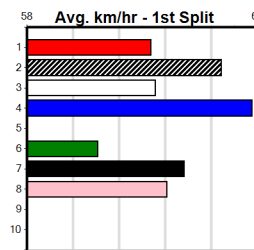

9

9:46PM

(VIC time)

Distance: 515m, Race Type: Grade 6, Total Prizemoney: $3,340
1st: $2,230, 2nd: $690, 3rd: $345, 4th: $75

AGENT SUZIE (2) looks the leader here and is primed for this after three solid runs this track and distance. DOONGALLA NOMES (4) looks the real deal following her flying 23.72 last start Bendigo win.

Watchdog Tips: **2** **4** **3** **7** Bet: Win 2

1

SO YOU ASSUME [6] Comes into calculations off this draw. **$9.50**

RBD Dog Mar-23 Sire: FERNANDO BALE Dam: DIAMANTINA ROSE
Owner(s): CHAMPAGNE PTN (SYN), S Smith, A Langton
Winning Distances: < 300m (0) 300 - 399m (0) 400 - 499m (0) 500 - 599m (2) 600 - 699m (0) > 700m (0)
Trainer: Angela Langton (Anakie)

Winning Weights: 31.6(1) 31.8(1)

1st	2nd	3rd	4th	5th	6th	7th	8th
1st (1) 31.8 515 SAP R2 30-Dec-24 29.83 29.30 1.25L READY TO STAGGER (29.92) M/2111 . . . . . 5.19 $1.90 7	6th (7) 32.0 525 MEA R1 04-Jan-25 30.90 29.78 11.00 QUEEN KIMETTO (30.20) M/2655 . . . . . 5.15 $18.80 X67	2nd (7) 31.9 525 MEP R2 08-Jan-25 30.77 29.63 11.00 FUJII APPLE (30.03) M/4222 . . . . . 5.26 $22.00 X67	7th (3) 31.9 460 GEL R5 14-Jan-25 26.62 25.58 14.00 HURRICANE BERT (25.66) M/277 . . . . . 6.63 $13.50 X67	4th (5) 31.7 515 SAP R9 20-Jan-25 30.23 29.40 6.00L LUCKY LISA (29.83) S/5444 . . . . . 5.31 $9.80 6G	3rd (7) 31.4 460 GEL R5 28-Jan-25 26.33 25.81 6.50L CHATTANOOGA (25.89) S/563 . . . . . 6.77 $12.90 6G	5th (7) 31.5 525 MEP R9 12-Feb-25 30.72 29.86 7.50L HONEY BUNNY (30.22) S/4665 . . . . . 5.22 $11.80 X67	3rd (5) 31.6 515 SAP R3 17-Feb-25 30.04 29.36 7.50L PAW WAVERLY (29.54) S/5444 . . . . . 5.32 $10.40 6G

Last 3 wins NOT included above

1st	2nd	3rd	4th	5th	6th	7th	8th
1st (3) 31.6 515 SAP R2 02-Dec-24 29.97 29.53 1.00L ONE WORD ANSWER (30.04) M/1111 . . . . . 5.21 $5.30 M							

Box History

Bx	1st	2nd	3rd	4th	5th	6th	7th	8th
1	1							
2				1				1
3	1							1
4				1		1		
5			1	1				
6								
7	1	1		1	1			
8								

Prize Best $5550.00
Starts 29.83(1)-30/12/24
Trk/Dts 13-2-1-2
APM 6-2-0-1 4131

2

AGENT SUSIE [6] Burns early, getting stronger, go close. **$3.80**

BEED Bitch Nov-22 Sire: FERAL FRANKY Dam: LADY LOCH
Owner(s): L Gough
Winning Distances: < 300m (0) 300 - 399m (0) 400 - 499m (2) 500 - 599m (0) 600 - 699m (0) > 700m (0)
Trainer: Lynette Gough (Nyora)

Winning Weights: 29.6(2)

1st	2nd	3rd	4th	5th	6th	7th	8th
1st (3) 29.6 400 WGL R1 30-Aug-24 22.63 22.57 1.25L RECKLESS (22.71) Q/11 . . . . . SW . 8.25 $2.90 M	3rd (5) 29.8 400 WGL R2 06-Sep-24 23.43 22.54 1.75L SON OF DUKE (23.31) M/24 . . . . . 8.53 $1.70 7	1st (5) 29.6 400 WGL R3 29-Nov-24 22.95 22.61 0.10L KING LITTERBUG (22.96) M/34 . . . . . 8.55 $2.40 7	5th (1) 29.9 400 WGL R3 06-Dec-24 23.13 22.44 8.00L CORINTHIAN (22.60) M/56 . . . . . 8.75 $1.80 6G	3rd (5) 29.7 515 SAP R12 13-Jan-25 29.96 29.43 2.50L COOPER'S LEGACY (29.79) M/1333 . . . . . SW . 5.13 $5.00 RW	3rd (2) 29.7 515 SAP R1 03-Feb-25 29.75 29.47 3.5L ASTON GUITAR (29.51) Q/2223 . . . . . 5.10 $2.60 X67H	3rd (3) 29.9 515 SAN R2 13-Feb-25 29.78 29.38 0.25L ASTON GUITAR (29.76) Q/1111 . . . . . 5.08 $6.10 X67F	

Last 3 wins NOT included above

1st	2nd	3rd	4th	5th	6th	7th	8th
1st (2) 29.7 515 SAP R12 13-Jan-25 29.96 29.43 2.50L COOPER'S LEGACY (29.79) M/1333 . . . . . SW . 5.13 $5.00 RW							

Box History

Bx	1st	2nd	3rd	4th	5th	6th	7th	8th
1					1			
2			1					
3	1		1					
4								
5	1		2					
6								
7								
8								

Prize Best $5550.00
Starts 29.75(2)-3/2/25
Trk/Dts 7-2-0-4
APM 3-0-0-3 3518