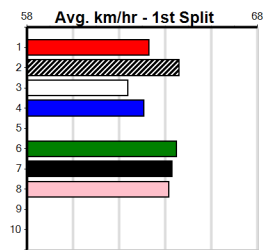

Sandown (SAP)

GAP (0-2 WINS) (275+RANK)

2

7:05PM

(VIC time)

Distance: 595m, Race Type: Restricted Win, Total Prizemoney: $3,940
1st: $2,640, 2nd: $815, 3rd: $410, 4th: $75

DUPLICITOUS (2) can get a cheap lead and is expected to improve on last starts solid placing here.
TANNER TIME (7) is up to this class and once balanced has a great turn of speed. CRUZADO (8) continues to improve with more racing.

Watchdog Tips: **2** **7** **8** **1** **Bet:** Box Quinella 2,7,8 ($10 for 333.33%)

Form Box	Wgt	Dist	Track	Date	Time	BON	Margin	1st/2nd (Time)	PIR	Checked	Comment	WR	Split 1	S/P	Grade
1															
NEWHAVEN SEQUOIA [7] Comes into calculations off this draw. $7.00															
F Bitch Jun-22 Sire: HANDSOME PRINCE Dam: PAY CALL Trainer: Clinton Rand (Heyfield)															
Owner(s): N De la roche															
Winning Distances: < 300m (0) 300 - 399m (0) 400 - 499m (0) 500 - 599m (1) 600 - 699m (0) > 700m (0)															
Winning Weights: 29.3(1)															
3rd (3)	30.4	510	SLE	R2	18-Dec-24	29.72	29.05	4.75L NOSEY BLUEY (29.39)	M/543				9.60	$5.20	T3-M
2nd (7)	30.4	515	SAP	R2	23-Dec-24	30.64	29.71	12.00 ON THE LOOSE (29.85)	M/7343				5.40	$35.10	M
4th (5)	29.9	595	SAP	R4	30-Dec-24	35.40	33.97	13.00 REALITY PIE (34.56)	M/665				9.91	$23.50	RW
5th (6)	30.2	680	WGL	R3	10-Jan-25	39.95	39.12	12.00 VODKA AND ICE (39.12)	M/665				18.84	$66.30	RW
1st (3)	29.3	595	SAP	R3	27-Jan-25	34.91	34.46	0.50L CRUZADO (34.95)	M/3221		SW		9.53	$7.00	RW
4th (8)	29.4	600	MEA	R4	01-Feb-25	35.75	34.59	12.00 SOUTH THAILAND (34.95)	M/6655				9.41	$17.20	X67
2nd (1)	29.3	595	SAP	R3	10-Feb-25	35.13	34.25	9.00L THIS BAD BOY (34.52)	M/3322				9.52	$3.00	RW
7th (1)	29.5	640	SLE	R6	16-Feb-25	38.02	37.19	12.00 DR. ZEEKA (37.19)	M/7777				6.50	$26.40	RW
Last 3 wins NOT included above															
Prize Best $4745.00															
Starts 34.91(3)-27/1/25															
Trk/Dts 11-1-2-2															
APM 4-1-1-0															
4422															

2															
DUPLICITOUS [6] Can spear out to a winning lead early, go close $3.00															
BK Bitch Jul-22 Sire: FERNANDO BALE Dam: SILKEN Trainer: Jeffrey Britton (Anakie)															
Owner(s): G Farrugia															
Winning Distances: < 300m (0) 300 - 399m (0) 400 - 499m (0) 500 - 599m (2) 600 - 699m (0) > 700m (0)															
Winning Weights: 24.4(1) 25.1(1)															
4th (8)	25.2	400	GEL	R9	01-Nov-24	23.12	22.44	8.00L QILIN BALE (22.58)	S/55				8.75	$11.50	RW
2nd (1)	25.2	460	GEL	R3	08-Nov-24	26.68	25.65	3.00L PAW GORDY (26.47)	Q/342				6.63	$5.20	X67
1st (8)	25.1	520	GEL	R7	30-Nov-24	30.14	30.14	7.00L MORAINIE SADIE (30.60)	M/1111		SW		5.45	$4.00	X67
4th (5)	24.8	525	MEP	R9	11-Dec-24	30.73	29.83	7.00L FLEETWOOD EROS (30.25)	Q/3665				5.18	$2.30	6G
6th (8)	24.9	600	MEP	R3	18-Dec-24	35.66	34.59	16.00 RADAR'S PATROL (34.59)	M/6666				9.56	$7.90	RW
5th (8)	25.1	650	SHP	R4	30-Dec-24	37.82	37.18	9.50L ANNABELLA ROSE (37.18)	S/6666				17.54	$44.80	RWH
ST (-)	25.3	515	SAP		06-Jan-25	29.98		2.75L Trial Cleared	M/32		2of4		5.16		ST
2nd (6)	25.1	595	SAP	R3	13-Jan-25	34.65	34.13	1.5L RING ME LATER (34.55)	M/2222				9.41	$5.30	RW
Last 3 wins NOT included above															
1st (2)	24.4	525	MEP	R1	31-Jul-24	30.43	29.92	2.00L ROMANTIC RED (30.57)	M/1111				5.17	$2.40	M
Prize Best $6780.00															
Starts 34.65(6)-13/1/25															
Trk/Dts 18-2-6-0															
APM 1-0-1-0															
2605