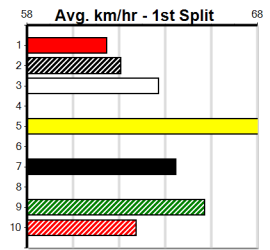

1

6:46PM

(VIC time)

Distance: 515m, Race Type: Maiden, Total Prizemoney: $2,860
1st: $1,900, 2nd: $590, 3rd: $295, 4th: $75

ALWAYS THE SUN (6) hails from a kennel that only has fast types and is expected to perform well on debut. UNIVERSITY (7) had no luck when well supported on debut and is the likely improver. YOU SEE ME (1) is on the improve and has the right draw.

Watchdog Tips: 6 7 1 2 Bet: Trifecta 6/1,2,7/1,2,7 ($10 - 166.67%)

YOU SEE ME [M] On the improve, gun draw, each way value. $12.00
BD Dog Mar-23 Sire: FERNANDO BALE Dam: DIAMANTINA ROSE
Owner(s): CHAMPAGNE PTN (SYN), S Smith, A Langton
Trainer: Krystiana Dubos (Anakie)

SECRETS WE KEEP [M] New here, shows promise, can fill a placing. $7.00
RF Dog Apr-23 Sire: ASTON RUPEE Dam: SPEEDY BELLA
Owner(s): L Cardillo
Trainer: Des Douch (Maffra)

CANYA BOLT (NSW)[M] Top effort on debut, solid muster, keep safe $4.80
BK Dog May-23 Sire: BERNARDO Dam: OPAL ROCKS
Owner(s): Take Us To The Promise Land (SYN), F Cremona, V Rose, J Hopkins, T Maynard, N Lalli, J Maskie
Trainer: Jessica Hopkins (Junction Village)

GINNY'S RUN (NSW)[M] Nicely bred type, betting best guide. $10.00
BK Bitch Jun-23 Sire: FERNANDO BALE Dam: BARCIA QUALITY
Owner(s): R Fogarty
Trainer: Ian Garland (Longlea)

WINNING RATIO [M] Well beaten on debut, tough draw, may need time $34.00
BD Dog Aug-23 Sire: OUT OF RANGE Dam: GOLDEN RATIO
Owner(s): A Broadley
Trainer: Andrew Broadley (Aspendale)

1

2

3

4

5