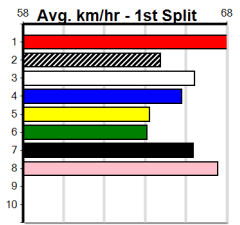

Sandown (SAP)

LAUNCHING PAD TICKETS ON SALE NOW

Distance: 515m, Race Type: Mixed 4/5, Total Prizemoney: $3,875
1st: $2,600, 2nd: $800, 3rd: $400, 4th: $75

8

10:02PM

(VIC time)

Watchdog Tips: 0 0 0 0 **Bet:** .