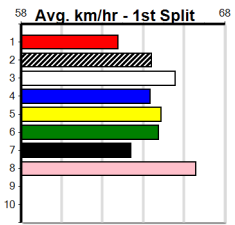

10

10:45PM
(VIC time)

Watchdog Tips:

0 0 0 0

Bet: