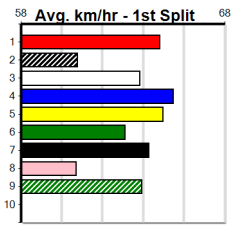

2

7:44PM

(VIC time)

Watchdog Tips: 0 0 0 0 Bet: .