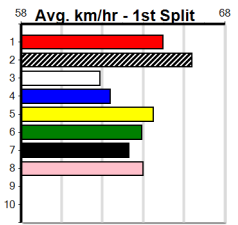

# THR33 SERIES HT1

Distance: 515m, Race Type: Grade 5 Tier 3 Heat , Total Prizemoney: \$3,340  
1st: \$2,230, 2nd: \$690, 3rd: \$345, 4th: \$75