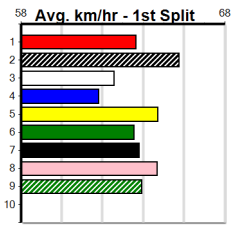

1
7:22PM
(VIC time)

Watchdog Tips: 0 0 0 0 Bet: .