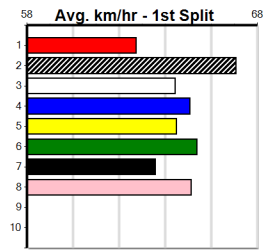

THR33 SERIES HT3

7

9:37PM

(VIC time)

Distance: 515m, Race Type: Grade 5 Tier 3 Heat , Total Prizemoney: $3,340
1st: $2,230, 2nd: $690, 3rd: $345, 4th: $75

Watchdog Tips:

Bet:

Form Box Wgt Dist Track Date Time BON Margin 1st/2nd (Time) PIR Checked Comment W/R Split 1 S/P Grade

FLYING BUTCHER [5]
BK Dog Apr-21 Sire: MY REDEEMER Dam: FLYING SMOOTH
Owner(s): P Kelly
Winning Distances: < 300m (0) 300 - 399m (1) 400 - 499m (1) 500 - 599m (4) 600 - 699m (0) > 700m (0)
Winning Weights: 31.4(2) 31.7(1) 31.9(1) 32.0(1) 32.8(1)
Race results table with columns for rank, weight, dog name, date, time, and prize money.

Box History
Table with columns Bx, 1st, 2nd, 3rd, 4th, 5th, 6th, 7th, 8th showing race outcomes.
Prize Best Starts Trk/Dts APM: $27263.57, 29.79(2)-18/11/24, 61-6-10-4, 16-1-1-2, 1747

JOAN'S GEM [5]
BK Bitch Jun-21 Sire: ASTON DEE BEE Dam: MADALIA MAGGIE
Owner(s): EDITHVALE (SYN), I Bradshaw, M Bradshaw
Winning Distances: < 300m (0) 300 - 399m (1) 400 - 499m (2) 500 - 599m (1) 600 - 699m (2) > 700m (0)
Winning Weights: 28.9(1) 29.0(1) 29.1(2) 29.6(2)
Race results table with columns for rank, weight, dog name, date, time, and prize money.

Box History
Table with columns Bx, 1st, 2nd, 3rd, 4th, 5th, 6th, 7th, 8th showing race outcomes.
Prize Best Starts Trk/Dts APM: $27450.00, 29.86(4)-17/3/24, 71-6-8-10, 15-1-1-3, 3530

KYANITE KAZ [5]
BD Dog Mar-21 Sire: FERNANDO BALE Dam: LADY CEECEE
Owner(s): J Leek
Winning Distances: < 300m (0) 300 - 399m (1) 400 - 499m (3) 500 - 599m (0) 600 - 699m (0) > 700m (0)
Winning Weights: 30.0(1) 30.9(1) 31.2(1) 31.3(1)
Race results table with columns for rank, weight, dog name, date, time, and prize money.

Box History
Table with columns Bx, 1st, 2nd, 3rd, 4th, 5th, 6th, 7th, 8th showing race outcomes.
Prize Best Starts Trk/Dts APM: $7405.00, 30.06(7)-3/3/24, 31-4-4-4, 5-0-0-0, 1690

CASH NOW (NSW)[5]
BE Dog Dec-20 Sire: EL GRAND SENOR Dam: SPARE CASH
Owner(s): J AND J (SYN), M Barber, P Jones
Winning Distances: < 300m (0) 300 - 399m (5) 400 - 499m (4) 500 - 599m (1) 600 - 699m (0) > 700m (0)
Winning Weights: 36.0(1) 36.3(4) 36.5(1) 37.0(1) 37.1(1) 37.5(1) 37.7(1)
Race results table with columns for rank, weight, dog name, date, time, and prize money.

Box History
Table with columns Bx, 1st, 2nd, 3rd, 4th, 5th, 6th, 7th, 8th showing race outcomes.
Prize Best Starts Trk/Dts APM: $24883.57, 30.17(2)-2/12/24, 104-10-10-7, 11-0-1-0, 3392

SORRY I'M LATE [5] Biks
F Dog May-22 Sire: FLYING RICCIARDO Dam: I'M POPPY
Owner(s): D Smith
Winning Distances: < 300m (0) 300 - 399m (0) 400 - 499m (3) 500 - 599m (0) 600 - 699m (0) > 700m (0)
Winning Weights: 31.9(1) 32.1(1) 32.3(1)
Race results table with columns for rank, weight, dog name, date, time, and prize money.

Box History
Table with columns Bx, 1st, 2nd, 3rd, 4th, 5th, 6th, 7th, 8th showing race outcomes.
Prize Best Starts Trk/Dts APM: $10530.00, 29.98(8)-8/8/24, 23-3-4-4, 2-0-0-0, 2276

1

2

3

4

5