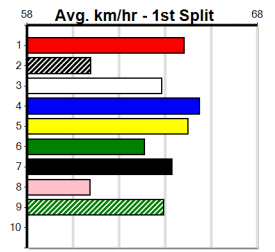

Winning Weights: _____

Box History

2

7:44PM

(VIC time)

Distance: 515m, Race Type: Mixed 6/7 Heat, Total Prizemoney: \$3,340
1st: \$2,230, 2nd: \$690, 3rd: \$345, 4th: \$75

Watchdog Tips:

Bet: