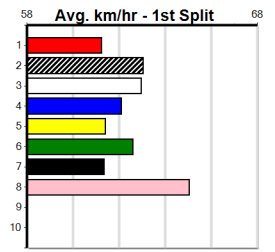

FAST MINARDI AT STUD (1-3 WINS)

4

8:32PM

(VIC time)

Distance: 595m, Race Type: Restricted Win, Total Prizemoney: $3,940
1st: $2,640, 2nd: $815, 3rd: $410, 4th: $75

Watchdog Tips:

Bet:

Form Box Wgt Dist Track Date Time BON Margin 1st/2nd (Time) PIR Checked Comment W/R Split 1 S/P Grade

CRAFTY BEER [6]
BK Dog Apr-22 Sire: MY REDEEMER Dam: BELLE'S ON BOOST
Owner(s): D Smith
Winning Distances: < 300m (0) 300 - 399m (0) 400 - 499m (0) 500 - 599m (2) 600 - 699m (0) > 700m (0)
Winning Weights: 32.7(1) 32.8(1)
2nd (8) 32.6 600 MEP R2 23-Oct-24 35.21 34.65 0.25L BEAUTIFUL STORY (35.20) M/3322 . . . . . 9.20 $20.90 RW
4th (6) 32.8 680 WGL R4 04-Nov-24 39.98 39.26 11.00 INFRA ROCK (39.26) S/3333 . . . . . 18.70 $18.60 RW
4th (3) 33.1 650 SHP R6 11-Nov-24 37.71 37.40 4.50L ANNABELLA ROSE (37.40) S/3333 . . . . . 17.79 $46.70 RW
7th (4) 32.6 660 BAL R6 20-Nov-24 38.64 38.04 8.50L INFRA ROCK (38.04) S/5555 . . . . . 13.17 $36.70 RW
6th (8) 32.6 595 SAP R3 02-Dec-24 34.84 33.81 8.50L GOOD VIBES ONLY (34.25) M/7876 . . . . . 9.56 $34.60 RW
1st (3) 32.8 595 SAP R2 09-Dec-24 34.95 34.19 0.75L SUNNY MARIONVALE (35.00) M/4431 . . . . . 9.66 $3.40 RW
4th (6) 33.1 650 SHP R5 30-Dec-24 37.75 37.18 7.50L MEPUNGA INFRARED (37.25) S/6666 . . . . . 17.69 $36.40 RWH
7th (5) 33.4 650 SHP R8 06-Jan-25 38.05 37.53 7.50L COPPER RUSH (37.53) S/8888 . . . . . 17.84 $74.30 RWF
Last 3 wins NOT included above
1st (1) 32.7 510 SLE R2 28-Apr-24 29.34 28.95 2.00L DR. YELLOWSTONE (29.48) M/1111 . . . . . SW . 9.40 $7.50 M

Trainer: Danielle Smith (Lara)
Box History
Bx 1st 2nd 3rd 4th 5th 6th 7th 8th
1 1 1 1 1 1 1 1
2 1 1 1 1 1 1 1
3 1 1 1 1 1 1 1
4 1 1 1 1 1 1 1
5 1 1 1 1 1 1 1
6 1 1 2 1 1 1 1
7 1 1 1 1 1 1 1
8 2 1 1 1 2 1 1
Prize Best $13365.00
Starts 34.79(5)-26/8/24
Trk/Dts 30-2-5-7
APM 6-1-1-2 5495

REALITY IS [7]
BK Dog Jul-22 Sire: ASTON RUPEE Dam: WHAT A SURPRISE
Owner(s): realitylodge (SYN), M Tharle, P Hartley
Winning Distances: < 300m (0) 300 - 399m (0) 400 - 499m (1) 500 - 599m (0) 600 - 699m (0) > 700m (0)
Winning Weights: 32.5(1)
7th (4) 32.4 515 SAN R2 07-Nov-24 30.64 28.99 13.00 PAW UCOLTA (29.74) M/8888 . . . . . 5.44 $11.30 X67
2nd (1) 32.3 515 SAP R4 11-Nov-24 29.83 29.47 0.25L FLEETWOOD KAZAK (29.82) M/3222 . . . . . 5.23 $2.40 X67
7th (5) 32.4 600 MEA R1 22-Nov-24 35.40 34.33 12.00 ZIPPING THERON (34.58) M/7777 . . . . . 9.45 $10.90 X67
8th (6) 32.6 595 SAP R3 02-Dec-24 35.24 33.81 15.00 GOOD VIBES ONLY (34.25) M/6688 . . . . . V14 . 9.53 $5.20 RW
ST (-) 33.2 515 SAP 23-Dec-24 29.39 . . . . . 7.50L Trial Cleared M/1111 . . . . . 1of4 . 5.26 . ST
6th (7) 33.7 680 WGL R3 10-Jan-25 39.97 39.12 13.00 VODKA AND ICE (39.12) S/7777 . . . . . 18.98 $6.40 RW
4th (6) 33.7 600 MEP R2 15-Jan-25 35.81 34.68 12.00 MISTER MANFREDI (35.01) M/5766 . . . . . 9.59 $3.30 RW
3rd (4) 33.6 595 SAP R3 27-Jan-25 34.98 34.46 1.00L NEWHAVEN SEQUOIA S/5554 . . . . . 9.67 $2.00 RW
Last 3 wins NOT included above
1st (1) 32.5 460 WGL R2 18-Jun-24 25.97 25.51 4.00L WHATEVER JIMMY (26.25) Q/1111 . . . . . 6.68 $3.30 M

Trainer: Karen Pitt (Pearcedale)
Box History
Bx 1st 2nd 3rd 4th 5th 6th 7th 8th
1 1 1 1 1 1 1 1
2 1 2 1 1 1 1 1
3 1 1 1 1 1 1 1
4 1 1 2 1 1 1 1
5 1 1 1 1 1 1 1
6 1 1 1 1 1 1 1
7 1 1 2 1 1 1 1
8 1 1 1 1 1 1 1
Prize Best $6667.14
Starts 34.98(4)-27/1/25
Trk/Dts 18-1-3-4
APM 2-0-0-1 2163