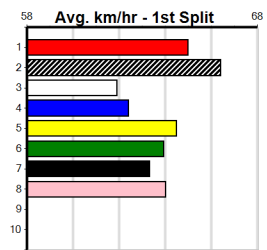

5

8:54PM

(VIC time)

Distance: 515m, Race Type: Grade 5 Tier 3 Heat , Total Prizemoney: $3,340
1st: $2,230, 2nd: $690, 3rd: $345, 4th: $75

Watchdog Tips:

Bet:

Form Box Wgt Dist Track Date Time BON Margin 1st/2nd (Time) PIR Checked Comment W/R Split 1 S/P Grade

TALK THAT TALK [5]
BK Bitch Dec-22 Sire: SHIMA SHINE Dam: BABY TALK
Owner(s): WE'RE ALL MATES (SYN), G Clifton, D Mckenzie
Trainer: Gavin Clifton (Tynong North)
Winning Distances: < 300m (0) 300 - 399m (0) 400 - 499m (1) 500 - 599m (2) 600 - 699m (0) > 700m (0)
Winning Weights: 31.0(1) 31.1(1) 31.3(1)
7th (6) 31.2 515 SAN R1 07-Nov-24 30.93 28.99 16.00 FEAT OF STRENGTH (29.83) M/4888 . . . . 5.20 $3.20 7
1st (1) 31.1 435 SLE R1 17-Nov-24 24.50 24.27 1.75L PAW PASADENA (24.61) M/1111 . . . . 5.29 $7.20 X67
4th (8) 31.5 515 SAP R12 25-Nov-24 30.12 29.49 8.50L MARRAKESH (29.56) M/3555 . . . . 5.13 $41.80 RWH
7th (6) 31.0 510 SLE R6 01-Dec-24 29.51 28.48 11.00 COSMIC REWARD (28.78) M/8888 . . . . 9.42 $6.70 RWH
1st (6) 31.3 515 SAP R9 09-Dec-24 29.81 29.54 1.00L MAYAN CHIEF (29.87) M/1111 . . SW . 5.19 $4.00 X67H
5th (6) 31.3 515 SAN R3 19-Dec-24 30.01 29.48 6.00L JULY SHE LIED (29.60) M/6666 . . . . 5.27 $4.20 X67F
6th (6) 31.6 515 SAN R4 28-Dec-24 30.18 28.94 4.00L GIN CHASER (29.92) M/5777 . . . . 5.25 $3.70 5
4th (3) 31.5 460 WGL R9 28-Jan-25 26.62 25.88 11.00 PAW XENA (25.89) M/245 . . . . 6.60 $19.60 5
Last 3 wins NOT included above
1st (4) 31.0 515 SAP R1 02-Nov-24 29.77 29.56 0.01L SCOTCH TIME (29.77) M/1111 . . . . 5.11 $3.50 M

1

Box History
Bx 1st 2nd 3rd 4th 5th 6th 7th 8th
1 1 1 1 1 1 1 1
2 3 4 3 3 1 1 1
3 1 1 1 3 1 3 1
4 2 6 3 1 1 1 1
5 1 3 2 1 1 1 1
6 1 1 1 1 1 2 1
7 2 2 1 4 2 2 3
8 5 2 2 2 2 1 1
Prize Best $7085.00
Starts 29.77(4)-21/1/24
Trk/Dts 14-3-1-1
APM 6-2-0-0 4727

YOU YANG YAALA [5]
BK Bitch Oct-20 Sire: SULZANTI Dam: PANDORA'S PROOF
Owner(s): A Welsh
Trainer: Jason Wickham (Lara)
Winning Distances: < 300m (0) 300 - 399m (3) 400 - 499m (6) 500 - 599m (3) 600 - 699m (0) > 700m (0)
Winning Weights: 26.0(1) 26.4(2) 26.6(1) 26.7(2) 26.8(2) 27.0(2) 27.6(1) 27.8(1)
5th (2) 27.7 500 BEN R8 14-Dec-24 28.85 28.54 4.50L GRACELAND BOY (28.54) M/211 . . . . 6.66 $2.00 5
2nd (4) 27.4 410 HOR R5 27-Dec-24 23.75 23.28 2.00L TOMMY FROM MARS (23.62) M/44 . . . . 10.61 $4.50 5
3rd (4) 27.2 525 MEP R7 01-Jan-25 30.82 29.85 5.00L RUSSIAN RACCOON (30.49) M/2222 . . . . 5.19 $25.10 5
7th (3) 26.9 500 BEN R5 10-Jan-25 28.68 28.10 8.50L LEROY'S GIRL (28.10) M/566 . . . . 6.79 $67.40 5
2nd (7) 26.9 400 GEL R13 14-Jan-25 22.79 22.48 1.00L ZESTY BOY (22.72) M/42 . . . . 8.51 $9.30 5
5th (3) 27.0 425 BEN R4 17-Jan-25 24.47 23.55 2.50L CRUDE (24.30) M/766 . . . . 6.70 $32.30 5
5th (5) 27.2 400 GEL R11 24-Jan-25 22.98 22.24 4.50L SUMO SMASH (22.67) M/64 . . . . 8.62 $14.70 5
3rd (4) 27.5 525 MEP R12 29-Jan-25 30.94 30.07 1.5L PENNY'S JADE (30.86) M/2213 . . SW . 5.22 $5.50 T3-5
Last 3 wins NOT included above
1st (7) 27.0 450 WBL R8 24-Jun-24 25.54 25.54 4.25L BELLA SUPREME (25.83) Q/111 . . . . 6.60 $4.50 5
1st (7) 27.6 450 SHP R8 25-Jul-24 25.59 25.59 1.00L TUDOR PEAK (25.66) Q/111 . . . . 6.65 $6.70 T3-5
1st (8) 27.8 390 WBL R11 02-Dec-24 22.17 22.17 3.75L BERT DEEDS (22.42) Q/11 . . . . 8.49 $1.90 5

2