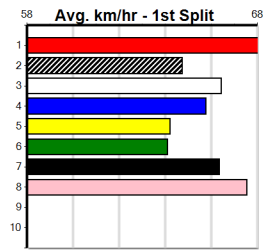

Box History

LAUNCHING PAD TICKETS ON SALE NOW

Distance: 515m, Race Type: Mixed 4/5, Total Prizemoney: \$3,875
1st: \$2,600, 2nd: \$800, 3rd: \$400, 4th: \$75

Watchdog Tips:

Bet:

Table with columns: Form Box, Wgt, Dist, Track, Date, Time, BON, Margin, 1st/2nd (Time), PIR, Checked, Comment, W/R, Split 1, S/P, Grade