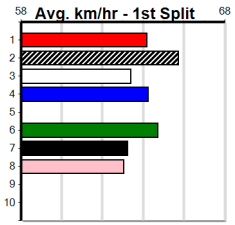

Ballarat

BALLARAT RACE 13

13 (E1)

Distance: 390m, Race Type: Grade 5 T3, Total Prizemoney: $1,530
1st: $1,000, 2nd: $320, 3rd: $160, 4th: $50

6:17PM

(VIC time)

Watchdog Tips: 0 0 0 0 **Bet:** .

Form Box Weight Dist Track Date Time BON Margin 1st/2nd (Time) PIR Checked Comment W/R Split 1 S/P Grade

1 ZIVA BALE (NSW)[5]															Winning Boxes										
BEBD B Feb-22 FERNANDO BALE HADARAH BALE															1 2 3 4 5 6 7 8										
Trainer: Robert Weightman (Haddon)															1 2 1 5 2 1										
8th	(4)	27.2	450	BAL	R6	18-Dec-24	25.91	25.10	9.50	REPRESENT (25.27)	M/456	.	.	W	6.63	$53.10	5	Prize	$8,085.00						
6th	(1)	27.2	450	WBL	R6	28-Dec-24	25.80	25.17	6.50	L GOT A PULSE (25.34)	M/566	.	.	.	6.78	$21.80	5	Best	22.08						
7th	(3)	27.7	350	HVL	R5	26-Jan-25	19.77	18.99	4.75	L SAILPLANE (19.44)	Q/4	.	.	.	6.57	$36.30	5	Starts	23-5-0						
4th	(6)	28.0	390	BAL	R5	03-Feb-25	22.72	22.23	5.50	L MAGPIE HARRY (22.36)	Q/54	.	.	.	8.70	$3.70	T3-5	Trk/Dst	5-1-1-0						
Owner(s): R Weightman															APM	$3524									

2 SPICY PIPER [5]															Winning Boxes										
WF B Dec-20 AUSSIE INFRARED LADY BANG BANG															1 2 3 4 5 6 7 8										
Trainer: Belinda Connolly (Caldermeade)															1 1 2 5 2 2 2 2										
8th	(6)	25.5	425	BEN	R11	27-Dec-24	24.97	23.73	13.00	L CAROLYN'S JOY (24.06)	S/888	.	.	.	6.68	$57.80	5	Prize	$34,555.00						
5th	(7)	25.5	390	BAL	R3	01-Jan-25	22.67	21.97	11.00	L BOMBARDA MAXIMA (21.97)	M/666	.	.	.	8.60	$30.80	5	Best	22.22						
8th	(5)	25.7	400	WGL	R11	09-Jan-25	23.20	22.59	8.50	L TOOTSIE (22.62)	M/88	.	.	.	8.62	$27.00	T3-5	Starts	117-17-15-18						
4th	(1)	25.3	400	WGL	R6	30-Jan-25	23.18	22.75	3.25	L HARA JUKU LASS (22.95)	Q/12	.	.	.	8.44	$12.30	T3-5	Trk/Dst	15-3-2-2						
Owner(s): D Kerr															APM	$3991									

3 WESTERN BALE (NSW)[5]															Winning Boxes										
BK D Jan-22 BARCIA BALE WELSLY BALE															1 2 3 4 5 6 7 8										
Trainer: Andrea Gurry (Nhill)															2 1 2 1 1										
7th	(5)	38.8	410	HOR	R7	14-Jan-25	23.92	23.00	7.00	L HOOKED ON YUKI (23.44)	M/56	.	.	.	10.60	$19.40	5	Prize	$14,820.00						
1st	(6)	38.4	390	BAL	R4	18-Jan-25	22.80	22.22	2.25	L LOVE A BOURBSKI (22.95)	M/44	.	SW	.	8.82	$8.60	T3-5	Best	22.40						
3rd	(6)	39.0	390	BAL	R6	27-Jan-25	23.00	22.25	5.50	L CRYPTO PRINCE (22.62)	S/77	.	.	.	8.88	$11.30	T3-5	Starts	43-7-6-5						
7th	(7)	39.1	390	BAL	R5	03-Feb-25	22.85	22.23	7.50	L MAGPIE HARRY (22.36)	M/67	.	.	.	8.70	$17.80	T3-5	Trk/Dst	5-2-1-1						
Owner(s): A Gurry															APM	$6045									

4 TINKER DAN [5]															Winning Boxes										
RBD D Mar-21 FERNANDO BALE DYNA BOBBI															1 2 3 4 5 6 7 8										
Trainer: Mark Giddings (Heathcote)															2 1 1 1 1 1 2 3										
1st	(1)	33.0	425	BEN	R10	16-Jan-25	24.41	24.16	0.25	L KRAKEN HUGGIE (24.43)	M/111	.	.	.	6.70	$5.50	T3-5	Prize	$22,320.00						
4th	(4)	33.0	390	SHP	R12	23-Jan-25	22.59	22.31	4.25	L TWILIGHT TORI (22.31)	Q/44	.	.	.	9.49	$13.20	T3-5	Best	22.11						
6th	(5)	32.3	400	GEL	R6	28-Jan-25	23.27	22.32	3.25	L LASTON RECALL (23.05)	M/56	.	.	W	8.64	$9.70	5	Starts	94-11-17-11						
4th	(2)	33.0	400	GEL	R12	04-Feb-25	23.37	22.71	2.75	L SHINY NEW TOY (23.18)	Q/76	.	.	W	8.88	$4.10	5	Trk/Dst	23-3-5-3						
Owner(s): Burns Racing (SYN), C Burns, J Burns															APM	$4427									

5 *** VACANT BOX ***															Winning Boxes							
Trainer:																						
Owner(s):