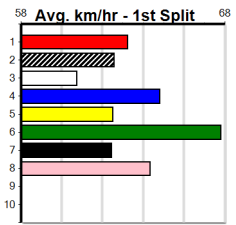

**BALLARAT RACE 14**

**14 (E2)**

Distance: 390m, Race Type: Grade 5 T3, Total Prizemoney: \$1,530  
1st: \$1,000, 2nd: \$320, 3rd: \$160, 4th: \$50

**6:37PM**

(VIC time)

**Watchdog Tips:** 0 0 0 0 **Bet:** .