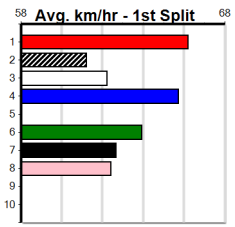

3

2:49PM
(VIC time)

Watchdog Tips: 0 0 0 0 **Bet:** .