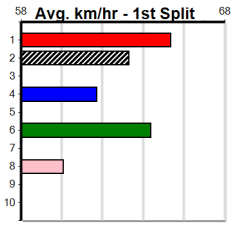

SPORTSBET EVERY DOG HAS ITS DAY

Distance: 545m, Race Type: Grade 5 T3, Total Prizemoney: $1,740
1st: $1,150, 2nd: $360, 3rd: $180, 4th: $50

11

5:39PM

(VIC time)

Watchdog Tips:

0 0 0 0

Bet:

Form	Box	Weight	Dist	Track	Date	Time	BON	Margin	1st/2nd (Time)	PIR	Checked	Comment	W/R	Split 1	S/P	Grade

1 TADEN BALE (NSW)[5]

F D Jan-21 BARCIA BALE ZELZER ALLEN

Trainer: Wayne Gray (Wendouree)

4th (7)	34.0	500	BEN	R8	17-Jan-25	28.49	28.24	1.75L	COOPER SUMMER (28.37)	M/555	.	.	.	6.68	$30.90	5
2nd (7)	34.4	500	BEN	R10	24-Jan-25	28.52	28.11	2.00L	GIZMO'S GIRL (28.39)	M/222	.	.	.	6.65	$16.90	5
4th (1)	34.4	500	BEN	R11	31-Jan-25	28.70	27.78	6.50L	CHAPPY'S THIEF (28.28)	M/444	.	.	.	6.68	$6.70	5
6th (2)	34.4	545	BAL	R9	05-Feb-25	31.59	31.26	4.75L	LENDELKE ROAD (31.26)	M/4453	.	.	.	6.85	$21.40	X45

Owner(s): S Boag

Winning Boxes							
1	2	3	4	5	6	7	8
3	1	3	1				
Prize	$19,485.00						
Best	31.23						
Starts	55-8-9-6						
Trk/Dst	4-1-1-0						
APM	$3574						

2 ALMOST IMMINENT [5]

BD B Mar-22 SUPERIOR PANAMA IMMINENT

Trainer: Julie Chilcott (Heathcote)

3rd (5)	28.6	500	BEN	R6	15-Jan-25	28.66	28.39	2.75L	TWILIGHT SLEUTH (28.47)	M/333	.	.	.	6.68	$14.20	RW
3rd (1)	28.2	525	MEP	R5	22-Jan-25	30.93	29.86	5.50L	HURRICANE MIST (30.58)	M/4444	.	.	.	5.36	$2.60	T3-5
1st (4)	28.4	525	MEP	R4	29-Jan-25	30.64	30.07	1.25L	LOBSTROPALOUS (30.72)	Q/3333	.	.	.	5.36	$10.30	T3-5
8th (6)	28.7	600	MEP	R5	05-Feb-25	35.71	34.37	20.00L	SUNSET WISP (34.37)	M/7788	.	.	.	9.52	$68.80	RWH

Owner(s): J Chilcott

Winning Boxes							
1	2	3	4	5	6	7	8
1			2				1
Prize	$8,750.00						
Best	32.68						
Starts	33-4-3-5						
Trk/Dst	1-0-0-0						
APM	$5258						

3 *** VACANT BOX ***

Trainer:
Owner(s):

Winning Boxes							
1	2	3	4	5	6	7	8
1							
Prize							
Best							
Starts							
Trk/Dst							
APM							

4 HIGHLAND DUKE [5]

BK D Oct-22 JUNGLE DEUCE EBBY BRAE

Trainer: Rosalie Kerr (Caldermeade)

8th (3)	35.7	460	GEL	R8	31-Dec-24	26.77	25.89	4.00L	FLYING BESSIE (26.49)	M/888	.	.	.	7.08	$4.10	5
3rd (1)	35.5	460	WGL	R6	16-Jan-25	26.21	25.68	4.25L	HIGHWAY HOOLIGAN (25.93)	M/344	.	.	.	6.70	$6.70	5
7th (2)	35.5	525	MEP	R10	22-Jan-25	30.86	29.86	6.50L	HUMBLE ETHICS (30.42)	M/5777	.	V0	.	5.27	$14.70	5
5th (4)	35.5	545	BAL	R5	29-Jan-25	31.58	30.59	15.00L	STOMPING (30.59)	M/6655	.	.	.	7.02	$92.10	X45

Owner(s): M Drysdale

Winning Boxes							
1	2	3	4	5	6	7	8
1	1			1			
Prize	$3,410.00						
Best	31.58						
Starts	19-3-0-1						
Trk/Dst	1-0-0-0						
APM	$1655						

5 *** VACANT BOX ***

Trainer:
Owner(s):

Winning Boxes							
1	2	3	4	5	6	7	8
1							
Prize							
Best							
Starts							
Trk/Dst							
APM							

6 REGAL BARRY [5]

BK D Apr-22 SH AVATAR SETTLED

Trainer: Sheldon Hamilton (Smythes Creek)

3rd (2)	37.7	595	SAP	R2	06-Jan-25	35.23	34.60	9.00L	REALITY PIE (34.63)	M/2333	.	.	.	9.42	$4.60	RW
6th (7)	37.7	525	MEP	R7	15-Jan-25	31.25	29.93	9.50L	PAW MADDOX (30.60)	M/6877	.	.	.	5.29	$8.00	X67
7th (6)	37.5	595	SAP	R2	20-Jan-25	35.13	34.22	8.50L	REALITY PIE (34.53)	M/5577	.	.	.	9.54	$117.00	RW
1st (7)	37.6	500	BEN	R4	25-Jan-25	28.76	28.58	1.5L	GOLD VENOM (28.85)	M/433	.	.	.	6.62	$2.40	X67

Owner(s): S Hamilton

Winning Boxes							
1	2	3	4	5	6	7	8
1	1						1
Prize	$6,830.00						
Best	31.35						
Starts	19-3-2-4						
Trk/Dst	1-1-0-0						
APM	$3640						

7 *** VACANT BOX ***

Trainer:
Owner(s):

Winning Boxes							
1	2	3	4	5	6	7	8
1							
Prize							
Best							
Starts							
Trk/Dst							
APM