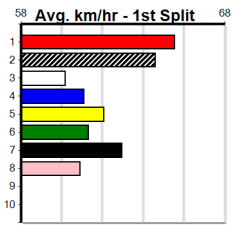

Ballarat

SPORTSBET SAME RACE MULTI

Distance: 390m, Race Type: Tier 3 - Grade 7, Total Prizemoney: $1,530
1st: $1,000, 2nd: $320, 3rd: $160, 4th: $50

2

2:30PM
(VIC time)

Watchdog Tips:

0 0 0 0

Bet: