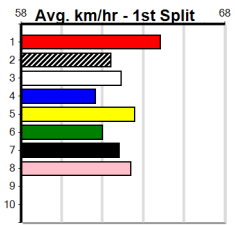

TUDOR ELECTRICAL (1-3 WINS)

Distance: 450m, Race Type: Tier 3 - Restricted Win, Total Prizemoney: $1,530
1st: $1,000, 2nd: $320, 3rd: $160, 4th: $50

5

3:37PM
(VIC time)

Watchdog Tips: **0 0 0 0** Bet: **.**