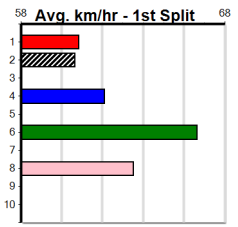

Ballarat

14 RACES TODAY

Distance: 390m, Race Type: Tier 3 - Maiden, Total Prizemoney: $1,530
1st: $1,000, 2nd: $320, 3rd: $160, 4th: $50

1

2:11PM
(VIC time)

Watchdog Tips: 0 0 0 0 **Bet:** .