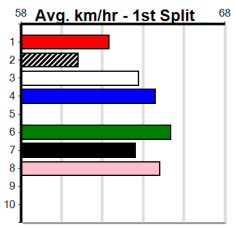

4

3:09PM

(VIC time)

Watchdog Tips:

0 0 0 0

Bet:

Form	Box	Weight	Dist	Track	Date	Time	BON	Margin	1st/2nd (Time)	PIR	Checked	Comment	W/R	Split 1	S/P	Grade

1 ZIPPING SWAZI (NSW)[5]
BK B Jun-21 ZIPPING GARTH ZIPPING DIVA
Trainer: Jason Tolson (Adelaide Lead)
2nd (2) 27.7 425 BEN R5 16-Jan-25 24.95 24.16 9.00LMARINO (24.34) S/643 . . . 6.88 $3.10 T3-5
1st (8) 27.7 425 BEN R4 22-Jan-25 24.48 24.31 1.00LMY GIRL KELLIE (24.54) Q/111 . . . 6.63 $4.90 5
6th (5) 28.3 450 BAL R4 27-Jan-25 26.84 25.74 14.00LPRETTY CAPRI (25.86) M/455 . . . 6.85 $27.60 T3-5
2nd (2) 27.7 425 BEN R6 05-Feb-25 24.33 23.94 0.75LSMILING BEE (24.29) M/112 . . . 6.58 $4.20 5
Owner(s): J Tolson

Winning Boxes

1	2	3	4	5	6	7	8
1				1	1	4	3
Prize	$21,805.00						
Best	22.50						
Starts	66-10-8-10						
Trk/Dst	12-2-2-1						
APM	$3640						

2 JOLLY JOHNNY [5]
BE D Feb-21 MY REDEEMER MADAM BUTTERFLY
Trainer: Marcus Lloyd (Balliang)
3rd (4) 33.7 460 GEL R8 15-Oct-24 26.26 25.90 4.00LOAKLYN BALE (25.99) S/443 . . . 6.84 $5.30 5
4th (5) 33.4 400 GEL R12 30-Nov-24 22.75 22.48 4.00LDASHING JEFF (22.48) M/44 . . . 8.74 $33.20 5
6th (2) 33.3 400 GEL R11 09-Dec-24 23.54 22.41 8.00LSNOWY'S SISTER (23.00) S/66 . . . 8.85 $9.60 5NP
5th (8) 33.8 400 GEL R12 17-Jan-25 23.26 22.51 9.00LPAW XENA (22.66) M/66 . SW . 8.66 $33.90 5
Owner(s): MILLIONAIRES (SYN), J Farrugia, A Farrugia

Winning Boxes

1	2	3	4	5	6	7	8
1				1	1	1	
Prize	$14,170.00						
Best	22.31						
Starts	82-4-12-22						
Trk/Dst	17-2-3-3						
APM	$1526						

3 BIG CONE TONE [5]
BK D Feb-22 BERNARDO BUSH BLOSSOM
Trainer: Billy Mcrae (Smythes Creek)
8th (5) 31.1 390 WBL R2 30-Dec-24 23.13 22.11 11.00LCAESARS PALACE (22.41) M/67 . SW . 8.88 $3.50 5
5th (6) 30.7 390 BAL R13 20-Jan-25 22.82 22.23 8.00LFOXY ROXY (22.26) M/17 . . W 8.47 $4.70 5
1st (7) 30.6 390 WBL R6 27-Jan-25 22.62 22.29 3.00LJERSEY JET (22.83) Q/11 . . . 8.74 $6.00 5
3rd (4) 31.3 390 BAL R13 03-Feb-25 22.62 22.23 4.00LSALMON SPRAY (22.35) M/33 . . . 8.60 $5.80 T3-5
Owner(s): P Notaro

Winning Boxes

1	2	3	4	5	6	7	8
1	1	1	1			2	4
Prize	$19,015.00						
Best	22.27						
Starts	52-10-7-6						
Trk/Dst	20-4-4-3						
APM	$3847						

4 LADY ARANDT [5]
BK B Jun-21 BERNARDO ME BROS BAD
Trainer: Max Zammit (Exford)
4th (8) 30.6 410 HOR R5 27-Dec-24 24.04 23.28 6.00LTOMMY FROM MARS (23.62) Q/11 . . . 10.38 $7.40 5
4th (4) 30.4 390 BAL R3 01-Jan-25 22.60 21.97 9.00LBOMBARDA MAXIMA (21.97) M/55 . . . 8.54 $16.90 5
1st (6) 30.4 400 GEL R4 07-Jan-25 22.98 22.62 4.75LSPIRIT OF PANAMA (23.31) M/11 . . . 8.49 $1.10 5
7th (8) 30.3 390 BAL R6 13-Jan-25 23.73 22.08 21.00LORD PANAMA (22.27) M/67 . . . 8.69 $2.70 T3-5
Owner(s): M Zammit

Winning Boxes

1	2	3	4	5	6	7	8
1	2	3	1	1	1	3	2
Prize	$21,385.00						
Best	21.99						
Starts	58-13-3-3						
Trk/Dst	25-9-2-1						
APM	$3884						

5 *** VACANT BOX ***
Trainer:
Owner(s):

Winning Boxes

1	2	3	4	5	6	7	8
1