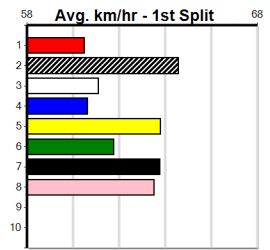

TOWN & COUNTRY LINE MARKING

Distance: 450m, Race Type: Tier 3 - Grade 7, Total Prizemoney: $1,530
1st: $1,000, 2nd: $320, 3rd: $160, 4th: $50

Watchdog Tips:

Bet:

Table with columns: Form Box, Wgt, Dist, Track, Date, Time, BON, Margin, 1st/2nd (Time), PIR, Checked, Comment, WR, Split 1, S/P, Grade

GREYSYND WILL [7]
F Dog Feb-23 Sire: ASTON RUPEE Dam: PECHEY'S BABE
Owner(s): Greysynd Racing (SYN), W Owen, J Chilcott, A Long
Trainer: Julie Chilcott (Heathcote)
Winning Distances: < 300m (0) 300 - 399m (0) 400 - 499m (1) 500 - 599m (0) 600 - 699m (0) > 700m (0)
Winning Weights: 31.1(1)
Box History table and Prize Best Starts table included.

HOLDER AUSTIN [7]
F Dog May-23 Sire: FERAL FRANKY Dam: GALWAY GRANGE
Owner(s): FLOWER POT (SYN), D Burnett, G Austin
Trainer: David Burnett (Little River)
Winning Distances: < 300m (0) 300 - 399m (1) 400 - 499m (0) 500 - 599m (0) 600 - 699m (0) > 700m (0)
Winning Weights: 33.0(1)
Box History table and Prize Best Starts table included.

LIFE AWAITS [7]
BK Dog Feb-23 Sire: CHRISTO BALE Dam: CLOSE ENCOUNTER
Owner(s): R Colquhoun
Trainer: Kate Jackson (Kamarooka)
Winning Distances: < 300m (0) 300 - 399m (0) 400 - 499m (1) 500 - 599m (0) 600 - 699m (0) > 700m (0)
Winning Weights: 32.5(1)
Box History table and Prize Best Starts table included.

PARNASSUS [7] Biks
BKW Dog Jun-21 Sire: ASTON DEE BEE Dam: MISS MORRISSET
Owner(s): B Robertson-leech
Trainer: Briana Robertson-leech (Smeaton)
Winning Distances: < 300m (0) 300 - 399m (1) 400 - 499m (0) 500 - 599m (0) 600 - 699m (0) > 700m (0)
Winning Weights: 33.6(1)
Box History table and Prize Best Starts table included.

GENERAL SHADOW [7]
BD Dog Aug-22 Sire: SH AVATAR Dam: ROCKIN' ROSIE
Owner(s): T Faull
Trainer: David Kerr (Caldermeade)
Winning Distances: < 300m (0) 300 - 399m (0) 400 - 499m (1) 500 - 599m (0) 600 - 699m (0) > 700m (0)
Winning Weights: 30.5(1)
Box History table and Prize Best Starts table included.

1

2

3

4

5