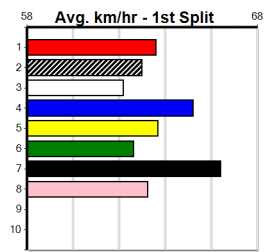

SWEET NETTY'S CATERING

Distance: 450m, Race Type: Grade 5 T3, Total Prizemoney: $1,530
1st: $1,000, 2nd: $320, 3rd: $160, 4th: $50

Watchdog Tips:

Bet:

Table with columns: Form Box, Wgt, Dist, Track, Date, Time, BON, Margin, 1st/2nd (Time), PIR, Checked, Comment, WR, Split 1, S/P, Grade

Race 1: HAD A MISCHIEF [5]. Dog: Aug-21, Sire: HARD STYLE RICO, Dam: SASSY RIOT. Trainer: Briana Robertson-leech (Smeaton). Includes winning distances, weights, and a box history table.

Race 2: WHITE BREW [5]. Dog: Mar-21, Sire: COSMIC RUMBLE, Dam: MEPUNGA REMI. Trainer: Raymond Brewer (Camperdown). Includes winning distances, weights, and a box history table.

Race 3: GENESIS BALE (NSW)[5]. Dog: Mar-22, Sire: JS FLAMIN ACE, Dam: FAITHY BALE. Trainer: Correy Grenfell (Anakie). Includes winning distances, weights, and a box history table.

Race 4: URANA JASMINE [5]. Bitch: Apr-22, Sire: FERNANDO BALE, Dam: GYPSY URANA. Trainer: Andrew Xerri (Merrimu). Includes winning distances, weights, and a box history table.

Race 5: MY GIRL KELLIE [5]. Bitch: May-22, Sire: FERAL FRANKY, Dam: MCIVOR VERNA. Trainer: Aaron Blake (North Bendigo). Includes winning distances, weights, and a box history table.