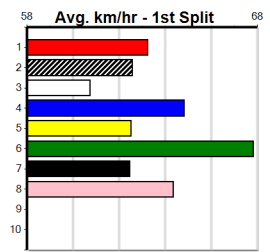

Ballarat
14 (E2)
6:37PM
(VIC time)

BALLARAT RACE 14

Distance: 390m, Race Type: Grade 5 T3, Total Prizemoney: $1,530
1st: $1,000, 2nd: $320, 3rd: $160, 4th: $50

Watchdog Tips: ☐ ☐ ☐ ☐ ☐

Bet:

1

Form Box Wgt Dist Track Date Time BON Margin 1st/2nd (Time) PIR Checked Comment W/R Split 1 S/P Grade

SPIRIT OF PANAMA [5]
BD Dog Jul-21 Sire: SUPERIOR PANAMA Dam: CHUN LI
Owner(s): C Knott Trainer: Cameron Knott (Mount Camel)
Winning Distances: < 300m (0) 300 - 399m (2) 400 - 499m (1) 500 - 599m (0) 600 - 699m (0) > 700m (0)
Winning Weights: 29.7(1) 30.1(1) 30.2(1)

Box	1st	2nd	3rd	4th	5th	6th	7th	8th
1								
2								
3								
4								
5								
6								
7								
8								

Box	1st	2nd	3rd	4th	5th	6th	7th	8th
1								
2								
3								
4								
5								
6								
7								
8								

Last 3 wins NOT included above

1st	2nd	3rd	4th	5th	6th	7th	8th
1st (5) 29.7 390 SHP R1 22-Feb-24 22.59 22.29 2.75L DINOSAUR DEANO (22.76) Q/11 . . . . 8.65 $24.70 T3-M							
1st (6) 30.2 425 BEN R3 13-Mar-24 24.62 24.00 0.75L WARDAN JILUNGIN (24.67) Q/111 . . . SW 6.59 $9.10 T3-7							
1st (4) 30.1 390 BAL R10 08-Apr-24 22.56 22.25 0.50L BRAVADO (22.59) M/11 . . . . 8.50 $10.50 T3-6							

Prize Best Starts Trk/Dts APM $6970.00 22.56(4)-8/4/24 52-3-8-4 5-1-1-0 1571

2

NEENA BALE (NSW)[5]
BK Bitch May-21 Sire: DYNA VILLA Dam: JACLYN BALE
Owner(s): L Harris Trainer: Luke Harris (Devon Meadows)
Winning Distances: < 300m (0) 300 - 399m (3) 400 - 499m (1) 500 - 599m (0) 600 - 699m (0) > 700m (0)
Winning Weights: 23.2(1) 24.5(1) 24.9(1) 25.2(1)

Box	1st	2nd	3rd	4th	5th	6th	7th	8th
1								
2								
3								
4								
5								
6								
7								
8								

Box	1st	2nd	3rd	4th	5th	6th	7th	8th
1								
2								
3								
4								
5								
6								
7								
8								

Last 3 wins NOT included above

1st	2nd	3rd	4th	5th	6th	7th	8th
1st (2) 25.2 390 WBL R3 25-Sep-23 22.98 22.26 0.25L BARBIE BELUGA (22.99) S/43 . . . . 8.82 $5.80 7							
1st (3) 24.9 395 TRA R9 01-Jan-24 22.04 22.04 0.05L FIDDLES (22.04) M/432 . . . . 3.79 $4.40 T3-RW							
1st (5) 24.5 400 WGL R12 30-Apr-24 22.88 22.27 2.25L GALLOPING SUZIE (23.03) Q/21 . . . . 8.52 $6.60 5							

Prize Best Starts Trk/Dts APM $12120.00 22.48(1)-18/12/23 70-4-11-13 10-1-0-5 1794

3

KEMPTON BALE (NSW)[5]
BK Dog Dec-19 Sire: MAGIC SPRITE Dam: DYNA WESLYN
Owner(s): R Weightman Trainer: Robert Weightman (Haddon)
Winning Distances: < 300m (0) 300 - 399m (6) 400 - 499m (7) 500 - 599m (0) 600 - 699m (0) > 700m (0)
Winning Weights: 30.5(2) 30.6(1) 31.5(2) 31.7(1) 31.9(1) 32.0(1) 32.1(1) 32.2(1) 32.3(2) 33.2(1)

Box	1st	2nd	3rd	4th	5th	6th	7th	8th
1								
2								
3								
4								
5								
6								
7								
8								

Box	1st	2nd	3rd	4th	5th	6th	7th	8th
1								
2								
3								
4								
5								
6								
7								
8								

Last 3 wins NOT included above

1st	2nd	3rd	4th	5th	6th	7th	8th
1st (2) 32.3 400 GEL R12 04-Dec-23 22.77 22.52 2.75L BANJO BLACK (22.94) M/11 . . . SW 8.48 $2.00 5							
1st (4) 32.0 400 GEL R12 12-Dec-23 22.93 22.63 2.00L BANJO BLACK (23.06) M/32 . . . . 8.75 $1.80 5							
1st (1) 31.7 390 BAL R13 17-Oct-24 22.49 22.15 0.10L PAW MARVEL (22.49) Q/11 . . . . 8.58 $12.40 T3-5							

Prize Best Starts Trk/Dts APM $23602.68 22.23(5)-13/3/23 121-13-13-19 22-3-2-3 1579