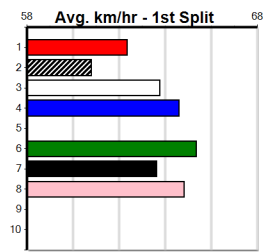

EUREKA CONCRETE

Distance: 390m, Race Type: Grade 5 T3, Total Prizemoney: $1,530
1st: $1,000, 2nd: $320, 3rd: $160, 4th: $50

Watchdog Tips:

Bet:

Form Box Wgt Dist Track Date Time BON Margin 1st/2nd (Time) PIR Checked Comment W/R Split 1 S/P Grade

ZIPPING SWAZI (NSW)[5]
BK Bitch Jun-21 Sire: ZIPPING GARTH Dam: ZIPPING DIVA
Owner(s): J Tolson
Winning Distances: < 300m (0) 300 - 399m (2) 400 - 499m (4) 500 - 599m (4) 600 - 699m (0) > 700m (0)
Winning Weights: 26.4(1) 26.5(1) 26.7(1) 26.8(1) 27.0(2) 27.2(1) 27.3(1) 27.6(1) 27.7(1)
3rd (5) 27.6 390 BAL R4 18-Nov-24 23.09 22.32 4.75L PALTROW BALE (22.76) Q/22 . . . . 8.64 $5.10 T3-5
4th (1) 27.9 390 BAL R14 25-Nov-24 22.77 22.22 5.50L ROXY CRUMPET (22.39) Q/12 . . . SW . 8.52 $3.00 T3-5
2nd (6) 27.9 390 BAL R4 09-Dec-24 22.75 22.11 1.75L HE MAN (22.63) M/11 . . . . 8.55 $8.20 T3-5
6th (2) 28.1 390 BAL R13 30-Dec-24 22.87 22.30 5.00L CHERRY RED (22.54) M/64 . . . VO . 8.74 $5.70 T3-5
2nd (2) 27.7 425 BEN R5 16-Jan-25 24.95 24.16 9.00L MARINO (24.34) S/643 . . . . 6.88 $3.10 T3-5
1st (8) 27.7 425 BEN R4 22-Jan-25 24.48 24.31 1.00L MY GIRL KELLIE (24.54) Q/111 . . . . 6.63 $4.90 5
6th (5) 28.3 450 BAL R4 27-Jan-25 26.84 25.74 14.00 PRETTY CAPRI (25.86) M/455 . . . . 6.85 $27.60 T3-5
2nd (2) 27.7 425 BEN R6 05-Feb-25 24.33 23.94 0.75L SMILING BEE (24.29) M/112 . . . . 6.58 $4.20 5
Last 3 wins NOT included above
1st (7) 27.0 425 BEN R12 15-May-24 24.31 24.04 6.00L KINIMAKATKA (24.70) Q/111 . . SW . 6.58 $2.10 T3-5
1st (8) 26.8 525 MEP R11 22-May-24 30.88 29.92 0.25L DESTINI REBEL (30.89) M/1111 . . . . 5.14 $7.40 T3-5
1st (8) 27.0 390 BAL R4 02-Jun-24 22.50 22.08 3.5L MR. BROCKIE LEE (22.73) M/11 . . . . 8.41 $4.50 T3-5
Box History
Bx 1st 2nd 3rd 4th 5th 6th 7th 8th
1 1 2 2 1 2 1 1
2 2 2 2 1 1 1 1
3 1 1 1 2 1 3 1
4 1 1 1 1 1 1 1
5 1 1 1 1 1 1 1
6 1 2 2 2 2 2 2
7 4 3 1 4 3
8 3 1 1 1 2 1
Prize Best $21805.00
Starts 22.50(8)-2/6/24
Trk/Dts 66-10-8-10
APM 12-2-2-1 3640