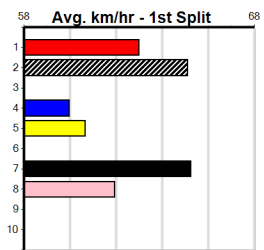

RSN GREY AREAS - WEDNESDAY & FRIDAY

Distance: 390m, Race Type: Tier 3 - Maiden, Total Prizemoney: $1,530
1st: $1,000, 2nd: $320, 3rd: $160, 4th: $50