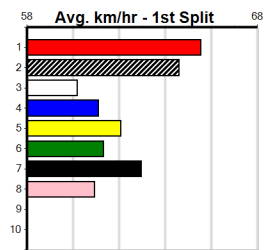

SPORTSBET SAME RACE MULTI

Distance: 390m, Race Type: Tier 3 - Grade 7, Total Prizemoney: $1,530
1st: $1,000, 2nd: $320, 3rd: $160, 4th: $50

Watchdog Tips:

Bet:

Form Box Wgt Dist Track Date Time BON Margin 1st/2nd (Time) PIR Checked Comment W/R Split 1 S/P Grade

WARDAN JILUNGIN [7]
BK Bitch Mar-22 Sire: ASTON DUKE Dam: TIBIALIS
Owner(s): Whitson and Medcraft (SYN), L Medcraft, S Medcraft
Trainer: Leland Medcraft (Kamarooka)
Winning Distances: < 300m (0) 300 - 399m (1) 400 - 499m (0) 500 - 599m (0) 600 - 699m (0) > 700m (0)
Winning Weights: 26.7(1)
Race results table with columns for rank, weight, sex, age, track, date, time, BON, margin, 1st/2nd, PIR, checked, comment, W/R, split 1, S/P, grade.

Box History table for WARDAN JILUNGIN [7] showing performance across different boxes (1-8) and splits (1st-8th).

MAGIC TIGRESS [7]
BD Bitch Dec-22 Sire: KINLOCH BRAE Dam: BUFFET DESTROYER
Owner(s): T Johnson
Trainer: Greg Johnson (Point Cook)
Winning Distances: < 300m (0) 300 - 399m (1) 400 - 499m (0) 500 - 599m (0) 600 - 699m (0) > 700m (0)
Winning Weights: 26.5(1)
Race results table with columns for rank, weight, sex, age, track, date, time, BON, margin, 1st/2nd, PIR, checked, comment, W/R, split 1, S/P, grade.

Box History table for MAGIC TIGRESS [7] showing performance across different boxes (1-8) and splits (1st-8th).

GLOWING ETHICS (NSW)[7]
BE Bitch Jul-22 Sire: AUSSIE INFRARED Dam: SNAZZY ETHICS
Owner(s): M Pitman
Trainer: Julie Chilcott (Heathcote)
Winning Distances: < 300m (0) 300 - 399m (0) 400 - 499m (1) 500 - 599m (0) 600 - 699m (0) > 700m (0)
Winning Weights: 26.1(1)
Race results table with columns for rank, weight, sex, age, track, date, time, BON, margin, 1st/2nd, PIR, checked, comment, W/R, split 1, S/P, grade.

Box History table for GLOWING ETHICS (NSW)[7] showing performance across different boxes (1-8) and splits (1st-8th).

MISSY HIGHLAND [7]
BK Bitch Nov-22 Sire: HOOKED ON SCOTCH Dam: MISSY HA HA
Owner(s): Bulbay (SYN), P Bull, A Bayliss
Trainer: Alan Bayliss (Daisy Hill)
Winning Distances: < 300m (0) 300 - 399m (0) 400 - 499m (1) 500 - 599m (0) 600 - 699m (0) > 700m (0)
Winning Weights: 25.8(1)
Race results table with columns for rank, weight, sex, age, track, date, time, BON, margin, 1st/2nd, PIR, checked, comment, W/R, split 1, S/P, grade.

Box History table for MISSY HIGHLAND [7] showing performance across different boxes (1-8) and splits (1st-8th).

GROOVIN' (NSW)[7]
RF Dog Jul-22 Sire: FERAL FRANKY Dam: PRECIOUS DESTINI
Owner(s): V Lungu
Trainer: Marcus Lloyd (Balliang)
Winning Distances: < 300m (0) 300 - 399m (0) 400 - 499m (1) 500 - 599m (0) 600 - 699m (0) > 700m (0)
Winning Weights: 31.6(1)
Race results table with columns for rank, weight, sex, age, track, date, time, BON, margin, 1st/2nd, PIR, checked, comment, W/R, split 1, S/P, grade.

Box History table for GROOVIN' (NSW)[7] showing performance across different boxes (1-8) and splits (1st-8th).