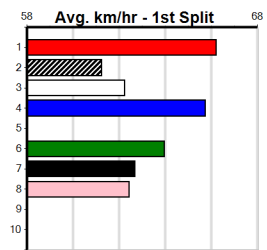

SOUTHERN SHEETMETAL

Distance: 390m, Race Type: Grade 5 T3, Total Prizemoney: $1,530
1st: $1,000, 2nd: $320, 3rd: $160, 4th: $50

Watchdog Tips:

Bet:

Table with columns: Form Box, Wgt, Dist, Track, Date, Time, BON, Margin, 1st/2nd (Time), PIR, Checked, Comment, W/R, Split 1, S/P, Grade

INTER BEAST BOY [5]
BKW Dog Sep-21 Sire: AUSSIE INFRARED Dam: INTER SANTINA
Owner(s): J Interligi
Trainer: Tony Interligi (Endeavour Hills)
Winning Distances: < 300m (0) 300 - 399m (3) 400 - 499m (2) 500 - 599m (0) 600 - 699m (0) > 700m (0)
Winning Weights: 30.5(1) 30.6(1) 30.7(1) 30.8(1) 31.4(1)
Last 3 wins NOT included above

Box History table for INTER BEAST BOY [5] showing race results across 8 races.

LITTLE LORELEI (NSW)[5]
BK Bitch Jan-22 Sire: FABREGAS Dam: SLIPPERY GRANT
Owner(s): M Giddings
Trainer: Mark Giddings (Heathcote)
Winning Distances: < 300m (0) 300 - 399m (2) 400 - 499m (1) 500 - 599m (1) 600 - 699m (0) > 700m (0)
Winning Weights: 26.0(1) 26.3(1) 26.4(1) 26.7(1)
Last 3 wins NOT included above

Box History table for LITTLE LORELEI (NSW)[5] showing race results across 8 races.

HARTLAND PRINCE [5]
BK Dog Mar-22 Sire: ASTON DUKE Dam: TREY SMIDGE
Owner(s): B Evans
Trainer: Jye Formosa (Heathcote)
ENG BEN 2025-02-07
Winning Distances: < 300m (0) 300 - 399m (5) 400 - 499m (2) 500 - 599m (0) 600 - 699m (0) > 700m (0)
Winning Weights: 29.8(1) 30.1(1) 30.3(1) 30.5(1) 30.9(2) 31.6(1)
Last 3 wins NOT included above

Box History table for HARTLAND PRINCE [5] showing race results across 8 races.

LITTLE FAST BULL (QLD)[5]
RF Bitch Mar-21 Sire: BARCIA BALE Dam: RICOLINA GIRL
Owner(s): BABY BULL (SYN), E Knott, C Knott
Trainer: Cameron Knott (Mount Camel)
Winning Distances: < 300m (0) 300 - 399m (4) 400 - 499m (1) 500 - 599m (0) 600 - 699m (0) > 700m (0)
Winning Weights: 25.3(1) 25.7(1) 25.8(1) 26.2(1) 26.3(1)
Last 3 wins NOT included above

Box History table for LITTLE FAST BULL (QLD)[5] showing race results across 8 races.

*** VACANT BOX ***
Sire: Dam:
Owner(s):
Trainer:
Winning Distances: < 300m (0) 300 - 399m (0) 400 - 499m (0) 500 - 599m (0) 600 - 699m (0) > 700m (0)
Winning Weights: