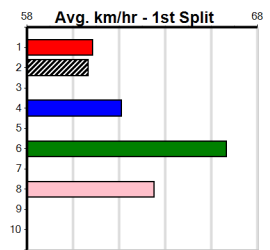

Distance: 390m, Race Type: Tier 3 - Maiden, Total Prizemoney: $1,530
1st: $1,000, 2nd: $320, 3rd: $160, 4th: $50

Watchdog Tips:

Bet:

Form Box	Wgt	Dist	Track	Date	Time	BON	Margin	1st/2nd (Time)	PIR	Checked	Comment	WR	Split 1	S/P	Grade

1 PAW KINSLEY [M]
WF Bitch Jan-23 Sire: YOZO BALE Dam: KNICKS BALE Trainer: Correy Grenfell (Anakie)
Owner(s): B Wheeler
Winning Distances: < 300m (0) 300 - 399m (0) 400 - 499m (0) 500 - 599m (0) 600 - 699m (0) > 700m (0)
Winning Weights:
4th (7) 27.9 450 BAL R3 04-Nov-24 26.20 25.74 3.75L PAW NITRO (25.95) Q/244 . . . . 6.87 $26.30 T3-M
5th (7) 27.4 390 BAL R1 11-Nov-24 22.96 22.11 1.00L LONG REEF (22.89) M/44 . . . SW . 8.76 $9.60 T3-M
3rd (2) 27.4 450 BAL R1 18-Nov-24 26.18 25.44 5.50L MAXIMUM REED (25.80) Q/233 . . . . 6.78 $8.70 T3-M
2nd (1) 27.4 460 GEL R2 26-Nov-24 26.56 25.91 9.50L RADAR'S PATROL (25.91) Q/333 . . . . 6.75 $9.00 M
6th (4) 27.1 400 GEL R1 03-Dec-24 23.38 22.66 7.50L MINH CINDY (22.87) M/66 . . . . 9.01 $7.80 T3-M
2nd (4) 27.6 450 BAL R2 09-Dec-24 26.04 25.56 0.05L PAW TRINNY (26.03) Q/222 . . . . 6.71 $18.70 T3-M
5th (4) 27.6 390 BAL R1 20-Jan-25 23.07 22.23 8.00L ASTON JILL (22.54) S/77 . . . . 8.94 $4.80 M
4th (8) 27.4 390 BAL R2 03-Feb-25 23.09 22.23 8.00L TINKER RAYS (22.56) M/64 . . . . 8.90 $3.90 T3-M
Last 3 wins NOT included above

Box History

Bx	1st	2nd	3rd	4th	5th	6th	7th	8th
1		1						
2			1					
3				1				
4	1				1	1		
5								
6								
7				2	1			1
8				2				1

Prize Best	$1160.00
Starts	22.96(7)-11/11/24
Trk/Dts	14-0-2-2
APM	3-0-0-0
	738

2 ATOMIC DIVA [M]
BK Bitch Sep-22 Sire: HARD STYLE RICO Dam: COLOURFUL PAST Trainer: Thomas Boehmke (Nareewillock)
Owner(s): H Boehmke
Winning Distances: < 300m (0) 300 - 399m (0) 400 - 499m (0) 500 - 599m (0) 600 - 699m (0) > 700m (0)
Winning Weights:
4th (6) 30.7 410 HOR R3 05-Oct-24 24.73 23.32 12.00 SOLAR JESSIE (23.95) S/44 . . . . 11.18 $5.10 M
6th (8) 31.0 425 BEN R2 19-Oct-24 24.84 24.08 9.00L SCOOP THE LOOT (24.24) M/466 . . . . 6.79 $5.00 M
6th (1) 30.8 425 BEN R1 06-Nov-24 25.06 23.88 13.00 CHATTANOOGA (24.21) M/666 . . . . 6.99 $6.40 RW
4th (6) 30.7 390 BAL R2 11-Nov-24 23.15 22.11 9.00L FLAT CHAT (22.54) S/55 . . . . 8.84 $19.90 T3-M
6th (6) 30.7 410 HOR R1 26-Nov-24 24.27 22.97 8.00L FLYING TULLY (23.72) M/34 . . . . 10.80 $7.70 M
5th (4) 31.2 410 HOR R2 13-Dec-24 24.67 23.27 21.00 FLEETWOOD ODIN (23.27) S/75 . . . . 11.21 $30.20 M
2nd (1) 30.9 425 BEN R2 01-Jan-25 25.05 24.10 3.5L MY GIRL MISSY (24.82) M/632 . . . . 6.94 $10.10 M
6th (3) 31.0 425 BEN R2 08-Jan-25 25.30 23.64 16.00 WIZIN WOODHOUSE (24.21) S/886 . . . . 6.98 $59.80 T3-M
Last 3 wins NOT included above

Box History

Bx	1st	2nd	3rd	4th	5th	6th	7th	8th
1		1	1			1		
2								
3						1		1
4					1	1		
5								1
6				2		1	1	
7	1							
8						1		

Prize Best	$1225.00
Starts	23.15(6)-11/11/24
Trk/Dts	14-0-2-1
APM	1-0-0-0
	628

3 *** VACANT BOX ***
Sire: Dam: Trainer:
Owner(s):
Winning Distances: < 300m (0) 300 - 399m (0) 400 - 499m (0) 500 - 599m (0) 600 - 699m (0) > 700m (0)
Winning Weights:
Box History