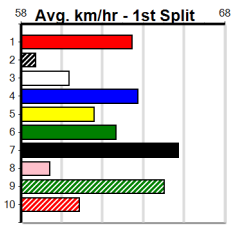

14 RACES TODAY

Distance: 390m, Race Type: Tier 3 - Maiden, Total Prizemoney: $1,530
1st: $1,000, 2nd: $320, 3rd: $160, 4th: $50

1

10:05AM
(VIC time)

Watchdog Tips: **0 0 0 0** Bet: **.**