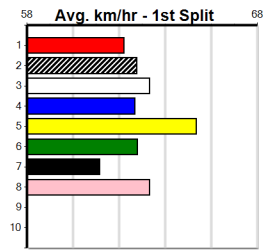

Ballarat
14 (E2)
1:40PM
(VIC time)

BALLARAT RACE 14

Distance: 390m, Race Type: Grade 5 T3, Total Prizemoney: $1,530
1st: $1,000, 2nd: $320, 3rd: $160, 4th: $50

Watchdog Tips: ☐ ☐ ☐ ☐ ☐ **Bet:** ☐

Form	Box	Wgt	Dist	Track	Date	Time	BON	Margin	1st/2nd (Time)	PIR	Checked	Comment	WR	Split 1	S/P	Grade

1 CRACKERJACK MAXY [5] BIK
BEF Dog Feb-21 Sire: FERNANDO BALE Dam: MAXIMUM KACK
Owner(s): V Xuereb
Trainer: Jason Formosa (Heathcote)
Winning Distances: < 300m (0) 300 - 399m (7) 400 - 499m (2) 500 - 599m (0) 600 - 699m (0) > 700m (0)
Winning Weights: 30.3(1) 30.5(1) 30.9(1) 31.4(1) 32.2(2) 32.9(1) 33.0(1) 33.2(1)

7th (1)	31.7	300	HVL	R4	27-Dec-24	17.44	16.90	8.00L	BRUTAL POWER (16.90)	M/4	.	.	.	4.01	$24.30	T3-5
8th (7)	31.7	390	BAL	R4	30-Dec-24	23.41	22.30	14.00	XISAN BALE (22.49)	M/88	.	.	W	9.03	$53.20	T3-5
8th (3)	31.5	390	BAL	R12	06-Jan-25	23.50	22.43	12.00	BOW EDITION (22.66)	M/48	.	.	W	8.80	$38.50	T3-5
5th (7)	31.6	300	HVL	R4	10-Jan-25	17.32	16.80	3.5L	GARY KNEW IT (17.08)	M/8	.	.	.	4.14	$23.40	T3-5
7th (3)	31.7	300	HVL	R12	17-Jan-25	17.60	16.93	9.50L	BRAEMAR CORA (16.95)	M/8	.	.	.	4.21	$39.30	T3-5
7th (4)	32.0	390	SHP	R13	23-Jan-25	23.38	22.31	14.00	GEORGIE BALE (22.44)	M/67	.	.	W	8.82	$16.90	T3-5
7th (2)	31.6	390	WBL	R13	27-Jan-25	23.42	22.29	15.00	ASTON ACCORD (22.39)	M/57	.	.	W	9.01	$26.30	5
4th (8)	31.9	390	SHP	R13	30-Jan-25	22.94	22.30	3.25L	KRAKEN ROVER (22.72)	M/22	.	.	.	8.59	$18.20	5

Last 3 wins NOT included above

1st (8)	33.2	300	HVL	R6	07-Feb-24	17.03	16.96	0.75L	TURBULENT (17.07)	M/5	.	.	.	4.01	$2.50	5
1st (8)	33.0	300	HVL	R11	14-Feb-24	17.03	17.01	1.5L	BE YOURSELF (17.13)	M/4	.	.	.	4.06	$1.50	5
1st (7)	32.2	300	HVL	R12	06-May-24	17.06	16.85	2.25L	TOMMY SWIFT (17.22)	M/4	.	.	.	4.14	$1.70	5

Box History

Bx	1st	2nd	3rd	4th	5th	6th	7th	8th
1	1	4	1	1	1	2	2	
2	1							
3	1							
4	1							
5	1	2	1	2	1	1	3	1
6	1	1		1	2	2	3	1
7	1			2	1	2		2
8	4	2	2	3	1	1		

Prize Best	$13455.00
Starts	22.67(8)-1/4/24
Trk/Dts	70-9-8-7
APM	5-0-1-0
	1130