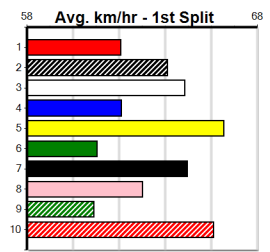

SOUTHERN SHEETMETAL

Distance: 390m, Race Type: Tier 3 - Grade 7, Total Prizemoney: $1,530
1st: $1,000, 2nd: $320, 3rd: $160, 4th: $50

Watchdog Tips:

Bet:

Table with columns: Form Box, Wgt, Dist, Track, Date, Time, BON, Margin, 1st/2nd (Time), PIR, Checked, Comment, WR, Split 1, S/P, Grade

MAJOR MISTAKE [7]
BK Bitch Dec-22
Sire: ORSON ALLEN Dam: MAJOR SPOILS
Trainer: Brian Hodgson (Smythesdale)
Winning Distances: < 300m (0) 300 - 399m (1) 400 - 499m (0) 500 - 599m (0) 600 - 699m (0) > 700m (0)
Winning Weights: 25.8(1)
Race results table with columns: Rank, Wgt, Dist, Track, Date, Time, BON, Margin, 1st/2nd (Time), PIR, Checked, Comment, WR, Split 1, S/P, Grade, Prize, Best, Starts, Trk/Dts, APM

PAW RAKULA (NSW)[7]
BK Bitch Feb-23
Sire: JACKSLITTLETHING Dam: IDRIA BALE
Trainer: Jayden Cassar (Brookfield)
Winning Distances: < 300m (0) 300 - 399m (1) 400 - 499m (0) 500 - 599m (0) 600 - 699m (0) > 700m (0)
Winning Weights: 27.6(1)
Race results table with columns: Rank, Wgt, Dist, Track, Date, Time, BON, Margin, 1st/2nd (Time), PIR, Checked, Comment, WR, Split 1, S/P, Grade, Prize, Best, Starts, Trk/Dts, APM

ALIIR [7]
RBD Bitch Dec-22
Sire: ASTON RUPEE Dam: AYIA SOPHIA
Trainer: Trent Blacker (Mitchell Park)
ENG WBL 2025-01-30
Winning Distances: < 300m (0) 300 - 399m (1) 400 - 499m (0) 500 - 599m (0) 600 - 699m (0) > 700m (0)
Winning Weights: 24.8(1)
Race results table with columns: Rank, Wgt, Dist, Track, Date, Time, BON, Margin, 1st/2nd (Time), PIR, Checked, Comment, WR, Split 1, S/P, Grade, Prize, Best, Starts, Trk/Dts, APM

LISBURN [7]
BK Bitch Oct-22
Sire: TOMMY SHELBY Dam: LIZZIE'S ENTITY
Trainer: Donna Knight (Talbot)
Winning Distances: < 300m (0) 300 - 399m (0) 400 - 499m (1) 500 - 599m (0) 600 - 699m (0) > 700m (0)
Winning Weights: 27.5(1)
Race results table with columns: Rank, Wgt, Dist, Track, Date, Time, BON, Margin, 1st/2nd (Time), PIR, Checked, Comment, WR, Split 1, S/P, Grade, Prize, Best, Starts, Trk/Dts, APM

NOAH DEAR [7]
BK Dog Oct-22
Sire: MY REDEEMER Dam: PHILADELPHIA PIP
Trainer: Jason Sharp (Lara)
ENG WGL 2025-01-30
Winning Distances: < 300m (0) 300 - 399m (1) 400 - 499m (0) 500 - 599m (0) 600 - 699m (0) > 700m (0)
Winning Weights: 33.2(1)
Race results table with columns: Rank, Wgt, Dist, Track, Date, Time, BON, Margin, 1st/2nd (Time), PIR, Checked, Comment, WR, Split 1, S/P, Grade, Prize, Best, Starts, Trk/Dts, APM