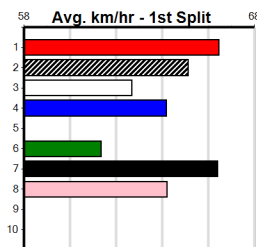

TWO MORE RACES TO GO

12

1:05PM

(VIC time)

Distance: 390m, Race Type: Grade 5 T3, Total Prizemoney: $1,530
1st: $1,000, 2nd: $320, 3rd: $160, 4th: $50

Watchdog Tips: [ ] [ ] [ ] [ ] [ ] **Bet:** [ ]

Form Box Wgt Dist Track Date Time BON Margin 1st/2nd (Time) PIR Checked Comment W/R Split 1 S/P Grade

1 DUNACH FIREBALL [5]
BK Dog Dec-21 Sire: WHISKEY RIOT Dam: ALCYONE
Owner(s): R Longmuir
Winning Distances: < 300m (0) 300 - 399m (0) 400 - 499m (6) 500 - 599m (0) 600 - 699m (0) > 700m (0)
Winning Weights: 30.2(1) 30.4(1) 30.5(1) 30.6(1) 30.8(1) 30.9(1)

3rd (4)	30.7	525	MEA	R10	23-Mar-24	30.21	29.64	8.50L IN THE HUB (29.64)	M/2222	.	.	.	.	.	5.10	$14.60	5
8th (7)	30.4	525	MEA	R5	30-Mar-24	31.12	29.50	16.00 GUNAI BOLD (30.05)	M/2888	.	.	V5	.	.	5.12	$7.70	X45
6th (7)	30.4	485	HOR	R8	16-Apr-24	27.87	27.48	6.00L JETSTREAM ICON (27.48)	Q/222	.	.	.	.	.	6.61	$3.30	X45
8th (1)	30.0	525	MEP	R7	24-Apr-24	31.37	29.79	16.00 NIKITA BALE (30.31)	M/1388	.	.	.	.	V0	5.10	$2.30	5H
6th (5)	30.0	410	HOR	R6	14-May-24	24.01	23.14	9.50L CIRCLE THE STARS (23.36)	M/45	.	.	.	.	.	10.74	$2.70	FFA
4th (6)	30.4	410	HOR	R6	18-Jun-24	23.70	23.08	7.00L TIGGERLONG GAS (23.22)	M/44	.	.	.	.	.	10.50	$9.20	X34
8th (5)	30.6	410	HOR	R6	15-Sep-24	24.31	23.03	19.00 ASTON FANTASTIC (23.04)	M/88	.	.	.	V7	.	11.27	$18.80	X45
6th (4)	31.8	390	BAL	R12	29-Jan-25	22.93	22.05	13.00 LEGGETT BALE (22.05)	M/36	.	.	.	.	.	8.52	$7.10	5

Last 3 wins NOT included above

1st (2)	30.4	425	BEN	R7	22-Dec-23	23.67	23.67	7.50L VINNY DEWALT (24.17)	Q/111	.	.	.	.	.	6.40	$3.10	X45
1st (3)	30.8	410	HOR	R4	12-Mar-24	23.18	23.06	9.00L SPRING BLESSING (23.80)	M/11	.	.	.	.	.	10.31	$2.00	5H
1st (2)	30.9	410	HOR	R7	19-Mar-24	23.05	23.01	0.75L SHANLYN SCOUT (23.10)	Q/11	.	.	.	.	.	10.21	$2.10	5F

Trainer: Ian Robinson (Avoca)

Box History

Bx	1st	2nd	3rd	4th	5th	6th	7th	8th
1				1				
2	2							
3	1			1				1
4		2	1			1		
5						1		1
6				1				
7	1					1		1
8	2		1					

Prize Best Starts Trk/Dts APM
$20070.00
22.93(4)-29/1/25
20-6-2-2
1-0-0-0
1669