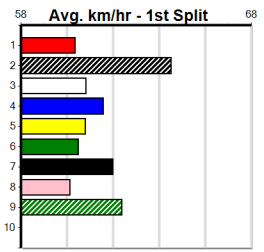

Watchdog Tips: Bet:

Form	Box	Wgt	Dist	Track	Date	Time	BON	Margin	1st/2nd (Time)	PIR	Checked	Comment	WR	Split 1	S/P	Grade

WHISKY BALLERINA [M]
BK Bitch Jun-23 Sire: WHISKEY RIOT Dam: SPANAU BALLETT
Owner(s): Vi Alskar Hundar (SYN), A Lie, J Sharp
Winning Distances: < 300m (0) 300 - 399m (0) 400 - 499m (0) 500 - 599m (0) 600 - 699m (0) > 700m (0)
Winning Weights:
7th (5) 27.0 400 GEL R1 17-Jan-25 23.88 22.51 16.00 DUBROW (22.79) S/88 . . . . W 9.09 $23.50 M
6th (5) 27.4 390 WBL R1 23-Jan-25 23.00 21.97 8.50L KEY PHILOSOPHY (22.43) M/87 . . . . . 9.13 $40.80 M
5th (8) 27.2 425 BEN R2 29-Jan-25 24.93 24.04 2.25L THUNDER BAY (24.78) S/876 . . . . . 6.92 $9.20 T3-M

Last 3 wins NOT included above

Trainer: Jason Sharp (Lara)

Box History

Bx	1st	2nd	3rd	4th	5th	6th	7th	8th
1								
2								
3								
4								
5						1		1
6								
7								
8					1			

Prize Best $0.00
Starts FSH
Trk/Dts 3-0-0-0
APM 0-0-0-0

WHERE'S WYCHE [M]
BK Dog May-22 Sire: MY REDEEMER Dam: LADY EMERALD
Owner(s): C Hose
Winning Distances: < 300m (0) 300 - 399m (0) 400 - 499m (0) 500 - 599m (0) 600 - 699m (0) > 700m (0)
Winning Weights:
6th (2) 27.8 400 GEL R1 08-Nov-24 23.71 22.39 14.00 BIG DUKE (22.76) Q/44 . . . . . 8.73 $36.50 M
6th (7) 27.8 400 GEL R1 15-Nov-24 23.84 22.35 14.00 TIPSY TURTLE (22.90) Q/36 . . . . . 8.62 $20.70 M
4th (8) 27.7 400 GEL R1 26-Nov-24 23.26 22.58 8.50L MADDY GIBLET (22.70) M/54 . . . . . 8.69 $27.90 M
6th (6) 26.8 390 BAL R1 09-Dec-24 23.47 22.11 20.00 PUGSLEY (22.11) M/76 . . . . . 8.97 $16.50 T3-M
6th (4) 26.7 400 GEL R1 07-Jan-25 23.30 22.62 6.50L IN THE CLOUDS (22.84) M/25 . . . . . 8.43 $81.30 M
3= (6) 26.7 350 HVL R2 17-Jan-25 20.46 19.68 6.00L ASTON CROWN (20.05) Q/3 . . . . . 6.74 $15.70 T3-M
4th (7) 26.5 300 HVL R1 24-Jan-25 17.53 16.60 2.25L CRACKERJACK LEE (17.37) M/1 . . . . . 3.97 $9.00 T3-M

Last 3 wins NOT included above

Trainer: Cody Hose (Lara)

Box History

Bx	1st	2nd	3rd	4th	5th	6th	7th	8th
1								
2						1		
3								
4						1		
5								
6		1						
7			1			1		
8				1				

Prize Best $205.00
Starts FSTD
Trk/Dts 7-0-0-1
APM 0-0-0-0