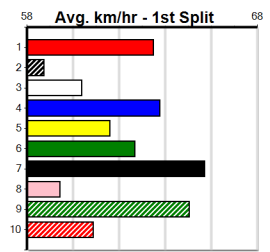

14 RACES TODAY

1

10:05AM

Distance: 390m, Race Type: Tier 3 - Maiden, Total Prizemoney: $1,530
1st: $1,000, 2nd: $320, 3rd: $160, 4th: $50

(VIC time)

Watchdog Tips:

Bet:

Form	Box	Wgt	Dist	Track	Date	Time	BON	Margin	1st/2nd (Time)	PIR	Checked	Comment	WR	Split 1	S/P	Grade

1

TINKER NICK [M]
WRF Dog Jan-22 Sire: FERNANDO BALE Dam: TINKER MARY
Owner(s): Burns Racing (SYN), C Burns, J Burns Trainer: Jennifer Burns (Balliang)
Winning Distances: < 300m (0) 300 - 399m (0) 400 - 499m (0) 500 - 599m (0) 600 - 699m (0) > 700m (0)
Winning Weights:
7th (5) 30.4 400 GEL R1 27-Jul-24 24.17 22.66 15.00 JUST BELIEVE (23.13) M/66 . . . . 8.87 $7.00 M
8th (1) 30.5 400 GEL R2 13-Sep-24 23.80 22.65 11.00 PAW WHITLEY (23.05) Q/22 . . . V5 . 8.68 $10.00 M
CT (-) 31 400 GEL 28-Jan-25 22.93 0.01L Trial Cleared M . . . 1of1 . . . CT

Last 3 wins NOT included above

Box History

Bx	1st	2nd	3rd	4th	5th	6th	7th	8th
1								1
2								
3								
4								
5							1	
6								
7								
8								

Prize Best	$0.00
Starts	FSH
Trk/Dts	2-0-0-0
APM	0-0-0-0
APM	0

2

PAW KESTELL (NSW)[M]
BD Dog Jan-23 Sire: FERAL FRANKY Dam: WENDALIN BALE
Owner(s): L Harris Trainer: Tammy Kennedy-harris (Devon M)
Winning Distances: < 300m (0) 300 - 399m (0) 400 - 499m (0) 500 - 599m (0) 600 - 699m (0) > 700m (0)
Winning Weights:
7th (2) 29.3 390 BAL R1 06-Nov-24 23.38 21.76 18.00 FERRET'S KNOCK (22.15) S/87 . . . . 8.84 $9.90 M
7th (5) 29.1 390 BAL R2 13-Nov-24 23.93 22.11 22.00 AUSSIE FRED (22.41) S/66 . . . SW . 8.85 $27.70 M
5th (1) 30.1 390 BAL R2 13-Jan-25 23.24 22.08 8.00 MAURITIAN NITRO (22.70) S/44 . . . . 8.88 $13.30 T3-M
5th (1) 30.4 390 SHP R3 23-Jan-25 23.33 22.31 11.00 SMALL MERCIES (22.59) S/66 . . . . 8.99 $14.70 T3-M
4th (8) 31.0 390 BAL R9 27-Jan-25 22.87 22.25 9.00L ASTON CAPER (22.25) M/53 . . . . 8.86 $17.40 T3-M

Last 3 wins NOT included above

Box History

Bx	1st	2nd	3rd	4th	5th	6th	7th	8th
1					2			
2							1	
3								
4								
5							1	
6								
7								
8			1					

Prize Best	$50.00
Starts	22.87(8)-27/1/25
Trk/Dts	5-0-0-0
APM	4-0-0-0
APM	50

3

SEVEN OF NINE [M]
BK Bitch Feb-22 Sire: HOUDINI BOY Dam: ELUSIVE ANAKE
Owner(s): J Bovett Trainer: Alfred King (Sulky)
Winning Distances: < 300m (0) 300 - 399m (0) 400 - 499m (0) 500 - 599m (0) 600 - 699m (0) > 700m (0)
Winning Weights:
7th (6) 25.9 390 SHP R1 26-Aug-24 23.50 22.16 16.00 DARRA RUBY (22.44) M/77 . . . W 9.17 $2.10 MH
6th (7) 26.4 300 HVL R1 08-Sep-24 17.22 16.31 11.00 BLACK STATESMAN (16.47) M/5 . . . . 4.10 $23.90 M
8th (7) 27.0 390 SHP R1 24-Oct-24 23.49 22.09 12.00 RIVER GEORGE (22.71) M/67 . . . . 8.79 $4.10 M
8th (8) 27.0 390 BAL R4 21-Nov-24 23.20 21.93 12.00 MR. FRANKIE LEE (22.39) S/88 . . . . 8.83 $54.30 M
4th (5) 27.1 390 BAL R1 25-Nov-24 22.75 22.22 6.00L NAUGHTY NORM (22.34) M/53 . . . . 8.72 $30.50 T3-M
5th (7) 27.1 425 BEN R1 04-Dec-24 25.49 24.18 4.25L CLASSY WILLOW (25.20) M/531 . . . W 6.83 $3.20 M
2nd (8) 27.2 425 BEN R2 14-Dec-24 24.92 24.07 10.00 NICK DEVERE (24.23) S/652 . . . . 6.95 $12.30 M
3rd (1) 27.2 410 HOR R1 27-Dec-24 24.21 23.28 8.00L TURN THE TIDE (23.67) M/33 . . . W 10.92 $36.20 M

Last 3 wins NOT included above

Box History

Bx	1st	2nd	3rd	4th	5th	6th	7th	8th
1			1					
2								
3								
4								
5					1			
6							1	
7						1	1	1
8		1						1

Prize Best	$630.00
Starts	22.75(5)-25/11/24
Trk/Dts	8-0-1-1
APM	2-0-0-0
APM	494