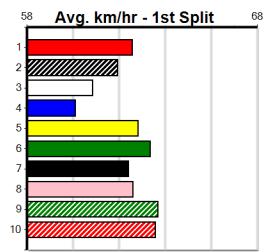

SWEET NETTY'S CATERING

Distance: 450m, Race Type: Grade 5 T3, Total Prizemoney: $1,530
1st: $1,000, 2nd: $320, 3rd: $160, 4th: $50

Watchdog Tips:

Bet:

Table with columns: Form Box, Wgt, Dist, Track, Date, Time, BON, Margin, 1st/2nd (Time), PIR, Checked, Comment, WR, Split 1, S/P, Grade

HUSTLE NINA [5]
RF Bitch Mar-21 Sire: BARCIA BALE Dam: MEPUNGA PRUE
Owner(s): C Stanton
Trainer: Nikkole Weightman (Clunes)
Winning Distances: < 300m (0) 300 - 399m (1) 400 - 499m (2) 500 - 599m (0) 600 - 699m (0) > 700m (0)
Winning Weights: 29.0(1) 30.1(1) 30.3(1)
Box History table and Prize Best Starts table included.

LITTLE TIGER (NSW)[5]
RBD Dog Mar-19 Sire: COSMIC RUMBLE Dam: LITTLE NANGAR
Owner(s): W Green
Trainer: Wade Green (Parwan)
Winning Distances: < 300m (0) 300 - 399m (0) 400 - 499m (12) 500 - 599m (14) 600 - 699m (0) > 700m (0)
Winning Weights: 31.4(2) 31.6(2) 32.0(1) 32.1(3) 32.2(1) 32.3(2) 32.4(1) 32.5(4) 32.6(3) 32.7(3) 32.8(2) 32.9(1) 33.0(1)
Box History table and Prize Best Starts table included.

PYRENEES BLAZER [5]
BK Dog Feb-21 Sire: MEPUNGA BLAZER Dam: KALANI WILLOW
Owner(s): I Robinson
Trainer: Ian Robinson (Avoca)
Winning Distances: < 300m (0) 300 - 399m (1) 400 - 499m (7) 500 - 599m (0) 600 - 699m (0) > 700m (0)
Winning Weights: 28.1(1) 28.4(1) 28.6(1) 29.0(1) 29.3(4)
Box History table and Prize Best Starts table included.

TINKER KIM [5]
F Bitch May-20 Sire: KIOWA MON MANNY Dam: DYNA PEANUT
Owner(s): Burns Racing (SYN), C Burns, J Burns
Trainer: Craig Burns (Balliang)
Winning Distances: < 300m (0) 300 - 399m (0) 400 - 499m (2) 500 - 599m (1) 600 - 699m (0) > 700m (0)
Winning Weights: 28.8(1) 29.0(1) 29.4(1)
Box History table and Prize Best Starts table included.

HARD ROTOR [5]
BK Bitch Mar-22 Sire: HARD STYLE RICO Dam: ROTARUA
Owner(s): M Zammit
Trainer: Max Zammit (Exford)
Winning Distances: < 300m (0) 300 - 399m (0) 400 - 499m (3) 500 - 599m (0) 600 - 699m (0) > 700m (0)
Winning Weights: 28.2(1) 28.6(1) 29.6(1)
Box History table and Prize Best Starts table included.

1

2

3

4

5