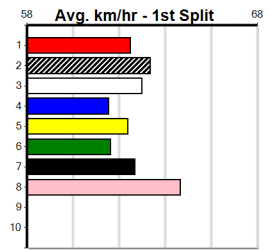

EUREKA CONCRETE

Distance: 390m, Race Type: Grade 5 T3, Total Prizemoney: $1,530
1st: $1,000, 2nd: $320, 3rd: $160, 4th: $50

Watchdog Tips:

Bet:

Table with columns: Form Box, Wgt, Dist, Track, Date, Time, BON, Margin, 1st/2nd (Time), PIR, Checked, Comment, WR, Split 1, S/P, Grade

Race 1: LITTLE BREW [5]. Details include owner (R Brewer), sire (COSMIC RUMBLE), dam (MEPUNGA REMI), and trainer (Raymond Brewer). Includes a box history table and prize details.

Race 2: NALA'S GHOST (NSW)[5]. Details include owner (M Ilsley), sire (PINDARI EXPRESS), dam (ROCKSTAR KERR), and trainer (Jye Formosa). Includes a box history table and prize details.

Race 3: SIR BINGO [5]. Details include owner (R Lound), sire (ORSON ALLEN), dam (INVICTUS GLORY), and trainer (Trent Blacker). Includes a box history table and prize details.

Race 4: WINNIE'S WISH [5]. Details include owner (R Farquhar), sire (PINDARI EXPRESS), dam (IMMINENT), and trainer (Raymond Farquhar). Includes a box history table and prize details.

Race 5: SQUIGGLY PAPA [5]. Details include owner (Belle Zac and Charlie), sire (MEPUNGA BLAZER), dam (HEADSPACE), and trainer (Mathew Tabb). Includes a box history table and prize details.