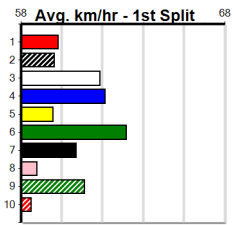

14 RACES TODAY

Distance: 390m, Race Type: Tier 3 - Maiden, Total Prizemoney: $1,530
1st: $1,000, 2nd: $320, 3rd: $160, 4th: $50

1

2:52PM
(VIC time)

Watchdog Tips: **0 0 0 0** Bet: **0**