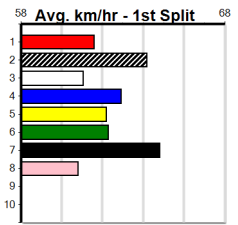

TWO MORE RACES TO GO

Distance: 390m, Race Type: Tier 3 - Grade 6, Total Prizemoney: $1,530
1st: $1,000, 2nd: $320, 3rd: $160, 4th: $50

Watchdog Tips:

0 0 0 0

Bet: