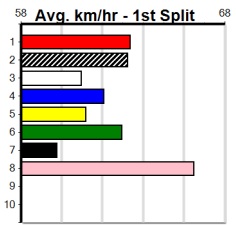

5

4:02PM

(VIC time)

Watchdog Tips: 0 0 0 0 **Bet:** .