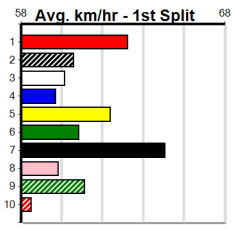

SPORTSBET EVERY DOG HAS ITS DAY

Distance: 390m, Race Type: Tier 3 - Maiden, Total Prizemoney: $1,530
1st: $1,000, 2nd: $320, 3rd: $160, 4th: $50

2
3:12PM
(VIC time)

Watchdog Tips: **0 0 0 0** Bet: **0**