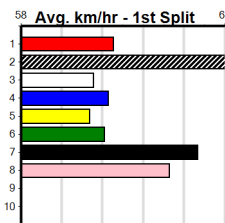

BALLARAT RACE 14

14 (E2)

6:59PM

(VIC time)

Distance: 390m, Race Type: Grade 5 T3, Total Prizemoney: $1,530
1st: $1,000, 2nd: $320, 3rd: $160, 4th: $50

Watchdog Tips: **0 0 0 0** Bet: **-**