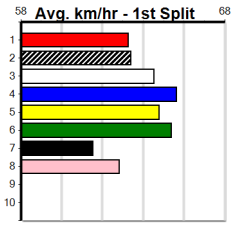

4

3:47PM
(VIC time)

Watchdog Tips: **0 0 0 0** Bet: **0**