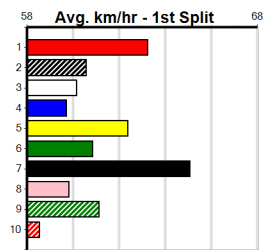

SPORTSBET EVERY DOG HAS ITS DAY

Distance: 390m, Race Type: Tier 3 - Maiden, Total Prizemoney: $1,530
1st: $1,000, 2nd: $320, 3rd: $160, 4th: $50

Watchdog Tips:

Bet:

Form Box	Wgt	Dist	Track	Date	Time	BON	Margin	1st/2nd (Time)	PIR	Checked	Comment	WR	Split 1	S/P	Grade

1

ASTON ZELDA [M]

BK Bitch Feb-23 Sire: GOOD ODDS HARADA Dam: ASTON MOET Trainer: Mark McClelland (Lovely Banks)

Owner(s): R Borda
Winning Distances: < 300m (0) 300 - 399m (0) 400 - 499m (0) 500 - 599m (0) 600 - 699m (0) > 700m (0)

Winning Weights:

3rd (2)	26.0	390	SHP	R1	30-Dec-24	22.94	21.71	9.00L WALLAN ACE (22.34)	M/33	8.70	$2.60 M
4th (8)	26.1	390	SHP	R1	06-Jan-25	23.13	22.07	5.50L GOT A HABIT (22.75)	Q/55	8.67	$4.20 M
4th (4)	26.6	425	BEN	R3	15-Jan-25	24.88	24.09	3.25L ULTIMATE BLEND (24.67)	M/543	6.88	$10.90 M
4th (3)	26.5	400	GEL	R2	21-Jan-25	23.59	22.66	11.00 WAITING FOR YOU (22.82)	Q/23	8.65	$19.80 M
2nd (3)	27.0	425	BEN	R2	29-Jan-25	24.79	24.04	0.25L THUNDER BAY (24.78)	M/222	6.68	$5.20 T3-M
2nd (8)	27.4	390	BAL	R1	10-Feb-25	22.66	22.09	0.25L SPICY SEDUCTION (22.65)	M/11	8.55	$5.30 T3-M

Last 3 wins NOT included above

Box History

Bx	1st	2nd	3rd	4th	5th	6th	7th	8th
1								
2			1					
3		1						
4				1				
5								
6								
7								
8	1			1				

Prize Best $1075.00
Starts 22.66(8)-10/2/25
Trk/Dts 6-0-2-1
APM 1-0-1-0
1008

2

VIKING RICK (NSW)[M]

BK Bitch Feb-23 Sire: WEST ON AUGIE Dam: VICTORIA'S KARA Trainer: David Shovan (Powlett Plains)

Owner(s): J Dale
Winning Distances: < 300m (0) 300 - 399m (0) 400 - 499m (0) 500 - 599m (0) 600 - 699m (0) > 700m (0)

Winning Weights:

8th (8)	27.0	407	ROC	R1	14-Oct-24	25.76	23.65	27.00 ARNIE FERRARI (23.91)		9.91	$3.80 M
8th (5)	26.3	390	SHP	R3	09-Dec-24	23.38	21.77	14.00 AEROPLANE ARROW (22.45)	M/78	8.87	$24.10 M
7th (1)	26.5	390	BAL	R2	13-Dec-24	23.35	22.19	14.00 MAJOR LIGHTYEAR (22.44)	Q/47	8.79	$35.00 M
6th (7)	26.3	390	SHP	R2	19-Dec-24	23.39	22.10	9.00L SCOTT INFLUENCE (22.77)	M/56	9.04	$22.80 M
8th (3)	26.1	425	BEN	R2	15-Jan-25	25.59	24.09	10.00 JODIE'S ANGEL (24.90)	M/688	6.93	$97.10 M
7th (3)	26.3	425	BEN	R2	22-Jan-25	25.38	24.31	7.50L GREYSYND WILL (24.88)	M/567	6.74	$26.80 M
5th (5)	26.8	390	BAL	R2	03-Feb-25	23.45	22.23	13.00 TINKER RAYS (22.56)	M/85	9.02	$91.20 T3-M

Last 3 wins NOT included above

Box History

Bx	1st	2nd	3rd	4th	5th	6th	7th	8th
1								1
2								
3							1	1
4								
5					1			1
6								
7						1		
8								1

Prize Best $50.00
Starts 23.35(1)-13/12/24
Trk/Dts 7-0-0-0
APM 2-0-0-0
20