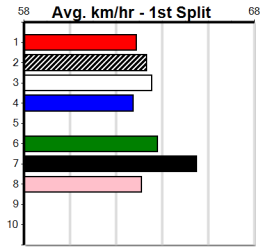

Owner(s):

Winning Distances: < 300m (0) 300 - 399m (0) 400 - 499m (0) 500 - 599m (0) 600 - 699m (0) > 700m (0)

Winning Weights:

Box History

Ballarat
6
 4:27PM
 (VIC time)

TOWN & COUNTRY LINE MARKING

Distance: 450m, Race Type: Grade 5 T3, Total Prizemoney: \$1,530
 1st: \$1,000, 2nd: \$320, 3rd: \$160, 4th: \$50