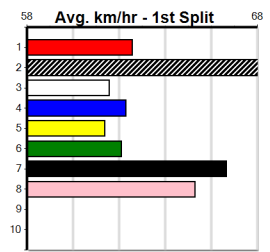

Sire: Dam:
Owner(s):
Trainer:
Winning Distances: < 300m (0) 300 - 399m (0) 400 - 499m (0) 500 - 599m (0) 600 - 699m (0) > 700m (0)
Winning Weights:
Box History

14 (E2)

6:59PM

(VIC time)

BALLARAT RACE 14

Distance: 390m, Race Type: Grade 5 T3, Total Prizemoney: \$1,530
1st: \$1,000, 2nd: \$320, 3rd: \$160, 4th: \$50