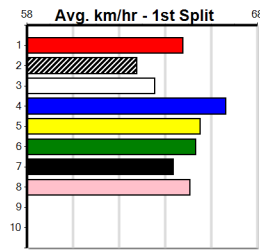

6

7

8

9

10

A1 SIGNAGE

Distance: 390m, Race Type: Grade 5 T3, Total Prizemoney: \$1,530
1st: \$1,000, 2nd: \$320, 3rd: \$160, 4th: \$50

Watchdog Tips: