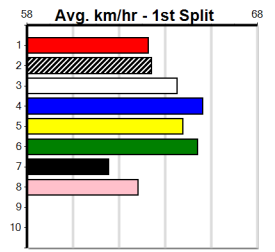

EUREKA CONCRETE

Distance: 390m, Race Type: Grade 5 T3, Total Prizemoney: $1,530
1st: $1,000, 2nd: $320, 3rd: $160, 4th: $50

Watchdog Tips:

Bet:

Table with columns: Form Box, Wgt, Dist, Track, Date, Time, BON, Margin, 1st/2nd (Time), PIR, Checked, Comment, WR, Split 1, S/P, Grade

CONNOR'S FLYER [5]
BE Bitch Apr-22
Sire: MY REDEEMER Dam: LIVERPOOL FLYER
Owner(s): Bee Gee Mac (SYN), G Mcrae, B Mcrae
Trainer: Billy Mcrae (Smythes Creek)
Winning Distances: < 300m (0) 300 - 399m (2) 400 - 499m (1) 500 - 599m (0) 600 - 699m (0) > 700m (0)
Winning Weights: 26.6(1) 26.9(1) 27.6(1)
Box History table and Prize Best Starts table included.

NALA'S GHOST (NSW)[5]
BE Dog Jan-22
Sire: PINDARI EXPRESS Dam: ROCKSTAR KERR
Owner(s): M Ilsley
Trainer: Jye Formosa (Heathcote)
Winning Distances: < 300m (0) 300 - 399m (3) 400 - 499m (2) 500 - 599m (0) 600 - 699m (0) > 700m (0)
Winning Weights: 32.1(1) 32.4(1) 32.7(1) 33.4(1) 33.6(1)
Box History table and Prize Best Starts table included.

MISS YOUR KISS [5]
BD Bitch Jan-23
Sire: FERAL FRANKY Dam: KISS YOUR LIPS
Owner(s): Vi Alskar Hundar (SYN), A Lie, J Sharp
Trainer: Dylan Sharp (Lara)
Winning Distances: < 300m (0) 300 - 399m (1) 400 - 499m (2) 500 - 599m (0) 600 - 699m (0) > 700m (0)
Winning Weights: 28.8(1) 29.1(1) 29.2(1)
Box History table and Prize Best Starts table included.

CANYA IGNITE (NSW)[5]
BK Dog Aug-22
Sire: GOOD ODDS HARADA Dam: ZIPPING SPRING
Owner(s): R Gatt
Trainer: Rita Gatt (Bannockburn)
Winning Distances: < 300m (0) 300 - 399m (3) 400 - 499m (0) 500 - 599m (0) 600 - 699m (0) > 700m (0)
Winning Weights: 35.5(1) 35.9(1) 36.2(1)
Box History table and Prize Best Starts table included.

SOLID GROUND [5]
BEW Dog Jul-22
Sire: OVER LIMIT Dam: EMERALD CITY
Owner(s): D Petersen
Trainer: Darren Petersen (Rochester)
Winning Distances: < 300m (0) 300 - 399m (2) 400 - 499m (5) 500 - 599m (0) 600 - 699m (0) > 700m (0)
Winning Weights: 31.0(1) 31.6(1) 31.9(1) 32.3(1) 32.5(1) 32.6(1) 32.7(1)
Box History table and Prize Best Starts table included.