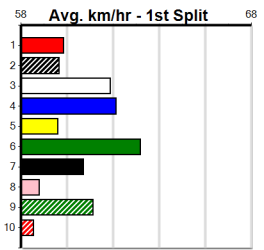

14 RACES TODAY

Distance: 390m, Race Type: Tier 3 - Maiden, Total Prizemoney: $1,530
1st: $1,000, 2nd: $320, 3rd: $160, 4th: $50

Watchdog Tips: ☐ ☐ ☐ ☐ ☐ Bet:

1

Form Box Wgt Dist Track Date Time BON Margin 1st/2nd (Time) PIR Checked Comment W/R Split 1 S/P Grade

STRETCHER JONES (SA)[M]

DKBD Bitch Sep-22 Sire: FERNANDO BALE Dam: FANTASTIC SHELL Trainer: Michael Crowe (Pentland Hills)

Owner(s): M Crowe
Winning Distances: < 300m (0) 300 - 399m (0) 400 - 499m (0) 500 - 599m (0) 600 - 699m (0) > 700m (0)

Winning Weights:

Box	1st	2nd	3rd	4th	5th	6th	7th	8th					
6th (8)	25.8	390	BAL	R2	24-Oct-24	23.52	22.08	16.00	HOOKED ON YUKI (22.43)	S/67	8.66	$24.70	M
5th (5)	26.1	425	BEN	R1	31-Jan-25	24.91	23.54	15.00	HAVE A CRACK (23.90)	S/865	6.83	$92.90	M
8th (8)	26.4	390	BAL	R1	08-Feb-25	23.44	22.06	11.00	LADY BOMBSHELL (22.69)	S/86	8.85	$7.80	M

Last 3 wins NOT included above

Box	1st	2nd	3rd	4th	5th	6th	7th	8th
1								
2								
3								
4								
5					1			
6								
7								
8							1	1

Prize Best	$0.00
Starts	23.44(8)-8/2/25
Trk/Dts	3-0-0-0
APM	2-0-0-0
	0

2

BD Dog Feb-22 Sire: WHISKEY RIOT Dam: LONNIE MACH Trainer: Colin Baker (Lara) ENG HVL 2025-02-16

Owner(s): C Baker
Winning Distances: < 300m (0) 300 - 399m (0) 400 - 499m (0) 500 - 599m (0) 600 - 699m (0) > 700m (0)

Winning Weights:

Box	1st	2nd	3rd	4th	5th	6th	7th	8th					
7th (7)	34.7	300	HVL	R1	02-Oct-24	18.37	16.91	15.00	ASTON HONCHO (17.34)	S/7	4.38	$25.10	M
8th (3)	35.5	400	GEL	R2	21-Oct-24	24.31	22.57	22.00	MINH CANDY (22.80)	M/88	8.94	$119.20	M
8th (2)	35.2	425	BEN	R2	29-Oct-24	25.48	24.05	12.00	DALE'S CORNER (24.68)	M/788	6.98	$71.10	M
6th (2)	35.4	400	GEL	R2	05-Nov-24	24.17	22.46	18.00	PICHOLA RALPHY (22.94)	S/86	9.01	$73.30	M
7th (1)	35.4	390	BAL	R2	07-Nov-24	23.73	22.07	15.00	SABATINI (22.73)	Q/76	9.25	$46.90	M
8th (6)	35.4	460	GEL	R3	12-Nov-24	27.89	26.20	19.00	WINE LOVER (26.59)	S/888	7.09	$136.80	M
7th (6)	35.1	390	WBL	R3	25-Nov-24	23.64	22.27	16.00	MINH JACK (22.56)	S/87	9.23	$104.30	M
8th (5)	35.2	400	GEL	R1	03-Dec-24	24.19	22.66	19.00	MINH CINDY (22.87)	M/88	9.17	$33.50	T3-M

Last 3 wins NOT included above

Box	1st	2nd	3rd	4th	5th	6th	7th	8th
1								1
2						1		1
3								1
4					1			
5								1
6								1
7								1
8								1

Prize Best	$0.00
Starts	23.73(1)-7/11/24
Trk/Dts	10-0-0-0
APM	1-0-0-0
	0