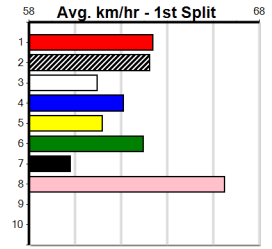

BALLARAT GREYS BINGO EVERY SUNDAY

Distance: 390m, Race Type: Grade 5 T3, Total Prizemoney: $1,530
1st: $1,000, 2nd: $320, 3rd: $160, 4th: $50

Watchdog Tips:

Bet:

Form Box Wgt Dist Track Date Time BON Margin 1st/2nd (Time) PIR Checked Comment W/R Split 1 S/P Grade

1 GOLDEN SCOTCH [5]
F Dog Apr-21 Sire: HOOKED ON SCOTCH Dam: TINDERELLA
Owner(s): L Fisher
Trainer: Marcus Lloyd (Balliang)
Winning Distances: < 300m (0) 300 - 399m (4) 400 - 499m (1) 500 - 599m (0) 600 - 699m (0) > 700m (0)
Winning Weights: 34.4(1) 34.6(1) 34.7(2) 34.9(1)
Race results table with columns for rank, dog name, sex, age, date, time, weight, margin, and prize money.

Box History for Golden Scotch [5]
Table with columns Bx, 1st, 2nd, 3rd, 4th, 5th, 6th, 7th, 8th. Includes Prize Best Starts and Trk/Dts APM.

2 HARTLAND DUKE [5]
BK Dog Mar-22 Sire: ASTON DUKE Dam: TREY SMIDGE
Owner(s): B Evans
Trainer: Jason Formosa (Heathcote)
Winning Distances: < 300m (0) 300 - 399m (5) 400 - 499m (2) 500 - 599m (0) 600 - 699m (0) > 700m (0)
Winning Weights: 33.8(1) 33.9(2) 34.0(1) 34.1(1) 34.3(1) 34.5(1)
Race results table.

Box History for Hartland Duke [5]
Table with columns Bx, 1st, 2nd, 3rd, 4th, 5th, 6th, 7th, 8th. Includes Prize Best Starts and Trk/Dts APM.

3 AVISWOOD (SA)[5]
BK Dog Feb-22 Sire: DYNA DOUBLE ONE Dam: RIGHT EXIT
Owner(s): P Pace
Trainer: Paul Pace (Scarsdale)
Winning Distances: < 300m (0) 300 - 399m (1) 400 - 499m (4) 500 - 599m (0) 600 - 699m (0) > 700m (0)
Winning Weights: 31.5(2) 31.7(1) 32.8(1) 33.2(1)
Race results table.

Box History for Aviswood (SA)[5]
Table with columns Bx, 1st, 2nd, 3rd, 4th, 5th, 6th, 7th, 8th. Includes Prize Best Starts and Trk/Dts APM.

4 ABSOLUTELY FRANK [5]
BK Dog Apr-22 Sire: FERAL FRANKY Dam: WONDER MISS
Owner(s): J Jacobs
Trainer: Justin Jacobs (Carisbrook)
Winning Distances: < 300m (0) 300 - 399m (2) 400 - 499m (1) 500 - 599m (0) 600 - 699m (0) > 700m (0)
Winning Weights: 32.9(1) 33.0(1) 34.0(1)
Race results table.

Box History for Absolutely Frank [5]
Table with columns Bx, 1st, 2nd, 3rd, 4th, 5th, 6th, 7th, 8th. Includes Prize Best Starts and Trk/Dts APM.

5 PYRENEES BLAZER [5]
BK Dog Feb-21 Sire: MEPUNGA BLAZER Dam: KALANI WILLOW
Owner(s): I Robinson
Trainer: Ian Robinson (Avoca)
Winning Distances: < 300m (0) 300 - 399m (1) 400 - 499m (7) 500 - 599m (0) 600 - 699m (0) > 700m (0)
Winning Weights: 28.1(1) 28.4(1) 28.6(1) 29.0(1) 29.3(4)
Race results table.

Box History for Pyrenees Blazer [5]
Table with columns Bx, 1st, 2nd, 3rd, 4th, 5th, 6th, 7th, 8th. Includes Prize Best Starts and Trk/Dts APM.