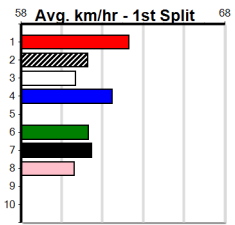

SANDOWN VET CLINIC (0-2 WINS) (250+)

Distance: 595m, Race Type: Restricted Win, Total Prizemoney: $3,940
1st: $2,640, 2nd: $815, 3rd: $410, 4th: $75

3

7:45PM

(VIC time)

Watchdog Tips:

0 0 0 0

Bet: