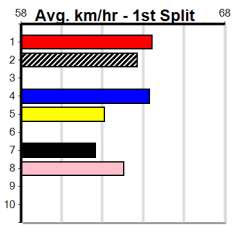

Sandown (SAP)

PHOTO MAN @ STUD (0-2 WINS) (250+ R

Distance: 595m, Race Type: Restricted Win, Total Prizemoney: $3,940
1st: $2,640, 2nd: $815, 3rd: $410, 4th: $75

5

8:25PM

(VIC time)

Watchdog Tips:

0 0 0 0

Bet:

Form	Box	Weight	Dist	Track	Date	Time	BON	Margin	1st/2nd (Time)	PIR	Checked	Comment	W/R	Split 1	S/P	Grade

1 LIBERTY KELTON [6]
BK B May-22 SHIMA SHINE ITA LOUISA
Trainer: Stephen Toner (Bunyip)
5th (7) 30.1 595 SAP R3 06-Jan-25 35.51 34.60 13.00LCRUTCHING TOMMY (34.60) M/4555 . . . 9.78 $20.40 RW
7th (5) 29.9 595 SAP R3 13-Jan-25 35.48 34.13 14.00LRING ME LATER (34.55) M/7777 . . . 9.86 $4.60 RW
1st (1) 30.1 515 SAN R2 23-Jan-25 29.66 28.84 12.00LOREGON JANET (30.48) Q/1111 . . . 5.14 $7.10 7
5th (8) 30.1 515 SAN R1 30-Jan-25 30.09 29.11 7.00LSHIMA SAND (29.63) M/5665 . . . 5.23 $22.80 X67
Owner(s): S Toner

Winning Boxes

1	2	3	4	5	6	7	8
1	2	3	4	5	6	7	8
2							
Prize Best	$18,512.50						
Starts	25-2-5-3						
Trk/Dst	5-0-1-0						
APM	$9506						

2 RAVEN OWEN [6]
BK D Oct-22 ASTON RUPEE MY BLACK RAVEN
Trainer: Geoffrey Mitchell (Spotswood)
5th (4) 36.2 595 SAP R3 20-Jan-25 35.11 34.22 5.50LCANYA KIPPER (34.74) M/3334 . . . 9.54 $20.30 RW
4th (8) 36.3 595 SAP R2 27-Jan-25 34.98 34.46 6.00LCANYA KIPPER (34.57) S/5644 . . . 9.51 $13.30 RW
3rd (4) 36.3 600 MEA R4 01-Feb-25 35.65 34.59 10.00LSOUTH THAILAND (34.95) M/5444 . . . 9.40 $10.80 X67
4th (2) 35.9 595 SAN R1 06-Feb-25 35.09 34.17 12.00LPAW KILTER (34.25) M/8765 . . . 9.73 $17.30 X67
Owner(s): G Mitchell

Winning Boxes

1	2	3	4	5	6	7	8
1	2	3	4	5	6	7	8
						2	
Prize Best	$7,145.00						
Starts	24-2-1-7						
Trk/Dst	7-1-0-1						
APM	$4589						

3 *** VACANT BOX ***
Trainer:
Owner(s):

Winning Boxes

1	2	3	4	5	6	7	8
1	2	3	4	5	6	7	8
Prize Best	FSTD						
Starts	23-2-7-6						
Trk/Dst	0-0-0-0						
APM	$6495						

4 PAW HARRIS [6]
WBD D Jan-23 YOZO BALE KNICKS BALE
Trainer: Correy Grenfell (Anakie)
2nd (6) 35.8 400 GEL R10 10-Jan-25 22.77 22.42 5.50LCOOLABAH STATION (22.42) M/43 . . . 8.62 $11.20 X67H
3rd (1) 35.3 400 GEL R4 17-Jan-25 22.74 22.51 1.25LFIRST TRAIN OUT (22.65) S/44 . . . 8.59 $5.60 X67F
2nd (3) 34.9 400 GEL R7 24-Jan-25 25.83 25.61 1.5LREIKO TEDESCO (25.73) M/432 . . . 6.74 $2.80 X67
7th (8) 34.9 525 MEA R2 01-Feb-25 30.80 29.85 12.00LWYONG DALLAS (30.02) S/6877 . . . 5.26 $16.50 X67
Owner(s): B Wheeler

Winning Boxes

1	2	3	4	5	6	7	8
1	2	3	4	5	6	7	8
				1			
Prize Best	$9,370.00						
Starts	23-2-7-6						
Trk/Dst	0-0-0-0						
APM	$6495						

5 ANOTHER FIFTY [6]
BK D Jun-21 DYNA NALIN BOUND TWO AFFAIR
Trainer: George Kantzidis (Woodstock)
4th (1) 33.5 450 SHP R8 09-Jan-25 26.03 25.57 6.50LEVOLVE (25.57) M/564 . . . 7.06 $54.50 6G
7th (3) 33.5 500 BEN R6 15-Jan-25 29.01 28.39 8.00LTWILIGHT SLEUTH (28.47) Q/788 . . . 6.91 $27.10 RW
6th (6) 33.8 595 SAP R3 27-Jan-25 35.25 34.46 5.00LNEWHAVEN SEQUOIA (34.91)M/7776 . . . 9.78 $18.00 RW
5th (4) 34.2 595 SAP R4 03-Feb-25 35.34 34.09 18.00LREALITY IS (34.09) M/5665 . . . 9.57 $43.50 RW
Owner(s): Meet for Coffee (SYN), B Kantzidis, C El moussalli, L Atanasovski, D El moussalli

Winning Boxes

1	2	3	4	5	6	7	8
1	2	3	4	5	6	7	8
							1
Prize Best	$4,585.00						
Starts	34.81						
Trk/Dst	46-2-2-2						
APM	9-0-2-1						
	$1579						

ENG BEN 2025-02-07

6 *** VACANT BOX ***
Trainer:
Owner(s):

Winning Boxes

1	2	3	4	5	6	7	8
1	2	3	4	5	6	7	8
Prize Best	$11,480.00						
Starts	34.47						
Trk/Dst	25-2-3-5						
APM	3-0-1-0						
	$4219