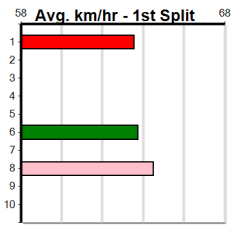

Sandown (SAP)

SPORTSBET NOBODY DOES IT EASIER

Distance: 515m, Race Type: Maiden, Total Prizemoney: $2,860
1st: $1,900, 2nd: $590, 3rd: $295, 4th: $75

1
7:04PM
(VIC time)

Watchdog Tips:

0 0 0 0

Bet:

.

Form	Box	Weight	Dist	Track	Date	Time	BON	Margin	1st/2nd (Time)	PIR	Checked	Comment	W/R	Split 1	S/P	Grade	
1 TAKE WHATEVER [M]																	
BK	B	Feb-23 ASTON RUPEE				WHATEVER I WANT											
Trainer: Adam Hellenen (Blind Bight)																	
6th	(6)	28.4	515	SAP	R1	06-Jan-25	30.64	29.37	9.50L	WHATEVER JACK (29.99)	S/5655	.	.	.	5.31	$10.60	M
5th	(8)	28.2	515	SAP	R1	13-Jan-25	31.06	29.43	12.00L	PAW TONK (30.24)	M/3335	.	V0	.	5.24	$18.60	MH
3rd	(6)	27.8	515	SAP	R1	20-Jan-25	30.05	29.40	4.75L	REPOSITION (29.73)	M/1111	.	.	.	5.16	$22.50	M
4th	(1)	27.3	525	MEP	R4	05-Feb-25	31.22	29.93	11.00L	ETHANOL SECRET (30.51)	M/8765	.	.	.	5.43	$24.10	MH
Owner(s): A Hellenen																	
<table border="1"> <thead> <tr><th colspan="8">Winning Boxes</th></tr> <tr><th>1</th><th>2</th><th>3</th><th>4</th><th>5</th><th>6</th><th>7</th><th>8</th></tr> </thead> <tbody> <tr><td>Prize</td><td></td><td></td><td></td><td></td><td></td><td></td><td></td></tr> <tr><td>Best</td><td></td><td></td><td></td><td></td><td></td><td></td><td></td></tr> <tr><td>Starts</td><td></td><td></td><td></td><td></td><td></td><td></td><td></td></tr> <tr><td>Trk/Dst</td><td></td><td></td><td></td><td></td><td></td><td></td><td></td></tr> <tr><td>APM</td><td></td><td></td><td></td><td></td><td></td><td></td><td></td></tr> </tbody> </table>																	
2 GO FLASH GO [M]																	
BK	D	Feb-23 ASTON RUPEE				FLYRITE											
Trainer: Garry Condon (Hampton Park)																	
Owner(s): V Mardirossian																	
<table border="1"> <thead> <tr><th colspan="8">Winning Boxes</th></tr> <tr><th>1</th><th>2</th><th>3</th><th>4</th><th>5</th><th>6</th><th>7</th><th>8</th></tr> </thead> <tbody> <tr><td>Prize</td><td></td><td></td><td></td><td></td><td></td><td></td><td></td></tr> <tr><td>Best</td><td></td><td></td><td></td><td></td><td></td><td></td><td></td></tr> <tr><td>Starts</td><td></td><td></td><td></td><td></td><td></td><td></td><td></td></tr> <tr><td>Trk/Dst</td><td></td><td></td><td></td><td></td><td></td><td></td><td></td></tr> <tr><td>APM</td><td></td><td></td><td></td><td></td><td></td><td></td><td></td></tr> </tbody> </table>																	
3 *** VACANT BOX ***																	
Trainer:																	
Owner(s):																	
4 GO ROCKY GO [M]																	
BK	D	Feb-23 ASTON RUPEE				FLYRITE											
Trainer: Andrea Condon (Hampton Park)																	
Owner(s): V Mardirossian																	
<table border="1"> <thead> <tr><th colspan="8">Winning Boxes</th></tr> <tr><th>1</th><th>2</th><th>3</th><th>4</th><th>5</th><th>6</th><th>7</th><th>8</th></tr> </thead> <tbody> <tr><td>Prize</td><td></td><td></td><td></td><td></td><td></td><td></td><td></td></tr> <tr><td>Best</td><td></td><td></td><td></td><td></td><td></td><td></td><td></td></tr> <tr><td>Starts</td><td></td><td></td><td></td><td></td><td></td><td></td><td></td></tr> <tr><td>Trk/Dst</td><td></td><td></td><td></td><td></td><td></td><td></td><td></td></tr> <tr><td>APM</td><td></td><td></td><td></td><td></td><td></td><td></td><td></td></tr> </tbody> </table>																	
5 *** VACANT BOX ***																	
Trainer:																	
Owner(s):																	
6 DOONGALLA DON [M]																	
BK	D	Jun-23 HOOKED ON SCOTCH				JOE'S DOLLY											
Trainer: Correy Grenfell (Anakie)																	
6th	(5)	35.0	525	MEP	R4	05-Feb-25	31.30	29.93	12.00L	ETHANOL SECRET (30.51)	M/4657	.	.	.	5.27	$34.20	MH
Owner(s): P Onley																	
<table border="1"> <thead> <tr><th colspan="8">Winning Boxes</th></tr> <tr><th>1</th><th>2</th><th>3</th><th>4</th><th>5</th><th>6</th><th>7</th><th>8</th></tr> </thead> <tbody> <tr><td>Prize</td><td></td><td></td><td></td><td></td><td></td><td></td><td></td></tr> <tr><td>Best</td><td></td><td></td><td></td><td></td><td></td><td></td><td></td></tr> <tr><td>Starts</td><td></td><td></td><td></td><td></td><td></td><td></td><td></td></tr> <tr><td>Trk/Dst</td><td></td><td></td><td></td><td></td><td></td><td></td><td></td></tr> <tr><td>APM</td><td></td><td></td><td></td><td></td><td></td><td></td><td></td></tr> </tbody> </table>																	
7 *** VACANT BOX ***																	
Trainer:																	
Owner(s):																	
8 MOONLIGHT RIVER [M]																	
BK	D	Jun-23 COSMIC RUMBLE				MY GIRL KIZZY											
Trainer: Matthew Lanigan (Rowsley)