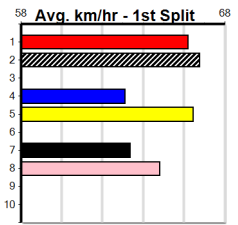

FIELD TRIALS AVAILABLE AT SGRC

Distance: 595m, Race Type: Mixed 4/5, Total Prizemoney: $4,445
1st: $2,990, 2nd: $920, 3rd: $460, 4th: $75

9

9:47PM

(VIC time)

Watchdog Tips:

0 0 0 0

Bet: