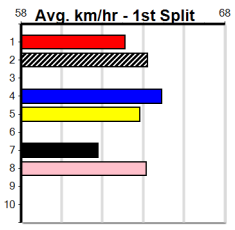

Sandown (SAP)

FAST MINARDI @ STUD (0-2 WINS) (250+)

Distance: 595m, Race Type: Restricted Win, Total Prizemoney: \$3,940
1st: \$2,640, 2nd: \$815, 3rd: \$410, 4th: \$75

4

8:03PM

(VIC time)

Watchdog Tips:

0 0 0 0