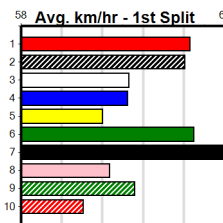

Trainer:
Owner(s):

Shepparton

SPORTSBET FINAL

Distance: 450m, Race Type: Maiden Final, Total Prizemoney: \$2,925

1st: \$1,950, 2nd: \$600, 3rd: \$300, 4th: \$75

3

11:51AM

(VIC time)