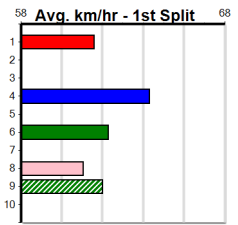

Shepparton

13 RACES TODAY

Distance: 390m, Race Type: Maiden, Total Prizemoney: $2,535
1st: $1,680, 2nd: $520, 3rd: $260, 4th: $75

1

11:19AM
(VIC time)

Watchdog Tips:

0 0 0 0

Bet:

Form Box Weight Dist Track Date Time BON Margin 1st/2nd (Time) PIR Checked Comment W/R Split 1 S/P Grade

1 EBONY COMMANDO [M]
BK D Apr-22 RAW ABILITY GARAGE SALE
Trainer: Riana Groom (Seymour)
7th (7) 33.6 390 SHP R2 02-Dec-24 23.64 21.96 23.00LGOT A MESSAGE (22.08) M/67 V14 8.92 $34.50 M

Owner(s): E Destanovic

Winning Boxes

1	2	3	4	5	6	7	8
Prize					$0.00		
Best					23.64		
Starts					1-0-0-0		
Trk/Dst					1-0-0-0		
APM					$0		

2 LAINEY JANE [M]
BD B Jan-23 TOMMY SHELBY MEPUNGA SPARKLE
Trainer: Ross Lyons (Longlea)
Owner(s): R Lyons

Winning Boxes

1	2	3	4	5	6	7	8
Prize					$0.00		
Best					FSH		
Starts					0-0-0-0		
Trk/Dst					0-0-0-0		
APM					$0		

3 KURNAI BOLT [M]
BK D Jun-23 ASTON RUPEE GUNAI REBEL
Trainer: Andrea Chapple (Exford)
Owner(s): J Martin

Winning Boxes

1	2	3	4	5	6	7	8
Prize					$0		
Best					FSH		
Starts					0-0-0-0		
Trk/Dst					0-0-0-0		
APM					$0		

4 ASSAULT STRIKE [M]
BK D May-22 LK'S CRUSHN IT MISS BOOMING
Trainer: Jordan Formosa (Heathcote)

2nd (1) 31.4 390 SHP R1 06-Jan-25 22.86 22.07 1.75LGOT A HABIT (22.75) Q/22 8.53 $3.00 M
2nd (7) 31.4 390 SHP R1 09-Jan-25 22.52 22.20 0.25LKRUGER ICON (22.51) M/11 8.60 $3.50 M
8th (3) 31.8 425 BEN R3 15-Jan-25 25.85 24.09 17.00ULTIMATE BLEND (24.67) M/788 V0 6.93 $4.90 M
ST (-) 31.5 390 SHP 10-Feb-25 22.92 10.00Trial Cleared M/33 3of4 $.

Owner(s): S Arter

Winning Boxes

1	2	3	4	5	6	7	8
Prize					$1,780.00		
Best					22.52		
Starts					9-0-3-2		
Trk/Dst					4-0-3-1		
APM					$1360		

ENG HVL 2025-02-14

5 FLYING ADLER [M]
BK D Dec-22 MY REDEEMER NEW SAMSATION
Trainer: Patrick Newell (Wallan)
Owner(s): Wallan Magpies (SYN), P Newell, D Harrington, P Newell, M Soudek, W Noonan, S Newman, B Keenan, D Fowler

Winning Boxes

1	2	3	4	5	6	7	8
Prize					$0		
Best					FSH		
Starts					0-0-0-0		
Trk/Dst					0-0-0-0		
APM					$0		

6 MAGIC SOCK [M]
BK B May-23 ASTON RUPEE LEE ALI
Trainer: Greg Johnson (Point Cook)

7th (2) 22.7 390 SHP R3 09-Dec-24 23.19 21.77 11.00LAEROPLANE ARROW (22.45) S/87 8.94 $7.50 M
6th (8) 22.9 350 HVL R1 15-Dec-24 20.42 18.86 10.00LKING MATTEO (19.73) M/6 7.01 $21.20 M

Owner(s): T Johnson

Winning Boxes

1	2	3	4	5	6	7	8
Prize					$0.00		
Best					23.19		
Starts					2-0-0-0		
Trk/Dst					1-0-0-0		
APM					$0		

7 NICMAC STAR [M]
BD B Apr-23 FERNANDO BALE NICMAC MISS
Trainer: Briana Robertson-leech (Smeaton)
Owner(s): The Roy Boys (SYN), S Mcphee, S Mcphee, K Gutterson, G Gutterson

Winning Boxes

1	2	3	4	5	6	7	8
Prize					$0		
Best					FSH		
Starts					0-0-0-0		
Trk/Dst					0-0-0-0		
APM					$0		

8 HIT THE BUTTON [M]
BD D Dec-22 MY REDEEMER NEW SAMSATION
Trainer: Patrick Newell (Wallan)

6th (3) 30.8 390 BAL R2 01-Jan-25 23.07 21.97 8.50LARKSTORM (22.50) M/55 8.68 $23.10 M
5th (2) 31.1 390 SHP R3 09-Jan-25 23.09 22.20 13.00LZINZAN SAMMY (22.20) S/85 9.15 $21.00 M
2nd (1) 30.1 390 SHP R1 06-Feb-25 22.69 22.15 1.00LSANDY CHEEK (22.64) M/53 8.76 $12.40 T3-M
5th (5) 30.4 450 SHP R2 10-Feb-25 26.26 24.99 14.00LPROCLIVITY (25.35) S/555 7.00 $14.60 MH

Owner(s): Wallan Magpies (SYN), P Newell, D Harrington, P Newell, M Soudek, W Noonan, S Newman, B Keenan, D Fowler

Winning Boxes

1	2	3	4	5	6	7	8
Prize					$520.00		
Best					22.69		
Starts					4-0-1-0		
Trk/Dst					2-0-1-0		
APM					$520