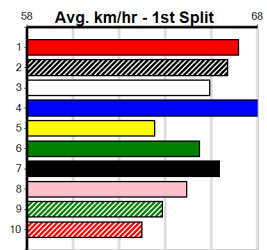

RSN GREY AREAS - WEDNESDAY & FRIDAY

Distance: 390m, Race Type: Grade 5, Total Prizemoney: $2,925
1st: $1,950, 2nd: $600, 3rd: $300, 4th: $75

Watchdog Tips:

Bet:

Form Box Wgt Dist Track Date Time BON Margin 1st/2nd (Time) PIR Checked Comment W/R Split 1 S/P Grade

BAMERA (NSW)[5]
RBD Dog May-22 Sire: WOW Dam: LET'S WIN MEISHA
Owner(s): Family Business (SYN), K Reid, G Reid, T Reid
Trainer: Terrence Reid (Yuroke)
Winning Distances: < 300m (0) 300 - 399m (9) 400 - 499m (1) 500 - 599m (0) 600 - 699m (0) > 700m (0)
Winning Weights: 34.3(1) 34.5(2) 34.6(1) 34.9(2) 35.3(1) 35.4(1) 35.6(1) 35.9(1)
Box History table and Prize Best Starts Trk/Dts APM

FAST LOVE [5]
BK Dog Jun-22 Sire: FERAL FRANKY Dam: DREAMING
Owner(s): SHANIYA AND SIENNA (SYN), N Pace, C Darmanin
Trainer: Chris Darmanin (Kurunjang)
Winning Distances: < 300m (0) 300 - 399m (5) 400 - 499m (2) 500 - 599m (0) 600 - 699m (0) > 700m (0)
Winning Weights: 31.8(1) 32.3(2) 32.7(2) 33.1(2)
Box History table and Prize Best Starts Trk/Dts APM

MAGNET MOVER (NSW)[5]
BK Dog Oct-21 Sire: FLYING RICCIARDO Dam: VELOCE NERO
Owner(s): D Mcdonald
Trainer: Terry Meyer (Girgarre)
Winning Distances: < 300m (0) 300 - 399m (1) 400 - 499m (6) 500 - 599m (0) 600 - 699m (0) > 700m (0)
Winning Weights: 30.2(1) 30.4(1) 30.6(1) 30.7(1) 31.0(1) 31.1(1) 31.5(1)
Box History table and Prize Best Starts Trk/Dts APM

GOT A MESSAGE (NSW)[5]
BK Bitch Jun-23 Sire: BEAST UNLEASHED Dam: GOTTA BOUNCE
Owner(s): P Dooner
Trainer: John McClelland (Jindera)
Winning Distances: < 300m (0) 300 - 399m (3) 400 - 499m (0) 500 - 599m (0) 600 - 699m (0) > 700m (0)
Winning Weights: 29.7(1) 29.8(1) 30.0(1)
Box History table and Prize Best Starts Trk/Dts APM

IMPERIAL SON (SA)[5]
BK Dog Oct-21 Sire: BARCIA BALE Dam: IT'S A MAYBE
Owner(s): Fluffy Duck (SYN), B Finn, S Scott
Trainer: Riana Groom (Seymour)
Winning Distances: < 300m (0) 300 - 399m (2) 400 - 499m (2) 500 - 599m (0) 600 - 699m (0) > 700m (0)
Winning Weights: 32.1(1) 32.5(1) 32.7(1) 32.8(1)
Box History table and Prize Best Starts Trk/Dts APM

1

2

3

4

5