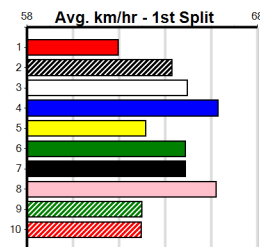

SHEPPARTON RACE 13

Distance: 390m, Race Type: Grade 5, Total Prizemoney: $2,925
1st: $1,950, 2nd: $600, 3rd: $300, 4th: $75

Watchdog Tips:

Bet:

Form Box Wgt Dist Track Date Time BON Margin 1st/2nd (Time) PIR Checked Comment W/R Split 1 S/P Grade

COCONUT OAKLAND [5]
BD Dog Oct-20 Sire: SENNACHIE Dam: FOXY WHIP
Owner(s): P Gabriel Trainer: Paul Gabriel (Toolern Vale)
Winning Distances: < 300m (0) 300 - 399m (1) 400 - 499m (4) 500 - 599m (0) 600 - 699m (0) > 700m (0)
Winning Weights: 34.3(1) 36.0(1) 36.5(1) 36.8(1) 37.1(1)
Race results table with columns for rank, dog name, sex, age, track, date, time, weight, odds, sire, dam, trainer, prize money.

FITZROY HALLE [5]
BD Bitch Jun-22 Sire: SUPERIOR PANAMA Dam: ORIENTAL AMBER
Owner(s): P Denman Trainer: Arron Roche (Kyabram South)
Winning Distances: < 300m (0) 300 - 399m (3) 400 - 499m (0) 500 - 599m (0) 600 - 699m (0) > 700m (0)
Winning Weights: 26.1(2) 26.6(1)
Race results table with columns for rank, dog name, sex, age, track, date, time, weight, odds, sire, dam, trainer, prize money.

BROADWAY ICON [5]
BD Bitch Feb-22 Sire: FERNANDO BALE Dam: WEEONA DOTTY
Owner(s): M Sullivan Trainer: Marien Sullivan (Shepparton East)
Winning Distances: < 300m (0) 300 - 399m (4) 400 - 499m (0) 500 - 599m (0) 600 - 699m (0) > 700m (0)
Winning Weights: 28.5(1) 28.6(2) 28.7(1)
Race results table with columns for rank, dog name, sex, age, track, date, time, weight, odds, sire, dam, trainer, prize money.

TWILIGHT TORI [5]
BE Bitch Feb-23 Sire: KOBLENZ Dam: TWILIGHT CONNIE
Owner(s): SUNDOWN (SYN), T Van taarling, F Vantaarling, S Van taarling, L Van taarling, S Vantaarling Trainer: Sean Van taarling (Tallygaroopna)
Winning Distances: < 300m (0) 300 - 399m (4) 400 - 499m (0) 500 - 599m (0) 600 - 699m (0) > 700m (0)
Winning Weights: 25.3(1) 25.6(1) 25.8(1) 26.3(1)
Race results table with columns for rank, dog name, sex, age, track, date, time, weight, odds, sire, dam, trainer, prize money.

PEACHES [5]
BK Bitch Jan-22 Sire: MEPUNGA BLAZER Dam: HELEN'S MATE
Owner(s): C Fahey Trainer: Billy Galea (Rockbank)
Winning Distances: < 300m (0) 300 - 399m (1) 400 - 499m (4) 500 - 599m (0) 600 - 699m (0) > 700m (0)
Winning Weights: 29.3(1) 30.1(1) 30.3(1) 31.2(1) 31.5(1)
Race results table with columns for rank, dog name, sex, age, track, date, time, weight, odds, sire, dam, trainer, prize money.