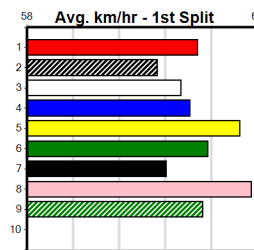

GPP LASER3300

Distance: 450m, Race Type: Grade 5, Total Prizemoney: $2,925
1st: $1,950, 2nd: $600, 3rd: $300, 4th: $75

Watchdog Tips:

Bet:

Table with columns: Form Box, Wgt, Dist, Track, Date, Time, BON, Margin, 1st/2nd (Time), PIR, Checked, Comment, WR, Split 1, S/P, Grade

TOP SPEED GEAR (TAS)[5]
F Dog Jan-21 Sire: FERNANDO BALE Dam: JALLA ROMELDA
Owner(s): C Fahey
Trainer: Billy Galea (Rockbank)
Winning Distances: < 300m (0) 300 - 399m (1) 400 - 499m (6) 500 - 599m (4) 600 - 699m (0) > 700m (0)
Winning Weights: 31.6(1) 31.8(1) 31.9(2) 32.0(2) 32.2(2) 32.3(2) 32.8(1)
Last 3 wins NOT included above

JUDGEMENTAL [5]
WBE Dog Mar-23 Sire: FERNANDO BALE Dam: MEPUNGA SPECTRE
Owner(s): TYLER TWO MACEY (SYN), J Sharp, S O'hehir
Trainer: James Shaw (Northwood)
Winning Distances: < 300m (0) 300 - 399m (0) 400 - 499m (0) 500 - 599m (3) 600 - 699m (0) > 700m (0)
Winning Weights: 34.2(1) 34.9(1) 35.2(1)
Last 3 wins NOT included above

ATLAS AMAZON [5]
BK Bitch Dec-22 Sire: FERAL FRANKY Dam: SEVILLA
Owner(s): B Mcnamara
Trainer: Barry Mcnamara (Junortoun)
Winning Distances: < 300m (0) 300 - 399m (2) 400 - 499m (2) 500 - 599m (0) 600 - 699m (0) > 700m (0)
Winning Weights: 28.2(1) 28.5(1) 28.7(1) 28.9(1)
Last 3 wins NOT included above

ONLY EASY [5]
BD Dog Jan-23 Sire: FERAL FRANKY Dam: NICE AND EASY
Owner(s): J Portelli
Trainer: John Barbara (Exford)
Winning Distances: < 300m (0) 300 - 399m (1) 400 - 499m (1) 500 - 599m (1) 600 - 699m (0) > 700m (0)
Winning Weights: 30.7(1) 31.0(1) 31.6(1)
Last 3 wins NOT included above

VIRAT [5]
BK Dog Oct-22 Sire: ASTON RUPEE Dam: SLINKY INKY
Owner(s): M Haines
Trainer: James Shaw (Northwood)
Winning Distances: < 300m (0) 300 - 399m (0) 400 - 499m (2) 500 - 599m (1) 600 - 699m (0) > 700m (0)
Winning Weights: 31.6(1) 31.8(1) 33.0(1)
Last 3 wins NOT included above

1

2

3

4

5

Box History table for TOP SPEED GEAR (TAS)[5]

Box History table for JUDGEMENTAL [5]

Box History table for ATLAS AMAZON [5]

Box History table for ONLY EASY [5]

Box History table for VIRAT [5]