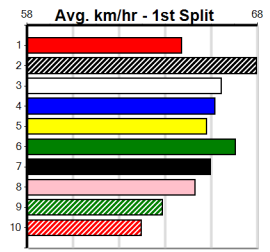

SPORTSBET MAKE IT LOOK EASY

Distance: 390m, Race Type: Grade 5, Total Prizemoney: $2,925
1st: $1,950, 2nd: $600, 3rd: $300, 4th: $75

Watchdog Tips:

Bet:

Form Box Wgt Dist Track Date Time BON Margin 1st/2nd (Time) PIR Checked Comment WR Split 1 S/P Grade

XISAN BALE (NSW)[5]
BK Dog Feb-22 Sire: DROOPYS SYDNEY Dam: WINNIE ALLEN
Owner(s): L Harris
Trainer: Tammy Kennedy-harris (Devon M ENG GEL 2025-02-14)
Winning Distances: < 300m (0) 300 - 399m (2) 400 - 499m (6) 500 - 599m (0) 600 - 699m (0) > 700m (0)
Winning Weights: 30.2(1) 30.6(2) 30.8(1) 31.2(1) 31.4(3)
Box History table and Prize Best Starts Trk/Dts APM

ASTON ANGELO [5]
BD Dog Apr-22 Sire: TOMMY SHELBY Dam: ASTON MEILLEUR
Owner(s): R Borda
Trainer: David Condon (Devon Meadows)
Winning Distances: < 300m (0) 300 - 399m (10) 400 - 499m (4) 500 - 599m (0) 600 - 699m (0) > 700m (0)
Winning Weights: 32.1(1) 32.4(1) 32.5(2) 32.6(1) 32.7(2) 32.8(3) 32.9(1) 33.0(1) 33.4(1) 33.5(1)
Box History table and Prize Best Starts Trk/Dts APM

NO WORDS [5]
F Dog Jan-23 Sire: KOBLENZ Dam: LITTLE BIT SLEEK
Owner(s): D Thompson-white
Trainer: Michael Chilcott (Heathcote)
Winning Distances: < 300m (0) 300 - 399m (3) 400 - 499m (1) 500 - 599m (0) 600 - 699m (0) > 700m (0)
Winning Weights: 34.6(1) 34.8(1) 34.9(1) 35.2(1)
Box History table and Prize Best Starts Trk/Dts APM

GOLDEN CHOPSTICK [5]
F Bitch Feb-21 Sire: FERNANDO BALE Dam: BOQUILLA
Owner(s): C Fahey
Trainer: Billy Galea (Rockbank)
Winning Distances: < 300m (1) 300 - 399m (6) 400 - 499m (5) 500 - 599m (6) 600 - 699m (0) > 700m (0)
Winning Weights: 25.4(1) 25.8(1) 26.0(2) 26.1(1) 26.3(2) 26.5(4) 26.6(2) 26.7(2) 26.8(1) 27.4(1) 27.5(1)
Box History table and Prize Best Starts Trk/Dts APM

SUMO SMASH [5]
BK Dog Mar-23 Sire: HOOKED ON SCOTCH Dam: CHUN LI
Owner(s): Vi Alskar Hundar (SYN), A Lie, J Sharp
Trainer: Jason Sharp (Lara)
Winning Distances: < 300m (0) 300 - 399m (0) 400 - 499m (4) 500 - 599m (0) 600 - 699m (0) > 700m (0)
Winning Weights: 30.8(1) 31.2(1) 31.3(1) 31.4(1)
Box History table and Prize Best Starts Trk/Dts APM

1

2

3

4

5