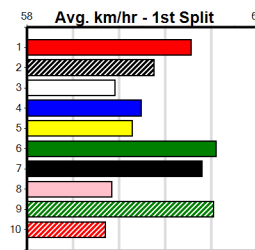

Distance: 390m, Race Type: Mixed 6/7, Total Prizemoney: $2,925
1st: $1,950, 2nd: $600, 3rd: $300, 4th: $75

Watchdog Tips:

Bet:

Form Box	Wgt	Dist	Track	Date	Time	BON	Margin	1st/2nd (Time)	PIR	Checked	Comment	WR	Split 1	S/P	Grade

1

FLASH ABBEY [7]

BD Bitch Mar-23 Sire: **HARD STYLE RICO** Dam: **MAGGIE PIE** Trainer: **Jordan Formosa (Heathcote)**

Owner(s): B Franksen
Winning Distances: < 300m (0) 300 - 399m (1) 400 - 499m (0) 500 - 599m (0) 600 - 699m (0) > 700m (0)
Winning Weights: 27.0(1)

4th (1)	27.0	390	SHP	R9	06-Jan-25	23.26	22.07	2.75L ZORRILLA (23.07)	Q/21	.	.	.	8.55	$12.80	M
4th (2)	26.9	390	SHP	R1	09-Jan-25	22.83	22.20	4.75L KRUGER ICON (22.51)	M/35	.	.	.	8.76	$13.60	M
2nd (2)	26.8	300	HVL	R1	13-Jan-25	17.41	16.95	0.75L MT. VIEW AMOUR (17.37)	M/4	.	SW	.	4.09	$6.10	M
3rd (8)	27.0	300	HVL	R1	17-Jan-25	17.40	16.93	2.50L ASTON COSPICUA (17.23)	Q/1	.	.	.	4.02	$8.90	T3-M
1st (2)	27.0	390	SHP	R2	23-Jan-25	22.77	22.31	0.75L PAW DENVER (22.80)	M/11	.	.	.	8.64	$5.10	T3-M
3rd (1)	27.0	300	HVL	R1	31-Jan-25	17.15	16.68	3.75L WESTSIDE WIZARD (16.89)	M/3	.	.	.	3.98	$5.90	T3-7
6th (6)	27.0	390	SHP	R10	06-Feb-25	22.96	22.15	6.00L SMALL MERCIES (22.55)	M/25	.	.	.	8.58	$13.50	T3-7
2nd (4)	27.2	390	SHP	R9	13-Feb-25	22.38	22.15	1.25L ROCKLANDS IMPALA (22.31)	M/11	.	.	.	8.51	$9.50	7

Last 3 wins NOT included above

Bx	1st	2nd	3rd	4th	5th	6th	7th	8th
1			1	1				
2	1	1		2				
3								
4		1						
5								1
6						1		
7								
8			1					

Prize		$2160.00
Best	22.38(4)-13/2/25	
Starts	10-1-2-2	
Trk/Dts	7-1-1-0	
APM	2056	

2

PEGASUS BALE [6]

BD Dog Jul-22 Sire: **FERAL FRANKY** Dam: **QUAIL BALE** Trainer: **Tammy Kennedy-harris (Devon M ENG WGL 2025-02-14)**

Owner(s): L Harris
Winning Distances: < 300m (0) 300 - 399m (2) 400 - 499m (0) 500 - 599m (0) 600 - 699m (0) > 700m (0)
Winning Weights: 35.7(1) 36.2(1)

4th (1)	36.5	390	SHP	R10	11-Jan-25	22.71	22.09	8.50L SHOCK AND AWE (22.14)	M/33	.	.	.	8.69	$8.70	RW
4th (4)	36.5	390	BAL	R1	15-Jan-25	23.06	21.99	8.50L SUNNY BOY (22.47)	S/64	.	.	.	8.96	$13.50	X67
7th (2)	36.6	390	SHP	R9	20-Jan-25	23.07	21.60	15.00 GOT A MESSAGE (22.07)	M/47	.	.	.	8.59	$22.70	6G
2nd (8)	37.1	390	SHP	R10	23-Jan-25	22.68	22.31	2.75L TURNPIKE LANE (22.50)	M/53	.	.	.	8.67	$3.30	T3-6
4th (2)	37.1	390	BAL	R3	27-Jan-25	23.44	22.25	3.5L HARLOW'S BOY (23.20)	M/44	.	.	.	9.22	$2.10	T3-6
4th (5)	37.2	390	BAL	R10	03-Feb-25	22.78	22.23	8.00L CANDY STRIDE (22.23)	S/45	.	.	.	8.70	$12.70	T3-6
3rd (4)	36.9	400	WGL	R4	07-Feb-25	23.00	22.47	4.75L FURIOSO RICK (22.68)	M/43	.	.	.	8.54	$66.40	6G
2nd (2)	37.1	390	BAL	R10	10-Feb-25	22.41	22.09	0.50L ZIPPING TAMIKA (22.37)	S/53	.	.	.	8.63	$4.40	T3-RW

Last 3 wins NOT included above

1st (6)	36.2	390	BAL	R1	18-Sep-24	22.46	21.78	3.00L RADIATION BAND (22.66)	M/11	.	SW	.	8.57	$8.50	M
1st (4)	35.7	390	WBL	R9	26-Dec-24	22.35	21.98	2.50L MADDY GIBLET (22.51)	M/31	.	.	.	8.77	$17.00	7

Bx	1st	2nd	3rd	4th	5th	6th	7th	8th
1			1	1				1
2		1	1	1				
3				1				1
4	1	1	1	1				2
5				2				
6	1	1						
7								
8	2					1		

Prize		$6265.00
Best	22.68(8)-23/1/25	
Starts	20-2-5-2	
Trk/Dts	5-0-1-0	
APM	4118