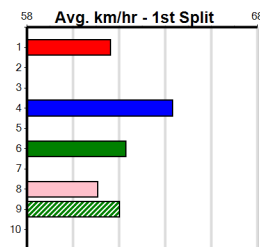

13 RACES TODAY

1

11:19AM

Distance: 390m, Race Type: Maiden, Total Prizemoney: $2,535
1st: $1,680, 2nd: $520, 3rd: $260, 4th: $75

(VIC time)

Watchdog Tips: ☐ ☐ ☐ ☐ ☐ **Bet:**

Form Box	Wgt	Dist	Track	Date	Time	BON	Margin	1st/2nd (Time)	PIR	Checked	Comment	W/R	Split 1	S/P	Grade

1

EBONY COMMANDO [M]
BK Dog Apr-22 Sire: RAW ABILITY Dam: GARAGE SALE
Owner(s): E Destanovic Trainer: Riana Groom (Seymour)
Winning Distances: < 300m (0) 300 - 399m (0) 400 - 499m (0) 500 - 599m (0) 600 - 699m (0) > 700m (0)
Winning Weights:
7th (7) 33.6 390 SHP R2 02-Dec-24 23.64 21.96 23.00 GOT A MESSAGE (22.08) M/67 V14 8.92 $34.50 M

Box History

Bx	1st	2nd	3rd	4th	5th	6th	7th	8th
1								
2								
3								
4								
5								
6								
7							1	
8								

Prize Best $0.00
Starts 23.64(7)-2/12/24
Trk/Dts 1-0-0-0
APM 1-0-0-0 0

Last 3 wins NOT included above

2

LAINY JANE [M]
BD Bitch Jan-23 Sire: TOMMY SHELBY Dam: MEPUNGA SPARKLE
Owner(s): R Lyons Trainer: Ross Lyons (Longlea)
Winning Distances: < 300m (0) 300 - 399m (0) 400 - 499m (0) 500 - 599m (0) 600 - 699m (0) > 700m (0)
Winning Weights:

Box History

Bx	1st	2nd	3rd	4th	5th	6th	7th	8th
1								
2								
3								
4								
5								
6								
7								
8								

Prize Best $0.00
Starts FSH
Trk/Dts 0-0-0-0
APM 0-0-0-0 0

Last 3 wins NOT included above

3

KURNAL BOLT [M]
BK Dog Jun-23 Sire: ASTON RUPEE Dam: GUNAI REBEL
Owner(s): J Martin Trainer: Andrea Chapple (Exford)
Winning Distances: < 300m (0) 300 - 399m (0) 400 - 499m (0) 500 - 599m (0) 600 - 699m (0) > 700m (0)
Winning Weights:

Box History

Bx	1st	2nd	3rd	4th	5th	6th	7th	8th
1								
2								
3								
4								
5								
6								
7								
8								

Prize Best $0
Starts FSH
Trk/Dts 0-0-0-0
APM 0-0-0-0 0

Last 3 wins NOT included above

4

ASSAULT STRIKE [M]
BK Dog May-22 Sire: LK'S CRUSHN IT Dam: MISS BOOMING
Owner(s): S Arter Trainer: Jordan Formosa (Heathcote)
Winning Distances: < 300m (0) 300 - 399m (0) 400 - 499m (0) 500 - 599m (0) 600 - 699m (0) > 700m (0)
Winning Weights:
5th (5) 30.4 300 HVL R1 02-Oct-24 17.58 16.91 3.5L ASTON HONCHO (17.34) M/3 4.07 $6.20 M
3rd (7) 30.4 300 HVL R1 09-Oct-24 17.95 16.85 10.00 ARCHER EIGHT (17.26) SW 4.80 M
3rd (2) 30.7 390 SHP R1 23-Dec-24 22.69 22.17 1.75L TURBO TERROR (22.59) Q/22 VO 8.55 $31.40 M
2nd (5) 31.0 390 SHP R3 02-Jan-25 22.93 22.20 7.00L PAW CALGARY (22.47) Q/32 8.63 $9.60 T3-M
2nd (1) 31.4 390 SHP R1 06-Jan-25 22.86 22.07 1.75L GOT A HABIT (22.75) Q/22 8.53 $3.00 M
2nd (7) 31.4 390 SHP R1 09-Jan-25 22.52 22.20 0.25L KRUGER ICON (22.51) M/11 8.60 $3.50 M
8th (3) 31.8 425 BEN R3 15-Jan-25 25.85 24.09 17.00 ULTIMATE BLEND (24.67) M/788 VO 6.93 $4.90 M
ST (-) 31.5 390 SHP 10-Feb-25 22.92 10.00 Trial Cleared M/33 3of4 ST

Box History

Bx	1st	2nd	3rd	4th	5th	6th	7th	8th
1								
2								
3		1						1
4								
5		1			1			
6								
7		1	1					
8								

Prize Best $1780.00
Starts 22.52(7)-9/1/25
Trk/Dts 9-0-3-2
APM 4-0-3-1 1360

Last 3 wins NOT included above

5

FLYING ADLER [M]
BK Dog Dec-22 Sire: MY REDEEMER Dam: NEW SAMSATION
Owner(s): Wallan Magpies (SYN), P Newell, D Harrington, P Newell, M Soudek, W Noonan, S Newman, B Ke
Trainer: Patrick Newell (Wallan)
Winning Distances: < 300m (0) 300 - 399m (0) 400 - 499m (0) 500 - 599m (0) 600 - 699m (0) > 700m (0)
Winning Weights:

Box History

Bx	1st	2nd	3rd	4th	5th	6th	7th	8th
1								
2								
3								
4								
5								
6								
7								
8								

Prize Best $0
Starts FSH
Trk/Dts 0-0-0-0
APM 0-0-0-0 0

Last 3 wins NOT included above