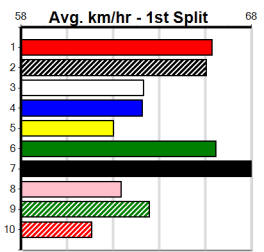

SPORTSBET FINAL

Distance: 450m, Race Type: Maiden Final, Total Prizemoney: $2,925
1st: $1,950, 2nd: $600, 3rd: $300, 4th: $75

Watchdog Tips: ☐ ☐ ☐ ☐ ☐ Bet:

Form Box	Wgt	Dist	Track	Date	Time	BON	Margin	1st/2nd (Time)	PIR	Checked	Comment	WR	Split 1	S/P	Grade

1

EXAGGERATOR [M]
BD Dog Jan-23 Sire: FERAL FRANKY Dam: PHANTOM MIME
Owner(s): K Boyle
Winning Distances: < 300m (0) 300 - 399m (0) 400 - 499m (0) 500 - 599m (0) 600 - 699m (0) > 700m (0)
Winning Weights:
2nd (4) 35.5 450 SHP R2 10-Feb-25 25.44 24.99 1.5L PROCLIVITY (25.35) M/222 6.70 $1.60 MH

Trainer: Ian Garland (Longlea)

Box History

Bx	1st	2nd	3rd	4th	5th	6th	7th	8th
1								
2								
3								
4		1						
5								
6								
7								
8								

Last 3 wins NOT included above

Prize Best	$520.00
Starts	25.44(4)-10/2/25
Trk/Dts	1-0-1-0
APM	1-0-1-0
	520

2

STUNNED MULLET [M]
BKW Dog Apr-23 Sire: HOUDINI BOY Dam: MY REFLECTION
Owner(s): DARREN AND MICHAEL PULEIO (SYN), D Puleio, M Puleio
Winning Distances: < 300m (0) 300 - 399m (0) 400 - 499m (0) 500 - 599m (0) 600 - 699m (0) > 700m (0)
Winning Weights:
4th (8) 31.7 450 SHP R3 10-Feb-25 26.20 24.99 4.75L LOGISTICAL (25.88) Q/333 6.71 $27.40 MH

Trainer: William Rudd (Heathcote)

Box History

Bx	1st	2nd	3rd	4th	5th	6th	7th	8th
1								
2								
3								
4								
5								
6								
7								
8			1					

Last 3 wins NOT included above

Prize Best	$75.00
Starts	26.20(8)-10/2/25
Trk/Dts	1-0-0-0
APM	1-0-0-0
	75

3

GRAND FROMAGE (NSW)[M]
LTBD Dog Jun-23 Sire: FERNANDO BALE Dam: FARMOR BANGS
Owner(s): J Schrull
Winning Distances: < 300m (0) 300 - 399m (0) 400 - 499m (0) 500 - 599m (0) 600 - 699m (0) > 700m (0)
Winning Weights:
6th (5) 33.6 390 SHP R1 27-Jan-25 24.34 22.23 28.00 MISCLASSIFIED (22.43) M/66 V0 8.86 $4.70 M
4th (7) 33.8 450 SHP R2 10-Feb-25 26.00 24.99 9.50L PROCLIVITY (25.35) M/334 6.82 $11.80 MH

Trainer: Lachlan Scott (Tatura)

Box History

Bx	1st	2nd	3rd	4th	5th	6th	7th	8th
1								
2								
3								
4								
5						1		
6								
7				1				
8								

Last 3 wins NOT included above

Prize Best	$75.00
Starts	26.00(7)-10/2/25
Trk/Dts	2-0-0-0
APM	1-0-0-0
	75

4

SPEAKEASY [M]
BD Dog May-23 Sire: ZAMBORA BROCKIE Dam: AUSPICIOUS QUEEN
Owner(s): D O'brien
Winning Distances: < 300m (0) 300 - 399m (0) 400 - 499m (0) 500 - 599m (0) 600 - 699m (0) > 700m (0)
Winning Weights:
4th (3) 33.9 450 BAL R1 05-Feb-25 26.16 25.25 8.50L ZAMBORA BLISS (25.57) S/565 6.82 $10.90 M
2nd (7) 33.6 450 SHP R3 10-Feb-25 25.94 24.99 1.00L LOGISTICAL (25.88) M/452 6.78 $12.60 MH

Trainer: Ian Garland (Longlea)

Box History

Bx	1st	2nd	3rd	4th	5th	6th	7th	8th
1								
2								
3				1				
4								
5								
6								
7		1						
8								

Last 3 wins NOT included above

Prize Best	$595.00
Starts	25.94(7)-10/2/25
Trk/Dts	2-0-1-0
APM	1-0-1-0
	595

5

WINDORAH [M]
BD Bitch Jun-23 Sire: FERAL FRANKY Dam: JAZZY MINTER
Owner(s): B Mills
Winning Distances: < 300m (0) 300 - 399m (0) 400 - 499m (0) 500 - 599m (0) 600 - 699m (0) > 700m (0)
Winning Weights:
3rd (4) 28.9 390 SHP R2 27-Jan-25 22.92 22.23 6.50L SKY SPRINGER (22.50) M/55 8.93 $34.40 M
3rd (1) 28.9 450 SHP R3 10-Feb-25 25.94 24.99 1.00L LOGISTICAL (25.88) S/661 6.93 $16.60 MH

Trainer: Barry Mills (Baddaginnie)

Box History

Bx	1st	2nd	3rd	4th	5th	6th	7th	8th
1			1					
2								
3								
4			1					
5								
6								
7								
8								

Last 3 wins NOT included above

Prize Best	$520.00
Starts	25.94(1)-10/2/25
Trk/Dts	2-0-0-2
APM	1-0-0-1
	520