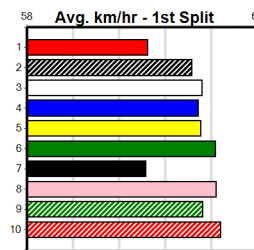

ONE MORE RACE TO GO

Distance: 390m, Race Type: Grade 5, Total Prizemoney: $2,925
1st: $1,950, 2nd: $600, 3rd: $300, 4th: $75

Watchdog Tips:

Bet:

Table with columns: Form Box, Wgt, Dist, Track, Date, Time, BON, Margin, 1st/2nd (Time), PIR, Checked, Comment, W/R, Split 1, S/P, Grade

Race 1: ONE KNEE NONI [5]. BE Bitch Feb-22. Sire: SHIMA SHINE, Dam: LILLY PATCH. Trainer: Jordan Formosa (Heathcote). Includes winning distances, weights, and a box history table.

Race 2: NICKLEBY ACTION [5]. BD Dog Nov-21. Sire: FERAL FRANKY, Dam: NICKO DANCER. Trainer: Julie Hall (Dingee). Includes winning distances, weights, and a box history table.

Race 3: ASTON MASSIMO [5]. BD Dog Apr-22. Sire: TOMMY SHELBY, Dam: ASTON MEILLEUR. Trainer: David Condon (Devon Meadows). Includes winning distances, weights, and a box history table.

Race 4: SACHIN [5]. BK Dog Oct-22. Sire: ASTON RUPEE, Dam: SLINKY INKY. Trainer: James Shaw (Northwood). Includes winning distances, weights, and a box history table.

Race 5: ROSE OF SATURN [5]. BK Bitch May-22. Sire: TOMMY SHELBY, Dam: OSAKALAKA. Trainer: Jason Sharp (Lara). Includes winning distances, weights, and a box history table.