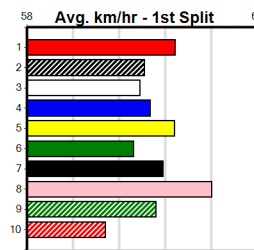

Watchdog Tips:

Bet:

Form Box	Wgt	Dist	Track	Date	Time	BON	Margin	1st/2nd (Time)	PIR	Checked	Comment	WR	Split 1	S/P	Grade

MAGIC TIGERESS [6]

BD Bitch Dec-22 Sire: KINLOCH BRAE Dam: BUFFET DESTROYER
Owner(s): T Johnson Trainer: Greg Johnson (Point Cook)
Winning Distances: < 300m (0) 300 - 399m (2) 400 - 499m (0) 500 - 599m (0) 600 - 699m (0) > 700m (0)
Winning Weights: 26.5(1) 27.2(1)

1st (4)	26.5	390	SHP	R1	12-Dec-24	22.54	21.78	4.75L ASTON FULHAM (22.86)	M/11	.	.	.	8.54	$14.20	M
3rd (1)	26.7	390	SHP	R10	19-Dec-24	22.70	22.10	4.50L WAS HE SLOW (22.39)	M/43	.	.	.	8.66	$2.40	7
3rd (6)	27.2	390	SHP	R2	21-Dec-24	22.70	22.17	6.50L FOUR PIES SAINT (22.25)	M/55	.	.	.	8.59	$16.20	7
8th (7)	27.3	450	SHP	R5	02-Jan-25	26.26	25.51	7.00L TOO COLD (25.79)	Q/266	.	.	.	6.66	$21.70	T3-RW
5th (8)	27.6	390	SHP	R10	09-Jan-25	22.83	22.20	4.75L SHY CABANG (22.51)	M/34	.	.	.	8.82	$2.60	7
4th (2)	26.9	400	GEL	R10	28-Jan-25	23.51	22.32	5.00L WAITING FOR YOU (23.17)	Q/43	.	VO	.	8.90	$7.20	7
ST (-)	27.2	425	BEN	R1	05-Feb-25	24.55	.	13.00 Trial Cleared	M/44	.	3of4	.	.	.	ST
1st (2)	27.2	390	BAL	R2	10-Feb-25	22.68	22.09	1.5L TINKER RAYS (22.78)	M/31	.	SW	.	8.63	$4.60	T3-7

Last 3 wins NOT included above

Bx	1st	2nd	3rd	4th	5th	6th	7th	8th
1		1	2					
2	1			1		1		
3								
4	1						1	1
5								
6			1		1			1
7								1
8					2			1

Prize Best	$2850.00
Starts	26.26(7)-2/1/25
Trk/Dts	16-2-1-3
APM	1-0-0-0 2098

CHICKEN FISH [7]

BK Dog Aug-22 Sire: ASTON RUPEE Dam: IMMINENT REALITY
Owner(s): F Mastropasqua Trainer: Paul Abela (Parwan)
Winning Distances: < 300m (0) 300 - 399m (0) 400 - 499m (1) 500 - 599m (0) 600 - 699m (0) > 700m (0)
Winning Weights: 31.9(1)

3rd (3)	32.2	450	SHP	R2	19-Aug-24	25.40	24.90	2.50L SOLO MAN (25.25)	M/333	.	.	.	6.72	$4.60	M
5th (4)	32.0	460	GEL	R2	23-Aug-24	26.61	25.80	2.75L GO PIKACHU (26.43)	M/677	.	.	.	6.84	$2.00	M
6th (6)	32.4	595	SAP	R2	16-Sep-24	35.96	34.89	10.00 ASTON MONITOR (35.28)	M/8777	.	V10	.	10.13	$1.80	RW
2nd (8)	32.6	460	GEL	R2	22-Nov-24	26.02	25.89	1.5L HONEY BUNNY (25.93)	M/322	.	.	.	6.74	$2.30	M
1st (4)	31.9	460	GEL	R9	28-Nov-24	26.06	25.69	0.75L PAW URSULA (26.11)	Q/222	.	.	.	6.74	$2.10	RW
4th (7)	32.0	515	SAN	R1	12-Dec-24	30.09	29.22	4.75L DOONGALLA SHANE (29.75)	M/4444	.	.	.	5.22	$6.00	7
8th (5)	32.0	515	SAN	R1	19-Dec-24	30.50	29.48	9.00L SHIMA BLUSH (29.90)	M/4688	.	SW	.	5.27	$6.40	7

Last 3 wins NOT included above

Bx	1st	2nd	3rd	4th	5th	6th	7th	8th
1								
2								
3			1					
4	1				1			
5								1
6						1		
7				1				
8		1						

Prize Best	$2880.00
Starts	25.40(3)-19/8/24
Trk/Dts	7-1-1-1
APM	1-0-0-1 1676