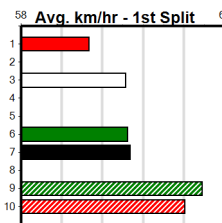

Shepparton

13 RACES TODAY

Distance: 390m, Race Type: Maiden, Total Prizemoney: $2,535
1st: $1,680, 2nd: $520, 3rd: $260, 4th: $75

1

10:55AM

(VIC time)

Watchdog Tips:

0 0 0 0

Bet:

Form Box Weight Dist Track Date Time BON Margin 1st/2nd (Time) PIR Checked Comment W/R Split 1 S/P Grade

1 KURNAI BOLT [M]
BK D Jun-23 ASTON RUPEE GUNAI REBEL
Trainer: Andrea Chapple (Exford)
3rd (3) 30.8 390 SHP R1 17-Feb-25 22.72 21.72 1.00LASSAULT STRIKE (22.66) S/53 . . . . 8.95 $1.30 M

Winning Boxes

1	2	3	4	5	6	7	8
Prize							
Best							
Starts							
Trk/Dst							
APM							

2 VOODOO PRINCE [M]
BK D Feb-23 ASTON RUPEE PECHEY'S BABE
Trainer: Julie Chilcott (Heathcote)
Owner(s): Greysynd Racing (SYN), W Owen, J Chilcott, A Long

Winning Boxes

1	2	3	4	5	6	7	8
Prize							
Best							
Starts							
Trk/Dst							
APM							

3 PELICAN'S SUNDAY [M]
RFW D Dec-22 KOBLENZ MEPUNGA GRACE
Trainer: Christopher Williams (Wangaratta)
4th (8) 30.9 390 SHP R2 17-Feb-25 22.81 21.72 6.50LDAD'S SURPRISE (22.36) S/55 . . . . 8.80 $1.90 M

Winning Boxes

1	2	3	4	5	6	7	8
Prize							
Best							
Starts							
Trk/Dst							
APM							

4 MAGIC FLUX [M]
BK D Mar-23 WEST ON AUGIE HOPE'S THUNDER
Trainer: Lachlan Scott (Tatura)
Owner(s): Magical Speed (SYN), T Johnson, E Scott, L Scott

Winning Boxes

1	2	3	4	5	6	7	8
Prize							
Best							
Starts							
Trk/Dst							
APM							

5 GREYSYND MAGIC [M]
RF B May-23 HOUDINI BOY BACK TO BOSS
Trainer: Michael Chilcott (Heathcote)
Owner(s): Greysynd Racing (SYN), W Owen, J Chilcott, A Long

Winning Boxes

1	2	3	4	5	6	7	8
Prize							
Best							
Starts							
Trk/Dst							
APM							

6 NO MAGPIES [M]
BK B Mar-23 HARD STYLE RICO MAGGIE PIE
Trainer: Jordan Formosa (Heathcote)
2nd (4) 28.3 300 HVL R2 29-Jan-25 17.46 17.09 0.25LLIKE A BLAZE (17.45) M/2 . . . . 4.15 $3.90 M
7th (6) 28.1 390 SHP R1 06-Feb-25 23.24 22.15 9.00LSANDY CHEEK (22.64) M/24 . . . . 8.68 $30.60 T3-M
6th (1) 28.1 300 HVL R1 12-Feb-25 17.56 16.75 8.50LWHIZBANG JOSIE (16.98) S/6 . . . . 4.37 $3.50 M
7th (5) 28.0 390 SHP R3 20-Feb-25 23.39 22.21 12.00LBOSTON LEGAL (22.55) M/67 . . . . 8.82 $22.10 T3-M

Winning Boxes

1	2	3	4	5	6	7	8
Prize							
Best							
Starts							
Trk/Dst							
APM							

7 GUACAMOLE IRISH [M]
BK D Mar-23 HARD STYLE RICO MAGGIE PIE
Trainer: Jordan Formosa (Heathcote)
2nd (5) 31.7 390 SHP R1 30-Jan-25 22.91 22.30 5.50L SOCKS AND SLIDES (22.56) M/23 . . . . 8.56 $25.00 M
4th (2) 31.7 390 SHP R2 06-Feb-25 22.82 22.15 3.00LBULLSEYE BOB (22.62) S/43 . . . . 8.82 $9.60 T3-M
3rd (4) 31.7 390 SHP R2 17-Feb-25 22.61 21.72 3.75LDAD'S SURPRISE (22.36) S/43 . . . . 8.73 $25.20 M
3rd (5) 32.2 390 SHP R2 20-Feb-25 22.73 22.21 3.75LASTON NITRO (22.47) S/33 . . . . 8.73 $3.00 T3-M

Winning Boxes

1	2	3	4	5	6	7	8
Prize							
Best							
Starts							
Trk/Dst							
APM							

8 VALLETTA PEARL [M]
BE B May-23 KOBLENZ VALLETTA MIST
Trainer: Roselyn Nicholls (Eaglehawk)
Owner(s): NICHOLLS TWO (SYN), J Nicholls, R Nicholls

Winning Boxes

1	2	3	4	5	6	7	8
Prize							
Best							
Starts							
Trk/Dst							
APM							

9 TWILIGHT RUSTY [M] Res.
BD D Feb-23 KOBLENZ TWILIGHT CONNIE
Trainer: Steven Vantaarling (Tallygaroopna)
5th (6) 28.3 390 SHP R2 17-Feb-25 22.93 21.72 8.50LDAD'S SURPRISE (22.36) S/24 . . . . 8.52 $45.70 M

Winning Boxes

1	2	3	4	5	6	7	8
Prize							
Best							
Starts							
Trk/Dst							
APM