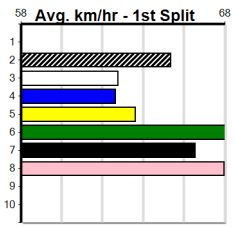

Shepparton

SPORTSBET HT1 (1-4 WINS)

Distance: 390m, Race Type: Restricted Win Heat, Total Prizemoney: $2,925
1st: $1,950, 2nd: $600, 3rd: $300, 4th: $75

3

11:27AM

(VIC time)

Watchdog Tips: **0 0 0 0** Bet: .

Form Box Weight Dist Track Date Time BON Margin 1st/2nd (Time) PIR Checked Comment W/R Split 1 S/P Grade

1 ROY KENT (NSW)[5]
BEF D Dec-22 ASTON RUPEE AURORA BLUE
Trainer: Anthony Azzopardi (Rowsley)
1st (8) 30.3 320 WAG R11 18-Oct-24 18.75 18.14 1.5LIN THE KLONDIKE (18.86) . $1.60 5
1st (5) 30.9 320 WAG R10 01-Nov-24 18.30 18.09 7.00LREV ON GRUBBY (18.80) . $2.40 5
3rd (7) 30.8 400 WAG R2 08-Nov-24 23.19 22.79 4.25LASTON GLEAM (22.88) . $2.20 5H
4th (1) 30.8 320 WAG R11 15-Nov-24 18.59 18.03 6.00LWESTSIDE BLISS (18.16) 0 $2.10 X45
Owner(s): C Ellis

Winning Boxes

1	2	3	4	5	6	7	8
				1	1		1
Prize	$18,700.00						
Best	FSH						
Starts	6-4-0-1						
Trk/Dst	0-0-0-0						
APM	$7855						

2 DELICIOUS (NSW)[7]
RF D May-23 FERAL FRANKY MEPUNGA FRANKIE
Trainer: Stephen Brincat (Albanvale)
7th (2) 34.1 525 MEA R1 18-Jan-25 30.99 29.41 14.00LSHIMA TIME (30.06) M/5677 . . . 5.17 $8.30 7
2nd (4) 34.7 460 GEL R7 31-Jan-25 26.21 25.93 1.25LASTON PRATT (26.13) M/111 . . SW . 6.66 $1.80 X67
2nd (1) 35.4 450 BAL R2 05-Feb-25 25.47 25.25 0.75LFADE TO BLACK (25.42) Q/111 . . . 6.59 $3.20 X67
2nd (5) 35.1 400 GEL R9 14-Feb-25 22.72 22.21 3.5LHEAVY HAULAGE (22.49) Q/22 . . . 8.52 $5.30 X67
Owner(s): S Brincat

Winning Boxes

1	2	3	4	5	6	7	8
1							
Prize	$4,295.00						
Best	FSH						
Starts	8-1-4-1						
Trk/Dst	0-0-0-0						
APM	$3692						

ENG WBL 2025-02-20

3 TIGER SHARK [5]
BD D Feb-23 FERAL FRANKY MANILA ROSE
Trainer: Jeffrey Abela (Echuca)
1st (6) 36.4 450 SHP R2 20-Jan-25 25.79 25.19 1.75LSKY SPRINGER (25.89) M/111 . . . 6.83 $2.40 RW
1st (2) 36.7 450 SHP R10 27-Jan-25 25.71 25.20 0.75LATLAS AMAZON (25.76) M/222 . . . 6.77 $2.70 5
2nd (7) 35.9 390 BAL R11 05-Feb-25 22.34 21.80 8.00LAUGUSTUS FINCH (21.80) S/62 . . . 8.49 $40.60 X45
5th (1) 35.3 460 GEL R7 14-Feb-25 26.32 25.71 9.00LFIELD DAY (25.71) M/584 . . . 6.74 $40.10 X45
Owner(s): J Abela

Winning Boxes

1	2	3	4	5	6	7	8
					1	1	1
Prize	$7,865.00						
Best	FSTD						
Starts	8-4-2-0						
Trk/Dst	0-0-0-0						
APM	$6820						

4 IRON BLOOD [6]
BE D Mar-23 BEAST UNLEASHED GRAND NEO
Trainer: Christian Wilk (Tanjil South)
6th (4) 30.2 400 WGL R1 09-Jan-25 24.16 22.59 18.00LMISS BRONX (22.95) M/27 . . . 8.64 $9.60 T3-M
6th (3) 29.4 390 BAL R1 08-Feb-25 23.20 22.06 7.50LLADY BOMBSHELL (22.69) M/57 . . . 8.76 $9.10 M
1st (7) 29.6 350 HVL R2 12-Feb-25 19.61 19.42 2.00LLADY'S MANTLE (19.74) Q/1 . . SW . 6.62 $7.40 M
1st (6) 29.1 300 HVL R4 18-Feb-25 17.10 16.83 1.25LBOOK OF CAPERS (17.18) M/4 . . . 4.04 $1.60 7
Owner(s): Eye Candy (SYN), C Wilk, K Gorman

Winning Boxes

1	2	3	4	5	6	7	8
					1	1	
Prize	$3,115.00						
Best	FSTD						
Starts	14-2-1-2						
Trk/Dst	0-0-0-0						
APM	$2654