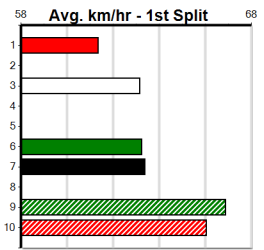

13 RACES TODAY

1
10:55AM

(VIC time)

Distance: 390m, Race Type: Maiden, Total Prizemoney: $2,535
1st: $1,680, 2nd: $520, 3rd: $260, 4th: $75

Watchdog Tips: ☐ ☐ ☐ ☐ ☐ **Bet:**

Form Box	Wgt	Dist	Track	Date	Time	BON	Margin	1st/2nd (Time)	PIR	Checked	Comment	WR	Split 1	S/P	Grade

1

KURNAI BOLT [M]
BK Dog Jun-23 Sire: ASTON RUPEE Dam: GUNAI REBEL Trainer: Andrea Chapple (Exford)
Owner(s): J Martin
Winning Distances: < 300m (0) 300 - 399m (0) 400 - 499m (0) 500 - 599m (0) 600 - 699m (0) > 700m (0)
Winning Weights:
3rd (3) 30.8 390 SHP R1 17-Feb-25 22.72 21.72 1.00L ASSAULT STRIKE (22.66) S/53 8.95 $1.30 M

Bx	1st	2nd	3rd	4th	5th	6th	7th	8th
1								
2								
3			1					
4								
5								
6								
7								
8								

Prize Best $260.00
Starts 22.72(3)-17/2/25
Trk/Dts 1-0-0-1
APM 1-0-0-1 260

Last 3 wins NOT included above

2

VOODOO PRINCE [M]
BK Dog Feb-23 Sire: ASTON RUPEE Dam: PECHEY'S BABE Trainer: Julie Chilcott (Heathcote)
Owner(s): Greysynd Racing (SYN), W Owen, J Chilcott, A Long
Winning Distances: < 300m (0) 300 - 399m (0) 400 - 499m (0) 500 - 599m (0) 600 - 699m (0) > 700m (0)
Winning Weights:

Bx	1st	2nd	3rd	4th	5th	6th	7th	8th
1								
2								
3								
4								
5								
6								
7								
8								

Prize Best $0
Starts FSH
Trk/Dts 0-0-0-0
APM 0-0-0-0 0

Last 3 wins NOT included above

3

PELICAN'S SUNDAY [M]
RFW Dog Dec-22 Sire: KOBLENZ Dam: MEPUNGA GRACE Trainer: Christopher Williams (Wangaratta)
Owner(s): M Alexander
Winning Distances: < 300m (0) 300 - 399m (0) 400 - 499m (0) 500 - 599m (0) 600 - 699m (0) > 700m (0)
Winning Weights:
4th (8) 30.9 390 SHP R2 17-Feb-25 22.81 21.72 6.50L DAD'S SURPRISE (22.36) S/55 8.80 $1.90 M

Bx	1st	2nd	3rd	4th	5th	6th	7th	8th
1								
2								
3								
4								
5								
6								
7								
8				1				

Prize Best $75.00
Starts 22.81(8)-17/2/25
Trk/Dts 1-0-0-0
APM 1-0-0-0 75

Last 3 wins NOT included above

4

MAGIC FLUX [M]
BK Dog Mar-23 Sire: WEST ON AUGIE Dam: HOPE'S THUNDER Trainer: Lachlan Scott (Tatura)
Owner(s): Magical Speed (SYN), T Johnson, E Scott, L Scott
Winning Distances: < 300m (0) 300 - 399m (0) 400 - 499m (0) 500 - 599m (0) 600 - 699m (0) > 700m (0)
Winning Weights:

Bx	1st	2nd	3rd	4th	5th	6th	7th	8th
1								
2								
3								
4								
5								
6								
7								
8								

Prize Best $0
Starts FSH
Trk/Dts 0-0-0-0
APM 0-0-0-0 0

Last 3 wins NOT included above

5

GREYSYND MAGIC [M]
RF Bitch May-23 Sire: HOUDINI BOY Dam: BACK TO BOSS Trainer: Michael Chilcott (Heathcote)
Owner(s): Greysynd Racing (SYN), W Owen, J Chilcott, A Long
Winning Distances: < 300m (0) 300 - 399m (0) 400 - 499m (0) 500 - 599m (0) 600 - 699m (0) > 700m (0)
Winning Weights:

Bx	1st	2nd	3rd	4th	5th	6th	7th	8th
1								
2								
3								
4								
5								
6								
7								
8								

Prize Best $0
Starts FSH
Trk/Dts 0-0-0-0
APM 0-0-0-0 0

Last 3 wins NOT included above