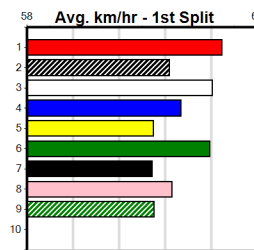

ONE MORE RACE TO GO

Distance: 390m, Race Type: Grade 5, Total Prizemoney: $2,925
1st: $1,950, 2nd: $600, 3rd: $300, 4th: $75

Watchdog Tips:

Bet:

Table with columns: Form Box, Wgt, Dist, Track, Date, Time, BON, Margin, 1st/2nd (Time), PIR, Checked, Comment, W/R, Split 1, S/P, Grade

Race 1: NEED A PILOT [5]. Dog: G Miltois. Sire: TOMMY SHELBY, Dam: FLORAL LACE. Trainer: Robert Pallotta (Ripplebrook). Includes winning distances, weights, race results, and box history.

Race 2: SHIMA STRIPE [5]. Dog: C Fahey. Sire: SHIMA SHINE, Dam: SWIFT CURRENT. Trainer: Billy Galea (Rockbank). Includes winning distances, weights, race results, and box history.

Race 3: CINNABAR ICON [5]. Dog: M Sullivan. Sire: ASTON DEE BEE, Dam: TIME NO MONEY. Trainer: Robert Sullivan (Shepparton East). Includes winning distances, weights, race results, and box history.

Race 4: MY OPIE [5]. Dog: L Bean. Sire: MY REDEEMER, Dam: HARPER'S GIRL. Trainer: Debbie Bewley (Pentland Hills). Includes winning distances, weights, race results, and box history.

Race 5: HALEIGH VELLA [5]. Dog: V Giles. Sire: SHIMA SHINE, Dam: IT'S A DIVA. Trainer: Peter Bartlett (Bamawm). Includes winning distances, weights, race results, and box history.