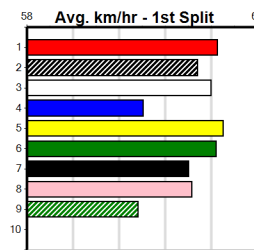

10

Box History

SHEPPARTON CLASSIC HT1

Distance: 450m, Race Type: S/E Heat, Total Prizemoney: \$3,360
1st: \$2,250, 2nd: \$690, 3rd: \$345, 4th: \$75

7

12:31PM

(VIC time)

Watchdog Tips: