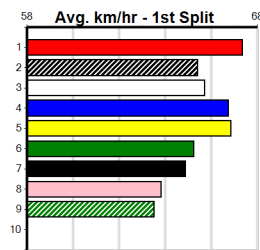

Winning Distances: < 300m (0) 300 - 399m (0) 400 - 499m (0) 500 - 599m (0) 600 - 699m (0) > 700m (0)
Winning Weights:

Box History

SHEPP CITY FENCING

Distance: 390m, Race Type: Mixed 4/5, Total Prizemoney: \$3,360
1st: \$2,250, 2nd: \$690, 3rd: \$345, 4th: \$75