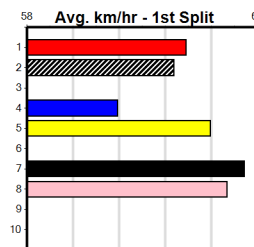

SHEPPARTON MATCH MAKERS HT1

5

Distance: 450m, Race Type: S/E Heat, Total Prizemoney: $3,360
1st: $2,250, 2nd: $690, 3rd: $345, 4th: $75

11:59AM

(VIC time)

Watchdog Tips:

Bet:

Form Box	Wgt	Dist	Track	Date	Time	BON	Margin	1st/2nd (Time)	PIR	Checked	Comment	WR	Split 1	S/P	Grade

1

ULTIMATE LEXI [7]
BK Bitch Dec-22 Sire: ASTON RUPEE Dam: ALBIES CRUISER
Owner(s): F Andrighetto Trainer: Brad Sands (Pakenham)
Winning Distances: < 300m (0) 300 - 399m (0) 400 - 499m (1) 500 - 599m (0) 600 - 699m (0) > 700m (0)
Winning Weights: 28.2(1)
3rd (4) 28.4 515 SAP R1 30-Dec-24 30.78 29.30 3.25L AFTERSHOCK (30.55) M/1154 . . . . 5.06 $9.60 M
3rd (8) 27.9 515 SAP R1 06-Jan-25 30.52 29.37 8.00L WHATEVER JACK (29.99) M/2334 . . . . 5.17 $3.90 M
4th (4) 27.6 595 SAP R4 13-Jan-25 35.24 34.13 3.75L WHATEVER JUNIOR (34.98) M/2344 . . . . 9.50 $19.40 RW
5th (2) 28.0 435 SLE R4 19-Jan-25 25.68 24.33 9.50L ACE GEM (25.02) Q/155 . . . . 5.24 $16.60 MH
4th (4) 28.0 460 WGL R1 23-Jan-25 26.56 25.75 6.00L IRISH PADDY (26.16) Q/134 . . . . 6.51 $14.70 T3-M
4th (1) 28.0 525 MEP R1 29-Jan-25 31.50 30.07 14.00 NEW HEIGHTS (30.58) Q/1134 . . . . 5.20 $14.10 RW
1st (8) 28.2 435 SLE R3 05-Feb-25 25.34 24.64 0.75L BLACK SMILEY (25.39) M/111 . . . SW 5.37 $7.90 T3-M
6th (4) 28.7 595 SAP R4 10-Feb-25 35.46 34.25 8.50L NEW HEIGHTS (34.90) Q/1566 . . . . 9.36 $25.30 RW
Last 3 wins NOT included above

Box History

Bx	1st	2nd	3rd	4th	5th	6th	7th	8th
1								
2								
3			1		1			
4				1				
5								
6					2			
7							1	
8	1							1

Prize Best	$3205.00
Starts	FSH
Trk/Dts	20-1-2-4
APM	0-0-0-0
	2592

2

HAPPY INTENTION [6]
BK Bitch Feb-23 Sire: FERAL FRANKY Dam: MILLY ROCKS
Owner(s): O'Neill Racing (SYN), T O'Neill, T O'Neill, M O'Neill Trainer: Tom O'Neill (Pearcedale)
Winning Distances: < 300m (0) 300 - 399m (0) 400 - 499m (2) 500 - 599m (0) 600 - 699m (0) > 700m (0)
Winning Weights: 27.7(1) 28.0(1)
6th (3) 27.9 515 SAP R2 18-Nov-24 30.80 29.43 14.00 JULY SHE LIED (29.86) M/666 . . . . 5.29 $68.20 MH
1st (1) 27.7 460 WGL R1 05-Dec-24 26.25 25.97 1.00L PAGODA GROWLER (26.32) Q/111 . . . SW 6.60 $2.00 M
1st (8) 28.0 460 GEL R7 10-Dec-24 26.28 25.99 0.75L READY TO STAGGER (26.32) M/111 . . . . 6.68 $1.90 7
3rd (4) 28.0 510 SLE R7 18-Dec-24 29.56 29.05 7.50L ELLE GEM (29.05) S/333 . . . . 9.45 $8.40 T3-RW
7th (7) 28.4 515 SAP R9 23-Dec-24 30.67 29.71 5.00L NOSEY BLUEY (30.33) M/1111 . . . . 5.17 $20.60 X67
3rd (1) 28.2 515 SAP R9 30-Dec-24 30.16 29.30 6.50L CLONCURRY GOLD (29.73) M/2223 . . . SW 5.16 $28.20 X67
5th (2) 28.4 515 SAP R9 06-Jan-25 30.59 29.37 11.00 ON THE LOOSE (29.84) Q/2355 . . . . 5.14 $13.70 X67H
3rd (3) 28.4 545 BAL R5 20-Jan-25 31.87 31.75 2.00L ROTHWELL PAUL (31.75) M/2112 . . . . 6.79 $4.70 X67
Last 3 wins NOT included above

Box History

Bx	1st	2nd	3rd	4th	5th	6th	7th	8th
1	1		2		1			
2					1			
3			1			1		
4			1		1			
5					1			
6								
7								1
8	1							

Prize Best	$3000.00
Starts	FSH
Trk/Dts	12-2-0-4
APM	0-0-0-0
	1905

3

*** VACANT BOX ***
Sire: Dam:
Owner(s): Trainer:
Winning Distances: < 300m (0) 300 - 399m (0) 400 - 499m (0) 500 - 599m (0) 600 - 699m (0) > 700m (0)
Winning Weights:
Box History