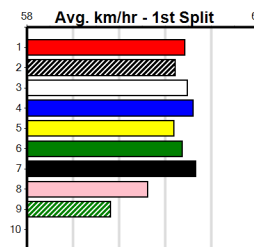

Distance: 390m, Race Type: Mixed 6/7, Total Prizemoney: $2,925
1st: $1,950, 2nd: $600, 3rd: $300, 4th: $75

Watchdog Tips:

Bet:

Form Box	Wgt	Dist	Track	Date	Time	BON	Margin	1st/2nd (Time)	PIR	Checked	Comment	WR	Split 1	S/P	Grade

BEND YOUR EAR [6]

BK Dog Feb-22 Sire: FERNANDO BALE Dam: TIME TO TALK Trainer: Martin Galea (Sunshine North)

Owner(s): A Galea
Winning Distances: < 300m (0) 300 - 399m (0) 400 - 499m (2) 500 - 599m (0) 600 - 699m (0) > 700m (0)
Winning Weights: 32.7(1) 32.8(1)

4th (4)	33.6	450	SHP	R5	09-Dec-24	25.68	25.03	9.00L TALK IS CHEAP (25.09)	M/444	.	.	.	6.65	$55.70	X67F
3rd (1)	33.2	400	GEL	R3	20-Dec-24	23.04	22.43	2.50L RINGWALD (22.87)	M/33	.	.	.	8.62	$4.80	X67
5th (6)	33.2	400	GEL	R10	27-Dec-24	23.40	22.48	10.00 LEVIATHAN (22.73)	S/86	.	.	.	8.86	$7.50	X67
3rd (1)	33.4	460	GEL	R7	31-Dec-24	26.27	25.89	5.50L GRACE'S ENTITY (25.89)	Q/222	.	.	.	6.61	$8.70	X67
5th (4)	33.4	400	GEL	R10	14-Jan-25	23.11	22.48	7.00L PUGSLEY (22.62)	M/55	.	.	.	8.66	$12.20	6G
5th (6)	33.6	400	GEL	R11	28-Jan-25	23.19	22.32	7.50L BLAZING RIOT (22.68)	S/34	.	.	.	8.57	$4.30	6G
3rd (3)	33.6	460	GEL	R7	04-Feb-25	26.71	26.46	3.75L KING CHERRY (26.46)	M/223	.	.	.	6.73	$4.60	X67
3rd (3)	33.2	400	GEL	R10	15-Feb-25	22.85	22.48	5.50L MY BOY PARKER (22.48)	M/33	.	.	.	8.64	$6.60	RW

Last 3 wins NOT included above

1st (2)	32.8	400	GEL	R2	14-Jun-24	22.79	22.54	0.50L FABIO GIBLET (22.82)	Q/12	.	.	.	8.41	$2.90	M
1st (5)	32.7	400	GEL	R9	28-Jun-24	22.67	22.38	0.75L MISS MILLIE (22.71)	M/22	.	.	.	8.37	$5.00	7

Box History

Bx	1st	2nd	3rd	4th	5th	6th	7th	8th
1	1	1	4					
2	1	1			3		1	
3			2			1		
4				2	1			
5	1							
6		2	1		3		1	
7		1	1				1	
8			2					

Prize Best Starts					$8460.00			FSTD
Trk/Dts					30-2-5-10			0-0-0-0
APM					2600			

ASSAULT STRIKE [7]

BK Dog May-22 Sire: LK'S CRUSHN IT Dam: MISS BOOMING Trainer: Jordan Formosa (Heathcote)

Owner(s): S Arter
Winning Distances: < 300m (0) 300 - 399m (1) 400 - 499m (0) 500 - 599m (0) 600 - 699m (0) > 700m (0)
Winning Weights: 31.6(1)

3rd (2)	30.7	390	SHP	R1	23-Dec-24	22.69	22.17	1.75L TURBO TERROR (22.59)	Q/22	.	VO	.	8.55	$31.40	M
2nd (5)	31.0	390	SHP	R3	02-Jan-25	22.93	22.20	7.00L PAW CALGARY (22.47)	Q/32	.	.	.	8.63	$9.60	T3-M
2nd (1)	31.4	390	SHP	R1	06-Jan-25	22.86	22.07	1.75L GOT A HABIT (22.75)	Q/22	.	.	.	8.53	$3.00	M
2nd (7)	31.4	390	SHP	R1	09-Jan-25	22.52	22.20	0.25L KRUGER ICON (22.51)	M/11	.	.	.	8.60	$3.50	M
8th (3)	31.8	425	BEN	R3	15-Jan-25	25.85	24.09	17.00 ULTIMATE BLEND (24.67)	M/788	.	VO	.	6.93	$4.90	M
ST (-)	31.5	390	SHP		10-Feb-25	22.92		10.00 Trial Cleared	M/33	.	3of4	.	.	.	ST
8th (1)	31.8	300	HVL	R1	14-Feb-25	17.74	16.83	10.00 ELLEN ROSE (17.04)		.	.	.	.	$9.70	T3-M
1st (4)	31.6	390	SHP	R1	17-Feb-25	22.66	21.72	0.50L MAGIC SOCK (22.68)	M/31	.	SW	.	8.65	$9.00	M

Last 3 wins NOT included above

Prize Best Starts					$3460.00			
Trk/Dts					22.52(7)-9/1/25			11-1-3-2
APM					5-1-3-1			3040