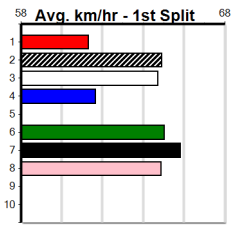

GRV DISTANCE RACING (0-4 WINS)

Distance: 715m, Race Type: Restricted Win, Total Prizemoney: $3,940
1st: $2,640, 2nd: $815, 3rd: $410, 4th: $75

6

8:31PM

(VIC time)

MEPUNGA INFRARED (7) can make mistakes in his races but his best form would prove too strong here. THIS BAD BOY (1) is a very capable stayer and he is drawn to be in the finish. VODKA AND ICE (2) rarely runs a bad race.

Watchdog Tips: **7** **1** **2** **4** **Bet:** Trifecta 1,7/1,2,7/1,2,4,7 ($10 - 125%)