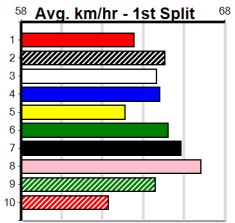

Distance: 595m, Race Type: Mixed 4/5, Total Prizemoney: \$4,445
1st: \$2,990, 2nd: \$920, 3rd: \$460, 4th: \$75

8

9:18PM

(VIC time)

Super keen on MICHIGAN GIRL (2) winning here and if punters can secure a price of \$2.80 or better that would be a nice bet. MAHOGANY (8) holds a class edge and will stay wide throughout from his preferred draw.