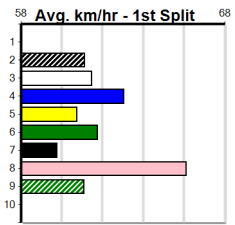

SPORTSBET GO THE BLUE DOG

Distance: 515m, Race Type: Maiden, Total Prizemoney: $2,860
1st: $1,900, 2nd: $590, 3rd: $295, 4th: $75

1
6:40PM
(VIC time)

REGENCY BOY (4) has been racing in much tougher maiden races and looks suited to a race of this nature. ESTHER'S JAKIT (2) has been placed in 8 of 12 and is drawn to settle on the speed.
HANDSOME RATIO (1) is bred to have some talent.

Watchdog Tips: **4** **2** **1** **3** **Bet:** **Win 4**

Form	Box	Weight	Dist	Track	Date	Time	BON	Margin	1st/2nd (Time)	PIR	Checked	Comment	W/R	Split 1	S/P	Grade
1																
HANDSOME RATIO [M] <i>Nicely bred type, watch betting moves.</i>																
RF	D				Aug-23											
Trainer: Andrew Broadley (Aspendale) GOLDEN RATIO $4.00																
Owner(s): A Broadley																
<table border="1"> <thead> <tr><th colspan="8">Winning Boxes</th></tr> <tr><th>1</th><th>2</th><th>3</th><th>4</th><th>5</th><th>6</th><th>7</th><th>8</th></tr> </thead> <tbody> <tr><td>Prize</td><td></td><td></td><td></td><td></td><td></td><td></td><td></td></tr> <tr><td>Best</td><td></td><td></td><td></td><td></td><td></td><td></td><td></td></tr> <tr><td>Starts</td><td></td><td></td><td></td><td></td><td></td><td></td><td></td></tr> <tr><td>Trk/Dst</td><td></td><td></td><td></td><td></td><td></td><td></td><td></td></tr> <tr><td>APM</td><td></td><td></td><td></td><td></td><td></td><td></td><td></td></tr> </tbody> </table>																
2																
ESTHER'S JAKIT (NSW)[M] <i>Drawn to settle on the speed, major player.</i>																
BK	B				May-22											
Trainer: Andrew Wood (Nambrook) BOOK OF LUCK $5.00																
Owner(s): J Dihm																
<table border="1"> <thead> <tr><th colspan="8">Winning Boxes</th></tr> <tr><th>1</th><th>2</th><th>3</th><th>4</th><th>5</th><th>6</th><th>7</th><th>8</th></tr> </thead> <tbody> <tr><td>Prize</td><td></td><td></td><td></td><td></td><td></td><td></td><td></td></tr> <tr><td>Best</td><td></td><td></td><td></td><td></td><td></td><td></td><td></td></tr> <tr><td>Starts</td><td></td><td></td><td></td><td></td><td></td><td></td><td></td></tr> <tr><td>Trk/Dst</td><td></td><td></td><td></td><td></td><td></td><td></td><td></td></tr> <tr><td>APM</td><td></td><td></td><td></td><td></td><td></td><td></td><td></td></tr> </tbody> </table>																
3																
HERO BLUES (NSW)[M] <i>Drawn better today, could be the big improver.</i>																
BE	D				Nov-22											
Trainer: Lachlan Scott (Tatura) FARMOR BANGS $9.00																
Owner(s): J Schroll																
<table border="1"> <thead> <tr><th colspan="8">Winning Boxes</th></tr> <tr><th>1</th><th>2</th><th>3</th><th>4</th><th>5</th><th>6</th><th>7</th><th>8</th></tr> </thead> <tbody> <tr><td>Prize</td><td></td><td></td><td></td><td></td><td></td><td></td><td></td></tr> <tr><td>Best</td><td></td><td></td><td></td><td></td><td></td><td></td><td></td></tr> <tr><td>Starts</td><td></td><td></td><td></td><td></td><td></td><td></td><td></td></tr> <tr><td>Trk/Dst</td><td></td><td></td><td></td><td></td><td></td><td></td><td></td></tr> <tr><td>APM</td><td></td><td></td><td></td><td></td><td></td><td></td><td></td></tr> </tbody> </table>																
4																
REGENCY BOY [M] <i>Been racing in tougher maidens, go close.</i>																
BK	D				May-23											
Trainer: Angela Langton (Anakie) SUNTORY ROSE $3.80																
Owner(s): CHAMPAGNE PTN (SYN), S Smith, A Langton																
<table border="1"> <thead> <tr><th colspan="8">Winning Boxes</th></tr> <tr><th>1</th><th>2</th><th>3</th><th>4</th><th>5</th><th>6</th><th>7</th><th>8</th></tr> </thead> <tbody> <tr><td>Prize</td><td></td><td></td><td></td><td></td><td></td><td></td><td></td></tr> <tr><td>Best</td><td></td><td></td><td></td><td></td><td></td><td></td><td></td></tr> <tr><td>Starts</td><td></td><td></td><td></td><td></td><td></td><td></td><td></td></tr> <tr><td>Trk/Dst</td><td></td><td></td><td></td><td></td><td></td><td></td><td></td></tr> <tr><td>APM</td><td></td><td></td><td></td><td></td><td></td><td></td><td></td></tr> </tbody> </table>																
5																
GO FLASH GO [M] <i>Will be better for the experience gained on debut.</i>																
BK	D				Feb-23											
Trainer: Garry Condon (Hampton Park) FLYRITE $10.00																
Owner(s): V Mardirossian																
<table border="1"> <thead> <tr><th colspan="8">Winning Boxes</th></tr> <tr><th>1</th><th>2</th><th>3</th><th>4</th><th>5</th><th>6</th><th>7</th><th>8</th></tr> </thead> <tbody> <tr><td>Prize</td><td></td><td></td><td></td><td></td><td></td><td></td><td></td></tr> <tr><td>Best</td><td></td><td></td><td></td><td></td><td></td><td></td><td></td></tr> <tr><td>Starts</td><td></td><td></td><td></td><td></td><td></td><td></td><td></td></tr> <tr><td>Trk/Dst</td><td></td><td></td><td></td><td></td><td></td><td></td><td></td></tr> <tr><td>APM</td><td></td><td></td><td></td><td></td><td></td><td></td><td></td></tr> </tbody> </table>																
6