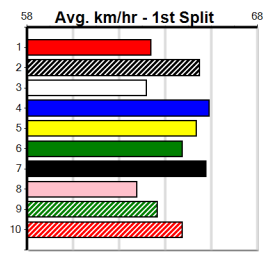

LAUNCHING PAD TICKETS ON SALE NOW

Distance: 515m, Race Type: Grade 5 No Penalty, Total Prizemoney: $3,340
1st: $2,230, 2nd: $690, 3rd: $345, 4th: $75

Tough race but when in doubt this track in distance better to go with inside draws so edge goes to HUMBLE ETHICS (1) who is drawn to settle closer than usual and he could be a nice each way price. CRUISING JAMIE (2) once full balanced has a motor

Watchdog Tips: 1 2 3 4 **Bet:** Box Trifecta 1,2,3,4 ($10 for 41.67%)

Form Box Wgt Dist Track Date Time BON Margin 1st/2nd (Time) PIR Checked Comment W/R Split 1 S/P Grade

HUMBLE ETHICS (NSW)[5] Drawn to settle close than usual, value tip $8.00

BD Dog Jun-22 Sire: WOW Dam: CLASSY ETHICS Trainer: Michael Chilcott (Heathcote)

Owner(s): M Pitman

Winning Distances: < 300m (0) 300 - 399m (1) 400 - 499m (1) 500 - 599m (2) 600 - 699m (0) > 700m (0)

Winning Weights: 31.0(1) 31.6(1) 32.5(1) 32.6(1)

3rd (6)	32.8	350	GBN	R11	27-Dec-24	20.05	19.64	1.00L	BIG TED (19.97)	663	663	.	.	.	$16.00	5
3rd (8)	32.4	400	DUB	R10	04-Jan-25	23.09	22.73	3.5L	FUSION ROGUE (22.84)	443	443	9.25	.	.	$34.00	5
3rd (5)	32.1	440	GBN	R8	06-Jan-25	25.35	24.85	6.00L	ORSON JIMMY (24.95)	7743	7743	.	.	.	$4.40	NG
2nd (2)	32.1	516	DUB	R9	11-Jan-25	30.56	30.12	6.50L	ME STYLE (30.12)	55332	55332	4.87	.	.	$2.30	XM5
1st (5)	32.5	525	MEP	R10	22-Jan-25	30.42	29.86	1.75L	SUPER TONE (30.53)	M/3321	.	.	.	.	$10.40	5
2nd (1)	32.5	500	BEN	R8	31-Jan-25	28.59	27.78	12.00	CANYA ALL UP (27.78)	Q/233	.	.	.	.	$19.60	RWH
4th (3)	32.5	515	SAN	R2	06-Feb-25	29.97	29.33	5.00L	ASTON AMISHA (29.62)	M/8444	.	.	.	.	$71.20	RWF
6th (6)	32.5	545	BAL	R8	12-Feb-25	31.49	30.84	9.50L	FLED THE SCENE (30.84)	M/6556	.	.	.	.	$20.80	X45

Last 3 wins NOT included above

1st (1)	31.0	324	RIS	R1	05-Mar-24	17.78	17.26	0.75L	MIGHTY TROJAN (17.82)	222	222	7.10	.	.	$4.00	M
1st (1)	31.6	440	GBN	R5	22-Apr-24	24.98	24.70	0.75L	MISS INSIGHT (25.02)	733	733	.	.	.	$3.80	5
1st (4)	32.6	527	GUN	R1	02-Jun-24	30.68	29.77	1.00L	DAWN'S SISTER (30.75)	631	631	3.85	.	.	$2.70	5

Box History

Bx	1st	2nd	3rd	4th	5th	6th	7th	8th
1	2	2	1	1	2			
2	2	2	1	1	1			
3	1	3	1	1	1			
4	1				1			
5	1		1	1	3			
6		2	1	2	1			
7		2	1	1	1			
8			2	1	1			

Prize Best Starts Trk/Dts APM

$16685.00
29.97(3)-6/2/25
40-4-7-11
1-0-0-0
6609