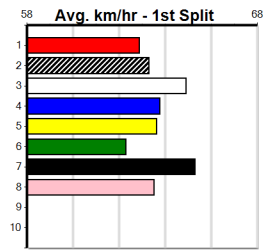

GREYHOUNDS ENTERTAINMENT

3

7:21PM

(VIC time)

Distance: 515m, Race Type: Grade 6, Total Prizemoney: $3,340
1st: $2,230, 2nd: $690, 3rd: $345, 4th: $75

PAW WAVERLY (3) has been racing well in slightly tougher races and looks suited to a race of this nature. MY COOL BREEZE (1) rising is distance and should be on the speed from the outset. SLOW POKE (7) is in good form.

Watchdog Tips: **3** **1** **7** **6** **Bet:** **Box Trifecta 1,3,6,7 ($10 for 41.67%)**

1

MY COOL BREEZE [6] **Rising in distance, settles on the speed, danger.** **$4.80**
BE Bitch Jan-22 Sire: MY REDEEMER Dam: ZERO COOL Trainer: Debra Cumes (Drouin West)
Winning Distances: < 300m (0) 300 - 399m (0) 400 - 499m (2) 500 - 599m (0) 600 - 699m (0) > 700m (0)
Winning Weights: 26.6(1) 26.8(1)
7th (3) 26.8 425 BEN R2 22-Sep-23 24.81 23.75 3.75L INCOMING (24.55) S/766 . . . . . 6.82 $8.00 M
5th (8) 26.7 400 WGL R1 11-Nov-23 23.39 22.40 6.50L NIKITA BALE (22.95) M/44 . . . . . 8.56 $5.70 M
4th (7) 26.3 400 WGL R2 21-Mar-24 23.28 22.63 5.50L CHANCY NANCY/ASTON S/54 . . . . . 8.85 $3.40 M
3rd (1) 25.9 460 WGL R3 30-Mar-24 26.11 25.97 0.50L ENGELKE ROAD (26.09) M/111 . . . . . 6.56 $3.10 M
6th (8) 26.1 425 BEN R1 26-Apr-24 24.93 23.85 11.00L CANYA LIBBY (24.19) Q/456 . . . . . W 6.83 $5.00 M
3rd (2) 26.3 460 WGL R2 13-Aug-24 26.33 25.71 3.00L STAR COMMAND (26.12) M/444 . . . . . 6.87 $3.70 MH
1st (3) 26.8 400 WGL R3 14-Nov-24 23.12 22.72 2.00L NOAH DEAR (23.25) M/42 . . . . . 8.61 $1.80 M
1st (3) 26.6 400 WGL R9 19-Dec-24 22.70 22.68 0.50L SECRETS WITHOUT (22.73) M/32 . . . . . SW 8.52 $3.30 7
Last 3 wins NOT included above

Bx	1st	2nd	3rd	4th	5th	6th	7th	8th
1								
2								
3	2							1
4								
5								
6								
7				1				
8						1	1	

Prize Best	$2470.00
Starts	FSH
Trk/Dts	8-2-0-2
APM	0-0-0-0
	1494

2

GALLOPING DEMI [6] **Versatile, up to this class, place value.** **$10.00**
BK Bitch Sep-22 Sire: BERNARDO Dam: IN ORBIT Trainer: Robert Conway (Bunyip)
Winning Distances: < 300m (0) 300 - 399m (0) 400 - 499m (0) 500 - 599m (2) 600 - 699m (0) > 700m (0)
Winning Weights: 26.4(1) 27.1(1)
7th (7) 26.5 515 SAP R9 09-Dec-24 30.61 29.54 12.00L TALK THAT TALK (29.81) M/5667 . . . . . 5.30 $90.20 X67H
4th (4) 26.9 400 WGL R3 19-Dec-24 23.11 22.68 6.50L BIT COOL (22.68) M/55 . . . . . 8.62 $9.20 7
3rd (2) 26.6 515 SAP R3 23-Dec-24 30.41 29.71 2.25L BLINKED (30.27) M/6454 . . . . . 5.28 $20.10 7
1st (1) 27.1 595 SAP R3 30-Dec-24 35.07 33.97 1.00L STRAIGHT FACTS (35.14) S/3111 . . . . . SW 9.59 $5.90 RW
5th (5) 27.5 595 SAP R2 06-Jan-25 35.54 34.60 13.00L REALITY PIE (34.63) M/4444 . . . . . 9.58 $21.90 RW
8th (4) 27.6 595 SAP R3 13-Jan-25 35.94 34.13 20.00L RING ME LATER (34.55) S/8888 . . . . . SW 9.95 $14.20 RW
5= (1) 28.0 460 WGL R7 30-Jan-25 26.62 25.84 7.00L KING LITTERBUG (26.16) S/442 . . . . . 6.71 $16.50 T3-RW
2nd (4) 27.1 400 WGL R5 14-Feb-25 22.82 22.65 2.50L PEGASUS BALE (22.65) S/74 . . . . . 8.56 $38.10 6G
Last 3 wins NOT included above

Bx	1st	2nd	3rd	4th	5th	6th	7th	8th
1	1							1
2		1	1					1
3					1	1	1	
4	1		1	1	1	1	1	1
5		1	1	1	1	1	1	
6	1		2	1	1	1	1	
7					1	1	1	
8								1

Prize Best	$5785.00
Starts	30.41(2)-23/12/24
Trk/Dts	27-2-2-4
APM	6-0-0-1
	3582