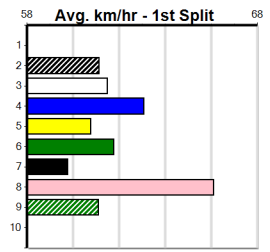

SPORTSBET GO THE BLUE DOG

1

6:40PM

(VIC time)

Distance: 515m, **Race Type:** Maiden, **Total Prizemoney:** $2,860
1st: $1,900, **2nd:** $590, **3rd:** $295, **4th:** $75

REGENCY BOY (4) has been racing in much tougher maiden races and looks suited to a race of this nature. ESTHER'S JAKIT (2) has been placed in 8 of 12 and is drawn to settle on the speed. HANDSOME RATIO (1) is bred to have some talent.

Watchdog Tips: **4** **2** **1** **3** **Bet:** **Win 4**

Form Box	Wgt	Dist	Track	Date	Time	BON	Margin	1st/2nd (Time)	PIR	Checked	Comment	WR	Split 1	S/P	Grade	
1	HANDSOME RATIO [M] $4.00															
	Nicely bred type, watch betting moves.															
	RF Dog Aug-23 Sire: OUT OF RANGE Dam: GOLDEN RATIO															
	Owner(s): A Broadley Trainer: Andrew Broadley (Aspendale)															
	Winning Distances: < 300m (0) 300 - 399m (0) 400 - 499m (0) 500 - 599m (0) 600 - 699m (0) > 700m (0)															
	Winning Weights:															
	<table border="1"> <thead> <tr> <th>Bx</th> <th>1st</th> <th>2nd</th> <th>3rd</th> <th>4th</th> <th>5th</th> <th>6th</th> <th>7th</th> <th>8th</th> </tr> </thead> <tbody> <tr><td>1</td><td></td><td></td><td></td><td></td><td></td><td></td><td></td><td></td></tr> <tr><td>2</td><td></td><td></td><td></td><td></td><td></td><td></td><td></td><td></td></tr> <tr><td>3</td><td></td><td></td><td></td><td></td><td></td><td></td><td></td><td></td></tr> <tr><td>4</td><td></td><td></td><td></td><td></td><td></td><td></td><td></td><td></td></tr> <tr><td>5</td><td></td><td></td><td></td><td></td><td></td><td></td><td></td><td></td></tr> <tr><td>6</td><td></td><td></td><td></td><td></td><td></td><td></td><td></td><td></td></tr> <tr><td>7</td><td></td><td></td><td></td><td></td><td></td><td></td><td></td><td></td></tr> <tr><td>8</td><td></td><td></td><td></td><td></td><td></td><td></td><td></td><td></td></tr> </tbody> </table>															
	Last 3 wins NOT included above															
	<table border="1"> <tr><td>Prize Best</td><td></td><td></td><td></td><td></td><td></td><td></td><td></td><td>$0</td></tr> <tr><td>Starts</td><td></td><td></td><td></td><td></td><td></td><td></td><td></td><td>FSH</td></tr> <tr><td>Trk/Dts</td><td></td><td></td><td></td><td></td><td></td><td></td><td></td><td>0-0-0-0</td></tr> <tr><td>APM</td><td></td><td></td><td></td><td></td><td></td><td></td><td></td><td>0-0-0-0</td></tr> <tr><td></td><td></td><td></td><td></td><td></td><td></td><td></td><td></td><td>0</td></tr> </table>															

2	ESTHER'S JAKIT (NSW)[M] $5.00															
	Drawn to settle on the speed, major player.															
	BK Bitch May-22 Sire: FERNANDO BALE Dam: BOOK OF LUCK															
	Owner(s): J Dihm Trainer: Andrew Wood (Nambrok)															
	Winning Distances: < 300m (0) 300 - 399m (0) 400 - 499m (0) 500 - 599m (0) 600 - 699m (0) > 700m (0)															
	Winning Weights:															
	<table border="1"> <thead> <tr> <th>Bx</th> <th>1st</th> <th>2nd</th> <th>3rd</th> <th>4th</th> <th>5th</th> <th>6th</th> <th>7th</th> <th>8th</th> </tr> </thead> <tbody> <tr><td>1</td><td></td><td></td><td></td><td></td><td></td><td></td><td></td><td></td></tr> <tr><td>2</td><td></td><td>2</td><td>2</td><td></td><td></td><td></td><td></td><td></td></tr> <tr><td>3</td><td></td><td></td><td>1</td><td></td><td></td><td>2</td><td></td><td></td></tr> <tr><td>4</td><td></td><td></td><td></td><td></td><td>1</td><td></td><td></td><td></td></tr> <tr><td>5</td><td></td><td></td><td></td><td></td><td>1</td><td></td><td></td><td></td></tr> <tr><td>6</td><td></td><td></td><td>1</td><td></td><td></td><td></td><td></td><td></td></tr> <tr><td>7</td><td></td><td></td><td>2</td><td></td><td></td><td></td><td></td><td></td></tr> <tr><td>8</td><td></td><td></td><td></td><td></td><td></td><td></td><td></td><td></td></tr> </tbody> </table>															
	Last 3 wins NOT included above															
	<table border="1"> <tr><td>Prize Best</td><td></td><td></td><td></td><td></td><td></td><td></td><td></td><td>$1850.00</td></tr> <tr><td>Starts</td><td></td><td></td><td></td><td></td><td></td><td></td><td></td><td>FSH</td></tr> <tr><td>Trk/Dts</td><td></td><td></td><td></td><td></td><td></td><td></td><td></td><td>12-0-2-6</td></tr> <tr><td>APM</td><td></td><td></td><td></td><td></td><td></td><td></td><td></td><td>0-0-0-0</td></tr> <tr><td></td><td></td><td></td><td></td><td></td><td></td><td></td><td></td><td>1382</td></tr> </table>															

3	HERO BLUES (NSW)[M] $9.00															
	Drawn better today, could be the big improver.															
	BE Dog Nov-22 Sire: BERNARDO Dam: FARMOR BANGS															
	Owner(s): J Schrull Trainer: Lachlan Scott (Tatura)															
	Winning Distances: < 300m (0) 300 - 399m (0) 400 - 499m (0) 500 - 599m (0) 600 - 699m (0) > 700m (0)															
	Winning Weights:															
	<table border="1"> <thead> <tr> <th>Bx</th> <th>1st</th> <th>2nd</th> <th>3rd</th> <th>4th</th> <th>5th</th> <th>6th</th> <th>7th</th> <th>8th</th> </tr> </thead> <tbody> <tr><td>1</td><td></td><td></td><td></td><td></td><td></td><td></td><td></td><td></td></tr> <tr><td>2</td><td></td><td></td><td></td><td></td><td></td><td></td><td></td><td></td></tr> <tr><td>3</td><td></td><td></td><td></td><td></td><td></td><td></td><td></td><td></td></tr> <tr><td>4</td><td></td><td></td><td></td><td></td><td></td><td></td><td></td><td></td></tr> <tr><td>5</td><td></td><td></td><td></td><td></td><td>1</td><td></td><td></td><td>1</td></tr> <tr><td>6</td><td></td><td></td><td></td><td></td><td></td><td></td><td></td><td></td></tr> <tr><td>7</td><td></td><td></td><td>1</td><td>1</td><td></td><td></td><td></td><td></td></tr> <tr><td>8</td><td></td><td></td><td></td><td></td><td></td><td></td><td></td><td></td></tr> </tbody> </table>															
	Last 3 wins NOT included above															
	<table border="1"> <tr><td>Prize Best</td><td></td><td></td><td></td><td></td><td></td><td></td><td></td><td>$420.00</td></tr> <tr><td>Starts</td><td></td><td></td><td></td><td></td><td></td><td></td><td></td><td>FSTD</td></tr> <tr><td>Trk/Dts</td><td></td><td></td><td></td><td></td><td></td><td></td><td></td><td>4-0-0-1</td></tr> <tr><td>APM</td><td></td><td></td><td></td><td></td><td></td><td></td><td></td><td>0-0-0-0</td></tr> <tr><td></td><td></td><td></td><td></td><td></td><td></td><td></td><td></td><td>420</td></tr> </table>															

4	REGENCY BOY [M] $3.80															
	Been racing in tougher maidens, go close.															
	BK Dog May-23 Sire: BARCIA BALE Dam: SUNTORY ROSE															
	Owner(s): CHAMPAGNE PTN (SYN), S Smith, A Langton Trainer: Angela Langton (Anakie)															
	Winning Distances: < 300m (0) 300 - 399m (0) 400 - 499m (0) 500 - 599m (0) 600 - 699m (0) > 700m (0)															
	Winning Weights:															
	<table border="1"> <thead> <tr> <th>Bx</th> <th>1st</th> <th>2nd</th> <th>3rd</th> <th>4th</th> <th>5th</th> <th>6th</th> <th>7th</th> <th>8th</th> </tr> </thead> <tbody> <tr><td>1</td><td></td><td></td><td></td><td></td><td></td><td></td><td></td><td></td></tr> <tr><td>2</td><td></td><td></td><td></td><td></td><td></td><td></td><td></td><td>1</td></tr> <tr><td>3</td><td></td><td></td><td></td><td></td><td></td><td></td><td></td><td></td></tr> <tr><td>4</td><td></td><td></td><td></td><td></td><td>1</td><td></td><td></td><td></td></tr> <tr><td>5</td><td></td><td></td><td></td><td></td><td></td><td></td><td></td><td></td></tr> <tr><td>6</td><td></td><td></td><td></td><td></td><td></td><td></td><td></td><td></td></tr> <tr><td>7</td><td></td><td></td><td></td><td></td><td></td><td></td><td></td><td></td></tr> <tr><td>8</td><td></td><td></td><td>1</td><td></td><td></td><td></td><td></td><td></td></tr> </tbody> </table>															
	Last 3 wins NOT included above															
	<table border="1"> <tr><td>Prize Best</td><td></td><td></td><td></td><td></td><td></td><td></td><td></td><td>$445.00</td></tr> <tr><td>Starts</td><td></td><td></td><td></td><td></td><td></td><td></td><td></td><td>30.30(4)-23/1/25</td></tr> <tr><td>Trk/Dts</td><td></td><td></td><td></td><td></td><td></td><td></td><td></td><td>3-0-0-1</td></tr> <tr><td>APM</td><td></td><td></td><td></td><td></td><td></td><td></td><td></td><td>2-0-0-1</td></tr> <tr><td></td><td></td><td></td><td></td><td></td><td></td><td></td><td></td><td>386</td></tr> </table>															

5	GO FLASH GO [M] $10.00															
	Will be better for the experience gained on debut.															
	BK Dog Feb-23 Sire: ASTON RUPEE Dam: FLYRITE															
	Owner(s): V Mardirossian Trainer: Garry Condon (Hampton Park)															
	Winning Distances: < 300m (0) 300 - 399m (0) 400 - 499m (0) 500 - 599m (0) 600 - 699m (0) > 700m (0)															
	Winning Weights:															
	<table border="1"> <thead> <tr> <th>Bx</th> <th>1st</th> <th>2nd</th> <th>3rd</th> <th>4th</th> <th>5th</th> <th>6th</th> <th>7th</th> <th>8th</th> </tr> </thead> <tbody> <tr><td>1</td><td></td><td></td><td></td><td></td><td></td><td></td><td></td><td></td></tr> <tr><td>2</td><td></td><td></td><td></td><td>1</td><td></td><td></td><td></td><td></td></tr> <tr><td>3</td><td></td><td></td><td></td><td></td><td></td><td></td><td></td><td></td></tr> <tr><td>4</td><td></td><td></td><td></td><td></td><td></td><td></td><td></td><td></td></tr> <tr><td>5</td><td></td><td></td><td></td><td></td><td></td><td></td><td></td><td></td></tr> <tr><td>6</td><td></td><td></td><td></td><td></td><td></td><td></td><td></td><td></td></tr> <tr><td>7</td><td></td><td></td><td></td><td></td><td></td><td></td><td></td><td></td></tr> <tr><td>8</td><td></td><td></td><td></td><td></td><td></td><td></td><td></td><td></td></tr> </tbody> </table>															
	Last 3 wins NOT included above															
	<table border="1"> <tr><td>Prize Best</td><td></td><td></td><td></td><td></td><td></td><td></td><td></td><td>$295.00</td></tr> <tr><td>Starts</td><td></td><td></td><td></td><td></td><td></td><td></td><td></td><td>30.95(2)-10/2/25</td></tr> <tr><td>Trk/Dts</td><td></td><td></td><td></td><td></td><td></td><td></td><td></td><td>1-0-0-1</td></tr> <tr><td>APM</td><td></td><td></td><td></td><td></td><td></td><td></td><td></td><td>1-0-0-1</td></tr> <tr><td></td><td></td><td></td><td></td><td></td><td></td><td></td><td></td><td>295</td></tr> </table>