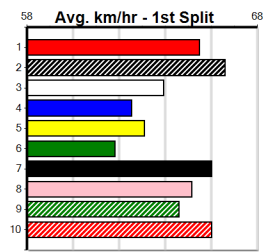

SPORTSBET GREEN TICKS (250+RANK)

Distance: 515m, Race Type: Grade 5 No Penalty, Total Prizemoney: $3,340
1st: $2,230, 2nd: $690, 3rd: $345, 4th: $75

KARUNA (1) is drawn to get the early favours and can enter the back straight with a winning lead.
PAW MADDOX (3) was a fast Geelong winner 4 runs back and is well up to this class. INVICTUS BLUE (8) can show early speed

Watchdog Tips: 1 3 8 4 Bet: Win 1

KARUNA [5] Drawn to get the gun run, each way special $6.50
Owner(s): BEST BET (SYN), P Galea, F Spiteri
Sire: ASTON RUPEE Dam: SILKY RIOT
Trainer: Paul Galea (Melton West)
Box History table and Prize Best Starts table included.

MAGIC DARK STAR [5] Produced her best effort last time, keep safe $8.00
Owner(s): Magical Speed (SYN), T Johnson, E Scott, L Scott
Sire: FABREGAS Dam: TAPESTRY TEARS
Trainer: Emma Scott (Tatura)
Box History table and Prize Best Starts table included.

PAW MADDOX (NSW)[5] Fast win 4 runs back, up to this class, danger. $3.40
Owner(s): B Wheeler
Sire: FERAL FRANKY Dam: WENDALIN BALE
Trainer: Correy Grenfell (Anakie)
Box History table and Prize Best Starts table included.

BOWIE SUNNY [5] New here, can show early speed, respect. $6.50
Owner(s): D Johnston
Sire: MY REDEEMER Dam: SOMERTON ROSE
Trainer: Dawn Johnston (Toongabbie)
Box History table and Prize Best Starts table included.

FLYING BUTCHER [5] Handy type but lacks early speed, place. $21.00
Owner(s): P Kelly
Sire: MY REDEEMER Dam: FLYING SMOOTH
Trainer: Peter Kelly (Longwarry North)
Box History table and Prize Best Starts table included.