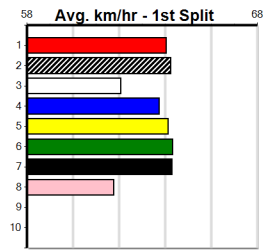

FAST MINARDI AT STUD (1-4 WINS)

4

7:43PM

(VIC time)

Distance: 595m, Race Type: Restricted Win, Total Prizemoney: $3,940
1st: $2,640, 2nd: $815, 3rd: $410, 4th: $75

PAW HARRIS (6) led for most of the journey in his first try at this distance here last week and is expected to strip better for the run. SHE'S EXTREME (4) is a versatile type who can either lead or come off the speed to win.

Watchdog Tips: **6** **4** **5** **8** **Bet:** Box Quinella 4,5,6 ($10 for 333.33%)

1

DIFFERENT HERE [5] **No luck in recent times, has talent, keep safe** **$6.50**

BD Dog Jan-23 Sire: FERAL FRANKY Dam: PHANTOM MIME Trainer: Matthew Marshall (Darley)

Owner(s): M Marshall

Winning Distances: < 300m (0) 300 - 399m (0) 400 - 499m (2) 500 - 599m (2) 600 - 699m (0) > 700m (0)

Winning Weights: 34.4(1) 34.6(2) 35.0(1)

1st	2nd	3rd	4th	5th	6th	7th	8th
1st (7) 34.6 460 GEL R4 30-Nov-24 25.98 25.87 0.50L ASSUME FLOPPY (26.01) Q/111 . . . . . 6.67 $3.50 7							
4th (7) 34.5 515 SAP R10 09-Dec-24 30.21 29.54 6.00L LUNA MIKADO (29.82) M/5754 . . . . . 5.25 $4.20 X67H							
1st (4) 34.6 515 SAN R2 19-Dec-24 30.04 29.48 0.50L NANCY DEVERE (30.08) M/8221 . . . . . 5.34 $15.00 X67							
1st (1) 35.0 485 HOR R7 27-Dec-24 27.65 27.22 1.00L PAW PASADENA (27.71) Q/111 . . . . . 6.59 $5.30 RW							
3rd (2) 35.0 450 BAL R6 01-Jan-25 25.61 25.18 5.00L SPRINGER'S BOY (25.26) M/333 . . . . . 6.71 $7.20 5							
F (4) 34.9 600 MEP R7 08-Jan-25 0.00 34.44 . BUN QUAKE (34.44) M/4 . . . . . SW . 9.34 $15.70 RWH							
5th (4) 35.3 515 SAP R11 20-Jan-25 30.19 29.40 10.00 POCKET MOUSE (29.51) M/4555 . . . . . 5.16 $10.80 5							
6th (7) 34.9 510 SLE R8 26-Jan-25 29.13 28.81 4.75L DONITA BALE (28.81) M/666 . . . . . 9.41 $21.10 X45							

Last 3 wins NOT included above

1st	2nd	3rd	4th	5th	6th	7th	8th
1st (5) 34.4 515 SAP R1 11-Nov-24 29.97 29.47 6.00L SOUTH THAILAND (30.37) Q/1111 . . . . . 5.12 $3.40 M							

Box History

Bx	1st	2nd	3rd	4th	5th	6th	7th	8th
1	1							
2		2	1			1		
3				1				
4	1				1	1	1	
5	1							
6								1
7	1				1		1	
8		1	1					

Prize Best Starts Trk/Dts APM

$17425.00 FSTD 20-4-3-2 0-0-0-0 10388

2

READY TO STAGGER [7] **Drawn to settle on the speed, place chance.** **$8.50**

BD Bitch May-22 Sire: WHISKEY RIOT Dam: DEADLY BASILISA Trainer: Chris Reynolds (Little River)

Owner(s): Reynolds Cram (SYN), C Reynolds, B Cram

Winning Distances: < 300m (0) 300 - 399m (0) 400 - 499m (1) 500 - 599m (0) 600 - 699m (0) > 700m (0)

Winning Weights: 27.1(1)

1st	2nd	3rd	4th	5th	6th	7th	8th
5th (7) 27.7 515 SAP R3 23-Dec-24 30.56 29.71 4.25L BLINKED (30.27) M/3643 . . . . . 5.24 $26.90 7							
2nd (6) 27.8 515 SAP R2 30-Dec-24 29.92 29.30 1.25L SO YOU ASSUME (29.83) Q/1222 . . . . . 5.15 $27.80 7							
5th (2) 27.6 525 MEA R1 04-Jan-25 30.74 29.78 8.00L QUEEN KIMETTO (30.20) M/3244 . . . . . 5.19 $20.60 X67							
2nd (3) 28.2 525 MEP R7 15-Jan-25 30.64 29.93 0.75L PAW MADDOX (30.60) M/3222 . . . . . SW . 5.21 $17.40 X67							
5th (1) 28.7 450 BAL R8 20-Jan-25 25.83 25.32 4.75L KENZIE KID (25.51) M/344 . . . . . 6.74 $10.30 SH							
2nd (2) 28.7 450 BAL R13 27-Jan-25 25.86 25.74 0.75L BONA VISTA (25.82) M/432 . . . . . 6.70 $8.80 T3-RW							
6th (1) 28.4 515 SAP R1 03-Feb-25 30.33 29.47 12.00 ASTON GUITAR (29.51) Q/4765 . . . . . 5.18 $15.90 X67H							
3rd (2) 28.7 595 SAP R4 10-Feb-25 35.07 34.25 2.75L NEW HEIGHTS (34.90) M/2111 . . . . . 9.40 $7.80 RW							

Last 3 wins NOT included above

1st	2nd	3rd	4th	5th	6th	7th	8th
1st (6) 27.1 425 BEN R2 19-Jun-24 24.85 24.13 2.00L FORWARD STEP (24.98) Q/211 . . . . . 6.80 $4.80 T3-M							

Box History

Bx	1st	2nd	3rd	4th	5th	6th	7th	8th
1					1	1		
2		1	2	2				1
3		1	1	2				1
4		2						
5	1				1			
6	1	1	1	1	1	1	2	
7	1	1	1	2				
8		1	1	1				

Prize Best Starts Trk/Dts APM

$6240.00 FSTD 35.07(2)-10/2/25 31-1-7-5 4-0-1-1 3552