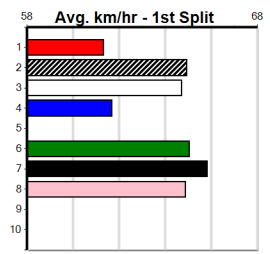

GRV DISTANCE RACING (0-4 WINS)

6

8:31PM

(VIC time)

Distance: 715m, **Race Type:** Restricted Win, **Total Prizemoney:** $3,940
1st: $2,640, **2nd:** $815, **3rd:** $410, **4th:** $75

MEPUNGA INFRARED (7) can make mistakes in his races but his best form would prove too strong here. THIS BAD BOY (1) is a very capable stayer and he is drawn to be in the finish. VODKA AND ICE (2) rarely runs a bad race.

Watchdog Tips: **7** **1** **2** **4** **Bet:** **Trifecta 1,7/1,2,7/1,2,4,7 ($10 - 125%)**

Form Box	Wgt	Dist	Track	Date	Time	BON	Margin	1st/2nd (Time)	PIR	Checked	Comment	WR	Split 1	S/P	Grade	
1	THIS BAD BOY (NSW)[7] Capable stayer, draw aids chances, danger. $4.00															
	BK Dog			Nov-22			Sire: MY BRO FABIO			Dam: PRIM AND PROPER			Trainer: Brendan Pursell (Lara)			
	Owner(s): E Wardlaw															
	Winning Distances: < 300m (0) 300 - 399m (0) 400 - 499m (0) 500 - 599m (1) 600 - 699m (0) > 700m (0)															
	Winning Weights: 32.6(1)															
	8th (1)	33.2	510	SLE	R3	18-Oct-24	30.99	29.06	16.00 GALLOPING DEMI (29.91)	M/888	.	.	.	10.04	$2.20	T3-M
	5th (4)	32.8	525	MEP	R1	18-Dec-24	31.22	29.94	4.00L ROGUE CHOICE (30.95)	M/6777	.	.	.	5.32	$11.80	M
	2nd (6)	32.4	595	SAP	R4	30-Dec-24	34.62	33.97	1.00L REALITY PIE (34.56)	M/222	.	.	.	9.47	$13.30	RW
	2nd (2)	32.8	595	SAP	R3	06-Jan-25	35.06	34.60	7.00L CRUTCHING TOMMY (34.60)	M/3333	.	.	W	9.71	$8.40	RW
	2nd (4)	33.1	600	MEP	R2	15-Jan-25	35.31	34.68	4.50L MISTER MANFREDI (35.01)	M/3332	.	.	.	9.37	$2.80	RW
4th (5)	33.0	595	SAP	R3	20-Jan-25	35.05	34.22	4.50L CANYA KIPPER (34.74)	Q/4445	.	.	SW	9.61	$3.80	RW	
3rd (8)	32.8	730	MEP	R2	29-Jan-25	43.54	43.40	2.25L CANYA VIVI (43.40)	M/5554	.	.	W	5.46	$7.70	RW	
1st (6)	32.6	595	SAP	R3	10-Feb-25	34.52	34.25	9.00L NEWHAVEN SEQUOIA	Q/2111	.	.	SW	9.42	$1.70	RW	
Last 3 wins NOT included above																
Prize Best Starts Trk/Dts APM																

Form Box	Wgt	Dist	Track	Date	Time	BON	Margin	1st/2nd (Time)	PIR	Checked	Comment	WR	Split 1	S/P	Grade	
2	VODKA AND ICE [5] Rarely runs a bad race, each way all day. $4.40															
	WBK Dog			Jan-23			Sire: FERNANDO BALE			Dam: ZIPPING KELLY			Trainer: Graeme Jose (Catani)			
	Owner(s): D Garrett															
	Winning Distances: < 300m (0) 300 - 399m (0) 400 - 499m (2) 500 - 599m (0) 600 - 699m (1) > 700m (0)															
	Winning Weights: 32.4(1) 32.5(1) 32.6(1)															
	5th (4)	32.7	460	WGL	R3	17-Dec-24	26.27	25.52	5.50L WINTER GOES (25.91)	S/886	.	.	.	6.87	$6.80	X67H
	2nd (1)	33.0	595	SAP	R6	23-Dec-24	34.47	34.02	7.00L CASHING OUT (34.02)	M/2222	.	.	.	9.36	$7.10	RWH
	2nd (1)	32.4	595	SAN	R7	02-Jan-25	34.51	34.27	3.5L CASHING OUT (34.27)	M/3343	.	.	.	9.34	$6.30	RWF
	1st (2)	32.4	680	WGL	R3	10-Jan-25	39.12	39.12	4.25L INFRA ROCK (39.41)	M/111	.	.	.	18.26	$4.20	RW
	6th (5)	32.4	715	SAN	R4	16-Jan-25	42.83	41.98	13.00 GROOVEBIRD (41.98)	M/3466	.	.	.	6.28	$12.60	X45
3rd (1)	32.5	660	BAL	R9	22-Jan-25	38.55	37.96	8.50L INFRA ROCK (37.96)	M/3455	.	.	.	13.06	$5.50	RW	
2nd (7)	32.3	515	SAP	R3	03-Feb-25	29.69	29.47	1.00L LAMIA NONNA MARY (29.62)	M/5433	.	.	SW	5.33	$4.60	5	
4th (3)	32.3	595	SAP	R8	10-Feb-25	34.88	34.25	3.75L LYON BALE (34.62)	M/4444	.	.	.	9.61	$1.70	5	
Last 3 wins NOT included above																
1st (8)	32.5	400	WGL	R1	08-Oct-24	22.83	22.58	3.5L LITTLE CHATTER (23.07)	M/31	.	.	.	8.52	$2.50	M	
1st (2)	32.6	460	WGL	R5	21-Nov-24	25.98	25.98	2.00L LOTS OF BUGS (26.11)	M/543	.	.	.	6.67	$2.10	T3-7	
Prize Best Starts Trk/Dts APM