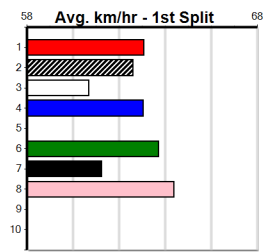

GRV DISTANCE RACING (0-4 WINS)

5

8:09PM

(VIC time)

Distance: 715m, Race Type: Restricted Win, Total Prizemoney: $3,940
1st: $2,640, 2nd: $815, 3rd: $410, 4th: $75

REALITY IS (4) is a different chaser when on the arm and he can find the front early here and prove hard to catch. SMOKEY BOURBSKI (3) comes into this race following some smart middle distance form. MISTY BLUE (1) has the right draw.

Watchdog Tips: **4** **3** **1** **6** **Bet:** **Win 4**

1

MISTY BLUE [4] **Comes into calculations off this draw.** **$6.50**

BE Bitch Mar-22 Sire: SENNACHIE Dam: LIGHT VIEW Trainer: Sandra Elmes (Dunolly)

Owner(s): S Elmes

Winning Distances: < 300m (0) 300 - 399m (0) 400 - 499m (0) 500 - 599m (3) 600 - 699m (0) > 700m (1)

Winning Weights: 24.5(1) 24.6(1) 24.8(1) 25.0(1)

F	(4)	25.3	600	MEP	R5	16-Oct-24	0.00	34.58	LANFRANCO (35.15)	S/7888	V5	9.53	$31.50	RWH
6th	(4)	25.0	485	HOR	R6	19-Nov-24	27.97	27.02	3.75L MORAINIE SADIE (27.72)	M/6666	VO	6.91	$3.90	X67H
5th	(6)	25.0	500	BEN	R6	27-Nov-24	28.87	28.44	6.50L PERFECT SOUL (28.44)	S/7776		6.91	$5.70	T3-RW
7th	(6)	24.7	595	SAP	R4	02-Dec-24	35.50	33.81	21.00 MAGIC SNOWDROP (34.09)	M/8766		9.81	$5.70	RW
4th	(1)	24.6	500	BEN	R7	18-Dec-24	29.05	28.15	7.50L JAZZY BELLE (28.53)	M/6544		6.97	$2.10	T3-6
1st	(5)	25.0	500	BEN	R5	03-Jan-25	28.61	27.90	0.75L DARK BEFORE DAWN (28.66)	M/4333	SW	6.99	$18.70	RW
1st	(2)	24.8	715	SAP	R10	13-Jan-25	42.70	42.20	0.25L STACY'S MUM (42.71)	S/5661		6.32	$47.60	5
4th	(7)	25.0	660	BEN	R9	31-Jan-25	38.64	37.80	13.00 INFRA ROCK (37.80)	S/5555		4.38	$18.50	S

Last 3 wins NOT included above

1st	(1)	24.5	595	SAP	R4	26-Aug-24	34.37	33.98	2.25L CLASSIC GREY (34.52)	M/2222		9.45	$3.20	RW
1st	(7)	24.6	595	SAP	R3	02-Sep-24	34.67	34.61	0.25L FALLON BALE (34.68)	M/2222	SW	9.48	$3.40	RW

Box History

Bx	1st	2nd	3rd	4th	5th	6th	7th	8th
1	1	3		1	1			
2	1	1						
3		1	1					1
4						1		
5	1	2	1					1
6					1	1	1	
7	1	1	1	1	1	1	1	
8		2	1	1	2			

Prize Best Starts Trk/Dts APM $17790.00 42.70(2)-13/1/25 33-4-10-3 1-1-0-0 7441

2

REDEEM HER [7] **One paced, others rate better, tough ask.** **$26.00**

WRBD Bitch Apr-22 Sire: MY REDEEMER Dam: BELLE'S ON BOOST Trainer: Danielle Smith (Lara)

Owner(s): D Smith

Winning Distances: < 300m (0) 300 - 399m (0) 400 - 499m (1) 500 - 599m (0) 600 - 699m (0) > 700m (0)

Winning Weights: 28.6(1)

8th	(7)	28.4	515	SAP	R9	02-Dec-24	30.63	29.53	14.00 WHODAT DUCHESS (29.72)	M/4878	VO	5.27	$65.60	X67
5th<td>(3)</td><td>28.6</td><td>595</td><td>SAP</td><td>R3</td><td>09-Dec-24</td><td>35.02</td><td>34.19</td><td>12.00 CRUTCHING TOMMY (34.19)</td><td>M/5555</td><td></td><td>9.51</td><td>$22.90</td><th>RW</th>														
4th	(4)	28.3	600	MEP	R4	18-Dec-24	35.94	34.59	5.50L SPEEDY BEAR (35.58)	M/7776		9.57	$3.50	RW
3rd	(5)	28.4	460	GEL	R6	31-Dec-24	26.46	25.89	5.00L RAVEN OWEN (26.13)	M/3444		6.77	$25.10<th>X67</th>	
6th	(1)	28.5	510	SLE	R5	12-Jan-25	29.67	28.73	10.00 ROYAL MAGPIE (28.99)	M/7777		9.67	$71.20<th>X67</th>	
4th	(5)	29.1	545	BAL	R5	20-Jan-25	32.11	31.75	5.50L ROTHWELL PAUL (31.75)	M/5666		6.99	$19.60<th>X67</th>	
7th	(1)	28.9	595	SAP	R3	27-Jan-25	35.26	34.46	5.00L NEWHAVEN SEQUOIA	S/6667		9.71	$4.00	RW
6th	(6)	29.1	595	SAP	R4	03-Feb-25	35.34	34.09	18.00 REALITY IS (34.09)	M/7776		9.70	$40.90	RW

Last 3 wins NOT included above

1st	(4)	28.6	450	SHP	R1	01-Aug-24	25.79	25.43	2.25L ULTIMATE ROCKET (25.94)	M/2222		6.75	$4.20	T3-M

Box History

Bx	1st	2nd	3rd	4th	5th	6th	7th	8th
1			1	2		1	1	
2					1			1
3		1			1			1
4	1	1	1	2	1	1	1	
5			1	2			1	
6				1		1	1	
7		1	1	1	2	2		1
8			2		1			

Prize Best Starts Trk/Dts APM $4360.00 FSTD 34-1-3-4 0-0-0-0 1367