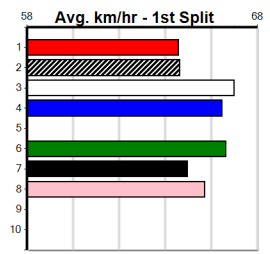

CONTACT SGRC FOR A LAUNCHING PAD

Distance: 515m, Race Type: Mixed 4/5, Total Prizemoney: $3,875
1st: $2,600, 2nd: $800, 3rd: $400, 4th: $75

SPENCER (4) has the early speed to cross and lead and could be some value. ACACIA ROCKET (2) comes her for the first time following some fast Warragul wins. SHAOWS OF BLUE (3) is clearly the strongest in the run home.

Watchdog Tips: 4 2 3 6 Bet: Box Quinella 2,3,4 ($10 for 333.33%)

KENZIE KID [4] On speed runner, needs to lead, place best. $16.00
BK Bitch Apr-22 Sire: HARD STYLE RICO Dam: POPPY TALK
Owner(s): A Gringhuis
Trainer: Arend Gringhuis (Ripplebrook)
Winning Distances: < 300m (0) 300 - 399m (0) 400 - 499m (7) 500 - 599m (1) 600 - 699m (0) > 700m (0)
Winning Weights: 25.8(1) 26.0(1) 26.2(1) 26.6(3) 26.7(1) 27.0(1)
Race results table with columns for rank, weight, sex, age, date, time, BON, Margin, 1st/2nd (Time), PIR, Checked, Comment, W/R, Split 1, S/P, Grade.

ACACIA ROCKET (WA)[5] New here, bush form is impressive, danger $5.00
RBD Dog Dec-21 Sire: MY REDEEMER Dam: WESTDALE ANNE
Owner(s): R Green
Trainer: David Kerr (Caldermeade)
Winning Distances: < 300m (0) 300 - 399m (2) 400 - 499m (9) 500 - 599m (0) 600 - 699m (0) > 700m (0)
Winning Weights: 29.5(1) 29.7(1) 30.1(2) 30.4(2) 30.5(1) 30.6(1) 30.7(1) 30.9(1) 31.1(1)
Race results table with columns for rank, weight, sex, age, date, time, BOD, Margin, 1st/2nd (Time), PIR, Checked, Comment, W/R, Split 1, S/P, Grade.

SHADOWS OF BLUE [5] Top distance performer, should charge late. $8.50
BE Dog Mar-22 Sire: TOMMY SHELBY Dam: ART NOVEAU
Owner(s): CHAMPAGNE PTN (SYN), S Smith, A Langton
Trainer: Jeffrey Britton (Anakie)
Winning Distances: < 300m (0) 300 - 399m (0) 400 - 499m (1) 500 - 599m (4) 600 - 699m (3) > 700m (1)
Winning Weights: 33.2(1) 33.8(1) 34.0(3) 34.1(3) 34.8(1)
Race results table with columns for rank, weight, sex, age, date, time, BOD, Margin, 1st/2nd (Time), PIR, Checked, Comment, W/R, Split 1, S/P, Grade.

SPENCER [4] Has the speed to cross and lead, value tip. $6.50
BK Dog Sep-22 Sire: ASTON RUPEE Dam: DISTINCT
Owner(s): G Ebenezer
Trainer: Matthew Marshall (Darley)
Winning Distances: < 300m (0) 300 - 399m (0) 400 - 499m (2) 500 - 599m (4) 600 - 699m (0) > 700m (0)
Winning Weights: 28.4(1) 28.6(1) 28.7(3) 29.1(1)
Race results table with columns for rank, weight, sex, age, date, time, BOD, Margin, 1st/2nd (Time), PIR, Checked, Comment, W/R, Split 1, S/P, Grade.

*** VACANT BOX ***
Sire: Dam:
Owner(s):
Trainer:
Winning Distances: < 300m (0) 300 - 399m (0) 400 - 499m (0) 500 - 599m (0) 600 - 699m (0) > 700m (0)
Winning Weights:
Box History

1

2

3

4

5