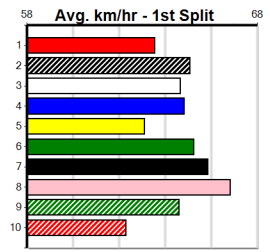

8

9:18PM

(VIC time)

Distance: 595m, Race Type: Mixed 4/5, Total Prizemoney: $4,445
1st: $2,990, 2nd: $920, 3rd: $460, 4th: $75

Super keen on MICHIGAN GIRL (2) winning here and if punters can secure a price of $2.80 or better that would be a nice bet. MAHOGANY (8) holds a class edge and will stay wide throughout from his preferred draw.

Watchdog Tips: 2 8 4 7 Bet: Win 2

DREAM ON ALLAN [5] Can settle on the speed but tested this distance $16.00
Owner(s): A Gringhuis
Sire: MY REDEEMER Dam: AVA'S DREAM
Trainer: Arend Gringhuis (Ripplebrook)
Winning Distances: < 300m (0) 300 - 399m (1) 400 - 499m (4) 500 - 599m (2) 600 - 699m (0) > 700m (0)
Winning Weights: 31.1(1) 31.4(1) 31.5(3) 31.6(1) 32.2(1)

MICHIGAN GIRL [5] Underrated type, suited here, hard to beat. $3.00
Owner(s): SPARKLE AND FADE (SYN), J Paraskevas, A Paraskevas
Sire: FERNANDO BALE Dam: MY AMERICAN GIRL
Trainer: Andrew Paraskevas (Pearcedale)
Winning Distances: < 300m (0) 300 - 399m (0) 400 - 499m (2) 500 - 599m (2) 600 - 699m (0) > 700m (0)
Winning Weights: 27.3(2) 27.7(1) 27.9(1)

CASH NOW (NSW)[5] One paced, others rate better, needs some luck $26.00
Owner(s): J AND J (SYN), M Barber, P Jones
Sire: EL GRAND SENOR Dam: SPARE CASH
Trainer: Maria Barber (Hoddles Creek)
Winning Distances: < 300m (0) 300 - 399m (6) 400 - 499m (4) 500 - 599m (1) 600 - 699m (0) > 700m (0)
Winning Weights: 36.0(1) 36.3(4) 36.5(1) 37.0(1) 37.1(2) 37.5(1) 37.7(1)

EL CRIMP ADORE [4] Veteran still racing at a high level, threat. $4.20
Owner(s): G Ponton
Sire: FERNANDO BALE Dam: CRIMSON VIXEN
Trainer: Dawn Johnston (Toongabbie)
Winning Distances: < 300m (0) 300 - 399m (0) 400 - 499m (11) 500 - 599m (3) 600 - 699m (0) > 700m (0)
Winning Weights: 31.5(1) 31.9(1) 32.0(2) 32.3(1) 32.4(1) 32.6(1) 32.7(2) 32.9(1) 33.0(1) 33.1(2) 33.3(1)

MY SLICK RICK [5] Keen for the inside, drawn to meet bother. $18.00
Owner(s): K Towt
Sire: FERAL FRANKY Dam: BELT UP LIBBA
Trainer: Debra Cumes (Drouin West)
Winning Distances: < 300m (0) 300 - 399m (2) 400 - 499m (0) 500 - 599m (2) 600 - 699m (1) > 700m (0)
Winning Weights: 33.2(2) 33.6(1) 33.9(1) 34.1(1)

1

2

3

4

5