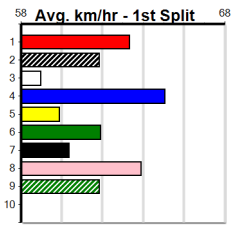

Distance: 390m, Race Type: Tier 3 - Maiden, Total Prizemoney: $1,530
1st: $1,000, 2nd: $320, 3rd: $160, 4th: $50

2
3:04PM
(VIC time)

Watchdog Tips: 0 0 0 0 **Bet:** .