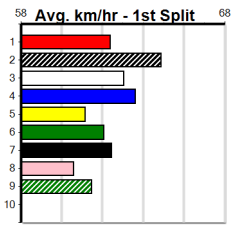

A1 SIGNAGE

Distance: 390m, Race Type: Tier 3 - Grade 7, Total Prizemoney: $1,530
1st: $1,000, 2nd: $320, 3rd: $160, 4th: $50

Watchdog Tips: 0 0 0 0 Bet: .