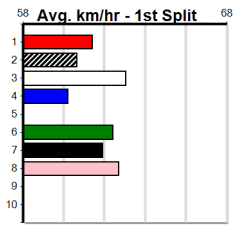

BALLARAT GREYS BINGO EVERY SUNDA

Distance: 450m, Race Type: Grade 5 T3, Total Prizemoney: $1,530
1st: $1,000, 2nd: $320, 3rd: $160, 4th: $50

8

5:02PM

(VIC time)

Watchdog Tips:

0 0 0 0

Bet: