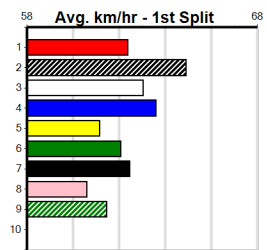

***** NO RESERVE *****

Owner(s):
 Winning Distances: < 300m (0) 300 - 399m (0) 400 - 499m (0) 500 - 599m (0) 600 - 699m (0) > 700m (0)
 Winning Weights:

Sire: Dam:

Trainer:

Box History

A1 SIGNAGE

Distance: 390m, Race Type: Tier 3 - Grade 7, Total Prizemoney: \$1,530
1st: \$1,000, 2nd: \$320, 3rd: \$160, 4th: \$50