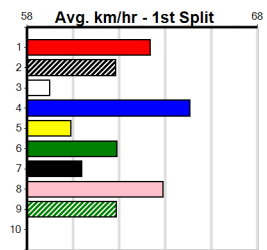

Winning Weights:

Box History

SPORTSBET WE LET THE DOGS OUT

Distance: 390m, Race Type: Tier 3 - Maiden, Total Prizemoney: \$1,530
1st: \$1,000, 2nd: \$320, 3rd: \$160, 4th: \$50

Watchdog Tips: [] [] [] [] [] Bet: []