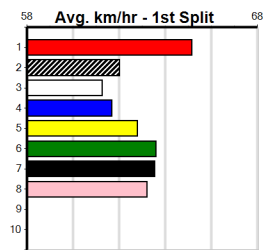

RSN GREY AREAS - WEDNESDAY & FRIDAY

Distance: 450m, Race Type: Tier 3 - Grade 7, Total Prizemoney: $1,530
1st: $1,000, 2nd: $320, 3rd: $160, 4th: $50

Watchdog Tips:

Bet:

Form	Box	Wgt	Dist	Track	Date	Time	BON	Margin	1st/2nd (Time)	PIR	Checked	Comment	WR	Split 1	S/P	Grade

REIKO BATTY [7]

BK Dog Apr-23 Sire: FABREGAS Dam: REIKO MARTINI
Owner(s): J Fry Trainer: Michelle Mallia (Avalon)
Winning Distances: < 300m (0) 300 - 399m (0) 400 - 499m (1) 500 - 599m (0) 600 - 699m (0) > 700m (0)
Winning Weights: 31.7(1)

1st (5)	31.7	400	GEL	R1	14-Feb-25	22.96	22.21	2.25L	MIA MADELLA (23.11)	Q/11	SW	8.38	$7.20	M
4th (7)	31.7	390	BAL	R3	19-Feb-25	22.99	21.92	11.00	RHYTHM TO SPARE (22.23)	M/44	W	8.59	$6.50	X67

Last 3 wins NOT included above

Box History

Bx	1st	2nd	3rd	4th	5th	6th	7th	8th
1								
2								
3								
4								
5	1							
6								
7				1				
8								

Prize Best: $1755.00
Starts: 2-1-0-0
Trk/Dts: 0-0-0-0
APM: 1755

GROOVIN' (NSW)[7]

RF Dog Jul-22 Sire: FERAL FRANKY Dam: PRECIOUS DESTINI
Owner(s): V Lungu Trainer: Marcus Lloyd (Balliang)
Winning Distances: < 300m (0) 300 - 399m (0) 400 - 499m (1) 500 - 599m (0) 600 - 699m (0) > 700m (0)
Winning Weights: 31.6(1)

4th (4)	31.4	400	GEL	R10	24-Dec-24	23.42	22.49	3.75L	PAW JOLYN (23.17)	M/55	8.80	$19.00	7
3rd (6)	31.6	400	GEL	R9	07-Jan-25	23.04	22.62	3.75L	PUGSLEY (22.78)	M/33	8.61	$22.90	7
6th (8)	32.2	390	BAL	R3	13-Jan-25	23.08	22.08	12.00	JUICY GOSSIP (22.25)	S/85	8.85	$14.70	T3-7
2nd (6)	32.0	400	GEL	R10	28-Jan-25	23.24	22.32	1.25L	WAITING FOR YOU (23.17)	M/22	8.71	$19.30	7
3rd (2)	32.3	400	GEL	R5	04-Feb-25	23.61	22.71	9.50L	FLAT CHAT (22.98)	M/45	8.81	$17.30	X67
6th (5)	32.0	390	BAL	R2	10-Feb-25	23.17	22.09	7.00L	MAGIC TIGERESS (22.68)	S/77	8.91	$8.60	T3-7
4th (5)	32.3	400	GEL	R3	15-Feb-25	23.31	22.48	8.50L	GUNAI CYCLONE (22.74)	S/54	8.87	$55.90	7
2nd (1)	32.7	390	BAL	R3	19-Feb-25	22.83	21.92	8.50L	RHYTHM TO SPARE (22.23)	M/53	8.73	$21.70	X67

Last 3 wins NOT included above

1st (2)	31.6	400	GEL	R2	03-Aug-24	23.33	22.64	0.50L	BLONDE MUSTANG (23.35)	M/42	8.80	$6.80	M

Box History

Bx	1st	2nd	3rd	4th	5th	6th	7th	8th
1								
2	1							
3								
4		1	2	1				
5					1			
6		1	1			1		
7			2					
8				1		1		

Prize Best: $3500.00
Starts: FSTD
Trk/Dts: 27-1-3-6
APM: 0-0-0-0
1836