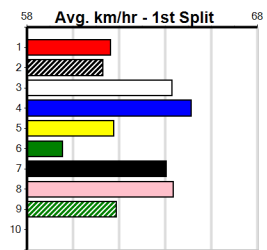

14 RACES TODAY

Distance: 390m, Race Type: Tier 3 - Maiden, Total Prizemoney: $1,530
1st: $1,000, 2nd: $320, 3rd: $160, 4th: $50

Watchdog Tips:

Bet:

Form Box Wgt Dist Track Date Time BON Margin 1st/2nd (Time) PIR Checked Comment W/R Split 1 S/P Grade

TEXAS MOON [M] LTF Dog Apr-22 Sire: FERAL FRANKY Dam: BARELLEN PEARL
Owner(s): A King
Trainer: Alfred King (Sulky)
Winning Distances: < 300m (0) 300 - 399m (0) 400 - 499m (0) 500 - 599m (0) 600 - 699m (0) > 700m (0)
Winning Weights:
5th (4) 32.3 425 BEN R2 20-Dec-24 24.94 23.75 4.00L HOT ROCKER (24.66) M/776 . . . . 6.80 $25.70 M
4th (8) 32.3 390 BAL R1 30-Dec-24 23.01 22.30 4.75L HARLOW'S BOY (22.69) M/33 . . . . VO 8.56 $5.50 T3-M
3rd (3) 32.4 425 BEN R1 08-Jan-25 24.81 23.64 11.00 VALLETTA FLASH (24.09) M/543 . . . . . 6.75 $27.10 T3-M
3rd (6) 32.4 425 BEN R1 15-Jan-25 24.77 24.09 2.25L RIPPING IT UP (24.62) M/321 . . . . . 6.68 $22.80 M
5th (4) 32.2 425 BEN R1 24-Jan-25 24.97 23.70 15.00 HEAVY HAULAGE (23.95) M/655 . . . . . 6.82 $36.10 M
2nd (6) 32.8 390 BAL R2 03-Feb-25 22.72 22.23 2.50L TINKER RAYS (22.56) M/22 . . . . . 8.75 $8.40 T3-M
5th (3) 32.6 410 HOR R1 07-Feb-25 24.34 23.09 11.00 PYRENEES ACE (23.62) M/34 . . . . . 10.77 $21.50 M
3rd (1) 32.5 410 HOR R1 18-Feb-25 24.26 22.87 5.50L SEVEN OF NINE (23.87) M/32 . . . . . 10.67 $3.60 M
Last 3 wins NOT included above
Prize Best $2320.00
Starts 22.68(1)-9/12/24
Trk/Dts 27-0-2-8
APM 13-0-2-4 1478

BLINDING FAITH [M] RBD Bitch Jan-23 Sire: FERAL FRANKY Dam: BLOCK STAR
Owner(s): M Quick
Trainer: Margery Quick (Haddon)
Winning Distances: < 300m (0) 300 - 399m (0) 400 - 499m (0) 500 - 599m (0) 600 - 699m (0) > 700m (0)
Winning Weights:
3rd (3) 27.6 300 HVL R1 10-Nov-24 17.62 16.61 4.75L WHITE IVERSON (17.29) M/3 . . . . . 4.08 $48.70 M
3rd (5) 27.4 390 BAL R2 14-Nov-24 23.12 22.16 4.50L FINAL EPISODE (22.81) M/32 . . . . . 8.67 $4.50 T3-M
5th (5) 27.5 390 BAL R9 18-Nov-24 23.49 22.32 12.00 MOBILE LAD (22.70) M/64 . . . . . 8.86 $21.80 T3-M
8th (5) 27.2 390 WBL R3 25-Nov-24 23.65 22.27 16.00 MINH JACK (22.56) M/78 . . . . . VO 9.16 $32.50 M
2nd (4) 26.6 390 BAL R10 24-Dec-24 22.78 22.09 1.5L JOHN BOY (22.68) Q/11 . . . . . 8.51 $17.40 T3-M
5th (1) 26.8 390 BAL R1 30-Dec-24 23.10 22.30 6.00L HARLOW'S BOY (22.69) M/42 . . . . . 8.56 $9.10 T3-M
5th (6) 26.2 390 BAL R1 08-Feb-25 23.10 22.06 6.00L LADY BOMBSHELL (22.69) M/45 . . . . . 8.73 $18.70 M
7th (7) 26.1 390 WBL R3 17-Feb-25 23.97 22.12 22.00 PAW TONELLI (22.46) Q/46 . . . . . VO 8.90 $13.70 M
Last 3 wins NOT included above
Prize Best $740.00
Starts 22.78(4)-24/12/24
Trk/Dts 9-0-1-2
APM 5-0-1-1 508