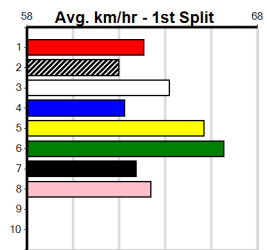

TOWN & COUNTRY LINE MARKING

Distance: 390m, Race Type: Tier 3 - Grade 6, Total Prizemoney: $1,530
1st: $1,000, 2nd: $320, 3rd: $160, 4th: $50

Watchdog Tips:

Bet:

Form Box	Wgt	Dist	Track	Date	Time	BON	Margin	1st/2nd (Time)	PIR	Checked	Comment	WR	Split 1	S/P	Grade

1 CHERRY TIME [6]

BK Bitch Sep-22 Sire: BERNARDO Dam: LORENZA
Owner(s): Cherry Farm (SYN), A Xerri, S Xerri
Winning Distances: < 300m (0) 300 - 399m (1) 400 - 499m (1) 500 - 599m (0) 600 - 699m (0) > 700m (0)
Winning Weights: 32.0(1) 32.1(1)

6th (8)	33.2	400	WGL	R1	10-Oct-24	24.01	22.67	13.00	EPISODE FIVE (23.13)	M/3	.	.	8.61	$6.90	T3-M
7th (4)	33.2	450	BAL	R9	14-Oct-24	26.43	25.41	15.00	UPSET SUNSET (25.41)	Q/577	.	.	6.80	$78.20	T3-M
1st (1)	32.1	305	MTG	R1	28-Nov-24	18.38	18.17	8.00L	BUNGALOO IZAK (18.94)	0	SAMP	.	.	$1.45	M
3rd (3)	31.7	390	WBL	R3	04-Dec-24	22.69	22.03	9.00L	PAW OLLIE (22.08)	M/44	.	.	8.73	$30.20	7
1st (2)	32.0	425	BEN	R11	11-Dec-24	24.21	24.14	3.25L	COLLINDA POPS (24.43)	Q/122	.	.	6.54	$8.20	T3-7
5th (6)	31.7	305	MTG	R3	23-Jan-25	18.69	18.00	5.50L	GRACIE PACEY (18.33)	.	.	.	6.03	$1.60	RW
6th (8)	31.6	400	MTG	R11	30-Jan-25	24.06	23.12	9.00L	RED TO BURN (23.44)	0	VINJ(5)	.	11.42	$7.00	RW
5th (7)	31.8	390	WBL	R4	10-Feb-25	22.92	22.04	9.00L	FINISH THE ARENA (22.33)	M/23	SW	.	8.77	$20.50	6G

Last 3 wins NOT included above

Bx	1st	2nd	3rd	4th	5th	6th	7th	8th
1	1							
2	1				1			
3			1	1				
4								1
5				1		1		
6					1	1		
7	1	1	1	3	2		1	
8			1			2	1	

Prize Best	$2565.00
Starts	23.10(8)-7/10/24
Trk/Dts	22-2-1-3
APM	3-0-0-1
	1307

2 MAKE US DREAM [6]

BE Bitch Apr-22 Sire: MY REDEEMER Dam: LIVERPOOL FLYER
Owner(s): B Thurston
Winning Distances: < 300m (0) 300 - 399m (2) 400 - 499m (0) 500 - 599m (0) 600 - 699m (0) > 700m (0)
Winning Weights: 23.0(1) 23.6(1)

8th (7)	24.1	450	BAL	R5	30-Dec-24	26.45	25.46	11.00	MAXIMUM HUGHES (25.71)	Q/336	.	.	6.76	$40.50	T3-6
7th (2)	23.7	390	BAL	R2	06-Jan-25	23.71	22.43	17.00	CRAIG KEEPING (22.56)	Q/57	.	.	8.74	$10.70	T3-6
6th (6)	23.5	390	BAL	R4	13-Jan-25	22.76	22.08	10.00	NANNA NAP (22.08)	M/66	.	.	8.69	$24.00	T3-6
6th (3)	24.0	390	BAL	R11	20-Jan-25	23.22	22.23	13.00	CONNOR'S FLYER (22.32)	M/58	SW	.	8.71	$29.80	X67
2nd (1)	23.2	390	WBL	R9	27-Jan-25	22.59	22.29	1.75L	NAILED IT (22.48)	M/22	.	.	8.97	$7.90	6G
8th (7)	23.8	390	BAL	R10	03-Feb-25	23.21	22.23	14.00	CANDY STRIDE (22.23)	M/88	.	.	9.04	$41.50	T3-6
7th (7)	23.7	390	BAL	R10	10-Feb-25	22.74	22.09	5.50L	ZIPPING TAMIKA (22.37)	Q/47	.	.	8.61	$47.10	T3-RW
4th (4)	24.0	390	BAL	R11	17-Feb-25	22.66	22.25	5.50L	TWO BAYS (22.27)	M/55	.	.	8.65	$14.20	T3-RW

Last 3 wins NOT included above

1st (2)	23.0	390	WBL	R2	02-Mar-24	22.68	22.06	6.00L	CAUSING RUBBLE (23.07)	Q/11	.	.	8.64	$10.20	M
1st (4)	23.6	390	WBL	R9	23-Dec-24	22.57	22.21	5.50L	IDENTIFY AS (22.93)	M/11	.	.	8.77	$4.60	7

Bx	1st	2nd	3rd	4th	5th	6th	7th	8th
1	1				1			1
2	1	1			2		1	
3	1	1	1	1		1	1	
4	1	1	1	1	2		1	1
5	1	1				1	1	1
6	1					2	2	1
7		1					4	3
8	2				1		1	1

Prize Best	$5280.00
Starts	22.56(6)-1/4/24
Trk/Dts	43-2-8-3
APM	16-0-3-2
	2182