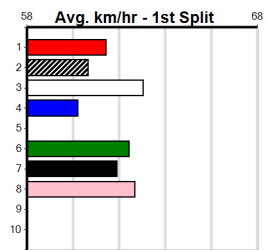

Owner(s): Sire: Dam: Trainer:

Winning Distances: < 300m (0) 300 - 399m (0) 400 - 499m (0) 500 - 599m (0) 600 - 699m (0) > 700m (0)

Winning Weights:

Box History

10

BALLARAT GREYS BINGO EVERY SUNDAY

Distance: 450m, Race Type: Grade 5 T3, Total Prizemoney: \$1,530
1st: \$1,000, 2nd: \$320, 3rd: \$160, 4th: \$50