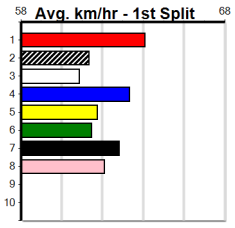

Sale

ED FOUNTAIN REMOVALS (300+RANK)

Distance: 435m, Race Type: Mixed 6/7, Total Prizemoney: $1,530
1st: $1,000, 2nd: $320, 3rd: $160, 4th: $50

11

2:38PM
(VIC time)

WHIZBANG JOSIE (8) was an explosive straight winner last start and she looks hard to hold out in this with room to wind up once balanced. SONGKRAN (7) is much better than his last few starts and he could be right in the finish in this.

Watchdog Tips: 8 7 1 4 **Bet:** Box Quinella 1,7,8 ($10 for 333.33%)