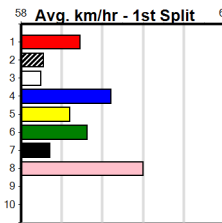

Sale

TRFM (300+RANK)

Distance: 435m, Race Type: Maiden, Total Prizemoney: $1,530
1st: $1,000, 2nd: $320, 3rd: $160, 4th: $50

4

12:26PM

(VIC time)

SKYWALKER ROSE (2) can show a good turn of foot once into full stride and he looks hard to hold out with any luck here. PAW KARSON (8) has been smartly placed in his last 3 starts and he could challenge again in this.

Watchdog Tips: 2 8 7 4 **Bet:** Box Quinella 2,7,8 ($10 for 333.33%)