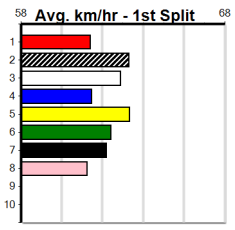

Sale

IAN CARTER BUILDER (300+RANK)

Distance: 435m, Race Type: Grade 5, Total Prizemoney: $1,530
1st: $1,000, 2nd: $320, 3rd: $160, 4th: $50

7

1:16PM
(VIC time)

FLYING RYKER (1) can explode soon after box rise in his races and he looks hard to hold out from the gun draw today. COLLINDA EXPRESS (7) was solidly placed at Warragul 2 starts back and he looks like the main danger here.

Watchdog Tips: **1** **7** **4** **3** **Bet:** **Trifecta 1/7/3,4,5,8 ($10 - 250%)**