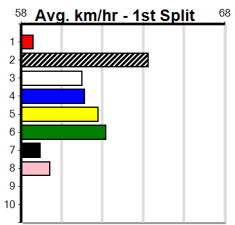

Sale

MONACELLARS (300+RANK)

Distance: 435m, Race Type: Maiden, Total Prizemoney: $1,530
1st: $1,000, 2nd: $320, 3rd: $160, 4th: $50

2

11:50AM
(VIC time)

DAY ME GUAVA (2) led for a long way when placed here 2 starts back and she may prove hard to reel in today. JAY WALKER ROSE (3) was impressive here in a recent trial and he could get a nice cart early and make his presence felt in the run home.

Watchdog Tips:

2

3

6

4

Bet:

Win 2

Form Box Weight Dist Track Date Time BON Margin 1st/2nd (Time) PIR Checked Comment W/R Split 1 S/P Grade

1 BRINDLE MOTION [M] *Likely to be out the back early here, tested.* **$21.00**

LTBD B Dec-22 HARD STYLE RICO SWEET EMOTION

Trainer: Kathleen Fogarty (Lower Heyfield)

3rd (4)	25.8	435	SLE	R1	12-Jan-25	25.48	24.26	6.00	FAST FREDDY (25.07)	S/544	.	.	.	5.46	$48.50	M
6th (4)	26.1	435	SLE	R4	19-Jan-25	26.11	24.33	16.00	LACE GEM (25.02)	S/676	.	.	.	5.53	$30.90	MH
6th (1)	26.3	435	SLE	R3	05-Feb-25	25.83	24.64	7.50	ULTIMATE LEXI (25.34)	S/876	.	.	.	5.62	$15.10	T3-M

Owner(s): K Fogarty

Winning Boxes

1	2	3	4	5	6	7	8
Prize							
Best							
Starts							
Trk/Dst							
APM							

2 DAY ME GUAVA [M] *Led for a long way in placing 2 back, go close.* **$8.50**

WBK B May-23 NEED MY MONEYNOW USAIN SPOLLY

Trainer: Steven Spoljaric (Bundalaguah)

6th (2)	26.4	435	SLE	R2	19-Jan-25	25.77	24.33	17.00	LWENDY'S JOY (24.58)	Q/256	.	.	.	5.29	$21.80	MH
3rd (2)	26.3	435	SLE	R1	24-Jan-25	24.99	24.22	0.75	LOMEGA PENNIE (24.94)	Q/111	.	.	.	5.24	$25.20	M
8th (1)	26.7	435	SLE	R1	02-Feb-25	26.09	23.85	18.00	PAW XANTIPPE (24.86)	M/188	.	.	V0	5.22	$12.70	M

Owner(s): S Spoljaric

Winning Boxes

1	2	3	4	5	6	7	8
Prize							
Best							
Starts							
Trk/Dst							
APM							

3 JAY WALKER ROSE [M] *Impressed in a recent trial here, major player.* **$3.20**

WBD D Mar-23 HOOKED ON SCOTCH ANNIE ROSE

Trainer: Jeffrey Chignell (Rosedale)

4th (4)	28.2	435	SLE	R1	22-Dec-24	25.31	24.14	13.00	LMR. THOMAS (24.44)	Q/144	.	.	V0	5.26	$11.90	M
ST (-)	28.5	435	SLE		09-Feb-25	24.86		1.00	L Trial Cleared	M/11	.	.	1of4	5.26	$.	ST
8th (1)	28.3	435	SLE	R2	16-Feb-25	26.77	24.64	22.00	LEAR MUFFS (25.27)	M/688	.	.	.	5.57	$2.20	M

Owner(s): S Chignell

Winning Boxes

1	2	3	4	5	6	7	8
Prize							
Best							
Starts							
Trk/Dst							
APM							

4 BLACK SMILEY [M] *Handy placings in her last 3, place with some luck* **$5.50**

BK B May-22 MY REDEEMER PLEACH

Trainer: Corey Fulford (Maffra)

6th (2)	23.9	400	WGL	R3	23-Jan-25	23.89	22.46	9.00	MIGHTY HEIGHTY (23.29)	Q/26	.	.	.	8.51	$14.90	T3-M
3rd (8)	23.5	400	WGL	R2	30-Jan-25	23.33	22.75	6.00	HOOKED ON YUBARI (22.94)	S/53	.	.	.	8.72	$11.00	T3-M
2nd (6)	23.7	435	SLE	R3	05-Feb-25	25.39	24.64	0.75	ULTIMATE LEXI (25.34)	M/222	.	.	.	5.44	$27.20	T3-M
2nd (8)	23.6	460	WGL	R5	13-Feb-25	26.42	25.95	2.25	COLLINDA DOUGIE (26.27)	M/532	.	.	.	6.76	$8.80	T3-M

Owner(s): C Fulford

Winning Boxes

1	2	3	4	5	6	7	8
Prize							
Best							
Starts							
Trk/Dst							
APM