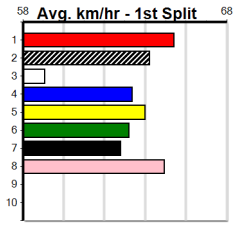

Sale

JAMES YEATES PRINTING & DESIGN (300)

Distance: 435m, Race Type: Grade 5, Total Prizemoney: \$1,530
1st: \$1,000, 2nd: \$320, 3rd: \$160, 4th: \$50

6

12:58PM

(VIC time)

DR. BELL (4) can race on the speed from her tough draw and she may be the one to beat after a solid win here last start. OLYMPIC HISTORY (8) recorded a top all the way straight win last time and he can challenge again.