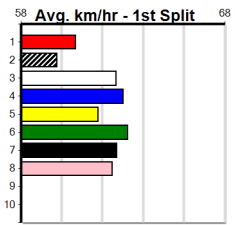

Sale

8

1:39PM

(VIC time)

CABINET CONNECTIONS (300+RANK)

Distance: 510m, Race Type: Mixed 6/7, Total Prizemoney: \$1,740
1st: \$1,150, 2nd: \$360, 3rd: \$180, 4th: \$50

Watchdog Tips: 6 8 3 1 Bet: Box Quinella 3,6,8 (\$10 for 333.33%)