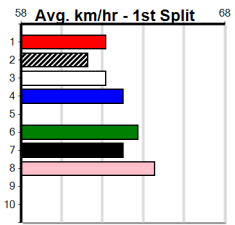

Sale

10

2:17PM

(VIC time)

BSG AUSTRALIA (300+RANK)

Distance: 435m, Race Type: Mixed 6/7, Total Prizemoney: \$1,530
1st: \$1,000, 2nd: \$320, 3rd: \$160, 4th: \$50

Watchdog Tips:

1