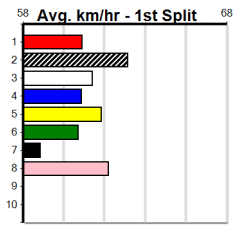

Sale

SPORTSBET EVERY DOG HAS ITS DAY (3)

Distance: 435m, Race Type: Maiden, Total Prizemoney: $1,530
1st: $1,000, 2nd: $320, 3rd: $160, 4th: $50

1
11:34AM
(VIC time)

MINTER THRILL (2) showed speed in her handy debut placing here 2 starts back and she could be the one to catch in this. BIG BRUCE (8) has been placed in his last 4 starts and he looks set to feature in the finish again here.

Watchdog Tips: **2** **8** **3** **7** **Bet:** **Box Quinella 2,3,8 ($10 for 333.33%)**