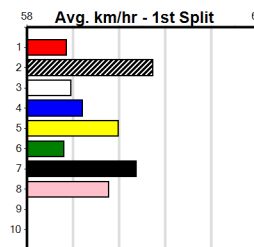

Bendigo

2

7:17PM

(VIC time)

HIP POCKET BENDIGO (300+RANK)

Distance: 425m, Race Type: Maiden, Total Prizemoney: $1,530
1st: $1,000, 2nd: $320, 3rd: $160, 4th: $50

ASTON FORBES (7) is better than his past few runs and he is suitably drawn out wide. AUTUMN ANGEL (4) has been solidly placed in her past two and she can settle on the speed. GUMTREE HILL (2) can run a cheeky race

Watchdog Tips: 7 4 2 1 **Bet:** Win 7

Form Box	Wgt	Dist	Track	Date	Time	BON	Margin	1st/2nd (Time)	PIR	Checked	Comment	W/R	Split 1	S/P	Grade	
1	ALCATRAZ BIRDMAN [M] $10.00															
	Well beaten to date, can improve, place claims															
	Trainer: Donna Knight (Talbot)															
	Owner(s): D Knight															
	Sire: TOMMY SHELBY Dam: LIZZIE'S ENTITY															
	Winnings Distances: < 300m (0) 300 - 399m (0) 400 - 499m (0) 500 - 599m (0) 600 - 699m (0) > 700m (0)															
	Winnings Weights:															
	6th (1) 28.8 300 HVL R1 09-Feb-25 17.51 16.42 9.00L CANYA SPARKLE (16.90) M/7 4.05 $22.70 M															
	6th (7) 28.7 390 BAL R1 12-Feb-25 23.21 21.76 9.50L CLARETOWN TURBO (22.55) Q/35 8.73 $22.60 M															
	6th (4) 28.3 390 BAL R2 17-Feb-25 23.25 22.25 7.00L HEY ELLA (22.77) M/76 9.05 $19.00 T3-M															
Last 3 wins NOT included above																
<table border="1" style="width: 100%; border-collapse: collapse;"> <thead> <tr><th>Bx</th><th>1st</th><th>2nd</th><th>3rd</th><th>4th</th><th>5th</th><th>6th</th><th>7th</th><th>8th</th></tr> </thead> <tbody> <tr><td>1</td><td></td><td></td><td></td><td></td><td></td><td>1</td><td></td><td></td></tr> <tr><td>2</td><td></td><td></td><td></td><td></td><td></td><td></td><td></td><td></td></tr> <tr><td>3</td><td></td><td></td><td></td><td></td><td></td><td></td><td></td><td></td></tr> <tr><td>4</td><td></td><td></td><td></td><td></td><td></td><td></td><td>1</td><td></td></tr> <tr><td>5</td><td></td><td></td><td></td><td></td><td></td><td></td><td></td><td></td></tr> <tr><td>6</td><td></td><td></td><td></td><td></td><td></td><td></td><td></td><td></td></tr> <tr><td>7</td><td></td><td></td><td></td><td></td><td></td><td></td><td>1</td><td></td></tr> <tr><td>8</td><td></td><td></td><td></td><td></td><td></td><td></td><td></td><td></td></tr> </tbody> </table>																
<table border="1" style="width: 100%; border-collapse: collapse;"> <tr><td>Prize Best</td><td colspan="15"></td></tr> <tr><td>Starts</td><td colspan="15" style="text-align: right;">$0.00 FSH</td></tr> <tr><td>Trk/Dts</td><td colspan="15" style="text-align: right;">3-0-0-0</td></tr> <tr><td>APM</td><td colspan="15" style="text-align: right;">0-0-0-0</td></tr> </table>																
2	GUMTREE HILL [M] $6.00															
	No luck of late, can show early speed, threat															
	Trainer: Malcolm Davis (Heathcote)															
	Owner(s): M Davis															
	Sire: GOOD ODDS HARADA Dam: PIRATES PATCH															
	Winnings Distances: < 300m (0) 300 - 399m (0) 400 - 499m (0) 500 - 599m (0) 600 - 699m (0) > 700m (0)															
	Winnings Weights:															
	2nd (3) 35.3 425 BEN R1 26-Oct-24 24.47 24.08 0.75L JAZZY HOPE (24.42) Q/111 6.66 $17.60 M															
	5th (7) 34.6 390 BAL R1 06-Nov-24 22.77 21.76 9.00L FERRET'S KNOCK (22.15) M/22 8.49 $40.00 M															
	4th (5) 33.8 425 BEN R10 11-Dec-24 24.94 24.14 5.50L LIZARD COUNTRY (24.56) M/223 6.75 $7.40 T3-RW															
Last 3 wins NOT included above																
<table border="1" style="width: 100%; border-collapse: collapse;"> <thead> <tr><th>Bx</th><th>1st</th><th>2nd</th><th>3rd</th><th>4th</th><th>5th</th><th>6th</th><th>7th</th><th>8th</th></tr> </thead> <tbody> <tr><td>1</td><td></td><td></td><td></td><td>1</td><td></td><td></td><td></td><td></td></tr> <tr><td>2</td><td></td><td></td><td></td><td></td><td></td><td></td><td></td><td>1</td></tr> <tr><td>3</td><td>1</td><td></td><td></td><td></td><td></td><td></td><td></td><td></td></tr> <tr><td>4</td><td></td><td></td><td></td><td>1</td><td></td><td>1</td><td></td><td></td></tr> <tr><td>5</td><td></td><td></td><td></td><td>1</td><td></td><td></td><td></td><td></td></tr> <tr><td>6</td><td></td><td></td><td></td><td></td><td></td><td></td><td></td><td></td></tr> <tr><td>7</td><td></td><td></td><td></td><td></td><td>2</td><td></td><td>2</td><td></td></tr> <tr><td>8</td><td>1</td><td></td><td></td><td></td><td></td><td></td><td></td><td></td></tr> </tbody> </table>																
<table border="1" style="width: 100%; border-collapse: collapse;"> <tr><td>Prize Best</td><td colspan="15"></td></tr> <tr><td>Starts</td><td colspan="15" style="text-align: right;">$815.00</td></tr> <tr><td>Trk/Dts</td><td colspan="15" style="text-align: right;">24.47(3)-26/10/24</td></tr> <tr><td>APM</td><td colspan="15" style="text-align: right;">12-0-2-0</td></tr> </table>																
3	ATOMIC DIVA [M] $7.50															
	*** SCRATCHED ***															
	Trainer: Thomas Boehmke (Narewillock)															
	Owner(s): H Boehmke