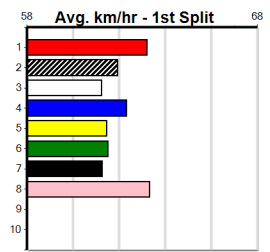

Bendigo
10
9:57PM
(VIC time)

AVARD CIVIL (300+RANK)

Distance: 425m, Race Type: Grade 7, Total Prizemoney: $1,530
1st: $1,000, 2nd: $320, 3rd: $160, 4th: $50

THUNDER BAY (1) was a strong 24.78 winner here recently and she looks suited in this event. MY MATE HUX (6) likes to stay wide in his races and he is armed with solid early speed. ALL CHORES DONE (2) has raced well here to date

Watchdog Tips: **1** **6** **2** **3** **Bet:** **Win 1**

1

THUNDER BAY [7] **Strong type, drawn to settle close, looks good** **$3.20**

BK Bitch Mar-22 Sire: RAW ABILITY Dam: UP THE AMOUNT
Owner(s): Greysynd Racing (SYN), W Owen, J Chilcott, A Long
Winning Distances: < 300m (0) 300 - 399m (0) 400 - 499m (1) 500 - 599m (0) 600 - 699m (0) > 700m (0)
Winning Weights: 27.2(1)
3rd (2) 27.3 450 SHP R3 19-Dec-24 26.02 25.45 3.75L SAVANNAH STAR (25.76) Q/112 6.84 $24.70 M
7th (5) 27.0 350 HVL R2 27-Dec-24 20.25 19.51 4.50L MIA MASTER (19.93) M/6 6.83 $34.60 T3-M
4th (5) 27.0 425 BEN R2 01-Jan-25 25.34 24.10 7.50L MY GIRL MISSY (24.82) M/465 6.86 $7.50 M
7th (6) 27.0 425 BEN R2 08-Jan-25 25.39 23.64 17.00 WIZIN WOODHOUSE (24.21) M/267 6.82 $51.50 T3-M
7th (6) 27.0 450 BAL R3 18-Jan-25 26.86 25.46 21.00 REIKO TERROR (25.46) M/346 6.69 $48.90 T3-M
3rd (4) 27.3 425 BEN R1 22-Jan-25 25.26 24.31 7.00L AMRON BUSTER (24.81) Q/766 6.79 $18.10 M
1st (6) 27.2 425 BEN R2 29-Jan-25 24.78 24.04 0.25L ASTON ZELDA (24.79) M/564 6.78 $50.80 T3-M
5th (1) 27.2 500 BEN R7 05-Feb-25 29.08 28.47 9.00L UTAH ICON (28.47) M/355 6.77 $9.50 X67

Box History

Bx	1st	2nd	3rd	4th	5th	6th	7th	8th
1				1	2			
2			1	2	2			
3								
4	1	1	1				2	1
5			2	1				
6	1				1		2	
7				1		1		
8						1	1	

Prize Best $2055.00
Starts 24.78(6)-29/1/25
Trk/Dts 28-1-1-2
APM 4-1-0-1 1483

ALL CHORES DONE [7] **Strong winner here recently, threat with luck** **$6.00**

BK Bitch Dec-22 Sire: BERNARDO Dam: DENISE'S VISION
Owner(s): S Flower
Winning Distances: < 300m (0) 300 - 399m (0) 400 - 499m (1) 500 - 599m (0) 600 - 699m (0) > 700m (0)
Winning Weights: 25.2(1)
6th (6) 25.6 390 SHP R2 18-Nov-24 23.28 21.87 17.00 ASTON WALKER (22.15) M/76 9.11 $4.90 M
6th (8) 25.3 390 SHP R3 09-Dec-24 23.07 21.77 9.00L AEROPLANE ARROW (22.45) M/36 8.72 $12.90 M
3rd (8) 25.3 390 SHP R2 19-Dec-24 23.16 22.10 6.00L SCOTT INFLUENCE (22.77) M/44 8.95 $2.70 M
7th (7) 25.2 425 BEN R2 27-Dec-24 25.14 23.73 17.00 KILL YOUR SMILE (23.99) Q/687 6.76 $51.60 MH
7th (7) 25.2 390 SHP R2 09-Jan-25 23.41 22.20 11.00 NICK'S MATE (22.65) M/58 8.87 $14.10 M
3rd (6) 25.3 425 BEN R3 15-Jan-25 24.86 24.09 3.00L ULTIMATE BLEND (24.67) M/334 6.79 $21.50 M
1st (8) 25.2 425 BEN R9 22-Jan-25 25.17 24.31 0.25L AMRON BONNIE (25.19) M/423 6.69 $5.60 M
ST (-) 25 425 BEN 07-Feb-25 25.08 11.00 Trial Cleared M/33 2of4 . . . ST

Box History

Bx	1st	2nd	3rd	4th	5th	6th	7th	8th
1								
2								
3								
4								
5								
6			1			1		
7							2	
8	1		1			1		

Prize Best $1320.00
Starts 24.86(6)-15/1/25
Trk/Dts 7-1-0-2
APM 3-1-0-1 1224