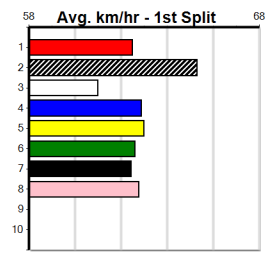

Bendigo
12
10:40PM
(VIC time)

SPORTSBET GREEN TICKS (300+RANK)

Distance: 425m, Race Type: Grade 5, Total Prizemoney: $1,530
1st: $1,000, 2nd: $320, 3rd: $160, 4th: $50

MY BOY HARVEY (8) does his best work from wide draws and he can assume control soon after box rise. SILVER MACHINE (2) was never headed here two runs back and he'll be in the firing line throughout. COCONUT OAKLAND (1) will be strong in the run home

Watchdog Tips: **8** **2** **1** **4** **Bet:** **Win 8**

1

COCONUT OAKLAND [5] **Can push wide but is a strong type, big threat** **$7.50**
BD Dog Oct-20 Sire: SENNACHIE Dam: FOXY WHIP Trainer: Paul Gabriel (Toolern Vale)
Owner(s): P Gabriel
Winning Distances: < 300m (0) 300 - 399m (1) 400 - 499m (4) 500 - 599m (0) 600 - 699m (0) > 700m (0)
Winning Weights: 34.3(1) 36.0(1) 36.5(1) 36.8(1) 37.1(1)

Pos	Run	Wgt	Dist	Track	Date	Time	BOB	Margin	1st/2nd (Time)	PIR	Checked	Comment	WR	Split 1	S/P	Grade
5th	(1)	37.4	425	BEN	R12	03-Jan-25	24.29	23.56	5.50L ZERO KILLER (23.91)	M/455	.	.	.	6.67	$34.00	5
7th	(7)	37.6	425	BEN	R12	10-Jan-25	24.60	23.58	9.00L XISAN BALE (24.00)	M/777	.	.	.	6.78	$23.50	5NP
5th	(1)	37.7	425	BEN	R7	16-Jan-25	24.57	24.16	6.00L HARRY ZOOM (24.19)	M/855	.	.	.	6.73	$21.20	T3-5
6th	(2)	37.4	425	BEN	R12	24-Jan-25	24.68	23.70	6.00L PRINCE PIERRE (24.29)	M/886	.	.	.	6.86	$27.50	5
4th	(7)	37.7	300	HVL	R10	31-Jan-25	17.19	16.68	2.25L INTER CYBORG (17.04)	M/8	.	.	.	4.06	$19.80	T3-5
3rd	(1)	37.8	425	BEN	R6	05-Feb-25	24.34	23.94	0.75L SMILING BEE (24.29)	M/433	.	.	.	6.72	$3.30	5
2nd	(1)	37.7	390	SHP	R5	10-Feb-25	22.57	21.93	0.75L ESPECIAL DIGGER (22.53)	M/33	.	.	.	8.71	$7.20	VET
6th	(1)	38.0	390	SHP	R13	17-Feb-25	22.47	21.72	5.50L TWILIGHT TORI (22.09)	M/86	.	.	.	8.67	$17.30	5

Last 3 wins NOT included above

1st	(1)	36.8	425	BEN	R10	28-Mar-24	24.72	24.02	0.50L DANYO'S CHAD (24.75)	M/664	.	.	.	6.77	$16.40	T3-6
1st	(6)	36.5	425	BEN	R12	09-Oct-24	24.51	23.99	2.00L BATTLE AXLE (24.63)	M/411	.	.	.	6.82	$3.90	T3-5
1st	(6)	37.1	425	BEN	R13	13-Nov-24	24.61	24.27	1.25L TOP PRAIRIE (24.69)	S/542	.	.	.	6.85	$6.50	T3-5

Box History

Bx	1st	2nd	3rd	4th	5th	6th	7th	8th
1	1	2	4	3	3	1	1	
2	2	1	2	2	2	3	1	
3	1	2	3	1				
4				3	2	2		1
5		1	2	1				
6	2	1	3	1				2
7	2	2	3	1	2	2	2	1
8	3	1	2	1	3	2	2	1

Prize Best Starts Trk/Dts APM: $13213.75, 24.26(8)-18/9/24, 79-5-10-15, 45-4-7-9, 3885