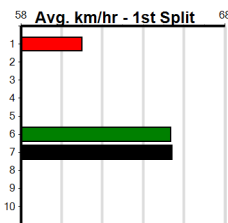

# TEAM TEAL HT2

Distance: 425m, Race Type: Maiden Heat, Total Prizemoney: \$2,535

1st: \$1,680, 2nd: \$520, 3rd: \$260, 4th: \$75

Watchdog Tips:

7

8

3

4