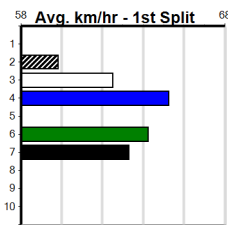

# TEAM TEAL HT1

Distance: 425m, Race Type: Maiden Heat, Total Prizemoney: \$2,535  
1st: \$1,680, 2nd: \$520, 3rd: \$260, 4th: \$75