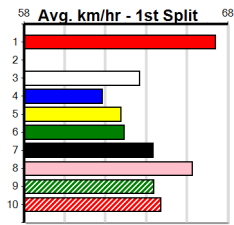

# GRAY'S BENDIGO DAMSELS DASH

Distance: 425m, Race Type: Mixed 6/7, Total Prizemoney: \$2,925  
1st: \$1,950, 2nd: \$600, 3rd: \$300, 4th: \$75

DOONGALLA NOMES (1) has shown brilliant early speed in her three runs to date and she will be carving out time on the arm. ASTON CAPER (6) continues to improve with each run and she will pressure the red throughout. DOONGALLA JESSIE (7) has claims