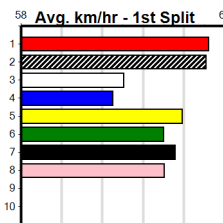

GRV VICBRED SERIES HT1

Distance: 450m, Race Type: Grade 5 Heat, Total Prizemoney: $2,925

1st: $1,950, 2nd: $600, 3rd: $300, 4th: $75

5

7:16PM

(VIC time)

Watchdog Tips: **0 0 0 0** Bet: **.**