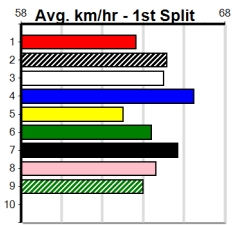

BROAD TREE CARE DAMSELS DASH

Distance: 390m, Race Type: Grade 5, Total Prizemoney: \$2,925
1st: \$1,950, 2nd: \$600, 3rd: \$300, 4th: \$75

11

9:16PM

(VIC time)

Watchdog Tips:

0 0 0 0

Bet: