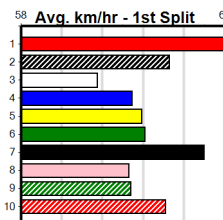

MATKO HIRE

Distance: 450m, Race Type: Mixed 6/7, Total Prizemoney: $2,925
1st: $1,950, 2nd: $600, 3rd: $300, 4th: $75

4

7:01PM

(VIC time)

Watchdog Tips: **0 0 0 0** Bet: **0**