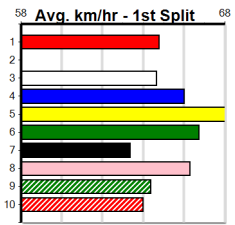

ONE MORE RACE TO GO

Distance: 390m, Race Type: Grade 5, Total Prizemoney: $2,925
1st: $1,950, 2nd: $600, 3rd: $300, 4th: $75

12

9:38PM

(VIC time)

Watchdog Tips: **0 0 0 0** Bet: **0**