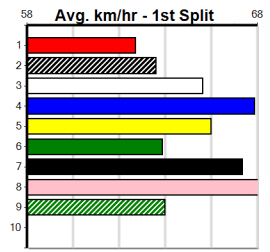

CASSIGN DESIGN DAMSELS DASH

Distance: 390m, Race Type: Grade 5, Total Prizemoney: $2,925
1st: $1,950, 2nd: $600, 3rd: $300, 4th: $75

Watchdog Tips:

Bet:

Form Box Wgt Dist Track Date Time BON Margin 1st/2nd (Time) PIR Checked Comment WR Split 1 S/P Grade

ICE ICE BABY (NSW)[5]
RBD Bitch Feb-22 Sire: TOMMY SHELBY Dam: DAZZLING BLING
Owner(s): R Phillips
Trainer: Rebecca Gibbons (Avalon)
Winning Distances: < 300m (0) 300 - 399m (0) 400 - 499m (7) 500 - 599m (1) 600 - 699m (0) > 700m (0)
Winning Weights: 31.9(2) 32.3(1) 32.5(2) 32.7(1) 33.0(1) 33.4(1)
1st (6) 32.7 485 HOR R8 10-Dec-24 27.10 27.10 0.25L WREN BALE (27.11) Q/111 . . . SW . . 6.57 $24.30 5F
3rd (4) 33.1 460 WGL R5 17-Dec-24 26.53 25.52 6.00L SPIRIT WORLD (26.14) M/583 . . . . . 6.63 $4.50 5
7th (7) 33.2 410 HOR R7 23-Dec-24 24.11 23.13 6.50L PAW GLORY (23.66) M/88 . . . . . 10.84 $9.50 X34
4th (5) 33.0 435 SLE R9 29-Dec-24 24.86 24.09 2.50L LOVELY LAINEY (24.70) S/785 . . . . . 5.44 $8.30 5
3rd (3) 33.2 435 SLE R11 05-Jan-25 25.24 24.30 8.00L DARNUM DESIRE (24.70) M/655 . . . . . 5.40 $2.70 5
7th (8) 33.2 460 GEL R6 14-Jan-25 26.66 25.58 9.00L DOLLAR BUCKS (26.04) S/777 . . . . . 6.85 $5.10 5
3rd (2) 32.4 460 GEL R10 24-Jan-25 26.03 25.61 4.50L PAW XANDER (25.73) M/233 . . . . . 6.63 $4.40 5
3rd (8) 32.8 460 GEL R11 31-Jan-25 26.46 25.93 7.50L PAW XENA (25.95) M/443 . . . . . 6.74 $11.10 5
Last 3 wins NOT included above
1st (8) 32.5 525 MEP R10 11-Sep-24 30.50 30.15 4.75L PAW ERINA (30.82) M/1111 . . . . . 5.18 $6.20 RW
1st (1) 33.4 400 GEL R11 08-Nov-24 22.77 22.39 1.25L RIPPER RILEY (22.85) M/72 . . . . . SW . . 8.64 $12.20 5F
1st (3) 33.0 410 HOR R4 19-Nov-24 23.33 23.16 1.5L PAW NICHOLLS (23.42) M/74 . . . . . 10.49 $9.70 5

BOURNE MODEL (SA)[5]
BK Bitch Sep-22 Sire: FERAL FRANKY Dam: SWEET ON ME
Owner(s): Bourne Team (SYN), D Peckham, K Patzel, K Douglas, C Yourgules
Trainer: David Peckham (Allendale East)
Winning Distances: < 300m (0) 300 - 399m (1) 400 - 499m (0) 500 - 599m (4) 600 - 699m (0) > 700m (0)
Winning Weights: 24.5(2) 24.7(1) 24.9(1) 25.0(1)
2nd (7) 24.5 530 APK R3 02-Sep-24 31.17 30.92 0.75L KEEP IT ZIPPED (31.11) 5.40 $3.00 6
3rd (3) 25.2 530 APK R2 12-Sep-24 30.71 30.37 4.50L FLYING DINAR (30.39) . . . . . 5.23 $34.00 SH
8th (4) 25.3 530 APK R6 19-Sep-24 30.96 30.35 8.00L BUN STORM (30.42) 5.48 $61.00 GRP3
1st (1) 24.9 342 APK R3 14-Oct-24 19.64 19.26 0.75L ASCENT (19.70) 4.62 $1.70 6
1st (1) 25.0 530 APK R3 24-Oct-24 30.73 30.62 3.5L AUNTIE CLARE (30.97) 5.27 $1.60 6
3rd (7) 25.2 530 APK R6 31-Oct-24 30.81 30.64 1.75L HE'S MAGIC (30.69) 5.23 $5.50 6
3rd (1) 25.6 395 MBR R5 10-Nov-24 22.65 22.27 5.50L MINNIE'S MY MUM (22.27) 5.10 $2.30 6
7th (2) 26.0 395 MBR R8 15-Nov-24 22.83 21.92 12.00L SUDOKU JAXON (22.02) 0 . . . . . VINJ(5) 5.28 $2.30 6
Last 3 wins NOT included above
1st (6) 24.7 512 MTG R4 21-Jul-24 29.88 29.88 3.00L SAINT RAINE (30.10) 0 . . . . . SAMP 4.40 $2.70 MF
1st (7) 24.5 512 MTG R7 04-Aug-24 29.96 29.96 3.00L ASTON COLETTE (30.18) 0 . . . . . 4.36 $2.00 6
1st (4) 24.5 512 MTG R4 25-Aug-24 29.91 29.79 3.00L APILLA (30.12) 0 . . . . . SAMP 4.41 $2.60 SNP