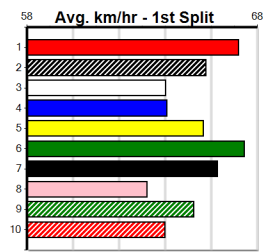

WARRNAMBOOL RACE 13

Distance: 390m, Race Type: Grade 5, Total Prizemoney: $2,925
1st: $1,950, 2nd: $600, 3rd: $300, 4th: $75

Watchdog Tips:

Bet:

Table with columns: Form Box, Wgt, Dist, Track, Date, Time, BON, Margin, 1st/2nd (Time), PIR, Checked, Comment, WR, Split 1, S/P, Grade

MY LADY PANAMA (NSW)[5]
BK Bitch Jan-22 Sire: SUPERIOR PANAMA Dam: SUPER CUTE
Owner(s): K Verhagen
Trainer: Robert Jehu (Macarthur)
Winning Distances: < 300m (0) 300 - 399m (8) 400 - 499m (3) 500 - 599m (0) 600 - 699m (0) > 700m (0)
Winning Weights: 25.0(1) 25.5(2) 25.7(1) 26.1(1) 26.2(2) 26.4(1) 26.6(2) 26.7(1)
Box History table and Prize Best Starts Trk/Dts APM

FANCY KIAARN [5]
BK Bitch Mar-22 Sire: WEBLEC ACE Dam: FANCY FRANCENE
Owner(s): CHAMPAGNE PTN (SYN), S Smith, A Langton
Trainer: Debbie Goudge (Terang)
Winning Distances: < 300m (0) 300 - 399m (2) 400 - 499m (4) 500 - 599m (0) 600 - 699m (0) > 700m (0)
Winning Weights: 25.1(1) 25.2(1) 26.2(1) 26.4(1) 26.5(2)
Box History table and Prize Best Starts Trk/Dts APM

LUCY JANE [5]
BK Bitch Mar-22 Sire: TOMMY SHELBY Dam: IVY WREN
Owner(s): G Mclauchlan
Trainer: Gary Hunt (Cudgee)
Winning Distances: < 300m (0) 300 - 399m (2) 400 - 499m (1) 500 - 599m (0) 600 - 699m (0) > 700m (0)
Winning Weights: 25.7(1) 26.0(1) 26.1(1)
Box History table and Prize Best Starts Trk/Dts APM

MISCHIEF MATE [5]
BKW Dog Jul-22 Sire: BEAST UNLEASHED Dam: MEPUNGA FAME
Owner(s): D Keane
Trainer: Danielle Keane (Koroit)
Winning Distances: < 300m (0) 300 - 399m (3) 400 - 499m (0) 500 - 599m (0) 600 - 699m (0) > 700m (0)
Winning Weights: 33.6(1) 33.8(1) 35.0(1)
Box History table and Prize Best Starts Trk/Dts APM

BLAZING RIOT [5]
BK Dog Jul-21 Sire: FERNANDO BALE Dam: MYSTIC RIOT
Owner(s): S Camden-bermingham
Trainer: Colin Bermingham (Mount Mercer)
Winning Distances: < 300m (0) 300 - 399m (1) 400 - 499m (2) 500 - 599m (0) 600 - 699m (0) > 700m (0)
Winning Weights: 26.8(1) 27.3(1) 27.6(1)
Box History table and Prize Best Starts Trk/Dts APM

1

2

3

4

5