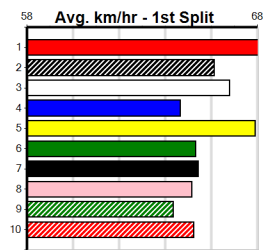

### \*\*\* NO RESERVE \*\*\*

Sire: Dam: Trainer:

Owner(s):

Winning Distances: < 300m (0) 300 - 399m (0) 400 - 499m (0) 500 - 599m (0) 600 - 699m (0) > 700m (0)

Winning Weights:

Box History

PADDY WANTS PATS

Distance: 390m, Race Type: Mixed 4/5, Total Prizemoney: \$3,360
1st: \$2,250, 2nd: \$690, 3rd: \$345, 4th: \$75