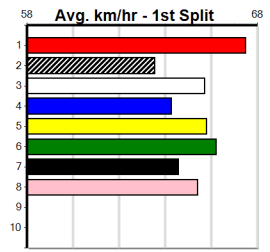

GRV VICBRED SERIES HT2

Distance: 450m, Race Type: Grade 5 Heat, Total Prizemoney: $2,925
1st: $1,950, 2nd: $600, 3rd: $300, 4th: $75

Watchdog Tips:

Bet:

Table with columns: Form Box, Wgt, Dist, Track, Date, Time, BON, Margin, 1st/2nd (Time), PIR, Checked, Comment, WR, Split 1, S/P, Grade

BURN ALONG [5]
RF Dog Feb-22 Sire: BERNARDO Dam: VAN EVIE
Owner(s): J AND J (SYN), M Barber, P Jones
Trainer: Paul Jones (Hoddles Creek)
Winning Distances: < 300m (0) 300 - 399m (9) 400 - 499m (8) 500 - 599m (3) 600 - 699m (0) > 700m (0)
Winning Weights: 33.3(1) 33.8(1) 33.9(2) 34.0(1) 34.2(1) 34.4(2) 34.7(1) 35.0(1) 35.1(2) 35.2(1) 35.3(2) 35.4(1) 35.5(1)
Last 3 wins NOT included above

Box History table for BURN ALONG [5] showing race results across 8 boxes.

FREDDY DEEDS [5]
BK Dog Mar-21 Sire: BERNARDO Dam: BEAUT DEEDS
Owner(s): G Anders
Trainer: Garry Anders (Koroit)
Winning Distances: < 300m (0) 300 - 399m (1) 400 - 499m (6) 500 - 599m (1) 600 - 699m (0) > 700m (0)
Winning Weights: 28.9(1) 29.6(2) 29.9(1) 30.2(1) 30.4(2) 30.5(1)
Last 3 wins NOT included above

Box History table for FREDDY DEEDS [5] showing race results across 8 boxes.

HIGHLY ABRASIVE [5]
BK Dog Feb-23 Sire: BEAST UNLEASHED Dam: MADE ME BLIND
Owner(s): SPARKLE AND FADE (SYN), J Paraskevas, A Paraskevas
Trainer: John Paraskevas (Pearcedale)
Winning Distances: < 300m (0) 300 - 399m (1) 400 - 499m (4) 500 - 599m (1) 600 - 699m (0) > 700m (0)
Winning Weights: 33.3(1) 33.4(3) 33.5(1) 34.4(1)
Last 3 wins NOT included above

Box History table for HIGHLY ABRASIVE [5] showing race results across 8 boxes.

MOONLIGHT GRAND [5]
BK Bitch Aug-22 Sire: FLYING RICCIARDO Dam: MOSSY GIRL
Owner(s): R Gore
Trainer: Robert Gore (Warrnambool)
Winning Distances: < 300m (0) 300 - 399m (1) 400 - 499m (6) 500 - 599m (0) 600 - 699m (0) > 700m (0)
Winning Weights: 27.5(1) 27.7(1) 27.8(2) 27.9(1) 28.0(2)
Last 3 wins NOT included above

Box History table for MOONLIGHT GRAND [5] showing race results across 8 boxes.

SOLAR SPECTRUM [5]
F Dog Dec-22 Sire: AUSSIE INFRARED Dam: IT'S A FRENZY
Owner(s): G Black
Trainer: Lisa Delbridge (Balliang)
Winning Distances: < 300m (0) 300 - 399m (3) 400 - 499m (4) 500 - 599m (0) 600 - 699m (0) > 700m (0)
Winning Weights: 33.4(1) 33.5(2) 33.7(2) 33.8(2)
Last 3 wins NOT included above

Box History table for SOLAR SPECTRUM [5] showing race results across 8 boxes.

1

2

3

4

5