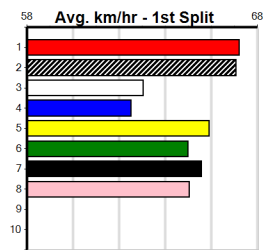

GRV VICBRED SERIES HT1

Distance: 450m, Race Type: Grade 5 Heat, Total Prizemoney: $2,925
1st: $1,950, 2nd: $600, 3rd: $300, 4th: $75

Watchdog Tips: [ ] [ ] [ ] [ ] Bet: [ ]

Form Box Wgt Dist Track Date Time BON Margin 1st/2nd (Time) PIR Checked Comment W/R Split 1 S/P Grade

SPRINGER'S BOY [5]
BE Dog Feb-23 Sire: KOBLENZ Dam: MISS MOLLY LEE
Owner(s): LECCHINO SYND (SYN), N Lecchino, S Lecchino, N Lecchino
Trainer: Nick Lecchino (Lethbridge)
Winning Distances: < 300m (0) 300 - 399m (1) 400 - 499m (4) 500 - 599m (0) 600 - 699m (0) > 700m (0)
Winning Weights: 33.3(2) 33.7(1) 33.8(2)
7th (5) 33.5 450 BAL R8 13-Dec-24 25.94 25.26 4.75L PRETTY FOLLIE (25.62) M/777 . . . 6.75 $1.80 6G
3rd (8) 33.3 450 WBL R7 19-Dec-24 25.52 24.81 6.00L CANYA DIVERSION (25.13) Q/223 . . . 6.62 $2.20 X67
1st (4) 33.7 450 WBL R6 26-Dec-24 25.49 25.32 2.25L WESTERN EMPIRE (25.65) M/111 . . . 6.70 $1.10 X67
1st (1) 33.8 450 BAL R6 01-Jan-25 25.26 25.18 4.25L PEACOCK (25.55) Q/111 . . . SW . 6.50 $1.70 5
3rd (8) 33.6 450 WBL R8 09-Jan-25 25.27 24.90 5.50L TATTOOED (24.90) M/433 . . . 6.66 $11.80 X45
3rd (6) 33.4 450 WBL R8 16-Jan-25 25.56 25.14 5.50L HOTEL WHISKY ONE (25.19) M/633 . . . 6.76 $18.00 X45
1st (8) 33.8 450 BAL R8 22-Jan-25 25.44 25.06 0.75L PAW GORDY (25.48) M/411 . . . SW . 6.66 $11.50 SH
7th (5) 33.8 450 BAL R8 29-Jan-25 25.67 25.08 8.50L SHORT STRAW TREV (25.08) M/458 . . . 6.56 $23.70 GL
Last 3 wins NOT included above
1st (1) 33.3 390 BAL R3 21-Nov-24 22.07 21.93 2.25L BLACK BUSINESS (22.21) Q/11 . . . 8.40 $4.20 M
1st (2) 33.3 450 WBL R9 04-Dec-24 25.30 24.92 2.00L PAW PASADENA (25.42) Q/111 . . . SW . 6.52 $2.20 RW

Box History
Bx 1st 2nd 3rd 4th 5th 6th 7th 8th
1 2
2 1
3
4 1
5
6 1
7 1
8 1 2
Prize Best $11370.00
Starts 25.27(8)-9/1/25
Trk/Dts 11-5-1-3
APM 5-2-0-3 8838

FOUR PIES SAINT [5]
BK Dog Nov-22 Sire: ASTON RUPEE Dam: SILKY RIOT
Owner(s): Lost All (SYN), D Fenech, J Cassar, B Azzopardi
Trainer: Mathew Tabb (Lara)
Winning Distances: < 300m (0) 300 - 399m (3) 400 - 499m (1) 500 - 599m (0) 600 - 699m (0) > 700m (0)
Winning Weights: 33.7(1) 33.8(2) 33.9(1)
4th (2) 33.8 390 WBL R3 04-Dec-24 22.69 22.03 9.00L PAW OLLIE (22.08) Q/12 . . . 8.48 $3.20 7
1st (5) 33.8 390 SHP R2 21-Dec-24 22.25 22.17 1.25L HUSKY SARA LEE (22.33) Q/11 . . . 8.23 $3.00 7
5th (7) 33.8 390 WBL R11 26-Dec-24 22.74 21.98 3.00L MR. FRANKIE LEE (22.54) M/22 . . . 8.81 $1.60 6G
1st (2) 33.7 390 BAL R10 01-Jan-25 22.33 21.97 2.25L ASTON HANSON (22.49) Q/11 . . . 8.30 $4.40 X67H
5th (5) 33.9 390 BAL R10 08-Jan-25 22.36 21.88 7.00L NO BAD DEED (21.88) M/45 . . . 8.43 $9.30 X67F
1st (6) 33.8 425 BEN R9 17-Jan-25 24.19 23.55 0.10L PAW CHEYENNE (24.20) M/111 . . . SW . 6.43 $4.80 5NP
4th (7) 33.8 435 SLE R9 26-Jan-25 24.78 24.31 4.50L SPENCER (24.48) M/211 . . . 5.19 $8.40 5
2nd (6) 34.2 400 GEL R12 31-Jan-25 22.80 22.51 4.25L CRACKERJACK MATT (22.51) M/22 . . . 8.41 $9.30 5
Last 3 wins NOT included above
1st (7) 33.9 390 WBL R2 25-Nov-24 22.32 22.27 9.00L NEIGHBOURS ALARM (22.92) Q/11 . . . SW . 8.47 $1.80 M

Box History
Bx 1st 2nd 3rd 4th 5th 6th 7th 8th
1 1
2 1 1
3
4
5 1
6 1 1
7 1
8
Prize Best $7690.00
Starts FSTD
Trk/Dts 14-4-3-0
APM 0-0-0-0 5838