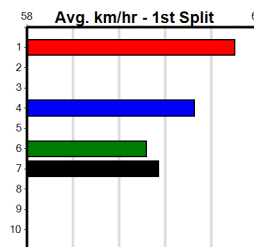

13 RACES TONIGHT

1
6:09PM

(VIC time)

Distance: 390m, Race Type: Maiden, Total Prizemoney: $2,535
1st: $1,680, 2nd: $520, 3rd: $260, 4th: $75

Watchdog Tips: ☐ ☐ ☐ ☐ ☐ Bet:

Form Box	Wgt	Dist	Track	Date	Time	BON	Margin	1st/2nd (Time)	PIR	Checked	Comment	WR	Split 1	S/P	Grade

1

SIA RIOT [M]
BK Bitch Sep-22 Sire: ALLEN DEED Dam: BLUE SKY RIOT Trainer: Colin Bermingham (Mount Mercer)
Owner(s): S Camden-bermingham
Winning Distances: < 300m (0) 300 - 399m (0) 400 - 499m (0) 500 - 599m (0) 600 - 699m (0) > 700m (0)
Winning Weights:
5th (3) 26.8 450 SHP R3 21-Oct-24 25.94 25.01 13.00 ELITE INTENTION (25.09) Q/225 6.66 $10.40 MH

Bx	1st	2nd	3rd	4th	5th	6th	7th	8th
1								
2								
3								
4								
5								
6								
7								
8								

Prize Best Starts Trk/Dts APM $0.00 FSH 1-0-0-0 0-0-0-0 0

Last 3 wins NOT included above

2

ALL WHISKEY [M]
BK Bitch May-23 Sire: HOOKED ON SCOTCH Dam: ASTON CHAMPAGN Trainer: Stephen Elsum (Naroghid)
Owner(s): R AND GD (SYN), I Wood, R Smith, A Moore
Winning Distances: < 300m (0) 300 - 399m (0) 400 - 499m (0) 500 - 599m (0) 600 - 699m (0) > 700m (0)
Winning Weights:

Bx	1st	2nd	3rd	4th	5th	6th	7th	8th
1								
2								
3								
4								
5								
6								
7								
8								

Prize Best Starts Trk/Dts APM $0 FSH 0-0-0-0 0-0-0-0 0

Last 3 wins NOT included above

3

MORAINE MINTY [M]
WBE Dog Mar-23 Sire: MY REDEEMER Dam: AVATAR MINTY Trainer: Glenn Judd (Noorat)
Owner(s): MORaine (SYN), G Judd, S Judd
Winning Distances: < 300m (0) 300 - 399m (0) 400 - 499m (0) 500 - 599m (0) 600 - 699m (0) > 700m (0)
Winning Weights:

Bx	1st	2nd	3rd	4th	5th	6th	7th	8th
1								
2								
3								
4								
5								
6								
7								
8								

Prize Best Starts Trk/Dts APM $0 FSH 0-0-0-0 0-0-0-0 0

Last 3 wins NOT included above

4

BIG BOY JETT (SA)[M]
BK Dog Feb-23 Sire: BLUE MOON RISING Dam: GALACTIC ATHENA Trainer: Peter Keane (Koroit)
Owner(s): Miller Lamond (SYN), N Miller, P Lamond
Winning Distances: < 300m (0) 300 - 399m (0) 400 - 499m (0) 500 - 599m (0) 600 - 699m (0) > 700m (0)
Winning Weights:
4th (1) 30.0 400 MTG R3 15-Dec-24 23.82 22.42 6.00L COMPUTER MAN (23.39) 0 11.53 $2.50 MH
3rd (8) 29.9 390 WBL R1 30-Jan-25 22.56 22.03 2.25L PAW QUEBEC (22.41) M/64 8.87 $18.80 M

Bx	1st	2nd	3rd	4th	5th	6th	7th	8th
1								
2								
3								
4								
5								
6								
7								
8								

Prize Best Starts Trk/Dts APM $260.00 22.56(8)-30/1/25 2-0-0-1 1-0-0-1 260

Last 3 wins NOT included above

5

REIKO MIMOSA [M]
BK Bitch Apr-23 Sire: FABREGAS Dam: REIKO MARTINI Trainer: Stephen Tabb (Lara)
Owner(s): J Fry
Winning Distances: < 300m (0) 300 - 399m (0) 400 - 499m (0) 500 - 599m (0) 600 - 699m (0) > 700m (0)
Winning Weights:

Bx	1st	2nd	3rd	4th	5th	6th	7th	8th
1								
2								
3								
4								
5								
6								
7								
8								

Prize Best Starts Trk/Dts APM $0 FSH 0-0-0-0 0-0-0-0 0

Last 3 wins NOT included above