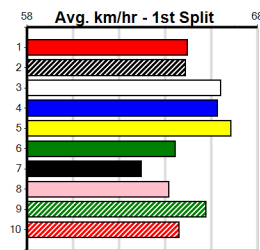

SPORTSBET SET A DEPOSIT LIMIT

Distance: 390m, Race Type: Mixed 6/7, Total Prizemoney: $2,925
1st: $1,950, 2nd: $600, 3rd: $300, 4th: $75

Watchdog Tips: [ ] [ ] [ ] [ ] Bet: [ ]

Table with columns: Form Box, Wgt, Dist, Track, Date, Time, BON, Margin, 1st/2nd (Time), PIR, Checked, Comment, W/R, Split 1, S/P, Grade

SPECIAL PLAYS [6]
BD Bitch Jan-23 Sire: TOMMY SHELBY Dam: SHE CAN EXCITE
Owner(s): C Capuano
Trainer: Nicole Salna (Anakie)
Winning Distances: < 300m (0) 300 - 399m (1) 400 - 499m (1) 500 - 599m (0) 600 - 699m (0) > 700m (0)
Winning Weights: 25.9(1) 26.6(1)
Race results table with columns: Rank, Box, Wgt, Dist, Track, Date, Time, BON, Margin, Name, Age, Sire, Dam, PIR, Checked, Comment, W/R, Split 1, S/P, Grade, Prize

BRIELLE (NSW)[6]
BK Bitch Feb-23 Sire: ALLEN DEED Dam: ELANDA BALE
Owner(s): F Herbert
Trainer: Daniel Gibbons (Avalon)
Winning Distances: < 300m (0) 300 - 399m (1) 400 - 499m (1) 500 - 599m (0) 600 - 699m (0) > 700m (0)
Winning Weights: 26.0(1) 26.3(1)
Race results table with columns: Rank, Box, Wgt, Dist, Track, Date, Time, BON, Margin, Name, Age, Sire, Dam, PIR, Checked, Comment, W/R, Split 1, S/P, Grade, Prize

CINDY'S FIRE [6]
BK Bitch Nov-22 Sire: RAW ABILITY Dam: TINKER CINDY
Owner(s): M Rodgers
Trainer: Vito Inquanti (Camperdown)
Winning Distances: < 300m (0) 300 - 399m (1) 400 - 499m (1) 500 - 599m (0) 600 - 699m (0) > 700m (0)
Winning Weights: 29.3(1) 30.7(1)
Race results table with columns: Rank, Box, Wgt, Dist, Track, Date, Time, BON, Margin, Name, Age, Sire, Dam, PIR, Checked, Comment, W/R, Split 1, S/P, Grade, Prize

ERIC QUIRK [7]
RBD Dog Jan-23 Sire: AEROPLANE ERIC Dam: CLOONA LASS
Owner(s): K Mugavin
Trainer: Kevin Mugavin (Killarney)
Winning Distances: < 300m (0) 300 - 399m (0) 400 - 499m (1) 500 - 599m (0) 600 - 699m (0) > 700m (0)
Winning Weights: 35.4(1)
Race results table with columns: Rank, Box, Wgt, Dist, Track, Date, Time, BON, Margin, Name, Age, Sire, Dam, PIR, Checked, Comment, W/R, Split 1, S/P, Grade, Prize

LAURISTON GIRL [6]
RF Bitch Feb-23 Sire: FERAL FRANKY Dam: DELTA RHODE
Owner(s): THE KENNA (SYN), G Kenna, J Kenna, K Kenna, F Kenna, L Kenna
Trainer: Stephen Elsum (Naroghid)
Winning Distances: < 300m (0) 300 - 399m (2) 400 - 499m (0) 500 - 599m (0) 600 - 699m (0) > 700m (0)
Winning Weights: 26.6(1) 27.1(1)
Race results table with columns: Rank, Box, Wgt, Dist, Track, Date, Time, BON, Margin, Name, Age, Sire, Dam, PIR, Checked, Comment, W/R, Split 1, S/P, Grade, Prize

1

2

3

4

5