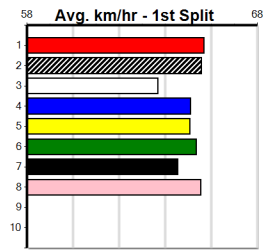

SPORTSBET WE LET THE DOGS OUT

Distance: 450m, Race Type: Grade 5, Total Prizemoney: $2,925
1st: $1,950, 2nd: $600, 3rd: $300, 4th: $75

Watchdog Tips:

Bet:

Table with columns: Form Box, Wgt, Dist, Track, Date, Time, BON, Margin, 1st/2nd (Time), PIR, Checked, Comment, WR, Split 1, S/P, Grade

PAW VERNON (NSW)[5]
BK Dog Dec-22 Sire: BERNARDO Dam: DYNA HARPA
Owner(s): B Wheeler
Trainer: Mark Delbridge (Balliang)
Winning Distances: < 300m (0) 300 - 399m (0) 400 - 499m (4) 500 - 599m (0) 600 - 699m (0) > 700m (0)
Winning Weights: 29.6(1) 30.2(1) 30.3(1) 30.4(1)
Box History table and Prize Best Starts table included.

SOKITA [5]
BK Bitch Nov-22 Sire: TOMMY SHELBY Dam: SHOOT TO MISS
Owner(s): J Cornell
Trainer: David Peckham (Allendale East)
Winning Distances: < 300m (0) 300 - 399m (2) 400 - 499m (1) 500 - 599m (0) 600 - 699m (0) > 700m (0)
Winning Weights: 24.6(1) 24.9(1) 25.1(1)
Box History table and Prize Best Starts table included.

DIRTY DASH [5]
BKW Dog Apr-22 Sire: FERNANDO BALE Dam: ANGEL DASH
Owner(s): Price Harding (SYN), G Harding, T Price, L Sharam
Trainer: Tracie Price (Compton)
Winning Distances: < 300m (0) 300 - 399m (2) 400 - 499m (4) 500 - 599m (3) 600 - 699m (1) > 700m (0)
Winning Weights: 30.0(2) 30.1(1) 30.3(1) 30.4(1) 30.6(1) 30.7(1) 31.0(2) 31.9(1)
Box History table and Prize Best Starts table included.

SAINT TAY [5]
BK Dog Mar-22 Sire: BERNARDO Dam: SAINT MADDIE
Owner(s): P Byrne
Trainer: Peter Byrne (Koroit)
Winning Distances: < 300m (0) 300 - 399m (4) 400 - 499m (2) 500 - 599m (0) 600 - 699m (0) > 700m (0)
Winning Weights: 28.0(1) 28.4(1) 28.6(1) 28.7(2) 29.2(1)
Box History table and Prize Best Starts table included.

FEROCIOUS CANARY (NSW)[5]
RF Bitch Dec-22 Sire: JUNGLE DEUCE Dam: MIDNIGHT HERO
Owner(s): S Flaherty
Trainer: Lisa Delbridge (Balliang)
Winning Distances: < 300m (0) 300 - 399m (1) 400 - 499m (2) 500 - 599m (0) 600 - 699m (0) > 700m (0)
Winning Weights: 29.0(1) 29.5(1) 29.7(1)
Box History table and Prize Best Starts table included.

1

2

3

4

5