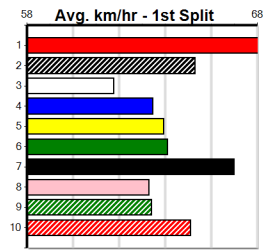

MATKO HIRE

Distance: 450m, Race Type: Mixed 6/7, Total Prizemoney: $2,925
1st: $1,950, 2nd: $600, 3rd: $300, 4th: $75

Watchdog Tips: [ ] [ ] [ ] [ ] Bet: [ ]

Form Box Wgt Dist Track Date Time BON Margin 1st/2nd (Time) PIR Checked Comment WR Split 1 S/P Grade

MIKADO JEWEL [7]
BK Bitch Feb-23
Sire: COSMIC RUMBLE Dam: HARDAWAY WINNIE
Owner(s): J AND J (SYN), M Barber, P Jones
Trainer: Maria Barber (Hoddles Creek)
Winning Distances: < 300m (0) 300 - 399m (1) 400 - 499m (0) 500 - 599m (0) 600 - 699m (0) > 700m (0)
Winning Weights: 25.7(1)
Race results table with columns for rank, weight, distance, track, date, time, odds, margin, and prize money.

Box History table for Mikado Jewel [7] showing box numbers 1-8 and their performance in various race positions (1st-8th).

BLUE MOON MARIE (SA)[7]
BD Bitch Feb-23
Sire: BLUE MOON RISING Dam: GALACTIC ATHENA
Owner(s): Miller Lamond (SYN), N Miller, P Lamond
Trainer: Peter Keane (Koroit)
Winning Distances: < 300m (0) 300 - 399m (1) 400 - 499m (0) 500 - 599m (0) 600 - 699m (0) > 700m (0)
Winning Weights: 24.7(1)
Race results table with columns for rank, weight, distance, track, date, time, odds, margin, and prize money.

Box History table for Blue Moon Marie (SA)[7] showing box numbers 1-8 and their performance in various race positions (1st-8th).

PAW VELDRON (NSW)[7]
WBD Dog Jul-22
Sire: AUSSIE INFRARED Dam: DYNA PATTY
Owner(s): B Wheeler
Trainer: Mark Delbridge (Balliang)
Winning Distances: < 300m (0) 300 - 399m (0) 400 - 499m (0) 500 - 599m (1) 600 - 699m (0) > 700m (0)
Winning Weights: 33.3(1)
Race results table with columns for rank, weight, distance, track, date, time, odds, margin, and prize money.

Box History table for Paw Veldron (NSW)[7] showing box numbers 1-8 and their performance in various race positions (1st-8th).

BOURNE LICKETY (SA)[6]
BK Dog Sep-22
Sire: FERAL FRANKY Dam: SWEET ON ME
Owner(s): D Peckham
Trainer: David Peckham (Allendale East)
Winning Distances: < 300m (0) 300 - 399m (1) 400 - 499m (1) 500 - 599m (0) 600 - 699m (0) > 700m (0)
Winning Weights: 27.9(1) 29.7(1)
Race results table with columns for rank, weight, distance, track, date, time, odds, margin, and prize money.

Box History table for Bourne Lickety (SA)[6] showing box numbers 1-8 and their performance in various race positions (1st-8th).

MIDDLE EARTH [6]
F Dog Nov-22
Sire: FERNANDO BALE Dam: MEPUNGA STELLAR
Owner(s): P Byrne
Trainer: Peter Byrne (Koroit)
Winning Distances: < 300m (0) 300 - 399m (0) 400 - 499m (2) 500 - 599m (0) 600 - 699m (0) > 700m (0)
Winning Weights: 30.2(1) 31.0(1)
Race results table with columns for rank, weight, distance, track, date, time, odds, margin, and prize money.

Box History table for Middle Earth [6] showing box numbers 1-8 and their performance in various race positions (1st-8th).

1

2

3

4

5