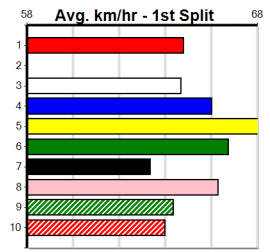

**6**

**7**

**8**

**9**

**10**

ONE MORE RACE TO GO

Distance: 390m, Race Type: Grade 5, Total Prizemoney: \$2,925
1st: \$1,950, 2nd: \$600, 3rd: \$300, 4th: \$75

Watchdog Tips: [ ] [ ] [ ] [ ] Bet: [ ]