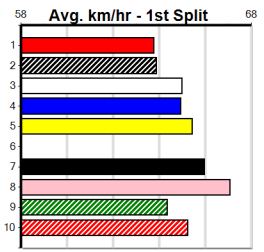

MACEY'S BISTRO

Distance: 390m, Race Type: Grade 5, Total Prizemoney: $2,925
1st: $1,950, 2nd: $600, 3rd: $300, 4th: $75

Watchdog Tips:

Bet:

Table with columns: Form Box, Wgt, Dist, Track, Date, Time, BON, Margin, 1st/2nd (Time), PIR, Checked, Comment, W/R, Split 1, S/P, Grade

BRILEY RIOT [5]
BD Bitch Apr-22
Sire: PAT C SABBATH Dam: LA BELLA RIOT
Trainer: Colin Bermingham (Mount Mercer)
Winning Distances: < 300m (0) 300 - 399m (2) 400 - 499m (3) 500 - 599m (0) 600 - 699m (0) > 700m (0)
Winning Weights: 25.8(1) 26.0(1) 26.1(1) 26.5(1) 26.7(1)
Race results table with columns: Rank, Wgt, Dog, Dist, Date, Time, Margin, 1st/2nd, PIR, Checked, Comment, W/R, Split 1, S/P, Grade

Box History
Table with columns: Bx, 1st, 2nd, 3rd, 4th, 5th, 6th, 7th, 8th
Prize Best Starts Trk/Dts APM

SAINT MICK [5]
BK Dog Mar-22
Sire: BERNARDO Dam: SAINT MADDIE
Trainer: Narelle Byrne (Koroit)
Winning Distances: < 300m (0) 300 - 399m (7) 400 - 499m (3) 500 - 599m (0) 600 - 699m (0) > 700m (0)
Winning Weights: 29.0(1) 29.1(1) 29.2(2) 29.3(2) 29.4(1) 29.5(1) 29.8(1) 29.9(1)
Race results table with columns: Rank, Wgt, Dog, Dist, Date, Time, Margin, 1st/2nd, PIR, Checked, Comment, W/R, Split 1, S/P, Grade

Box History
Table with columns: Bx, 1st, 2nd, 3rd, 4th, 5th, 6th, 7th, 8th
Prize Best Starts Trk/Dts APM

GOLDEN BLEND (NSW)[5]
BEF Dog Jun-22
Sire: LK'S CRUSHN IT Dam: SERGIS
Trainer: Gary Hunt (Cudgee)
Winning Distances: < 300m (0) 300 - 399m (2) 400 - 499m (2) 500 - 599m (0) 600 - 699m (0) > 700m (0)
Winning Weights: 30.6(1) 31.6(1) 32.3(1) 32.4(1)
Race results table with columns: Rank, Wgt, Dog, Dist, Date, Time, Margin, 1st/2nd, PIR, Checked, Comment, W/R, Split 1, S/P, Grade

Box History
Table with columns: Bx, 1st, 2nd, 3rd, 4th, 5th, 6th, 7th, 8th
Prize Best Starts Trk/Dts APM

SCOTT TO BURN [5]
F Dog Nov-20
Sire: BEWILDERING Dam: SCOTT TO GIVE
Trainer: Mark Keane (Koroit)
Winning Distances: < 300m (0) 300 - 399m (8) 400 - 499m (0) 500 - 599m (0) 600 - 699m (0) > 700m (0)
Winning Weights: 31.0(1) 31.3(1) 31.8(1) 31.9(2) 32.1(1) 32.3(1) 32.7(1)
Race results table with columns: Rank, Wgt, Dog, Dist, Date, Time, Margin, 1st/2nd, PIR, Checked, Comment, W/R, Split 1, S/P, Grade

Box History
Table with columns: Bx, 1st, 2nd, 3rd, 4th, 5th, 6th, 7th, 8th
Prize Best Starts Trk/Dts APM

SUPER CECICHE [5]
BK Bitch Feb-22
Sire: SHIMA SHINE Dam: SUPER C AZELLE
Trainer: Margery Quick (Haddon)
Winning Distances: < 300m (0) 300 - 399m (2) 400 - 499m (1) 500 - 599m (0) 600 - 699m (0) > 700m (0)
Winning Weights: 27.5(1) 28.3(1) 29.0(1)
Race results table with columns: Rank, Wgt, Dog, Dist, Date, Time, Margin, 1st/2nd, PIR, Checked, Comment, W/R, Split 1, S/P, Grade

Box History
Table with columns: Bx, 1st, 2nd, 3rd, 4th, 5th, 6th, 7th, 8th
Prize Best Starts Trk/Dts APM