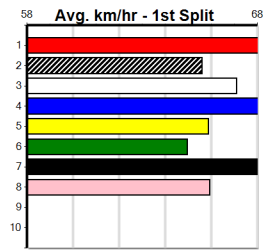

WOOD MOTORCYCLE & MOWER

Distance: 450m, Race Type: Mixed 4/5, Total Prizemoney: $3,360
1st: $2,250, 2nd: $690, 3rd: $345, 4th: $75

Watchdog Tips:

Bet:

Table with columns: Form Box, Wgt, Dist, Track, Date, Time, BON, Margin, 1st/2nd (Time), PIR, Checked, Comment, WR, Split 1, S/P, Grade

ASTON ZINGARA [4]
BK Bitch Mar-22
Sire: BARCIA BALE Dam: GYPSIES LUCK
Owner(s): R Borda
Trainer: Aimee Drew (Winslow)
Winning Distances: < 300m (0) 300 - 399m (5) 400 - 499m (4) 500 - 599m (2) 600 - 699m (0) > 700m (0)
Winning Weights: 26.4(2) 26.5(2) 26.6(1) 26.7(1) 26.9(1) 27.0(2) 27.1(1) 27.4(1)
Race results table with columns: Rank, Wgt, Dog, Date, Time, BON, Margin, 1st/2nd, PIR, Checked, Comment, WR, Split 1, S/P, Grade

Box History
Table with columns: Bx, 1st, 2nd, 3rd, 4th, 5th, 6th, 7th, 8th
Prize Best Starts Trk/Dts APM

MR. KIA ORA [4]
WBK Dog Sep-21
Sire: FERNANDO BALE Dam: MILLETT
Owner(s): G Black
Trainer: Lisa Delbridge (Balliang)
Winning Distances: < 300m (0) 300 - 399m (1) 400 - 499m (8) 500 - 599m (0) 600 - 699m (0) > 700m (0)
Winning Weights: 34.2(1) 34.4(1) 34.8(2) 34.9(3) 35.1(1) 35.2(1)
Race results table with columns: Rank, Wgt, Dog, Date, Time, BON, Margin, 1st/2nd, PIR, Checked, Comment, WR, Split 1, S/P, Grade

Box History
Table with columns: Bx, 1st, 2nd, 3rd, 4th, 5th, 6th, 7th, 8th
Prize Best Starts Trk/Dts APM

PAW QUARK (NSW)[5]
BK Dog Jan-23
Sire: BERNARDO Dam: DYNA GARNER
Owner(s): B Wheeler
Trainer: Mark Delbridge (Balliang)
Winning Distances: < 300m (0) 300 - 399m (3) 400 - 499m (2) 500 - 599m (0) 600 - 699m (0) > 700m (0)
Winning Weights: 31.8(1) 32.0(1) 32.3(1) 32.4(1) 32.9(1)
Race results table with columns: Rank, Wgt, Dog, Date, Time, BON, Margin, 1st/2nd, PIR, Checked, Comment, WR, Split 1, S/P, Grade

Box History
Table with columns: Bx, 1st, 2nd, 3rd, 4th, 5th, 6th, 7th, 8th
Prize Best Starts Trk/Dts APM

WARIO (NSW)[5]
BK Dog Apr-21
Sire: PINDARI EXPRESS Dam: FIERY CRASH
Owner(s): K Patzel
Trainer: Kevin Patzel (Allendale East)
Winning Distances: < 300m (0) 300 - 399m (9) 400 - 499m (9) 500 - 599m (2) 600 - 699m (0) > 700m (0)
Winning Weights: 30.8(2) 32.0(1) 32.9(2) 33.0(2) 33.1(2) 33.3(1) 33.4(2) 33.5(3) 33.6(1) 33.8(2) 33.9(1) 34.3(1)
Race results table with columns: Rank, Wgt, Dog, Date, Time, BON, Margin, 1st/2nd, PIR, Checked, Comment, WR, Split 1, S/P, Grade

Box History
Table with columns: Bx, 1st, 2nd, 3rd, 4th, 5th, 6th, 7th, 8th
Prize Best Starts Trk/Dts APM

LUPINI MONELLI (WA)[5]
BD Bitch Oct-20
Sire: FERNANDO BALE Dam: CORONA MONELLI
Owner(s): Aloisi Lehman (SYN), T Aloisi, M Lehman
Trainer: Margery Quick (Haddon)
Winning Distances: < 300m (0) 300 - 399m (0) 400 - 499m (0) 500 - 599m (16) 600 - 699m (1) > 700m (0)
Winning Weights: 25.2(1) 25.3(2) 25.4(1) 25.5(2) 25.6(1) 25.8(2) 26.1(3) 26.2(2) 26.3(1) 26.4(2)
Race results table with columns: Rank, Wgt, Dog, Date, Time, BON, Margin, 1st/2nd, PIR, Checked, Comment, WR, Split 1, S/P, Grade

Box History
Table with columns: Bx, 1st, 2nd, 3rd, 4th, 5th, 6th, 7th, 8th
Prize Best Starts Trk/Dts APM