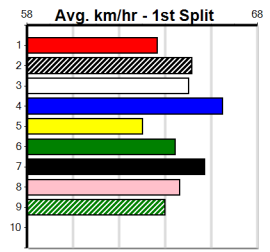

BROAD TREE CARE DAMSELS DASH

Distance: 390m, Race Type: Grade 5, Total Prizemoney: $2,925
1st: $1,950, 2nd: $600, 3rd: $300, 4th: $75

Watchdog Tips:

Bet:

Table with columns: Form Box, Wgt, Dist, Track, Date, Time, BON, Margin, 1st/2nd (Time), PIR, Checked, Comment, WR, Split 1, S/P, Grade

BOURNE SARAH (SA)[5]
BK Bitch Dec-21
Sire: SUPERIOR PANAMA Dam: SWEET ON ME
Trainer: David Peckham (Allendale East)
Owner(s): D Peckham
Winning Distances: < 300m (0) 300 - 399m (5) 400 - 499m (1) 500 - 599m (1) 600 - 699m (0) > 700m (0)
Winning Weights: 26.2(1) 26.4(1) 26.5(1) 26.8(1) 26.9(2) 27.1(1)
2nd (6) 26.8 450 BAL R6 04-Sep-24 25.69 25.40 1.75L WAR TIME NOVELTY (25.58) Q/112 . . . 6.65 $28.30 5
8th (1) 27.1 460 WGL R6 10-Sep-24 26.81 26.03 9.50L QUIET LAKES (26.18) M/777 . . . 6.75 $6.30 5
4th (2) 25.7 455 MBR R9 20-Oct-24 26.60 25.81 3.25L FORGOTTEN FURY (26.37) 0 . . . VINJ(7) 8.23 $1.50 6
3rd (7) 27.4 400 MTG R11 05-Dec-24 23.56 22.92 9.50L ROCKLEA EARLE (22.92) . . . 11.08 $2.80 RW
2nd (8) 27.9 400 MTG R7 19-Dec-24 23.62 23.31 4.25L TURNING OAK (23.31) . . . 11.26 $2.90 RW
4th (7) 28.1 395 MBR R7 27-Dec-24 23.18 22.38 7.00L LANGLEY FLYER (22.70) . . . 5.28 $34.00 5
3rd (3) 27.6 300 MBS R7 21-Jan-25 17.05 16.56 1.25L SAND DRAGON (16.96) . . . 4.59 $9.00 6
4th (5) 27.6 350 MBS R6 28-Jan-25 19.84 19.17 2.25L ALLINGA METRO (19.68) . . . 7.29 $7.00 6
Last 3 wins NOT included above
1st (1) 26.2 395 TRA R4 12-Apr-24 22.51 22.16 0.75L GOTHAM MARQUESS (22.55) M/321 . . . 3.81 $3.50 5
1st (1) 26.5 350 TRA R11 19-Apr-24 19.73 19.44 4.75L JUNIOR PISTOL (20.06) Q/11 . . . SW . . . 6.56 $3.00 5
1st (4) 26.8 515 SAP R5 01-Jul-24 30.05 29.44 4.25L JEREMY SPOKE (30.34) Q/2111 . . . 5.23 $2.50 5

Box History table for Bourne Sarah (SA) with columns Bx, 1st, 2nd, 3rd, 4th, 5th, 6th, 7th, 8th and Prize Best Starts, Trk/Dts, APM.