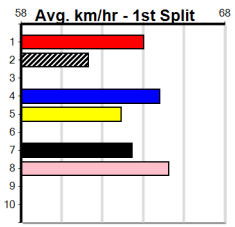

SPORTSBET GO THE BLUE DOG (300+ R

Distance: 500m, Race Type: Mixed 4/5, Total Prizemoney: \$1,740
1st: \$1,150, 2nd: \$360, 3rd: \$180, 4th: \$50

8

4:37PM

(VIC time)

Watchdog Tips:

0 0 0 0

Bet: