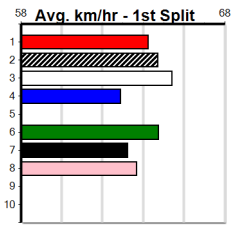

SHIMA SHINE AT STUD (300+ RANK)

Distance: 425m, Race Type: Mixed 4/5, Total Prizemoney: \$1,530
1st: \$1,000, 2nd: \$320, 3rd: \$160, 4th: \$50

Watchdog Tips: **0 0 0 0** Bet: **.**

Form Box Weight Dist Track Date Time BON Margin 1st/2nd (Time) PIR Checked Comment W/R Split 1 S/P Grade