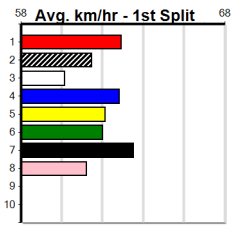

Bendigo

BENDIGO RACE 13 (300+ RANK)

13 (E1)

Distance: 425m, Race Type: Grade 5, Total Prizemoney: $1,530
1st: $1,000, 2nd: $320, 3rd: $160, 4th: $50

6:15PM

(VIC time)

Watchdog Tips:

0 0 0 0

Bet:

Form	Box	Weight	Dist	Track	Date	Time	BON	Margin	1st/2nd (Time)	PIR	Checked	Comment	W/R	Split 1	S/P	Grade

1 TORNADO JACK [5]

F D Dec-21 BUCKLE UP WES LANCOME LADY

Trainer: Thomas Boehmke (Narewillcock)

7th (6)	31.0	425	BEN	R6	08-Jan-25	24.68	23.64	8.50	MAX KANE (24.10)	S/887	.	.	.	6.80	$40.10	T3-5
5th (8)	31.1	425	BEN	R11	16-Jan-25	24.60	24.16	5.00	ARTIFICIAL BLUE (24.25)	S/566	.	.	.	6.75	$8.00	T3-5
6th (1)	31.3	425	BEN	R5	22-Jan-25	24.96	24.31	5.50	CLOSE COMBAT (24.59)	S/566	.	.	.	6.82	$9.30	5
4th (1)	31.3	425	BEN	R13	29-Jan-25	24.93	24.04	1.75	LATIN RHYTHM (24.81)	M/354	.	.	.	6.77	$5.20	T3-5

Owner(s): T Boehmke

Winning Boxes

1	2	3	4	5	6	7	8
1	1	1	1	1	1	1	1
Prize	$7,630.00						
Best	24.12						
Starts	51-5-3-8						
Trk/Dst	30-4-2-6						
APM	$2796						

2 BIG DEB OSTI [5]

BK B May-21 BERNARDO EUREKA OSTI

Trainer: Michael Niele (Berringa)

6th (7)	30.6	400	MTG	R9	29-Aug-24	24.35	23.08	12.00	CADILLAC BELLE (23.51)					11.34	$31.00	RW
7th (8)	30.4	305	MTG	R6	08-Dec-24	18.57	17.50	16.00	GALACTIC NEMESIS (17.50)					5.92	$61.00	6
6th (7)	30.6	400	MTG	R9	23-Jan-25	24.45	23.16	11.00	KERRY'S CADILLAC (23.72)					11.25	$26.00	RW
5th (3)	30.1	400	MTG	R10	30-Jan-25	24.25	23.12	5.50	CADILLAC ROCKS (23.86)					11.14	$26.00	RW

Owner(s): M Niele

Winning Boxes

1	2	3	4	5	6	7	8
2	2	1					
Prize	$5,235.00						
Best	FSH						
Starts	52-5-3-7						
Trk/Dst	0-0-0-0						
APM	$659						

3 LEKTRA NICK [5]

BK D Jan-20 ZAMBORA BROCKIE LEKTRA VIKI

Trainer: Robert Tolson (Maryborough)

6th (1)	32.0	425	BEN	R13	08-Jan-25	24.98	23.64	6.00	LARGYLE EMMA (24.59)	M/666	.	.	.	6.82	$62.90	T3-5
6th (1)	31.9	425	BEN	R5	16-Jan-25	25.34	24.16	15.00	MARINO (24.34)	M/466	.	.	.	6.86	$59.30	T3-5
6th (3)	31.8	425	BEN	R13	22-Jan-25	25.34	24.31	13.00	BLUE OPAL ROCKS (24.49)	M/887	.	.	.	6.86	$107.00	5
8th (8)	31.7	425	BEN	R13	29-Jan-25	25.30	24.04	7.00	LATIN RHYTHM (24.81)	M/777	.	V0	.	6.96	$75.00	T3-5

Owner(s): R Tolson

Winning Boxes

1	2	3	4	5	6	7	8
1	3	1	1	2	1	1	3
Prize	$20,798.75						
Best	24.20						
Starts	148-13-9-20						
Trk/Dst	51-2-3-5						
APM	$480						

4 BOROUGH MAN [5]

WF D Feb-22 FERNANDO BALE SUBLIME NEWS

Trainer: Jordan Formosa (Heathcote)

5th (3)	31.2	425	BEN	R13	16-Jan-25	25.06	24.16	12.00	RAGING ELSA (24.28)	M/677	.	.	.	6.79	$9.40	T3-5
4th (2)	31.2	300	HVL	R12	22-Jan-25	17.49	16.88	3.5L	TAILS OF JONNY (17.25)	M/4	.	.	.	4.11	$4.30	5
3rd (4)	31.2	300	HVL	R5	29-Jan-25	17.36	17.09	2.00	DEVIL IN ME (17.24)	M/2	.	.	.	4.02	$21.10	5
8th (5)	31.1	300	HVL	R2	31-Jan-25	17.22	16.68	5.50	MINH GEORGY (16.84)	M/3	.	.	.	3.98	$26.50	T3-5

Owner(s): J Formosa

Winning Boxes

1	2	3	4	5	6	7	8
3						1	
Prize	$5,470.00						
Best	24.60						
Starts	26-4-1-2						
Trk/Dst	10-2-1-1						
APM	$2862