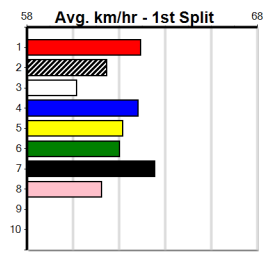

Bendigo
13 (E1)
6:15PM
(VIC time)

BENDIGO RACE 13 (300+ RANK)

Distance: 425m, Race Type: Grade 5, Total Prizemoney: $1,530
1st: $1,000, 2nd: $320, 3rd: $160, 4th: $50

Watchdog Tips: ☐ ☐ ☐ ☐ ☐

Bet: ☐

1

TORNADO JACK [5]
F Dog Dec-21 Sire: BUCKLE UP WES Dam: LANCOME LADY Trainer: Thomas Boehmke (Nareewillock)
Owner(s): T Boehmke
Winning Distances: < 300m (0) 300 - 399m (0) 400 - 499m (5) 500 - 599m (0) 600 - 699m (0) > 700m (0)
Winning Weights: 28.5(1) 29.7(1) 29.8(1) 30.4(2)

Box	1st	2nd	3rd	4th	5th	6th	7th	8th
1	1	1	1	1	4	2		
2	1	2	1	1	2	1		
3	1	1	1	1	1	1		
4	1	1	1	1	4			
5			1	1	2	1		
6	1	1	1	3	1	2		
7		1	1	1	1			
8	1	1	1	1	1			

Last 3 wins NOT included above

Box	1st	2nd	3rd	4th	5th	6th	7th	8th				
1st (8)	29.7	42.5	BEN	R11	28-Aug-24	24.46	24.19	1.5L PRINCE PIERRE (24.56)	M/112	6.72	$3.70	T3-6
1st (3)	30.4	42.5	BEN	R11	09-Oct-24	24.12	23.99	0.50L PENNY BLUE DEMON (24.14)	M/332	6.66	$21.40	T3-5
1st (4)	30.4	42.5	BEN	R4	06-Nov-24	24.12	23.88	2.00L MILLS FOR THREE (24.25)	M/221	6.65	$11.20	5

2

BIG DEB OSTI [5]
BK Bitch May-21 Sire: BERNARDO Dam: EUREKA OSTI Trainer: Michael Niele (Berringa)
Owner(s): M Niele
Winning Distances: < 300m (0) 300 - 399m (1) 400 - 499m (4) 500 - 599m (0) 600 - 699m (0) > 700m (0)
Winning Weights: 30.0(1) 30.5(1) 30.6(2) 30.7(1)

Box	1st	2nd	3rd	4th	5th	6th	7th	8th
1				1	3			
2	2			1	1	3	1	2
3			1	1	2			1
4	2	2		1			1	2
5	1	1	2	1	2	2		
6	1	1	2					
7	1					3	2	
8	1	2	1	1	1	2		

Last 3 wins NOT included above

Box	1st	2nd	3rd	4th	5th	6th	7th	8th				
1st (4)	30.0	400	MTG	R4	02-May-24	23.77	22.97	0.50L PRINCESS CORDITE (23.80)		10.95	$14.00	RWH
1st (4)	30.6	400	MTG	R11	06-Jun-24	23.62	23.11	1.25L MOE THEM DOWN (23.71)	0	10.86	$18.00	RWH
1st (2)	30.7	400	MTG	R11	04-Jul-24	23.69	23.23	1.5L MARIONVALE GAL (23.80)	0	10.94	$12.00	RWH

3

LEKTRA NICK [5]
BK Dog Jan-20 Sire: ZAMBORA BROCKIE Dam: LEKTRA VIKI Trainer: Robert Tolson (Maryborough)
Owner(s): R Tolson
Winning Distances: < 300m (0) 300 - 399m (3) 400 - 499m (10) 500 - 599m (0) 600 - 699m (0) > 700m (0)
Winning Weights: 29.9(2) 30.1(3) 30.2(1) 30.3(1) 30.6(1) 30.7(1) 30.9(1) 31.1(1) 31.3(1) 31.8(1)

Box	1st	2nd	3rd	4th	5th	6th	7th	8th
1	1	1	2	4	5	1	1	1
2	3	1	4	1	4	4	2	1
3	1	2	3	4	2	7		3
4	1	1	4	2	2	4	3	
5	2	2	1	2	2	4		
6	1	1	1	3	3	7	2	1
7	1	2	3	5	5	5	1	
8	3	2	1	4	5	1	1	4

Last 3 wins NOT included above

Box	1st	2nd	3rd	4th	5th	6th	7th	8th				
1st (8)	31.3	400	MTG	R8	18-Aug-22	23.41	23.12	4.00L SHIMMY SHARNA (23.69)	SAMP	11.13	$2.40	RW
1st (5)	31.1	400	MTG	R12	25-Aug-22	23.30	23.14	0.10L CORRELATE (23.31)		11.01	$1.75	RW
1st (5)	31.8	410	HOR	R12	30-Oct-22	23.56	23.05	0.50L NOVA STAR (23.59)	Q/11	10.44	$14.00	5

4

BOROUGH MAN [5]
WF Dog Feb-22 Sire: FERNANDO BALE Dam: SUBLIME NEWS Trainer: Jordan Formosa (Heathcote)
Owner(s): J Formosa
Winning Distances: < 300m (0) 300 - 399m (2) 400 - 499m (2) 500 - 599m (0) 600 - 699m (0) > 700m (0)
Winning Weights: 29.5(1) 30.0(1) 30.2(1) 31.2(1)

Box	1st	2nd	3rd	4th	5th	6th	7th	8th
1	3							
2				1	1	1	1	1
3		1			1			
4			2		1	1	1	
5								2
6								
7	1			1	1	1	1	1
8				1				1

Last 3 wins NOT included above

Box	1st	2nd	3rd	4th	5th	6th	7th	8th				
1st (7)	30.2	390	BAL	R10	21-Oct-24	22.62	22.03	1.25L BOROUGH BOUND (22.70)	Q/21	8.60	$6.20	T3-7
1st (1)	30.0	425	BEN	R4	29-Oct-24	24.62	24.05	1.75L SASSY PANAMA (24.73)	M/322	6.63	$2.90	6G
1st (1)	31.2	390	SHP	R13	19-Dec-24	22.49	22.10	2.00L KRAKEN ROVER (22.62)	Q/11	8.58	$2.40	5