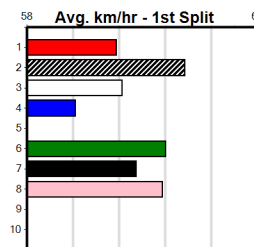

Distance: 425m, Race Type: Maiden, Total Prizemoney: $1,530
1st: $1,000, 2nd: $320, 3rd: $160, 4th: $50

Watchdog Tips:

Bet:

Form Box	Wgt	Dist	Track	Date	Time	BON	Margin	1st/2nd (Time)	PIR	Checked	Comment	WR	Split 1	S/P	Grade

1

DIRTY RASCAL (NSW)[M]

BK Dog Sep-22 Sire: FLYING RICCIARDO Dam: JAYDAH'S JET Trainer: Thomas Boehmke (Nareewillock)

Owner(s): H Boehmke
Winning Distances: < 300m (0) 300 - 399m (0) 400 - 499m (0) 500 - 599m (0) 600 - 699m (0) > 700m (0)

Winning Weights:

8th (7)	29.9	425	BEN	R2	16-Oct-24	25.65	24.12	17.00	MORAINÉ BRANDI (24.49)	S/668			6.78	$18.80	M
7th (6)	29.7	425	BEN	R2	04-Nov-24	25.92	23.81	28.00	SHOOT THE BREEZE (24.02)	M/357			6.83	$62.80	T3-M
6th (2)	29.7	425	BEN	R1	13-Nov-24	25.74	24.27	12.00	THERMAL SMOKE (24.93)	Q/135		VO	6.74	$37.60	T3-M
5th (7)	29.8	410	HOR	R2	26-Nov-24	24.27	22.97	15.00	NOVA OWEN (23.27)	Q/13			10.49	$67.90	M
7th (6)	30.0	425	BEN	R9	11-Dec-24	25.32	24.14	17.00	ASTON HOOKED (24.14)	M/357			6.73	$29.90	T3-M
7th (4)	30.0	425	BEN	R1	01-Jan-25	25.34	24.10	12.00	CANDY STRIDE (24.52)	M/235			6.78	$30.30	M
6th (7)	30.5	425	BEN	R1	15-Jan-25	25.49	24.09	13.00	RIPPING IT UP (24.62)	M/676			6.81	$72.40	M
6th (3)	30.6	425	BEN	R1	22-Jan-25	25.61	24.31	12.00	AMRON BUSTER (24.81)	Q/124			6.66	$15.80	M

Last 3 wins NOT included above

Bx	1st	2nd	3rd	4th	5th	6th	7th	8th
1								
2						1		
3							1	
4								2
5					1			1
6								2
7					1	1		1
8							1	

Prize Best	$0.00
Starts	25.32(6)-11/12/24
Trk/Dts	12-0-0-0
APM	10-0-0-0

2

COPPERHEAD DASH [M]

BE Dog Jan-23 Sire: ICE COOL KAEDYN Dam: GALWAY LIGHTS Trainer: Scott Millard (Kyneton)

Owner(s): Millard Racing Group (SYN), S Millard, C Millard
Winning Distances: < 300m (0) 300 - 399m (0) 400 - 499m (0) 500 - 599m (0) 600 - 699m (0) > 700m (0)

Winning Weights:

8th (7)	31.3	390	SHP	R1	11-Nov-24	24.10	21.77	23.00	MARIONVALE KEV (22.53)	M/87		W	8.94	$40.20	M
8th (5)	31.2	390	BAL	R2	21-Nov-24	23.39	21.93	14.00	TINY FOX (22.46)	S/88		V5	9.13	$137.00	M
7th (4)	32.0	300	HVL	R1	17-Dec-24	17.82	17.06	4.25L	BABY SHAKA (17.53)	M/4			4.13	$15.00	M
2nd (1)	31.9	300	HVL	R1	03-Jan-25	17.37	16.64	3.75L	FITZROY HALLE (17.12)	S/5			4.10	$39.60	T3-M
3rd (4)	31.9	300	HVL	R1	10-Jan-25	17.31	16.80	2.75L	ZINZAN PLODDER (17.12)	M/4			4.18	$12.10	T3-M
5th (5)	31.8	300	HVL	R1	17-Jan-25	17.53	16.93	4.50L	ASTON COSPICUA (17.23)	S/7			4.11	$23.80	T3-M
2nd (6)	31.0	350	HVL	R7	29-Jan-25	19.71	19.61	1.00L	LA BELLA MIKADO (19.65)	M/3			6.71	$14.00	M

Last 3 wins NOT included above

Bx	1st	2nd	3rd	4th	5th	6th	7th	8th
1		1						
2								
3								
4			1					1
5					1			1
6		1						
7								1
8								

Prize Best	$800.00
Starts	FSH
Trk/Dts	7-0-2-1
APM	0-0-0-0