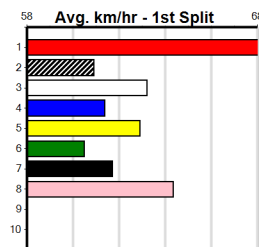

Owner(s):

Winning Distances: < 300m (0) 300 - 399m (0) 400 - 499m (0) 500 - 599m (0) 600 - 699m (0) > 700m (0)

Winning Weights:

Box History

HIP POCKET BENDIGO (300+ RANK)

Distance: 425m, Race Type: Grade 7, Total Prizemoney: \$1,530
1st: \$1,000, 2nd: \$320, 3rd: \$160, 4th: \$50