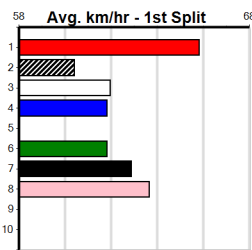

HANRAHAN PLUMBING (300+ RANK)

Distance: 425m, Race Type: Grade 6, Total Prizemoney: $1,530
1st: $1,000, 2nd: $320, 3rd: $160, 4th: $50

Watchdog Tips:

Bet:

Table with columns: Form Box, Wgt, Dist, Track, Date, Time, BON, Margin, 1st/2nd (Time), PIR, Checked, Comment, W/R, Split 1, S/P, Grade

FRENZY ATTACK [6]
BK Bitch Dec-22
Owner(s): G Sprod
Sire: AUSSIE INFRARED Dam: IT'S A FRENZY
Trainer: Garry Johnson (Chum Creek)
Winning Distances: < 300m (0) 300 - 399m (0) 400 - 499m (2) 500 - 599m (0) 600 - 699m (0) > 700m (0)
Winning Weights: 27.0(1) 27.6(1)
Box History table

YANKEE BLOOD [6]
WBD Dog Sep-21
Owner(s): D Bunn
Sire: FERNANDO BALE Dam: SUPER TORA
Trainer: Ronald Rogers (Long Gully)
Winning Distances: < 300m (0) 300 - 399m (0) 400 - 499m (2) 500 - 599m (0) 600 - 699m (0) > 700m (0)
Winning Weights: 29.5(1) 30.1(1)
Box History table

HAVANA BLUEBIRD [6]
BE Bitch Jun-22
Owner(s): C Curcio
Sire: MAGICAL BALE Dam: HAVANA MISS
Trainer: Paul May (Inglewood)
Winning Distances: < 300m (0) 300 - 399m (0) 400 - 499m (2) 500 - 599m (0) 600 - 699m (0) > 700m (0)
Winning Weights: 26.3(2)
Box History table

SHOWGIRL KARA (NSW)[6]
BK Bitch Oct-21
Owner(s): D Shovan
Sire: ORSON ALLEN Dam: VICTORIA'S KARA
Trainer: David Shovan (Powlett Plains)
Winning Distances: < 300m (0) 300 - 399m (1) 400 - 499m (1) 500 - 599m (0) 600 - 699m (0) > 700m (0)
Winning Weights: 28.1(1) 29.0(1)
Box History table

*** VACANT BOX ***
Owner(s):
Sire: Dam:
Trainer:
Winning Distances: < 300m (0) 300 - 399m (0) 400 - 499m (0) 500 - 599m (0) 600 - 699m (0) > 700m (0)
Winning Weights:
Box History

1

2

3

4

5