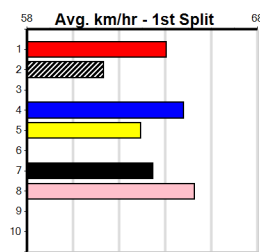

Box History

SPORTSBET GO THE BLUE DOG (300+ RANK)

Distance: 500m, Race Type: Mixed 4/5, Total Prizemoney: \$1,740
1st: \$1,150, 2nd: \$360, 3rd: \$180, 4th: \$50

Watchdog Tips: [] [] [] [] Bet: []

BUN WILDFIRE [5]
BDW Bitch Jun-22 Sire: DROOPYS SYDNEY Dam: GYPSY BUN
Trainer: Jordan Formosa (Heathcote)
Winning Distances: < 300m (0) 300 - 399m (0) 400 - 499m (4) 500 - 599m (1) 600 - 699m (0) > 700m (0)
Winning Weights: 29.2(1) 29.3(1) 29.4(1) 29.5(1) 29.8(1)
Race results table with columns: Rank, Sex, Age, Weight, Distance, Time, Margin, 1st/2nd (Time), PIR, Checked, Comment, WR, Split 1, S/P, Grade.