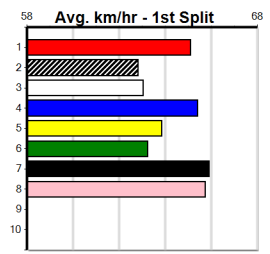

ONE MORE RACE TO GO (300+ RANK)

Distance: 425m, Race Type: Grade 5, Total Prizemoney: $1,530
1st: $1,000, 2nd: $320, 3rd: $160, 4th: $50

Watchdog Tips: [ ] [ ] [ ] [ ] Bet: [ ] [ ] [ ] [ ] [ ] [ ] [ ] [ ]

Table header with columns: Form Box, Wgt, Dist, Track, Date, Time, BON, Margin, 1st/2nd (Time), PIR, Checked, Comment, WR, Split 1, S/P, Grade

BULL INDEED [5]
BKW Dog May-22 Sire: ALLEN DEED Dam: HUFFLE PUFFLE
Owner(s): M Ebeyer
Winning Distances: < 300m (0) 300 - 399m (3) 400 - 499m (0) 500 - 599m (0) 600 - 699m (0) > 700m (0)
Winning Weights: 29.2(1) 29.3(1) 29.5(1)
1st (2) 29.2 300 HVL R11 02-Dec-24 16.88 16.80 0.50L CHILLI PEPPER (16.90) M/3 . . . 4.09 $5.90 6G
6th (8) 29.2 350 HVL R5 08-Dec-24 20.02 18.90 9.50L CANYA UNTAMED (19.36) M/5 . . . 6.72 $44.20 5
8th (6) 28.7 400 WGL R10 02-Jan-25 23.48 22.43 13.00 FINANCIAL NEWS (22.64) S/88 . . . 8.77 $79.40 SH
8th (8) 28.7 460 WGL R5 07-Jan-25 27.03 25.65 20.00 ASTON FREDDIE (25.65) M/768 . . . 6.82 $69.90 RW
8th (3) 29.1 350 HVL R5 17-Jan-25 20.57 19.68 10.00 RING A HOUDINI (19.87) M/5 . . . 6.73 $100.10 T3-RW
7th (7) 29.1 350 HVL R7 24-Jan-25 20.18 19.52 9.00L IN THEIR HONOUR (19.55) M/8 . . . 6.84 $92.70 T3-5
6= (2) 28.6 300 HVL R12 29-Jan-25 17.47 17.09 3.25L TALI MARVEL (17.24) S/7 . . . 4.12 $17.70 5
3rd (4) 28.6 300 HVL R11 31-Jan-25 17.07 16.68 2.25L MY GIRL RISSA (16.92) S/5 . . . 4.04 $22.60 T3-5
Last 3 wins NOT included above
1st (1) 29.5 300 HVL R1 20-Nov-24 17.43 17.01 0.50L MS DAISY MIKADO (17.46) M/4 . . . 4.03 $3.80 M
1st (7) 29.3 350 HVL R4 27-Nov-24 19.87 19.61 0.75L DEAL CLOSER (19.91) M/7 . . . SW . . . 6.74 $19.60 X67
Trainer: David Plumridge (Scoresby)

Box History table and Prize Best Starts Trk/Dts APM for BULL INDEED

THAI MOGWAI [5]
BK Dog Oct-21 Sire: BARCIA BALE Dam: ZIPPING JAMIE
Owner(s): S Randle
Winning Distances: < 300m (0) 300 - 399m (4) 400 - 499m (3) 500 - 599m (0) 600 - 699m (0) > 700m (0)
Winning Weights: 31.6(1) 32.2(1) 32.3(2) 32.4(1) 32.5(1) 32.8(1)
7= (4) 32.5 450 SHP R7 21-Dec-24 26.16 25.56 7.00L RED ED (25.67) M/688 . . . 6.86 $5.30 5
8th (8) 32.5 390 WBL R2 28-Dec-24 22.67 22.02 8.50L GROVER BALE (22.08) M/88 . . . 8.98 $18.40 5
5th (5) 32.5 390 WBL R13 30-Dec-24 22.84 22.11 11.00 MORAIN MILEY (22.13) M/66 . . . 9.30 $20.70 5
4th (7) 32.3 390 WBL R12 07-Jan-25 22.82 21.88 5.50L NICE ONE TOM (22.45) S/77 . . . W 8.96 $23.20 5
4th (7) 32.3 390 WBL R11 13-Jan-25 22.55 22.26 4.25L BAIJUI (22.26) M/56 . . . W 8.91 $51.70 5
6th (4) 31.9 425 BEN R12 17-Jan-25 24.58 23.55 11.00 ROSS STREET PETE (23.87) M/888 . . . 6.82 $70.30 5NP
3rd (7) 32.8 390 SHP R13 23-Jan-25 22.73 22.31 4.25L GEORGIE BALE (22.44) S/54 . . . 8.81 $3.40 T3-5
3rd (8) 32.3 390 WBL R10 27-Jan-25 22.74 22.29 2.25L COLLINDA PEARL (22.59) M/67 . . . 9.03 $23.40 5
Last 3 wins NOT included above
1st (8) 32.5 390 WBL R11 27-May-24 22.59 22.17 0.50L SLEEK MONIQUE (22.61) S/54 . . . 8.86 $5.90 5
1st (8) 32.3 425 BEN R10 26-Jun-24 24.46 23.91 0.50L RONN KING (24.49) M/434 . . . 6.70 $5.60 T3-5
1st (6) 32.2 425 BEN R12 14-Dec-24 24.20 24.07 7.00L SENNA FOREVER (24.67) M/221 . . . 6.77 $2.80 5
Trainer: Kathryn Tabb (Lara) ENG WBL 2025-02-03

Box History table and Prize Best Starts Trk/Dts APM for THAI MOGWAI