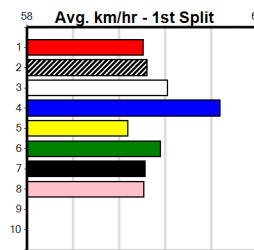

PETER BROWN CUSTOM HOMES (300+ RANK)

Distance: 425m, Race Type: Grade 5, Total Prizemoney: $1,530
1st: $1,000, 2nd: $320, 3rd: $160, 4th: $50

Watchdog Tips:

Bet:

Table with columns: Form Box, Wgt, Dist, Track, Date, Time, BON, Margin, 1st/2nd (Time), PIR, Checked, Comment, WR, Split 1, S/P, Grade

LATIN RHYTHM [5]
F Bitch Aug-21 Sire: FERNANDO BALE Dam: RED ROCHELLE
Owner(s): C Knott
Trainer: Cameron Knott (Mount Camel)
Winning Distances: < 300m (0) 300 - 399m (2) 400 - 499m (4) 500 - 599m (0) 600 - 699m (0) > 700m (0)
Winning Weights: 25.2(1) 25.6(1) 26.2(1) 26.4(1) 26.7(1) 27.1(1)
Box History table and Prize Best Starts table included.

HALEIGH VELLA [5]
BK Bitch Nov-21 Sire: SHIMA SHINE Dam: IT'S A DIVA
Owner(s): V Giles
Trainer: Peter Bartlett (Bamawm)
Winning Distances: < 300m (0) 300 - 399m (7) 400 - 499m (5) 500 - 599m (0) 600 - 699m (0) > 700m (0)
Winning Weights: 28.0(1) 28.6(1) 29.3(1) 29.4(1) 29.5(2) 29.6(1) 29.7(3) 29.8(1) 30.1(1)
Box History table and Prize Best Starts table included.

ASTRONOMICA [5]
BK Dog Jun-21 Sire: ASTON DEE BEE Dam: MISS MORRISSET
Owner(s): G Johnson
Trainer: Garry Johnson (Chum Creek)
Winning Distances: < 300m (0) 300 - 399m (3) 400 - 499m (7) 500 - 599m (1) 600 - 699m (0) > 700m (0)
Winning Weights: 33.3(1) 33.5(2) 33.7(1) 33.9(1) 34.1(2) 34.2(1) 34.4(1) 35.0(1) 35.6(1)
Box History table and Prize Best Starts table included.

AYIA THE SLAYER [5]
DKBD Bitch Dec-21 Sire: HARD STYLE RICO Dam: AYIA SOPHIA
Owner(s): J Gorgioski
Trainer: Jeff Gorgioski (Stanhope)
Winning Distances: < 300m (0) 300 - 399m (5) 400 - 499m (2) 500 - 599m (0) 600 - 699m (0) > 700m (0)
Winning Weights: 31.3(1) 31.5(1) 31.6(1) 31.8(1) 32.0(1) 32.4(1) 32.6(1)
Box History table and Prize Best Starts table included.

SQUIGGLY PAPA [5]
BK Dog Feb-21 Sire: MEPUNGA BLAZER Dam: HEADSPACE
Owner(s): BELLE ZAC AND CHARLIE (SYN), M Tabb, S Tabb
Trainer: Mathew Tabb (Lara)
ENG BAL 2025-02-03
Winning Distances: < 300m (0) 300 - 399m (3) 400 - 499m (6) 500 - 599m (0) 600 - 699m (0) > 700m (0)
Winning Weights: 29.8(1) 29.9(1) 30.2(2) 30.4(2) 31.2(1) 31.5(1) 31.9(1)
Box History table and Prize Best Starts table included.

1

2

3

4

5