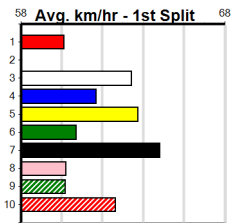

VIATEK (275+RANK)

Distance: 460m, Race Type: Maiden, Total Prizemoney: $1,530
1st: $1,000, 2nd: $320, 3rd: $160, 4th: $50

2

3:20PM
(VIC time)

ASTON SURPRISE (4) has turned in some handy performances around Ballarat to date and she looks suited in this event. LITTLE CHATTER (5) has good early burn and she will be in the firing line throughout. STRIKE IT MIKE (3) has claims

Watchdog Tips: **4** **5** **3** **1** **Bet:** **Box Quinella 3,4,5 ($10 for 333.33%)**