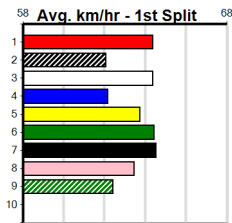

BARN BAR FUNCTION ROOM (275+RANK)

Distance: 460m, Race Type: Mixed 6/7, Total Prizemoney: $1,530
1st: $1,000, 2nd: $320, 3rd: $160, 4th: $50

5

4:17PM

(VIC time)

COLLINDA DOUGIE (8) has continued to improve with each run and he should assume control before the bend. HAPPY INTENTION (1) was impressive at Ballarat last time and she is suited back to this journey. LILY LALA (2) has claims

Watchdog Tips:

8

1

2

3

Bet:

Win 8