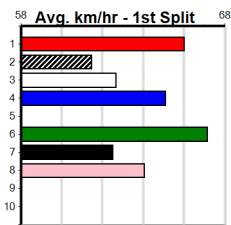

SHIMA SHINE AT STUD (275+RANK)

Distance: 400m, Race Type: Grade 5, Total Prizemoney: $1,530
1st: $1,000, 2nd: $320, 3rd: $160, 4th: $50

7

4:57PM
(VIC time)

HIGHLY ALERT (4) will find this a lot easier than his most recent racing and he can find the top soon after box rise. SOMETHING CLEVER (2) is better than his past few runs and he can come out running. SPICY MINX (1) has claims

Watchdog Tips: **4** **2** **1** **8** **Bet:** **Box Quinella 1,2,4 ($10 for 333.33%)**