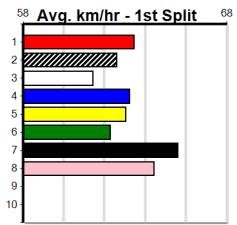

SPORTSBET MAKE IT A MULTI (275+RANK)

Distance: 400m, Race Type: Grade 5, Total Prizemoney: \$1,530
1st: \$1,000, 2nd: \$320, 3rd: \$160, 4th: \$50

LILLY RUSH (4) was solidly placed at Sale three runs back and she has the speed to cross and lead.
SWEET TONIGHT (2) was never headed three runs back and she should be in the mix again.
GALLOPING JESSIE (5) can run a cheeky race