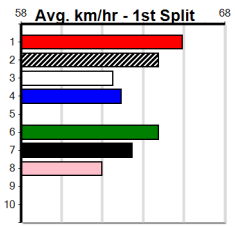

Warragul

8

5:17PM

(VIC time)

PAUA OF BUDDY AT STUD (275+RANK)

Distance: 460m, Race Type: Mixed 4/5, Total Prizemoney: $1,530
1st: $1,000, 2nd: $320, 3rd: $160, 4th: $50

PEACOCK (6) is a prolific winner and a clean getaway will see him prove too classy for this lot.
BLACK PINK (7) owns a handy 26.14 PB here and she will get a nice cart across early on.
DAINTREE GRANITE (8) will be strong in the run to the line

Watchdog Tips: **6** **7** **8** **3** **Bet:** **Trifecta 6/3,7,8/2,3,7,8 ($10 - 111.11%)**