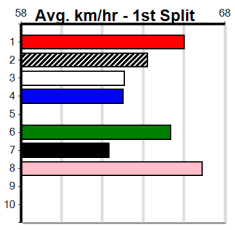

PHOTO MAN AT STUD (275+RANK)

Distance: 400m, Race Type: Grade 5, Total Prizemoney: \$1,530
1st: \$1,000, 2nd: \$320, 3rd: \$160, 4th: \$50

9

5:37PM

(VIC time)

HARD ON ME (8) has a top record here and she should find the top soon after box rise. CATCH THE OUTLAW (3) is another who excels here and he will be in the firing line from the outset. MICK SAYS SO (4) is never too far away here