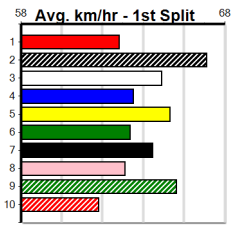

G'DAY CHEF CATERERS (275+RANK)

Distance: 400m, Race Type: Grade 7, Total Prizemoney: $1,530
1st: $1,000, 2nd: $320, 3rd: $160, 4th: $50

3

3:37PM
(VIC time)

WINIFRED MARY (5) was a dominant 22.76 winner here and he can atone for her luckless runs since. INVICTUS HARMONY (2) was never headed here last time and she can run a big race again. SUPREME QUEEN (6) won't be too far away

Watchdog Tips:

5

2

6

8

Bet:

Win 5