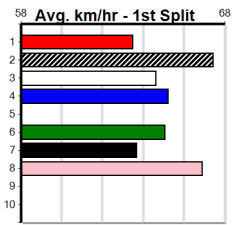

GAP (275+RANK)

Distance: 400m, Race Type: Grade 5, Total Prizemoney: $1,530
1st: $1,000, 2nd: $320, 3rd: $160, 4th: $50

11

6:07PM

(VIC time)

SPICY PIPER (3) has always done her best racing here and she should turn for home with a nice break. VIKING (4) should get enough room early on, solid place hope.

Watchdog Tips:

3

4

2

8

Bet:

Win 3