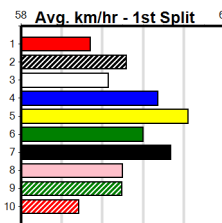

OAKS SUPER BOX (275+RANK)

Distance: 400m, Race Type: Grade 6, Total Prizemoney: $1,530
1st: $1,000, 2nd: $320, 3rd: $160, 4th: $50

4

3:57PM

(VIC time)

MAY BE REAL (5) has been consistent to date and she should have no trouble crossing in the early stages. MRS. SMITH (8) was never headed at Ballarat and she can pressure the yellow for most of the journey. PARUMBA RUMBA (7) has pace to burn

Watchdog Tips:

5

8

7

1

Bet:

Win 5