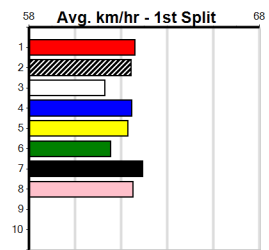

SENNACHIE AT STUD (275+RANK)

Distance: 460m, Race Type: Grade 5, Total Prizemoney: $1,530
1st: $1,000, 2nd: $320, 3rd: $160, 4th: $50

ARKA NOBLE (8) was a slashing 22.57 winner here in January and he can atone for his two luckless runs since. HIGHLAND DUKE (2) was far from disgraced at Ballarat two runs back and he will be prominent throughout. EASY PIE (1) has claims

Watchdog Tips: 8 2 1 5 Bet: Win 8

Race card for EASY PIE [5]. Includes details on sire (BERNARDO), dam (GLORIOUS), winning distances, and a box history table.

Race card for HIGHLAND DUKE [5]. Includes details on sire (JUNGLE DEUCE), dam (EBBY BRAE), winning distances, and a box history table.

Race card for OUR TIGER NORMA [5]. Includes details on sire (HARD STYLE RICO), dam (GRACE INTENTION), winning distances, and a box history table.

Race card for WARRIOR ETHAN [5]. Includes details on sire (ASTON RUPEE), dam (DIAMOND BANNER), winning distances, and a box history table.

Race card for MAY SO DREAMING [5]. Includes details on sire (FERNANDO BALE), dam (IT'S A DREAM), winning distances, and a box history table.