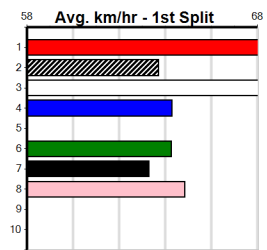

M C GRAFIX & SIGNS (275+RANK)

Distance: 400m, Race Type: Grade 5, Total Prizemoney: $1,530
1st: $1,000, 2nd: $320, 3rd: $160, 4th: $50

BOMBSHELL BANJO (7) owns a smart 22.77 PB here and she likes to stay wide in her races.
ATHENIAN GODDESS (8) has a good record here and she will be in the firing line from the outset.
GET A GRIP (1) is nearing another win

Watchdog Tips: 7 8 1 3 Bet: Win 7

GET A GRIP [5] Placed in three of his past four, can threaten $4.20
RF Dog Nov-21 Sire: ASTON DEE BEE Dam: COSMIC KATIE
Trainer: Dean Millier (Pakenham) ENG SHP 2025-02-24
Winning Distances: < 300m (0) 300 - 399m (6) 400 - 499m (0) 500 - 599m (0) 600 - 699m (0) > 700m (0)
Winning Weights: 34.6(2) 34.7(1) 35.4(1) 35.7(1) 35.8(1)
Box History table and Prize Best Starts table included.

OUT OF CHARGE [5] Can miss the kick, pace in three is a worry $12.00
WF Dog Jan-22 Sire: OUT OF RANGE Dam: FURIOUS FLOSS
Trainer: Joseph Abela (Clyde)
Winning Distances: < 300m (0) 300 - 399m (1) 400 - 499m (3) 500 - 599m (0) 600 - 699m (0) > 700m (0)
Winning Weights: 33.6(1) 33.7(1) 34.1(1) 34.4(1)
Box History table and Prize Best Starts table included.

GENERAL WINSTON [5] Former gun speedster, still capable, respect $3.60
BK Dog Nov-20 Sire: BERNARDO Dam: PRINCESS MARJEN
Trainer: Paul Jones (Hoddles Creek)
Winning Distances: < 300m (0) 300 - 399m (1) 400 - 499m (4) 500 - 599m (0) 600 - 699m (0) > 700m (0)
Winning Weights: 31.8(1) 31.9(1) 32.0(2) 32.3(2) 32.4(2) 33.0(1) 33.1(1) 33.2(1) 33.4(1) 34.4(1) 34.5(1)
Box History table and Prize Best Starts table included.

NO CHARGE [5] Front runner, can push wide, needs it easier $16.00
WBD Bitch Jan-22 Sire: OUT OF RANGE Dam: FURIOUS FLOSS
Trainer: Joseph Abela (Clyde)
Winning Distances: < 300m (0) 300 - 399m (1) 400 - 499m (2) 500 - 599m (0) 600 - 699m (0) > 700m (0)
Winning Weights: 26.0(1) 26.1(1) 26.4(1)
Box History table and Prize Best Starts table included.

*** VACANT BOX ***
Owner(s):
Winning Distances: < 300m (0) 300 - 399m (0) 400 - 499m (0) 500 - 599m (0) 600 - 699m (0) > 700m (0)
Winning Weights:
Trainer:
Box History