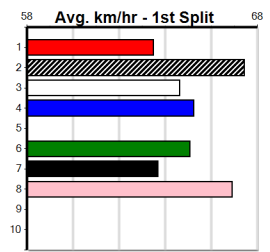

GAP (275+RANK)

Distance: 400m, Race Type: Grade 5, Total Prizemoney: $1,530
1st: $1,000, 2nd: $320, 3rd: $160, 4th: $50

SPICY PIPER (3) has always done her best racing here and she should turn for home with a nice break. VIKING (4) should get enough room early on, solid place hope.

Watchdog Tips: 3 4 2 8 Bet: Win 3

Form Box Wgt Dist Track Date Time BON Margin 1st/2nd (Time) PIR Checked Comment W/R Split 1 S/P Grade

GRACELAND BOY [5] No luck of late, draw helps, can run a drum $6.50
Owner(s): S Dionysiou
Sire: WORM BURNER Dam: OUTSIDE EDGE
Trainer: Greg Doyle (Mulgrave)

Box History table for GRACELAND BOY [5] showing race results from 1st to 8th.

DISCO GIZMO [5] Placed in three of his past four, must keep safe $5.50
Owner(s): J Sultana
Sire: GET IT GIZMO Dam: WONDERFUL WORLD
Trainer: Joseph Sultana (Trafalgar East)

Box History table for DISCO GIZMO [5] showing race results from 1st to 8th.

SPICY PIPER [5] Great record here, can cross and lead, yes $3.00
Owner(s): D Kerr
Sire: AUSSIE INFRARED Dam: LADY BANG BANG
Trainer: Belinda Connolly (Caldermeade)

Box History table for SPICY PIPER [5] showing race results from 1st to 8th.

VIKING [5] No luck of late, solid muster, can threaten $3.10
Owner(s): Eye Candy (SYN), C Wilk, K Gorman
Sire: KAYDA SHAE Dam: LITTLE BIDDY
Trainer: Christian Wilk (Tanjil South)

Box History table for VIKING [5] showing race results from 1st to 8th.

*** VACANT BOX ***
Owner(s):
Sire: Dam:
Trainer:
Winning Distances: < 300m (0) 300 - 399m (0) 400 - 499m (0) 500 - 599m (0) 600 - 699m (0) > 700m (0)
Winning Weights:

1

2

3

4

5