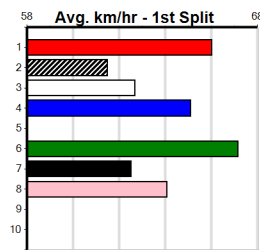

SHIMA SHINE AT STUD (275+RANK)

Distance: 400m, Race Type: Grade 5, Total Prizemoney: $1,530
1st: $1,000, 2nd: $320, 3rd: $160, 4th: $50

HIGHLY ALERT (4) will find this a lot easier than his most recent racing and he can find the top soon after box rise. SOMETHING CLEVER (2) is better than his past few runs and he can come out running. SPICY MINX (1) has claims

Watchdog Tips: **4** **2** **1** **8** **Bet:** Box Quinella 1,2,4 ($10 for 333.33%)

1

SPICY MINX [5] **Drawn to be prominent throughout, threat** **$8.00**

BK Bitch Mar-22 Sire: BERNARDO Dam: HOOK ALONG BOOK Trainer: Steven Van oirschot (Moe South)

Owner(s): G Russell
Winning Distances: < 300m (0) 300 - 399m (1) 400 - 499m (3) 500 - 599m (0) 600 - 699m (0) > 700m (0)
Winning Weights: 25.5(1) 25.6(1) 26.4(1) 26.7(1)

Run	Box	Dist	Track	Date	Time	BON	Margin	1st/2nd (Time)	PIR	Checked	Comment	WR	Split 1	S/P	Grade
7th (3)	26.3	400	WGL	R4	26-Nov-24	23.63	22.27	12.00 ELENA'S JEBRYNAH (22.82)	M/66	.	.	.	8.70	$44.00	RWF
2nd (5)	26.4	400	GEL	R10	30-Nov-24	22.65	22.48	2.00L GOT A PULSE (22.51)	Q/11	.	.	.	8.32	$7.30	X45
4th (8)	26.3	400	WGL	R4	06-Dec-24	22.73	22.44	2.00L BRING YOUR BEST (22.60)	Q/11	.	.	.	8.21	$10.90	5
4th (5)	26.4	400	GEL	R4	27-Dec-24	23.14	22.48	5.50L PAW LEON (22.77)	Q/14	.	.	.	8.38	$14.80	5
5th (4)	26.3	390	BAL	R14	01-Jan-25	22.65	21.97	7.50L ASPERITAS (22.14)	M/44	.	.	.	8.60	$20.80	5
5th (1)	26.4	400	WGL	R1	10-Jan-25	23.29	22.52	6.00L JUNIOR'S MATE (22.88)	M/34	.	.	.	8.59	$8.20	5
2nd (2)	26.3	390	BAL	R11	15-Jan-25	22.49	21.99	3.5L ASTON MONARCHY (22.25)	Q/22	.	.	.	8.38	$13.90	5
6th (4)	25.9	400	WGL	R11	21-Jan-25	23.11	22.41	5.50L GROVER BALE (22.76)	Q/34	.	.	.	8.37	$12.00	5

Last 3 wins NOT included above

1st (6)	25.6	400	GEL	R9	28-May-24	22.83	22.41	0.50L ODIN BALE (22.86)	M/11	.	.	.	8.48	$5.00	T3-7
1st (4)	26.4	400	WGL	R4	15-Jun-24	23.01	22.97	0.50L BRAEMAR MOLLY (23.03)	M/22	.	SW	.	8.42	$2.90	6G
1st (6)	26.7	400	WGL	R5	08-Aug-24	23.32	22.66	0.10L PARIS CALLING (23.33)	M/12	.	.	.	8.35	$7.00	T3-5

Box History

Box	1st	2nd	3rd	4th	5th	6th	7th	8th
1	2	1	1	2	1	1	1	1
2	2	2	1	1	1	1	1	1
3	1	1	1	1	1	1	1	1
4	1	2	1	1	1	1	1	1
5	1	1	1	1	1	1	1	1
6	2	2	2	1	1	1	1	1
7	1	1	1	1	1	1	1	1
8	1	1	1	1	1	1	1	1

Prize Best Starts Trk/Dts APM $11350.00 22.73(8)-6/12/24 47-4-11-9 21-2-5-3 3325