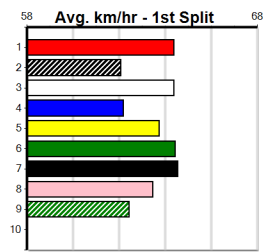

BARN BAR FUNCTION ROOM (275+RANK)

Distance: 460m, Race Type: Mixed 6/7, Total Prizemoney: $1,530
1st: $1,000, 2nd: $320, 3rd: $160, 4th: $50

COLLINDA DOUGIE (8) has continued to improve with each run and he should assume control before the bend. HAPPY INTENTION (1) was impressive at Ballarat last time and she is suited back to this journey. LILY LALA (2) has claims

Watchdog Tips: **8** **1** **2** **3** **Bet:** **Win 8**

1

HAPPY INTENTION [6] **Great effort last time, suited back to this trip** **$3.40**

BK Bitch Feb-23 Sire: FERAL FRANKY Dam: MILLY ROCKS
Owner(s): O'Neill Racing (SYN), T O'Neill, T O'Neill, T O'Neill, M O'Neill
Winning Distances: < 300m (0) 300 - 399m (0) 400 - 499m (2) 500 - 599m (0) 600 - 699m (0) > 700m (0)
Winning Weights: 27.7(1) 28.0(1)

Box	1st	2nd	3rd	4th	5th	6th	7th	8th
1	1	2	1					
2				1				
3		1			1			
4			1		1			
5				1				
6								
7							1	
8	1							

Prize Best Starts Trk/Dts APM: $3000.00, 26.25(1)-5/12/24, 12-2-0-4, 2-1-0-0, 1941

2

LILY LALA [6] **Placed in two of her past three, can threaten** **$6.50**

BK Bitch Nov-22 Sire: AUSSIE INFRARED Dam: LITTLE TUBBSY
Owner(s): R Winter
Winning Distances: < 300m (0) 300 - 399m (0) 400 - 499m (2) 500 - 599m (0) 600 - 699m (0) > 700m (0)
Winning Weights: 25.6(1) 25.7(1)

Box	1st	2nd	3rd	4th	5th	6th	7th	8th
1			2			1		
2		1					1	
3	1							
4				1				1
5			1					
6								
7	1	1	1		1	1	1	
8	1	1	1		1	1	1	

Prize Best Starts Trk/Dts APM: $5965.00, 26.47(8)-20/8/24, 18-2-3-4, 1-0-0-1, 1705

3

LA BELLA MIKADO [7] **Dominant winner up the straight, keep safe** **$6.00**

BK Bitch Jun-22 Sire: SIDESHOW MARJEN Dam: LADY MIKADO
Owner(s): J AND J (SYN), M Barber, P Jones
Winning Distances: < 300m (0) 300 - 399m (1) 400 - 499m (0) 500 - 599m (0) 600 - 699m (0) > 700m (0)
Winning Weights: 32.4(1)

Box	1st	2nd	3rd	4th	5th	6th	7th	8th
1						1		
2		1						
3							1	
4							1	1
5	1	1		1				
6								1
7			1					1
8								

Prize Best Starts Trk/Dts APM: $2010.00, FSTD, 11-1-2-1, 0-0-0-0, 1537

4

GETTING ON [7] **Poor strike rate, drawn to find bother, tested** **$21.00**

F Dog Aug-22 Sire: SH AVATAR Dam: ROCKIN' ROSIE
Owner(s): G Masterson
Winning Distances: < 300m (0) 300 - 399m (0) 400 - 499m (1) 500 - 599m (0) 600 - 699m (0) > 700m (0)
Winning Weights: 29.2(1)

Box	1st	2nd	3rd	4th	5th	6th	7th	8th
1								
2	1			1	1			
3								
4			1			1		
5								1
6			1			1		
7		1	2			1		
8			1	1	1		1	

Prize Best Starts Trk/Dts APM: $2115.00, 26.26(4)-26/11/24, 17-1-0-4, 5-1-0-2, 1315

5

BIG DUKE [6] **Not the worst, needs luck early, place best** **$9.00**

BK Dog Jan-23 Sire: HOUDINI BOY Dam: RING A DRAGON
Owner(s): T Caddy
Winning Distances: < 300m (0) 300 - 399m (0) 400 - 499m (2) 500 - 599m (0) 600 - 699m (0) > 700m (0)
Winning Weights: 33.6(1) 34.1(1)

Box	1st	2nd	3rd	4th	5th	6th	7th	8th
1	2				1			
2								
3	2		1				1	
4					1			
5	1		1					1
6							1	1
7	1		1	1	1			
8				1				1

Prize Best Starts Trk/Dts APM: $6235.00, 26.05(1)-17/1/25, 19-2-4-0, 8-1-1-0, 4319