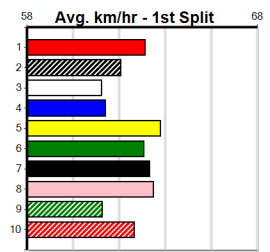

SPORTSBET GREEN TICKS (275+RANK)

Distance: 400m, Race Type: Maiden, Total Prizemoney: $1,530
1st: $1,000, 2nd: $320, 3rd: $160, 4th: $50

MY LITTLE FLOSS (3) has been solidly placed in her past three and she is armed with impressive mid race pace. HENCHMEN (5) has been placed in four of seven here and he can settle on the speed. HARD TAG (6) won't be too far away

Watchdog Tips: **3** **5** **6** **8** **Bet:** Box Quinella 3,5,6 ($10 for 333.33%)

1

WARRIOR TOMMY [M] **Well beaten in both runs, needs to find plenty** **$12.00**
BK Dog Jul-23 Sire: TOMMY SHELBY Dam: ESFAHAN Trainer: Corey Fulford (Maffra)

Owner(s): L Fulford
Winning Distances: < 300m (0) 300 - 399m (0) 400 - 499m (0) 500 - 599m (0) 600 - 699m (0) > 700m (0)

Winning Weights:

Run	Pos	Wt	Dist	Track	Date	Time	BOB	Margin	1st/2nd (Time)	PIR	Checked	Comment	WR	Split 1	S/P	Grade
8th	(4)	34.6	400	WGL	R2	21-Jan-25	24.69	22.41	32.00 FIRE UP MARK (22.50)	M/77	.	V7	.	8.91	$13.20	MH
5th	(4)	34.4	400	WGL	R1	14-Feb-25	23.36	22.65	9.00L TRENDY TRUDY (22.75)	M/24	.	.	.	8.49	$20.20	M

Last 3 wins NOT included above

Box History

Bx	1st	2nd	3rd	4th	5th	6th	7th	8th
1								
2								
3								
4					1			1
5								
6								
7								
8								

Prize Best $0.00
Starts 23.36(4)-14/2/25
Trk/Dts 2-0-0-0
APM 2-0-0-0

2

ASTON RICHIE [M] **Beaten in all four runs here, prefer to watch** **$14.00**
RBD Dog Jan-22 Sire: ASTON DEE BEE Dam: ASTON CORINNA Trainer: Lyn Smith (Nambrok)

Owner(s): R Borda
Winning Distances: < 300m (0) 300 - 399m (0) 400 - 499m (0) 500 - 599m (0) 600 - 699m (0) > 700m (0)

Winning Weights:

Run	Pos	Wt	Dist	Track	Date	Time	BOB	Margin	1st/2nd (Time)	PIR	Checked	Comment	WR	Split 1	S/P	Grade
6th	(3)	33.2	435	SLE	R1	16-Jun-24	26.29	24.37	21.00 DAINTREE ASTER (24.88)	M/777	.	.	.	5.49	$5.20	M
3rd	(2)	33.3	435	SLE	R1	23-Jun-24	25.73	24.37	11.00 HE'S A ROCK (25.01)	M/544	.	.	.	5.30	$26.00	MH
5th	(7)	33.5	435	SLE	R2	30-Jun-24	25.30	24.46	9.50L ROSCOE BALE (24.64)	S/866	.	.	.	5.54	$36.50	MF
5th	(8)	34.1	350	HVL	R1	07-Jul-24	20.04	19.16	7.50L SLICK NICK (19.52)	M/4	.	.	.	6.77	$9.70	M
5th	(5)	34.0	400	WGL	R1	16-Jul-24	23.70	22.77	9.00L PAW ISABELLE (23.09)	S/75	.	.	.	8.95	$15.20	M
4th	(2)	34.3	400	WGL	R1	22-Aug-24	23.30	22.55	4.75L CHLOE THE OUTLAW (22.97)	M/44	.	V14	.	8.59	$3.80	M
5th	(5)	34.8	400	WGL	R1	10-Oct-24	23.62	22.67	7.50L EPISODE FIVE (23.13)	M/6	.	.	.	8.79	$3.50	T3-M
6th	(2)	33.2	400	WGL	R2	12-Dec-24	23.93	22.69	16.00 BEST DRESSED (22.90)	M/56	.	V0	.	0.00	$3.00	T3-M

Last 3 wins NOT included above

Box History

Bx	1st	2nd	3rd	4th	5th	6th	7th	8th
1								
2		1	1			1		
3						1		
4								
5					2			
6								
7						1		
8								

Prize Best $310.00
Starts 23.30(2)-22/8/24
Trk/Dts 8-0-0-1
APM 4-0-0-0