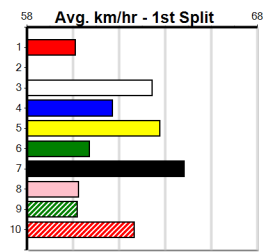

Warragul

2

3:20PM

(VIC time)

VIATEK (275+RANK)

Distance: 460m, Race Type: Maiden, Total Prizemoney: $1,530
1st: $1,000, 2nd: $320, 3rd: $160, 4th: $50

ASTON SURPRISE (4) has turned in some handy performances around Ballarat to date and she looks suited in this event. LITTLE CHATTER (5) has good early burn and she will be in the firing line throughout. STRIKE IT MIKE (3) has claims

Watchdog Tips: **4** **5** **3** **1** **Bet:** Box Quinella 3,4,5 ($10 for 333.33%)

Form Box	Wgt	Dist	Track	Date	Time	BON	Margin	1st/2nd (Time)	PIR	Checked	Comment	WR	Split 1	S/P	Grade		
1	RITA STAFF [M] Solidly placed on debut, draw helps, keep safe $7.50																
	BK	Bitch	Oct-22		Sire: ASTON RUPEE		Dam: BESSIE'S DAISY		Trainer: Billy Stockdale (Fulham)								
	Owner(s): S Stockdale																
	Winning Distances: < 300m (0) 300 - 399m (0) 400 - 499m (0) 500 - 599m (0) 600 - 699m (0) > 700m (0)																
	Winning Weights:																
	2nd (3)	27.0	435	SLE	R2	24-Jan-25	25.00	24.22	0.50L JUMBUK BUBBLES (24.97)	M/622				5.49	$11.10	M	
	4th (2)	26.8	460	WGL	R1	28-Jan-25	26.35	25.88	6.50L ULTIMATE WARRIOR (25.90)	S/444				6.85	$11.70	M	
	Last 3 wins NOT included above																
	Box History																
	Bx	1st	2nd	3rd	4th	5th	6th	7th	8th								
1																	
2																	
3		1															
4																	
5																	
6																	
7																	
8																	
Prize Best	$595.00																
Starts	26.35(2)-28/1/25																
Trk/Dts	2-0-1-0																
APM	1-0-0-0 595																
2	TACTICIAN [M] Well beaten in both runs, out of his depth $16.00																
	WBK	Dog	Mar-23		Sire: TOMMY SHELBY		Dam: PRIORITY PASS		Trainer: Lyn Smith (Nambrok)								
	Owner(s): SEE THE DREAM (SYN), S Buccilli, B Buccilli																
	Winning Distances: < 300m (0) 300 - 399m (0) 400 - 499m (0) 500 - 599m (0) 600 - 699m (0) > 700m (0)																
	Winning Weights:																
	7th (1)	31.7	435	SLE	R1	12-Jan-25	25.63	24.26	8.00L FAST FREDDY (25.07)	S/866				5.61	$5.10	M	
	F (6)	30.7	435	SLE	R2	26-Jan-25	0.00	24.31	. QUANTUM (25.21)			VO			$11.60	M	
	Last 3 wins NOT included above																
	Box History																
	Bx	1st	2nd	3rd	4th	5th	6th	7th	8th								
1																	
2																	
3																	
4																	
5																	
6																	
7																	
8																	
Prize Best	$0.00																
Starts	FSH																
Trk/Dts	2-0-0-0																
APM	0-0-0-0 0																
3	STRIKE IT MIKE [M] Solidly placed in all three runs, can threaten $6.00																
	BK	Dog	Apr-23		Sire: ASTON RUPEE		Dam: ANTS IN PANTS		Trainer: Shona Crawford (Pearcedale)								
	Owner(s): S Crawford																
	Winning Distances: < 300m (0) 300 - 399m (0) 400 - 499m (0) 500 - 599m (0) 600 - 699m (0) > 700m (0)																
	Winning Weights:																
	3rd (6)	34.2	400	WGL	R2	04-Feb-25	23.11	22.36	6.00L ARKA AIR (22.72)	M/33				8.48	$9.80	M	
	3rd (5)	34.2	400	WGL	R1	07-Feb-25	23.87	22.47	7.00L BORROLOOLA BOY (23.39)	S/66				8.87	$2.70	M	
	3rd (7)	34.5	400	WGL	R1	14-Feb-25	23.10	22.65	5.50L TRENDY TRUDY (22.75)	S/55				8.67	$6.10	M	
	Last 3 wins NOT included above																
	Box History																
Bx	1st	2nd	3rd	4th	5th	6th	7th	8th									
1																	
2																	
3																	
4																	
5					1												
6																	
7								1									
8																	
Prize Best	$780.00																
Starts	FSTD																
Trk/Dts	3-0-0-3																
APM	0-0-0-0 780