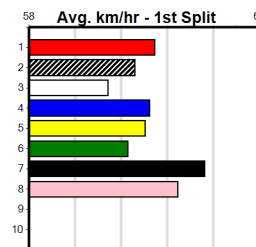

SPORTSBET MAKE IT A MULTI (275+RANK)

Distance: 400m, Race Type: Grade 5, Total Prizemoney: $1,530
1st: $1,000, 2nd: $320, 3rd: $160, 4th: $50

LILLY RUSH (4) was solidly placed at Sale three runs back and she has the speed to cross and lead. SWEET TONIGHT (2) was never headed three runs back and she should be in the mix again. GALLOPING JESSIE (5) can run a cheeky race

Watchdog Tips: 4 2 5 7 **Bet:** Win 4

1

UNDER HIS SPELL [5] **$16.00**
Down on confidence, can push wide, tested
BK Dog Dec-19 Sire: MOREIRA Dam: REALLY MAGIC
Owner(s): I Dann Trainer: Ian Dann (Korumburra)
Winning Distances: < 300m (0) 300 - 399m (5) 400 - 499m (5) 500 - 599m (0) 600 - 699m (0) > 700m (0)
Winning Weights: 30.4(1) 30.9(1) 31.0(1) 31.4(1) 32.0(1) 32.4(1) 32.5(1) 32.6(1) 33.1(1) 33.4(1)

Bx	1st	2nd	3rd	4th	5th	6th	7th	8th
1	3	5	5	6	5		2	
2	1	1	6	5	4	1	3	2
3		2	4	5	2		3	2
4	2	1	3	1	4	7	2	
5	1	1	4	2	4	6	1	
6	1	1	2		3	6	4	
7	1	3	6	4	1	6	1	
8	1	2	4	6	2	2	2	1

Prize Best Starts Trk/Dts APM: $24036.25, 22.95(3)-5/12/24, 167-10-16-34, 93-5-8-19, 1826

2

SWEET TONIGHT [5] **$3.60**
Never headed three runs back, main danger
F Bitch Oct-21 Sire: ASTON DEE BEE Dam: RUBY GIRL
Owner(s): DIRTY RATS TWO (SYN), S Jack, S Burke Trainer: Shane Jack (Dalmore)
Winning Distances: < 300m (0) 300 - 399m (2) 400 - 499m (5) 500 - 599m (0) 600 - 699m (0) > 700m (0)
Winning Weights: 27.9(1) 28.2(1) 28.6(2) 28.8(1) 29.5(1) 29.8(1)

Bx	1st	2nd	3rd	4th	5th	6th	7th	8th
1	2			1	3	2	2	
2	1			2	1	2		1
3					1	1	1	
4	1	1	1	1	3	1	1	
5	1	1		1		2	2	3
6				1		3	1	
7	1	1	2		2	2	2	1
8	1	1	2			2		

Prize Best Starts Trk/Dts APM: $10355.00, 23.00(1)-9/1/25, 61-7-4-5, 16-1-1-0, 3174

3

HURRICANE MIAMI [5] **$14.00**
Struggled for a while now, must find plenty
BK Bitch Mar-18 Sire: SHOULDERS Dam: LOYAL MISS
Owner(s): V Sultana Trainer: Victoria Sultana (Trafalgar East)
Winning Distances: < 300m (0) 300 - 399m (4) 400 - 499m (4) 500 - 599m (0) 600 - 699m (0) > 700m (0)
Winning Weights: 25.1(1) 26.2(2) 26.5(1) 26.8(1) 26.9(2) 27.1(1)

Bx	1st	2nd	3rd	4th	5th	6th	7th	8th
1		2	7	4	2	1	3	3
2	1		6	5	5	2	6	4
3	1	2	3	4	3	10	5	2
4	2	1	4	5	4	6	6	4
5	1	1		2	2	3	4	5
6	1	2	2	5	3	4	4	2
7		2		4	9	4	4	
8	2	4	4	3	7	4	5	2

Prize Best Starts Trk/Dts APM: $18161.25, 22.94(8)-18/2/21, 211-8-14-26, 115-4-7-17, 265

4

LILLY RUSH [5] **$3.20**
Drops in class, can cross and lead, go close
WBK Bitch Jun-20 Sire: DJAYS OCTANE Dam: LEKTRA MISS
Owner(s): P Larkin Trainer: Paul Larkin (Drouin)
Winning Distances: < 300m (0) 300 - 399m (5) 400 - 499m (4) 500 - 599m (0) 600 - 699m (0) > 700m (0)
Winning Weights: 25.0(1) 25.3(1) 25.9(2) 26.1(1) 26.2(1) 26.3(1) 26.9(2)

Bx	1st	2nd	3rd	4th	5th	6th	7th	8th
1	2	3	2	2	1	1	2	
2	2	3	4	2	2	5	1	1
3	3	1	1	3	1	3	3	2
4		1	3	2	2	2		
5		2	2		2		3	
6	2				2	3	1	
7	2	1	1	1		2	1	1
8	1	2	1		2	2	3	

Prize Best Starts Trk/Dts APM: $18767.68, 23.00(5)-25/4/23, 93-9-15-13, 35-4-7-3, 1473

5

GALLOPING JESSIE [5] **$8.00**
Better than form, gets a cart across, threat
BK Bitch Sep-22 Sire: BERNARDO Dam: IN ORBIT
Owner(s): R Conway Trainer: Robert Conway (Bunyip)
Winning Distances: < 300m (0) 300 - 399m (0) 400 - 499m (5) 500 - 599m (0) 600 - 699m (0) > 700m (0)
Winning Weights: 22.5(1) 23.3(2) 23.6(1) 23.7(1)

Bx	1st	2nd	3rd	4th	5th	6th	7th	8th
1	1	1						1
2	1							2
3			1		1	1		
4						2		
5	2		1		1	1		
6	1							1
7			1					5
8						1		

Prize Best Starts Trk/Dts APM: $8445.00, 22.83(1)-19/9/24, 26-5-1-3, 18-4-1-2, 3167