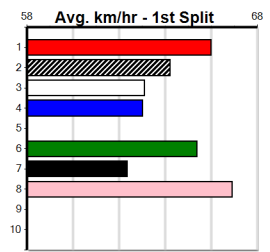

Watchdog Tips: 8 3 4 6 Bet: Win 8

Western Feel [5] Struggles here but the draw helps, can run a drum \$6.00
Owner(s): Eye Candy (SYN), C Wilk, K Gorman
Sire: ZIPPING GARTH Dam: DREAMY EYES
Trainer: Judy Brereton (Tanjil South)