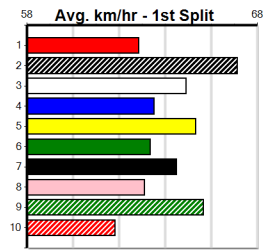

G'DAY CHEF CATERERS (275+RANK)

Distance: 400m, Race Type: Grade 7, Total Prizemoney: $1,530
1st: $1,000, 2nd: $320, 3rd: $160, 4th: $50

WINIFRED MARY (5) was a dominant 22.76 winner here and he can atone for her luckless runs since. INVICTUS HARMONY (2) was never headed here last time and she can run a big race again. SUPREME QUEEN (6) won't be too far away

Watchdog Tips: **5** **2** **6** **8** **Bet:** **Win 5**

1

INDESTRUCT [7] Biks **Slow early, can hook wide, next time** **$16.00**

BK Dog Feb-21 Sire: NITRO BURST Dam: MUZA'S ANGEL Trainer: Kerry Minne (Moe South)

Owner(s): K Minne

Winning Distances: < 300m (0) 300 - 399m (1) 400 - 499m (0) 500 - 599m (0) 600 - 699m (0) > 700m (0)

Winning Weights: 32.8(1)

Pl	Sex	Age	Wgt	Dist	Track	Date	Time	BOB	Margin	1st/2nd (Time)	PIR	Checked	Comment	WR	Split 1	S/P	Grade
6th	(1)	34.3	400	WGL	R2	06-Sep-24	23.55	22.54	3.5L	SON OF DUKE (23.31)	M/77	.	.	W	8.70	$13.20	7
4=	(2)	34.3	400	WGL	R3	13-Sep-24	23.17	22.67	5.00L	FLYING HELLCAT (22.83)	M/76	.	.	.	8.73	$30.20	X67
3rd	(7)	34.3	400	WGL	R9	19-Sep-24	23.34	22.83	3.25L	MINA WINGS (23.13)	S/65	.	.	.	8.71	$8.10	X67
4th	(4)	34.5	400	WGL	R3	27-Sep-24	23.27	22.64	7.00L	LUCKY (22.80)	M/47	.	.	SW	8.61	$8.60	X67
5th	(7)	34.3	400	WGL	R10	04-Oct-24	23.16	22.71	2.50L	SWEET CANNELLONI (22.99)	M/55	.	.	SW	8.56	$8.50	7
4th	(8)	34.5	400	WGL	R9	10-Oct-24	23.17	22.67	5.50L	SOMERTON KAREN (22.81)	S/55	.	.	.	8.97	$5.60	T3-7
3rd	(7)	34.6	400	WGL	R4	24-Oct-24	23.33	22.95	5.50L	PARUMBA DAWN (22.95)	M/55	.	.	.	8.73	$13.10	T3-7
T	(7)	34.6	400	WGL	R4	31-Oct-24	0.00	22.67	.	ROSE OPAL (22.96)	M/87	.	.	V60	8.81	$13.60	T3-7

Last 3 wins NOT included above

Pl	Sex	Age	Wgt	Dist	Track	Date	Time	BOB	Margin	1st/2nd (Time)	PIR	Checked	Comment	WR	Split 1	S/P	Grade
1st	(3)	32.8	395	TRA	R2	29-Apr-24	22.76	22.39	0.05L	CERTAIN MAGIC (22.76)	M/443	.	.	SW	3.98	$2.40	T3-M

Prize Best Starts Trk/Dts APM $4727.50 22.97(6)-30/8/24 37-1-5-6 14-0-3-2 1111

2

INVICTUS HARMONY [7] **Never headed last time out, danger if steps** **$3.60**

BK Bitch Dec-22 Sire: BEAST UNLEASHED Dam: INVICTUS SYBIL Trainer: Kelvin Browney (Tynong North)

Owner(s): SKY ROCKET (SYN), G Edwards, K Browney

Winning Distances: < 300m (0) 300 - 399m (0) 400 - 499m (1) 500 - 599m (0) 600 - 699m (0) > 700m (0)

Winning Weights: 26.8(1)

Pl	Sex	Age	Wgt	Dist	Track	Date	Time	BOB	Margin	1st/2nd (Time)	PIR	Checked	Comment	WR	Split 1	S/P	Grade
4th	(6)	27.9	300	HVL	R1	03-Nov-24	17.30	17.03	4.00L	WHO ME (17.03)	Q/2	.	.	.	4.05	$3.20	M
2nd	(6)	27.9	300	HVL	R1	12-Dec-24	17.35	16.63	0.025	NOVA MIA (17.35)	M/1	.	.	.	4.04	$4.60	M
3rd	(4)	27.9	400	WGL	R2	19-Dec-24	23.23	22.68	8.00L	PAW YALE (22.70)	M/23	.	.	.	8.44	$15.60	M
4th	(6)	28.0	400	WGL	R1	24-Dec-24	23.16	22.19	8.00L	ASTON RAYNER (22.62)	M/22	.	.	.	8.42	$18.30	M
1st	(1)	26.8	400	WGL	R2	13-Feb-25	23.06	22.79	3.75L	PAW FORRESTER (23.32)	Q/11	.	.	SW	8.33	$1.90	T3-M

Last 3 wins NOT included above

Prize Best Starts Trk/Dts APM $1830.00 23.06(1)-13/2/25 5-1-1-1 3-1-0-1 1513