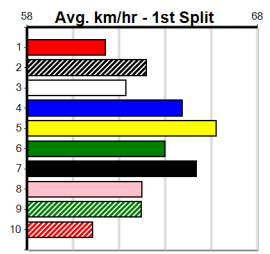

OAKS SUPER BOX (275+RANK)

Distance: 400m, Race Type: Grade 6, Total Prizemoney: $1,530
1st: $1,000, 2nd: $320, 3rd: $160, 4th: $50

MAY BE REAL (5) has been consistent to date and she should have no trouble crossing in the early stages. MRS. SMITH (8) was never headed at Ballarat and she can pressure the yellow for most of the journey. PARUMBA RUMBA (7) has pace to burn

Watchdog Tips: 5 8 7 1 Bet: Win 5

EPISODE FIVE [6] Handy effort last time out, well drawn, respect $4.60
Owner(s): S Van oirschot
Sire: BLUE MOON RISING Dam: VALHALLA GIRL
Trainer: Steven Van oirschot (Moe South)

REDGUM WARS [6] Form and confidence has tapered off, must lift $8.00
Owner(s): E Sheerin
Sire: ASTON RUPEE Dam: ALBIES CRUISER
Trainer: Brad Sands (Pakenham)

LOUD LOUIE [6] Likely to get buried back early, next time $12.00
Owner(s): G Kearns
Sire: BENALI Dam: LOUD LANA
Trainer: Gavin Kearns (Churchill)

EVENING STAGGER [6] Needs to lead, racing well below her best $9.00
Owner(s): Reynolds Cram (SYN), C Reynolds, B Cram
Sire: WHISKEY RIOT Dam: DEADLY BASILISA
Trainer: Chris Reynolds (Little River)

MAY BE REAL [6] Consistent type, can cross and lead, go close $3.20
Owner(s): R Atkins
Sire: FERNANDO BALE Dam: ESMAY
Trainer: Brian Sonneman (Warragul)

1

2

3

4

5