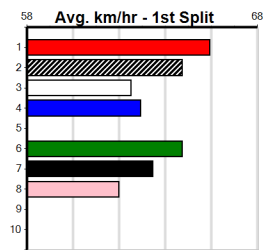

PAUA OF BUDDY AT STUD (275+RANK)

Distance: 460m, Race Type: Mixed 4/5, Total Prizemoney: $1,530
1st: $1,000, 2nd: $320, 3rd: $160, 4th: $50

PEACOCK (6) is a prolific winner and a clean getaway will see him prove too classy for this lot.
BLACK PINK (7) owns a handy 26.14 PB here and she will get a nice cart across early on.
DAINTREE GRANITE (8) will be strong in the run to the line

Watchdog Tips: 6 7 8 3 Bet: Trifecta 6/3,7,8/2,3,7,8 ($10 - 111.11%)

MISS DAICOS [5] Yet to win here in 16 attempts, prefer to watch $16.00
BD Bitch Mar-21 Sire: FERNANDO BALE Dam: IT'S A DREAM
Owner(s): SAUNDERS CLAN (SYN), D Saunders, B Saunders, W Saunders, G Saunders
Trainer: Gail Saunders (Somerville)
Winning Distances: < 300m (0) 300 - 399m (4) 400 - 499m (3) 500 - 599m (1) 600 - 699m (0) > 700m (0)
Winning Weights: 26.4(1) 26.6(2) 26.8(2) 26.9(1) 27.1(1) 27.5(1)
4th (1) 26.6 400 WGL R8 28-Nov-24 23.36 22.74 5.00L PARIS CALLING (23.03) Q/76 . . . 8.75 $3.90 T3-5
6th (8) 26.5 300 HVL R12 06-Dec-24 17.44 16.89 4.75L HEAVY METAL (17.11) M/7 . . . 4.10 $8.00 T3-5
2nd (6) 26.5 460 WGL R6 12-Dec-24 26.20 26.08 1.75L BANDARI (26.09) M/223 . . . 6.61 $9.80 T3-5
4th (8) 26.3 460 WGL R6 24-Dec-24 26.28 25.54 3.5L RED ED (26.05) M/444 . . . 6.71 $39.80 5
5th (6) 26.2 515 SAP R5 06-Jan-25 30.59 29.37 3.5L HAD A MISCHIEF (30.36) M/2655 . . . 5.22 $18.60 5NP
8th (5) 26.3 515 SAP R5 13-Jan-25 30.73 29.43 15.00 PAW SUMMER (29.71) Q/1788 . . . 5.14 $15.40 5
7th (4) 26.6 350 HVL R7 31-Jan-25 20.10 19.50 7.50L MYALL MANNERED (19.58) M/6 . . . 6.67 $12.20 T3-5
3rd (7) 26.5 460 WGL R8 13-Feb-25 26.28 25.95 4.75L SODA APACHE (25.95) M/233 . . . 6.65 $13.50 T3-5
Last 3 wins NOT included above
1st (4) 26.6 350 HVL R7 14-Jun-24 19.63 19.40 1.00L FREE FALLING (19.68) M/1 . . . 6.56 $10.40 T3-5
1st (5) 26.4 350 HVL R7 10-Jul-24 19.79 19.62 6.00L JAX FLASH (20.18) M/1 . . . V5 6.65 $5.10 T3-5
1st (1) 26.6 350 HVL R7 09-Oct-24 19.69 19.45 4.75L WHY NOT BRYCE (20.01) M/1 . . . 6.61 $4.00 5

SIR NATHAN [4] Talented but can be hit or miss early, place $8.00
BD Dog Feb-21 Sire: MY REDEEMER Dam: LITTLE SAMARA
Owner(s): E Lieshout
Trainer: Eddie Lieshout (Drouin West)
Winning Distances: < 300m (0) 300 - 399m (0) 400 - 499m (4) 500 - 599m (3) 600 - 699m (0) > 700m (0)
Winning Weights: 33.5(1) 34.1(1) 34.6(1) 34.7(1) 35.0(2) 35.8(1)
3rd (1) 36.0 510 SLE R8 10-Nov-24 29.23 28.65 8.50L SUNNYSIDE JO (28.65) M/344 . . . 9.29 $12.50 5
7th (4) 36.0 510 SLE R6 17-Nov-24 29.44 28.68 8.00L SMOOTH COLLINDA (28.88) S/377 . . . 9.45 $38.70 X45
1st (6) 35.8 510 SLE R6 18-Dec-24 29.10 29.05 0.05L AKINA LAD (29.10) M/222 . . . 9.17 $6.50 T3-5
2nd (1) 35.3 515 SAN R12 02-Jan-25 29.83 29.35 1.25L DAINTREE ASTER (29.75) Q/1222 . . . SW 5.16 $15.10 5
6th (4) 35.1 515 SAP R6 13-Jan-25 30.02 29.43 6.00L VERSNELLEN (29.63) M/4666 . . . 5.21 $156.70 X45
6th (6) 35.1 515 SAP R11 20-Jan-25 30.21 29.40 11.00 POCKET MOUSE (29.51) M/5776 . . . 5.20 $24.70 5
5th (5) 35.4 515 SAP R3 03-Feb-25 30.13 29.47 7.50L LAMIA NONNA MARY (29.62) M/4555 . . . 5.31 $15.50 5
7th (6) 35.4 400 WGL R6 13-Feb-25 23.77 22.79 14.00 PAW KATTIA (22.79) M/67 . . . 8.82 $6.10 T3-5
Last 3 wins NOT included above
1st (4) 35.0 515 SAP R9 14-Jan-24 30.23 29.37 0.75L KNIGHT CUDDLE (30.27) M/2322 . . . 5.21 $3.80 RW
1st (5) 34.1 460 WGL R7 30-Apr-24 26.05 25.78 2.00L BOOT A SPOKE (26.18) M/444 . . . 6.64 $8.60 5
1st (3) 35.0 515 SAP R6 04-Aug-24 30.24 29.55 0.50L JEREMY SPOKE (30.27) S/5323 . . . SW 5.35 $5.10 T3-5H