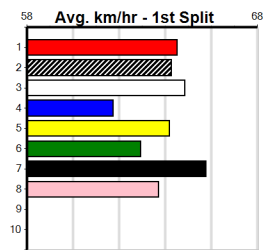

GORSKI ENGINEERING (300+ RANK)

Distance: 350m, Race Type: Grade 5, Total Prizemoney: $1,530
1st: $1,000, 2nd: $320, 3rd: $160, 4th: $50

Watchdog Tips: [ ] [ ] [ ] [ ] Bet: [ ]

MAGGIE PARKER [5]
BK Bitch Mar-22 Sire: SHIMA SHINE Dam: HARLEQUIN ROSE
Owner(s): M Nash
Trainer: Murray Collyer (Coburg North)
Winning Distances: < 300m (0) 300 - 399m (0) 400 - 499m (3) 500 - 599m (0) 600 - 699m (0) > 700m (0)
Winning Weights: 26.8(1) 27.2(1) 27.4(1)
Box History table and Prize Best Starts table included.

SHIMA LITE [5]
BK Dog Nov-21 Sire: SHIMA SHINE Dam: LILLY FOX
Owner(s): R Marriner
Trainer: Reginald Marriner (Lalor)
Winning Distances: < 300m (0) 300 - 399m (1) 400 - 499m (3) 500 - 599m (0) 600 - 699m (0) > 700m (0)
Winning Weights: 30.3(1) 30.5(1) 30.8(1) 31.1(1)
Box History table and Prize Best Starts table included.

ARCHER EIGHT (SA)[5]
BK Dog Jan-23 Sire: CURRAJONG KID Dam: CAWBOURNE ZEBRA
Owner(s): J Archer
Trainer: Dean Millier (Pakenham)
Winning Distances: < 300m (0) 300 - 399m (2) 400 - 499m (1) 500 - 599m (0) 600 - 699m (0) > 700m (0)
Winning Weights: 31.4(1) 32.0(1) 32.1(1)
Box History table and Prize Best Starts table included.

DOWN SOUTH QUEEN [5]
BK Bitch Mar-22 Sire: TOMMY SHELBY Dam: LITTLE ZOE
Owner(s): S Negrello
Trainer: Jack Clarke (Creswick)
Winning Distances: < 300m (0) 300 - 399m (2) 400 - 499m (2) 500 - 599m (0) 600 - 699m (0) > 700m (0)
Winning Weights: 22.2(1) 22.4(1) 23.1(1) 23.6(1)
Box History table and Prize Best Starts table included.

AGON CAMEL [5]
F Bitch Oct-22 Sire: FERNANDO BALE Dam: RASPUTIA
Owner(s): HIPS DON'T LIE (SYN), D Sharp, J Sharp
Trainer: Dylan Sharp (Lara)
Winning Distances: < 300m (0) 300 - 399m (0) 400 - 499m (3) 500 - 599m (0) 600 - 699m (0) > 700m (0)
Winning Weights: 24.5(1) 25.1(1) 25.2(1)
Box History table and Prize Best Starts table included.