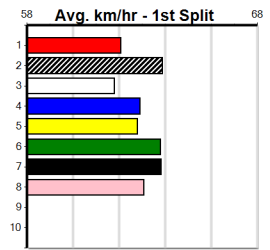

SPORTSBET GREEN TICKS (300+ RANK)

2

Distance: 350m, Race Type: Maiden, Total Prizemoney: $1,530
1st: $1,000, 2nd: $320, 3rd: $160, 4th: $50

11:12AM

(VIC time)

Watchdog Tips:

Bet:

Form	Box	Wgt	Dist	Track	Date	Time	BON	Margin	1st/2nd (Time)	PIR	Checked	Comment	WR	Split 1	S/P	Grade

MIDNIGHT SNACK [M]

BK Bitch Nov-22 Sire: FERAL FRANKY Dam: JUNK FOOD JUNKIE
Owner(s): A Lie Trainer: Jason Sharp (Lara)
Winning Distances: < 300m (0) 300 - 399m (0) 400 - 499m (0) 500 - 599m (0) 600 - 699m (0) > 700m (0)

Winning Weights:

7th (4)	27.1	400	GEL	R1	28-Sep-24	23.82	22.46	19.00	HE'S ALL THAT (22.52)	S/77				9.25	$6.20	M
8th (8)	27.4	390	BAL	R1	16-Oct-24	23.65	21.97	19.00	CHEEKY DEED (22.33)	M/88		V28		9.09	$29.10	M
4th (8)	27.1	390	WBL	R1	13-Jan-25	23.19	22.26	12.00	MEMORIES OF ROSE (22.39)	M/86				8.97	$14.60	M
4th (1)	27.5	400	WGL	R3	23-Jan-25	23.62	22.46	4.75L	MIGHTY HEIGHTY (23.29)	M/75				8.98	$12.80	T3-M
5th (1)	27.3	400	WGL	R3	30-Jan-25	23.45	22.75	5.50L	JOVIAL GEM (23.08)	M/66				8.89	$15.60	T3-M
3rd (5)	27.3	400	WGL	R2	06-Feb-25	23.19	22.53	3.25L	HOW HIGH HARLEM (22.96)	M/44				8.65	$20.70	M
2nd (5)	27.4	400	WGL	R4	13-Feb-25	22.96	22.79	0.50L	SHADY LADY (22.93)	M/22				8.45	$2.90	T3-M

Last 3 wins NOT included above

Box History

Bx	1st	2nd	3rd	4th	5th	6th	7th	8th
1					1			
2								
3								
4								1
5		1	1					
6								
7								
8				1				1

Prize Best $580.00 FSH
Starts 7-0-1-1
Trk/Dts 0-0-0-0
APM 570

SLEEK DESIGN [M]

BK Dog Jan-23 Sire: KOBLENZ Dam: LITTLE BIT SLEEK
Owner(s): G Sproed Trainer: Garry Johnson (Chum Creek)
Winning Distances: < 300m (0) 300 - 399m (0) 400 - 499m (0) 500 - 599m (0) 600 - 699m (0) > 700m (0)

Winning Weights:

4th (2)	32.8	300	HVL	R1	29-Dec-24	17.34	16.51	4.50L	MIKADO JEWEL (17.04)	S/8				4.12	$10.40	M
4th (4)	32.8	425	BEN	R3	01-Jan-25	25.12	24.10	9.00L	GLOWING ETHICS (24.50)	M/433				6.84	$3.40	M
7th (6)	33.2	400	WGL	R1	09-Jan-25	24.18	22.59	18.00	MISS BRONX (22.95)	M/36				8.66	$14.30	T3-M
F (3)	33.0	300	HVL	R1	12-Jan-25	0.00	16.68		MAJOR MISTAKE (17.19)	M/4		V7		4.09	$6.10	MH
5th (8)	33.1	400	WGL	R3	23-Jan-25	23.72	22.46	6.50L	MIGHTY HEIGHTY (23.29)	S/64				8.77	$4.70	T3-M
8th (2)	33.0	350	HVL	R7	29-Jan-25	20.11	19.61	7.00L	LA BELLA MIKADO (19.65)	M/6				6.82	$12.70	M
3rd (8)	33.0	425	BEN	R2	05-Feb-25	25.29	23.94	13.00	COPPERHEAD DASH (24.38)	S/553				7.08	$7.40	M
5th (3)	33.6	350	HVL	R2	12-Feb-25	19.95	19.42	5.00L	IRON BLOOD (19.61)	M/4				6.73	$16.10	M

Last 3 wins NOT included above

Box History

Bx	1st	2nd	3rd	4th	5th	6th	7th	8th
1								
2			1	1				1
3					2		1	
4				1		2		
5			2					
6				1			2	
7								
8	1	1	1	1				

Prize Best $1360.00
Starts 19.95(8)-17/12/24
Trk/Dts 18-0-1-4
APM 969