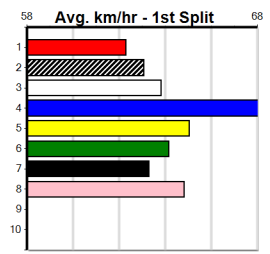

MONTROSE IGA & LIQUOR (300+ RANK)

Distance: 350m, Race Type: Grade 5, Total Prizemoney: $1,530
1st: $1,000, 2nd: $320, 3rd: $160, 4th: $50

Watchdog Tips:

Bet:

Table with columns: Form Box, Wgt, Dist, Track, Date, Time, BON, Margin, 1st/2nd (Time), PIR, Checked, Comment, W/R, Split 1, S/P, Grade

MY BOY HARVEY [5]
BK Dog Aug-21 Sire: SHIMA SHINE Dam: MEPUNGA MIDGET
Owner(s): S Bunchusri
Trainer: Donna Knight (Talbot)
Winning Distances: < 300m (0) 300 - 399m (1) 400 - 499m (7) 500 - 599m (0) 600 - 699m (0) > 700m (0)
Winning Weights: 32.3(2) 32.5(1) 33.0(1) 33.4(1) 33.6(1) 33.7(1) 34.2(1)
Box History table and Prize Best Starts table included.

ASTRONOMICA [5]
BK Dog Jun-21 Sire: ASTON DEE BEE Dam: MISS MORRISSET
Owner(s): G Johnson
Trainer: Garry Johnson (Chum Creek)
Winning Distances: < 300m (0) 300 - 399m (3) 400 - 499m (7) 500 - 599m (1) 600 - 699m (0) > 700m (0)
Winning Weights: 33.3(1) 33.5(2) 33.7(1) 33.9(1) 34.1(2) 34.2(1) 34.4(1) 35.0(1) 35.6(1)
Box History table and Prize Best Starts table included.

ROLLING COAL [5]
BK Dog Sep-21 Sire: ORSON ALLEN Dam: CELEBRITY
Owner(s): Eye Candy (SYN), C Wilk, K Gorman
Trainer: Kristin Tucker (Tanjil South)
Winning Distances: < 300m (0) 300 - 399m (2) 400 - 499m (2) 500 - 599m (0) 600 - 699m (0) > 700m (0)
Winning Weights: 33.4(1) 33.5(1) 33.7(1) 33.8(1)
Box History table and Prize Best Starts table included.

PERFECT SAL [5]
BK Dog Nov-20 Sire: ASTON DEE BEE Dam: PERFECT MADISON
Owner(s): T Salpigtidis
Trainer: Tony Salpigtidis (Plenty)
Winning Distances: < 300m (0) 300 - 399m (15) 400 - 499m (1) 500 - 599m (0) 600 - 699m (0) > 700m (0)
Winning Weights: 31.3(1) 31.5(1) 31.6(1) 31.7(2) 32.0(1) 32.1(2) 32.5(1) 32.7(2) 32.8(2) 33.1(2) 33.3(1)
Box History table and Prize Best Starts table included.

CHILLI PEPPER [5]
BK Bitch Mar-22 Sire: SHIMA SHINE Dam: SUGAR SPICE
Owner(s): J Biddell
Trainer: Jacob Biddell (Junction Village)
Winning Distances: < 300m (0) 300 - 399m (2) 400 - 499m (1) 500 - 599m (0) 600 - 699m (0) > 700m (0)
Winning Weights: 23.6(1) 24.1(1) 24.3(1)
Box History table and Prize Best Starts table included.

1

2

3

4

5