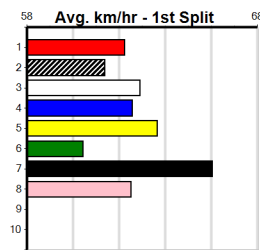

Sire: Dam:

Owner(s): Trainer:

Winning Distances: < 300m (0) 300 - 399m (0) 400 - 499m (0) 500 - 599m (0) 600 - 699m (0) > 700m (0)
 Winning Weights:

Box History

CROYDON HOMING PIGEON CLUB (300+

Distance: 300m, Race Type: Grade 6, Total Prizemoney: \$1,530
1st: \$1,000, 2nd: \$320, 3rd: \$160, 4th: \$50