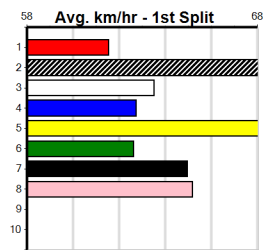

"THE SHED" @ HEALESVILLE GREYS (300+)

11

2:11PM

(VIC time)

Distance: 300m, Race Type: Grade 5, Total Prizemoney: $1,530
1st: $1,000, 2nd: $320, 3rd: $160, 4th: $50

Watchdog Tips:

Bet:

Form Box	Wgt	Dist	Track	Date	Time	BON	Margin	1st/2nd (Time)	PIR	Checked	Comment	WR	Split 1	S/P	Grade

GOGO SKYE [5]

BKW Dog Nov-21 Sire: SHIMA SHINE Dam: CIMARRON STRIP Trainer: Donna Knight (Talbot)

Owner(s): S Bunchusri
Winning Distances: < 300m (0) 300 - 399m (1) 400 - 499m (3) 500 - 599m (0) 600 - 699m (0) > 700m (0)

Winning Weights: 30.4(1) 31.0(1) 31.3(2)

Box	1st	2nd	3rd	4th	5th	6th	7th	8th
1								
2		1	1	1				2
3					1			2
4	1						2	1
5	1	3		2				1
6		1	1	1				1
7	2	2	1	2	1			1
8		1		2	2			

Prize Best Starts Trk/Dts APM: $12495.00 FSH 47-4-8-6 0-0-0-0 2078

FIDDLES [5]

BK Dog Oct-21 Sire: ALLEN DEED Dam: PENELOPES CRUZN Trainer: Paul Ellul (Noble Park North)

Owner(s): R Ellul
Winning Distances: < 300m (0) 300 - 399m (7) 400 - 499m (0) 500 - 599m (0) 600 - 699m (0) > 700m (0)

Winning Weights: 29.6(2) 29.7(1) 29.8(1) 30.4(1) 30.6(2)

Box	1st	2nd	3rd	4th	5th	6th	7th	8th
1	3							
2				1	2	1		1
3	2	1	2		1		1	1
4		4	2		1		1	1
5				1	2	1		
6			1		1	2		
7	2				1	1	1	1
8		1		1	2	1		1

Prize Best Starts Trk/Dts APM: $15378.75 16.84(4)-30/7/23 42-7-6-7 14-3-3-2 1534

WANDANA LAD [5]

BK Dog Jun-21 Sire: ASTON DEE BEE Dam: MISS MORRISSET Trainer: Garry Johnson (Chum Creek)

Owner(s): G Johnson
Winning Distances: < 300m (0) 300 - 399m (6) 400 - 499m (4) 500 - 599m (2) 600 - 699m (0) > 700m (0)

Winning Weights: 30.5(1) 30.9(1) 31.2(2) 31.3(1) 31.4(2) 31.6(2) 31.8(1) 32.0(1) 32.3(1)

Box	1st	2nd	3rd	4th	5th	6th	7th	8th
1	2	1	2	2	3	2	1	2
2	1	1	3	1	4	2	4	1
3	2	1	1	1	3	3	1	1
4	2				3	1	2	
5	1		3	1	2	2	2	
6	1	3	3	1	2			
7	2	2			1	1	2	
8	1	2	1	3	1			

Prize Best Starts Trk/Dts APM: $26505.00 16.93(2)-12/12/24 87-12-10-13 6-1-1-0 5967

BOROUGH MAN [5]

WF Dog Feb-22 Sire: FERNANDO BALE Dam: SUBLIME NEWS Trainer: Jordan Formosa (Heathcote)

Owner(s): J Formosa
Winning Distances: < 300m (0) 300 - 399m (2) 400 - 499m (2) 500 - 599m (0) 600 - 699m (0) > 700m (0)

Winning Weights: 29.5(1) 30.0(1) 30.2(1) 31.2(1)

Box	1st	2nd	3rd	4th	5th	6th	7th	8th
1	3						1	
2					1		1	1
3		1			1			
4		1	2		1	1	1	
5								2
6					1			
7	1				1	1	1	1
8					1			1

Prize Best Starts Trk/Dts APM: $5840.00 17.07(6)-12/2/25 28-4-2-2 5-0-0-1 3232

BEAR LEE TIME [5]

BD Dog Feb-20 Sire: BLACK BEAR LEE Dam: INMATE Trainer: Darren Ryan (Boronia) ENG HVL 2025-02-14

Owner(s): Powellful Ryino (SYN), M Ryan, A Powell
Winning Distances: < 300m (0) 300 - 399m (13) 400 - 499m (0) 500 - 599m (0) 600 - 699m (0) > 700m (0)

Winning Weights: 31.0(1) 31.4(1) 31.6(2) 31.9(1) 32.0(1) 32.2(1) 32.3(1) 32.5(2) 32.7(1) 32.9(1) 33.0(1)

Box	1st	2nd	3rd	4th	5th	6th	7th	8th
1	3			2	2	3	1	2
2	3	2						2
3	1	1		4	1	2		2
4	1				3	2	2	2
5	1				3	2	2	2
6	2	1	1	2	1	1		1
7	1		3	1			2	3
8	2	3	1		1			1

Prize Best Starts Trk/Dts APM: $20110.00 16.69(6)-28/8/22 76-13-7-7 72-13-7-7 2444