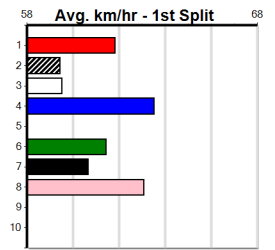

Track Record:

Distance	Time	Greyhound	Date Set
300m	16.057	UNLEASH COLLINDA	11-Dec-22
350m	18.641	UNLEASH COLLINDA	19-Feb-23

Healesville

1

10:52AM

(VIC time)

VALE PETER WISHART (300+ RANK)

Distance: 300m, Race Type: Maiden, Total Prizemoney: \$1,530
1st: \$1,000, 2nd: \$320, 3rd: \$160, 4th: \$50