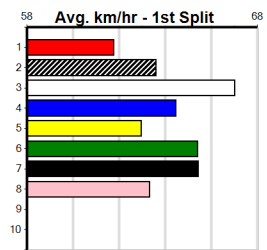

SPORTSBET SAME RACE MULTI (300+ RANK)

Distance: 300m, Race Type: Grade 5, Total Prizemoney: $1,530
1st: $1,000, 2nd: $320, 3rd: $160, 4th: $50

Watchdog Tips:

Bet:

Form Box Wgt Dist Track Date Time BON Margin 1st/2nd (Time) PIR Checked Comment W/R Split 1 S/P Grade

CRACKERJACK MAXY [5] BIK
Owner(s): V Xuereb
Sire: FERNANDO BALE Dam: MAXIMUM KACK
Trainer: Jason Formosa (Heathcote)
Winning Distances: < 300m (0) 300 - 399m (7) 400 - 499m (2) 500 - 599m (0) 600 - 699m (0) > 700m (0)
Winning Weights: 30.3(1) 30.5(1) 30.9(1) 31.4(1) 32.2(2) 32.9(1) 33.0(1) 33.2(1)
Box History table and Prize Best Starts Trk/Dts APM

RON'S MISTAKE [5]
Owner(s): Blame it on Vegas (SYN), D Coulson, R Coulson, B Cole, J Williams, D Brennan, R Hiatt, C Gundr
Sire: FERAL FRANKY Dam: TAYLOR JAYDE
Trainer: Debbie Bewley (Pentland Hills)
Winning Distances: < 300m (0) 300 - 399m (2) 400 - 499m (1) 500 - 599m (1) 600 - 699m (0) > 700m (0)
Winning Weights: 30.1(1) 30.7(1) 32.0(1) 32.3(1)
Box History table and Prize Best Starts Trk/Dts APM

HE'S SO TOUGH [5]
Owner(s): G Marshall
Sire: FERAL FRANKY Dam: LITTLE TUBBSY
Trainer: Pasquale Derubeis (Cape Woola)
Winning Distances: < 300m (0) 300 - 399m (3) 400 - 499m (0) 500 - 599m (0) 600 - 699m (0) > 700m (0)
Winning Weights: 31.5(1) 33.7(1) 33.8(1)
Box History table and Prize Best Starts Trk/Dts APM

WHAT'S THAT (NSW)[5]
Owner(s): K Doidge
Sire: TOMMY SHELBY Dam: WHAT JOY
Trainer: Kenneth Doidge (Murchison)
Winning Distances: < 300m (0) 300 - 399m (2) 400 - 499m (2) 500 - 599m (1) 600 - 699m (0) > 700m (0)
Winning Weights: 25.8(1) 25.9(2) 26.3(2)
Box History table and Prize Best Starts Trk/Dts APM

FIRE ANT [5]
Owner(s): C Pirani
Sire: GET IT GIZMO Dam: MISS FIREBIRD
Trainer: Cheryl Pirani (Boronia)
Winning Distances: < 300m (0) 300 - 399m (1) 400 - 499m (2) 500 - 599m (0) 600 - 699m (0) > 700m (0)
Winning Weights: 26.7(1) 26.8(1) 26.9(1)
Box History table and Prize Best Starts Trk/Dts APM