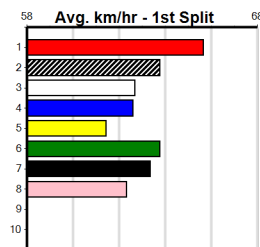

CENTRAL SCAFFOLDS (300+ RANK)

Distance: 350m, Race Type: Grade 7, Total Prizemoney: $1,530
1st: $1,000, 2nd: $320, 3rd: $160, 4th: $50

Watchdog Tips: [ ] [ ] [ ] [ ] Bet: [ ]

Form Box Wgt Dist Track Date Time BON Margin 1st/2nd (Time) PIR Checked Comment WR Split 1 S/P Grade

BALDO [7] BK Dog Jan-21 Sire: BARCIA BALE Dam: CHIQUITA LASS Trainer: Murray Collyer (Coburg North)
Winning Distances: < 300m (0) 300 - 399m (1) 400 - 499m (0) 500 - 599m (0) 600 - 699m (0) > 700m (0)
Winning Weights: 33.3(1)
4th (4) 34.5 350 HVL R9 06-Dec-24 20.01 19.36 4.25L KING PLUM (19.73) M/4 . . . . 6.77 $59.70 T3-RW
3rd (7) 34.7 350 HVL R9 13-Dec-24 20.15 19.52 5.50L BLAME ESMERALDA (19.78) M/3 . . . . 6.72 $9.50 T3-RW
4th (4) 34.5 350 HVL R10 17-Dec-24 19.98 19.60 5.50L CHEWBACCA (19.60) M/3 . . . . 6.71 $5.90 7
8th (4) 34.2 390 WBL R3 23-Dec-24 23.46 22.21 16.00 MINH CANDY (22.34) M/68 . . . . 9.02 $105.80 7
5th (5) 34.3 400 GEL R10 31-Dec-24 23.94 22.76 14.00 FLAT CHAT (23.03) M/74 . . . . 8.78 $55.00 7
7th (8) 33.9 460 GEL R7 07-Jan-25 26.74 25.93 12.00 PAW RIVAL (25.93) M/777 . . . . 6.89 $54.10 X67
8th (8) 34.2 300 HVL R9 17-Jan-25 17.44 16.93 4.75L MT. VIEW AMOUR (17.11) M/4 . . . . 4.09 $32.50 T3-7
3rd (3) 33.8 350 HVL R7 22-Jan-25 20.31 19.73 1.00L METAL BENDER (20.26) M/3 . . . . 6.90 $25.00 X67
Last 3 wins NOT included above
1st (5) 33.3 300 HVL R1 17-Mar-23 17.20 16.71 0.50L TASMAN HOPE (17.22) M/3 . . . . 4.02 $9.60 T3-RW

Box History table for BALDO [7] and Prize Best Starts Trk/Dts APM summary.

WHITE IVERSON [7] F Dog Oct-22 Sire: FERAL FRANKY Dam: ZIPPING ABILENE Trainer: Chris Armstrong (Hoppers Crossi)
Winning Distances: < 300m (0) 300 - 399m (1) 400 - 499m (0) 500 - 599m (0) 600 - 699m (0) > 700m (0)
Winning Weights: 31.4(1)
6th (4) 31.9 450 SHP R5 21-Dec-24 26.12 25.56 5.50L GASLIGHT CAPERS (25.76) M/455 . . . . 6.85 $28.30 X67
6th (7) 31.7 450 BAL R6 18-Jan-25 26.57 25.46 15.00 LUNA'S GIRL (25.59) M/667 . . . . 6.92 $17.70 T3-7
6th (4) 32.4 400 GEL R11 21-Jan-25 23.77 22.66 13.00 MANDOLIN STORM (22.90) M/67 . . . . 8.84 $33.80 7
ST (-) 32.1 300 HVL 26-Jan-25 17.22 7.00L Trial Cleared M/33 . . . . 3of4 . 3.98 . ST
3rd (5) 32.3 300 HVL R3 29-Jan-25 17.53 17.09 4.50L KIANG STAR (17.22) M/4 . . . . 4.07 $8.80 7
7th (5) 32.4 460 GEL R7 04-Feb-25 27.27 26.46 12.00 KING CHERRY (26.46) M/667 . . . . 6.92 $104.00 X67
6th (4) 32.0 450 WBL R7 10-Feb-25 26.49 25.82 10.00 FENELLA (25.82) M/667 . . . . 6.76 $62.90 7
3rd (2) 32.3 350 HVL R7 12-Feb-25 19.72 19.42 4.50L RICOLINA PEARL (19.42) M/4 . . . . 6.71 $19.90 X67
Last 3 wins NOT included above
1st (7) 31.4 300 HVL R1 10-Nov-24 17.29 16.61 1.00L MAY BE REAL (17.36) M/2 . . . . V3 . 4.05 $4.70 M

Box History table for WHITE IVERSON [7] and Prize Best Starts Trk/Dts APM summary.