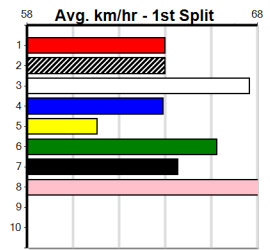

MR HUMMER LIMOS (300+ RANK)

Distance: 350m, Race Type: Grade 5, Total Prizemoney: $1,530
1st: $1,000, 2nd: $320, 3rd: $160, 4th: $50

Watchdog Tips:

Bet:

Form Box Wgt Dist Track Date Time BON Margin 1st/2nd (Time) PIR Checked Comment WR Split 1 S/P Grade

BRAEMAR ELSIE [5] BE Bitch Sep-21 Sire: AUSSIE INFRARED Dam: BRAEMAR KEELIE
Owner(s): Y Cassidy
Winning Distances: < 300m (0) 300 - 399m (4) 400 - 499m (2) 500 - 599m (0) 600 - 699m (0) > 700m (0)
Winning Weights: 30.0(1) 30.3(1) 30.6(1) 30.9(1) 31.4(1) 31.8(1)
7th (5) 30.5 435 SLE R11 04-Dec-24 25.25 24.43 8.50L LINDENOW PATCH (24.68) M/656 . . . . . 5.32 $13.40 T3-5
2nd (6) 30.3 300 HVL R4 12-Dec-24 17.15 16.63 1.5L DONEGAL EXPRESS (17.06) M/3 . . . . . 4.04 $10.80 T3-5
4th (8) 30.6 400 WGL R4 19-Dec-24 23.16 22.68 2.75L AMBANI (22.97) M/44 . . . . . 8.67 $6.50 5
8th (6) 31.1 460 WGL R11 03-Jan-25 27.05 25.39 18.00 OLIVER KELTON (25.85) M/777 . . . . . 6.81 $94.90 5
5th (1) 30.9 435 SLE R7 08-Jan-25 25.14 24.66 3.25L SODA HAWK (24.92) Q/112 . . . . . 5.21 $20.30 5
1st (1) 30.3 300 HVL R6 22-Jan-25 17.20 16.88 1.75L DOWN SOUTH GIRL (17.31) M/6 . . . . . 4.11 $7.30 5
3rd (4) 31.0 400 WGL R6 30-Jan-25 23.06 22.75 1.75L HARAJUKU LASS (22.95) M/44 . . . . . 8.60 $36.60 T3-5
7th (7) 30.6 350 HVL R10 09-Feb-25 19.75 18.78 7.50L MUMS PEARL (19.24) M/3 . . . . . 6.51 $44.60 5
Last 3 wins NOT included above
1st (3) 31.4 395 TRA R4 06-Apr-24 22.42 22.30 0.50L FULL BARREL (22.46) Q/111 . . . . . 3.68 $5.00 X67
1st (7) 30.6 400 WGL R4 23-May-24 22.88 22.75 1.5L LOCKED AND READY (22.97) M/11 . . . . . SW 8.35 $8.70 5
1st (4) 30.0 435 SLE R10 03-Jul-24 25.14 24.41 0.10L SWORD DANCER (25.14) M/111 . . . . . 5.23 $17.20 5NP

Box History
Bx 1st 2nd 3rd 4th 5th 6th 7th 8th
1 1 1 1 1 1 1 1
2 1 1 1 1 1 1 3
3 2 1 1 1 1 1 1
4 1 2 1 1 1 1 1
5 1 2 1 1 1 1 1
6 3 1 1 1 1 1 1
7 2 1 1 1 1 1 1
8 4 3 1 1 1 1 1
Prize Best $9883.57
Starts 19.75(7)-9/2/25
Trk/Dts 39-6-3-4
APM 4-0-1-0 3678