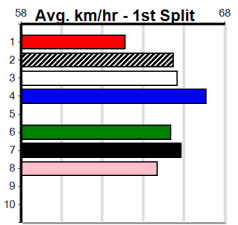

Horsham

CHS GROUP

Distance: 410m, Race Type: Grade 5, Total Prizemoney: $2,925
1st: $1,950, 2nd: $600, 3rd: $300, 4th: $75

3

4:09PM

(VIC time)

Watchdog Tips:

0 0 0 0

Bet: