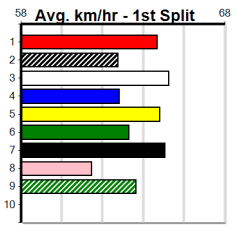

Horsham

SPORTSBET HT1(1-4 WINS)

Distance: 410m, Race Type: Restricted Win Heat, Total Prizemoney: $2,925
1st: $1,950, 2nd: $600, 3rd: $300, 4th: $75

4

4:24PM

(VIC time)

Watchdog Tips:

0 0 0 0

Bet: