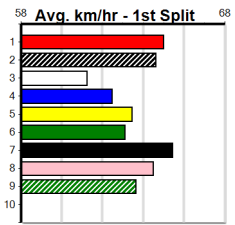

ENG BAL 2025-02-24

Horsham

SPORTSBET HT2 (1-4 WINS)

Distance: 410m, Race Type: Restricted Win Heat, Total Prizemoney: \$2,925
1st: \$1,950, 2nd: \$600, 3rd: \$300, 4th: \$75

5

4:44PM

(VIC time)

Watchdog Tips: