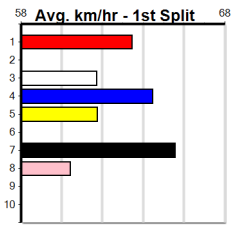

Horsham

HORSHAM DOORS & GLASS

Distance: 410m, Race Type: Maiden, Total Prizemoney: $2,535
1st: $1,680, 2nd: $520, 3rd: $260, 4th: $75

2

3:44PM

(VIC time)

Watchdog Tips:

0 0 0 0

Bet: