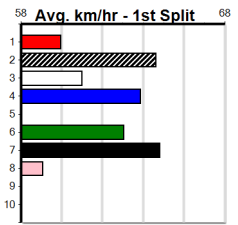

Horsham

CRYMELON KENNELS

Distance: 410m, Race Type: Maiden, Total Prizemoney: $2,535
1st: $1,680, 2nd: $520, 3rd: $260, 4th: $75

1

3:22PM
(VIC time)

Watchdog Tips: **0 0 0 0** Bet: .

Form Box Weight Dist Track Date Time BON Margin 1st/2nd (Time) PIR Checked Comment W/R Split 1 S/P Grade

1 BLUE ARROW [M]
BE D Oct-22 TOMMY SHELBY LIZZIE'S ENTITY
Trainer: Donna Knight (Talbot)
7th (8) 31.5 450 BAL R1 05-Feb-25 26.57 25.25 15.00LZAMBORA BLISS (25.57) M/777 . . . . 6.94 $35.00 M
Owner(s): D Knight

Winning Boxes

1	2	3	4	5	6	7	8
Prize							
Best							
Starts							
Trk/Dst							
APM							

2 SOLAR GOLD [M]
RF D Dec-22 FERAL FRANKY SOLAR LIFE
Trainer: Victor Millington (Mt Cole)
5th (1) 34.0 410 HOR R2 07-Feb-25 24.40 23.09 8.00LRUN BINDI RUN (23.86) M/64 . . . . 10.78 $17.80 M
6th (1) 33.7 410 HOR R1 11-Feb-25 24.47 22.82 18.00LPAW UMA (23.26) Q/35 . . . W 10.66 $34.00 M
Owner(s): V Millington

Winning Boxes

1	2	3	4	5	6	7	8
Prize							
Best							
Starts							
Trk/Dst							
APM							

3 MORaine MINTY [M]
WBE D Mar-23 MY REDEEMER AVATAR MINTY
Trainer: Glenn Judd (Noorat)
8th (3) 31.5 390 WBL R1 06-Feb-25 23.61 21.86 21.00LBIG BOY JETT (22.20) S/78 . . . W 9.10 $49.40 M
3rd (1) 31.8 390 BAL R1 12-Feb-25 22.97 21.76 6.50LCLARETOWN TURBO (22.55) M/44 . . . . 8.78 $17.70 M
4th (1) 32.1 390 BAL R1 19-Feb-25 22.81 21.92 13.00LDEAR CARLA LOU (21.92) M/34 . . . . 8.58 $39.60 M
Owner(s): MORaine (SYN), G Judd, S Judd

Winning Boxes

1	2	3	4	5	6	7	8
Prize							
Best							
Starts							
Trk/Dst							
APM							

4 SOLAR TESS [M]
BK B Jan-23 GOOD ODDS HARADA JILLIBY CAZ
Trainer: Nathan Jenner (Landsborough)
5th (6) 25.3 450 WBL R4 03-Feb-25 26.45 25.72 5.50LGO BACK (26.07) Q/674 . . . . 6.80 $23.80 M
4th (1) 25.5 410 HOR R1 07-Feb-25 24.07 23.09 6.50LPYRENEES ACE (23.62) Q/43 . . . W 10.82 $30.00 M
2nd (6) 25.6 410 HOR R1 11-Feb-25 23.81 22.82 8.00LPAW UMA (23.26) M/62 . . . . 10.85 $37.40 M
2nd (6) 25.1 410 HOR R1 18-Feb-25 24.16 22.87 4.25LSEVEN OF NINE (23.87) M/23 . . . W 10.66 $3.00 M
Owner(s): V Millington

Winning Boxes

1	2	3	4	5	6	7	8
Prize							
Best							
Starts							
Trk/Dst							
APM							

5 *** VACANT BOX ***
Trainer:
Owner(s):

Winning Boxes

1	2	3	4	5	6	7	8
Prize							
Best							
Starts							
Trk/Dst							
APM							

6 THERMAL FLAME [M]
RBD B Jan-23 AUSSIE INFRARED FAUN FLAME
Trainer: Cameron Taylor (Neilborough)
3rd (4) 27.4 425 BEN R1 31-Jan-25 24.69 23.54 12.00LHAVE A CRACK (23.90) M/333 . . . . 6.63 $83.60 M
4th (5) 27.4 390 SHP R3 06-Feb-25 23.04 22.15 9.00LFOXY JAY (22.44) M/24 . . . . 8.88 $6.10 T3-M
4th (5) 26.7 450 WBL R2 10-Feb-25 26.21 25.82 1.5LBLUE BENZ (26.12) M/324 . . . . 6.80 $12.20 M
4th (8) 26.6 390 WBL R2 17-Feb-25 23.27 22.12 11.00LPAW OLSON (22.54) S/64 . . . . 9.16 $2.70 M
Owner(s): Big Three (SYN), M Dennis, M Bolger

Winning Boxes

1	2	3	4	5	6	7	8
Prize							
Best							
Starts							
Trk/Dst							
APM							

7 MORaine ELLA [M]
BEBD B May-23 FERDINAND BOY MORaine ROSIE
Trainer: Glenn Judd (Noorat)
F (6) 30.7 390 WBL R1 04-Jan-25 0.00 22.03 .DEMOLISH (22.52) M/35 . V0 . 8.99 $24.40 MH
4th (7) 30.5 390 WBL R1 06-Feb-25 22.83 21.86 9.00LBIG BOY JETT (22.20) M/33 . . . . 8.89 $42.00 M
4th (2) 31.2 390 WBL R1 20-Feb-25 22.85 22.13 1.5LTEARS IN RAIN (22.75) M/42 . . . . 8.84 $5.80 M
Owner(s): MORaine (SYN), G Judd, S Judd

Winning Boxes

1	2	3	4	5	6	7	8
Prize							
Best							
Starts							
Trk/Dst							
APM