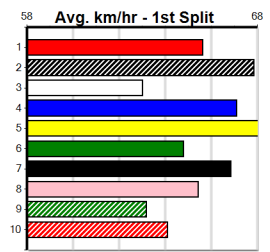

WATTS PRICE ACCOUNTANTS

Distance: 410m, Race Type: Mixed 6/7, Total Prizemoney: $2,925
1st: $1,950, 2nd: $600, 3rd: $300, 4th: $75

Watchdog Tips: ☐ ☐ ☐ ☐ ☐ **Bet:** ☐

Form	Box	Wgt	Dist	Track	Date	Time	BON	Margin	1st/2nd (Time)	PIR	Checked	Comment	WR	Split 1	S/P	Grade

1

FLYING TULLY (NSW)[7]
BK Bitch Feb-22 Sire: FLYING RICCIARDO Dam: NICCALI
Owner(s): V Millington Trainer: Nathan Jenner (Landsborough)
Winning Distances: < 300m (0) 300 - 399m (0) 400 - 499m (1) 500 - 599m (0) 600 - 699m (0) > 700m (0)
Winning Weights: 23.2(1)

4th (3)	23.3	410	HOR	R9	07-Dec-24	23.98	23.34	2.00L	MENTION (23.84)	M/53				10.75	$28.80	7
4th (8)	23.4	410	HOR	R2	10-Dec-24	23.87	23.06	3.5L	MAXIMUM HUGHES (23.63)	M/65		V5		10.67	$42.20	7
ST (-)	23.7	410	HOR		06-Jan-25	24.06		10.00	Trial Cleared	Q/11		1of4		10.62		ST
3rd (8)	23.7	450	WBL	R6	20-Jan-25	26.04	25.84	1.75L	MORAINÉ BRANDI (25.93)	M/333				6.78	$9.10	X67
7th (8)	23.6	450	WBL	R5	27-Jan-25	26.29	25.53	7.50L	WINSLOW WISH (25.79)	M/224				6.79	$18.00	X67
6th (8)	23.9	410	HOR	R3	07-Feb-25	24.43	23.09	13.00	COUNTY ART (23.56)	S/77				10.80	$78.60	7
4th (2)	23.6	410	HOR	R2	11-Feb-25	23.55	22.82	7.00L	PAW ELECTRA (23.08)	M/54				10.59	$49.00	7
4th (2)	23.4	410	HOR	R2	18-Feb-25	23.80	22.87	6.00L	PAW UMA (23.40)	Q/22				10.47	$27.50	7

Last 3 wins NOT included above

1st (8)	23.2	410	HOR	R1	26-Nov-24	23.72	22.97	0.25L	SOLAR EBONY (23.74)	M/11				10.61	$14.00	M

Box History

Bx	1st	2nd	3rd	4th	5th	6th	7th	8th
1			1		1	2		
2				3				
3				1	1		1	
4					1			
5					1			
6					1			1
7	1		1	1			1	2
8	1		1	1		2	1	

Prize Best $3070.00
Starts 23.55(2)-11/2/25
Trk/Dts 25-1-1-2
APM 19-1-1-1
1815

2

RUN BINDI RUN [7]
BK Bitch Feb-23 Sire: FERNANDO BALE Dam: CIRCLE OF DREAMS
Owner(s): W Oliver Trainer: Heather Baxter (Murtoa)
Winning Distances: < 300m (0) 300 - 399m (0) 400 - 499m (1) 500 - 599m (0) 600 - 699m (0) > 700m (0)
Winning Weights: 25.8(1)

1st (5)	25.8	410	HOR	R2	07-Feb-25	23.86	23.09	0.75L	PAW VERITY (23.90)	Q/11		SW		10.38	$6.70	M
3rd (8)	25.6	410	HOR	R4	14-Feb-25	23.77	23.08	3.00L	MISS MELEE (23.58)	M/43				10.49	$22.80	RW

Last 3 wins NOT included above

Box History

Bx	1st	2nd	3rd	4th	5th	6th	7th	8th
1								
2								
3								
4								
5	1							
6								
7								
8			1					

Prize Best $1980.00
Starts 23.77(8)-14/2/25
Trk/Dts 2-1-0-1
APM 2-1-0-1
1980