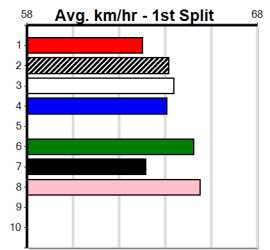

WARRACK BUTCHERY

Distance: 410m, Race Type: Grade 5, Total Prizemoney: $2,925
1st: $1,950, 2nd: $600, 3rd: $300, 4th: $75

Watchdog Tips: [ ] [ ] [ ] [ ] Bet: [ ]

Form Box Wgt Dist Track Date Time BON Margin 1st/2nd (Time) PIR Checked Comment W/R Split 1 S/P Grade

1 FOXY ROXY [5]
BD Bitch Jul-22 Sire: SH AVATAR Dam: FAIRYTALE WISH
Owner(s): C Capuano
Trainer: Nicole Salna (Anakie)
Winning Distances: < 300m (0) 300 - 399m (1) 400 - 499m (4) 500 - 599m (1) 600 - 699m (0) > 700m (0)
Winning Weights: 24.2(1) 24.3(1) 24.5(1) 24.6(1) 24.7(1) 25.3(1)
Race results table with columns for rank, weight, sex, age, track, date, time, margin, sire, dam, PIR, checked, comment, W/R, split 1, S/P, grade.

Box History table for FOXY ROXY with columns for box, 1st, 2nd, 3rd, 4th, 5th, 6th, 7th, 8th and Prize Best Starts, Trk/Dts, APM.

2 MORAIN GRACE [5]
BE Bitch Jan-23 Sire: KOBLENZ Dam: MORAIN COCO
Owner(s): MORAIN (SYN), G Judd, S Judd
Trainer: Glenn Judd (Noorat)
Winning Distances: < 300m (0) 300 - 399m (3) 400 - 499m (0) 500 - 599m (0) 600 - 699m (0) > 700m (0)
Winning Weights: 27.5(2) 28.5(1)
Race results table with columns for rank, weight, sex, age, track, date, time, margin, sire, dam, PIR, checked, comment, W/R, split 1, S/P, grade.

Box History table for MORAIN GRACE with columns for box, 1st, 2nd, 3rd, 4th, 5th, 6th, 7th, 8th and Prize Best Starts, Trk/Dts, APM.

3 ZIPPING GIAN (NSW)[5]
BK Bitch Aug-21 Sire: ZIPPING GARTH Dam: ZIPPING PARIS
Owner(s): W Hartigan
Trainer: William Hartigan (Haven)
Winning Distances: < 300m (0) 300 - 399m (6) 400 - 499m (7) 500 - 599m (0) 600 - 699m (0) > 700m (0)
Winning Weights: 26.1(1) 26.4(1) 26.5(2) 26.7(1) 26.8(1) 27.0(1) 27.3(1) 27.6(1) 27.7(2) 28.2(1) 28.5(1)
Race results table with columns for rank, weight, sex, age, track, date, time, margin, sire, dam, PIR, checked, comment, W/R, split 1, S/P, grade.

Box History table for ZIPPING GIAN with columns for box, 1st, 2nd, 3rd, 4th, 5th, 6th, 7th, 8th and Prize Best Starts, Trk/Dts, APM.

4 PAW HUNTER (NSW)[5]
RBD Dog Jul-22 Sire: FERNANDO BALE Dam: DYNA KELLY
Owner(s): A Gurry
Trainer: Andrea Gurry (Nhill)
Winning Distances: < 300m (0) 300 - 399m (2) 400 - 499m (3) 500 - 599m (0) 600 - 699m (0) > 700m (0)
Winning Weights: 32.0(1) 32.3(2) 32.5(2)
Race results table with columns for rank, weight, sex, age, track, date, time, margin, sire, dam, PIR, checked, comment, W/R, split 1, S/P, grade.

Box History table for PAW HUNTER with columns for box, 1st, 2nd, 3rd, 4th, 5th, 6th, 7th, 8th and Prize Best Starts, Trk/Dts, APM.

5 *** VACANT BOX ***
Sire: Dam:
Owner(s):
Trainer:
Winning Distances: < 300m (0) 300 - 399m (0) 400 - 499m (0) 500 - 599m (0) 600 - 699m (0) > 700m (0)
Winning Weights:
Box History