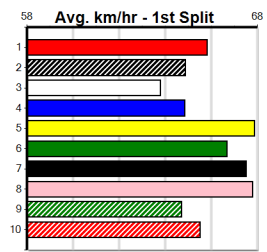

Owner(s):

Winning Distances: < 300m (0) 300 - 399m (0) 400 - 499m (0) 500 - 599m (0) 600 - 699m (0) > 700m (0)

Winning Weights:

Box History

WEBBICON GROUP DAMSELS DASH

Distance: 485m, Race Type: Grade 5, Total Prizemoney: \$3,340
1st: \$2,230, 2nd: \$690, 3rd: \$345, 4th: \$75