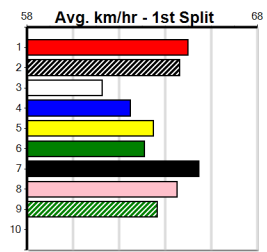

SPORTSBET HT2 (1-4 WINS)

Distance: 410m, Race Type: Restricted Win Heat, Total Prizemoney: $2,925
1st: $1,950, 2nd: $600, 3rd: $300, 4th: $75

Watchdog Tips:

Bet:

Table with columns: Form Box, Wgt, Dist, Track, Date, Time, BON, Margin, 1st/2nd (Time), PIR, Checked, Comment, WR, Split 1, S/P, Grade

DOONGALLA JESSIE [7]
BE Bitch Apr-23 Sire: BERNARDO Dam: MISS YOU EMMA
Owner(s): P Onley
Trainer: Correy Grenfell (Anakie)
Winning Distances: < 300m (0) 300 - 399m (0) 400 - 499m (1) 500 - 599m (0) 600 - 699m (0) > 700m (0)
Winning Weights: 26.6(1)
Box History table and Prize Best Starts Trk/Dts APM

FOXY FAUN [5]
BD Bitch Aug-21 Sire: HARD STYLE RICO Dam: FAUN FLAME
Owner(s): CCL (SYN), C Jackson, C Taylor, L Taylor
Trainer: Carol Jackson (Neilborough)
Winning Distances: < 300m (0) 300 - 399m (3) 400 - 499m (1) 500 - 599m (0) 600 - 699m (0) > 700m (0)
Winning Weights: 27.6(1) 27.8(1) 28.5(1) 28.8(1)
Box History table and Prize Best Starts Trk/Dts APM

PYRENEES PRINCE [5]
BKW Dog Dec-21 Sire: WHISKEY RIOT Dam: ALCYONE
Owner(s): I Robinson
Trainer: Hazelie Robinson (Avoca)
Winning Distances: < 300m (0) 300 - 399m (2) 400 - 499m (1) 500 - 599m (0) 600 - 699m (0) > 700m (0)
Winning Weights: 31.4(1) 31.8(1) 31.9(1)
Box History table and Prize Best Starts Trk/Dts APM

CABAO DEWBERRY [5]
DKBD Dog Sep-21 Sire: KELSOS FUSILEER Dam: CABAO
Owner(s): D Knight
Trainer: Donna Knight (Talbot)
ENG BEN 2025-02-21
Winning Distances: < 300m (0) 300 - 399m (0) 400 - 499m (3) 500 - 599m (1) 600 - 699m (0) > 700m (0)
Winning Weights: 33.7(1) 34.9(1) 35.0(1) 35.4(1)
Box History table and Prize Best Starts Trk/Dts APM

CONROY PARK [6] Biks
BK Bitch Dec-22 Sire: ASTON DEE BEE Dam: HAPPY LASS
Owner(s): G Mitchell
Trainer: Donna Knight (Talbot)
Winning Distances: < 300m (0) 300 - 399m (1) 400 - 499m (1) 500 - 599m (0) 600 - 699m (0) > 700m (0)
Winning Weights: 29.3(2)
Box History table and Prize Best Starts Trk/Dts APM