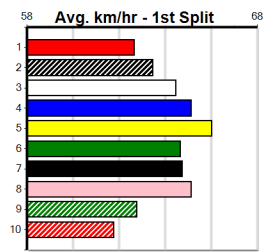

ON-SITE ENGINEERING

Distance: 485m, Race Type: Mixed 4/5, Total Prizemoney: $3,875
1st: $2,600, 2nd: $800, 3rd: $400, 4th: $75

Watchdog Tips:

Bet:

Table with columns: Form Box, Wgt, Dist, Track, Date, Time, BON, Margin, 1st/2nd (Time), PIR, Checked, Comment, WR, Split 1, S/P, Grade

Varsity Bale (NSW)[5]
BD Dog Apr-22 Sire: CHRISTO BALE Dam: DYNA ROMY
Owner(s): B Wheeler
Trainer: Samantha Grenfell (Anakie)
Winning Distances: < 300m (0) 300 - 399m (1) 400 - 499m (3) 500 - 599m (1) 600 - 699m (0) > 700m (0)
Winning Weights: 38.1(1) 38.3(1) 38.5(1) 39.5(1) 40.4(1)
Table with race results and Box History.

Arandt About [5]
BK Dog Jun-21 Sire: BERNARDO Dam: ME BROS BAD
Owner(s): M Zammit
Trainer: Max Zammit (Exford)
Winning Distances: < 300m (0) 300 - 399m (2) 400 - 499m (5) 500 - 599m (0) 600 - 699m (0) > 700m (0)
Winning Weights: 32.8(1) 33.2(2) 33.4(1) 33.7(2) 33.9(1)
Table with race results and Box History.

Penguin Pat (NSW)[5]
WBK Dog Oct-21 Sire: RITZA LENNY Dam: IT'S A SHAME
Owner(s): A Mooney
Trainer: Andrew Mooney (Amherst)
Winning Distances: < 300m (0) 300 - 399m (2) 400 - 499m (6) 500 - 599m (2) 600 - 699m (2) > 700m (0)
Winning Weights: 29.4(1) 29.9(1) 30.0(1) 30.3(1) 30.6(1) 30.7(1) 30.8(1) 30.9(2) 31.0(1) 31.2(1) 31.5(1)
Table with race results and Box History.

Moraine Sofia [4]
WBD Bitch Jul-21 Sire: FULLY LOADED Dam: MORaine ROSIE
Owner(s): MORaine (SYN), G Judd, S Judd
Trainer: Glenn Judd (Noorat)
Winning Distances: < 300m (0) 300 - 399m (3) 400 - 499m (5) 500 - 599m (1) 600 - 699m (0) > 700m (0)
Winning Weights: 27.9(1) 28.3(1) 28.6(1) 28.7(1) 28.9(1) 29.0(1) 29.1(1) 29.4(2)
Table with race results and Box History.

Derogative [5]
BK Dog May-22 Sire: ASTON DEE BEE Dam: APPOINTED
Owner(s): G Mitchell
Trainer: Donna Knight (Talbot)
ENG BAL 2025-02-21
Winning Distances: < 300m (0) 300 - 399m (2) 400 - 499m (7) 500 - 599m (2) 600 - 699m (0) > 700m (0)
Winning Weights: 33.7(2) 34.0(1) 34.1(1) 34.3(1) 34.5(1) 34.7(1) 34.8(1) 35.2(1) 35.3(1) 35.4(1)
Table with race results and Box History.

1

2

3

4

5