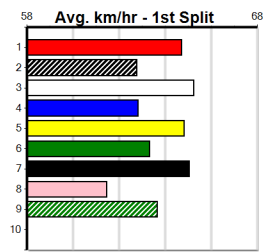

SPORTSBET HT1 (1-4 WINS)

Distance: 410m, Race Type: Restricted Win Heat, Total Prizemoney: $2,925
1st: $1,950, 2nd: $600, 3rd: $300, 4th: $75

Watchdog Tips:

Bet:

Form	Box	Wgt	Dist	Track	Date	Time	BON	Margin	1st/2nd (Time)	PIR	Checked	Comment	WR	Split 1	S/P	Grade

SOLAR JESSIE [5]

BK Bitch Dec-22 Sire: FERAL FRANKY Dam: SOLAR LIFE

Owner(s): V Millington Trainer: Victor Millington (Mt Cole)

Winning Distances: < 300m (0) 300 - 399m (0) 400 - 499m (3) 500 - 599m (0) 600 - 699m (0) > 700m (0)

Winning Weights: 24.3(1) 25.3(1) 25.5(1)

7th (5)	24.6	410	HOR	R3	27-Dec-24	24.68	23.28	16.00	LEONESSA (23.58)	M/77	.	.	W	11.00	$8.60	6G
8th (2)	24.6	410	HOR	R5	31-Dec-24	24.19	23.29	13.00	LEONESSA (23.29)	Q/68	.	.	.	10.67	$14.40	X67
8th (1)	25.1	410	HOR	R10	06-Jan-25	24.26	22.89	12.00	RELEASED (23.49)	M/88	.	.	W	10.93	$13.50	6G
4th (8)	25.4	410	HOR	R4	14-Jan-25	23.94	23.00	8.50L	MADDY GIBLET (23.34)	M/55	.	.	VO	10.67	$22.00	X67H
3rd (3)	25.6	390	WBL	R9	20-Jan-25	22.61	22.29	1.25L	DROP FIFTY (22.54)	Q/21	.	.	.	8.68	$3.80	X67
8th (6)	25.9	410	HOR	R9	07-Feb-25	24.56	23.09	21.00	FLEETWOOD ODIN (23.10)	S/88	.	.	.	10.98	$18.40	X67
3rd (7)	25.7	410	HOR	R3	11-Feb-25	23.62	22.82	6.00L	CANYA JUMP (23.20)	M/22	.	.	SW	10.42	$41.80	X67
1st (4)	25.5	410	HOR	R3	18-Feb-25	23.65	22.87	1.25L	VALLETTA FLASH (23.73)	Q/11	.	.	.	10.21	$21.50	X67

Last 3 wins NOT included above

1st (1)	25.3	410	HOR	R3	05-Oct-24	23.95	23.32	3.25L	ZINZAN SAMMY (24.17)	M/21	.	.	.	10.54	$16.00	M
1st (1)	24.3	410	HOR	R4	07-Dec-24	23.59	23.34	1.25L	PAW ISABELLE (23.67)	Q/11	.	.	SW	10.27	$3.40	7

Box History

Bx	1st	2nd	3rd	4th	5th	6th	7th	8th
1	2						1	1
2								
3			1				1	2
4	1	1						
5				1	1			
6					1			1
7		2	1					
8			1	2				

Prize Best Starts Trk/Dts APM: $8365.00, 23.45(4)-26/11/24, 23-3-3-3, 21-3-3-2, 5630

PAW YALE (NSW)[6]

RF Dog Jan-23 Sire: BERNARDO Dam: FAITHY BALE

Owner(s): B Wheeler Trainer: Correy Grenfell (Anakie)

Winning Distances: < 300m (0) 300 - 399m (0) 400 - 499m (2) 500 - 599m (0) 600 - 699m (0) > 700m (0)

Winning Weights: 30.7(1) 31.7(1)

4th (1)	31.8	525	MEP	R2	25-Sep-24	30.66	29.64	1.00L	ASTON KOPECK (30.60)	M/3222	.	.	.	5.31	$2.60	M
3rd (1)	31.5	450	BAL	R2	02-Oct-24	25.92	25.12	1.5L	COBBLE GIBLET (25.82)	S/322	.	.	.	6.86	$1.90	M
4th (6)	31.3	400	GEL	R1	03-Dec-24	23.31	22.66	6.50L	MINH CINDY (22.87)	M/44	.	.	.	8.90	$2.10	T3-M
4th (8)	31.5	450	BAL	R2	09-Dec-24	26.35	25.56	4.50L	PAW TRINNY (26.03)	M/346	.	.	.	6.74	$1.40	T3-M
1st (3)	30.7	400	WGL	R2	19-Dec-24	22.70	22.68	3.00L	TOLD YOU SO (22.90)	M/32	.	.	SW	8.53	$1.70	M
3rd (2)	30.8	460	GEL	R7	24-Dec-24	26.18	26.05	2.00L	PAW RIVAL (26.05)	S/555	.	.	.	6.74	$5.60	7
7th (2)	31.0	400	GEL	R2	03-Jan-25	23.72	22.38	14.00	HONEY BUNNY (22.80)	S/77	.	.	.	8.93	$2.20	X67
1st (1)	31.7	400	GEL	R9	11-Feb-25	22.82	22.51	1.5L	ASTON JILL (22.92)	M/22	.	.	.	8.45	$2.60	7

Last 3 wins NOT included above

Box History

Bx	1st	2nd	3rd	4th	5th	6th	7th	8th
1	1		1	1				
2			1	1				1
3	1							
4		1						
5								
6				1				
7								
8				1				

Prize Best Starts Trk/Dts APM: $3190.00, FSH, 10-2-1-2, 0-0-0-0, 2160