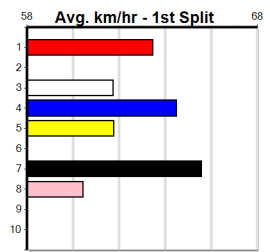

Horsham

2

3:44PM

(VIC time)

HORSHAM DOORS & GLASS

Distance: 410m, Race Type: Maiden, Total Prizemoney: $2,535
1st: $1,680, 2nd: $520, 3rd: $260, 4th: $75

Watchdog Tips:

☐ ☐ ☐ ☐

Bet:

Form	Box	Wgt	Dist	Track	Date	Time	BON	Margin	1st/2nd (Time)	PIR	Checked	Comment	WR	Split 1	S/P	Grade

1

SPUD BUG [M]
BK Dog Mar-23 Sire: JACKSLITTLETHING Dam: STAY STRONG
Owner(s): J Condon Trainer: Matthew Lanigan (Rowsley)
Winning Distances: < 300m (0) 300 - 399m (0) 400 - 499m (0) 500 - 599m (0) 600 - 699m (0) > 700m (0)
Winning Weights:
5th (4) 30.5 410 HOR R1 11-Feb-25 24.23 22.82 14.00 PAW UMA (23.26) S/56 10.83 $7.20 M

Last 3 wins NOT included above

Box History

Bx	1st	2nd	3rd	4th	5th	6th	7th	8th
1								
2								
3								
4					1			
5								
6								
7								
8								

Prize Best	$0.00
Starts	24.23(4)-11/2/25
Trk/Dts	1-0-0-0
APM	1-0-0-0
	0

2

SOLAR GHOST [M]
F Dog Dec-22 Sire: FERAL FRANKY Dam: SOLAR LIFE
Owner(s): V Millington Trainer: Victor Millington (Mt Cole)
Winning Distances: < 300m (0) 300 - 399m (0) 400 - 499m (0) 500 - 599m (0) 600 - 699m (0) > 700m (0)
Winning Weights:

Last 3 wins NOT included above

Box History

Bx	1st	2nd	3rd	4th	5th	6th	7th	8th
1								
2								
3								
4								
5								
6								
7								
8								

Prize Best	$0.00
Starts	FSH
Trk/Dts	0-0-0-0
APM	0-0-0-0
	0

3

MORaine QUINN [M]
WBK Bitch Jan-23 Sire: HOOKED ON SCOTCH Dam: MORaine IZZY
Owner(s): MORaine (SYN), G Judd, S Judd Trainer: Glenn Judd (Noorat)
Winning Distances: < 300m (0) 300 - 399m (0) 400 - 499m (0) 500 - 599m (0) 600 - 699m (0) > 700m (0)
Winning Weights:

5th (1) 27.6 450 BAL R1 18-Nov-24 26.58 25.44 12.00 MAXIMUM REED (25.80) M/455 6.85 $3.00 T3-M
5th (7) 27.2 390 SHP R1 21-Nov-24 23.13 22.13 7.50L CATCH A COD (22.63) S/66 8.96 $4.10 T3-M
5th (7) 27.0 425 BEN R1 27-Nov-24 24.83 24.03 12.00 BLACK SKY (24.03) M/355 SW 6.82 $16.10 T3-M
3rd (7) 27.1 390 BAL R2 18-Jan-25 22.78 22.22 5.00L HOOKED ON JING (22.43) M/33 8.79 $6.20 T3-M
5th (3) 26.9 390 WBL R1 30-Jan-25 22.87 22.03 7.00L PAW QUEBEC (22.41) M/76 9.03 $20.80 M
3rd (1) 26.9 390 BAL R1 08-Feb-25 22.90 22.06 3.00L LADY BOMBSHELL (22.69) M/63 8.81 $2.40 M
3rd (5) 27.2 390 WBL R1 13-Feb-25 22.81 21.93 2.50L ASTON CASTLE (22.64) M/75 9.04 $40.80 M
5th (4) 27.6 450 WBL R2 20-Feb-25 26.03 25.27 6.00L ASGARI BOY (25.62) M/346 6.79 $22.50 M

Last 3 wins NOT included above

Box History

Bx	1st	2nd	3rd	4th	5th	6th	7th	8th
1								
2								
3								
4								
5								
6								
7								
8								

Prize Best	$1385.00
Starts	FSH
Trk/Dts	17-0-0-6
APM	0-0-0-0
	887