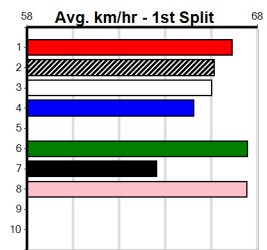

SHIMA SHINE AT STUD

Distance: 410m, Race Type: Mixed 4/5, Total Prizemoney: $3,360
1st: $2,250, 2nd: $690, 3rd: $345, 4th: $75

Watchdog Tips:

Bet:

Table with columns: Form Box, Wgt, Dist, Track, Date, Time, BON, Margin, 1st/2nd (Time), PIR, Checked, Comment, WR, Split 1, S/P, Grade

PAW TIKKA (NSW)[5]
BK Bitch Sep-22
Sire: FERNANDO BALE Dam: HELMA BALE
Trainer: Samantha Grenfell (Anakie)
Winning Distances: < 300m (0) 300 - 399m (3) 400 - 499m (2) 500 - 599m (4) 600 - 699m (0) > 700m (0)
Winning Weights: 25.2(2) 25.3(1) 25.4(1) 25.7(1) 25.9(1) 26.1(1) 26.2(1) 26.6(1)
Box History table and Prize Best Starts table included.

VINNY DEWALT (NSW)[4]
BK Dog Feb-20
Sire: MAGIC SPRITE Dam: CLAIR DE LUNE
Trainer: Alfred King (Sulky)
Winning Distances: < 300m (0) 300 - 399m (6) 400 - 499m (8) 500 - 599m (0) 600 - 699m (0) > 700m (0)
Winning Weights: 28.0(1) 28.3(1) 29.5(1) 29.6(2) 29.8(1) 29.9(1) 30.3(1) 30.4(1) 30.6(1) 30.8(1) 30.9(2) 31.1(1)
Box History table and Prize Best Starts table included.

GUNAI WIZARD [5]
BD Dog Oct-21
Sire: ASTON DEE BEE Dam: GUNAI GOSSIP
Trainer: John Barbara (Exford)
Winning Distances: < 300m (0) 300 - 399m (4) 400 - 499m (11) 500 - 599m (0) 600 - 699m (0) > 700m (0)
Winning Weights: 33.8(1) 34.2(1) 34.5(2) 34.7(1) 34.9(1) 35.3(2) 35.6(1) 35.7(2) 35.8(1) 35.9(1) 36.0(2)
Box History table and Prize Best Starts table included.

MARAIS BALE (NSW)[5]
BD Bitch May-22
Sire: CHRISTO BALE Dam: HAE ALLEN
Trainer: Rebecca Gibbons (Avalon)
Winning Distances: < 300m (0) 300 - 399m (1) 400 - 499m (5) 500 - 599m (2) 600 - 699m (0) > 700m (0)
Winning Weights: 26.2(1) 26.6(1) 26.7(1) 26.8(1) 28.4(1) 28.5(3)
Box History table and Prize Best Starts table included.

*** VACANT BOX ***
Owner(s):
Sire: Dam:
Trainer:
Winning Distances: < 300m (0) 300 - 399m (0) 400 - 499m (0) 500 - 599m (0) 600 - 699m (0) > 700m (0)
Winning Weights:
Box History