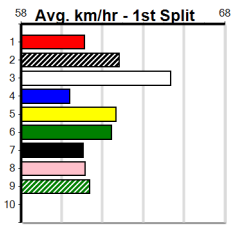

SHEPPARTON WORKWEAR & SAFETY

Distance: 450m, Race Type: Tier 3 - Grade 7, Total Prizemoney: $2,925
1st: $1,950, 2nd: $600, 3rd: $300, 4th: $75

6

10:26AM

(VIC time)

Watchdog Tips: **0 0 0 0** Bet: **0**