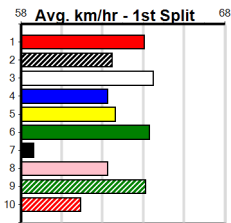

Shepparton

SHEPP CITY FENCING

Distance: 390m, Race Type: Tier 3 - Maiden, Total Prizemoney: $2,535
1st: $1,680, 2nd: $520, 3rd: $260, 4th: $75

3

9:40AM

(VIC time)

Watchdog Tips: **0 0 0 0** Bet: **0**