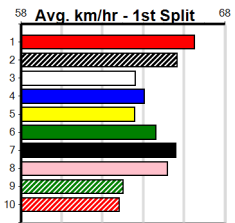

GPP LASER3300

Distance: 450m, Race Type: Grade 5 T3, Total Prizemoney: $2,925
1st: $1,950, 2nd: $600, 3rd: $300, 4th: $75

9
11:20AM
(VIC time)

Watchdog Tips: 0 0 0 0 **Bet:** .