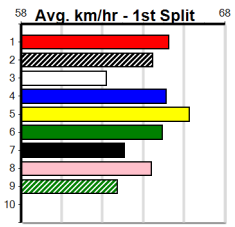

MMS ACCESS (2-3 WINS)

Distance: 450m, Race Type: Tier 3 - Restricted Win, Total Prizemoney: $2,925
1st: $1,950, 2nd: $600, 3rd: $300, 4th: $75

7
10:46AM
(VIC time)

Watchdog Tips: **0 0 0 0** Bet: **0**

Form Box Weight Dist Track Date Time BON Margin 1st/2nd (Time) PIR Checked Comment W/R Split 1 S/P Grade

1 TURNPIKE LANE [5]
BK B Dec-21 TOMMY SHELBY CHLOE LOUISE
Trainer: Daniel Hoch (Tongala)
4th (1) 22.4 320 WAG R9 25-Oct-24 18.94 18.32 7.50LSCOTT CRUSH (18.42) . $10.00 5
8th (8) 22.9 330 TEM R12 30-Oct-24 19.54 18.41 8.50LBAROOGA PETE (18.97) . $10.00 5
3rd (1) 23.9 390 SHP R2 06-Jan-25 22.86 22.07 1.25LJOE THE GOOSE (22.77) Q/23 . . . 8.56 $34.60 X67
1st (4) 24.0 390 SHP R10 23-Jan-25 22.50 22.31 2.75LPEGASUS BALE (22.68) M/11 . SW . 8.45 $6.20 T3-6

Winning Boxes							
1	2	3	4	5	6	7	8
			1			1	1
Prize	$5,840.00						
Best	FSTD						
Starts	27-3-4-4						
Trk/Dst	0-0-0-0						
APM	$1938						

2 FRANKLIN AVENUE [6]
F B Feb-21 ZAMBORA BROCKIE ZINNIA
Trainer: Gary Walker (Benalla)
4th (4) 27.8 390 SHP R10 12-Dec-24 22.67 21.78 4.50LMISS MARCELINE (22.36) M/57 . . W 8.62 $5.80 RW
7th (6) 27.9 390 SHP R3 21-Dec-24 23.28 22.17 13.00LSASSY SPICE (22.38) S/77 . . . 8.95 $4.60 6G
5th (6) 28.5 390 SHP R10 11-Jan-25 22.78 22.09 9.50LSHOCK AND AWE (22.14) M/45 . . . 8.71 $16.80 RW
4th (6) 28.4 390 SHP R4 23-Jan-25 22.94 22.31 9.00LBLACK CABANG (22.32) M/44 . . . 8.74 $7.80 T3-RW

Winning Boxes							
1	2	3	4	5	6	7	8
			1				1
Prize	$4,110.00						
Best	FSTD						
Starts	13-2-1-2						
Trk/Dst	0-0-0-0						
APM	$1132						

3 SHY CABANG [6]
BE B Mar-22 BEAST UNLEASHED STARS AND LIGHTS
Trainer: John Mangion (Numurkah)
6th (8) 30.3 390 SHP R9 20-Jan-25 22.82 21.60 11.00LGOT A MESSAGE (22.07) S/65 . . . 8.80 $107.40 6G
7th (2) 30.4 390 SHP R10 23-Jan-25 23.11 22.31 9.00LTURNPIKE LANE (22.50) S/78 . . . 8.81 $18.10 T3-6
6th (5) 30.0 425 BEN R4 29-Jan-25 24.87 24.04 7.00LGOLD VENOM (24.41) M/766 . . . 6.83 $52.40 T3-6
4th (6) 30.2 390 SHP R3 01-Feb-25 22.84 21.81 8.00LCATCH A COD (22.28) S/55 . . . 8.79 $17.70 RW

Winning Boxes							
1	2	3	4	5	6	7	8
			1				
Prize	$3,225.00						
Best	26.71						
Starts	28-2-1-3						
Trk/Dst	1-0-0-0						
APM	$1743						

4 KRAKEN CASPER [6]
F D Feb-22 FERAL FRANKY KRAKEN LIGHTNING
Trainer: Nicole Lummas (Wangaratta South)
6th (5) 33.6 390 SHP R12 09-Jan-25 22.51 22.20 3.00LASTON OUTLAY (22.30) S/77 . . . 8.84 $16.50 6G
2nd (6) 33.6 425 BEN R4 16-Jan-25 24.74 24.16 0.50LSMILING BEE (24.71) M/112 . . . 6.62 $2.40 T3-6
5th (5) 33.9 390 SHP R10 23-Jan-25 23.03 22.31 7.50LTURNPIKE LANE (22.50) M/35 . . . 8.66 $5.10 T3-6
5th (8) 33.9 390 SHP R9 30-Jan-25 23.11 22.30 12.00LROMAN EMPIRE (22.32) M/35 . . . 8.70 $5.70 6G

Winning Boxes							
1	2	3	4	5	6	7	8
					1		1
Prize	$6,540.00						
Best	26.16						
Starts	27-2-7-5						
Trk/Dst	1-0-0-0						
APM	$2953						

5 OUR MATE BEAR [5]
BK B Aug-22 FLYING RICCIARDO MISS MORRISSET
Trainer: Garry Johnson (Chum Creek)
8th (8) 27.7 400 WGL R11 14-Jan-25 23.64 22.54 14.00LPAW XENA (22.66) M/58 . . . 8.76 $4.70 5
4th (1) 27.8 350 HVL R8 22-Jan-25 19.99 19.73 2.00LCRACKERJACK JET (19.86) M/7 . . . 6.81 $4.10 5
6th (5) 27.6 300 HVL R10 26-Jan-25 17.34 16.52 9.50LSHIV ROY (16.68) M/8 . . . 4.19 $48.40 5
3rd (6) 27.6 390 SHP R10 30-Jan-25 22.86 22.30 8.00LCELTIC BOUY (22.30) S/86 . . . 8.82 $7.40 5

Winning Boxes							
1	2	3	4	5	6	7	8
2		1					
Prize	$10,070.00						
Best	FSTD						
Starts	29-3-6-6						
Trk/Dst	0-0-0-0						
APM	$4246