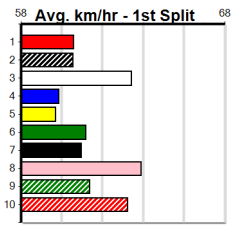

11

11:50AM
(VIC time)

Watchdog Tips: **0 0 0 0** Bet: **0**