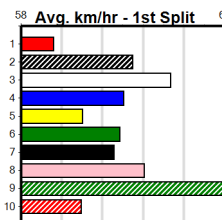

13 RACES TODAY

Distance: 390m, Race Type: Tier 3 - Maiden, Total Prizemoney: $2,535
1st: $1,680, 2nd: $520, 3rd: $260, 4th: $75

1
9:08AM
(VIC time)

Watchdog Tips: 0 0 0 0 **Bet:** .