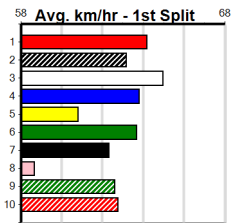

Watchdog Tips:

0 0 0 0

Bet: