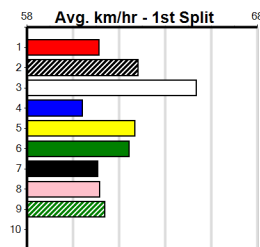

SHEPPARTON WORKWEAR & SAFETY

Distance: 450m, Race Type: Tier 3 - Grade 7, Total Prizemoney: $2,925
1st: $1,950, 2nd: $600, 3rd: $300, 4th: $75

Watchdog Tips:

Bet:

Form Box Wgt Dist Track Date Time BON Margin 1st/2nd (Time) PIR Checked Comment W/R Split 1 S/P Grade

SHAGGY BEAR [7]
BD Dog Mar-22 Sire: ASTON DEE BEE Dam: TIME NO MONEY
Owner(s): J Cleave
Trainer: Theo Van taarling (Tallygaroopna)
Winning Distances: < 300m (0) 300 - 399m (0) 400 - 499m (1) 500 - 599m (0) 600 - 699m (0) > 700m (0)
Winning Weights: 36.1(1)
Race results table with columns for rank, weight, dog name, date, time, sire, dam, prize money.

WHERE TO NEXT [7] Biks
BK Dog Mar-22 Sire: RAW ABILITY Dam: UP THE AMOUNT
Owner(s): Greysynd Racing (SYN), W Owen, J Chilcott, A Long
Trainer: Julie Chilcott (Heathcote)
Winning Distances: < 300m (0) 300 - 399m (0) 400 - 499m (1) 500 - 599m (0) 600 - 699m (0) > 700m (0)
Winning Weights: 33.4(1)
Race results table with columns for rank, weight, dog name, date, time, sire, dam, prize money.

TURN THE TIDE (QLD)[7]
BK Bitch Feb-22 Sire: FERNANDO BALE Dam: SEQUANA
Owner(s): J Galea
Trainer: Robert Camilleri (Lara)
Winning Distances: < 300m (0) 300 - 399m (0) 400 - 499m (1) 500 - 599m (0) 600 - 699m (0) > 700m (0)
Winning Weights: 28.2(1)
Race results table with columns for rank, weight, dog name, date, time, sire, dam, prize money.

GREYSYND WILL [7]
F Dog Feb-23 Sire: ASTON RUPEE Dam: PECHEY'S BABE
Owner(s): Greysynd Racing (SYN), W Owen, J Chilcott, A Long
Trainer: Julie Chilcott (Heathcote)
Winning Distances: < 300m (0) 300 - 399m (0) 400 - 499m (1) 500 - 599m (0) 600 - 699m (0) > 700m (0)
Winning Weights: 31.1(1)
Race results table with columns for rank, weight, dog name, date, time, sire, dam, prize money.

SKY SPRINGER [7]
BK Dog Jul-22 Sire: JARVIS BALE Dam: MILLETT
Owner(s): M Fothergill
Trainer: Michael Fothergill (Numurkah)
Winning Distances: < 300m (0) 300 - 399m (1) 400 - 499m (0) 500 - 599m (0) 600 - 699m (0) > 700m (0)
Winning Weights: 34.2(1)
Race results table with columns for rank, weight, dog name, date, time, sire, dam, prize money.

1

2

3

4

5