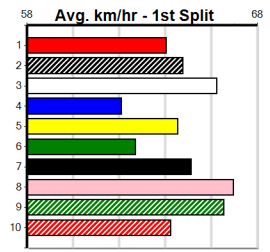

SHEPPARTON RACE 13

Distance: 390m, Race Type: Grade 5 T3, Total Prizemoney: $2,925
1st: $1,950, 2nd: $600, 3rd: $300, 4th: $75

Watchdog Tips: [ ] [ ] [ ] [ ] Bet: [ ]

Table for ACE REDEEMER [5] including owner, sire, dam, winning distances, and a box history table.

Table for SLINGSHOT PENNY [5] including owner, sire, dam, winning distances, and a box history table.

Table for INTERCEPT QUEEN [5] including owner, sire, dam, winning distances, and a box history table.

Table for SASSY PANAMA [5] including owner, sire, dam, winning distances, and a box history table.

Table for WHISTLING [5] including owner, sire, dam, winning distances, and a box history table.