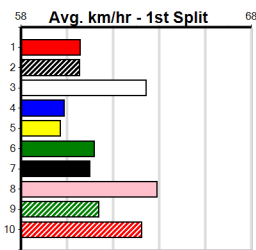

11 11:50AM

(VIC time)

Distance: 390m, Race Type: Tier 3 - Grade 7, Total Prizemoney: $2,925 1st: $1,950, 2nd: $600, 3rd: $300, 4th: $75

Watchdog Tips: [ ] [ ] [ ] [ ] Bet: [ ]

Form Box Wgt Dist Track Date Time BON Margin 1st/2nd (Time) PIR Checked Comment W/R Split 1 S/P Grade

LIKE A BLAZE [7] BK Bitch Jun-22 Sire: SUPERIOR PANAMA Dam: SASSY IZZY Owner(s): Jamari (SYN), M Eccles, R George, J Keough Trainer: Jordan Formosa (Heathcote) Winning Distances: < 300m (0) 300 - 399m (1) 400 - 499m (0) 500 - 599m (0) 600 - 699m (0) > 700m (0) Winning Weights: 27.5(1) 6th (2) 27.6 390 SHP R1 22-Jul-24 23.28 22.04 12.00 SLOAN STREET (22.45) Q/36 9.03 $13.60 M 5th (7) 28.0 390 SHP R2 05-Aug-24 23.09 22.08 9.50L SODA PHOENIX (22.46) M/66 8.84 $13.10 M 5th (5) 28.3 390 SHP R2 15-Aug-24 23.86 22.36 14.00 MY MATE HUX (22.93) S/56 8.89 $2.30 M 7th (6) 28.7 425 BEN R2 21-Aug-24 25.55 24.10 14.00 KURRACA JINNIE (24.57) M/687 6.94 $5.30 M 7th (1) 27.8 390 SHP R1 03-Oct-24 23.22 22.08 7.50L ASTON DIMITRI (22.73) S/88 9.18 $13.90 T3-M 4th (7) 27.6 300 HVL R1 22-Jan-25 17.50 16.88 6.50L KIANI STAR (17.05) S/4 4.20 $20.00 M 1st (1) 27.5 300 HVL R2 29-Jan-25 17.45 17.09 0.25L NO MAGPIES (17.46) S/6 4.19 $2.30 M Last 3 wins NOT included above

CROWN ARYA [7] BK Bitch Sep-22 Sire: TIGGERLONG TONK Dam: QUEENIE JEAN Owner(s): T Kennedy-harris Trainer: Tammy Kennedy-harris (Devon M) Winning Distances: < 300m (0) 300 - 399m (0) 400 - 499m (1) 500 - 599m (0) 600 - 699m (0) > 700m (0) Winning Weights: 28.6(1) 4th (4) 28.5 450 BAL R12 24-Dec-24 25.91 25.09 4.00L PAW NITRO (25.65) M/555 6.77 $14.50 T3-7 4th (8) 28.8 450 BAL R9 30-Dec-24 26.16 25.46 6.00L PICHOLA RALPHY (25.77) Q/457 6.85 $16.60 T3-7 4th (6) 29.3 390 BAL R10 06-Jan-25 22.96 22.43 7.50L CANDY STRIDE (22.44) M/55 8.81 $13.70 T3-7 4th (2) 29.4 460 WGL R7 09-Jan-25 26.68 25.74 13.00 BLINKED (25.82) M/556 6.86 $34.50 T3-RW 4th (1) 29.9 435 SLE R2 15-Jan-25 25.05 24.57 7.00L PAW ILLABO (24.59) M/444 5.42 $15.10 T3-7 5th (7) 30.1 390 SHP R9 23-Jan-25 23.01 22.31 8.50L KRUGER ICON (22.41) M/56 8.79 $10.10 T3-7 3rd (7) 30.3 390 BAL R11 27-Jan-25 22.72 22.25 3.75L PAW TRINNY (22.46) Q/43 8.80 $12.20 T3-7 3rd (6) 30.1 390 BAL R9 03-Feb-25 22.61 22.23 2.50L SPECIAL PLAYS (22.44) M/54 8.87 $19.70 T3-7 Last 3 wins NOT included above 1st (3) 28.6 400 GEL R2 10-Sep-24 23.01 22.54 0.75L RELEASED (23.05) M/45 8.68 $10.50 M