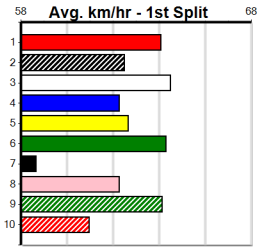

Watchdog Tips:

Bet:

Table with columns: Form Box, Wgt, Dist, Track, Date, Time, BON, Margin, 1st/2nd (Time), PIR, Checked, Comment, WR, Split 1, S/P, Grade

MOSCOSO GIRL [M]

BK Bitch Jun-22 Sire: SUPERIOR PANAMA Dam: SASSY IZZY Trainer: Jordan Formosa (Heathcote)

Owner(s): Jamari (SYN), M Eccles, R George, J Keough

Winning Distances: < 300m (0) 300 - 399m (0) 400 - 499m (0) 500 - 599m (0) 600 - 699m (0) > 700m (0)

Winning Weights: 6th (8) 28.8 300 HVL R1 12-Dec-24 17.72 16.63 5.50L NOVA MIA (17.35) S/8 . . . . 4.33 $20.90 M

7th (8) 28.8 390 SHP R2 23-Dec-24 23.46 22.17 11.00 WESTERN FLAT (22.72) S/55 . . . . 8.73 $43.50 M

2nd (3) 28.4 300 HVL R2 22-Jan-25 17.17 16.88 4.25L HIGHLAND SAL (16.88) M/6 . . . . 4.15 $21.70 M

Last 3 wins NOT included above

Box History

Box History table with columns: Bx, 1st, 2nd, 3rd, 4th, 5th, 6th, 7th, 8th. Includes Prize Best, Starts, Trk/Dts, APM.

1

SINALOA ICON [M]

BK Bitch Jul-22 Sire: JARVIS BALE Dam: TIJUANA ICON Trainer: Marien Sullivan (Shepparton East)

Owner(s): Sullivan Sullivan (SYN), R Sullivan, M Sullivan

Winning Distances: < 300m (0) 300 - 399m (0) 400 - 499m (0) 500 - 599m (0) 600 - 699m (0) > 700m (0)

Winning Weights: 2nd (6) 24.9 390 SHP R1 05-Dec-24 23.10 22.18 1.5L PAW ILLABO (23.01) M/43 . . . . 8.79 $53.10 T3-M

6th (5) 24.9 390 SHP R1 12-Dec-24 23.43 21.78 13.00 MAGIC TIGERESS (22.54) M/55 . . . . 9.01 $30.40 M

5th (4) 24.7 390 SHP R1 30-Dec-24 23.12 21.71 12.00 WALLAN ACE (22.34) Q/76 . . . . 8.84 $37.10 M

2nd (4) 24.9 390 SHP R9 06-Jan-25 23.14 22.07 1.25L ZORRILLA (23.07) Q/63 . . . . 8.80 $23.00 M

6th (6) 24.9 390 SHP R2 09-Jan-25 23.37 22.20 11.00 NICK'S MATE (22.65) M/77 . . . . 8.90 $27.50 M

7th (2) 24.9 425 BEN R3 15-Jan-25 25.77 24.09 16.00 ULTIMATE BLEND (24.67) Q/677 . . . . 6.91 $30.70 M

5th (3) 25.3 390 SHP R2 23-Jan-25 23.33 22.31 8.50L FLASH ABBEY (22.77) M/55 . . . . 8.94 $76.40 T3-M

2nd (1) 25.1 390 SHP R2 30-Jan-25 23.14 22.30 5.50L SPOKEN (22.76) Q/22 . . . . 8.73 $30.90 M

Last 3 wins NOT included above

Box History

Box History table with columns: Bx, 1st, 2nd, 3rd, 4th, 5th, 6th, 7th, 8th. Includes Prize Best, Starts, Trk/Dts, APM.

2

PAW KARSON (NSW)[M]

RF Dog Mar-23 Sire: YOZO BALE Dam: QUINA BALE Trainer: Robert Camilleri (Lara)

Owner(s): B Wheeler

Winning Distances: < 300m (0) 300 - 399m (0) 400 - 499m (0) 500 - 599m (0) 600 - 699m (0) > 700m (0)

Winning Weights: 6th (4) 32.6 390 WBL R1 28-Dec-24 23.11 22.02 4.50L CANYA KELSEY (22.81) S/34 . . . . 9.00 $4.50 M

4th (3) 32.3 400 GEL R3 24-Jan-25 23.72 22.24 13.00 COUNT THE STARS (22.87) S/55 . . . . 8.82 $4.00 M

2nd (7) 31.9 390 WBL R3 03-Feb-25 22.72 22.16 0.50L PANAMA REBEL (22.69) S/32 . . . . 8.75 $3.80 M

Last 3 wins NOT included above

Box History

Box History table with columns: Bx, 1st, 2nd, 3rd, 4th, 5th, 6th, 7th, 8th. Includes Prize Best, Starts, Trk/Dts, APM.

3

GUNAI MAVERICK [M]

BD Dog Mar-22 Sire: ALLEN DEED Dam: GUNAI LEXI Trainer: George Kantzidis (Woodstock)

Owner(s): The Unbeatable Four (SYN), L Jovanovski, J Martin, T Martin, T Jovanovski