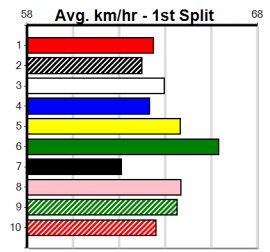

ONE MORE RACE TO GO

Distance: 390m, Race Type: Grade 5 T3, Total Prizemoney: $2,925
1st: $1,950, 2nd: $600, 3rd: $300, 4th: $75

Watchdog Tips:

Bet:

Form Box Wgt Dist Track Date Time BON Margin 1st/2nd (Time) PIR Checked Comment W/R Split 1 S/P Grade

ROLLING COAL [5]
BK Dog Sep-21 Sire: ORSON ALLEN Dam: CELEBRITY
Owner(s): Eye Candy (SYN), C Wilk, K Gorman
Trainer: Kristin Tucker (Tanjil South)
Winning Distances: < 300m (0) 300 - 399m (2) 400 - 499m (2) 500 - 599m (0) 600 - 699m (0) > 700m (0)
Winning Weights: 33.4(1) 33.5(1) 33.7(1) 33.8(1)
Box History table and Prize Best Starts Trk/Dts APM

ONE KNEE NONI [5]
BE Bitch Feb-22 Sire: SHIMA SHINE Dam: LILLY PATCH
Owner(s): J Formosa
Trainer: Jordan Formosa (Heathcote)
Winning Distances: < 300m (0) 300 - 399m (3) 400 - 499m (0) 500 - 599m (0) 600 - 699m (0) > 700m (0)
Winning Weights: 30.1(1) 30.2(1) 30.8(1)
Box History table and Prize Best Starts Trk/Dts APM

FITZROY HALLE [5]
BD Bitch Jun-22 Sire: SUPERIOR PANAMA Dam: ORIENTAL AMBER
Owner(s): P Denman
Trainer: Arron Roche (Kyabram South)
Winning Distances: < 300m (0) 300 - 399m (3) 400 - 499m (0) 500 - 599m (0) 600 - 699m (0) > 700m (0)
Winning Weights: 26.1(2) 26.6(1)
Box History table and Prize Best Starts Trk/Dts APM

KRAKEN ROVER [5]
BK Dog Dec-19 Sire: RAW ABILITY Dam: KRAKEN ROSE
Owner(s): H Eyles
Trainer: Kevin Eyles (Murchison)
Winning Distances: < 300m (0) 300 - 399m (9) 400 - 499m (4) 500 - 599m (0) 600 - 699m (0) > 700m (0)
Winning Weights: 27.9(1) 28.3(2) 28.4(1) 28.9(1) 29.3(1) 29.4(1) 29.6(3) 29.7(2) 29.9(1)
Box History table and Prize Best Starts Trk/Dts APM

ERUDITE BALE (NSW)[5]
BK Bitch Feb-22 Sire: BARCIA BALE Dam: IYLEE BALE
Owner(s): B Wheeler
Trainer: Robert Camilleri (Lara)
Winning Distances: < 300m (0) 300 - 399m (3) 400 - 499m (5) 500 - 599m (0) 600 - 699m (0) > 700m (0)
Winning Weights: 27.8(2) 28.0(1) 28.1(1) 28.2(1) 28.7(2) 28.8(1)
Box History table and Prize Best Starts Trk/Dts APM

1

2

3

4

5