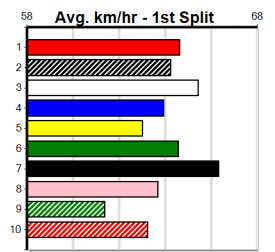

NAGAMBIE GUTTER CLEANING

Distance: 390m, Race Type: Tier 3 - Grade 7, Total Prizemoney: $2,925
1st: $1,950, 2nd: $600, 3rd: $300, 4th: $75

Watchdog Tips: ☐ ☐ ☐ ☐ ☐ Bet: ☐

Form Box	Wgt	Dist	Track	Date	Time	BON	Margin	1st/2nd (Time)	PIR	Checked	Comment	WR	Split 1	S/P	Grade

1

NOVA MIA [7]
F Bitch Mar-23 Sire: FERNANDO BALE Dam: NOVA WILLOW
Owner(s): J Galea Trainer: Robert Camilleri (Lara)
Winning Distances: < 300m (0) 300 - 399m (1) 400 - 499m (0) 500 - 599m (0) 600 - 699m (0) > 700m (0)
Winning Weights: 25.7(1)

2nd (1)	25.7	390	WBL	R1	04-Dec-24	22.95	22.03	6.00L PAW JENNEKE (22.56)	M/32				8.93	$2.40	M
1st (1)	25.7	300	HVL	R1	12-Dec-24	17.35	16.63	0.025 INVICTUS HARMONY (17.35)	S/7				4.22	$2.80	M
5th (6)	25.4	390	WBL	R9	26-Dec-24	22.77	21.98	6.50L PEGASUS BALE (22.35)	S/55				8.91	$17.00	7
6th (5)	25.3	300	HVL	R4	31-Jan-25	17.18	16.68	7.50L MUMS PEARL (16.68)	S/7				4.12	$11.10	T3-RW

Last 3 wins NOT included above

Box History

Bx	1st	2nd	3rd	4th	5th	6th	7th	8th
1	1	1						
2								
3								
4								
5						1		
6					1			
7								
8								

Prize Best	$2200.00
Starts	FSH
Trk/Dts	4-1-1-0
APM	0-0-0-0
	1656

2

PAW HULL (NSW)[7]
RF Bitch Feb-23 Sire: CHRISTO BALE Dam: WANNA ALLEN
Owner(s): B Wheeler Trainer: Robert Camilleri (Lara)
Winning Distances: < 300m (0) 300 - 399m (1) 400 - 499m (0) 500 - 599m (0) 600 - 699m (0) > 700m (0)
Winning Weights: 28.6(1)

7th (2)	28.7	350	HVL	R1	24-Nov-24	20.45	19.03	7.50L SCOTT MICAH (19.93)	M/6				6.87	$6.50	M
6th (8)	29.1	300	HVL	R2	12-Dec-24	17.37	16.63	8.00L MISS CHARMED (16.81)	M/5				4.14	$8.20	M
1st (3)	28.6	390	WBL	R2	23-Dec-24	23.11	22.21	0.25L WINSLOW WISH (23.12)	M/44				9.19	$3.10	M
2nd (2)	28.2	390	WBL	R4	07-Jan-25	23.18	21.88	8.50L BIG BOSS GIBLET (22.60)	S/54				8.94	$5.20	X67
2nd (2)	28.0	390	WBL	R4	13-Jan-25	22.91	22.26	0.75L OH SO BREE (22.86)	M/64				8.89	$12.50	7
3rd (1)	28.2	390	SHP	R4	23-Jan-25	22.56	22.31	3.5L BLACK CABANG (22.32)	M/33				8.66	$17.20	T3-RW

Last 3 wins NOT included above

Box History

Bx	1st	2nd	3rd	4th	5th	6th	7th	8th
1			1					
2		2						
3	1						1	
4								
5								
6								
7								
8						1		

Prize Best	$1800.00
Starts	22.56(1)-23/1/25
Trk/Dts	6-1-2-1
APM	1-0-0-1
	1600

3

ASTON FULHAM [7]
BK Dog Apr-22 Sire: FERNANDO BALE Dam: ASTON CHANDON
Owner(s): R Borda Trainer: Darryl Fullerton (Long Gully)
Winning Distances: < 300m (0) 300 - 399m (1) 400 - 499m (0) 500 - 599m (0) 600 - 699m (0) > 700m (0)
Winning Weights: 32.3(1)

5th (1)	33.8	390	BAL	R1	09-Sep-24	23.10	22.01	4.00L ART CADEAUX (22.83)	M/23				8.64	$2.50	T3-M
6th (7)	34.3	300	HVL	R1	03-Nov-24	17.44	17.03	6.00L WHO ME (17.03)	M/4				4.08	$8.40	M
2nd (1)	32.4	390	SHP	R1	12-Dec-24	22.86	21.78	4.75L MAGIC TIGERESS (22.54)	M/33		SW		8.73	$6.80	M
1st (2)	32.3	390	SHP	R1	21-Dec-24	22.55	22.17	7.50L THERMAL SPARK (22.80)	M/11			R	8.51	$3.60	M
6th (8)	32.4	390	BAL	R10	01-Jan-25	22.86	21.97	7.50L FOUR PIES SAINT (22.33)	M/66				8.58	$47.20	X67H
2nd (3)	32.4	390	SHP	R11	09-Jan-25	22.60	22.20	1.5L FITZROY HALLE (22.51)	Q/22				8.60	$2.20	7
6th (7)	32.8	300	HVL	R9	17-Jan-25	17.41	16.93	4.25L MT. VIEW AMOUR (17.11)	M/7				4.16	$6.60	T3-7
2nd (8)	33.1	390	SHP	R9	23-Jan-25	22.60	22.31	2.75L KRUGER ICON (22.41)	M/22				8.55	$2.90	T3-7

Last 3 wins NOT included above

Box History

Bx	1st	2nd	3rd	4th	5th	6th	7th	8th
1			2		1	1		
2	1						1	
3		1	1				1	
4								
5		1						
6				1				1
7							2	
8		1					2	

Prize Best	$2885.00
Starts	22.55(2)-21/12/24
Trk/Dts	17-1-5-1
APM	9-1-4-0
	1891