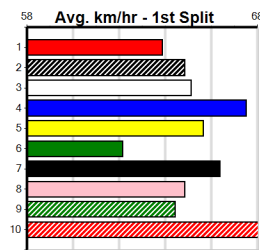

Watchdog Tips: [ ] [ ] [ ] [ ] Bet: [ ]

Table for JOSIE'S JEWEL (TAS)[5] with columns: Form, Box, Wgt, Dist, Track, Date, Time, BON, Margin, 1st/2nd, PIR, Checked, Comment, W/R, Split 1, S/P, Grade. Includes winning distances, weights, and box history.

Table for VIKING [5] with columns: Form, Box, Wgt, Dist, Track, Date, Time, BON, Margin, 1st/2nd, PIR, Checked, Comment, W/R, Split 1, S/P, Grade. Includes winning distances, weights, and box history.

Table for ZIPPING SCOOBY (NSW)[5] with columns: Form, Box, Wgt, Dist, Track, Date, Time, BON, Margin, 1st/2nd, PIR, Checked, Comment, W/R, Split 1, S/P, Grade. Includes winning distances, weights, and box history.

Table for GUNAI LILLY [5] with columns: Form, Box, Wgt, Dist, Track, Date, Time, BON, Margin, 1st/2nd, PIR, Checked, Comment, W/R, Split 1, S/P, Grade. Includes winning distances, weights, and box history.

Table for RAGING ELSA [5] Biks with columns: Form, Box, Wgt, Dist, Track, Date, Time, BON, Margin, 1st/2nd, PIR, Checked, Comment, W/R, Split 1, S/P, Grade. Includes winning distances, weights, and box history.

1

2

3

4

5