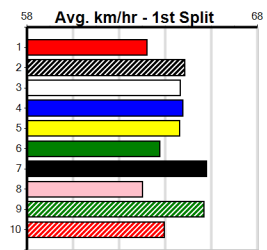

Bx	1st	2nd	3rd	4th	5th	6th	7th	8th
1	1	1	1	1				
2		2	1	1			2	1
3	1	1	1	1	1			
4	1		2			2		
5	1	1					1	
6	2		1					
7	1	1				1	2	
8		1	1	1				1

Last 3 wins NOT included above

1st (7) 30.1 330 TEM R12 10-Mar-24 19.06 18.55 2.25L DANA ZIG (19.22) \$5.00 5
1st (4) 30.3 330 TEM R5 17-Apr-24 18.71 18.71 2.50L SCARLETT'S DESIRE (18.89) \$4.80 5H
1st (1) 30.5 390 SHP R11 22-Jul-24 22.11 22.04 2.00L SAINT PARR (22.24) Q/21 8.34 \$6.40 5