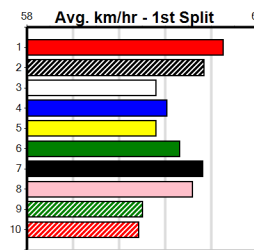

1

2

3

4

5

Distance: 450m, Race Type: Grade 5 T3, Total Prizemoney: \$2,925
 1st: \$1,950, 2nd: \$600, 3rd: \$300, 4th: \$75

9
 11:20AM

(VIC time)