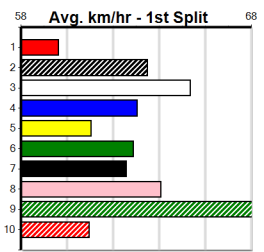

13 RACES TODAY

1
9:08AM

(VIC time)

Distance: 390m, Race Type: Tier 3 - Maiden, Total Prizemoney: $2,535
1st: $1,680, 2nd: $520, 3rd: $260, 4th: $75

Watchdog Tips: ☐ ☐ ☐ ☐ ☐ Bet:

Form Box Wgt Dist Track Date Time BON Margin 1st/2nd (Time) PIR Checked Comment W/R Split 1 S/P Grade

1

HIT THE BUTTON [M]
BD Dog Dec-22 Sire: MY REDEEMER Dam: NEW SAMSATION
Owner(s): Wallan Maggies (SYN), P Newell, D Harrington, P Newell, M Soudek, W Noonan, S Newman, B Ke
Winning Distances: < 300m (0) 300 - 399m (0) 400 - 499m (0) 500 - 599m (0) 600 - 699m (0) > 700m (0)
Winning Weights:
6th (3) 30.8 390 BAL R2 01-Jan-25 23.07 21.97 8.50L ARKSTORM (22.50) M/55 . . . . 8.68 $23.10 M
5th (2) 31.1 390 SHP R3 09-Jan-25 23.09 22.20 13.00 ZINZAN SAMMY (22.20) S/85 . . . . 9.15 $21.00 M

Last 3 wins NOT included above

Box History

Bx	1st	2nd	3rd	4th	5th	6th	7th	8th
1								
2					1			
3						1		
4								
5								
6								
7								
8								
Prize Best					$0.00			
Starts	23.09(2)		-9/1/25		2-0-0-0			
Trk/Dts			1-0-0-0					
APM					0			

2

SANDY CHEEK [M]
BD Bitch Jan-23 Sire: FERAL FRANKY Dam: SANDY'S REVENGE
Owner(s): C Watson
Winning Distances: < 300m (0) 300 - 399m (0) 400 - 499m (0) 500 - 599m (0) 600 - 699m (0) > 700m (0)
Winning Weights:
7th (5) 25.1 390 SHP R4 09-Jan-25 23.22 22.20 9.50L ACHTUNG BABY (22.56) M/77 . . . . 9.04 $7.40 M
3rd (8) 25.6 425 BEN R1 17-Jan-25 24.55 23.55 1.25L HARD COMPASS (24.47) M/122 . . . . 6.59 $10.60 M
2nd (4) 25.9 425 BEN R2 22-Jan-25 24.91 24.31 0.50L GREYSYND WILL (24.88) M/111 . . . . 6.58 $1.50 M
2nd (5) 25.6 425 BEN R1 29-Jan-25 24.64 24.04 0.75L AMRON BONNIE (24.59) M/111 . . . . 6.62 $8.00 T3-M

Last 3 wins NOT included above

Box History

Bx	1st	2nd	3rd	4th	5th	6th	7th	8th
1								
2								
3								
4	1							
5	1						1	
6								
7								
8			1					
Prize Best					$900.00			
Starts	23.22(5)		-9/1/25		4-0-2-1			
Trk/Dts			1-0-0-0					
APM					900			

3

SUPER MAX [M]
BD Dog Nov-22 Sire: SUPERIOR PANAMA Dam: MAXIMUM KACK
Owner(s): J Galea
Winning Distances: < 300m (0) 300 - 399m (0) 400 - 499m (0) 500 - 599m (0) 600 - 699m (0) > 700m (0)
Winning Weights:
2nd (3) 34.8 410 HOR R1 21-Jan-25 23.81 22.87 1.5L PAW LINDEN (23.72) M/11 . . . . 10.54 $11.70 M
6th (8) 34.6 410 HOR R1 28-Jan-25 24.54 22.92 7.00L SOLAR EBONY (24.07) S/47 . . . . 10.82 $3.50 M
2nd (8) 33.6 390 WBL R2 03-Feb-25 22.96 22.16 4.00L HOLDER AUSTIN (22.70) S/33 . . . . 8.83 $4.50 M

Last 3 wins NOT included above

Box History

Bx	1st	2nd	3rd	4th	5th	6th	7th	8th
1								
2								
3		1						
4								
5								
6								
7								
8		1				1		
Prize Best					$840.00			
Starts					FSH			
Trk/Dts					3-0-2-0			
APM					0-0-0-0		840