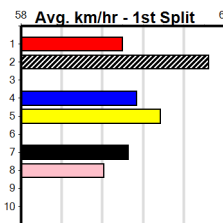

MATKO HIRE (300+ RANK)

Distance: 390m, Race Type: Maiden, Total Prizemoney: $1,530
1st: $1,000, 2nd: $320, 3rd: $160, 4th: $50

3

3:04PM

(VIC time)

Watchdog Tips: 0 0 0 0 **Bet:** .