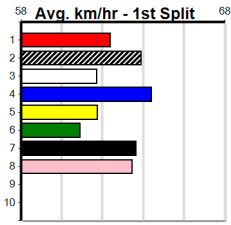

CASSIGN DESIGN (300+ RANK)

Distance: 450m, Race Type: Mixed 6/7, Total Prizemoney: $1,530
1st: $1,000, 2nd: $320, 3rd: $160, 4th: $50

7

4:25PM

(VIC time)

Watchdog Tips: **0 0 0 0** Bet: **.**