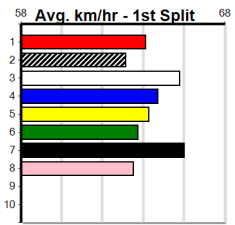

11

5:45PM

(VIC time)

Watchdog Tips:

0 0 0 0

Bet: