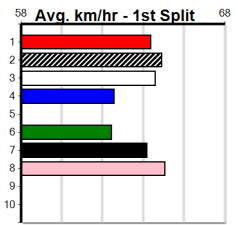

Download Now

Mobile Form Guide

Warrnambool

TRACK INFO
 Track Circumference: 421m
 Inside Top Turn: 35m
 Track Width: 67m
 Inside Home Turn: 35m

MACEY'S BISTRO (300+ RANK)

Distance: 390m, Race Type: Maiden, Total Prizemoney: \$1,530
1st: \$1,000, 2nd: \$320, 3rd: \$160, 4th: \$50