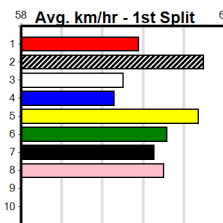

WOOD MOTORCYCLE & MOWER (300+ R

Distance: 390m, Race Type: Grade 5, Total Prizemoney: $1,530
1st: $1,000, 2nd: $320, 3rd: $160, 4th: $50

5

3:45PM

(VIC time)

Watchdog Tips:

0 0 0 0

Bet:

Form	Box	Weight	Dist	Track	Date	Time	BON	Margin	1st/2nd (Time)	PIR	Checked	Comment	W/R	Split 1	S/P	Grade

1 ULNA [5]

BK B Dec-19 AUSSIE INFRARED TEMPORALIS

Trainer: **Mathew Tabb (Lara)**

7th (5)	28.9	425	BEN	R12	18-Dec-24	24.87	24.15	10.00	HERE'S BRUCE (24.20)	M/556	.	.	.	6.63	$20.70	T3-5
2nd (8)	29.1	390	WBL	R5	13-Jan-25	22.67	22.26	3.75	KILLER BEE CAMMY (22.41)	M/22	.	.	.	8.71	$3.20	5
5th (2)	28.8	390	WBL	R5	20-Jan-25	23.08	22.29	9.00	SAINT MICK (22.46)	Q/56	.	.	.	8.98	$16.60	5
6th (2)	28.9	390	WBL	R7	27-Jan-25	23.10	22.29	12.00	LASTON IGGY (22.29)	M/76	.	.	.	9.05	$35.70	X45

Owner(s): **TABB FAMILY (SYN), M Tabb, S Tabb, K Tabb**

Winning Boxes

1	2	3	4	5	6	7	8
4	3		1			1	2
Prize Best $17,875.63							
Starts 80-11-10-9							
Trk/Dst 15-2-3-3							
APM $2629							

2 ESPECIAL DIGGER [5]

RF B Jul-20 ORSON ALLEN ANTARCTIC LASS

Trainer: **Elise Knott (Carnegie)**

2nd (7)	28.2	400	WGL	R1	10-Jan-25	23.00	22.52	1.75	JUNIOR'S MATE (22.88)	M/11	.	.	.	8.50	$18.70	5
4th (6)	28.6	400	WGL	R3	17-Jan-25	22.99	22.40	4.00	PERSUASION (22.72)	M/22	.	.	.	8.31	$7.50	5
7th (5)	28.6	390	BAL	R5	22-Jan-25	22.91	21.93	14.00	THAT'S MY COUSIN (21.95)	S/87	.	.	.	8.82	$21.50	5
4th (6)	28.4	400	GEL	R6	28-Jan-25	23.13	22.32	1.25	LASTON RECALL (23.05)	M/12	.	.	.	8.39	$6.20	5

Owner(s): **P Knott**

Winning Boxes

1	2	3	4	5	6	7	8
	2		1	1			1
Prize Best $19,880.00							
Starts 90-8-19-10							
Trk/Dst 3-1-0-1							
APM $4816							

3 ZARA'S PRINCESS [5]

BK B Dec-19 MY REDEEMER MIRACLES HAPPEN

Trainer: **Elizabeth Steel (Nullawarre North)**

5th (6)	29.4	390	WBL	R13	07-Jan-25	23.06	21.88	5.50	DIVA DAVINA (22.68)	M/65	.	.	.	9.03	$9.50	5
4th (3)	29.4	390	WBL	R5	13-Jan-25	22.93	22.26	7.50	KILLER BEE CAMMY (22.41)	Q/57	.	.	.	8.92	$9.00	5
1st (1)	29.1	390	WBL	R4	20-Jan-25	22.68	22.29	4.25	LINGA AMY (22.98)	M/21	.	.	.	8.89	$3.10	5
3rd (8)	28.9	390	WBL	R11	27-Jan-25	22.70	22.29	0.50	TYPHOON THOMAS (22.67)	M/44	.	.	.	9.08	$12.60	5

Owner(s): **T Steel**

Winning Boxes

1	2	3	4	5	6	7	8
2	2	1	3	1	1		1
Prize Best $33,177.50							
Starts 110-11-7-19							
Trk/Dst 21-4-0-2							
APM $1883							

4 FLAX MILL (SA)[5]

F D Jan-22 AUSSIE INFRARED BANJO LASS

Trainer: **Brendan Casey (Penshurst)**

3rd (2)	31.9	512	MTG	R4	19-Dec-24	30.29	29.85	3.25	LASTON BRIGHT (30.06)		.	.	.	4.71	$4.40	RWH
5th (4)	31.2	512	MTG	R8	26-Dec-24	30.64	29.95	8.00	REV MICHAEL (30.10)		.	.	.	4.62	$6.00	RWF
8th (3)	30.8	600	MTG	R8	29-Dec-24	35.64	34.86	11.00	LASTON HORNET (34.86)	0	.	.	.	9.40	$101.00	X456
4th (8)	29.6	390	WBL	R7	27-Jan-25	22.91	22.29	9.00	LASTON IGGY (22.29)	S/54	.	.	.	8.91	$26.60	X45

Owner(s): **B Casey**

Winning Boxes

1	2	3	4	5	6	7	8
	1						1
Prize Best $6,795.00							
Starts 51-4-3-9							
Trk/Dst 8-1-0-0							
APM $2884							

5 DEADLY DAVE [5]

F D Sep-21 BERNARDO CLOSE ENOUGH

Trainer: **Garry Marshman (Heathmere)**

5th (2)	33.2	390	WBL	R4	17-Oct-24	22.96	21.72	13.00	DIVA ERADICATOR (22.07)	M/65	.	SW	.	8.83	$11.10	5
2nd (7)	34.2	390	WBL	R2	30-Dec-24	22.51	22.11	1.5L	CAESARS PALACE (22.41)	Q/22	.	.	.	8.69	$8.20	5
4th (4)	34.5	305	MTG	R4	05-Jan-25	18.02	17.52	4.00	LLAP TO BURN (17.74)		.	.	.	5.87	$3.10	6
5th (2)	34.3	400	GEL	R4	14-Jan-25	23.47	22.48	9.00	LBREE CABANG (22.86)	M/53	.	SW	.	8.74	$11.20	5

Owner(s): **R Taylor**