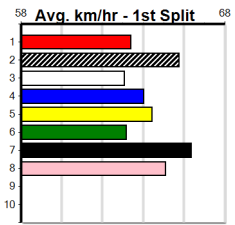

ONE MORE RACE TO GO (300+ RANK)

Distance: 390m, Race Type: Grade 5, Total Prizemoney: $1,530
1st: $1,000, 2nd: $320, 3rd: $160, 4th: $50

12

6:00PM

(VIC time)

Watchdog Tips: **0 0 0 0** Bet: **.**