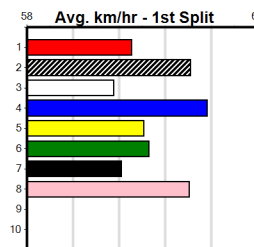

SPORTSBET SET A DEPOSIT LIMIT (300+)

4

3:25PM

(VIC time)

Distance: 450m, Race Type: Maiden, Total Prizemoney: $1,530
1st: $1,000, 2nd: $320, 3rd: $160, 4th: $50

Watchdog Tips:

Bet:

Form Box	Wgt	Dist	Track	Date	Time	BON	Margin	1st/2nd (Time)	PIR	Checked	Comment	WR	Split 1	S/P	Grade

1 GO BACK [M]

BK Bitch Sep-22 Sire: ASTON RUPEE Dam: STAR OF JASMINE
Owner(s): MALLEE RACING (SYN), S Jardine, N Monaghan Trainer: Donna Robertson (Bald Hills)
Winning Distances: < 300m (0) 300 - 399m (0) 400 - 499m (0) 500 - 599m (0) 600 - 699m (0) > 700m (0)

Winning Weights:

4th (6)	29.3	390	BAL	R2	21-Nov-24	23.02	21.93	8.00L TINY FOX (22.46)	M/55				8.76	$2.60	M
3rd (2)	29.3	425	BEN	R1	27-Nov-24	24.75	24.03	11.00 BLACK SKY (24.03)	Q/222				6.76	$6.80	T3-M
3rd (6)	29.3	410	HOR	R2	07-Dec-24	23.92	23.34	6.50L MIDDLE EARTH (23.49)	M/33				10.56	$7.40	M
5th (1)	29.6	390	BAL	R1	13-Dec-24	23.17	22.19	14.00 PAW OLYSLAGERS (22.19)	Q/65				8.93	$9.90	M
8th (6)	28.8	450	WBL	R1	02-Jan-25	27.22	25.45	18.00 NIRRANDA GRACIE (26.00)	S/788				7.07	$5.70	M
4th (3)	29.2	390	SHP	R4	09-Jan-25	23.06	22.20	7.50L ACHTUNG BABY (22.56)	Q/45				8.79	$12.60	M
5th (8)	28.6	425	BEN	R1	15-Jan-25	25.04	24.09	6.00L RIPPING IT UP (24.62)	M/235				6.68	$9.30	M
2nd (1)	28.7	450	WBL	R1	20-Jan-25	26.11	25.84	3.00L STATE OF MADNESS (25.91)	M/112				6.74	$16.40	M

Last 3 wins NOT included above

Bx	1st	2nd	3rd	4th	5th	6th	7th	8th
1		1						
2			1					1
3				1				
4								
5								
6			1	1				1
7								
8					1			

Prize Best	$865.00
Starts	26.11(1)-20/1/25
Trk/Dts	9-0-1-2
APM	2-0-1-0
	719

2 GOWIE (NSW)[M]

RF Dog Feb-23 Sire: SUPERIOR PANAMA Dam: KEEP GUESSING
Owner(s): T Watkins Trainer: Peter Inguanti (Camperdown)
Winning Distances: < 300m (0) 300 - 399m (0) 400 - 499m (0) 500 - 599m (0) 600 - 699m (0) > 700m (0)

Winning Weights:

5th (4)	31.4	390	WBL	R1	04-Jan-25	23.51	22.03	15.00 DEMOLISH (22.52)	M/44				8.99	$9.40	MH
3rd (7)	31.7	390	WBL	R2	09-Jan-25	22.69	21.75	6.50L DEMOLISH (22.27)	S/34			W	8.88	$30.20	MF
8th (3)	31.6	450	WBL	R1	16-Jan-25	26.62	25.14	14.00 BINDY BLAZER (25.66)	M/468				6.78	$24.50	M

Last 3 wins NOT included above

Bx	1st	2nd	3rd	4th	5th	6th	7th	8th
1								
2								
3								1
4					1			
5								
6								
7			1					
8								

Prize Best	$300.00
Starts	26.62(3)-16/1/25
Trk/Dts	3-0-0-1
APM	1-0-0-0
	300

3 PAW OLSON (NSW)[M]

WRF Dog Mar-23 Sire: YOZO BALE Dam: QUINA BALE
Owner(s): B Wheeler Trainer: Robert Camilleri (Lara)
Winning Distances: < 300m (0) 300 - 399m (0) 400 - 499m (0) 500 - 599m (0) 600 - 699m (0) > 700m (0)

Winning Weights:

5th (1)	33.6	390	WBL	R3	26-Dec-24	23.43	21.98	16.00 ASTON EMBER (22.36)	S/66				9.44	$2.70	M
5th (3)	32.9	390	WBL	R2	16-Jan-25	22.99	21.83	9.50L BLUE MOON MARIE (22.34)	M/76				9.02	$18.20	M
3rd (1)	33.2	390	WBL	R2	27-Jan-25	22.90	22.29	5.50L ASTON NAXXAR (22.53)	M/23				9.03	$2.00	M

Last 3 wins NOT included above

Bx	1st	2nd	3rd	4th	5th	6th	7th	8th
1			1		1			
2								
3					1			
4								
5								
6								
7								
8								

Prize Best	$160.00
Starts	FSTD
Trk/Dts	3-0-0-1
APM	0-0-0-0
	160