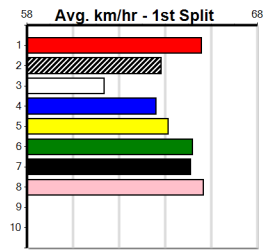

BROAD TREE CARE (300+ RANK)

Distance: 390m, Race Type: Mixed 6/7, Total Prizemoney: $1,530
1st: $1,000, 2nd: $320, 3rd: $160, 4th: $50

Watchdog Tips:

Bet:

Table with columns: Form Box, Wgt, Dist, Track, Date, Time, BON, Margin, 1st/2nd (Time), PIR, Checked, Comment, WR, Split 1, S/P, Grade

Aintree Rambler [7]
BK Dog Mar-22 Sire: TOMMY SHELBY Dam: IVY WREN
Owner(s): BIG DREAMS (SYN), G Kenna, C Kelly, G Kenna, L Kelly
Trainer: Colin Kelly (Warrnambool)
Winning Distances: < 300m (0) 300 - 399m (1) 400 - 499m (0) 500 - 599m (0) 600 - 699m (0) > 700m (0)
Winning Weights: 29.2(1)
Box History table and Prize Best Starts Trk/Dts APM

Bluer Than Blue [6]
BE Dog Feb-23 Sire: TOMMY SHELBY Dam: SHIM'S HEART
Owner(s): M Roberts
Trainer: Catherine Roberts (Terang)
Winning Distances: < 300m (0) 300 - 399m (1) 400 - 499m (1) 500 - 599m (0) 600 - 699m (0) > 700m (0)
Winning Weights: 34.8(1) 35.2(1)
Box History table and Prize Best Starts Trk/Dts APM

April Oh Zeal [6]
BK Bitch Jun-22 Sire: SUPERIOR PANAMA Dam: ZEAL SENSATION
Owner(s): Real zeal (SYN), M Tabb, S Tabb
Trainer: Kathrynne Tabb (Lara)
Winning Distances: < 300m (0) 300 - 399m (2) 400 - 499m (0) 500 - 599m (0) 600 - 699m (0) > 700m (0)
Winning Weights: 28.4(1) 28.5(1)
Box History table and Prize Best Starts Trk/Dts APM

Finish The Arena [7]
F Bitch Jan-22 Sire: ALLEN DEED Dam: RIXY YA PEST
Owner(s): M Keane
Trainer: Mark Keane (Koroit)
Winning Distances: < 300m (0) 300 - 399m (1) 400 - 499m (0) 500 - 599m (0) 600 - 699m (0) > 700m (0)
Winning Weights: 26.2(1)
Box History table and Prize Best Starts Trk/Dts APM

Aston Farrell [6]
WF Dog Jan-22 Sire: FERNANDO BALE Dam: ASTON ULTRA
Owner(s): R Borda
Trainer: Glenn Campbell (Anakie)
Winning Distances: < 300m (0) 300 - 399m (2) 400 - 499m (0) 500 - 599m (0) 600 - 699m (0) > 700m (0)
Winning Weights: 32.0(2)
Box History table and Prize Best Starts Trk/Dts APM

1

2

3

4

5