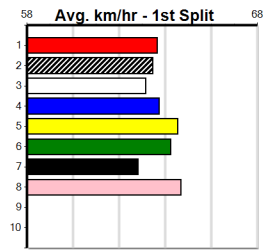

WARRNAMBOOL RACE 13 (300+ RANK)

Distance: 390m, Race Type: Grade 5, Total Prizemoney: $1,530
1st: $1,000, 2nd: $320, 3rd: $160, 4th: $50

Watchdog Tips:

Bet:

Table with columns: Form Box, Wgt, Dist, Track, Date, Time, BON, Margin, 1st/2nd (Time), PIR, Checked, Comment, WR, Split 1, S/P, Grade

QUEEN SHAKA [5]
BD Bitch Jul-22 Sire: FERAL FRANKY Dam: GAZER BALE
Owner(s): M Bewley
Trainer: Michael Bewley (Pentland Hills)
Winning Distances: < 300m (0) 300 - 399m (4) 400 - 499m (0) 500 - 599m (0) 600 - 699m (0) > 700m (0)
Winning Weights: 29.4(1) 29.5(1) 30.5(1) 31.0(1)
3rd (2) 29.8 390 BAL R9 12-Jun-24 22.33 22.07 1.75L LADY ARANDT (22.22) M/54 . . SW . 8.61 $15.10 5
8th (2) 30.3 450 SHP R6 17-Jun-24 26.09 25.17 14.00 SHINY INK (25.17) M/388 . . VO . 6.56 $63.90 RWH
8th (7) 30.2 425 BEN R4 21-Jun-24 24.92 23.62 17.00 SEAGULL ROCK (23.73) M/788 . . . . 6.74 $13.50 5
7th (2) 30.0 450 BAL R7 26-Jun-24 26.13 25.03 9.50L BRONNELLY STRIKER (25.47) S/378 . . . . 6.78 $22.80 5
5th (6) 30.1 425 BEN R12 05-Jul-24 24.70 23.75 7.50L MILITANT STORM (24.18) M/235 . . V60 . 6.64 $6.50 5
7th (8) 30.3 390 WBL R12 04-Jan-25 22.89 22.03 9.50L MY GIRL TORI (22.23) M/57 . . . . 8.96 $3.80 5
6th (4) 30.5 390 WBL R12 13-Jan-25 23.23 22.26 7.50L LUCY DEEDS (22.71) S/66 . . SW . 9.02 $4.50 5
1st (2) 31.0 390 BAL R14 27-Jan-25 22.47 22.25 6.50L HALEIGH VELLA (22.90) M/11 . . . . 8.64 $3.30 T3-5
Last 3 wins NOT included above
1st (5) 29.5 390 WBL R3 15-Apr-24 22.60 22.46 0.25L HEARTY OF DARTS (22.61) S/22 . . . . 8.73 $1.90 M
1st (3) 29.4 390 BAL R3 04-May-24 22.32 22.27 3.00L SALMON SPRAY (22.52) M/21 . . SW . 8.53 $3.00 7
1st (2) 30.5 390 SHP R10 13-May-24 22.28 21.99 2.00L BONE SHAKER (22.42) Q/11 . . . . 8.33 $10.00 X67

Box History table for Queen Shaka with columns Bx, 1st, 2nd, 3rd, 4th, 5th, 6th, 7th, 8th and Prize Best Starts Trk/Dts APM.