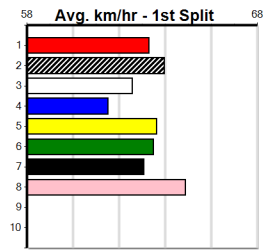

EDWARDS ELECTRICAL (300+ RANK)

Distance: 450m, Race Type: Grade 5, Total Prizemoney: $1,530
1st: $1,000, 2nd: $320, 3rd: $160, 4th: $50

Watchdog Tips:

Bet:

Table with columns: Form Box, Wgt, Dist, Track, Date, Time, BON, Margin, 1st/2nd (Time), PIR, Checked, Comment, W/R, Split 1, S/P, Grade

HARRY HOTCAKES [5]
F Dog Feb-21 Sire: BARCIA BALE Dam: SILVER CUPCAKE
Owner(s): D Burnett
Trainer: Marcus Lloyd (Balliang)
Winning Distances: < 300m (0) 300 - 399m (3) 400 - 499m (1) 500 - 599m (0) 600 - 699m (0) > 700m (0)
Winning Weights: 31.0(1) 31.1(1) 31.2(1) 31.9(1)
Box History table and Prize Best Starts table included.

BELLA SUPREME [5]
F Bitch Jun-21 Sire: ASTON DEE BEE Dam: LADY PANDORA
Owner(s): R Gavin
Trainer: Kevin Gavin (Tower Hill)
Winning Distances: < 300m (0) 300 - 399m (0) 400 - 499m (4) 500 - 599m (0) 600 - 699m (0) > 700m (0)
Winning Weights: 25.8(1) 26.5(1) 26.6(1) 26.8(1)
Box History table and Prize Best Starts table included.

SQUIGGLY KING [5]
BK Dog Feb-21 Sire: MEPUNGA BLAZER Dam: HEADSPACE
Owner(s): R Fisher
Trainer: Ronald Fisher (Lara)
Winning Distances: < 300m (0) 300 - 399m (3) 400 - 499m (2) 500 - 599m (0) 600 - 699m (0) > 700m (0)
Winning Weights: 31.9(1) 32.3(1) 32.4(1) 32.8(1) 32.9(1)
Box History table and Prize Best Starts table included.

IVERSON [5]
BE Bitch Dec-19 Sire: MY REDEEMER Dam: MIRACLES HAPPEN
Owner(s): E Steel
Trainer: Elizabeth Steel (Nullawarre North)
Winning Distances: < 300m (0) 300 - 399m (0) 400 - 499m (4) 500 - 599m (0) 600 - 699m (0) > 700m (0)
Winning Weights: 27.1(1) 28.1(1) 28.3(1) 29.0(1)
Box History table and Prize Best Starts table included.

MEAL TICKET [5]
BK Bitch May-22 Sire: FERNANDO BALE Dam: VEGAS TICKET
Owner(s): G Black
Trainer: Michael Gibbons (Lara)
Winning Distances: < 300m (0) 300 - 399m (1) 400 - 499m (4) 500 - 599m (0) 600 - 699m (0) > 700m (0)
Winning Weights: 23.5(2) 23.6(1) 23.9(2)
Box History table and Prize Best Starts table included.

1

2

3

4

5