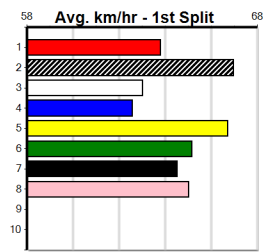

WOOD MOTORCYCLE & MOWER (300+ RANK)

Distance: 390m, Race Type: Grade 5, Total Prizemoney: $1,530
1st: $1,000, 2nd: $320, 3rd: $160, 4th: $50

Watchdog Tips: [ ] [ ] [ ] [ ] Bet: [ ]

Form Box Wgt Dist Track Date Time BON Margin 1st/2nd (Time) PIR Checked Comment WR Split 1 S/P Grade

ULNA [5] BK Bitch Dec-19 Sire: AUSSIE INFRARED Dam: TEMPORALIS
Owner(s): TABB FAMILY (SYN), M Tabb, S Tabb, K Tabb
Winning Distances: < 300m (0) 300 - 399m (8) 400 - 499m (3) 500 - 599m (0) 600 - 699m (0) > 700m (0)
Winning Weights: 26.7(1) 27.4(1) 28.2(1) 28.3(2) 28.7(2) 29.1(1) 29.2(1) 29.3(1) 29.6(1)
4th (8) 30.1 425 BEN R5 20-Nov-24 24.76 24.19 2.50L MINI MINION (24.60) Q/434 . . . 6.66 $8.10 5
5th (2) 29.8 390 SHP R7 28-Nov-24 22.81 22.30 7.00L SCARLETT'S GEM (22.34) M/45 . . . 8.73 $25.40 5
4th (1) 29.4 425 BEN R11 04-Dec-24 24.89 24.18 6.50L GOLD GIZMO (24.45) M/564 . . . 6.63 $12.70 5
1st (1) 29.1 435 SLE R11 11-Dec-24 24.87 24.66 2.75L SWOOPING SWAN (25.06) M/111 . . . SW . . . 5.30 $21.00 5
7th (5) 28.9 425 BEN R12 18-Dec-24 24.87 24.15 10.00L HERE'S BRUCE (24.20) M/556 . . . . . 6.63 $20.70 T3-5
2nd (8) 29.1 390 WBL R5 13-Jan-25 22.67 22.26 3.75L KILLER BEE CAMMY (22.41) M/22 . . . . . 8.71 $3.20 5
5th (2) 28.8 390 WBL R5 20-Jan-25 23.08 22.29 9.00L SAINT MICK (22.46) Q/56 . . . . . 8.98 $16.60 5
6th (2) 28.9 390 WBL R7 27-Jan-25 23.10 22.29 12.00L ASTON IGGY (22.29) M/76 . . . . . 9.05 $35.70 X45
Last 3 wins NOT included above
1st (4) 29.2 390 BAL R4 19-May-24 22.75 22.47 2.00L SPANISH BULLET (22.88) S/11 . . . . . 8.51 $18.10 T3-5
1st (6) 29.6 390 SHP R12 15-Aug-24 22.49 22.36 1.25L KRAKEN ROVER (22.58) M/11 . . . . . 8.51 $8.70 5
1st (2) 29.3 400 MTG R6 10-Oct-24 23.95 23.07 5.50L SHE'S FIRED UP (24.31) 0 . . . SAMP . . . 11.04 $2.90 RW

Trainer: Mathew Tabb (Lara)
Box History
Bx 1st 2nd 3rd 4th 5th 6th 7th 8th
1 4 3 3 1 1 2 1
2 3 4 6 2 1
3 1 1 2 1
4 1 3 2 1 1 3 3 1
5 1 1 1 1 2 2
6 1 1 2 1 1 2 1
7 2 1 1 1 1 1
8 3 2 2
Prize Best $17875.63
Starts 22.14(6)-18/9/23
Trk/Dts 80-11-10-9
APM 15-2-3-3 2629