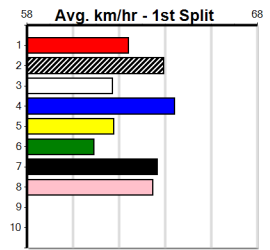

CASSIGN DESIGN (300+ RANK)

Distance: 450m, Race Type: Mixed 6/7, Total Prizemoney: $1,530
1st: $1,000, 2nd: $320, 3rd: $160, 4th: $50

Watchdog Tips:

Bet:

Table with columns: Form Box, Wgt, Dist, Track, Date, Time, BON, Margin, 1st/2nd (Time), PIR, Checked, Comment, WR, Split 1, S/P, Grade

BURN THE BEND [6]
BK Bitch Nov-21 Sire: SHIMA SHINE Dam: LULUMON
Owner(s): B Paton
Trainer: Peter Keane (Koroit)
Winning Distances: < 300m (0) 300 - 399m (0) 400 - 499m (1) 500 - 599m (1) 600 - 699m (0) > 700m (0)
Winning Weights: 29.6(1) 29.8(1)
Race results table with columns: Rank, Pos, Wgt, Dist, Track, Date, Time, BON, Margin, 1st/2nd (Time), PIR, Checked, Comment, WR, Split 1, S/P, Grade

BUILT FOR GLORY (NSW)[6]
BK Dog Oct-22 Sire: BERNARDO Dam: FERNANDO'S GLORY
Owner(s): Gh Syndications (SYN), A Hunter, E Diblasi, A Greening
Trainer: Gary Hunt (Cudjee)
Winning Distances: < 300m (0) 300 - 399m (0) 400 - 499m (2) 500 - 599m (0) 600 - 699m (0) > 700m (0)
Winning Weights: 32.7(1) 33.3(1)
Race results table with columns: Rank, Pos, Wgt, Dist, Track, Date, Time, BON, Margin, 1st/2nd (Time), PIR, Checked, Comment, WR, Split 1, S/P, Grade

PAW XABIA (NSW)[7]
BK Bitch Mar-23 Sire: TIGGERLONG TONK Dam: DYNA ZESTY
Owner(s): B Wheeler
Trainer: Daniel Gibbons (Avalon)
Winning Distances: < 300m (0) 300 - 399m (0) 400 - 499m (1) 500 - 599m (0) 600 - 699m (0) > 700m (0)
Winning Weights: 28.6(1)
Race results table with columns: Rank, Pos, Wgt, Dist, Track, Date, Time, BON, Margin, 1st/2nd (Time), PIR, Checked, Comment, WR, Split 1, S/P, Grade

STATE OF MADNESS [7]
F Dog Mar-23 Sire: KOBLENZ Dam: SWIFT BRITTANY
Owner(s): G Petrie
Trainer: Glenn Petrie (Crossley)
Winning Distances: < 300m (0) 300 - 399m (0) 400 - 499m (1) 500 - 599m (0) 600 - 699m (0) > 700m (0)
Winning Weights: 30.3(1)
Race results table with columns: Rank, Pos, Wgt, Dist, Track, Date, Time, BON, Margin, 1st/2nd (Time), PIR, Checked, Comment, WR, Split 1, S/P, Grade

HEATHER BALE (NSW)[7]
F Bitch Mar-22 Sire: FERNANDO BALE Dam: IDRIA BALE
Owner(s): FISHOUNDS (SYN), D Fisher, S Fisher
Trainer: Jordan Mcquillen (Lara)
Winning Distances: < 300m (0) 300 - 399m (1) 400 - 499m (0) 500 - 599m (0) 600 - 699m (0) > 700m (0)
Winning Weights: 24.8(1)
Race results table with columns: Rank, Pos, Wgt, Dist, Track, Date, Time, BON, Margin, 1st/2nd (Time), PIR, Checked, Comment, WR, Split 1, S/P, Grade

1

2

3

4

5