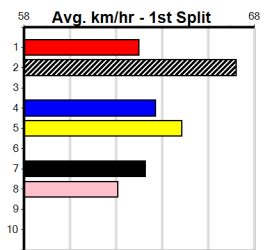

MATKO HIRE (300+ RANK)

Distance: 390m, Race Type: Maiden, Total Prizemoney: $1,530
1st: $1,000, 2nd: $320, 3rd: $160, 4th: $50

Watchdog Tips:

Bet:

Table with columns: Form Box, Wgt, Dist, Track, Date, Time, BON, Margin, 1st/2nd (Time), PIR, Checked, Comment, WR, Split 1, S/P, Grade

FREE FEED [M]
BD Bitch Dec-22 Sire: KINLOCH BRAE Dam: BUFFET DESTROYER
Owner(s): D Keane
Trainer: Mark Keane (Koroit)
Winning Distances: < 300m (0) 300 - 399m (0) 400 - 499m (0) 500 - 599m (0) 600 - 699m (0) > 700m (0)
Winning Weights:
6th (4) 25.1 305 MTG R1 30-Jun-24 18.64 17.69 14.00 MUNDULLA (17.69) 6.07 $11.00 M
3rd (4) 25.0 305 MTG R1 11-Jul-24 18.25 18.02 3.25L MANNER OF STRIFE (18.02) 6.00 $12.00 M
7th (1) 24.6 390 WBL R2 09-Sep-24 23.46 22.33 4.75L ASTON TYSON (23.13) M/77 9.15 $5.00 M
8th (1) 25.0 390 WBL R1 16-Sep-24 23.73 22.61 11.00 PAW TEMPE (22.99) M/77 9.31 $11.20 M
4th (1) 24.2 390 WBL R2 07-Jan-25 23.44 21.88 1.75L WHIPPING ALONG (23.33) Q/35 8.86 $25.60 M
6th (7) 24.2 390 WBL R2 13-Jan-25 23.04 22.26 7.50L MY OPIE (22.52) M/44 8.77 $46.50 M
8th (3) 24.0 390 WBL R3 20-Jan-25 23.46 22.29 15.00 PAW MUNICH (22.48) M/88 9.07 $37.50 M
8th (6) 23.9 390 WBL R2 27-Jan-25 23.62 22.29 16.00 ASTON NAXXAR (22.53) M/78 9.19 $26.00 M
Last 3 wins NOT included above
Prize Best $195.00
Starts 23.04(7)-13/1/25
Trk/Dts 11-0-0-1
APM 6-0-0-0 79

FILL THE TANK [M]
BK Dog Sep-22 Sire: MY REDEEMER Dam: HARPER'S GIRL
Owner(s): L Bean
Trainer: Michael Bewley (Pentland Hills)
Winning Distances: < 300m (0) 300 - 399m (0) 400 - 499m (0) 500 - 599m (0) 600 - 699m (0) > 700m (0)
Winning Weights:
7th (6) 29.3 390 WBL R1 23-Jan-25 23.03 21.97 9.00L KEY PHILOSOPHY (22.43) M/13 8.67 $20.20 M
6th (4) 29.3 390 WBL R1 30-Jan-25 22.92 22.03 7.50L PAW QUEBEC (22.41) M/55 8.78 $7.20 M
Last 3 wins NOT included above
Prize Best $0.00
Starts 22.92(4)-30/1/25
Trk/Dts 2-0-0-0
APM 2-0-0-0 0

*** VACANT BOX ***
Sire: Dam:
Owner(s):
Trainer:
Winning Distances: < 300m (0) 300 - 399m (0) 400 - 499m (0) 500 - 599m (0) 600 - 699m (0) > 700m (0)
Winning Weights:
Box History