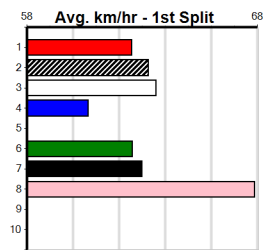

13 RACES TODAY (300+ RANK)

Distance: 390m, Race Type: Maiden, Total Prizemoney: $1,530
1st: $1,000, 2nd: $320, 3rd: $160, 4th: $50

1
2:22PM

(VIC time)

Watchdog Tips: ☐ ☐ ☐ ☐ ☐ **Bet:** ☐

1

ISINBAYEVA [M]
BD Bitch Mar-23 Sire: BEAST UNLEASHED Dam: ULTIMATE QUEST
Owner(s): B Finn Trainer: Gary Hunt (Cudgee)
Winning Distances: < 300m (0) 300 - 399m (0) 400 - 499m (0) 500 - 599m (0) 600 - 699m (0) > 700m (0)
Winning Weights:
5th (3) 27.9 390 WBL R1 28-Dec-24 23.04 22.02 3.5L CANYA KELSEY (22.81) M/76 9.23 $13.80 M
3rd (3) 27.8 390 WBL R2 04-Jan-25 22.70 22.03 6.00L HAPPY AND NUMB (22.31) M/83 8.99 $14.50 MH
5th (8) 27.9 390 WBL R2 09-Jan-25 22.85 21.75 8.50L DEMOLISH (22.27) M/55 9.07 $4.00 MF
3rd (2) 28.1 390 WBL R1 13-Jan-25 22.73 22.26 5.00L MEMORIES OF ROSE (22.39) M/33 8.78 $5.40 M
6= (2) 28.2 390 WBL R2 16-Jan-25 23.17 21.83 12.00 BLUE MOON MARIE (22.34) M/67 9.02 $6.70 M
7th (8) 28.2 390 WBL R2 20-Jan-25 23.34 22.29 8.00L PAW RAKULA (22.79) S/88 9.27 $5.20 M
7th (1) 28.1 390 WBL R1 27-Jan-25 23.40 22.29 14.00 ASTON SOVEREIGN (22.43) M/55 9.33 $2.60 M
Last 3 wins NOT included above

Box History

Bx	1st	2nd	3rd	4th	5th	6th	7th	8th
1								
2			1			1		
3				1				
4								
5								
6								
7								
8					1			1

Prize Best	$420.00
Starts	22.70(3)-4/1/25
Trk/Dts	7-0-0-2
APM	7-0-0-2
	420

2

INGA EXTREME (NSW)[M]
BK Dog Nov-22 Sire: HIGH EARNER Dam: WHITE ORCHARD
Owner(s): P Inguanti Trainer: Peter Inguanti (Camperdown)
Winning Distances: < 300m (0) 300 - 399m (0) 400 - 499m (0) 500 - 599m (0) 600 - 699m (0) > 700m (0)
Winning Weights:
6th (5) 30.0 390 WBL R2 14-Nov-24 23.31 22.00 15.00 SHAKE THE DUST (22.27) M/45 9.19 $55.50 MH
5th (7) 29.6 390 WBL R1 21-Nov-24 23.04 21.81 9.00L LITTLE NARLA (22.41) S/75 9.01 $28.60 M
6th (3) 30.1 390 WBL R3 25-Nov-24 23.41 22.27 13.00 MINH JACK (22.56) S/66 8.99 $12.10 M
4th (6) 30.4 390 WBL R1 02-Dec-24 23.24 22.17 7.00L NEIGHBOURS ALARM (22.76) S/45 8.99 $22.90 M
4th (7) 30.0 410 HOR R2 07-Dec-24 24.11 23.34 9.00L MIDDLE EARTH (23.49) Q/44 10.58 $29.00 M
6th (6) 31.0 390 WBL R3 20-Jan-25 23.31 22.29 12.00 PAW MUNICH (22.48) S/75 9.05 $20.80 M
7th (5) 30.9 390 WBL R2 27-Jan-25 23.56 22.29 15.00 ASTON NAXXAR (22.53) M/66 9.19 $16.90 M
Last 3 wins NOT included above

Box History

Bx	1st	2nd	3rd	4th	5th	6th	7th	8th
1								
2								
3						1		
4								
5						1	1	
6			1			1		
7				1	1			
8								

Prize Best	$125.00
Starts	23.04(7)-21/11/24
Trk/Dts	7-0-0-0
APM	6-0-0-0
	100

3

PRESSURE DOWN (NSW)[M]
BK Bitch Apr-23 Sire: JUNGLE DEUCE Dam: NANGAR GIFT
Owner(s): V Lungu Trainer: Marcus Lloyd (Balliang)
Winning Distances: < 300m (0) 300 - 399m (0) 400 - 499m (0) 500 - 599m (0) 600 - 699m (0) > 700m (0)
Winning Weights:
8th (8) 29.3 400 GEL R1 03-Jan-25 23.80 22.38 21.00 COOLABAH STATION (22.38) M/76 8.77 $39.30 M
7th (3) 29.4 400 GEL R3 14-Jan-25 23.43 22.48 8.50L REIKO SURGE (22.86) M/67 8.68 $17.70 M
5th (6) 28.9 400 GEL R1 28-Jan-25 23.69 22.32 12.00 DIAMANTINA JADE (22.89) S/75 8.84 $6.40 M
Last 3 wins NOT included above

Box History

Bx	1st	2nd	3rd	4th	5th	6th	7th	8th
1								
2								
3							1	
4								
5								
6					1			
7								
8								1

Prize Best	$0.00
Starts	FSH
Trk/Dts	3-0-0-0
APM	0-0-0-0
	0