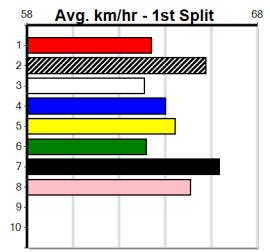

ONE MORE RACE TO GO (300+ RANK)

Distance: 390m, Race Type: Grade 5, Total Prizemoney: $1,530
1st: $1,000, 2nd: $320, 3rd: $160, 4th: $50

Watchdog Tips:

Bet:

Table with columns: Form Box, Wgt, Dist, Track, Date, Time, BON, Margin, 1st/2nd (Time), PIR, Checked, Comment, WR, Split 1, S/P, Grade

MR. QUIRKY [5]
BK Dog Jan-21 Sire: ZAMBORA BROCKIE Dam: SISCO SIZZLE
Owner(s): MANY WINNERS (SYN), A Brookes, P Keane, G Dix, G Thomson, B Keane
Winning Distances: < 300m (0) 300 - 399m (2) 400 - 499m (3) 500 - 599m (2) 600 - 699m (0) > 700m (0)
Winning Weights: 30.9(1) 31.3(1) 31.6(2) 31.8(1) 32.0(1) 32.2(1)
5th (5) 30.8 512 MTG R8 29-Aug-24 30.80 29.90 13.00 LAKEVIEW HEATHER (29.90) 4.64 $101.00 RW
7th (6) 30.7 600 MTG R5 05-Sep-24 36.72 35.54 17.00 LAKEVIEW HEATHER (35.54) 9.77 $51.00 S
8th (7) 30.7 512 MTG R7 19-Sep-24 31.07 30.09 14.00 REV QUERIDA (30.09) 4.49 $71.00 RW
3rd (2) 31.7 400 MTG R4 12-Dec-24 24.18 23.07 6.50L PACE TO BURN (23.72) 11.63 $15.00 RW
7th (6) 31.7 400 MTG R6 19-Dec-24 24.10 23.31 6.50L JUST PADDY (23.65) 11.75 $23.00 RW
2nd (2) 31.8 390 WBL R13 02-Jan-25 22.87 22.01 0.75L MORAINÉ MIA (22.83) S/64 9.08 $16.10 5
4th (8) 31.4 450 WBL R8 07-Jan-25 26.35 25.35 9.00L BLACK LICORICE (25.74) M/225 6.72 $21.60 5
4th (4) 31.5 390 WBL R12 27-Jan-25 22.66 22.29 4.00L SAINT TOMMY (22.40) M/64 9.16 $16.60 5
Last 3 wins NOT included above
1st (6) 31.6 512 MTG R7 23-May-24 30.01 29.88 2.25L CAWBOURNE ATTACK (30.18) 4.53 $4.00 RWH
1st (8) 31.3 450 WBL R6 08-Jul-24 25.85 25.55 0.50L MIDORI SPLICE (25.88) M/211 6.80 $16.50 5
1st (2) 31.8 512 MTG R8 25-Jul-24 30.73 30.45 0.25L CADILLAC PATCH (30.75) 0 4.58 $7.00 RW

Trainer: Peter Keane (Koroit)
Box History
Bx 1st 2nd 3rd 4th 5th 6th 7th 8th
1 1 2 1 1 1 1 1
2 1 1 2 1 1 3 2
3 1 1 1 1 2 1 1
4 1 2 3 2 2 1 1
5 1 1 1 1 1 1 1
6 1 1 1 4 4 4
7 1 1 1 2 1 1 2
8 2 3 1 2
Prize Best $7065.00
Starts 22.29(5)-21/3/23
Trk/Dts 59-7-2-6
APM 6-1-1-0 1337

ASTON ACCORD [5]
BEED Bitch Apr-22 Sire: TOMMY SHELBY Dam: ASTON FRAICHE
Owner(s): R Borda
Winning Distances: < 300m (0) 300 - 399m (3) 400 - 499m (1) 500 - 599m (0) 600 - 699m (0) > 700m (0)
Winning Weights: 23.2(1) 24.2(1) 25.0(2)
4th (7) 24.4 450 WBL R5 09-Sep-24 26.31 25.73 8.00L PAW VARNER (25.75) Q/334 6.82 $17.20 X67
8th (2) 24.4 390 WBL R11 23-Sep-24 23.36 22.47 12.00 RONNY ALLSORTS (22.58) M/67 9.12 $10.60 X67
5th (6) 25.2 390 WBL R11 14-Oct-24 23.32 22.43 11.00 ELITE HEAT (22.61) M/46 8.87 $9.10 6G
6th (5) 24.7 390 WBL R10 23-Dec-24 22.94 22.21 8.00L ZIPPING VELMA (22.38) M/34 8.94 $18.10 6G
7th (7) 25.5 400 GEL R4 31-Dec-24 23.36 22.76 5.50L ORYX (23.00) S/87 8.75 $12.80 6G
6th (5) 25.1 450 WBL R7 13-Jan-25 26.26 25.57 7.00L SPECIAL PLAYERS (25.79) Q/111 6.50 $14.50 X67
1st (3) 25.0 390 WBL R11 20-Jan-25 22.48 22.29 2.25L SAINT JAYDEN (22.64) Q/11 8.66 $3.10 X67
1st (1) 25.0 390 WBL R13 27-Jan-25 22.39 22.29 1.00L MIGHTY MOLLY (22.46) Q/11 8.66 $2.10 5
Last 3 wins NOT included above
1st (1) 24.2 390 WBL R2 11-Mar-24 22.66 22.17 0.75L SAINT FINNIE (22.70) Q/11 8.71 $8.40 M
1st (2) 23.2 450 WBL R5 03-Jun-24 25.95 25.86 4.25L ASTON PACE (26.25) M/111 6.67 $12.50 X67