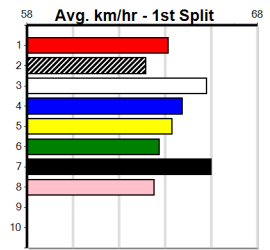

SPORTSBET MAKE IT A MULTI (300+ RANK)

Distance: 390m, Race Type: Grade 5, Total Prizemoney: $1,530
1st: $1,000, 2nd: $320, 3rd: $160, 4th: $50

Watchdog Tips: [ ] [ ] [ ] [ ] Bet: [ ]

Form Box Wgt Dist Track Date Time BON Margin 1st/2nd (Time) PIR Checked Comment WR Split 1 S/P Grade

ALDREN BALE [5] Biks
FBD Dog Jan-21 Sire: KONOMI Dam: DYNA UNI
Owner(s): C Roberts
Trainer: Catherine Roberts (Terang)
Winning Distances: < 300m (0) 300 - 399m (5) 400 - 499m (2) 500 - 599m (0) 600 - 699m (0) > 700m (0)
Winning Weights: 32.2(1) 32.4(1) 32.6(1) 32.7(2) 33.0(1) 33.1(1)
3rd (4) 32.9 400 MTG R9 21-Nov-24 23.60 23.17 5.50L CADILLAC BELLE (23.22) 0 11.28 $2.90 RW
4th (1) 33.3 512 MTG R9 28-Nov-24 31.04 30.24 8.50L MINH ELLIE (30.44) 4.76 $6.50 RW
8th (3) 33.2 450 WBL R7 04-Dec-24 26.09 24.92 12.00 KENSINGTON FLYER (25.31) S/888 . . . 6.87 $19.70 5
4th (7) 33.4 390 BAL R13 09-Dec-24 22.74 22.11 3.75L MORAIN MILEY (22.47) S/64 . . . 8.70 $24.10 T3-5
1st (1) 32.7 390 WBL R11 23-Dec-24 22.62 22.21 0.50L SMOKIN' ARROW (22.65) M/21 . . . 8.84 $3.10 5
4th (6) 32.6 390 WBL R12 30-Dec-24 22.55 22.11 6.50L LALA TURBO (22.11) S/73 . . . 8.87 $23.30 X45
4th (3) 32.5 390 WBL R6 07-Jan-25 23.05 21.88 4.75L STEP ON AIR (22.73) M/34 . . . 8.83 $3.90 X45
6th (8) 32.6 425 BEN R12 25-Jan-25 24.72 23.86 8.50L SILVER MACHINE (24.14) S/775 . . . 6.79 $9.90 5
Last 3 wins NOT included above
1st (4) 32.6 390 WBL R12 15-Apr-24 22.52 22.46 0.50L NIMBLE SAMMI (22.54) M/21 . . . 8.71 $3.90 5
1st (4) 33.0 390 WBL R12 30-Sep-24 22.47 22.34 2.50L SCOTT TO BURN (22.64) M/32 . . . 8.97 $3.60 5
1st (8) 33.1 390 WBL R6 07-Oct-24 22.72 22.32 0.50L MYOLA THUNDER (22.75) S/52 . . . SW 8.90 $4.90 X45

Box History
Bx 1st 2nd 3rd 4th 5th 6th 7th 8th
1 1 1 1 3 2 1 1
2 2 2 2 1 1
3 1 1 1 2 1 2 1 1
4 2 2 1 1 1
5 1 1 1 1
6 1 1
7 1 2 1 2 2
8 2 2 1
Prize Best $13415.00
Starts 22.47(4)-30/9/24
Trk/Dts 45-7-6-4
APM 19-5-2-1 3257