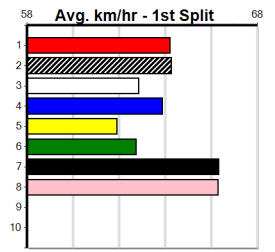

PADDY WANTS PATS (300+ RANK)

Distance: 390m, Race Type: Mixed 6/7, Total Prizemoney: $1,530
1st: $1,000, 2nd: $320, 3rd: $160, 4th: $50

Watchdog Tips:

Bet:

Table with columns: Form Box, Wgt, Dist, Track, Date, Time, BON, Margin, 1st/2nd (Time), PIR, Checked, Comment, W/R, Split 1, S/P, Grade

IDENTIFY AS [7]
BK Bitch Nov-22 Sire: ZACK MONELLI Dam: WON'T STOP HER
Owner(s): D Keane
Trainer: Danielle Keane (Koroit)
Winning Distances: < 300m (0) 300 - 399m (0) 400 - 499m (1) 500 - 599m (0) 600 - 699m (0) > 700m (0)
Winning Weights: 25.5(1)
Box History table and Prize Best Starts Trk/Dts APM summary.

MANA'S WAY (NSW)[6]
BK Bitch Jun-22 Sire: FEDERAL MORGAN Dam: NANA'S HABIT
Owner(s): D Keane
Trainer: Danielle Keane (Koroit)
Winning Distances: < 300m (0) 300 - 399m (2) 400 - 499m (0) 500 - 599m (0) 600 - 699m (0) > 700m (0)
Winning Weights: 30.2(1) 31.0(1)
Box History table and Prize Best Starts Trk/Dts APM summary.

SETH SONIC [7]
WBK Dog Apr-22 Sire: KEYBOW Dam: ALVIRA
Owner(s): J Farrugia
Trainer: Marcus Lloyd (Balliang)
Winning Distances: < 300m (0) 300 - 399m (0) 400 - 499m (1) 500 - 599m (0) 600 - 699m (0) > 700m (0)
Winning Weights: 33.6(1)
Box History table and Prize Best Starts Trk/Dts APM summary.

ACTION ROYALE [7]
WBK Dog Apr-22 Sire: KEYBOW Dam: ALVIRA
Owner(s): J Farrugia
Trainer: Keith Lloyd (Balliang)
Winning Distances: < 300m (0) 300 - 399m (0) 400 - 499m (1) 500 - 599m (0) 600 - 699m (0) > 700m (0)
Winning Weights: 31.3(1)
Box History table and Prize Best Starts Trk/Dts APM summary.

POPCORN MISS [6]
BK Bitch Jan-21 Sire: ZAMBORA BROCKIE Dam: SISCO SIZZLE
Owner(s): MANY WINNERS (SYN), A Brookes, P Keane, G Dix, G Thomson, B Keane
Trainer: Peter Keane (Koroit)
Winning Distances: < 300m (0) 300 - 399m (1) 400 - 499m (1) 500 - 599m (0) 600 - 699m (0) > 700m (0)
Winning Weights: 25.8(1) 26.4(1)
Box History table and Prize Best Starts Trk/Dts APM summary.

1

2

3

4

5