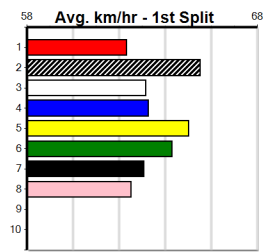

WANNON FUNCTION CENTRE (300+ RANK)

9

5:05PM

(VIC time)

Distance: 390m, Race Type: Mixed 6/7, Total Prizemoney: $1,530
1st: $1,000, 2nd: $320, 3rd: $160, 4th: $50

Watchdog Tips:

Bet:

Form Box	Wgt	Dist	Track	Date	Time	BON	Margin	1st/2nd (Time)	PIR	Checked	Comment	WR	Split 1	S/P	Grade

ASTON HOMARE [6]

BD Bitch Oct-21 Sire: ASTON DEE BEE Dam: ASTON GEISHA Trainer: Glenn Campbell (Anakie)

Owner(s): R Borda
Winning Distances: < 300m (0) 300 - 399m (1) 400 - 499m (1) 500 - 599m (0) 600 - 699m (0) > 700m (0)
Winning Weights: 27.6(1) 28.2(1)

1st (4)	27.6	425	BEN	R9	20-Apr-24	24.76	23.92	0.50L KHAN CRAIG (24.80)	M/111				6.68	$17.30	7
3rd (8)	28.1	390	BAL	R10	29-Apr-24	22.76	22.24	6.00L ASTON MONARCHY (22.35)	M/22				8.62	$12.30	T3-RW
2nd (3)	28.1	390	BAL	R10	04-May-24	22.58	22.27	0.50L MR. BROCKIE LEE (22.56)	M/22				8.52	$28.00	6G
F (8)	27.2	390	SHP	R3	06-Jun-24	0.00	22.12	TREND SETTER (22.64)	M/68		V3		8.69	$19.20	T3-6
8th (7)	27.2	400	GEL	R9	11-Jun-24	23.57	22.65	13.00L BIG BUCKETS (22.69)	S/76				8.85	$40.90	6G
8th (4)	27.2	390	BAL	R3	23-Jun-24	23.47	22.22	12.00L AEROBIC ICE AGE (22.63)	M/78				8.86	$4.80	T3-6
8th (4)	26.6	425	BEN	R10	20-Jul-24	25.41	24.13	18.00L HARD STYLE ROBBO (24.17)	M/888				6.92	$25.40	6G
8th (2)	27.6	400	GEL	R10	20-Aug-24	23.69	22.49	13.00L NOTORIOUS BLAZE (22.79)	M/86				8.91	$78.70	6G

Last 3 wins NOT included above

1st (7)	28.2	390	WBL	R2	08-Apr-24	23.02	22.23	3.00L JOELENE LASS (23.23)	Q/11		SW		8.83	$12.50	M

Prize Best Starts Trk/Dts APM: $2555.00, 22.74(1)-11/4/24, 12-2-1-1, 2-1-0-0, 511

TWO BAYS [7]

BD Dog Oct-22 Sire: JUNGLE DEUCE Dam: EBBY BRAE Trainer: Debbie Bewley (Pentland Hills)

Owner(s): P White
Winning Distances: < 300m (0) 300 - 399m (1) 400 - 499m (0) 500 - 599m (0) 600 - 699m (0) > 700m (0)
Winning Weights: 31.4(1)

5th (7)	31.8	390	WBL	R2	04-Jan-25	22.96	22.03	9.50L HAPPY AND NUMB (22.31)	M/45				8.83	$54.10	MH
6th (5)	31.8	390	WBL	R2	09-Jan-25	23.07	21.75	12.00L DEMOLISH (22.27)	M/66				9.12	$17.30	MF
3rd (4)	31.3	390	WBL	R3	13-Jan-25	22.64	22.26	5.00L PAW ELECTRA (22.30)	M/53				8.78	$4.00	M
F (4)	31.6	390	BAL	R2	18-Jan-25	0.00	22.22	HOOKED ON JING (22.43)	M/88		V5		10.61	$7.00	T3-M
1st (6)	31.4	350	HVL	R2	24-Jan-25	19.91	19.52	1.5L MR. PERSONALITY (20.01)	Q/1				6.75	$2.40	T3-M
5th (3)	31.9	350	HVL	R9	29-Jan-25	20.20	19.61	5.50L SODA DIESEL (19.82)	S/6				6.86	$9.40	X67

Last 3 wins NOT included above

Prize Best Starts Trk/Dts APM: $1160.00, 22.64(4)-13/1/25, 6-1-0-1, 3-0-0-1, 1160