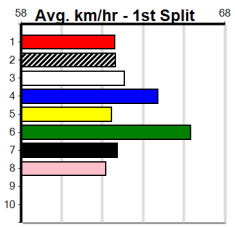

WOOD MOTORCYCLE & MOWER (300+ R

Distance: 450m, Race Type: Grade 6, Total Prizemoney: \$1,530
1st: \$1,000, 2nd: \$320, 3rd: \$160, 4th: \$50

8

4:21PM

(VIC time)

Watchdog Tips:

0 0 0 0

Bet: