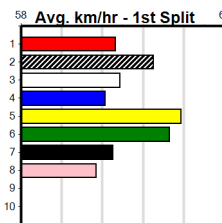

EDWARDS ELECTRICAL (300+ RANK)

Distance: 450m, Race Type: Grade 7, Total Prizemoney: $1,530
1st: $1,000, 2nd: $320, 3rd: $160, 4th: $50

7

4:02PM

(VIC time)

Watchdog Tips: 0 0 0 0 **Bet:** .